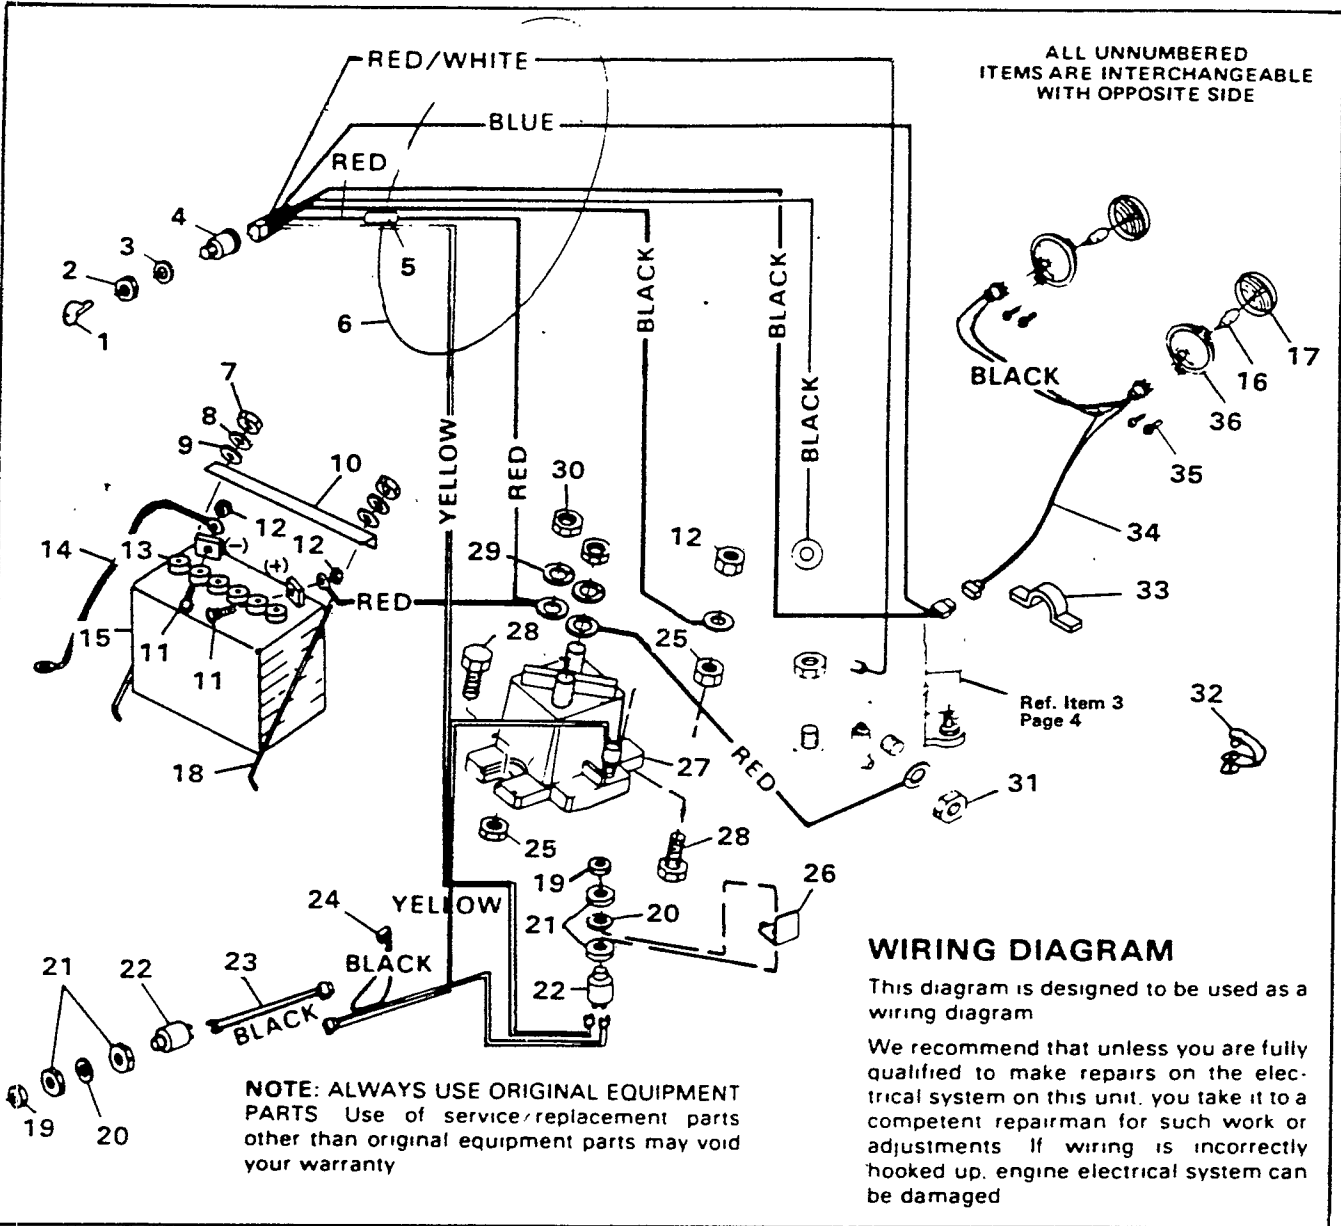

32" RIDING MOWER MODEL 3554-50

Key No.	Part No.	Description
1	49643	Key, Ignition
2	48140	Locknut (Switch Part)
3	138557	Lockwasher (Switch Part)
4	52583	Switch, Ignition w/Keys
5	49211	Fuse
6	55528	Wire Harness Assembly
7	120375	Nut, Hex, 1/4-20 Thd.
8	120380	Lockwasher, Split
9	120392	Flatwasher
10	56360	Bracket, Battery, Hold-Down
11	120854	Screw, Hex Hd, 1/4-20 x 5/8 In.
12	271172	Nut, Keps, 1/4-20 Thd.
13	40892	Cap. Battery
14	55511	Ground Wire
15	52936	Battery
16	52572	Bulb, Headlight
17	52570	Lens, Headlight
18	40234	Battery Rod
19	56635	Nut, Hex

Key No.	Part No.	Description
20	45878	Lockwasher (Lockout Switch Part)
21	45877	Nut (Lockout Switch Part)
22	41204	Switch, Lockout
23	43038	Wire Assembly, Deck Switch
24	42071	Wire Assembly, By-Pass
25	9424215	Locknut, Hex, 1/4-20 Thd.
26	49734	Bracket, Switch Mounting
27	53716	Solenoid
28	187745	Screw, Hex Hd, 1/4-20 x 3/4 In.
29	138485	Washer, Shakeproof, 5/16 In.
30	120368	Locknut, Hex, 5/16-24 Thd.
31		Engine Part
32	54888	Retainer, Wire
33	41482	Wire Clip, Press
34	56189	Lead Wire, Headlight
35	50668	Screw, Hex Wa. Tap, No. 10-14 x 1/2 In.
36	52571	Bezel, Headlight