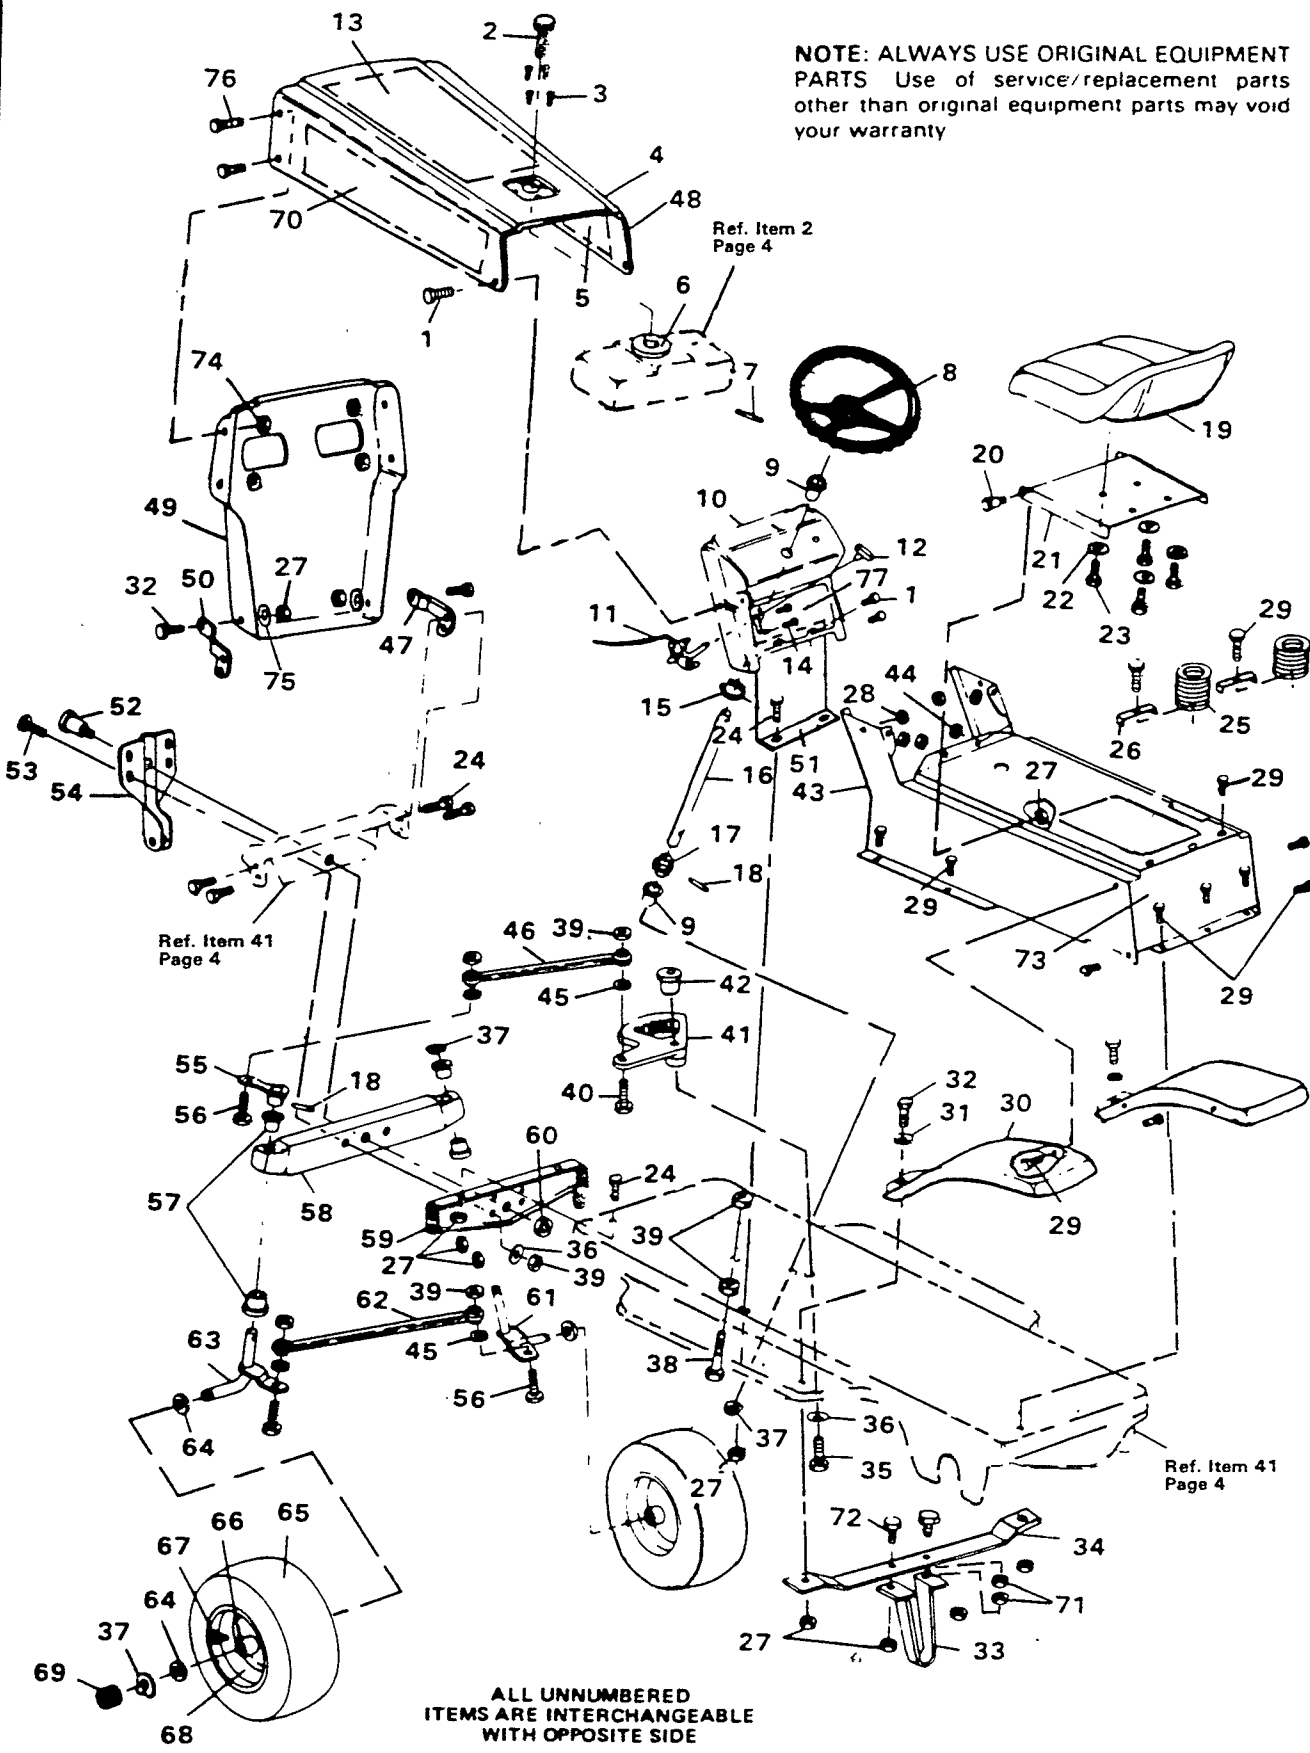

32" RIDING MOWER MODEL 3554-50

NOTE: ALWAYS USE ORIGINAL EQUIPMENT PARTS Use of service/replacement parts other than original equipment parts may void your warranty

32" RIDING MOWER MODEL 3554-50

Key No.	Part No.	Description	Key No.	Part No.	Description
1	274672	Screw, Hex Hd. ¼-20 x ⅝ In.	39	9413534	Locknut, ⅜-16 Thd.
2	50988	Gas Gauge	40	120918	Screw, Hex Hd. ⅜-16 x 1½ In.
3	49050	Screw, Plastite, ¼-10 x ¾ In.	41	44010	Sector Gear
4	49615	Hood	42	44011	Shoulder Bolt, Sector Gear
5	55932	Foam Pad, Hood, R.H.	43	56226	Console Assembly
6	54885	Pad, Vibration	44	9424215	Locknut, Hex, ¼-20 Thd.
7	456836	Spring Pin, ¼ x 2¼In.	45	120382	Lockwasher, Split, ⅜ In.
8	55633	Steering Wheel	46	55513	Drag Link Assembly
9	54902	Bearing, Steering	47	49040	Bracket, Grille Support, R.H.
10	55564	Dash Assembly	48	45608	Edging, Hood
11	50117	Lever, Throttle Control	49	56672	Grille
12	39486	Knob, Throttle Control Lever	50	49041	Bracket, Grille Support, L.H.
13	55930	Foam Pad, Hood, Top	51	55537	Bulkhead, Console
14	35287	Screw, Taptite, No. 8-32 x ⅜ In.	52	50720	Shoulder Bolt Axle Pivot
15	39492	Retaining Ring	53	122201	Screw, Hex Hd, ⅜-16 x 2¼ In.
16	44008	Shaft, Steering	54	56261	Bracket, Deck Hanger
17	44009	Pinion Gear	55	49447	Arm, Steering
18	454565	Roll Pin	56	122145	Screw, Hex Hd, ⅜-16 x 1¼ In.
19	57500	Seat	57	50546	Bearing, Spindle
20	20507	Shoulder Bolt	58	56400	Front Axle Assembly
21	57417	Seat Bracket	59	56362	Bracket, Front Axle Support
22	120638	Lockwasher, Split, 5/16 In.	60	274654	Locknut, Hex, ¼-20 Thd.
23	120834	Screw, Hex Hd, 5/16-18 x 1½ In.	61	55870	Spindle, Right
24	120228	Screw, Hex Hd, 5/16-18 x ⅝ In.	62	55512	Tie Rod
25	56220	Spring, Seat	63	55869	Spindle, Left
26	56060	Clip, Seat Spring	64	642	Flatwasher, ⅜ In.
27	9413447	Locknut, Hex, 3/16-18 Thd.	65	41096	Tire
28	51335	Locknut, Wide Flange, ¼-20 Thd.	66	39979	Bearing
29	995346	Screw, Taptite, ¼-20 x ½ In.	67	24167	Valve Stem
30	43970	Fender	68	39937	Wheel w/Bearing
31	446363	Flatwasher, 5/16 In.	69	40394	Hub Cap
32	122017	Screw, Hex Hd, 5/16-18 x 1 In.	70	55931	Foam Pad, Hood, L.H.
33	44500	Bracket, Deck Guide	71	120377	Nut, Hex, ⅜-16 Thd.
34	43964	Bracket, Deck Guide Support	72	122040	Screw, Hex Hd, 5/16-18 x 1½ In.
35	39573	Screw, Hex Hd, Lock, ⅜-24 x 1 In.	73	56235	Cover, Console, Rear
36	2483	Spring Washer	74	50352	Locknut, Flange, ¼-20 Thd.
37	36625	"E" Ring	75	120386	Flatwasher, 5/16 In.
38	49930	Upstop Bolt	76	273243	Screw, Hex Hd, ¼-20 x ¾ In.
			77	70600	Decal, Dash, Lower