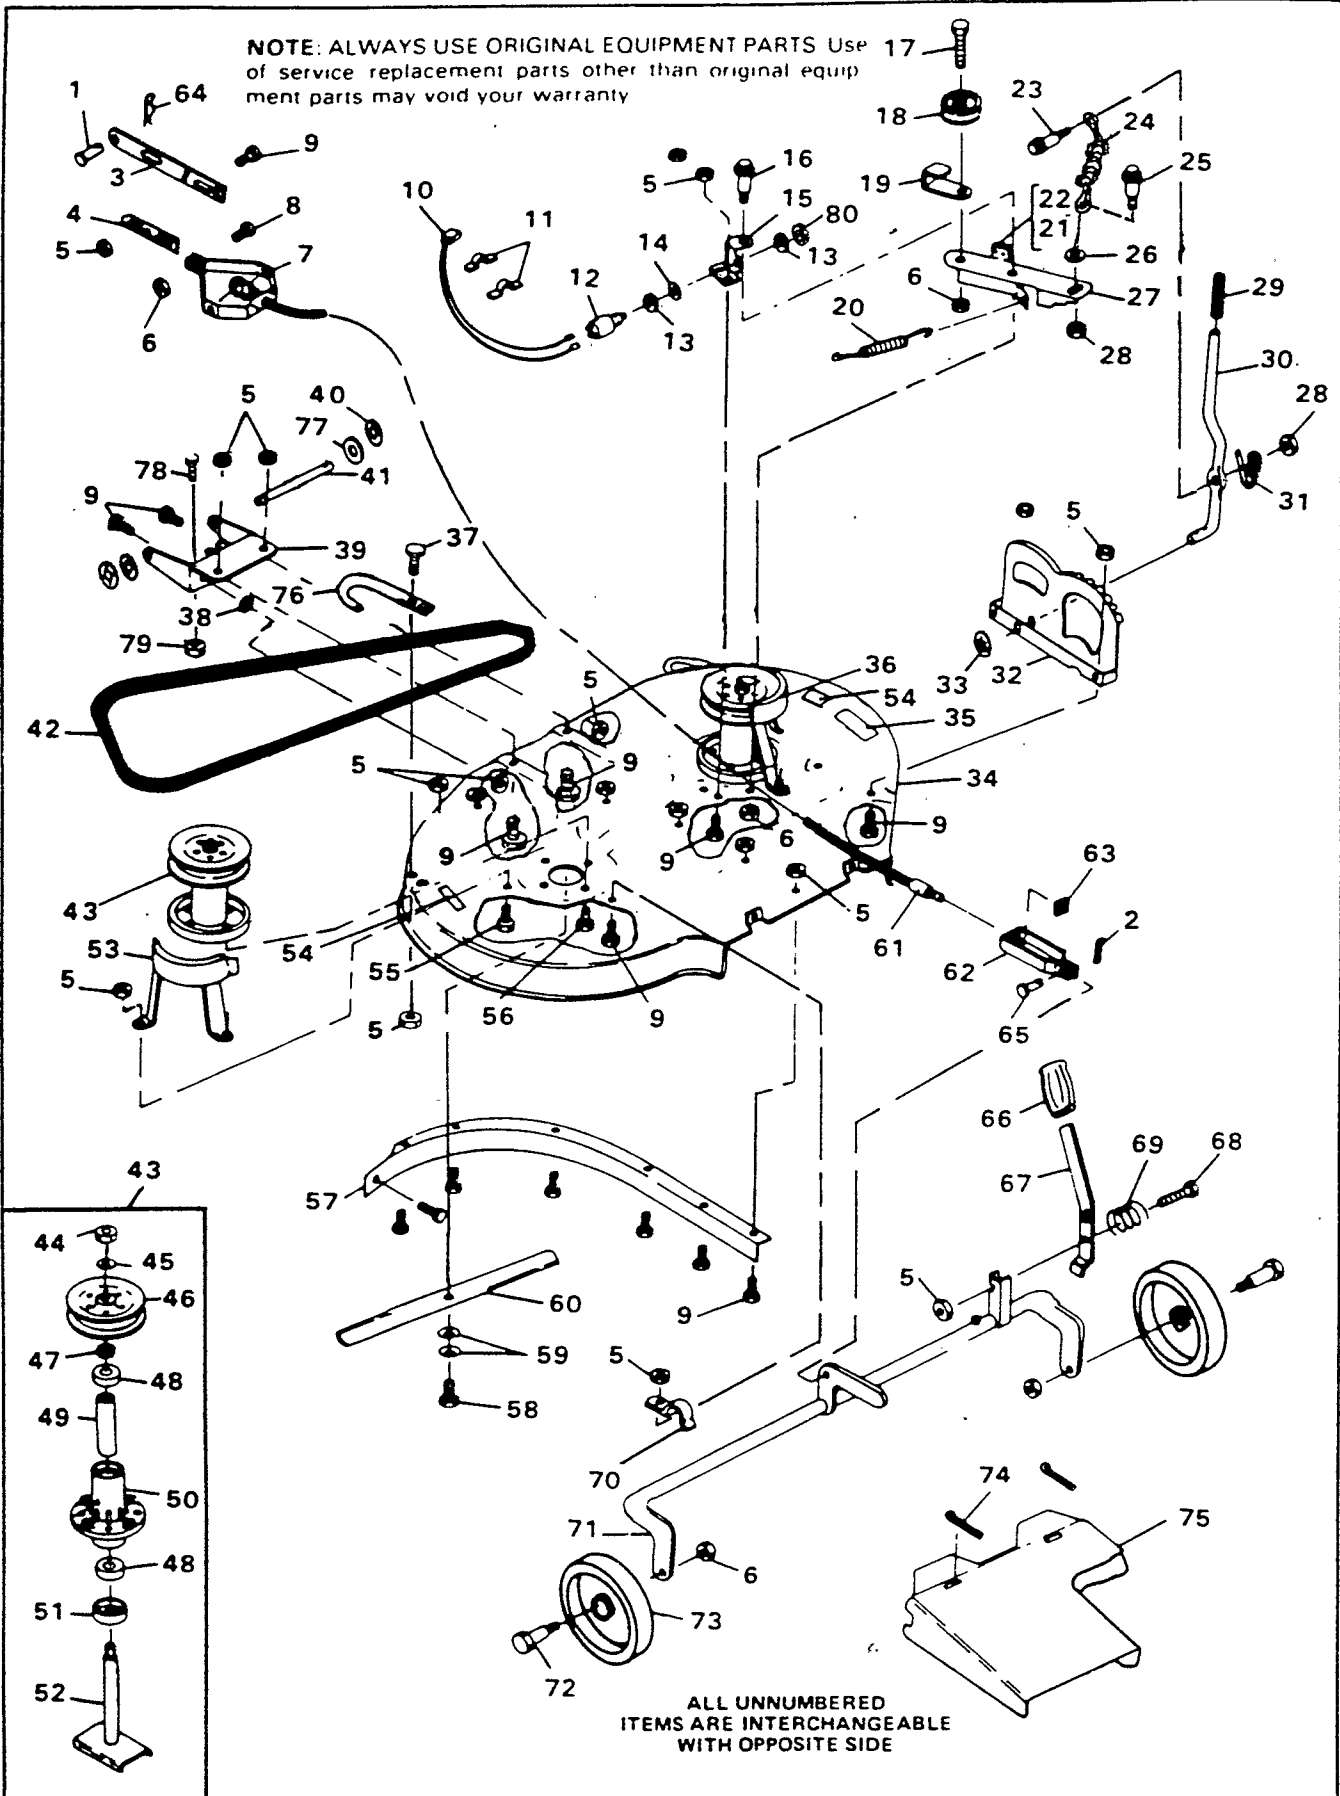

32" RIDING MOWER MODEL 3554-50

NOTE: ALWAYS USE ORIGINAL EQUIPMENT PARTS Use 17 of service replacement parts other than original equipment parts may void your warranty

32" RIDING MOWER MODEL 3554-50

Key No.	Part No.	Description	Key No.	Part No.	Description
1	47816	Pull Pin	41	55724	Pin, Pivot
2	8260	Hairpin Cotter	42	47390	V-Belt
3	49059	Bar Hitch	43	56283	†Quill Assy. (Incl. Nos. 44-52
4	49058	Lock Bracket	44	51445	Locknut, Flange
5	9413447	Locknut, 5/16-18 Thd.	45	56365	Flatwasher
6	9413534	Locknut, 3/8-16 Thd.	46	56391	Pulley
7	50613	Pivot Bracket	47	56280	Spacer
8	120918	Screw, Hex Hd, 3/8-16 x 1 1/2 In.	48	49562	Bearing
9	120228	Screw, Hex Hd, 5/16-18 x 5/8 In.	49	50818	Spacer, Tube
10	43038	Assembly	50	55547	Quill
11	41482	Clip, Press	51	50616	Dust Shield
12	41204	Switch, Lockout	52	56623	Saddle and Shaft Assembly
13	45877	Nut (Lockout Switch Part)	53	47353	Cover, Pulley, L.H.
14	45878	Lockwasher (Lockout Switch Part)	54	68542	Decal, Caution
15	47517	Bracket, Idler Arm	55	122017	Screw Hex Hd, 5/16-18 x 1 In.
16	47516	Shoulder Bolt	56	50634	Screw, Taptite, 5/16-18 x 7/8 In.
17	122168	Screw, Hex Hd, 3/8-16 x 1 3/8 In.	57	47354	Baffle, L.H.
18	52694	Pulley, Idler	58	39573	Screw, Hex Hd, 3/8-24 x 1 In.
19	52695	Belt Retainer	59	2483	Formed Washer
20	35410	Spring	60	56820	Blade, 16 In.
21	41601	Rivet, Brake Pad	61	55880	Lift Cable
22	41471	Brake Pad	62	39404	Clevis, Lift Cable
23	53696	Shoulder Bolt	63	120372	Nut, Square, 1/4-20 Thd.
24	47357	Spring, Clutch Lever	64	56180	Hairpin Cotter
25	46563	Shoulder Bolt	65	39522	Pin, Clevis
26	120392	Flatwasher, 9/32 In.	66	20250	Hand Grip
27	53055	Idler Arm Assy. (Incl. Nos. 21 & 22)	67	49131	Lever, Height Adjustment
28	9424215	Locknut, 1/4-20 Thd.	68	120696	Screw, Hex Hd, 5/16-18 x 2 1/4 In.
29	46478	Grip, Clutch Lever	69	53246	Spring
30	53693	Lever, Clutch	70	51985	Support, Pivot Tube
31	46561	Spring, Clutch Lever	71	54606	Pivot Tube Assembly
32	53247	Quadrant	72	23763	Wheel Axle
33	53697	Push Nut	73	52584	Wheel Assy., Deck
34	51948	Mower Deck	74	120123	Pin, Cotter, 1/8 x 1 1/4 In.
35	68882	Decal, Height Adjust	75	54528	Chute Extension
36	47352	Cover, Pulley, R.H.	76	51921	Skid
37	122007	Screw, Hex Hd, 5/16-18 x 3/4 In.	77	996425	Flatwasher
38	996416	Flatwasher, 3/8 In.	78	55686	Screw, Mach., 1/4-20 x 5/8 In.
39	48676	Lift Support, Plate Assembly	79	271172	Keps Nut, 1/4-20 Thd.
40	20864	"E" Ring	80	56635	Nut, Hex