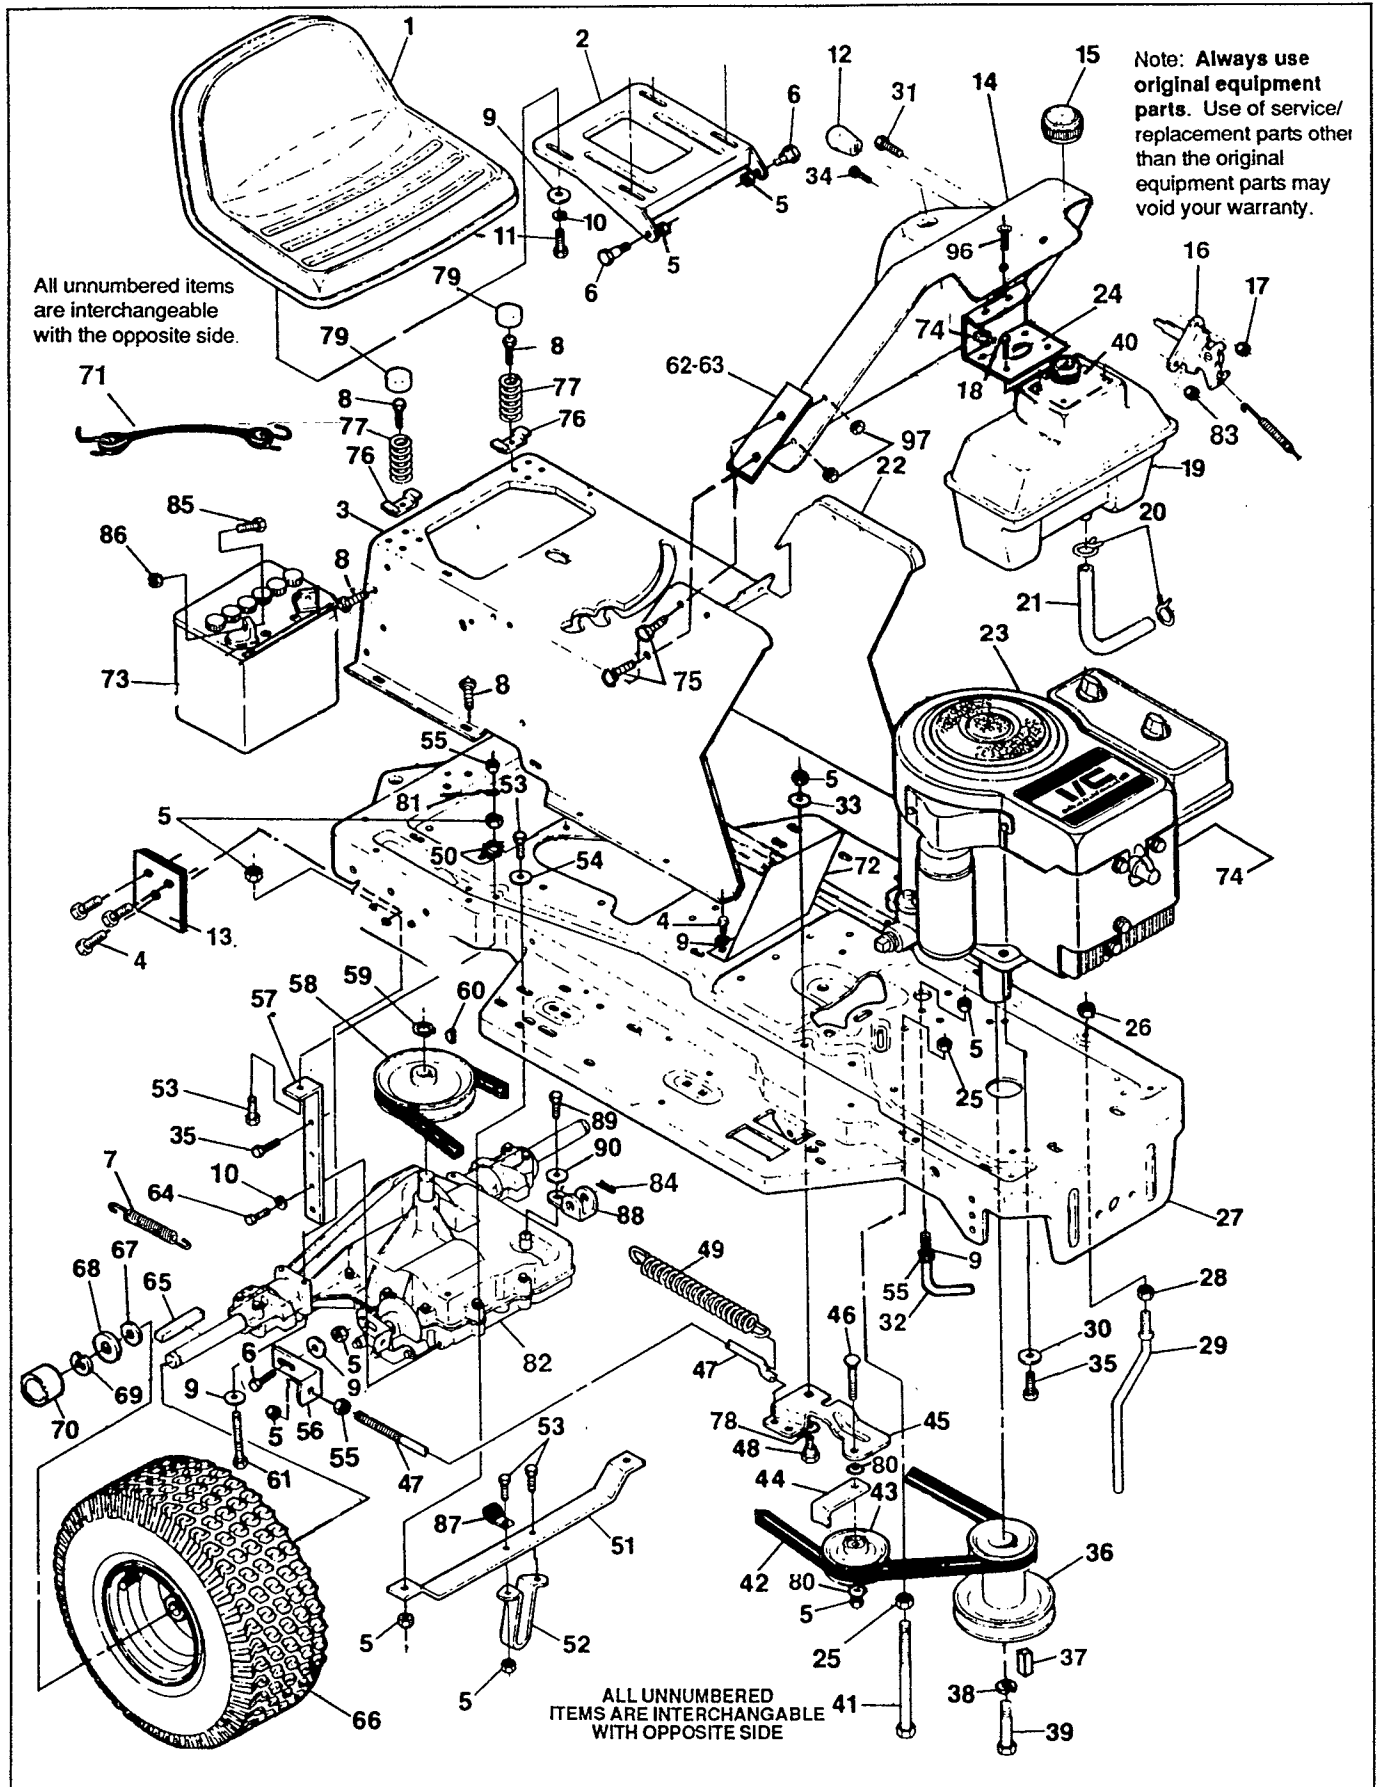

REPAIR PARTS

32" RIDING MOWER MODEL A3554-240

32" RIDING MOWER MODEL A3554-240

Key No.	Part No.	Description	Key No.	Part No.	Description
1	304314	Seat	51	43964	Guide Support
2	307024	Seat Plate	52	44500	Mower Deck Guide
3	306330	Console, Rear Cover	53	122017	Screw, Hex Hd, 5/16 - 18 Thd.
4	120228	Screw, 5/16 - 18 x 5/8 In.	54	446363	Flatwasher
5	1498	Locknut, Hex 5/16 - 18 Thd.	55	271184	Nut, Keps 5/16 - 18 Thd.
6	20507	Shoulder Bolt	56	54723	Brake Rod Bracket
7	35410	Spring, Brake Return	57	309770	Stabilizer Bracket
8	995346	Screw, 1/4 - 20 x 1/2 In.	58	302745	Pulley
9	120393	Washer, Flat	59	22053	Retaining Ring
10	120638	Lockwasher, 5/16 In.	60	3021	Woodruff Key
11	122007	Screw, 5/16 - 18 x 3/4 In.	61	180112	Screw, Hex Hd, 5/16 - 18 x 2-3/4 In.
12	300508	Knob, Round Black	62	302723	Dash, Insert L.H.
13	7707	Axle Bracket	63	302724	Dash, Insert R.H.
14	305313	Dash	64	126216	Screw, Hex Tap 5/16 - 18 x 3/4 In.
15	46704	Gas Cap	65	39628	Key, Square, 3/16 x 2-1/2 In.
16	303159	Throttle Control	66	42090	Tire & Rim
17	271166	Nut, Keps No. 10 - 24 Thd.	67	642	Washer
18	49050	Screw, 1/4 - 10 Thd. 3/4 In.	68	42815	Washer
19	302579	Gas Tank	69	36625	E-Ring
20	41008	Clamp, Gas Line	70	40394	Hub Cap
21	47452	Gas Line	71	309862	Strap, Rubber Battery
22	310971	Console	72	8261	Bulkhead, Console
23		~Engine	73	302257	Battery ~~52936~~
24	9774	Bracket, Gas Tank Top	74	51335	Locknut, 1/4 -20 Wide Flange
25	1499	Locknut, 3/8 - 18 Thd.	75	274672	Screw, Hex Hd, 1/4 - 20 x 5/8 In.
26	41529	Nut, Hex Jam 3/8 - 16 Thd.	76	1341	Spring Clamp
27	312334	Frame	77	56220	Seat Spring
28	271190	Nut, Keps 3/8 - 16 Thd.	78	4107	Washer
29	50653	Belt Guide ~	79	302099	Seat Spring Cover ~
30	138489	Star Washer	80	274517	Washer -
31	159943	Screw, #10 - 24	81	55511	Ground Wire
32	49896	Belt, Drag Link Guide --	82		^Transaxle, 3-Speed Foote 4360
33	45602	Flatwasher	83	120622	Nut, #8 - 32
34	159585	Screw, #8 - 32 x .38	84	137185	Cotter Pin
35	50947	Screw, Hex Tap 3/8 - 16 x 1 - 1/4 In.	85	120854	Screw, Hex Hd, 1/4 - 20 x 5/8 In.
36	310250	Pulley Assembly, Engine	86	271172	Nut, Hex Keps, 1/4 - 20 Thd.
37	303151	Key ~	87	57569	Wire Retainer
38	120383	Lockwasher, Split Lock 7/8 In.	88	57480	Shift Bracket
39	433146	Screw, Hex Hd, 7/16 - 20 x 4-1/4 In.	89	56255	Screw, Hex Hd, Nylon 1/4 - 28 x 3/4 In.
40	54885	Pad, Top Gas Tank	90	57157	Special Washer
41	49930	Screw, Hex Hd, 3/8 - 16 x 7 - 1/2 In. ~			
42	54758	V-Belt			
43	303031	Idler Pulley			
44	39659	Strap Belt Retainer			
45	1306	Idler Arm Bracket			
46	45892	Carriage Bolt			
47	310189	Brake Rod			
48	41890	Shoulder Bolt			
49	49276	Spring, Main Drive			
50	138485	Star Washer			

(^) Contact Tecumseh/Peerless authorized service dealer for parts and warranty.

(~) Contact engine manufacturer's authorized service dealer (see engine manual) for parts and warranty.

Se. 3554-590

Bilma.