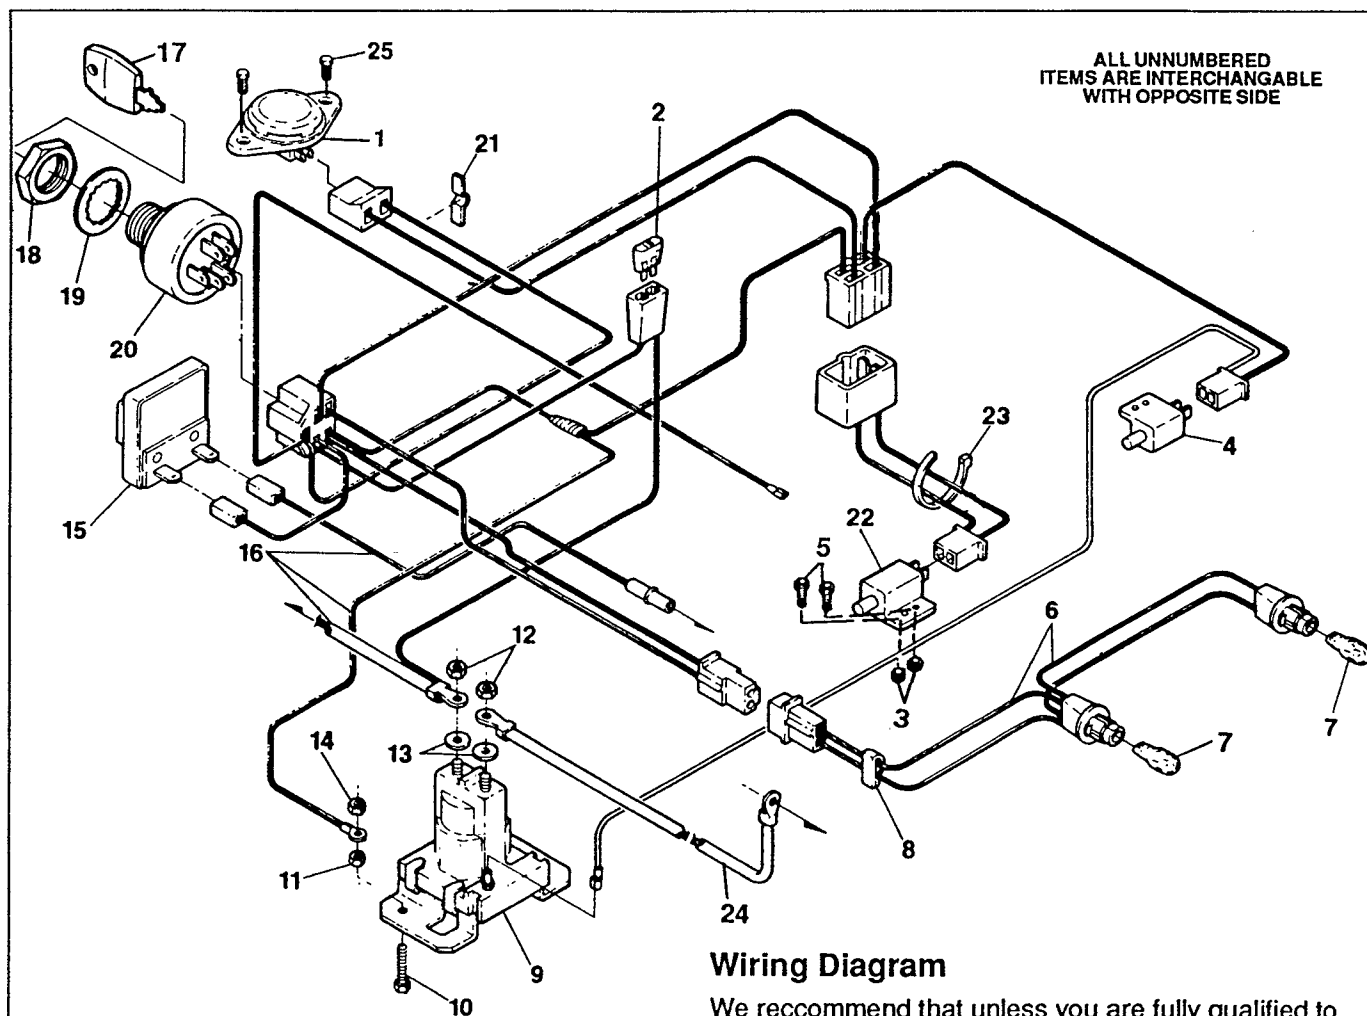

REPAIR PARTS

32" RIDING MOWER MODEL A3554-240

Wiring Diagram

We recommend that unless you are fully qualified to make repairs on the electrical system on this unit, you take it to a competent repairman for such work or adjustments. If the wiring is incorrectly hooked up, the engine electrical system can be damaged.

NOTE: ALWAYS USE ORIGINAL EQUIPMENT PARTS. Use of service/replacement parts other than original equipment parts may void your warranty.

Key No.	Part No.	Description	Key No.	Part No.	Description
1	57547	Seat Switch <i>57964</i>	19	138557	Lockwasher (Ignition Switch Part)
2	302031	Fuse, 15 amp	20	300687	Switch, Ignition & Lights
3	271166	Nut, Hex Keps, No. 10-24 Thd.	21	41482	Press Clip
4	300220	Brake-Clutch Switch	22	57476	Deck Switch
5	159943	Screw, #10-24 x 5/8 In.	23	57444	Wire Tie
6	303064	Headlight Harness	24	55511	Ground Wire
7	52572	Headlight Bulb	25	160505	Screw, Pan Hd, 1/4 - 20 x 3/8 In.
8	54888	Wire Retainer			
9	53716	Solenoid			
10	187745	Screw, Hex Hd, 1/4 - 20 x 3/4 In.			
11	1502	Nut, 1/4 - 20 Thd.			
12	120368	Nut, 5/16 - 24 Thd.			
13	138485	Washer, Shakeproof			
14	271172	Nut, Keps 1/4 - 20 Thd.			
15	39463	Ammeter Gauge			
16	57642	Wire Harness			
17	300626	Key, Ignition Switch			
18	48140	Nut, (Ignition Switch Part)