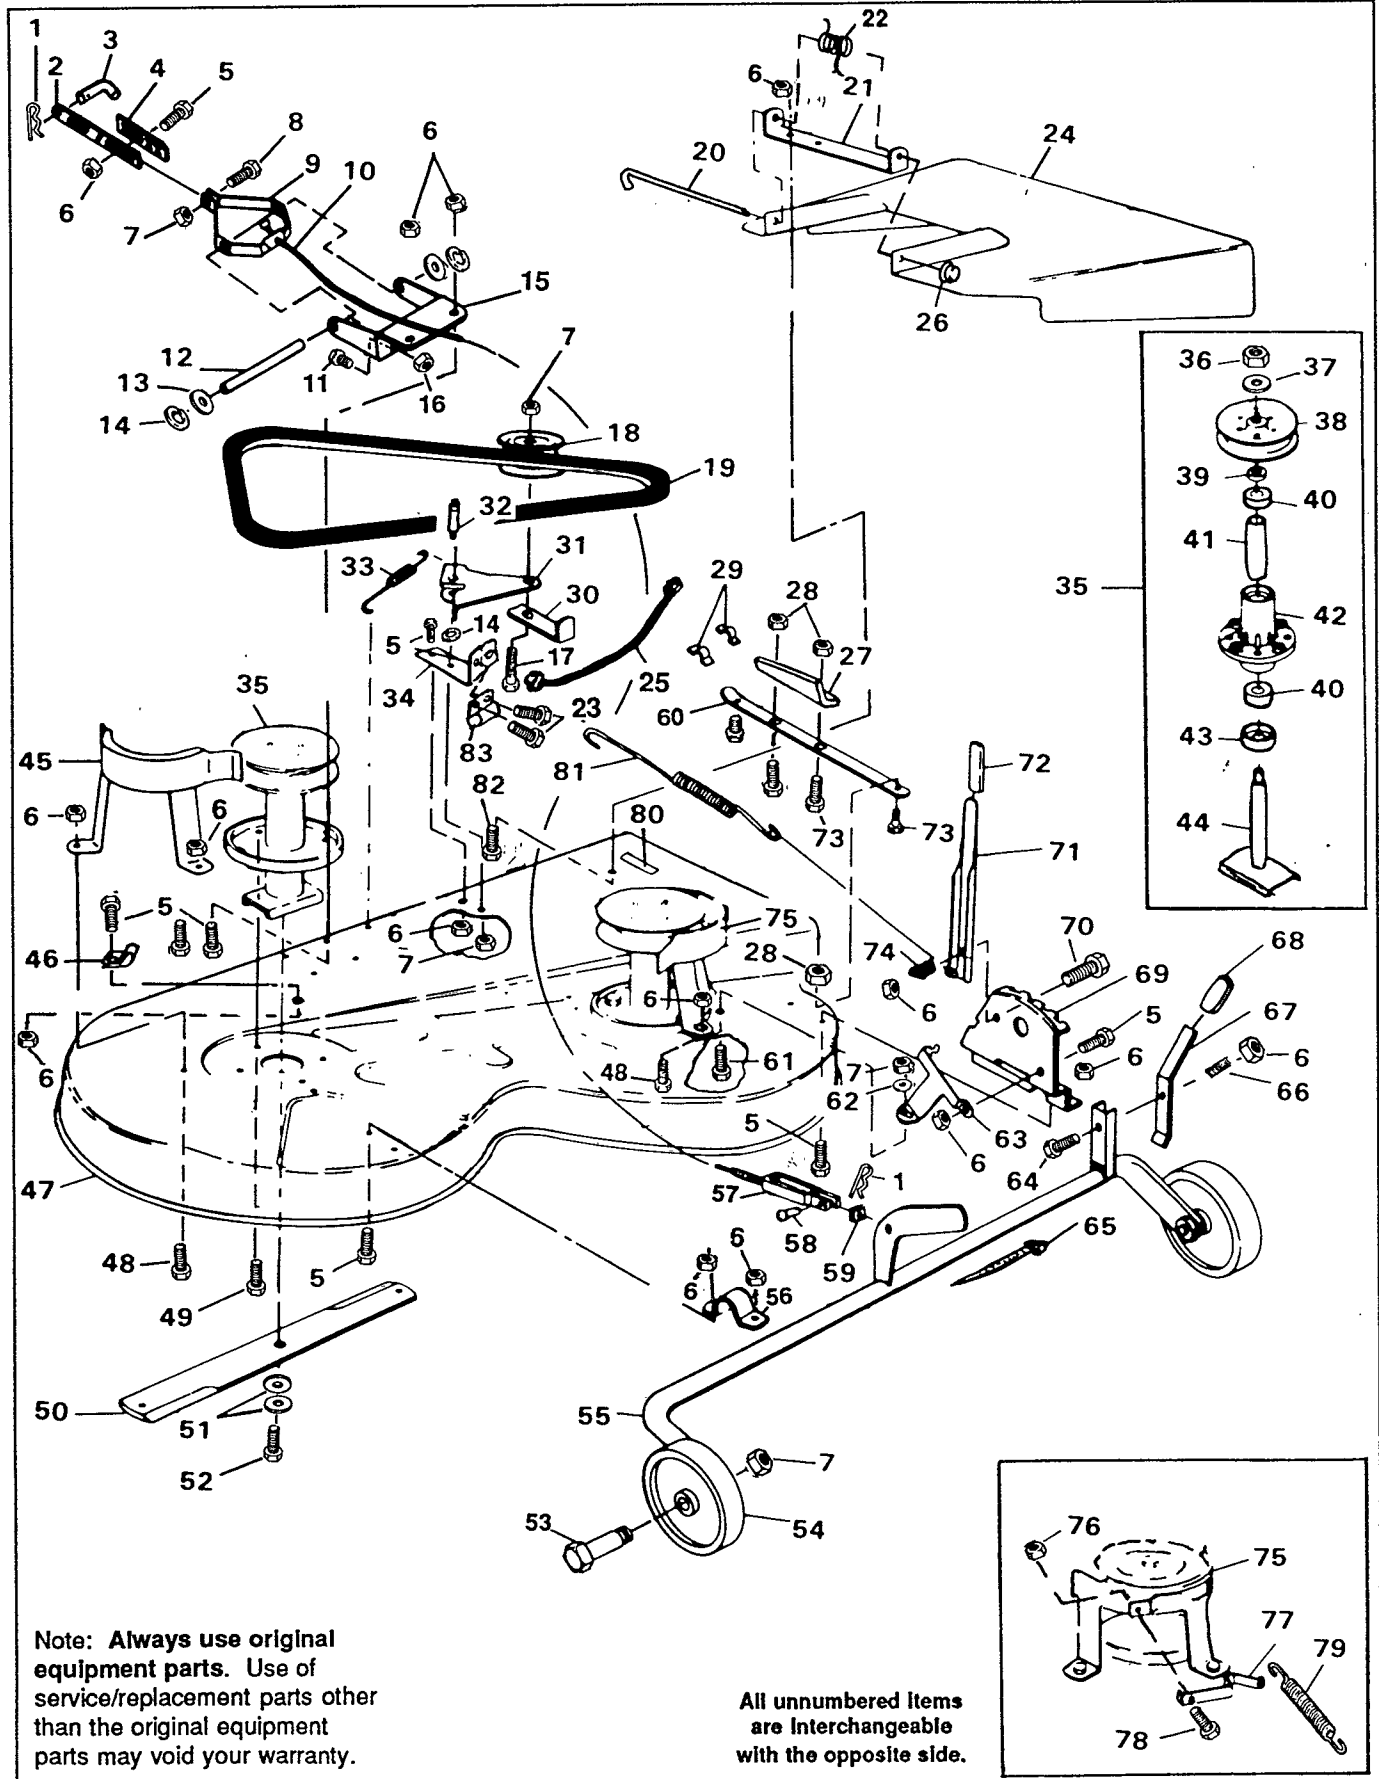

REPAIR PARTS

32" RIDING MOWER MODEL A3554-240

Note: Always use original equipment parts. Use of service/replacement parts other than the original equipment parts may void your warranty.

All unnumbered items are interchangeable with the opposite side.

32" RIDING MOWER MODEL A3554-240

Key No.	Part No.	Description	Key No.	Part No.	Description
1	56180	Hairpin Cotter	43	50616	Dust Shield, Quill
2	49059	Bar Hitch	44	56623	Saddle and Shaft Assembly
3	47816	Pull Pin	45	307652	Belt Guard, L.H. Pulley
4	49058	Lock Bracket	46	57569	Retainer, Wire
5	120228	Screw, Hex Hd, 5/16 - 18 x 5/8 In.	47	306277	Mower Deck
6	1498	Locknut, 5/16 - 18 Thd.	48	122017	Screw, Hex Hd, 5/16 - 18 x 1 In.
7	1499	Locknut, 3/8 - 16 Thd.	49	50634	Screw, Taptite, 5/16 - 18 x 7/8 In.
8	120918	Screw, Hex Hd, 3/8 - 16 x 1-1/2 In.	50	56820	Blade, 16 In. ~~3634~~
9	50613	Pivot Bracket	51	2483	Spring Washer
10	57511	Lift Cable	52	39573	Screw, Taptite, 3/8 - 24 x 1 In.
11	55686	Screw, Truss Hd, 1/4 - 20 x 5/8 In.	53	23763	Shoulder Bolt
12	55724	Pivot Rod	54	52584	Deck Wheel
13	996425	Flatwasher, 33/64 In.	55	51982	Pivot Tube ~~312~~ SS8
14	20864	Retaining Ring "E"	56	51985	Support, Pivot Tube
15	48676	Lift Support Plate	57	9405	Clevis, Lift Cable
16	271172	Keps Nut, 1/4 - 20 Thd.	58	39522	Pin, Clevis
17	122181	Screw, Hex Hd, 3/8 - 16 x 2 In.	59	120372	Nut, Square, 1/4 - 20 Thd.
18	39498	Idler Pulley, Drive	60	55370	Skid Bar
19	45186	V-Belt	61	180120	Screw, Hex Hd, 3/8 - 16 x 3/4 In.
20	57430	Rod, Chute Pivot	62	120394	Flatwasher, 13/32 In.
21	57432	Chute Pivot Bracket	63	53781	Brace, Height Adjust Bracket
22	57431	Spring, Chute Pivot	64	120696	Screw, Hex Hd, 5/16 - 18 x 2-1/4 In.
23	57220	Screw, No. 12 x 1/2 In. ←	65	57444	Wire Tie
24	8905	Chute Deflector	66	53246	Spring, Height Adjust Lever
25	57564	Wire, Deck Switch	67	8903	Lever, Height Adjust
26	57507	Push Nut	68	53995	Hand Grip, Height Adjust Lever
27	55368	Deflector	69	12559	Bracket, Height Adjust
28	271184	Nut, Hex Keps, 5/16 - 18 Thd.	70	122040	Screw, Hex Hd, 5/16 - 18 x 1-1/2 In.
29	41482	Wire Clip, Press	71	9126	Handle, Deck Engage ←
30	3382	Belt Retainer	72	55213	Hand Grip, Deck Engage Lever ←
31	304883	Bracket, Idler	73	126216	Carriage Bolt, 5/16 - 18 x 3/4 In.
32	40305	Shoulder Bolt	74	29170	Spring, Deck Engage Lever ←
33	41357	Spring, Return	75	307653	Belt Guard, R.H. Pulley
34	57519	Mounting Bracket, Switch ←	76	997316	Locknut, No. 10-24 Thd.
35	56283	Quill Assy. (Includes Nos. 36-44)	77	44992	Spring, Belt Brake
36	1282	Flange Nut, 7/16 - 20 Thd.	78	35055	Screw, Hex Hd. No. 10-24 x 1/2 In.
37	56365	Washer, Special	79	12556	Spring, Brake Release
38	56391	Pulley	80	68901	Decal, Height Adjust
39	56280	Spacer	81	12557	Spring, Deck Engage
40	49562	Bearing	82	122007	Screw, Hex Hd, 5/16 - 18 x 3/4 In.
41	50818	Spacer, Tube	83	57476	Switch, Lockout
42	55547	Quill Casting			

(*) Standard Hardware Items - May Be Purchased Locally