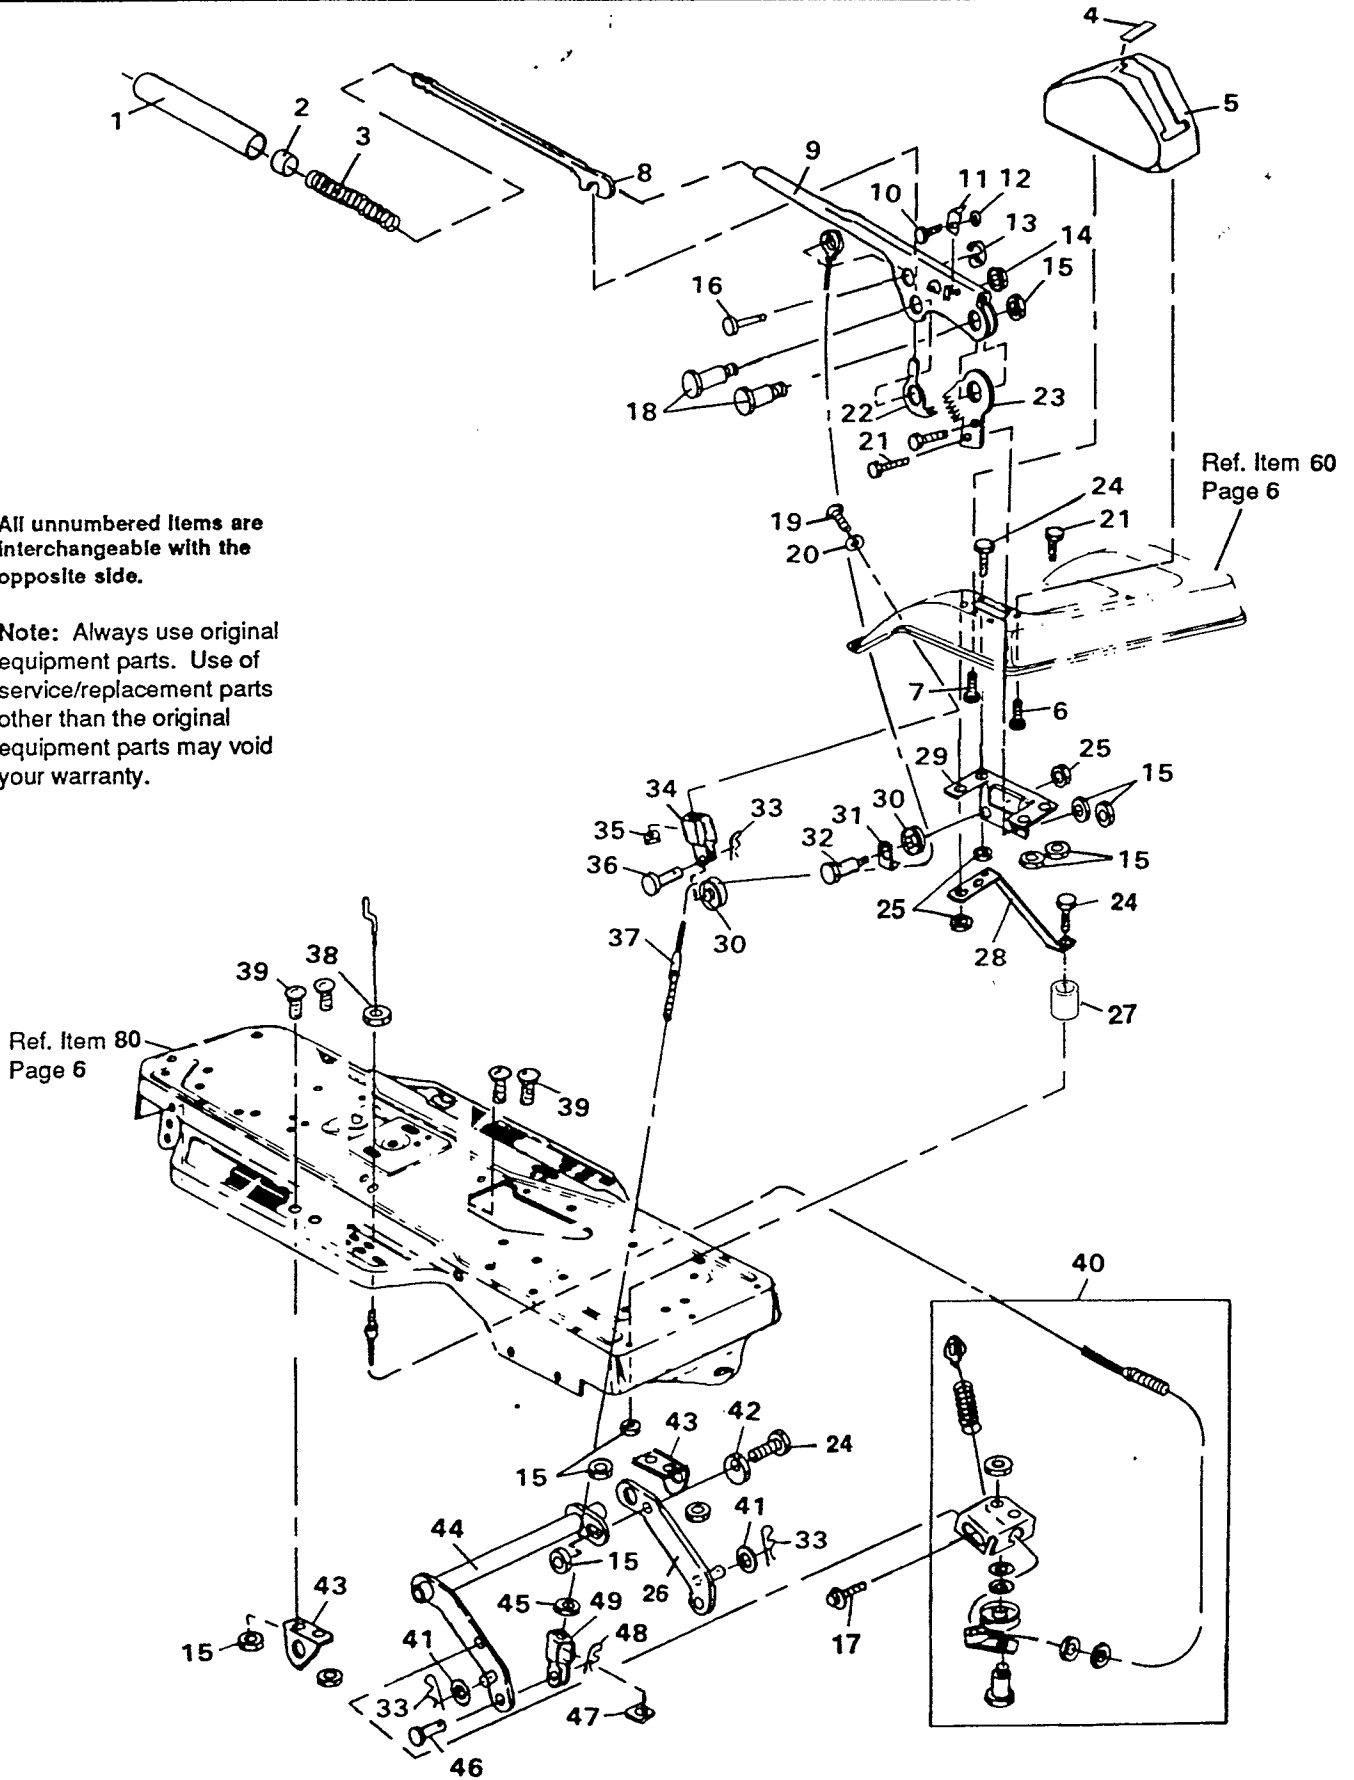

Repair Parts

45" Lawn Tractor Model 3583-5400

All unnumbered items are interchangeable with the opposite side.

Note: Always use original equipment parts. Use of service/replacement parts other than the original equipment parts may void your warranty.

Repair Parts

45" Lawn Tractor Model 3583-5400

Key No.	Part No.	Description
1	58329	Hand Grip, Height Adjust Lever
2	58325	Knob, Height Adjust Lever
3	58326	Spring, Height Adjust Lever
4	301897	Decal, Height Adjust
5	300339	Cover, Height Adjust Lever
6	300302	Screw, #10 x 1/2 In.
7	301538	Screw, #10 x 1 In.
8	58330	Actuator Rod, Height Adjust Lever
9	9143	Lever Height Adjust
10	35287	Screw, Hex Wa Hd #8-32 x 3/4 In.
11	9435	Pointer, Height Adjust Lever
12	138479	Lockwasher, Ext. Lock
13	300311	"E" Ring
14	44108	Wide Flange Locknut, 5/16-18 Thd.
15	1498	Locknut, Hex 5/16-18 Thd.
16	300310	Pin, Clevis
17	35498	Screw, Taptite 5/16-18 x 3/4 In.
18	300171	Shoulder Bolt
19	439455	Screw, Pan Hd 5/16-18 x 9/16 In.
20	9643	Washer, Curved 1 1/32 In.
21	180077	* Screw, Hex Hd 5/16-18 x 3/4 In.
22	301239	Pawl Assembly
23	301238	Quadrant Assembly
24	180079	* Screw, Hex Hd 5/16-18 x 1 In.
25	1502	Locknut, Hex 1/4-20 Thd.

Key No.	Part No.	Description
26	9186	Link Assembly, Right Side
27	57744	Spacer
28	307334	Brace, Height Adjust Lever Support
29	58333	Bracket, Height Adjust Lever Support
30	39298	Pulley
31	9149	Bracket, Retainer
32	58336	Shoulder Bolt
33	8260	Hair Pin Cotter
34	9239	Clevis
35	120373	Nut, Square 5/16-18 Thd.
36	300317	Pin, Clevis
37	302213	Cable, Deck Lift
38	120613	* Nut, Hex 1/4-28 Thd.
39	126211	* Carriage Bolt, 5/16-18 x 5/8 In.
40	301440	Cable Assembly, Blade Engage
41	120396	* Flatwasher 17/32 In.
42	58247	Nut, Adjusting
43	9117	Bracket, Rear Hanger
44	9569	Rear Lift Assembly
45	120375	* Nut, Hex 1/4-20 Thd.
46	39522	Clevis Pin
47	120372	* Nut, Square 1/4-20 Thd.
48	121222	* Pin, Cotter 3/32 x 3/4 In.
49	9405	Rear Clevis, Lift Cable

(*) Standard hardware items - may be purchased locally.