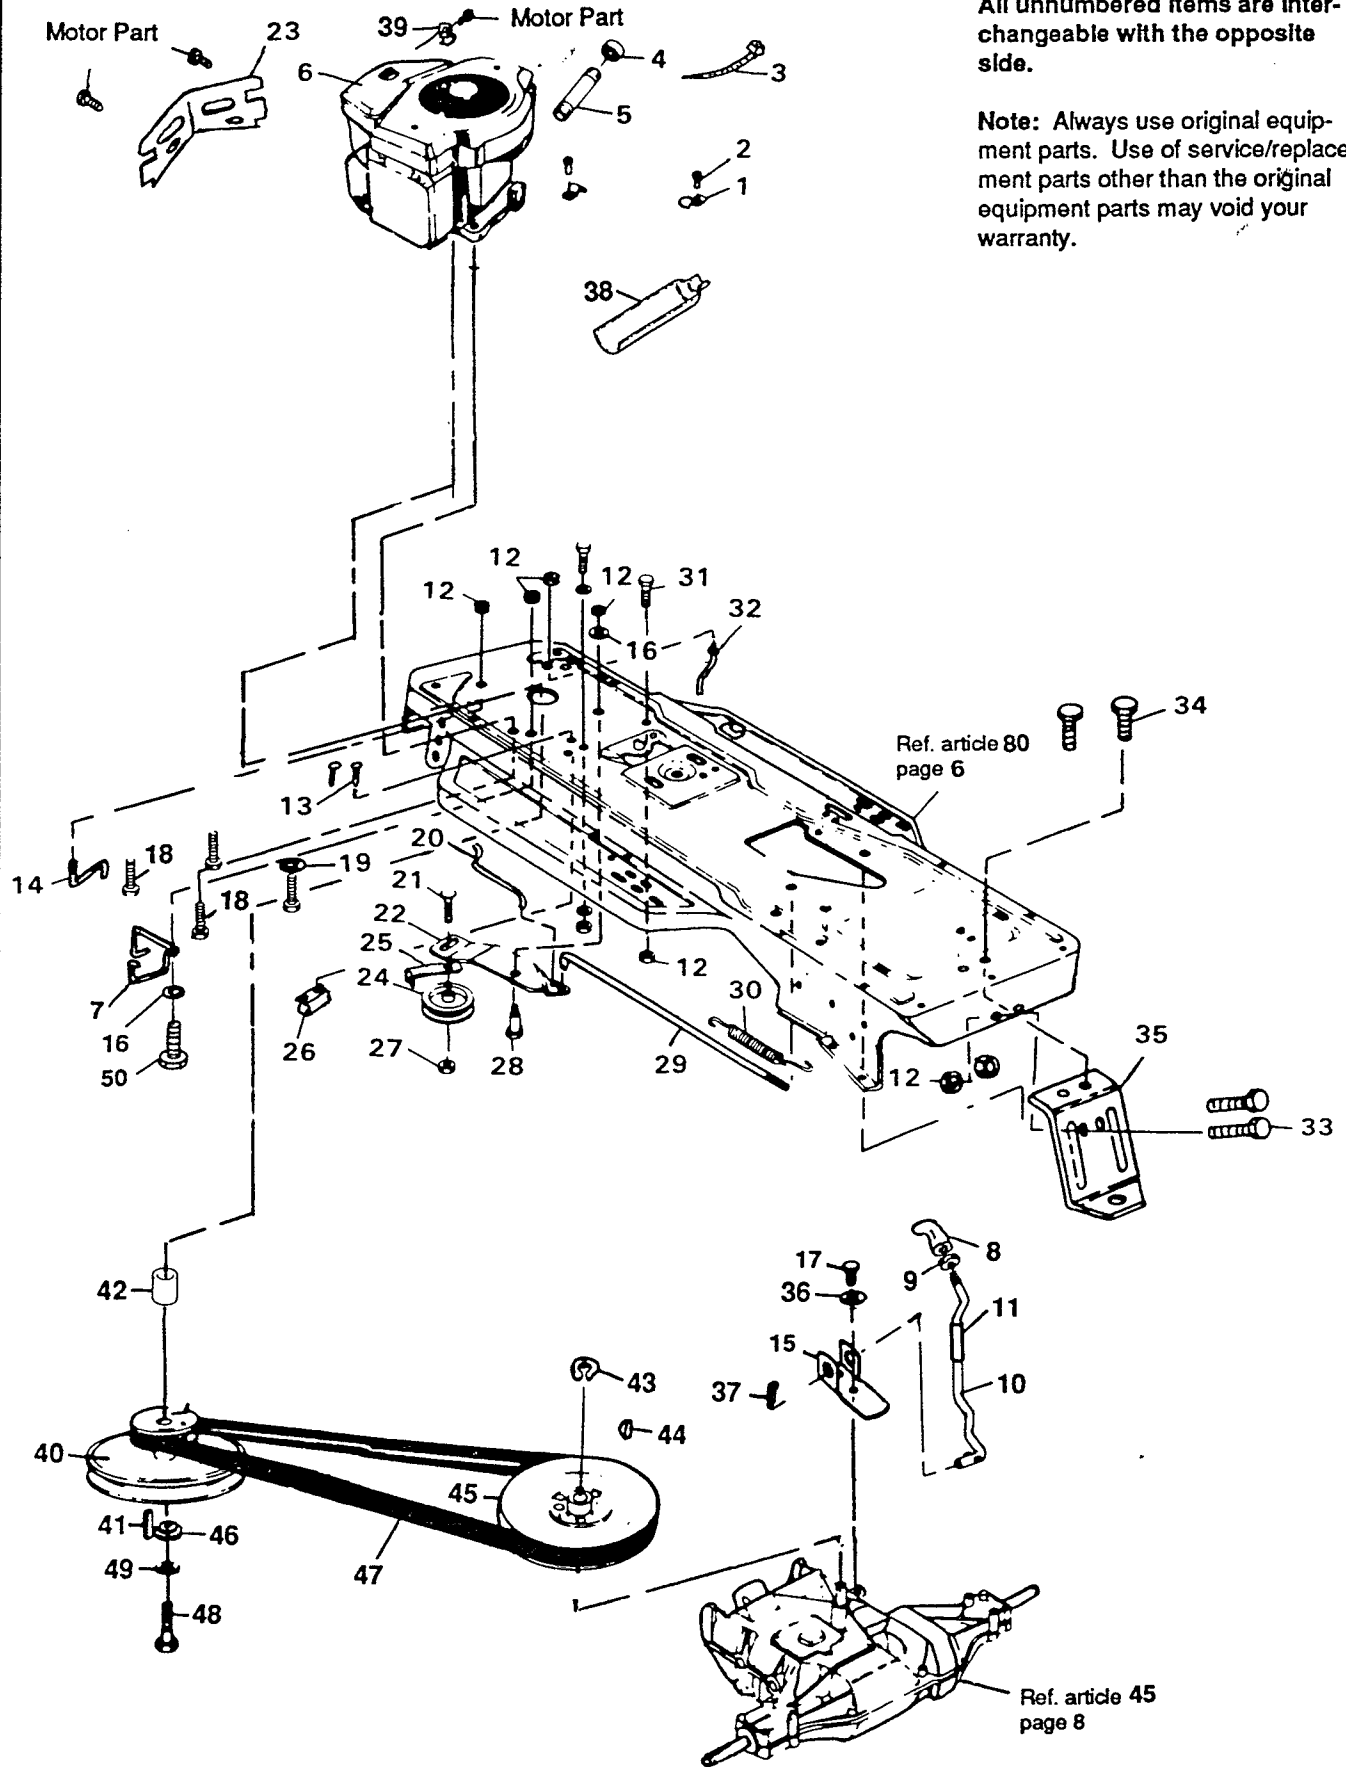

Repair Parts

45" Lawn Tractor Model 3583-5400

All unnumbered items are interchangeable with the opposite side.

Note: Always use original equipment parts. Use of service/replacement parts other than the original equipment parts may void your warranty.

Repair Parts

45" Lawn Tractor Model 3583-5400

Key No.	Part No.	Description
1	41482	Clip, Cable
2	35258	Screw, Taptite #10-24 x 3/8 In.
3	57444	Wire Tie
4	47828	Cap, Oil Drain Tube
5	52404	Tube, Oil Drain
6	Engine	~ See Footnote Below
7	58356	Guide Belt/Drag Link
8	304438	Knob
9	120238	Jam Nut 1/2-13 Hex
10	302717	Shift Lever
11	302245	Shift Tube
12	1498	Locknut, Hex 5/16-18 Thd.
13	57220	Scrw, Pan Hd
14	300634	Belt Guide
15	302716	Assembly, Shift Bracket
16	45602	Washer, 5/16 In.
17	56255	Screw, Hex Hd Nylon .14-28 x 3/4 In.
18	50947	Screw, Taptite 3/8-16 x 1-1/4 In.
19	138489	Starwasher
20	57204	Rod, Clutch
21	45892	Carriage Bolt 3/8-16 x 1-1/2 In.
22	300154	Idler Arm
23	9240	Bulkhead
24	303031	Pulley, Idler
25	39659	Belt Retainer

Key No.	Part No.	Description
26	57476	Switch
27	1499	Locknut, 3/8-16 Thd.
28	300793	Shoulder Bolt
29	57203	Brake Rod
30	56359	Spring, Clutch
31	120229	* Screw, Hex Hd 5/16-18 x 5/8 In.
32	300440	Belt Guide
33	120228	Screw, Hex Hd 5/16-18 x 5/8 In.
34	48148	Screw, Taptite 3/8-16 x 1 In.
35	307337	Hitch Frame
36	57157	Washer, Special
37	137185	Cotter Pin
38	54873	Trough, Oil Drain
39	56538	Wire Retainer
40	305637	Pulley, Engine
41	57555	Key, 1/4 x 1/4 x 1-1/2 In.
42	304246	Spacer, Engine Pulley
43	22053	Ring, Retaining
44	3021	Key, Woodruff
45	54692	Pulley, Input
46	56431	Washer, Pilot
47	57556	V-Belt
48	215668	Screw, Hex Hd 7/16-20 x 3/4 In.
49	120383	* Lockwasher, Split 7/16 In.
50	180079	Screw, Hex Hd 5/16-18 x 2-1/4 In.

(*) Standard hardware items - may be purchased locally.