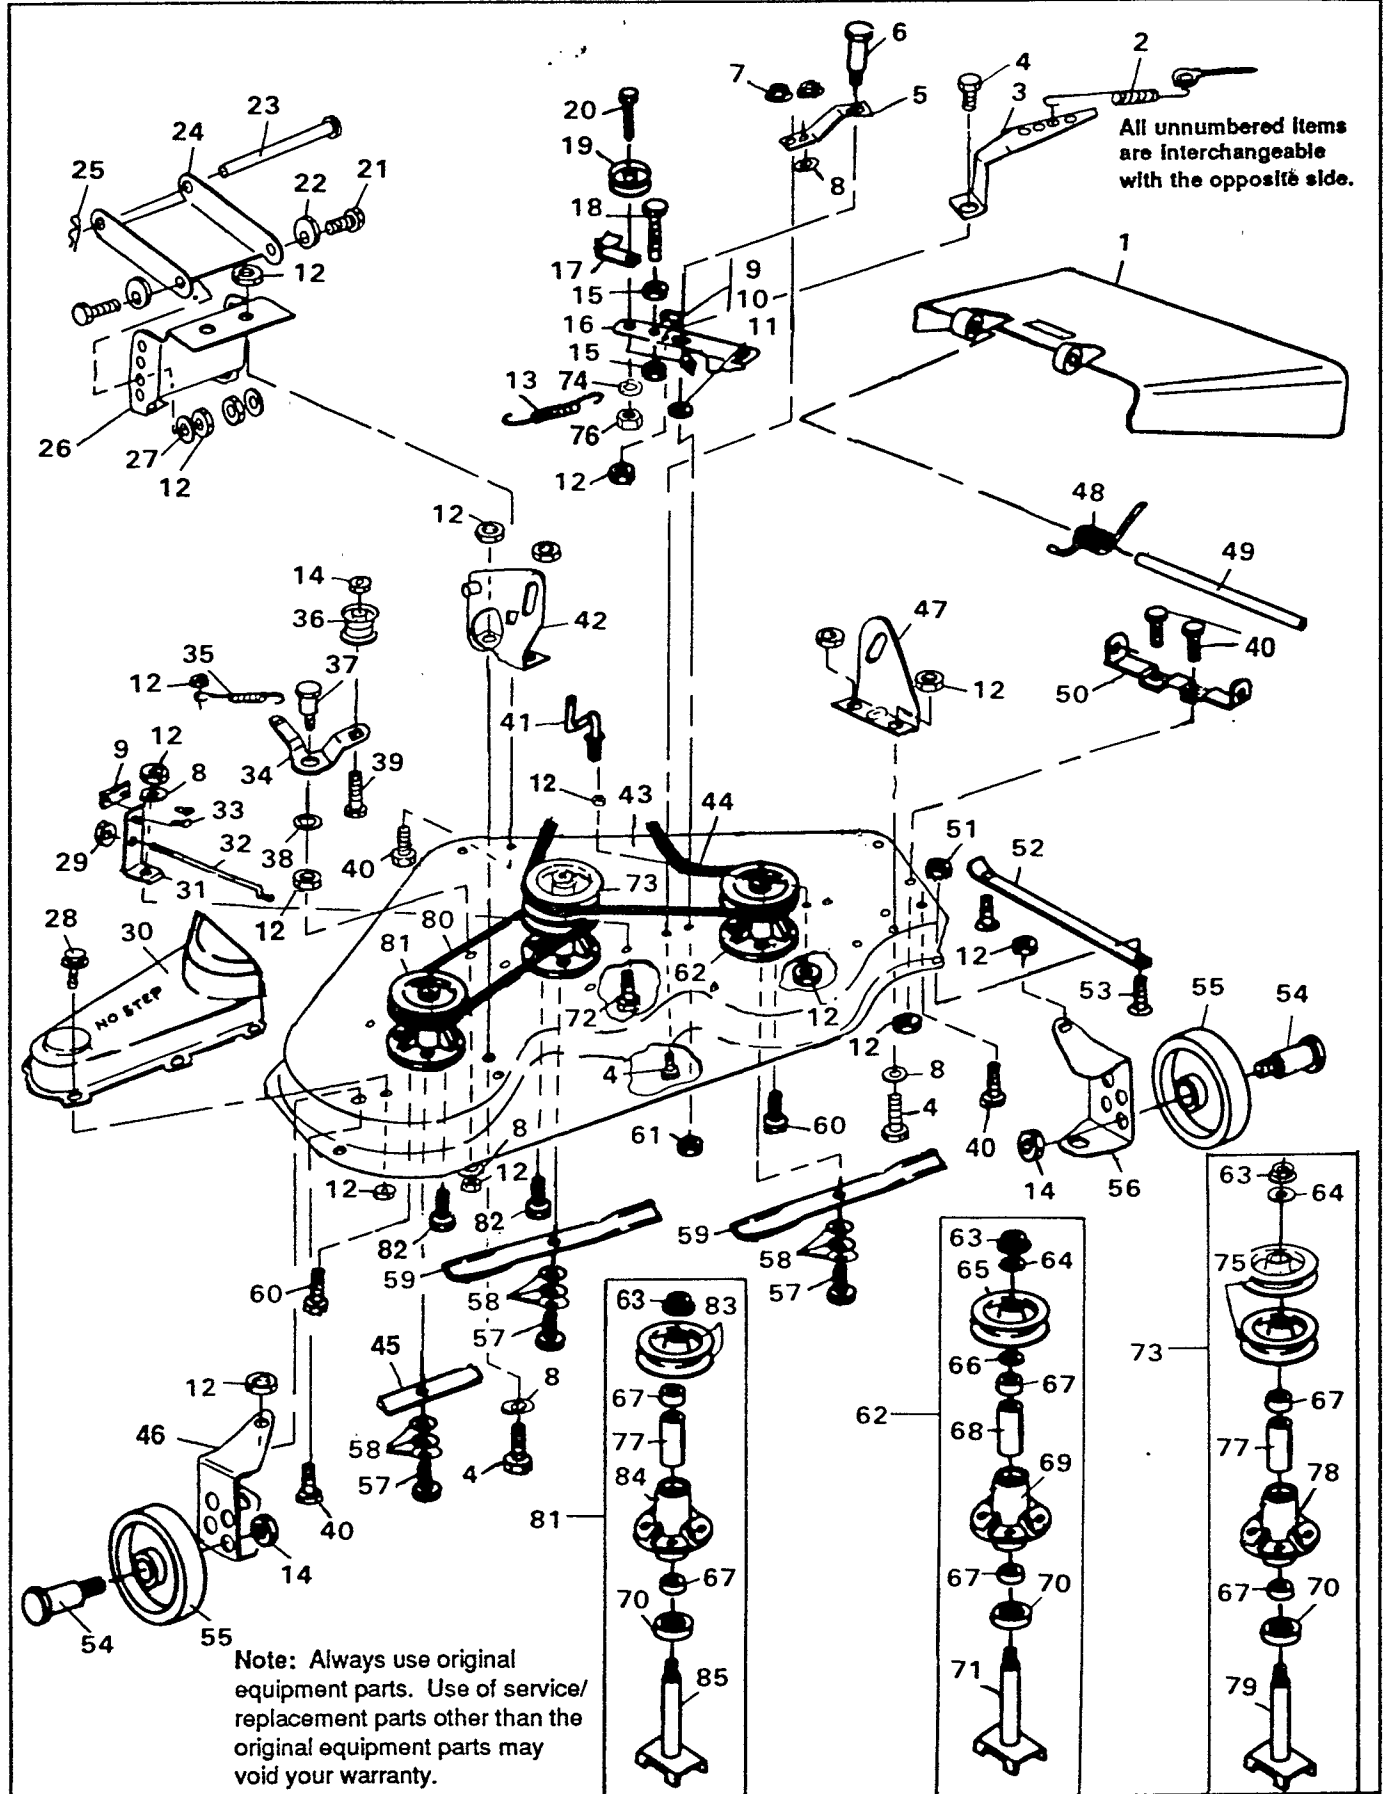

Repair Parts

45" Lawn Tractor Model 3583-5400

Repair Parts

45" Lawn Tractor Model 3583-5400

Key No.	Part No.	Description
1	57818	Chute Guard
2	300473	Spring Tension
3	9401	Extension, Idler Arm
4	180077	* Screw, Hex Hd 5/16-18 x 3/4 In.
5	300179	Bracket, Idler
6	300180	Shoulder Bolt
7	44108	Nut, Hex Wide Flange 5/16-18 Thd.
8	120393	Flatwasher 11/32 In.
9	306973	Brake Pad
10	41601	Revet, Brake Pad
11	996416	* Flatwasher 3/8 In.
12	1498	Locknut 5/16-18 Thd.
13	35410	Spring
14	1499	Locknut, 3/8-16 Thd.
15	271172	* Keps Nut, 1/4-20 Thd.
16	300491	Idler Arm Assembly (Incl Nos. 9 & 10)
17	1346	Retainer, Belt
18	121954	* Screw, Hex Hd 1/4-20 x 2 In.
19	303030	Pulley, Idler
20	57325	Carriage Bolt, 3/8-16 x 2 In.
21	122017	* Screw, Hex Hd 5/16-18 x 1 In.
22	58247	Nut, Adjusting
23	58306	Rod, Deck Hitch
24	301091	Bracket, Deck Front
25	8260	Hairpin Cotter
26	58315	Lift Support Plate
27	35214	Flatwasher, 21/64 In.
28	40886	Screw, Tapite 1/4-20 Thd.
29	1502	Locknut, 1/4-20 Thd.
30	300238	Belt Guard
31	303247	Blade Brake Assembly (Incl. Nos. 9 & 33)
32	300315	Rod, Brake Release
33	135624	Rivet, Brake Pad
34	1343	Idler Arm
35	300215	Spring
36	303029	Pulley, Idler
37	41890	Shoulder Bolt
38	4107	Flatwasher
39	45892	Shoulder Bolt
40	120834	* Screw, Hex Hd 5/16-18 x 1/2 In.
41	57318	Retainer, Belt
42	58251	Bracket, Lift L.H.
43	305546	Mower Deck
44	305667	V-Belt
45	303014	Blade, 9/52 In.

Key No.	Part No.	Description
46	300103	Bracket, Wheel Mount, L. H.
47	58250	Bracket, Lift R.H.
48	55767	Spring, Discharge Chute
49	57317	Rod, Pivot
50	57360	Bracket, Pivot
51	271184	* Nut, Keps 5/16-18 Thd.
52	57314	Skid Bar
53	126211	* Carriage Bolt, 5/16-18 Thd.
54	23763	Wheel Axle
55	52584	Wheel, Deck
56	300102	Bracket, Wheel Mount R.H.
57	39573	Screw, Hex Hd 3/8-24 x 1 In.
58	2483	Formed Washer
59	56821	Blade 36"
60	300345	* Screw, Hex Hd 5/16-18 x 1-3/8 In.
61	45171	Wide Flange Locknut 5/16-18 Thd.
62	56424	Quill Assembly
63	1282	Locknut, Flange
64	56365	Flatwasher
65	56390	Pulley
66	51449	Spacer
67	49562	Bearing
68	50818	Spacer, Tube
69	55547	Quill
70	50616	Dust Shield
71	56425	Saddle & Shaft Assembly
72	120228	* Screw, Hex Hd 5/16-18 x 5/8 In.
73	304076	Quill Assembly
74	120377	Locknut 3/8-16
75	304077	Pulley
76	120382	Lockwasher, Split 3/8
77	58128	Spacer, Tube
78	58164	Quill
79	58165	Saddle & Shaft Assembly
80	300142	V-Belt
81	58125	Quill Assembly
82	50634	Screw, Hex Hd 5/16-18 x 7/8 In.
83	300294	Pulley Half
84	58162	Quill
85	58122	Saddle & Shaft Assembly

(* Standard hardware items - may be purchased locally.