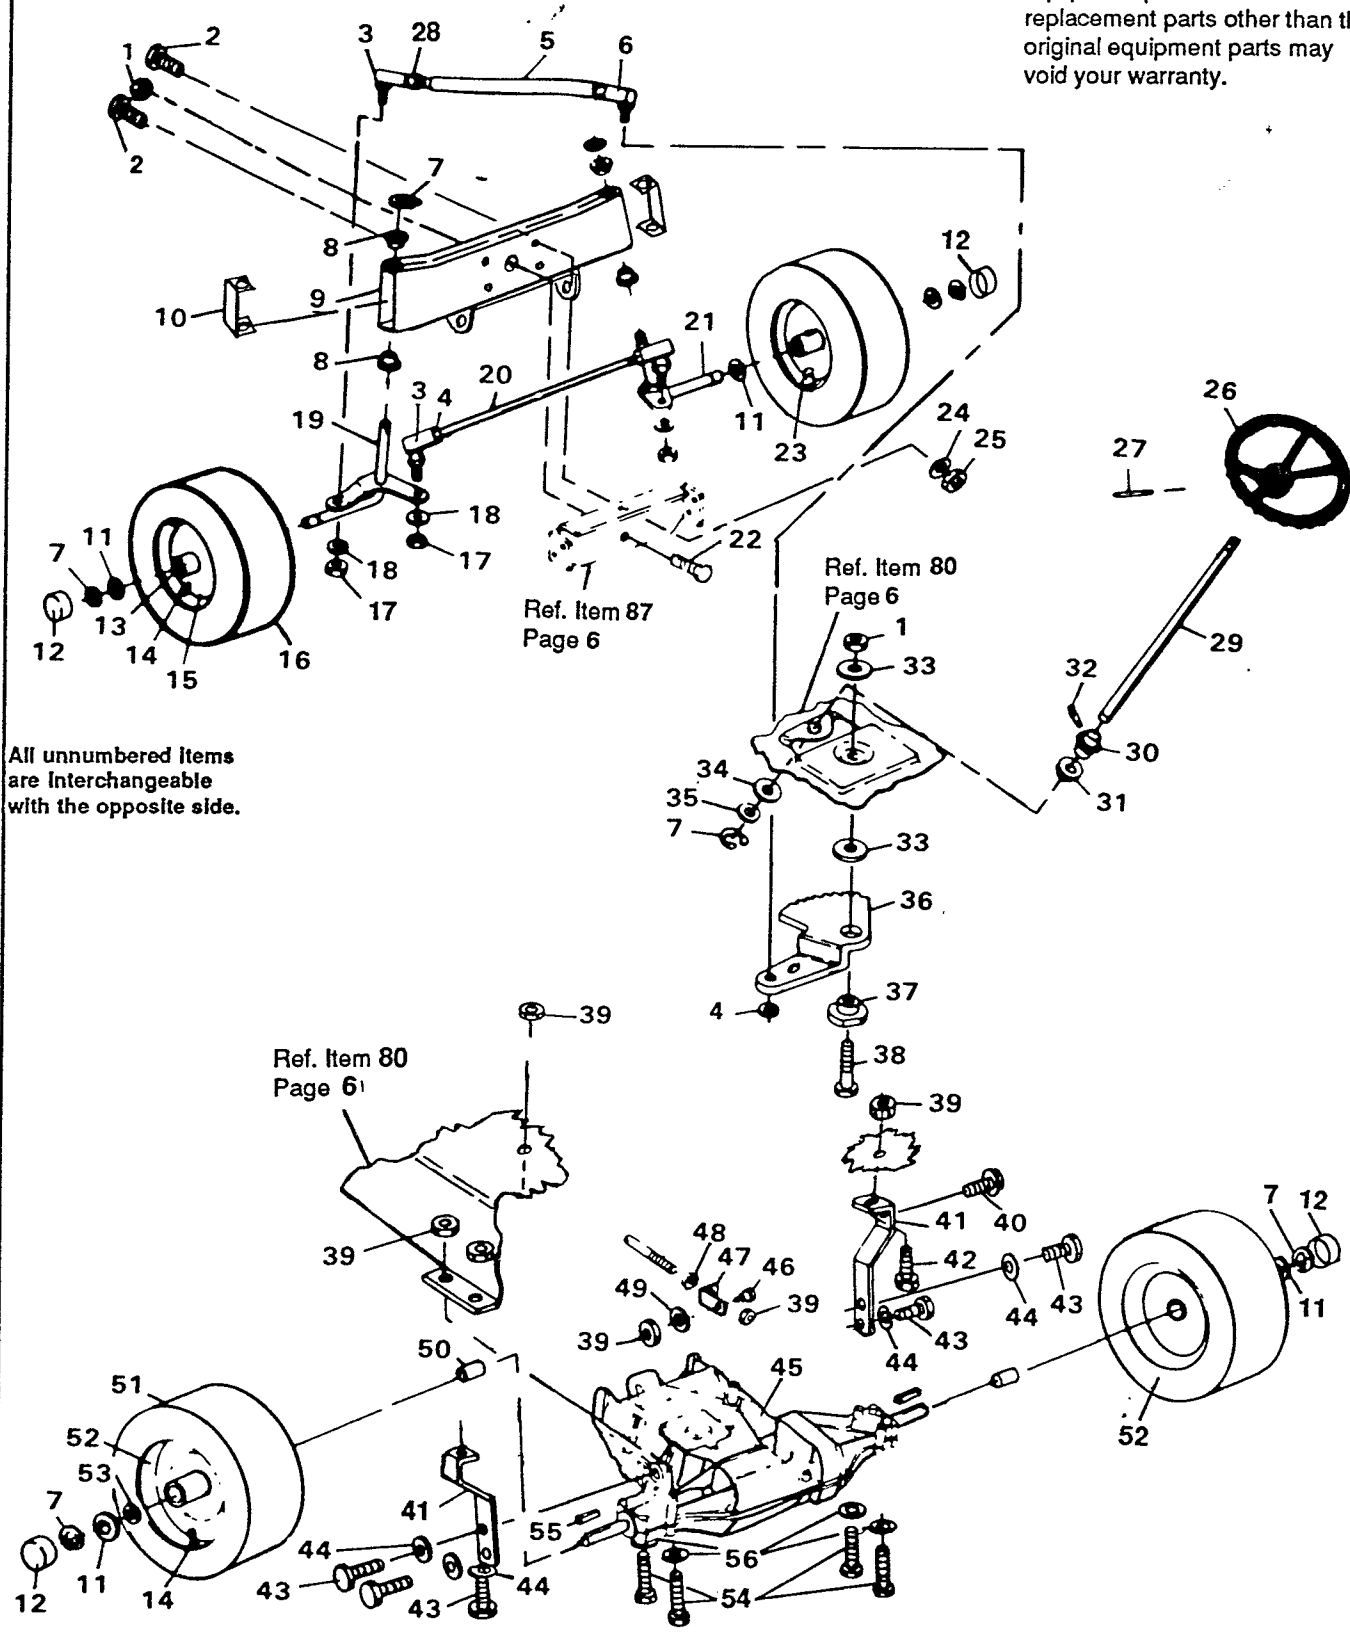

Repair Parts

45" Lawn Tractor Model 3583-5400

Note: Always use original equipment parts. Use of service/replacement parts other than the original equipment parts may void your warranty.

All unnumbered items are interchangeable with the opposite side.

Ref. Item 80 Page 6

Ref. Item 87 Page 6

Ref. Item 80 Page 6