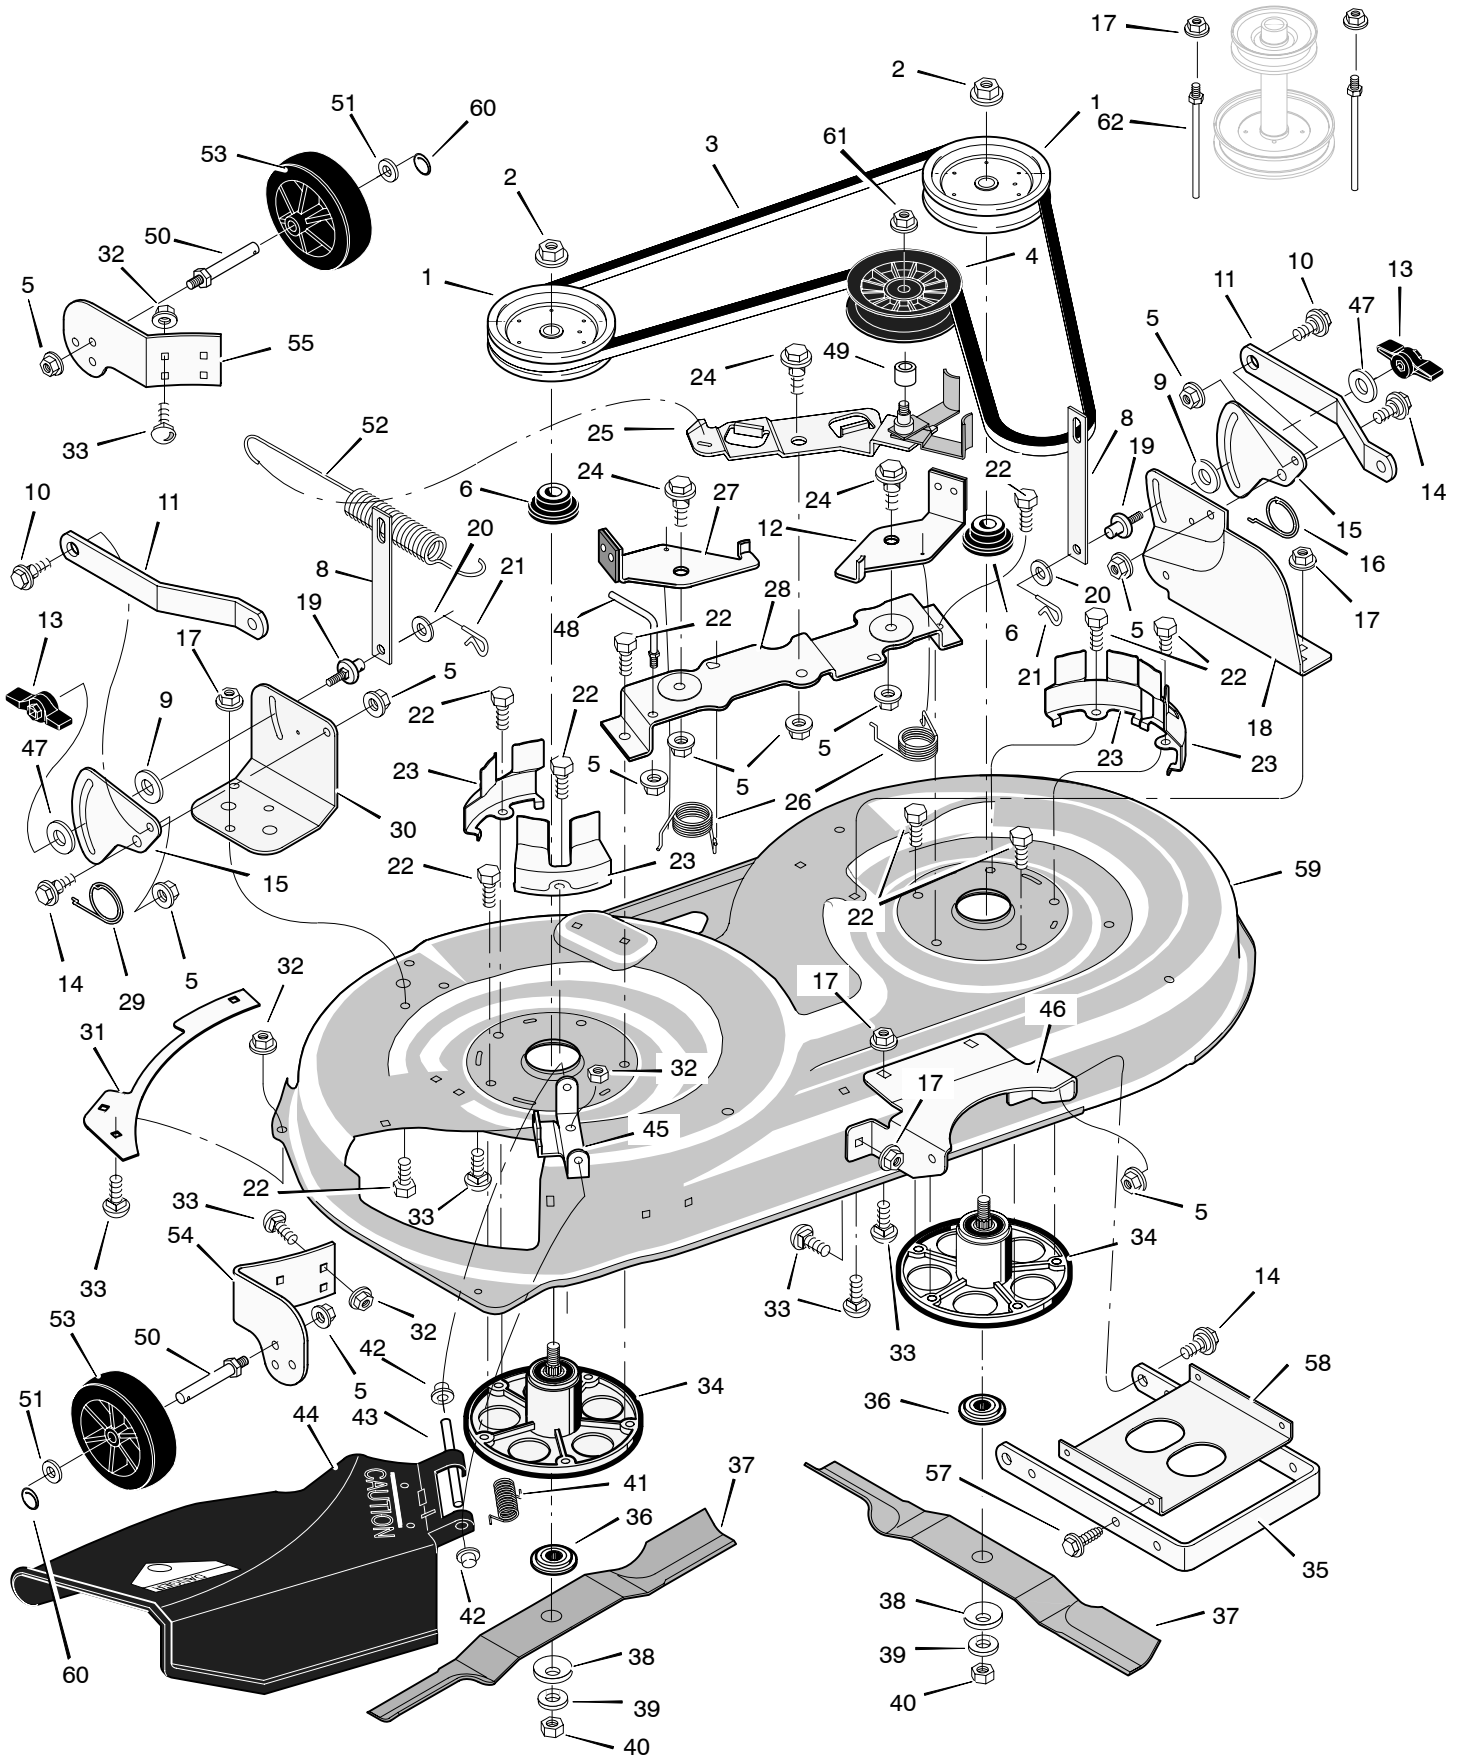

MODEL 425615x52A

REPAIR PARTS MOWER HOUSING

MODEL 425615x52A

REPAIR PARTS MOWER HOUSING

Key No.	Part No.	Description	Key No.	Part No.	Description
1	094199	Pulley, Jackshaft	33	002x53	Bolt, Carriage
2	15x140	Nut, Hex	34	1001200	Mandrell Housing
3	037x88	Belt, Mower Drive	35	690539E700	Bracket, Suspension
4	690387	Pulley, Idler	36	690411	Adapter, Blade
5	015x84	Nut, Flange	37	1001429E701	Blade
6	1001197	Spacer, Pulley **	38	17x166	Washer
8	690212E700	Link, Lift	39	17x165	Washer
9	094137	Pad, Friction	40	15x100	Nut
10	009x52	Bolt, Shoulder	41	166x4	Spring
11	094055E700	Bracket, Suspension	42	028x23	Cap, Push On
12	094049E700	Pad Assembly, Left Brake	43	094957 Z	Rod, Deflector
13	094068	Knob	44	094707 SE	Deflector Assembly
14	009x51	Bolt, Shoulder	45	094956E700	Bracket, Deflector Hinge
15	094128E700	Plate, Suspension	46	094686E701	Bracket, Front Hanger
16	166x43	Spring	47	017x45	Washer
17	015x79	Nut, Flange	48	094781	Guide, Belt
18	094192E700	Bracket, Suspension	49	690369	Spacer
19	095194	Pin, Hanger	50	094025	Bolt, Axle
20	017x91	Washer	51	017x91	Washer
21	0031x4	Pin, Hair	52	165x119	Spring, Extension
22	0025x7	Bolt	53	092683	Wheel, Gage
23	094051E700	Cover, Pulley	54	1001260E700	Bracket, Right Wheel
24	009x39	Bolt, Shoulder	55	092423E700	Bracket, Left Wheel
25	690408E700	Arm, Idler	57	26x249	Screw
26	166x41	Spring	58	094604E700	Stiffener
27	094047E700	Pad Assembly, Right Brake	59	094814E700	Housing, Blade *
28	094193E700	Bracket, Brake	60	031x11	Ring, Locking
29	166x42	Spring	61	015x98	Nut, Flange
30	094191E700	Bracket, Suspension	1-61	7601032	Complete Mower Housing Assembly
31	092426E700	Plate	62	094066	Guide, Belt
32	015x88	Nut, Flange			

* Includes Key No. 17, 18, 30, 31, 32, 33, 45, 46, 53, 54, 55, and 56.

** This part is included when ordering Key number 34.