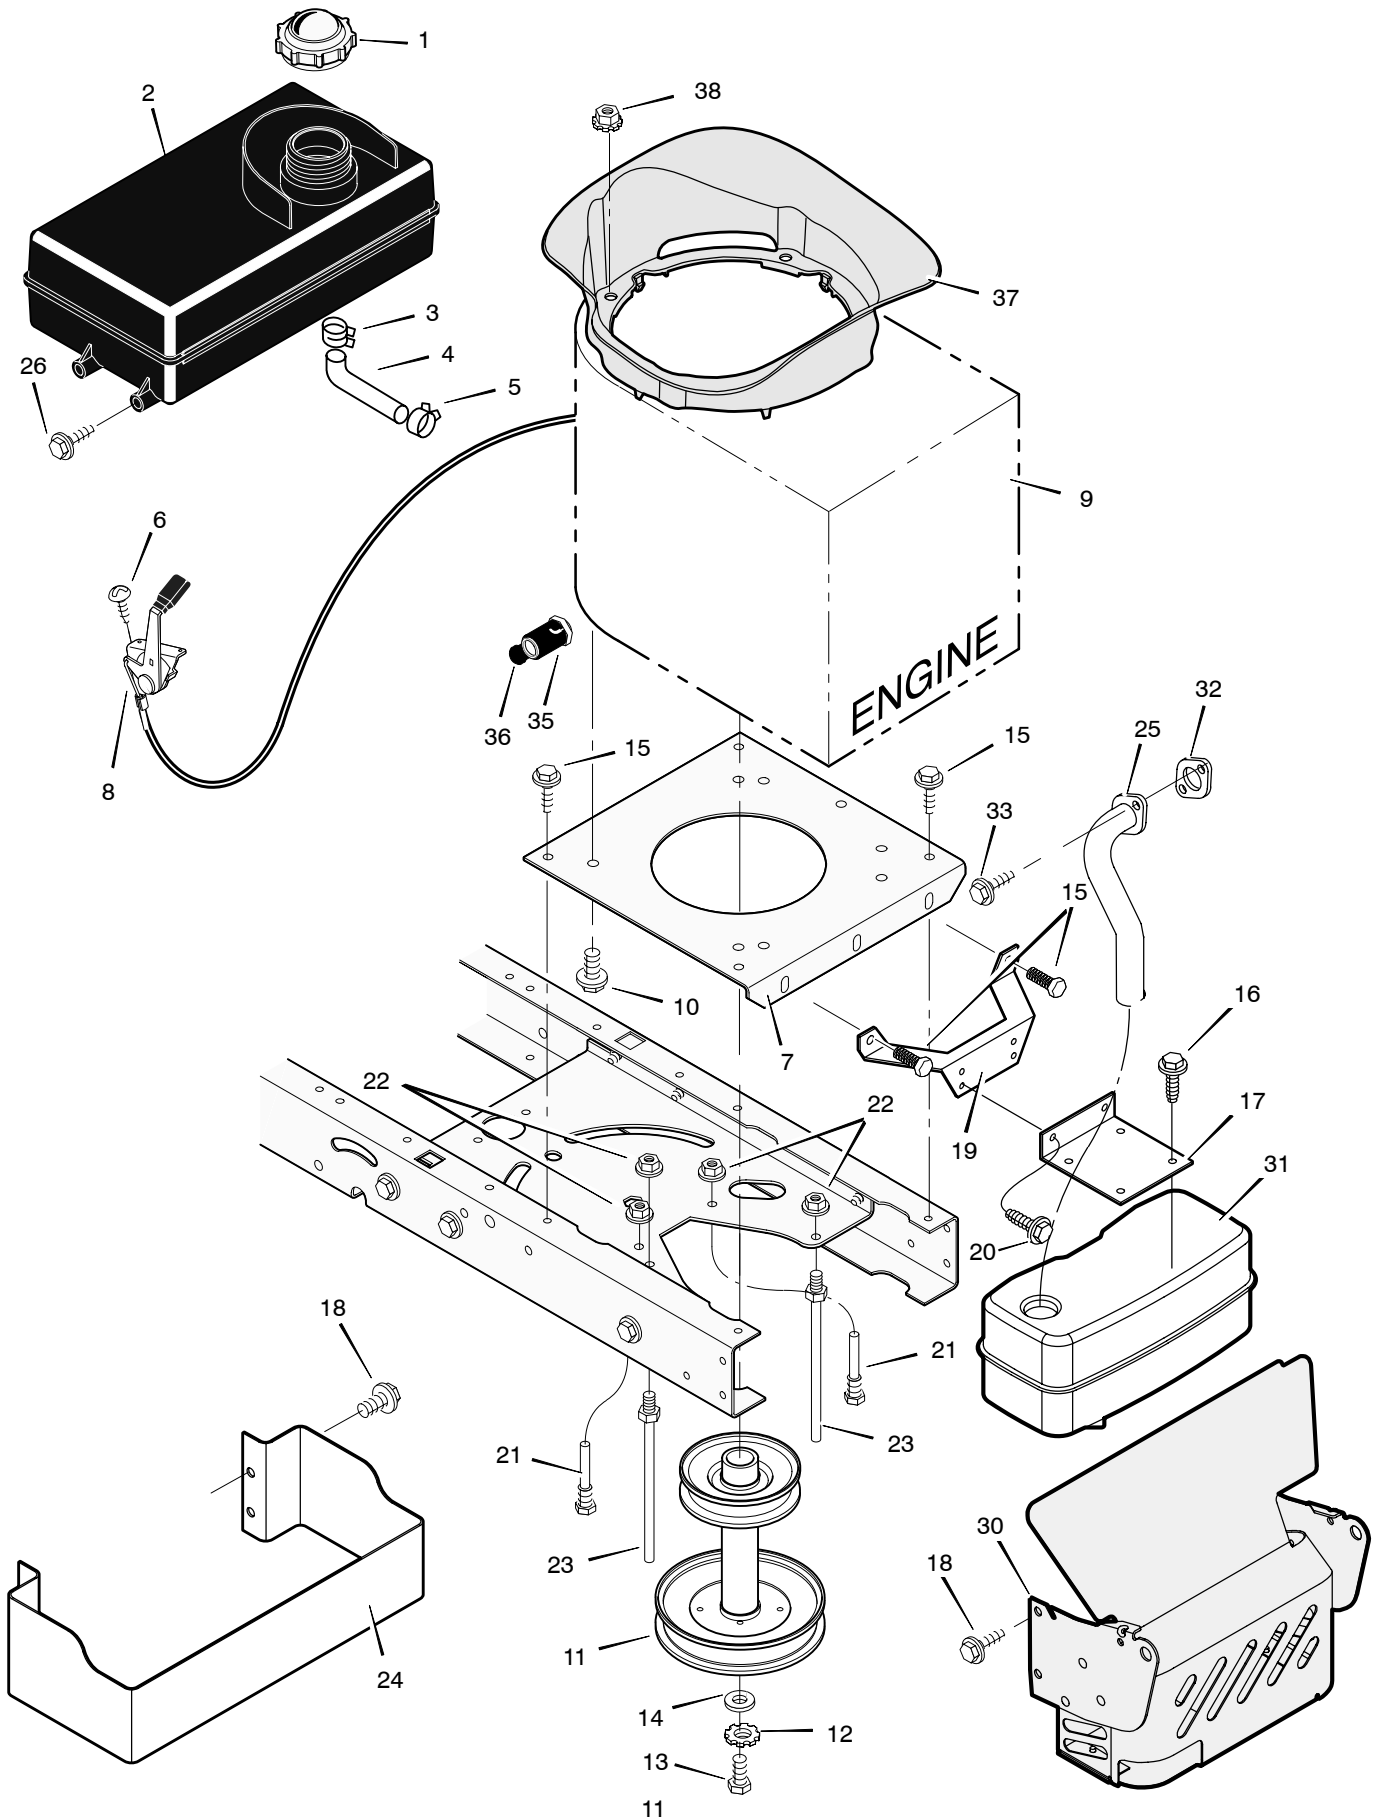

MODEL 425615x52A

REPAIR PARTS MOWER HOUSING

Key No.	Part No.	Description	Key No.	Part No.	Description
1	094199	Pulley, Jackshaft	33	002x53	Bolt, Carriage
2	15x140	Nut, Hex	34	1001200	Mandrell Housing
3	037x88	Belt, Mower Drive	35	690539E700	Bracket, Suspension
4	690387	Pulley, Idler	36	690411	Adapter, Blade
5	015x84	Nut, Flange	37	1001429E701	Blade
6	1001197	Spacer, Pulley **	38	17x166	Washer
8	690212E700	Link, Lift	39	17x165	Washer
9	094137	Pad, Friction	40	15x100	Nut
10	009x52	Bolt, Shoulder	41	166x4	Spring
11	094055E700	Bracket, Suspension	42	028x23	Cap, Push On
12	094049E700	Pad Assembly, Left Brake	43	094957 Z	Rod, Deflector
13	094068	Knob	44	094707 SE	Deflector Assembly
14	009x51	Bolt, Shoulder	45	094956E700	Bracket, Deflector Hinge
15	094128E700	Plate, Suspension	46	094686E701	Bracket, Front Hanger
16	166x43	Spring	47	017x45	Washer
17	015x79	Nut, Flange	48	094781	Guide, Belt
18	094192E700	Bracket, Suspension	49	690369	Spacer
19	095194	Pin, Hanger	50	094025	Bolt, Axle
20	017x91	Washer	51	017x91	Washer
21	0031x4	Pin, Hair	52	165x119	Spring, Extension
22	0025x7	Bolt	53	092683	Wheel, Gage
23	094051E700	Cover, Pulley	54	1001260E700	Bracket, Right Wheel
24	009x39	Bolt, Shoulder	55	092423E700	Bracket, Left Wheel
25	690408E700	Arm, Idler	57	26x249	Screw
26	166x41	Spring	58	094604E700	Stiffener
27	094047E700	Pad Assembly, Right Brake	59	094814E700	Housing, Blade *
28	094193E700	Bracket, Brake	60	031x11	Ring, Locking
29	166x42	Spring	61	015x98	Nut, Flange
30	094191E700	Bracket, Suspension	1-61	7601032	Complete Mower Housing Assembly
31	092426E700	Plate	62	094066	Guide, Belt
32	015x88	Nut, Flange			

* Includes Key No. 17, 18, 30, 31, 32, 33, 45, 46, 53, 54, 55, and 56.

** This part is included when ordering Key number 34.

MODEL 425615x52A

REPAIR PARTS ENGINE MOUNT