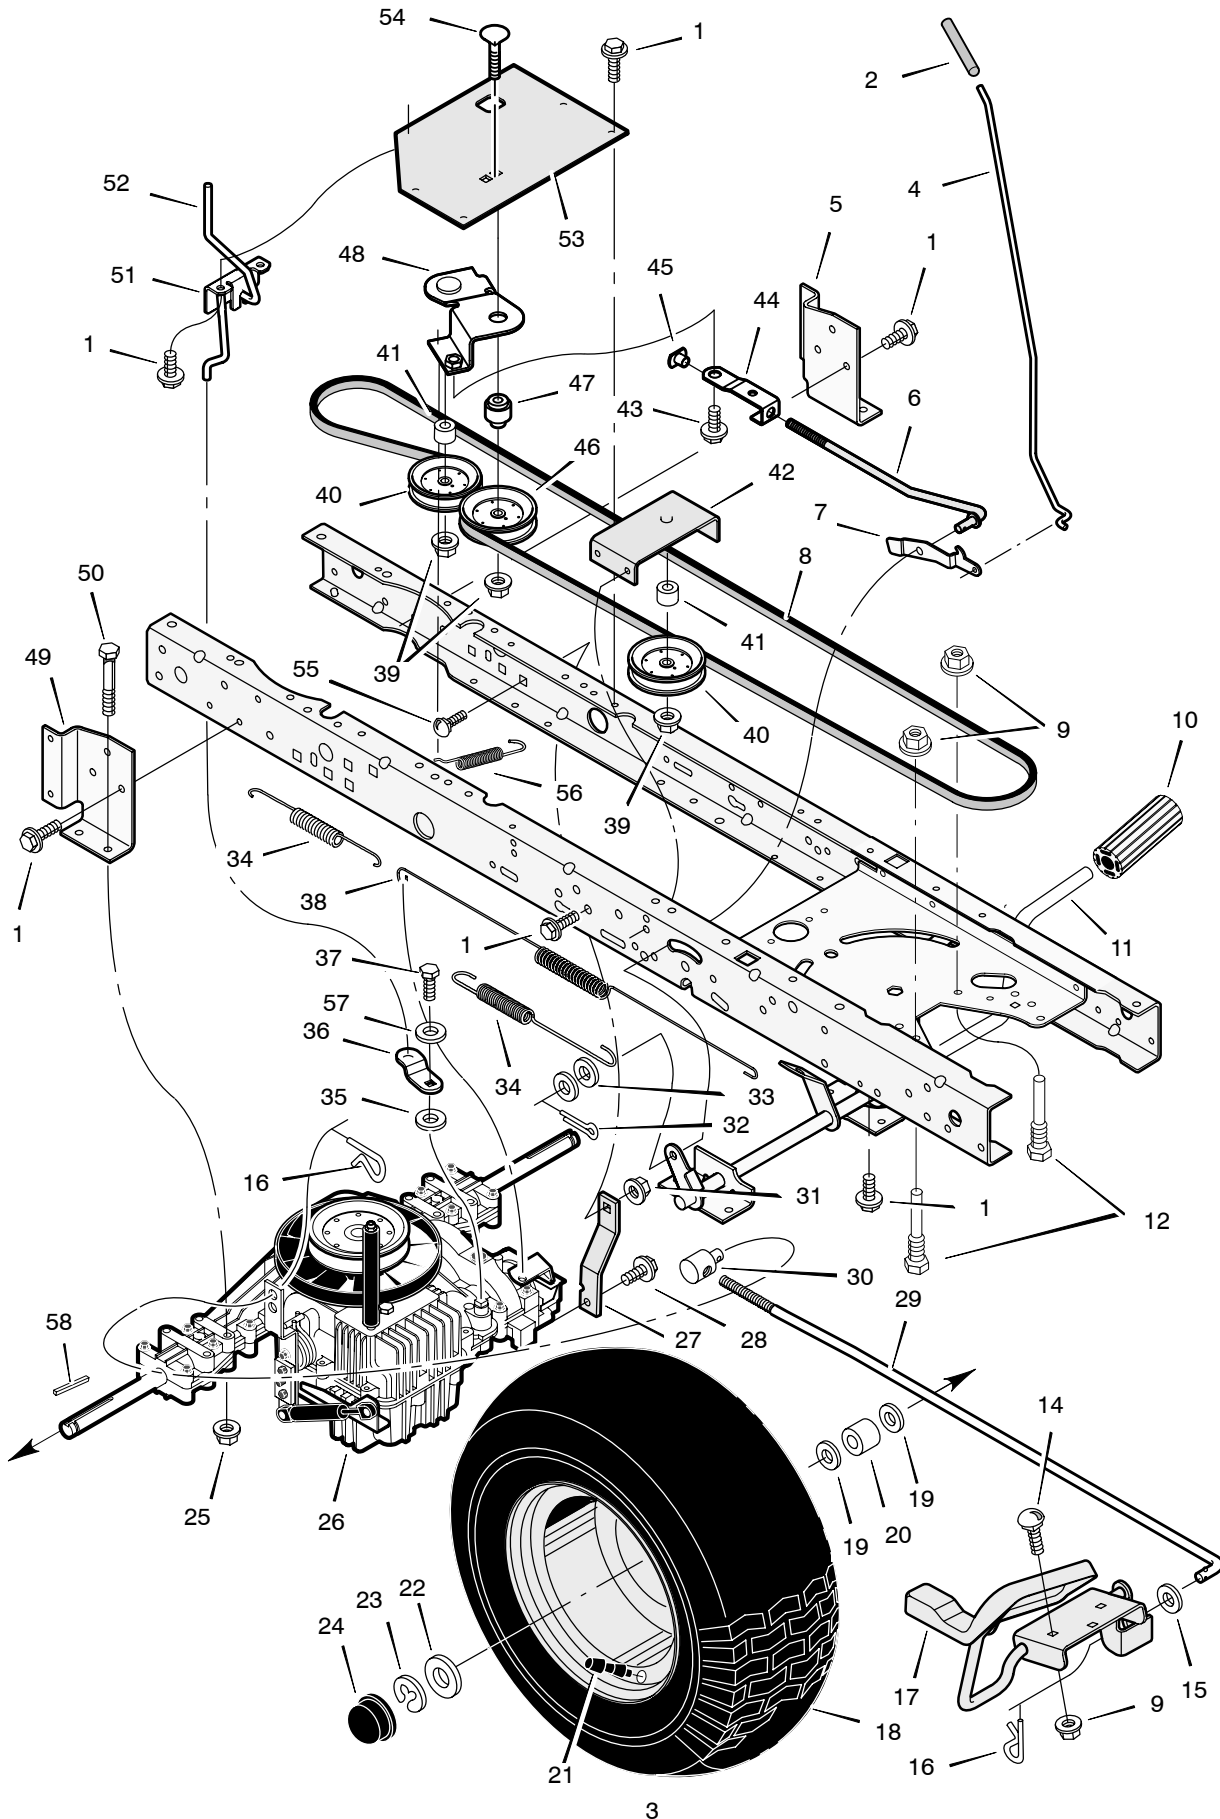

MODEL 425615x52A

REPAIR PARTS DRIVE ASSEMBLY

MODEL 425615x52A

REPAIR PARTS DRIVE ASSEMBLY

Key No.	Part No.	Description	Key No.	Part No.	Description
1	26x249	Screw	30	092132 Z	Nut, Adjusting
2	091079	Grip, Parking Brake	31	015x84	Nut, Centerlock
4	1001245 Z	Rod, Parking Brake	32	030x20	Pin, Cotter
5	094185E701	Bracket, Left Transaxle	33	017x48	Washer
6	1001013 Z	Rod, Clutch	34	165x92	Spring, Extension
7	094045 Z	Latch, Parking Brake	35	17x148	Washer
8	37x106	V-Belt, Drive	36	1001086 Z	Arm, Disconnect
9	015x79	Nut, Flange	37	06x105	Capscrew
10	021544	Pedal, Brake/Clutch	38	165x150	Spring, Brake
11	1001011E700	Assembly, Brake Pedal	39	015x98	Locknut, Flange
12	094384	Screw, Guide	40	690409	Pulley, Idler
14	002x53	Bolt, Carriage	41	690369	Spacer
15	017x57	Washer	42	1001097	Bracket, Idler Assembly
16	0031x4	Pin, Hair	43	009x49	Bolt, Shoulder
17	1001231E700	Pedal Assembly, Hydro	44	1001007 Z	Link, Clutch
18	092300-601	Wheel & Tire Ass'y, Rear	45	1001014	Nut, Tee
--	024430	Tire ONLY *	46	690410	Pulley, Idler
--	407049	Tube ONLY	47	1001012	Bushing, Pivot
19	17x160	Washer	48	1001018 Z	Arm Assembly, Idler
20	690554 Z	Spacer	49	094184E700	Bracket, Right Transaxle
21	024373	Stem, Valve	50	01x155	Bolt, Hex
22	17x195	Washer	51	1001214 Z	Bracket, Disconnect
23	0011x3	E-Ring	52	1001215 Z	Rod, Disconnect
24	094618	Cap, Hub	53	1001108E701	Bracket, Idler Pivot
25	015x88	Nut, Centerlock	54	002x92	Bolt, Carriage
26	**	Transaxle, Peerless HYDRO	55	002x78	Bolt, Carriage
27	1001085E701	Strap, Torque	56	165x155	Spring, Clutch
28	26x216	Screw	57	017x38	Washer
29	1001234 Z	Rod, Control	58	021553	Key, Woodruff 3/16"

* When you order a tire, make sure to give the brand name of the tire so that the tread pattern on the tire will match.

** For information on Replacement Parts see the Central Parts Distributor in your area.