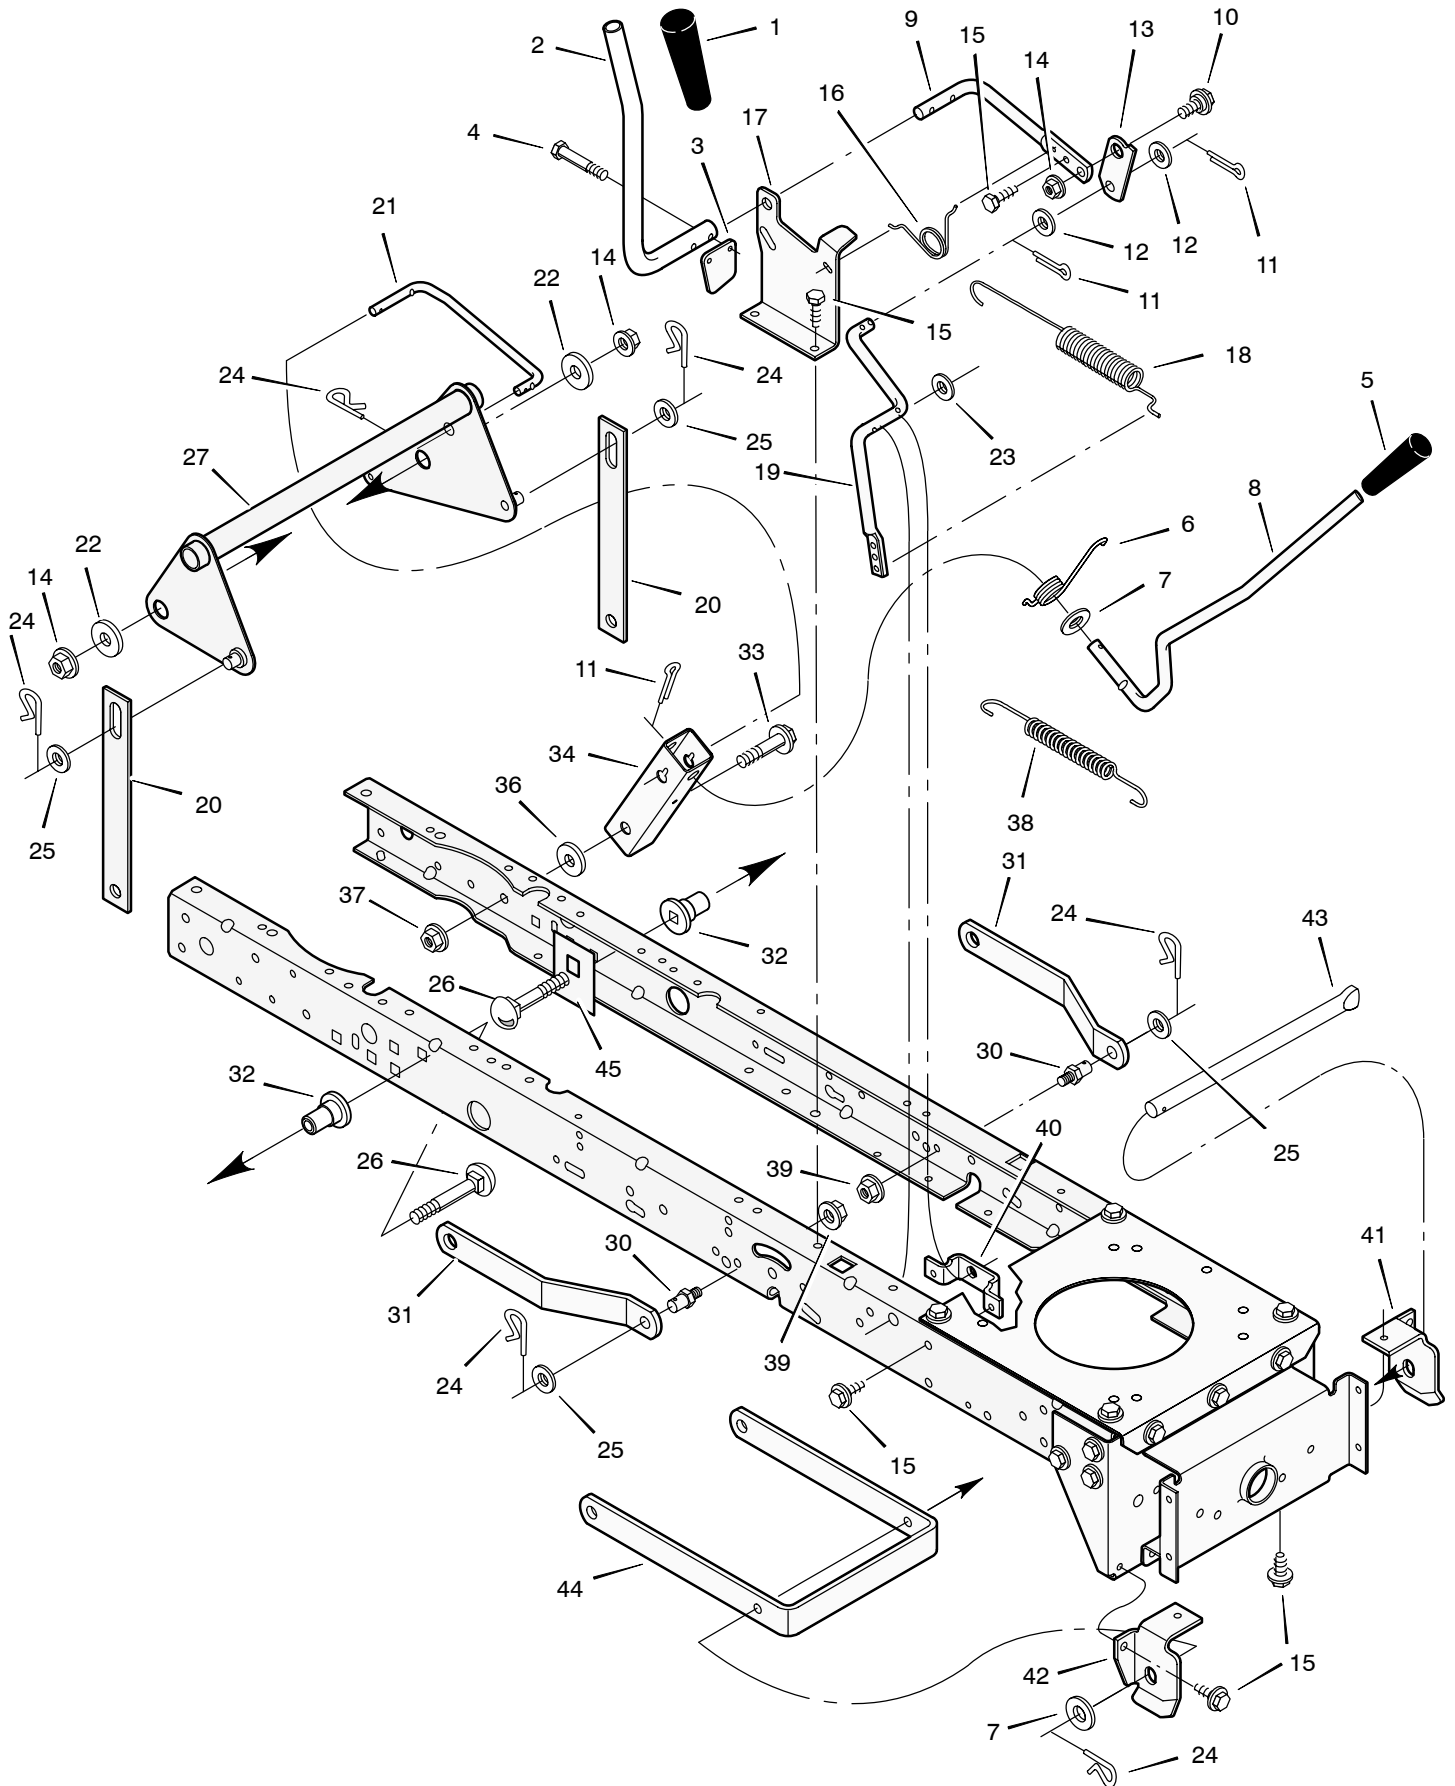

MODEL 425615x52A

REPAIR PARTS MOWER HOUSING SUSPENSION

MODEL 425615x52A

REPAIR PARTS MOWER HOUSING SUSPENSION

Key No.	Part No.	Description	Key No.	Part No.	Description
1	092698	Grip, PTO	23	017x57	Washer
2	094826 Z	Handle, PTO	24	0031x4	Pin, Hair
3	094022 Z	Pad, Switch	25	017x91	Washer
4	0025x3	Bolt	26	002x85	Bolt, Carriage
5	092697	Grip	27	1001111E700	Lever Assembly, Lift
6	166x40	Spring	30	094067	Pin
7	17x103	Washer	31	094055E700	Bracket, Rear Suspension
8	690533	Handle, Lift	32	690151	Spacer, Lifter
9	094017 Z	Lever, PTO	33	009x53	Bolt, Shoulder
10	009x39	Bolt, Shoulder	34	094015E700	Bracket, Pivot
11	030x20	Pin, Cotter	36	17x191	Washer
13	094004 Z	Link, PTO	37	015x84	Nut, Flange
14	015x84	Nut, Flange	38	165x131	Spring
15	26x249	Screw	39	015x68	Nut, Flange
16	166x39	Spring	40	094005E700	Bracket, PTO
17	094018E700	Bracket, PTO	41	094027E700	Hanger, Left Deck
18	165x119	Spring	42	094026E700	Hanger, Right Deck
19	690394E700	Crank, PTO	43	094158 Z	Rod, Hanger
20	690212E700	Link, Lift	44	690539E700	Bracket, Suspension
21	690122E700	Link, Lift Handle	45	1001098E700	Plate, Stiffening
22	17x168	Washer