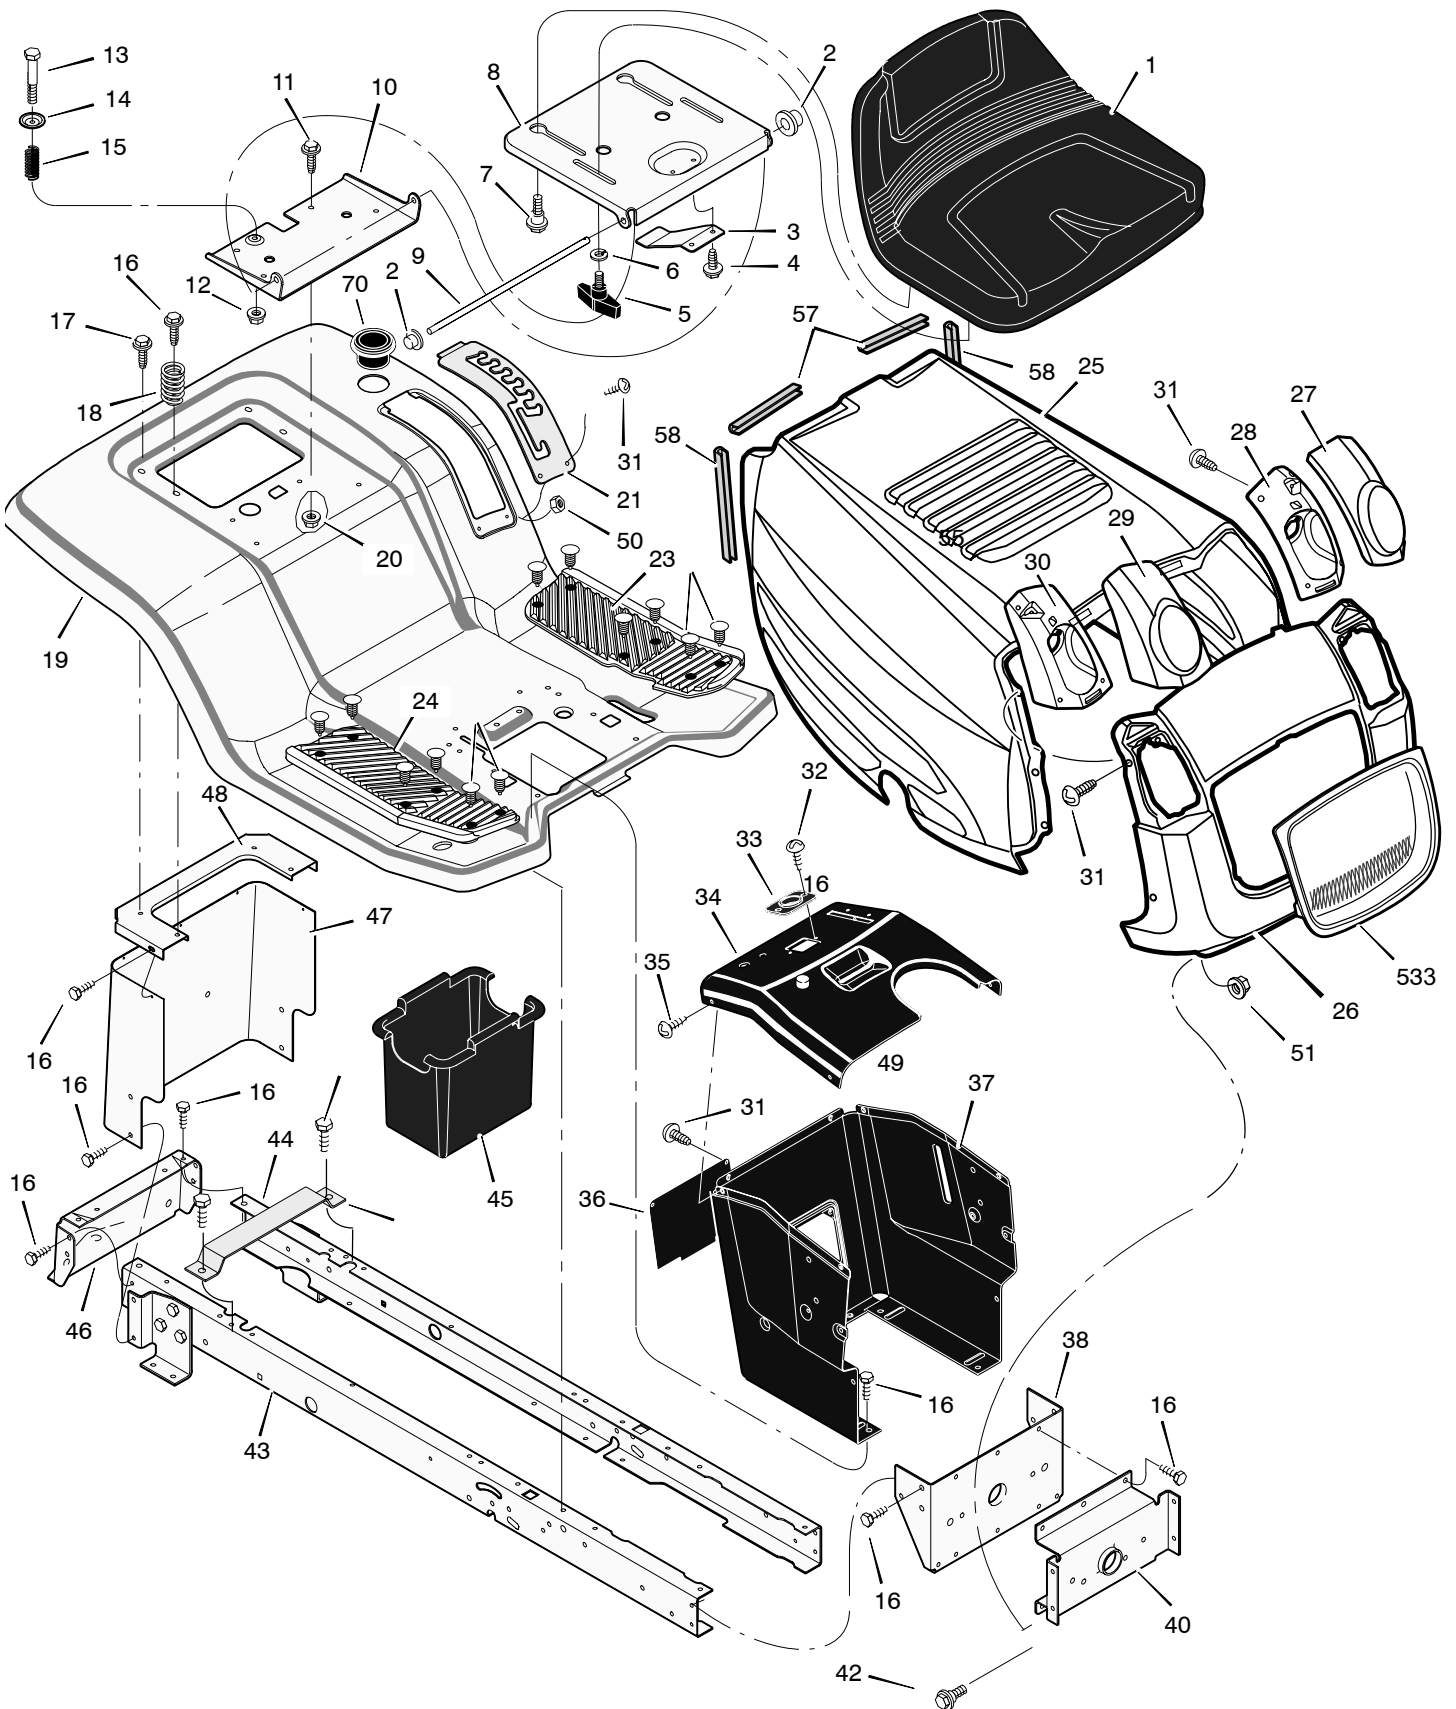

MODEL 425615x52A

48X5502 TEXAS HJELM STREAMER, HØJRE

48X5503 TEXAS HJELM STREAMER, VENSTRE

REPAIR PARTS CHASSIS & HOOD

MODEL 425615x52A

REPAIR PARTS CHASSIS & HOOD

Key No.	Part No.	Description	Key No.	Part No.	Description
1	095236	Seat	29	1001551	Lens, Right
2	028x23	Cap, Push On	30	1001549	Housing, Right Headlamp
3	094057	Spring	31	26x270	Screw
4	26x229	Screw	32	26x238	Screw
5	1001054	Bolt, Wing	33	1001491	Bearing, Steering
6	017x47 Z	Washer	34	1001594E717	Dash
7	009x56	Bolt, Shoulder	35	26x201	Screw
8	094154E701	Support, Seat	36	093007E701	Panel, Access
9	094156 Z	Rod, Pivot	37	095318E717	Support, Dash
10	1001648E701	Bracket, Pivot	38	1001270E701	Bracket, Rear Hanger
11	001x45	Bolt	40	094007E701	Axle, Hanger
12	015x89	Nut	42	009x58	Bolt, Shoulder
13	009x55	Bolt, Shoulder	43	1001928E701	Frame, Right
14	094155 Z	Washer	44	1001927E701	Frame, Left
15	164x31	Spring	45	690424	Container, Battery
16	26x249	Screw	46	1001002E700	Plate, Hitch
17	26x263	Screw	47	1001906E700	Plate, Rear
18	164x30	Spring	48	094186E701	Top, Rear Plate
19	1001556E013	Deck, Seat	49	690482E701	Bracket, Battery Support
20	15x123	Nut	50	015x81	Nut
21	094886E700	Plate, Lift	51	15x124	Nut
22	009x47	Screw	53	1001541	Insert, Grille
23	095437	Mat, Left	54	26x259	Screw
24	095438	Mat, Right	55	0193x3	Fastener, Panel (Gray)
25	1001660E013	Hood	57	1001652	Trim, Hood (3.75")
--	1001849	Baffle, Foam *	58	1001653	Trim, Hood (6.5")
26	1001533E717	Grille	70	1001542	Holder, Cup
27	1001552	Lens, Left	--	1001482	Bag Assembly, Parts
28	1001550	Housing, Left Headlamp	--	F-040746L	Instruction Book & Parts List