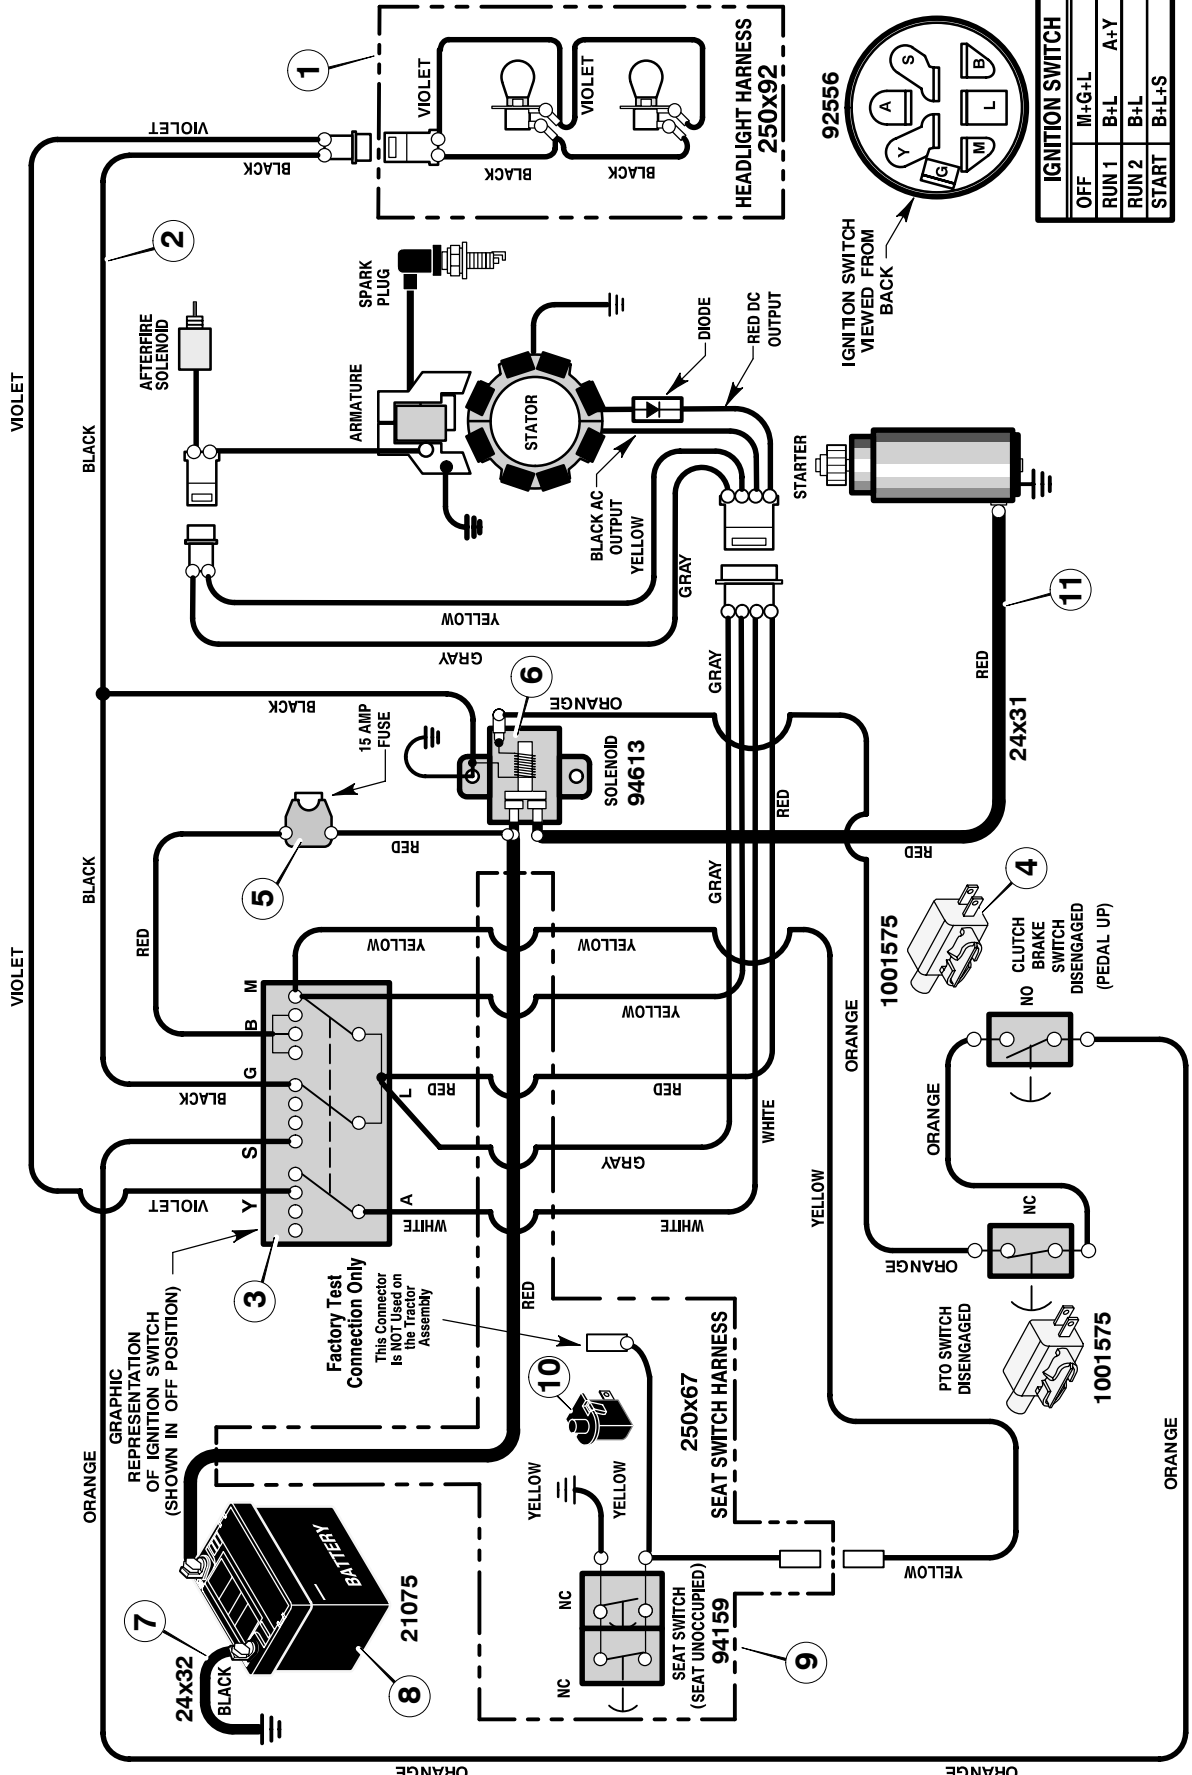

* Includes Key No. 17, 18, 30, 31, 32, 33, 45, 46, 53, 54, 55, and 56.

** This part is included when ordering Key number 34.

MODEL 425615x52A

REPAIR PARTS ENGINE MOUNT

Key No.	Part No.	Description
1	092317	Fuel Cap **
2	094073	Fuel Tank
3	095197	Hose Clamp **
4	7601033	Fuel Line (Must be cut to length) **
5	095197	Hose Clamp **
6	26x201	Screw
7	094006E700	Plate, Engine
8	092371	Throttle Control
9	— † —	Engine, Briggs & Stratton –INTEK
10	0025x7	Bolt, Engine Mount
11	690439 Z	Stack Pulley Assembly
12	019x35	Lockwasher
13	01x140	Bolt, Hex
14	17x170	Washer
15	26x249	Screw
16	26x229	Screw
17	690538E701	Bracket, Muffler
18	26x277	Screw
19	690537	Bracket, Muffler Mount
20	26x263	Screw
21	094384	Guide, Belt
22	015x79 Z	Nut, Flange
23	094066	Guide, Belt
24	1001620–717	Guard, Heat Shield
25	1001496	Exhaust Tube, Single
26	26x253	Screw
30	1001659–717	Shield, Heat
31	094654	Muffler
32	091309	Gasket
33	06x103	Screw
35	325547	Valve, Oil Drain
36	327422	Cap, Oil Drain
37	1001660	Plenum
38	015x66	Nut, Keps 1/4–20

** These parts are included with Key No. 2

† For information on Replacement Parts for this engine contact the manufacturer.

MODEL 425615x52A

REPAIR PARTS ELECTRICAL SYSTEM

IGNITION SWITCH	
OFF	M+G+L
RUN 1	B+L A+Y
RUN 2	B+L
START	B+L+S

MAIN HARNESS: 250X112
SEAT: 250X67; LIGHT : 250X92

Key No.	Part No.	Description
1	250x92	Harness, Light Wire
	1001716	Socket, Light
	090084	Bulb, Light
2	250x112	Harness, Chassis Wire
3	092556	Switch, Ignition
	1001304	Key, Ignition
	091489	Nut, Hex
	091488	Cap, Ignition
4	1001575	Switch, Limit
5	302031	Fuse
	407078	Holder, Fuse
6	094613	Solenoid
	26x229	Screw, Mounting
	15x116	Locknut
7	024x32	Cable, Battery Ground
	26x229	Screw, Ground Cable
8	021075	Battery
	002x82	Bolt, Carriage
	014x79	Wingnut
	690604	Boot, Battery –Positive
9	250x67	Harness, Seat Switch Wire
10	094159	Switch, Seat Sensor
11	024x31	Cable