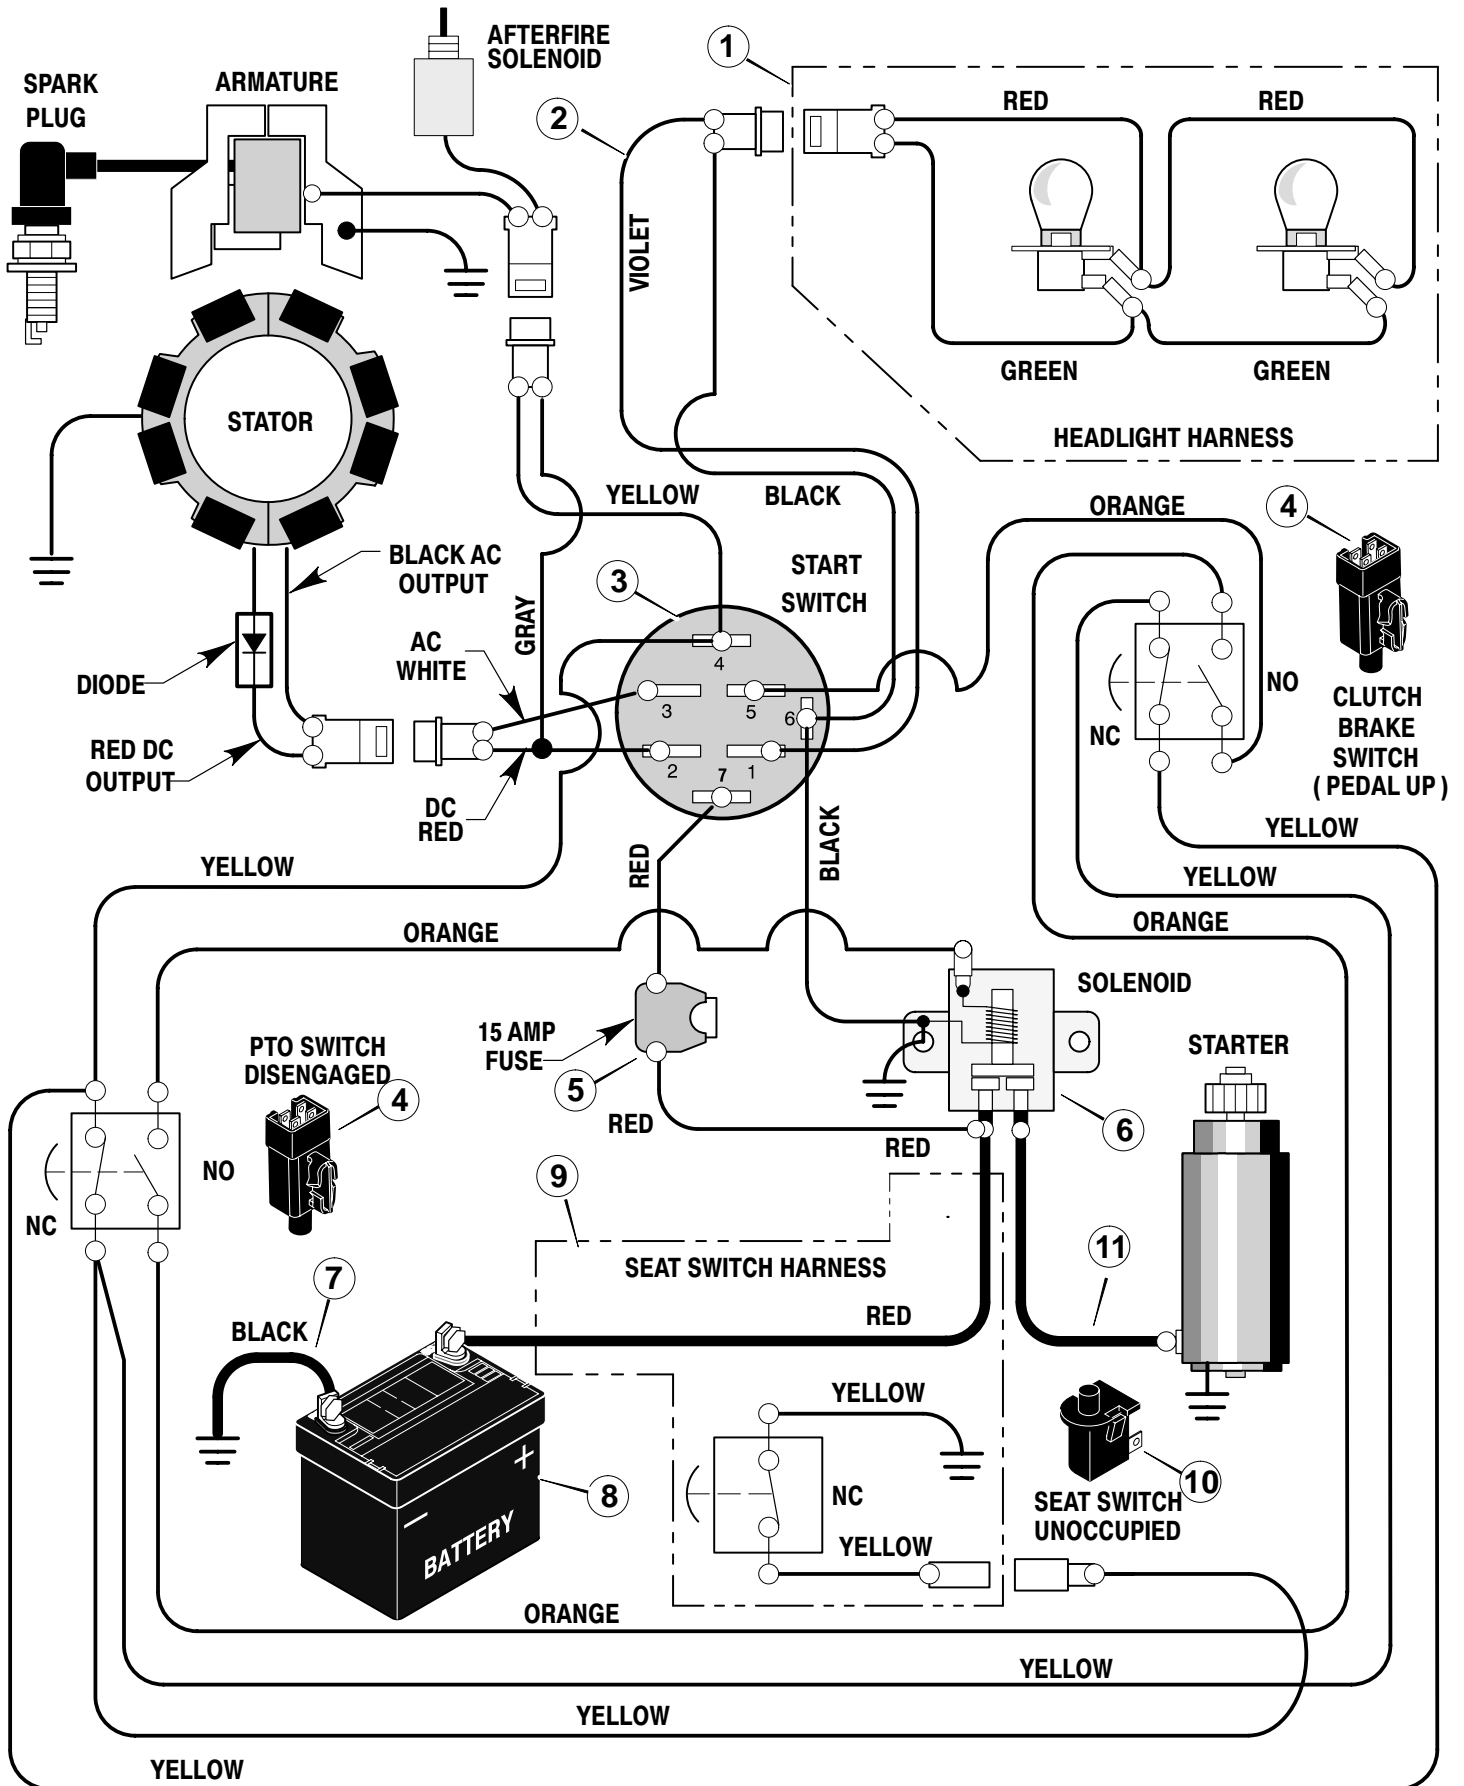

* Includes Key No. 17, 18, 30, 31, 32, 33, 45, 46, 53, 54, 55, and 56.

MODEL 42560x52A

REPAIR PARTS ENGINE MOUNT

MODEL 42560x52A

REPAIR PARTS ENGINE MOUNT

Key No.	Description	Part No.
1	Fuel Cap	92317
2	Fuel Tank	94073
3	Hose Clamp	95197
4	Fuel Line	23717
5	Hose Clamp	95197
6	Screw	26x201
7	Plate, Engine	94006E700
8	Throttle Control	91989
9	Engine	—
—	Muffler	95206
—	Gasket, Muffler	91309
—	Adapter, Muffler	95207
—	Screw, Adapter	6x103
—	Bolt, Muffler	9x59
—	Lock, Screw	92378
10	Bolt, Engine Mount	25x7
11	Stack Pulley Assembly	690440 Z
12	Lockwasher	19x35
13	Bolt, Hex	1x140
14	Washer	17x170
15	Screw	26x249
21	Guide, Belt	93349
22	Nut, Flange	15x79Z
23	Guide, Belt	94781
26	Screw	26x253
28	Pipe, Exhaust	92855
29	Clamp	92558
30	Shield, Heat	94324
31	Screw	26x263

MODEL 42560x52A

REPAIR PARTS ELECTRICAL SYSTEM

MODEL 42560x52A

REPAIR PARTS ELECTRICAL SYSTEM

Key No.	Description	Part No.
1	Harness, Light Wire	250x92
	Socket, Light	92372
	Bulb, Light	90084
2	Harness, Chassis Wire	250x87
3	Switch, Ignition	92556
	Key, Ignition	20729
	Nut, Hex	91489
	Cap, Ignition	91488
4	Switch, Limit	94136
5	Fuse	54212
	Holder, Fuse	407078
6	Solenoid	94613
	Screw, Mounting	26x229
	Locknut	15x116
7	Cable, Battery Ground	24x32
	Screw, Ground Cable	26x213
8	Battery	21075
	Bolt, Carriage	2x82
	Wingnut	14x79
9	Harness, Seat Switch Wire	250x67
10	Switch, Seat Sensor	94159
11	Cable	24x31