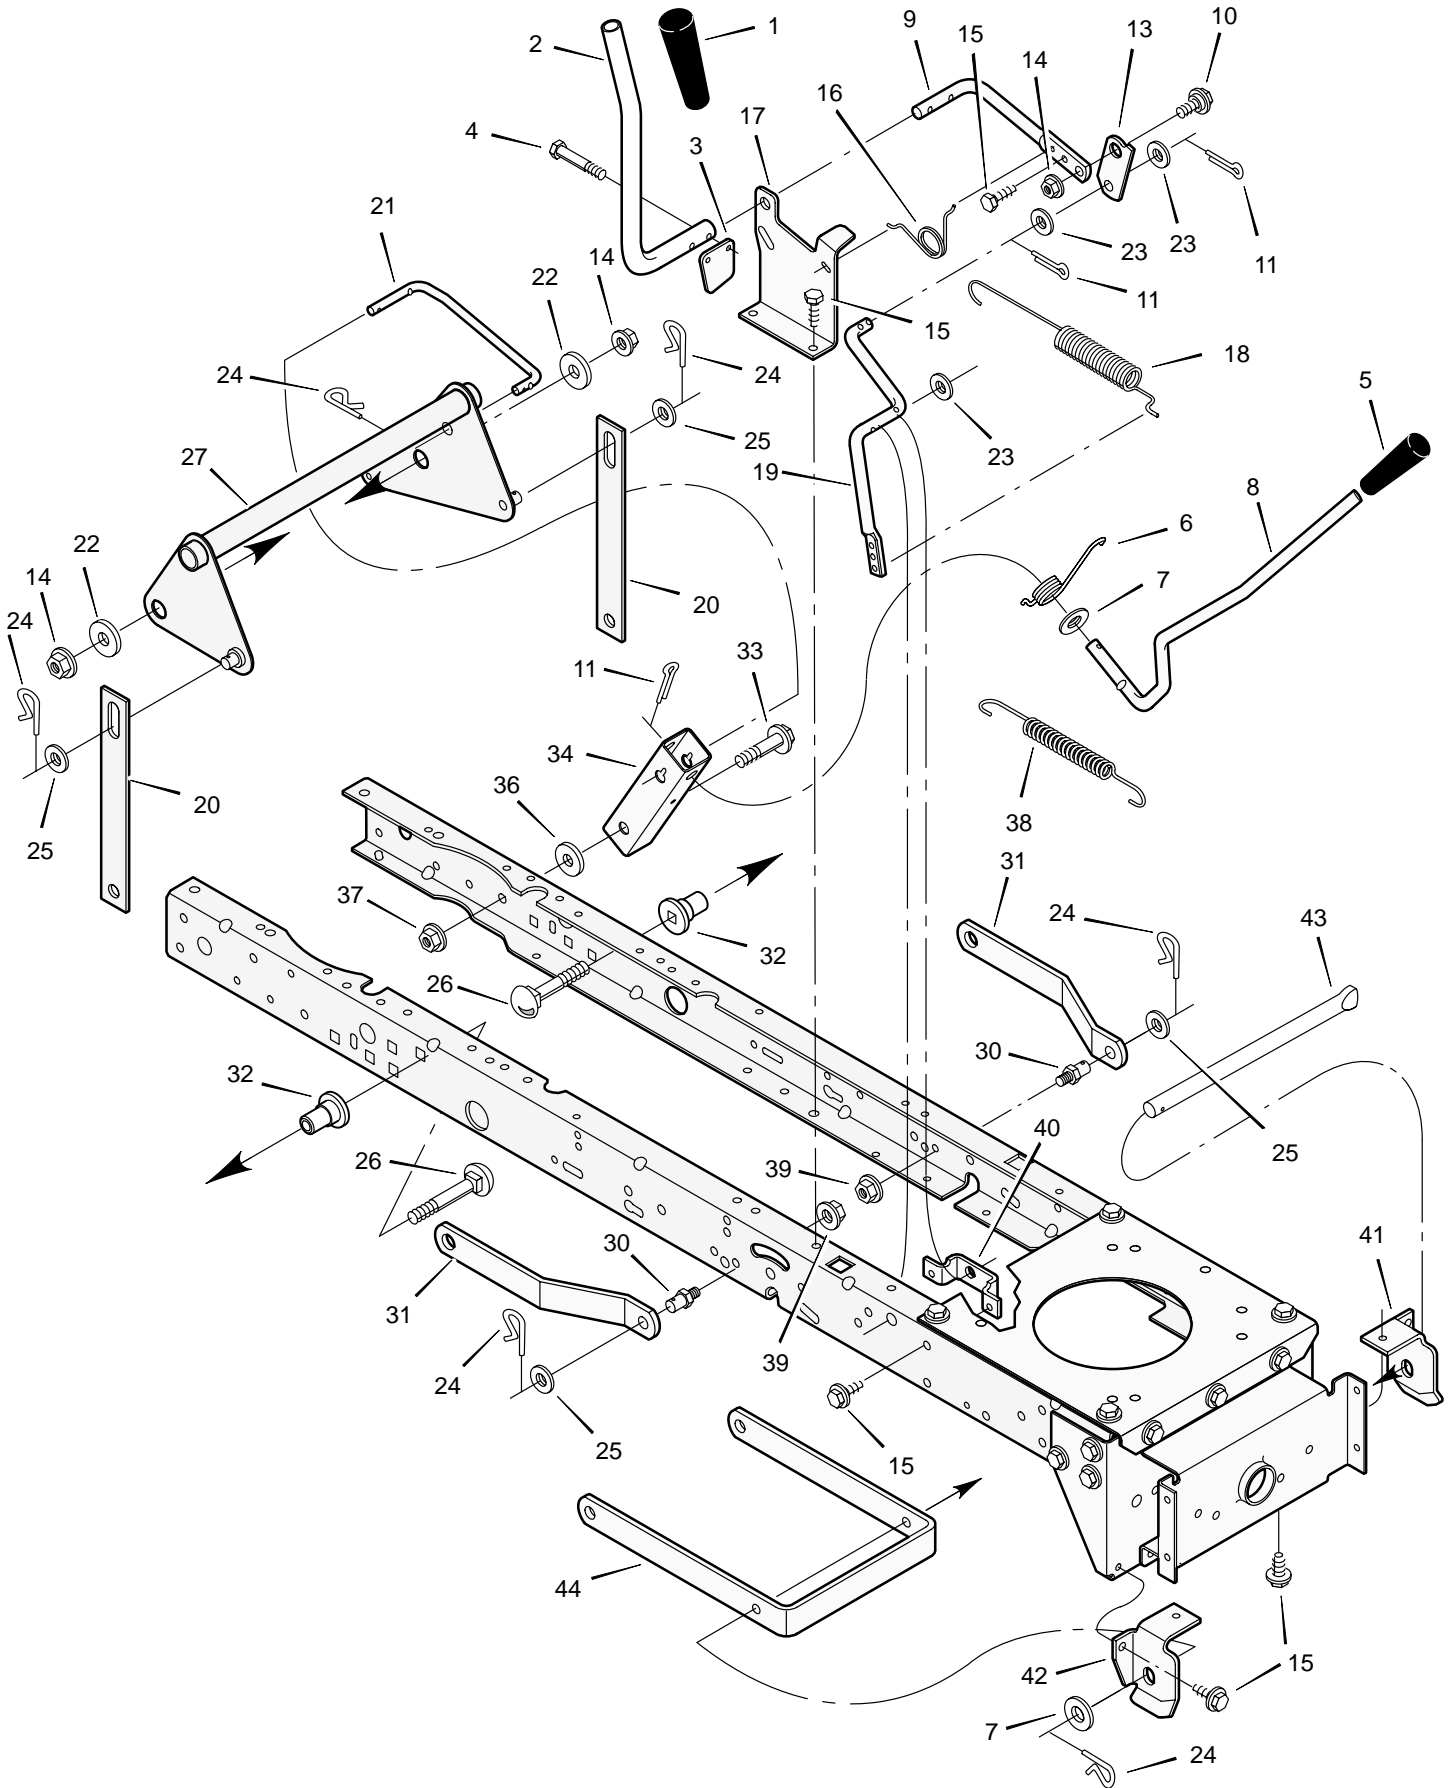

MODEL 42560x52A

REPAIR PARTS STEERING

Key No.	Description	Part No.	Key No.	Description	Part No.
1	Wheel, Steering	95185	23	Washer	17x104
2	Post, Steering	690625	24	Washer	17x53 Z
3	Insert, Steering Wheel	711326	25	Nut, Flange	15x84
4	Bearing	94124	26	Axle Assembly	690210E700
5	Nut, Flange	15x111	27	Drag Link, Left	95329E700
6	Bolt, Shoulder	9x57	28	Spindle Assembly, Right	94575E700
7	Gear, Pinion	690183E700	29	Drag Link, Right	95328E700
8	Ring, Snap	11x25	30	Screw	26x249
9	Gear, Sector	94121E700	31	Bearing, Wheel	91334
10	Bearing	94123	32	Stem, Valve	24373
11	Bolt	1x84	33	Tire *	91912
12	Plate, Steering	1001024E700	—	Tube	407924
13	Plate, Engine	94006E700	34	Wheel and Tire Assembly	94579-601
14	Nut, Flange	15x88	35	Washer	17x195
15	Nut, Flange	15x118	36	Washer	17x192
16	Bracket, Hanger	94013E700	37	Washer	17x113
17	Axle, Hanger	94007E700	38	Hub Cap	94618
18	Bolt	1x146	39	Screw	26x267
19	Pin, Cotter	30x49	40	Bellows	92059
20	Bearing	690150	41	Bolt	25x3
21	Spindle Assembly, Left	94576E700	42	Washer	17x146
22	Bolt	1x111			

* When you order a tire, make sure to give the brand name of the tire so that the tread pattern on the tire will match.

MODEL 42560x52A

REPAIR PARTS MOWER HOUSING SUSPENSION