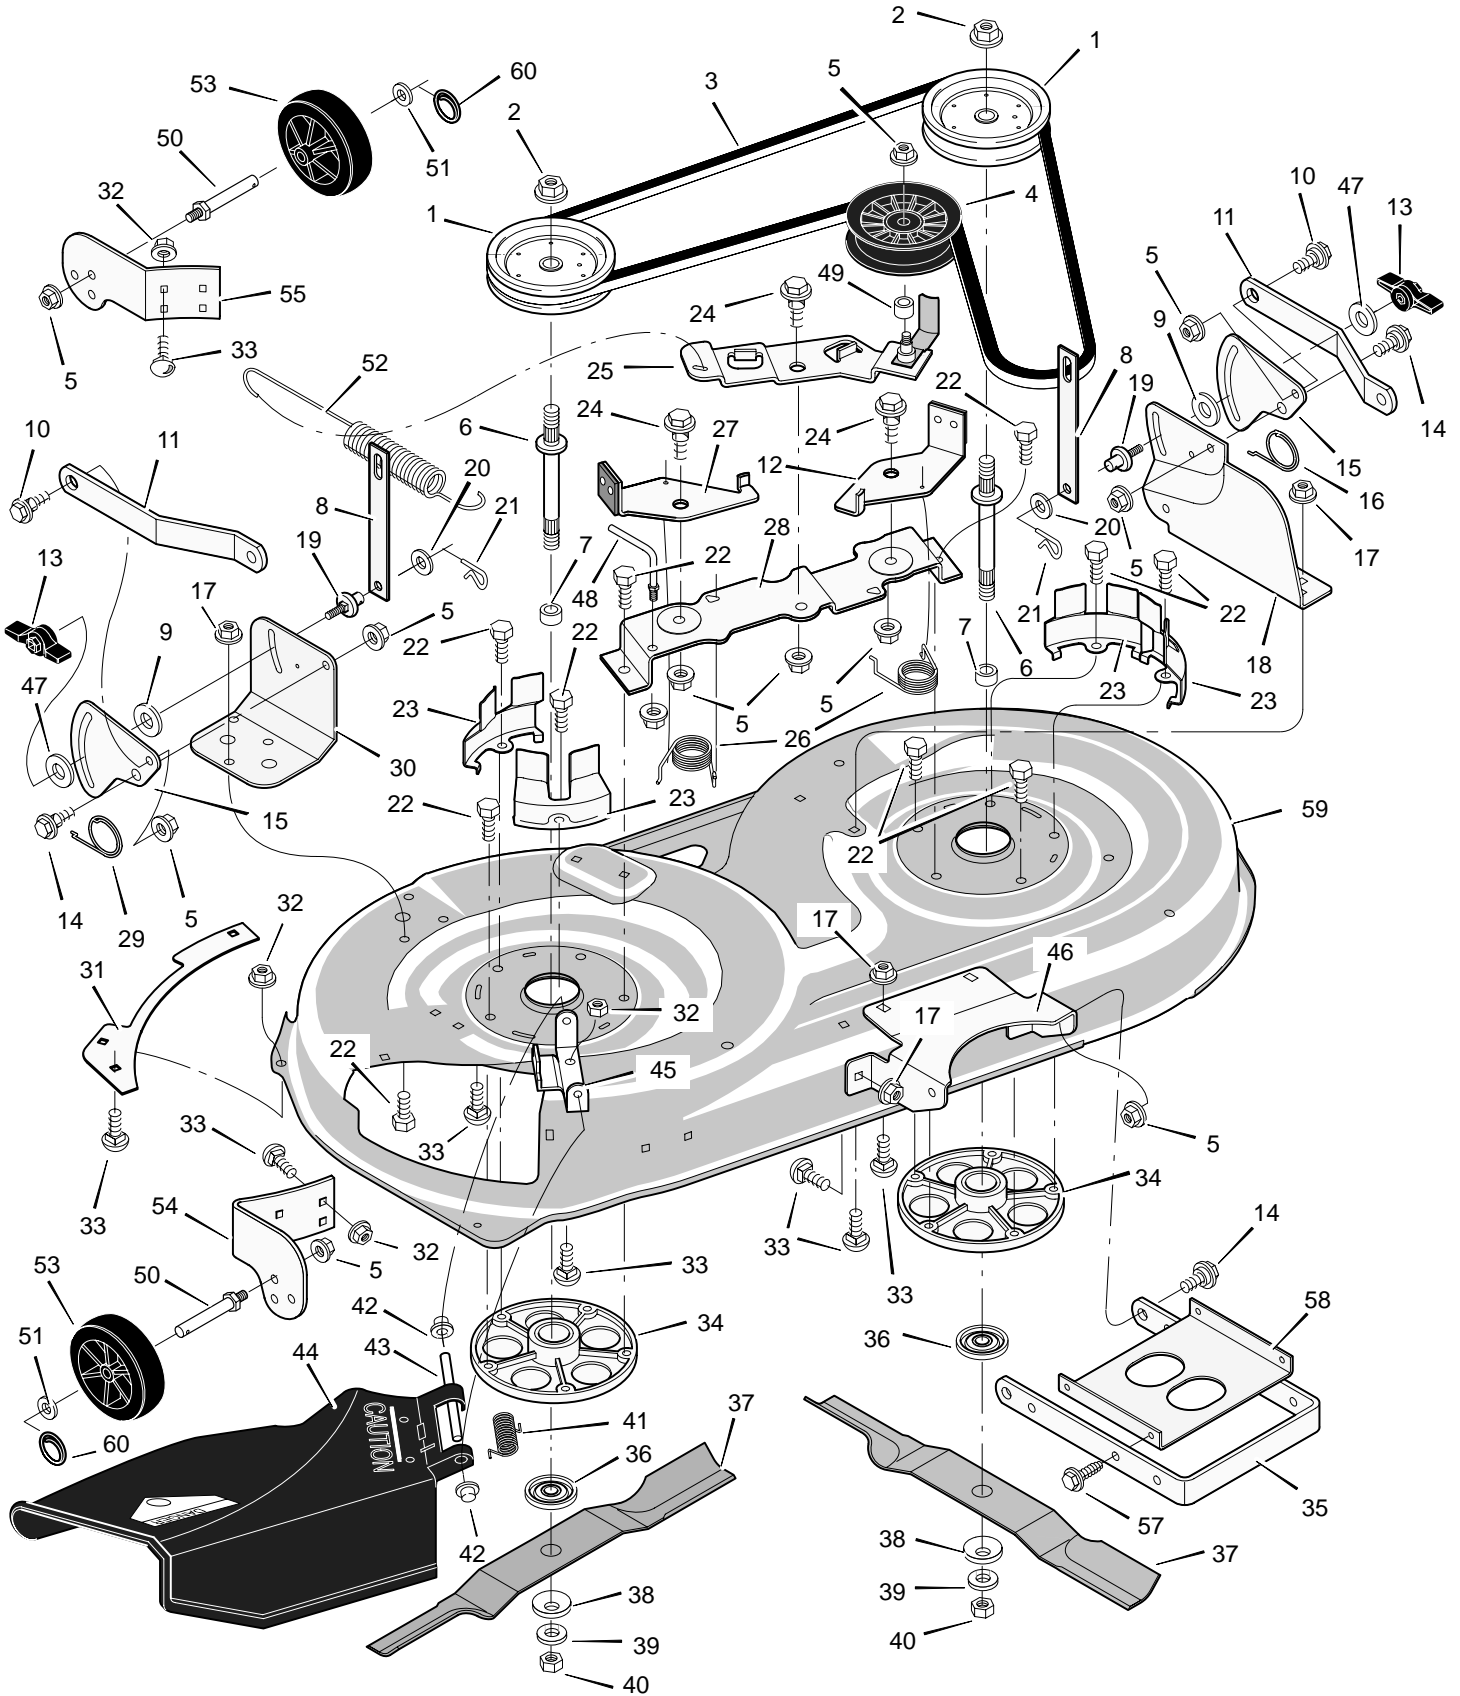

MODEL 42560x52A

REPAIR PARTS MOWER HOUSING SUSPENSION

Key No.	Description	Part No.	Key No.	Description	Part No.
1	Grip	92698	22	Washer	17x168
2	Handle, PTO	94100 Z	23	Washer	17x57
3	Pad, Switch	94022 Z	24	Pin, Hair	31x4
4	Bolt	25x3	25	Washer	17x91
5	Grip	92697	26	Bolt, Carriage	2x85
6	Spring	166x40	27	Lever Assembly, Lift	690363E700
7	Washer	17x103	30	Pin	94067
8	Handle, Lift	690533	31	Bracket, Rear Suspension	94055E700
9	Lever, PTO	94017 Z	32	Spacer, Lifter	690151
10	Bolt, Shoulder	9x39	33	Bolt, Shoulder	9x53
11	Pin, Cotter	30x20	34	Bracket, Pivot	94015E700
13	Link, PTO	94004 Z	36	Washer	17x191
14	Nut, Flange	15x84	37	Nut, Flange	15x84
15	Screw	26x249	38	Spring	165x131
16	Spring	166x39	39	Nut, Flange	15x68
17	Bracket, PTO	94018E700	40	Bracket, PTO	94005E700
18	Spring	165x119	41	Hanger, Left Deck	94027E700
19	Crank, PTO	690394E700	42	Hanger, Right Deck	94026E700
20	Link, Lift	690212E700	43	Rod, Hanger	94158Z
21	Link, Lift Handle	690122E700	44	Bracket, Suspension	94058E700

MODEL 42560x52A

REPAIR PARTS MOWER HOUSING