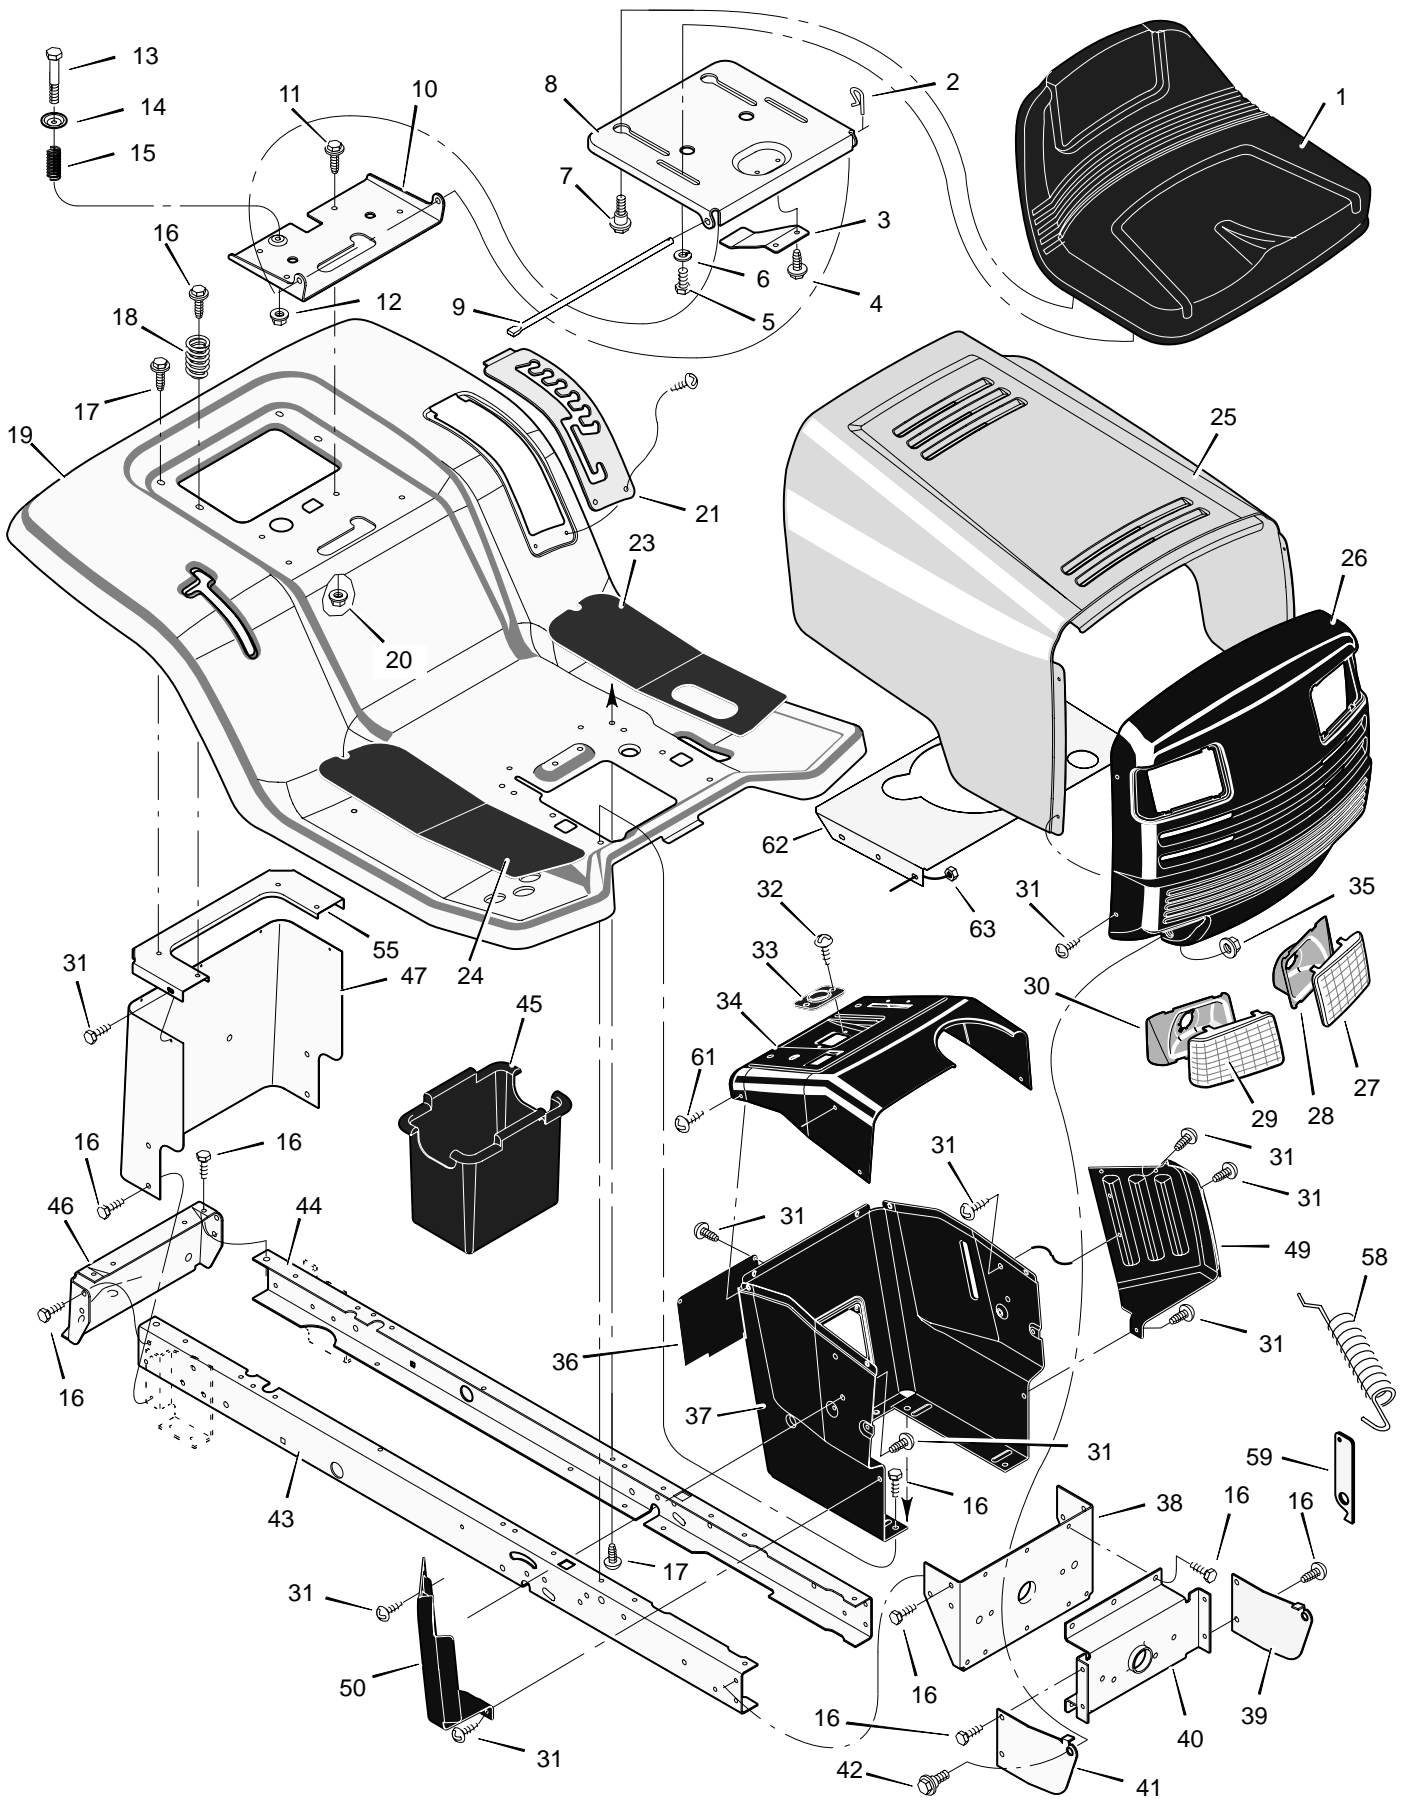

MODEL 42560x52A

REPAIR PARTS CHASSIS & HOOD

MODEL 42560x52A

REPAIR PARTS CHASSIS & HOOD

Key No.	Description	Part No.	Key No.	Description	Part No.
1	Seat	94163	30	Bezel, Right	94088 Z
2	Cap, Push On	28x23	31	Screw	26x270
3	Spring	94057	32	Screw	26x238
4	Screw	26x229	33	Bearing, Steering	94075
5	Bolt, Wing	94160	34	Dash	94590E700
6	Washer	17x47	35	Nut	15x84
7	Bolt, Shoulder	9x56	36	Panel, Access	93007E700
8	Support, Seat	94154E700	37	Support, Dash	95318E700
9	Rod, Pivot	94156 Z	38	Bracket, Rear Hanger	94013E700
10	Bracket, Pivot	94153E700	39	Support, Left Grille	94085E700
11	Bolt	1x45	40	Axle, Hanger	94007E700
12	Nut	15x89	41	Support, Right Grille	94084E700
13	Bolt, Shoulder	9x55	42	Bolt, Shoulder	9x58
14	Washer	94155 Z	43	Frame, Right	1001022E700
15	Spring	164x31	44	Frame, Left	1001023E700
16	Screw	26x249	45	Container, Battery	690424
17	Screw	26x263	46	Plate, Hitch	1001002E700
18	Spring	164x30	47	Panel, Rear	94187E700
19	Deck, Seat	94150E020	49	Panel, Left Side	95218E700
20	Nut	15x88	50	Panel, Right Side	95217E700
21	Plate, Index	94886E700	55	Plate, Rear	690218E700
23	Mat, Left	94109	58	Extension, Spring	165x124
24	Mat, Right	94108	59	Bracket	94830 Z
25	Hood	94322E020	61	Screw	26x201
26	Grille	94087E700	62	Plenum	94113E701
27	Lens, Left	94093	63	Nut	15x66
28	Bezel, Left	94089 Z	—	Book, Instruction	F-000775L
29	Lens, Right	94092