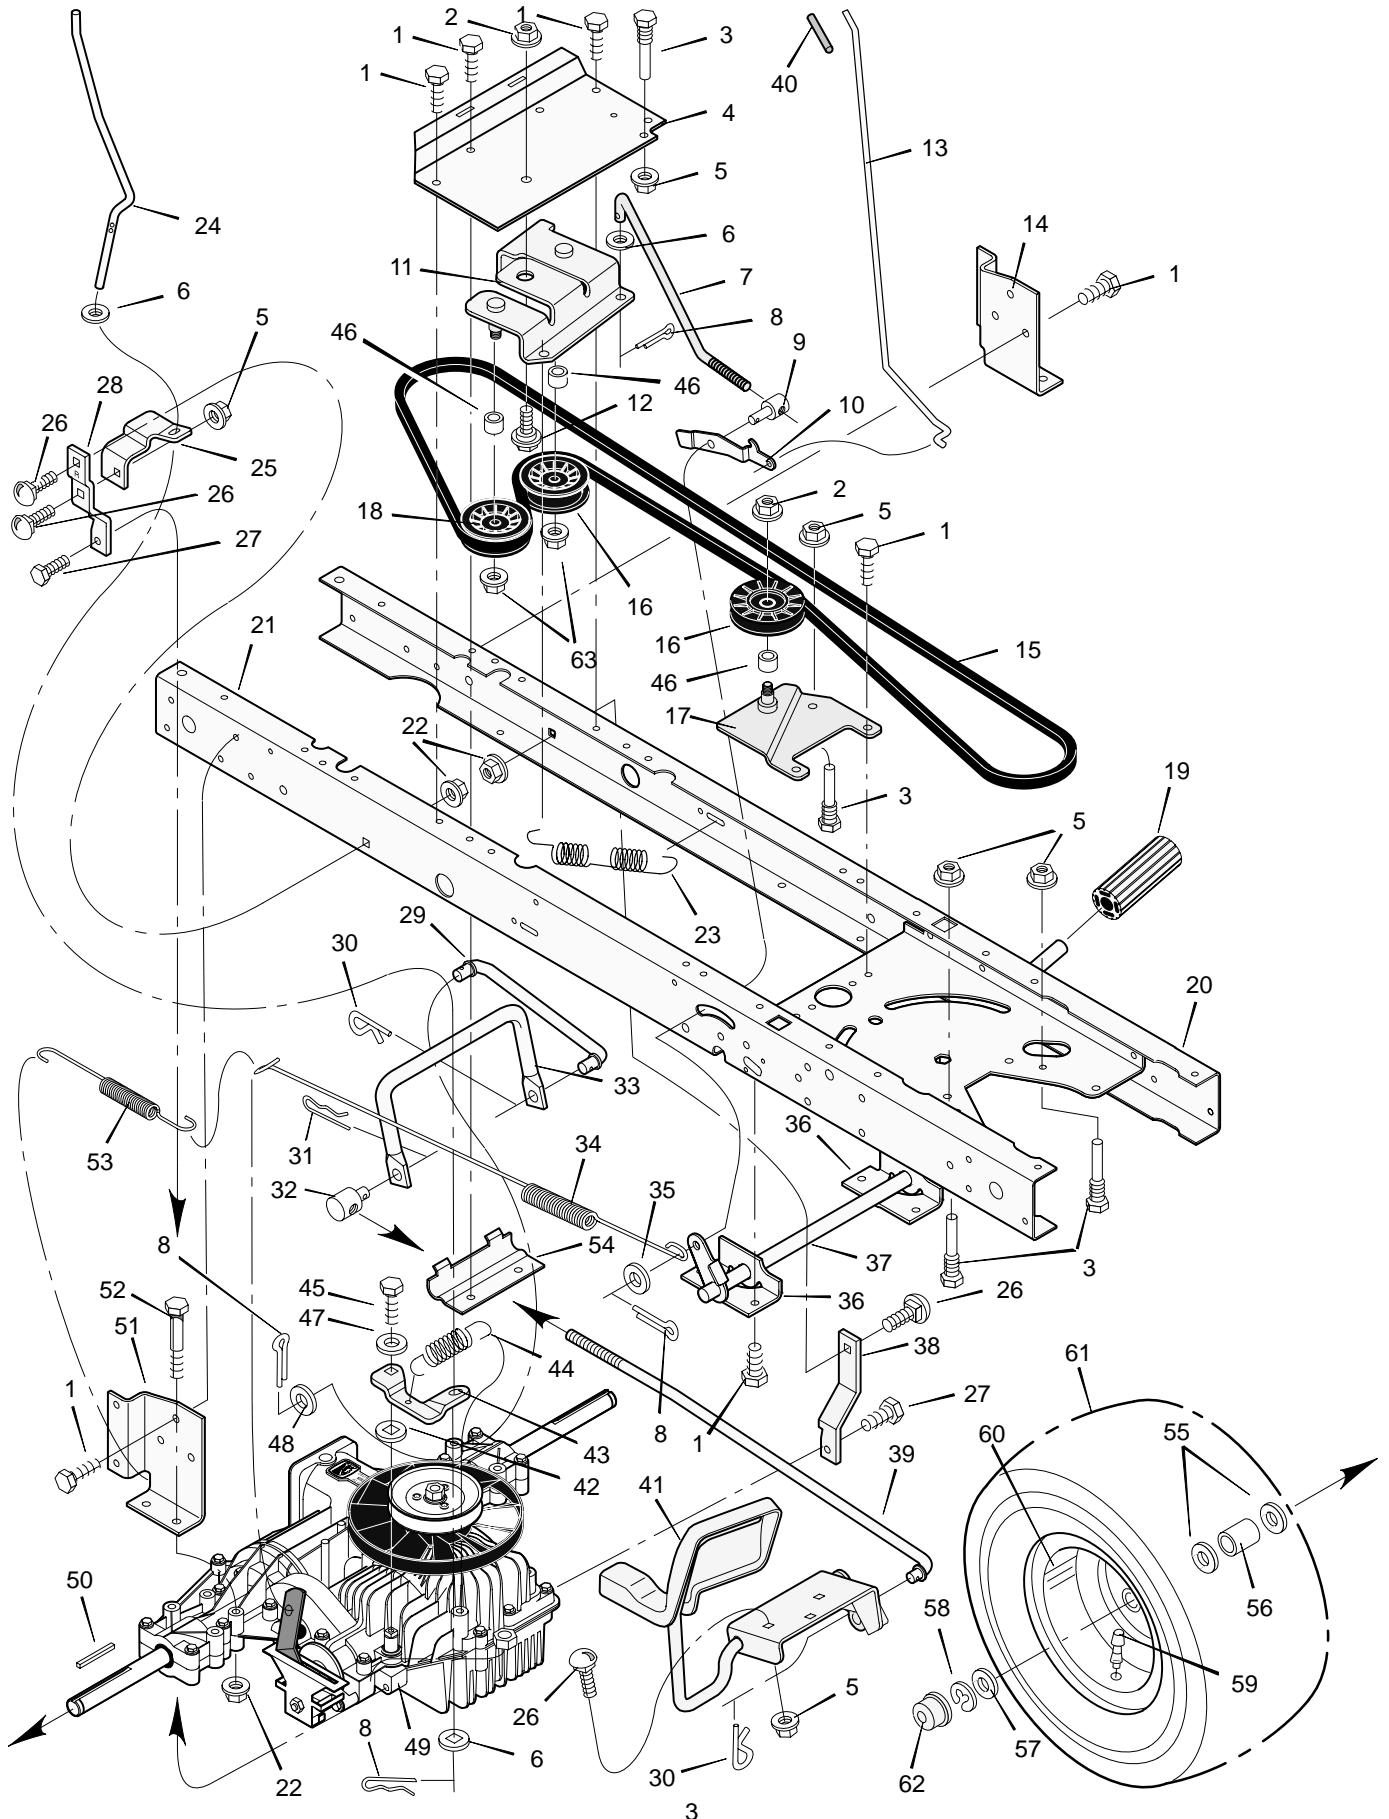

MODEL 42560x52A

REPAIR PARTS MOTION DRIVE

MODEL 42560x52A

REPAIR PARTS MOTION DRIVE

Key No.	Description	Part No.	Key No.	Description	Part No.
1	Screw	26x249	33	Rod, Yoke	94425E700
2	Nut, Flange	15x84	34	Spring, Extension	165x115
3	Guide, Belt	93349	35	Washer	17x169
4	Bracket, Idler	94431E700	36	Bracket, Pivot	94035E700
5	Locknut	15x79	37	Lever, Clutch/Brake	94038E700
6	Washer	17x47	38	Strap, Left Torque	94433E700
7	Rod, Clutch	94417 Z	39	Rod, Front Control	95224 Z
8	Pin, Cotter	30x20	40	Grip	91079
9	Adjuster	94815	41	Pedal, Speed Control	690013E700
10	Latch, Parking Brake	94045 Z	42	Washer	17x148
11	Bracket Assembly, Idler	690517 Z	43	Arm, Disconnect	94430 Z
12	Bolt, Shoulder	9x39	44	Spring	165x112
13	Rod, Parking Brake	95152 Z	45	Bolt	6x105
14	Bracket, Left Transaxle	94185E700	46	Spacer	690369
15	Belt	37x61	47	Washer	17x38
16	Pulley, Idler	690409	48	Washer	17x169
17	Arm Assembly, Idler	94409 Z	49	Transaxle * *	* *
18	Pulley, Idler	690410	50	Key, Square	21553
19	Pedal	21544	51	Bracket, Right Transaxle	94184E700
20	Frame, Left	690207E700	52	Bolt	1x155
21	Frame, Right	690206E700	53	Spring, Extension	165x92
22	Nut, Flange	15x88	54	Clamp, Transaxle	94434E700
23	Spring, Extension	165x142	55	Washer	17x160
24	Rod, Disconnect	94428 Z	56	Spacer	690554 Z
25	Bracket, Disconnect	94429E700	57	Washer	17x195
26	Bolt, Carriage	2x53	58	E-Ring	11x3
27	Screw	26x216	59	Valve Stem	24373
28	Strap, Right Torque	94432E700	60	Wheel & Tire Assembly	92290-601
29	Rod, Link	94426 Z	61	Tire *	24374
30	Pin, Hair	31x4	—	Tube	407049
31	Pin, Hair	31x6	62	Cap, Hub	94618
32	Nut, Adjuster	92132			