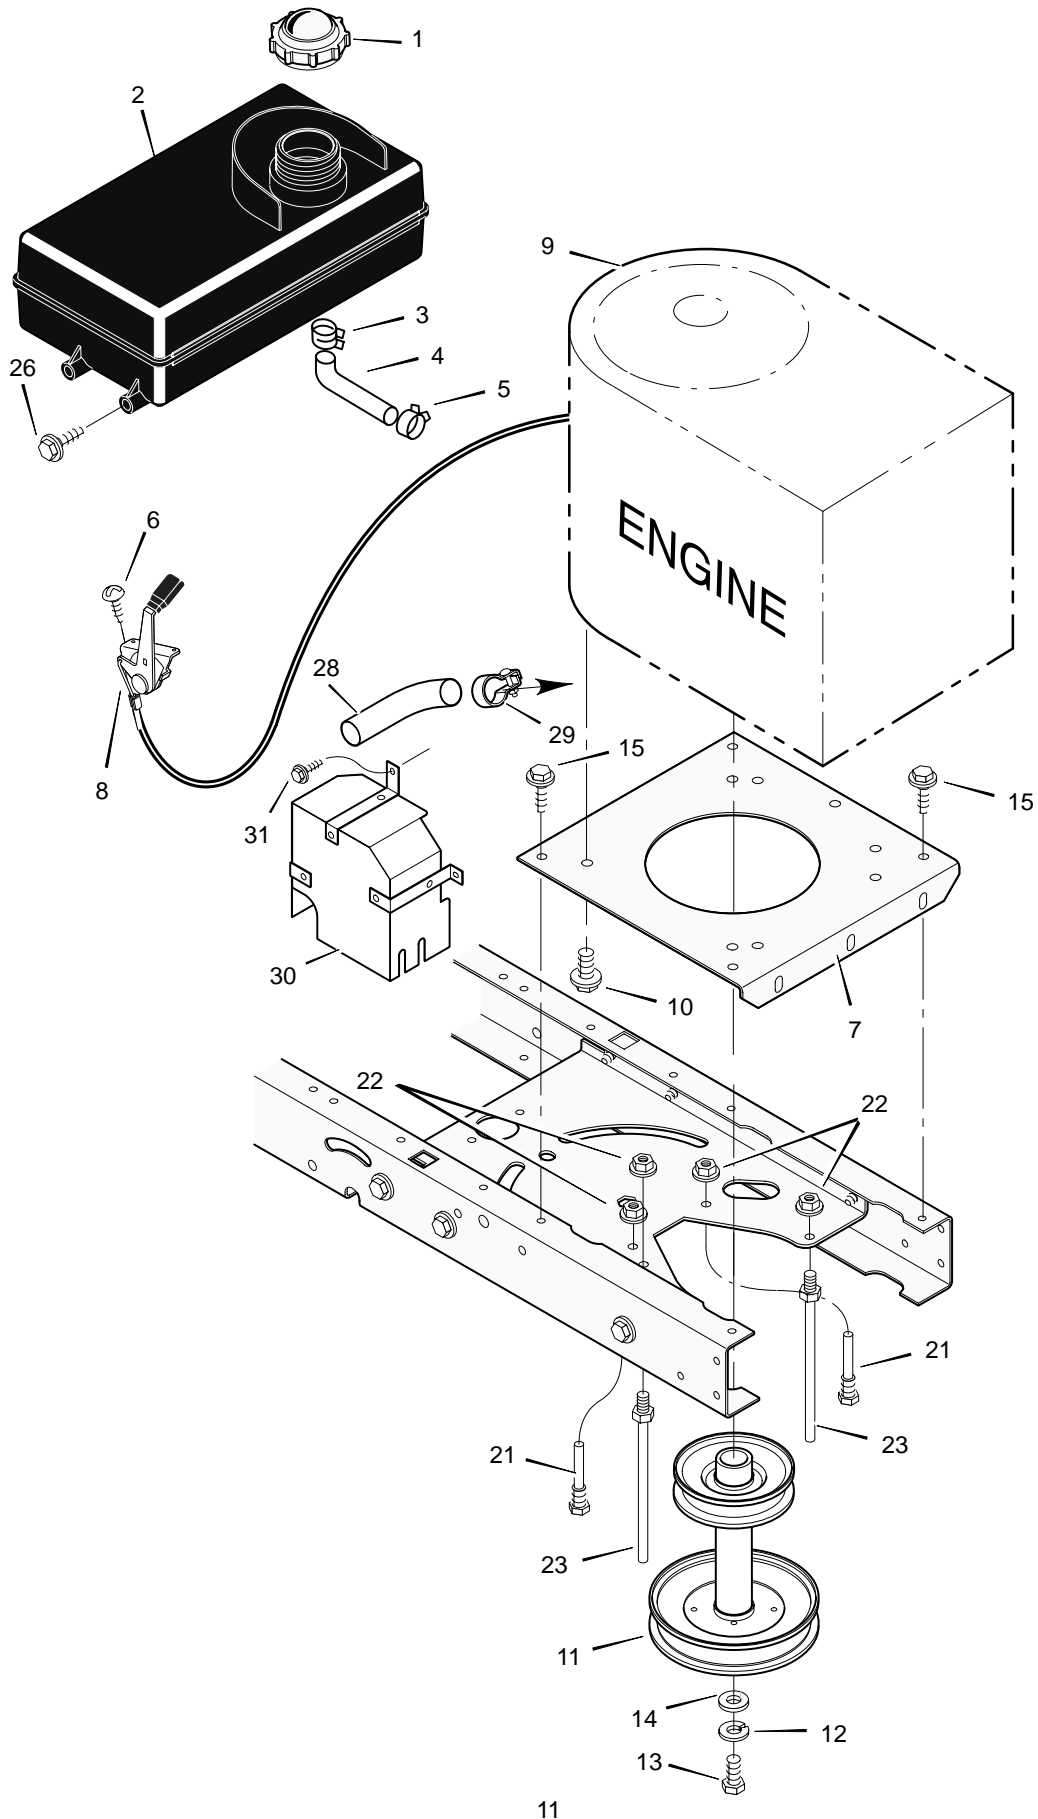

MODEL 42560x52A

REPAIR PARTS MOWER HOUSING

Key No.	Description	Part No.	Key No.	Description	Part No.
1	Pulley, Jackshaft	94199	31	Plate	92426E700
2	Nut, Hex	15x121	32	Nut, Flange	15x88
3	Belt, Mower Drive	37x88	33	Bolt, Carriage	2x53
4	Pulley, Idler	690387	34	Mandrell Housing	1001049
5	Nut, Flange	15x84	35	Bracket, Suspension	94058E700
6	Jackshaft	94129	36	Adapter, Blade	92466
7	Spacer	94130	37	Blade	690205E701
8	Link, Lift	690212E700	38	Washer	17x166
9	Pad, Friction	94137	39	Washer	17x165
10	Bolt, Shoulder	9x52	40	Nut	15x100
11	Bracket, Suspension	94055E700	41	Spring	166x4
12	Pad Assembly, Left Brake	94049E700	42	Cap, Push On	28x23
13	Knob	94068	43	Rod, Deflector	94957 Z
14	Bolt, Shoulder	9x51	44	Deflector Assembly	94707 SE
15	Plate, Suspension	94128E700	45	Bracket, Deflector Hinge	94956E700
16	Spring	166x43	46	Bracket, Front Hanger	94686E700
17	Nut, Flange	15x79	47	Washer	17x45
18	Bracket, Suspension	94192E700	48	Guide, Belt	94781
19	Pin, Hanger	95194	49	Spacer	690369
20	Washer	17x103	50	Bolt, Axle	94025
21	Pin, Hair	31x4	51	Washer	17x91 Z
22	Bolt	25x7	52	Spring, Extension	165x119
23	Cover, Pulley	94051E700	53	Wheel, Gage	92683
24	Bolt, Shoulder	9x39	54	Bracket, Right Wheel	92422E700
25	Arm, Idler	690408E700	55	Bracket, Left Wheel	92423E700
26	Spring	166x41	57	Screw	26x249
27	Pad Assembly, Right Brake	94047E700	58	Stiffener	94604E700
28	Bracket, Brake	94193E700	59	Housing, Blade *	94814E700
29	Spring	166x42	60	Ring, Locking	31x11
30	Bracket, Suspension	94191E700	1-60	Complete Mower Housing Assembly	776007

* Includes Key No. 17, 18, 30, 31, 32, 33, 45, 46, 53, 54, 55, and 56.

MODEL 42560x52A

REPAIR PARTS ENGINE MOUNT