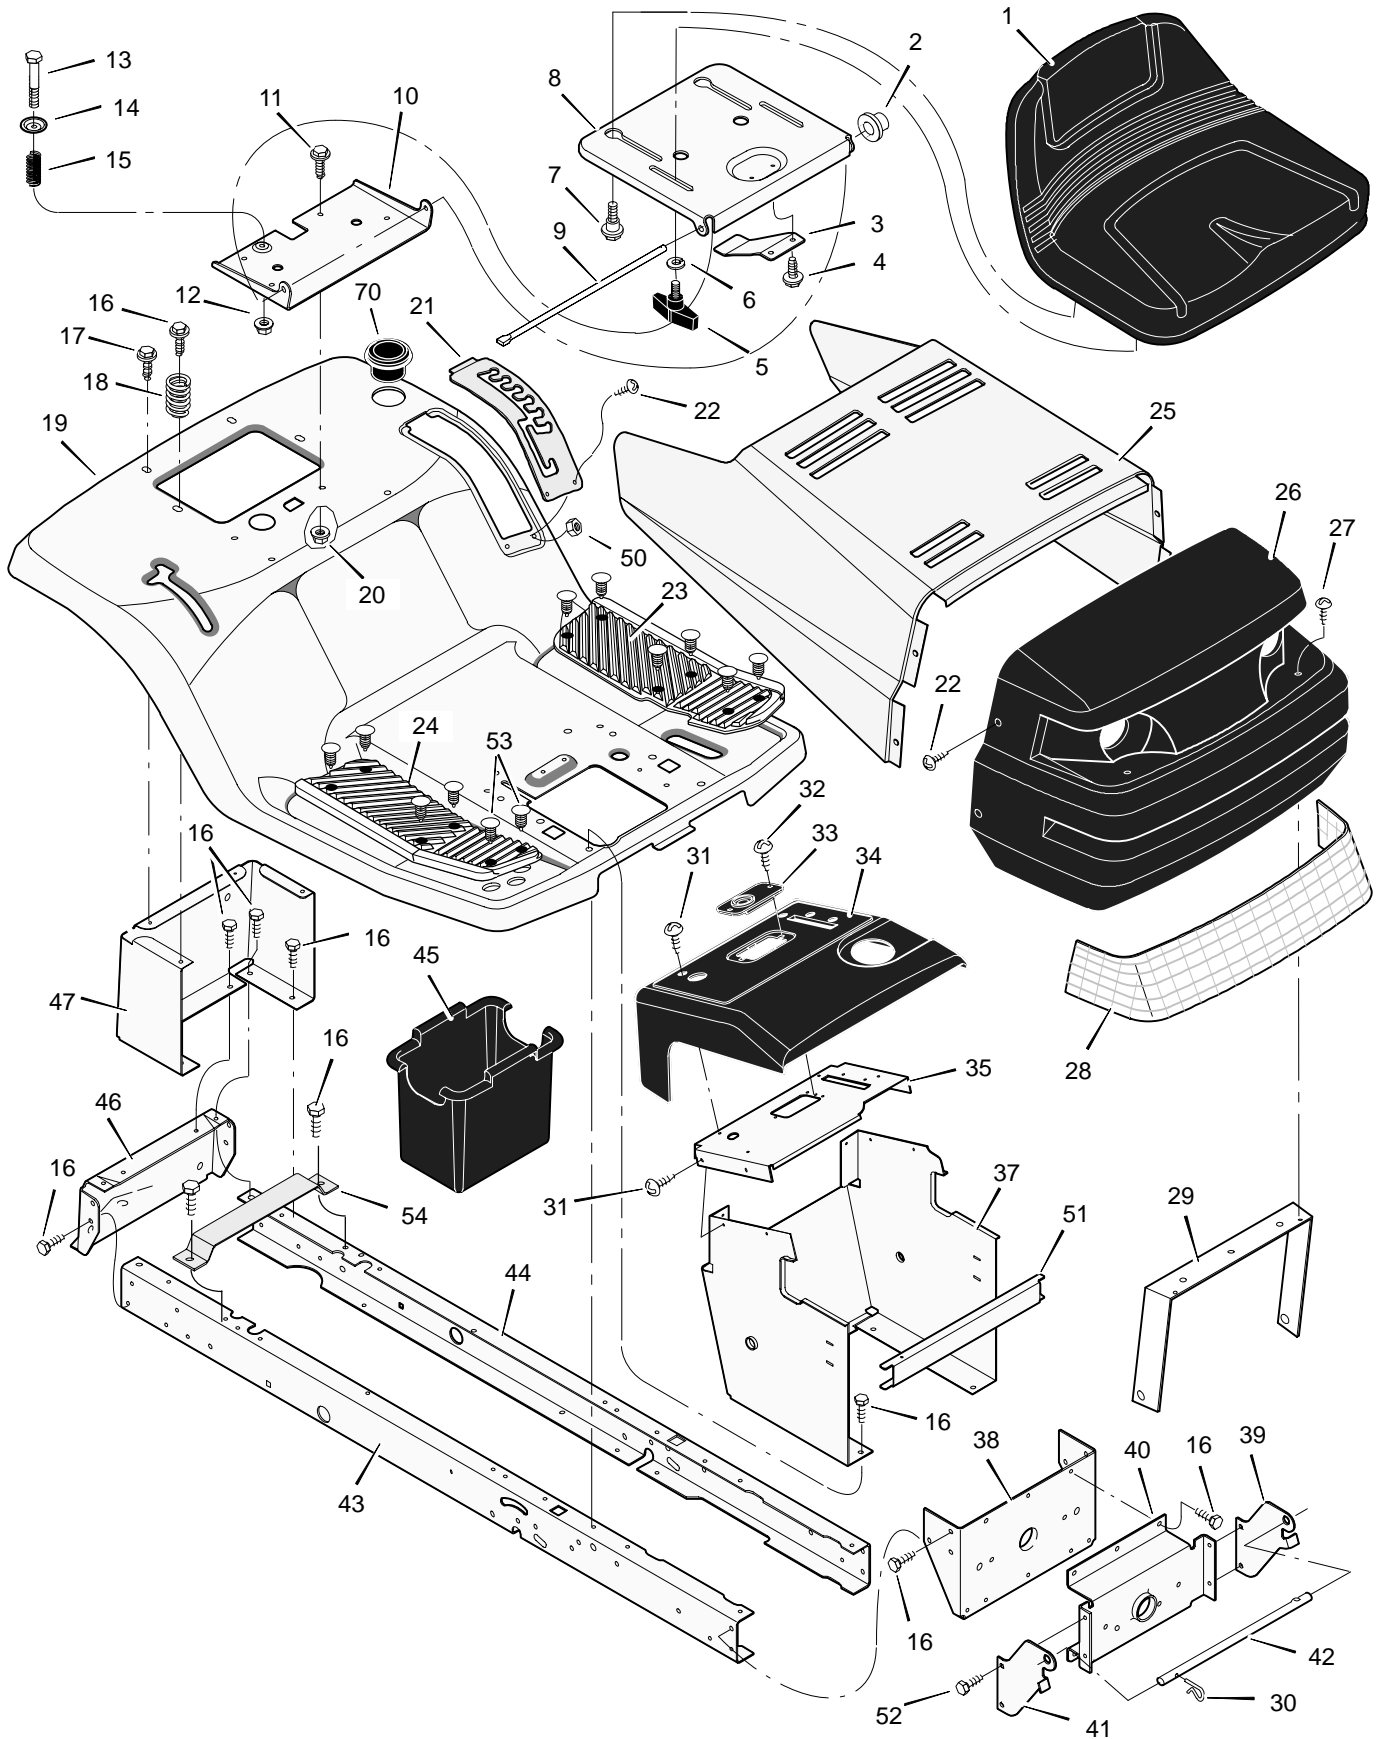

MODEL 405003x52B

REPAIR PARTS CHASSIS & HOOD

MODEL 405003x52B

REPAIR PARTS CHASSIS & HOOD

Key No.	Description	Part No.	Key No.	Description	Part No.
1	Seat	690566	28	Lens	092344
2	Cap, Push On	028x23	29	Brace, Grille	092448
3	Spring	094057	30	Pin, Hair	0031x4
4	Screw	26x229	31	Screw	26x270
5	Bolt, Wing	1001054	32	Screw	26x239
6	Washer	017x47	33	Bearing, Steering	094214
7	Bolt, Shoulder	009x56	34	Dash	094218E700
8	Support, Seat	094154E701	35	Plate, Dash	094211E700
9	Rod, Pivot	094156 Z	36	Panel, Access	093007E701
10	Bracket, Pivot	094153E700	37	Support, Dash	095323E700
11	Bolt	001x45	38	Bracket, Rear Hanger	1001270E701
12	Nut	015x89	39	Support, Left Grille	690544E700
13	Bolt, Shoulder	009x55	40	Axle, Hanger	094007E701
14	Washer	094155 Z	41	Support, Right Grille	690543E700
15	Spring	164x31	42	Rod, Pivot	092332 Z
16	Screw	26x249	43	Frame, Right	1001268E701
17	Screw	26x263	44	Frame, Left	1001269E701
18	Spring	164x30	45	Container, Battery	690424
19	Deck, Seat	1001558E020	46	Plate, Hitch	1001002E701
20	Nut	015x88	47	Panel, Rear	690434E701
21	Plate, Index	094829E701	50	Nut	015x81
22	Screw	26x270	51	Channel	094215E700
23	Mat, Left	1001582	52	Screw	26x277
24	Mat, Right	1001578	53	Fastener, Panel	193x1
25	Hood	092333E020	54	Support, Battery	690482E701
26	Grille Assembly (Includes Lens)	092350	70	Holder, Cup	1001542
27	Screw	26x239	—	Book, Instruction	F-030739L