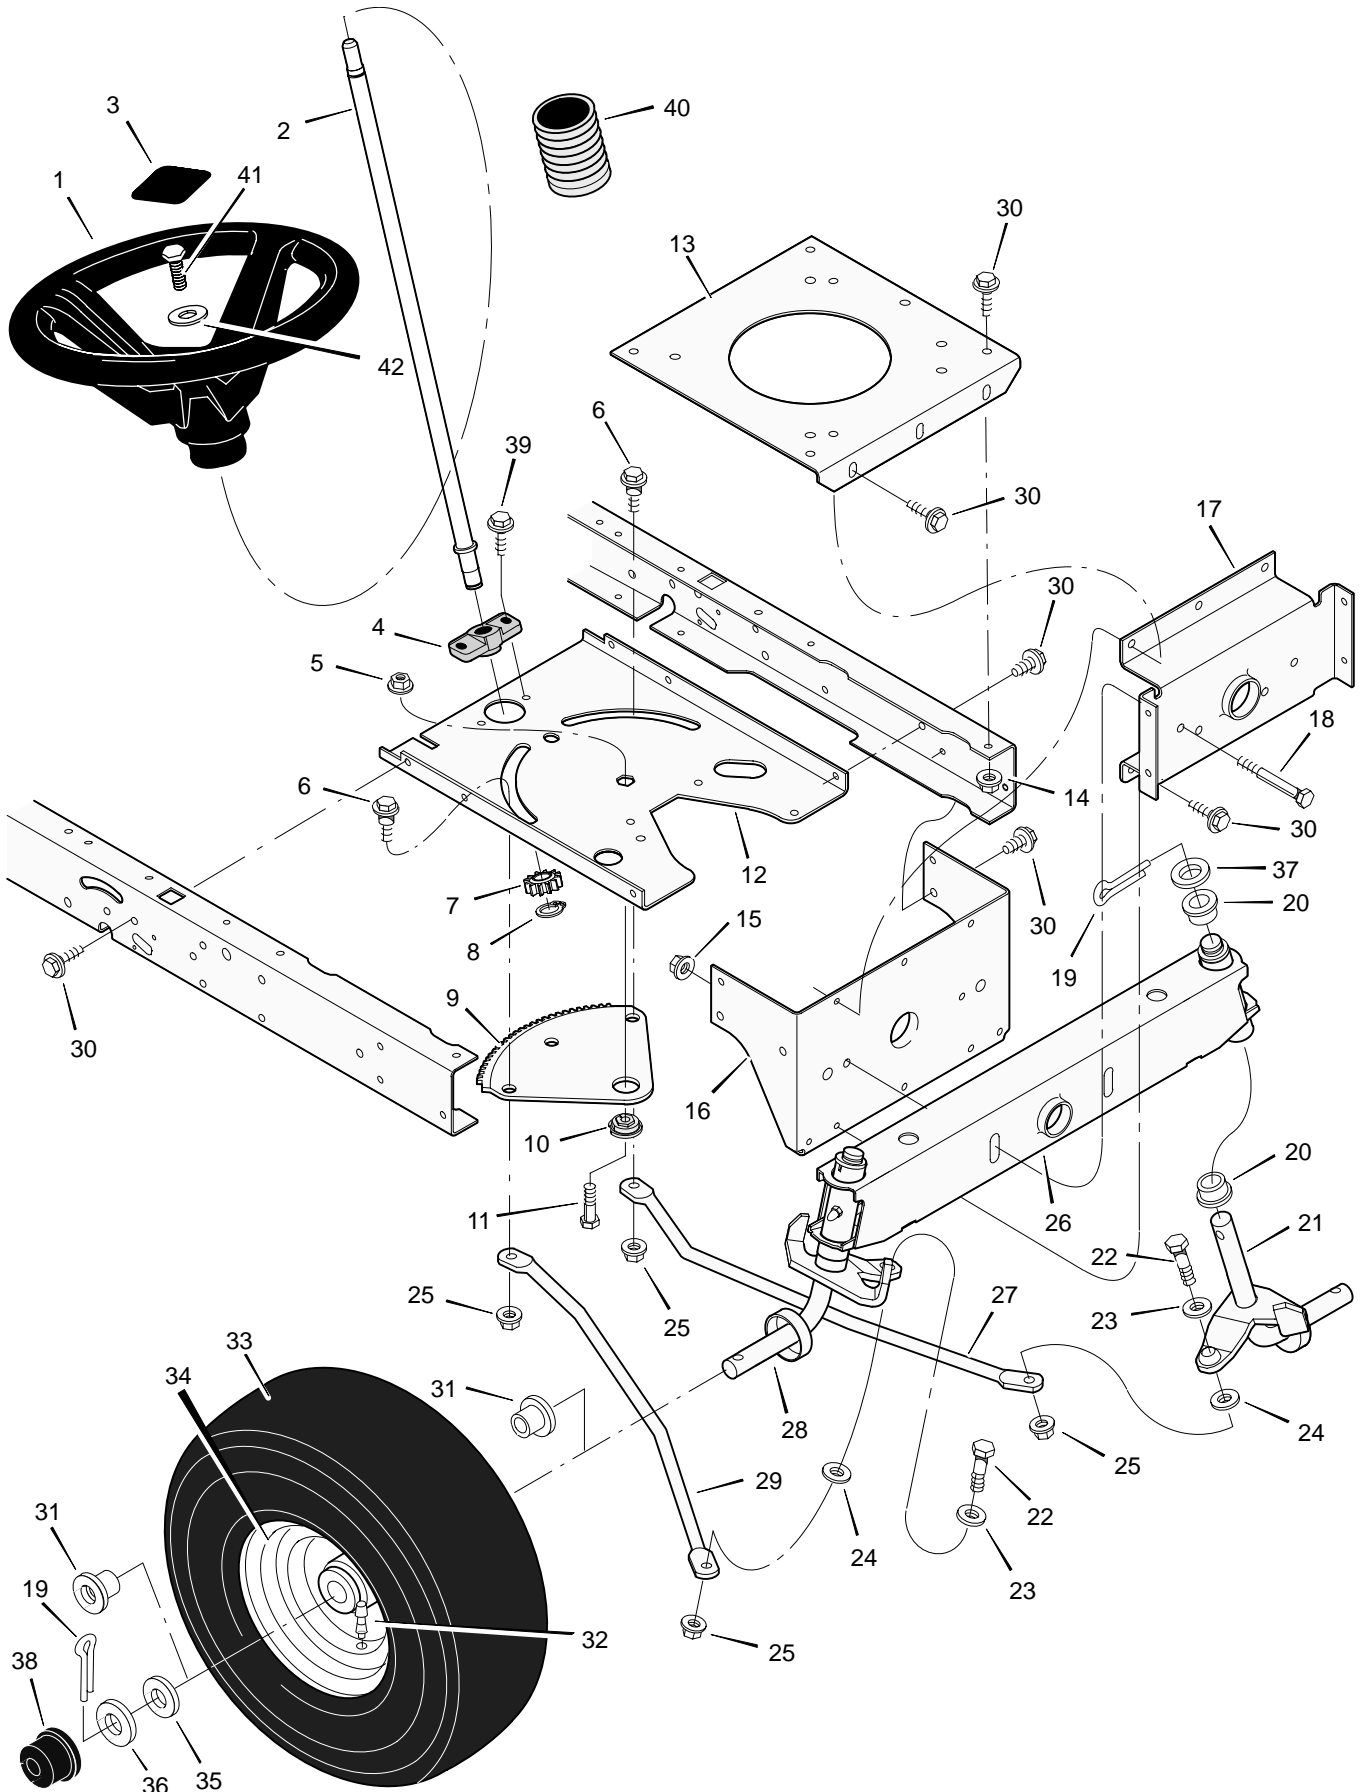

MODEL 405003x52B

REPAIR PARTS STEERING

MODEL 405003x52B

REPAIR PARTS STEERING

Key No.	Description	Part No.	Key No.	Description	Part No.
1	Wheel, Steering	095336	23	Washer	17x104
2	Post, Steering	690626	24	Washer	017x53 Z
3	Insert, Steering Wheel	095338	25	Nut, Flange	015x84
4	Bearing	094124	26	Axle Assembly	7601037
5	Nut, Flange	15x111	27	Drag Link, Left	095329E701
6	Bolt, Shoulder	009x57	28	Spindle Assembly, Right	094575E701
7	Gear, Pinion	690183	29	Drag Link, Right	095328E701
8	Ring, Snap	011x25	30	Screw	26x249
9	Gear, Sector	094121	31	Bearing, Wheel	091334
10	Bearing	094123	32	Stem, Valve	024373
11	Bolt	001x84	33	Tire *	024380
12	Plate, Steering	1001121E701	—	Tube	407924
13	Plate, Engine	094006E700	34	Wheel and Tire Assembly	094580–601
14	Nut, Flange	015x88	35	Washer	17x195
15	Nut, Flange	15x118	36	Washer	17x192
16	Bracket, Hanger	1001270E701	37	Washer	17x113
17	Axle, Hanger	094007E701	38	Hub Cap	094618
18	Bolt	001x146	39	Screw	26x267
19	Pin, Cotter	030x49	40	Bellows	054789
20	Bearing	690150	41	Bolt	0025x3
21	Spindle Assembly, Left	094576E701	42	Washer	017x146
22	Bolt	01x111			

* When you order a tire, make sure to give the brand name of the tire so that the tread pattern on the tire will match.
F-030739L