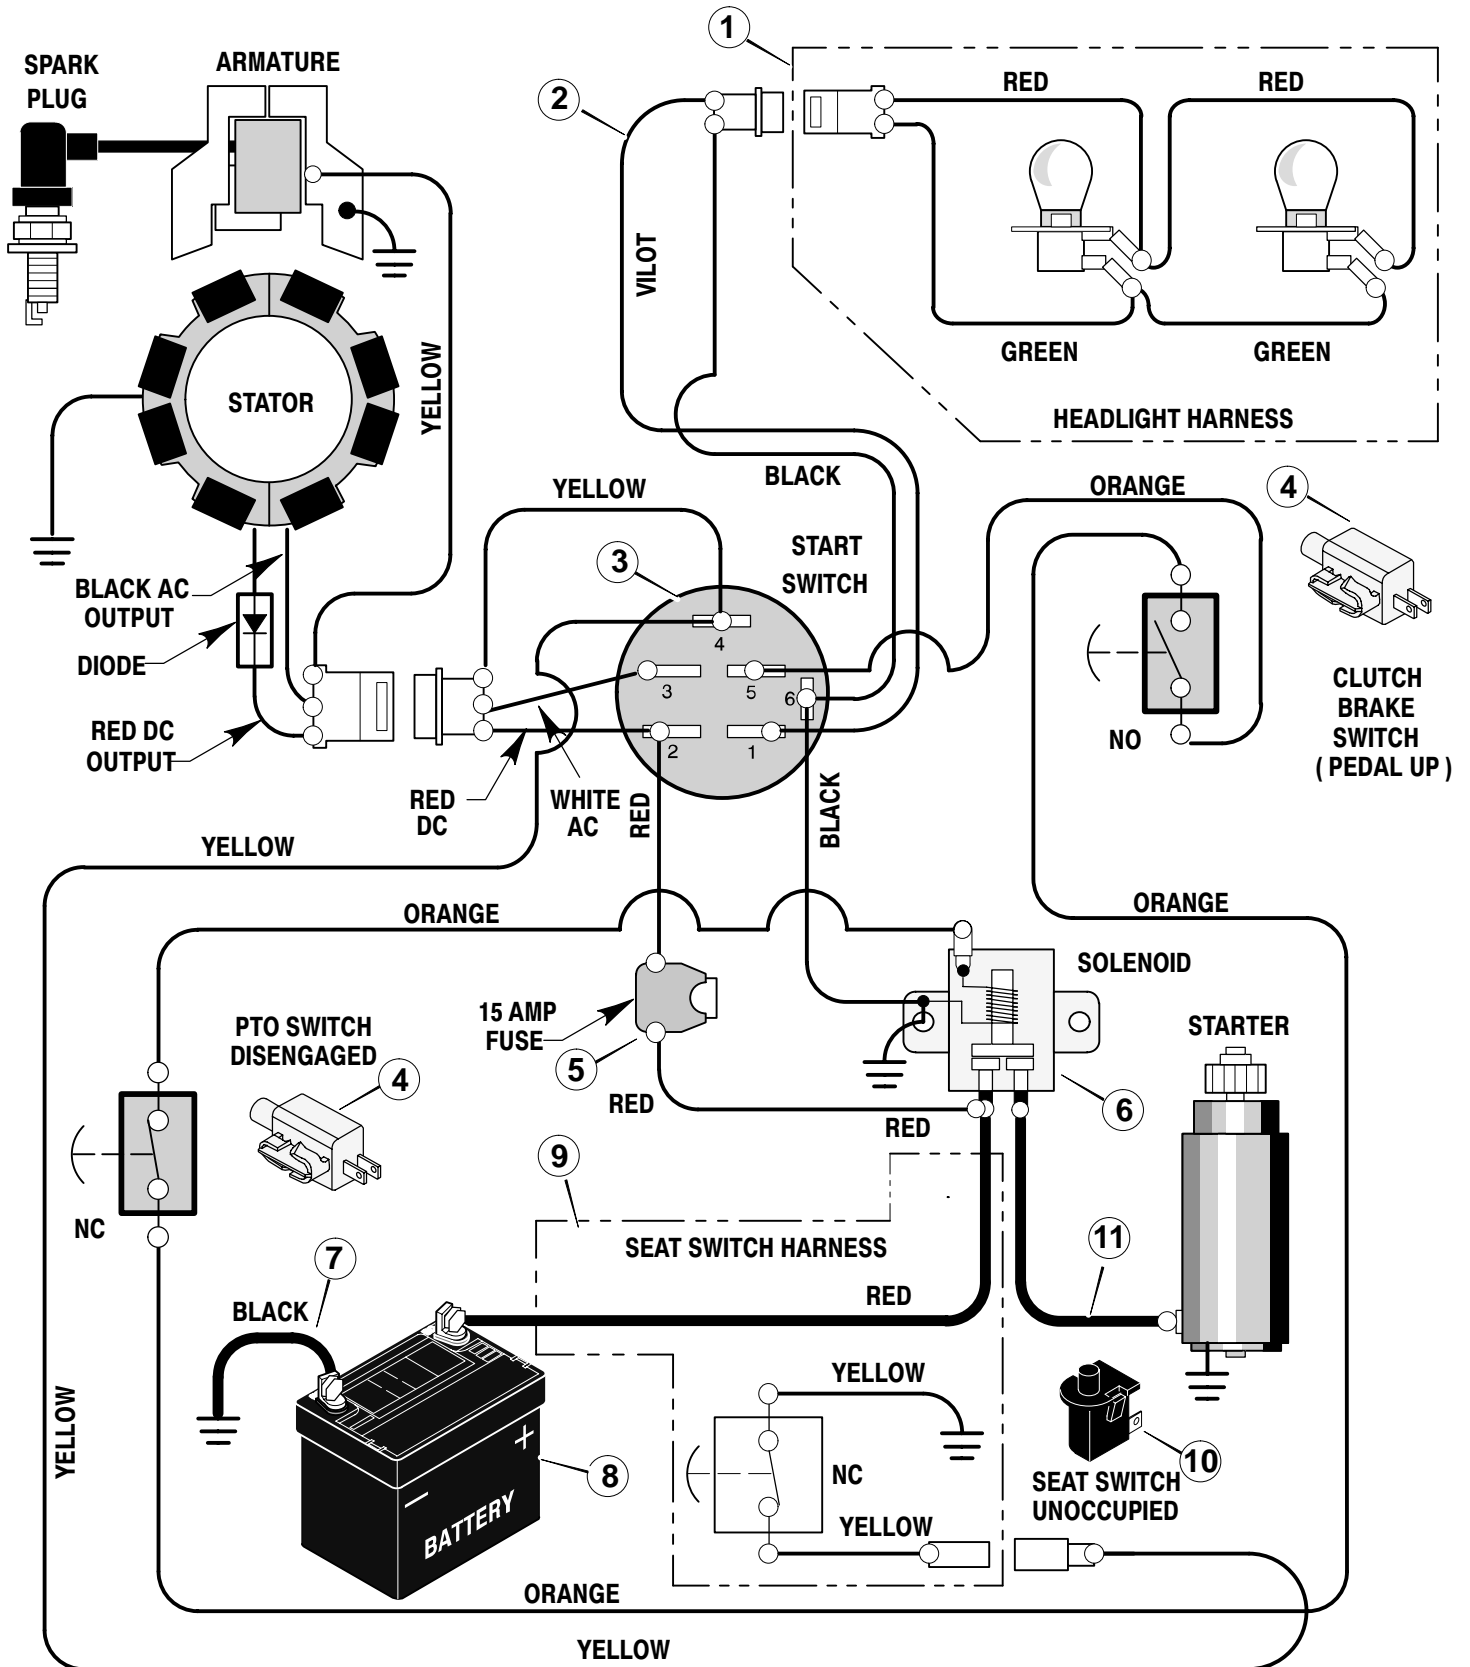

* Includes Key No. 17, 18, 30, 31, 32, 33, 45, 46, 47 and 51.

MODEL 405003x52B

REPAIR PARTS ENGINE MOUNT

MODEL 405003x52B

REPAIR PARTS ENGINE MOUNT

Key No.	Description	Part No.
1	Fuel Cap	092317
2	Fuel Tank	690263
3	Hose Clamp **	095197
4	Fuel Line (must cut to length) **	7601033
5	Hose Clamp	095197
6	Screw	26x201
7	Plate, Engine	094006E700
8	Throttle Control	092371
9	Engine*	———
10	Bolt, Engine Mount	0025x7
11	Stack Pulley Assembly	690439 Z
12	Lockwasher	019x35
13	Bolt, Hex	01x140
14	Washer	018x32
15	Screw	26x249
16	Gasket	091309
17	Muffler	091271
18	Deflector, Muffler	094099 Z
19	Screw	26x208
20	Bolt, Hex	01x134
21	Guide, Belt	093349
22	Nut, Flange	015x79 Z
23	Guide, Belt	094066
24	Shield, Heat	690293
25	Lock, Screw	092378
26	Screw	26x263
27	Washer	018X32

Key No.	Description	Part No.
1	Harness, Light Wire	250x92
	Socket, Light	092372
	Bulb, Light	090084
2	Harness, Chassis Wire	250x113
3	Switch, Ignition	092377
	Key, Ignition	020729
	Nut, Hex	091489
	Cap, Ignition	091488
4	Switch, Limit	1001575
5	Fuse	302031
	Holder, Fuse	407078
6	Solenoid	094613
	Screw, Mounting	26x229
	Locknut	15x116
7	Cable, Battery Ground	024x32
	Screw, Ground Cable	26x213
8	Battery	021075SE
	Bolt, Carriage	002x82
	Wingnut	014x79
	Boot, Battery –Positive	690604
9	Harness, Seat Switch Wire	250x67
10	Switch, Seat Sensor	094159
11	Cable	024x31