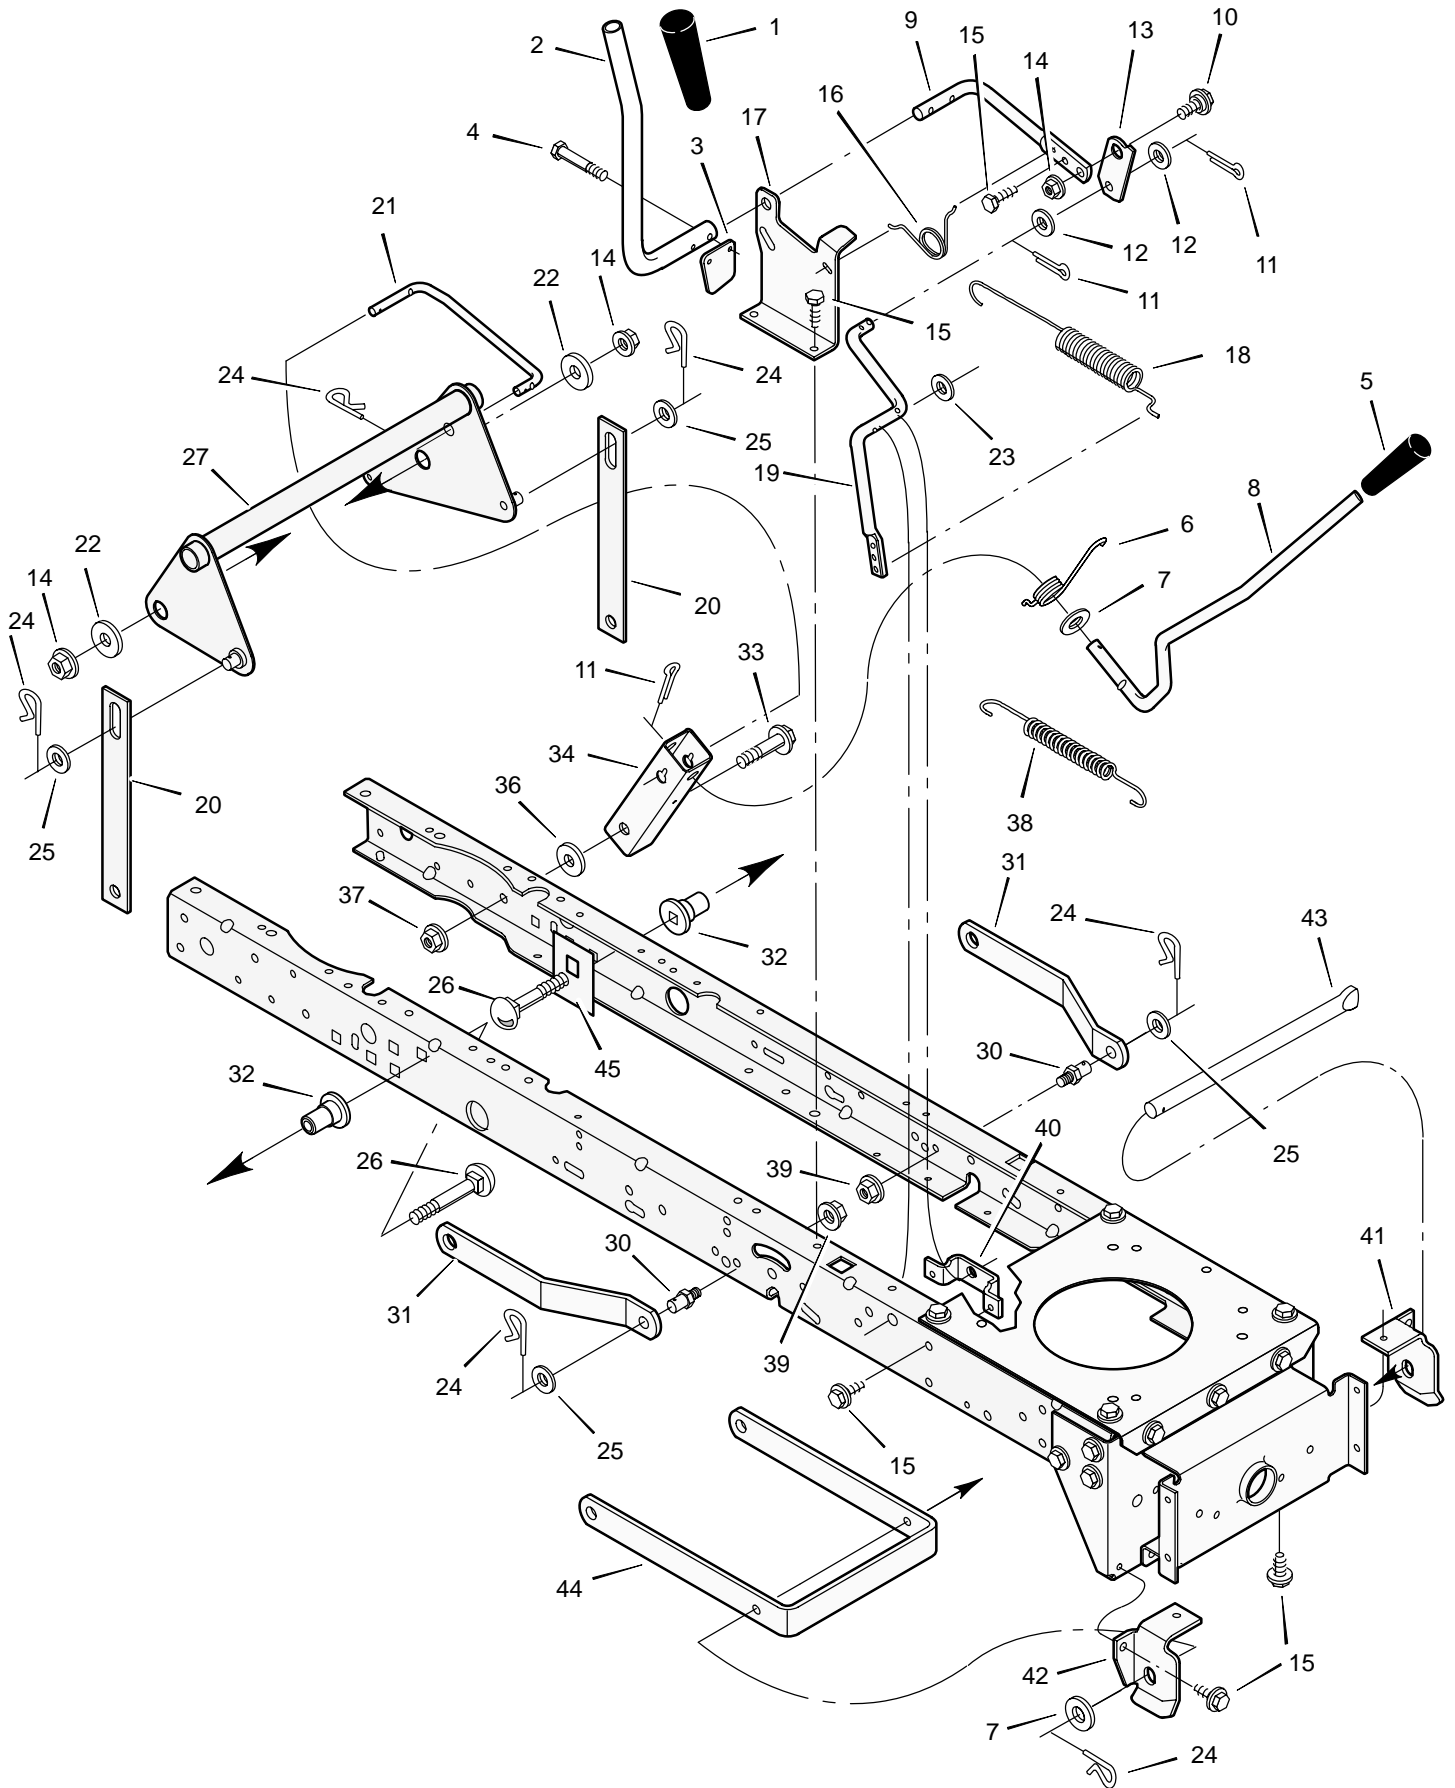

MODEL 405003x52B

REPAIR PARTS MOWER HOUSING SUSPENSION

MODEL 405003x52B

REPAIR PARTS MOWER HOUSING SUSPENSION

Key No.	Description	Part No.	Key No.	Description	Part No.
1	Grip	092698	23	Washer	017x57
2	Handle, PTO	094346 Z	24	Pin, Hair	0031x4
3	Pad, Switch	094022 Z	25	Washer	017x91
4	Bolt	0025x3	26	Bolt, Carriage	002x85
5	Grip	092697	27	Lever Assembly, Lift	1001111E700
6	Spring	166x40	30	Pin	094067
7	Washer	17x103	31	Bracket, Rear Suspension	094055E701
8	Handle, Lift	690533	32	Spacer, Lifter	690151
9	Lever, PTO	094017 Z	33	Bolt, Shoulder	009x53
10	Bolt, Shoulder	009x39	34	Bracket, Pivot	094015E700
11	Pin, Cotter	030x20	36	Washer	17x191
13	Link, PTO	094004 Z	37	Nut, Flange	015x84
14	Nut, Flange	015x84	38	Spring	165x131
15	Screw	26x249	39	Nut, Flange	015x68
16	Spring	166x39	40	Bracket, PTO	094005E700
17	Bracket, PTO	094018E701	41	Hanger, Left Deck	094027E700
18	Spring	165x119	42	Hanger, Right Deck	094026E700
19	Crank, PTO	690394E701	43	Rod, Hanger	094158 Z
20	Link, Lift	690212E701	44	Bracket, Suspension	690539E701
21	Link, Lift Handle	690122E701	45	Plate, Stiffening	1001098E701
22	Washer	17x168