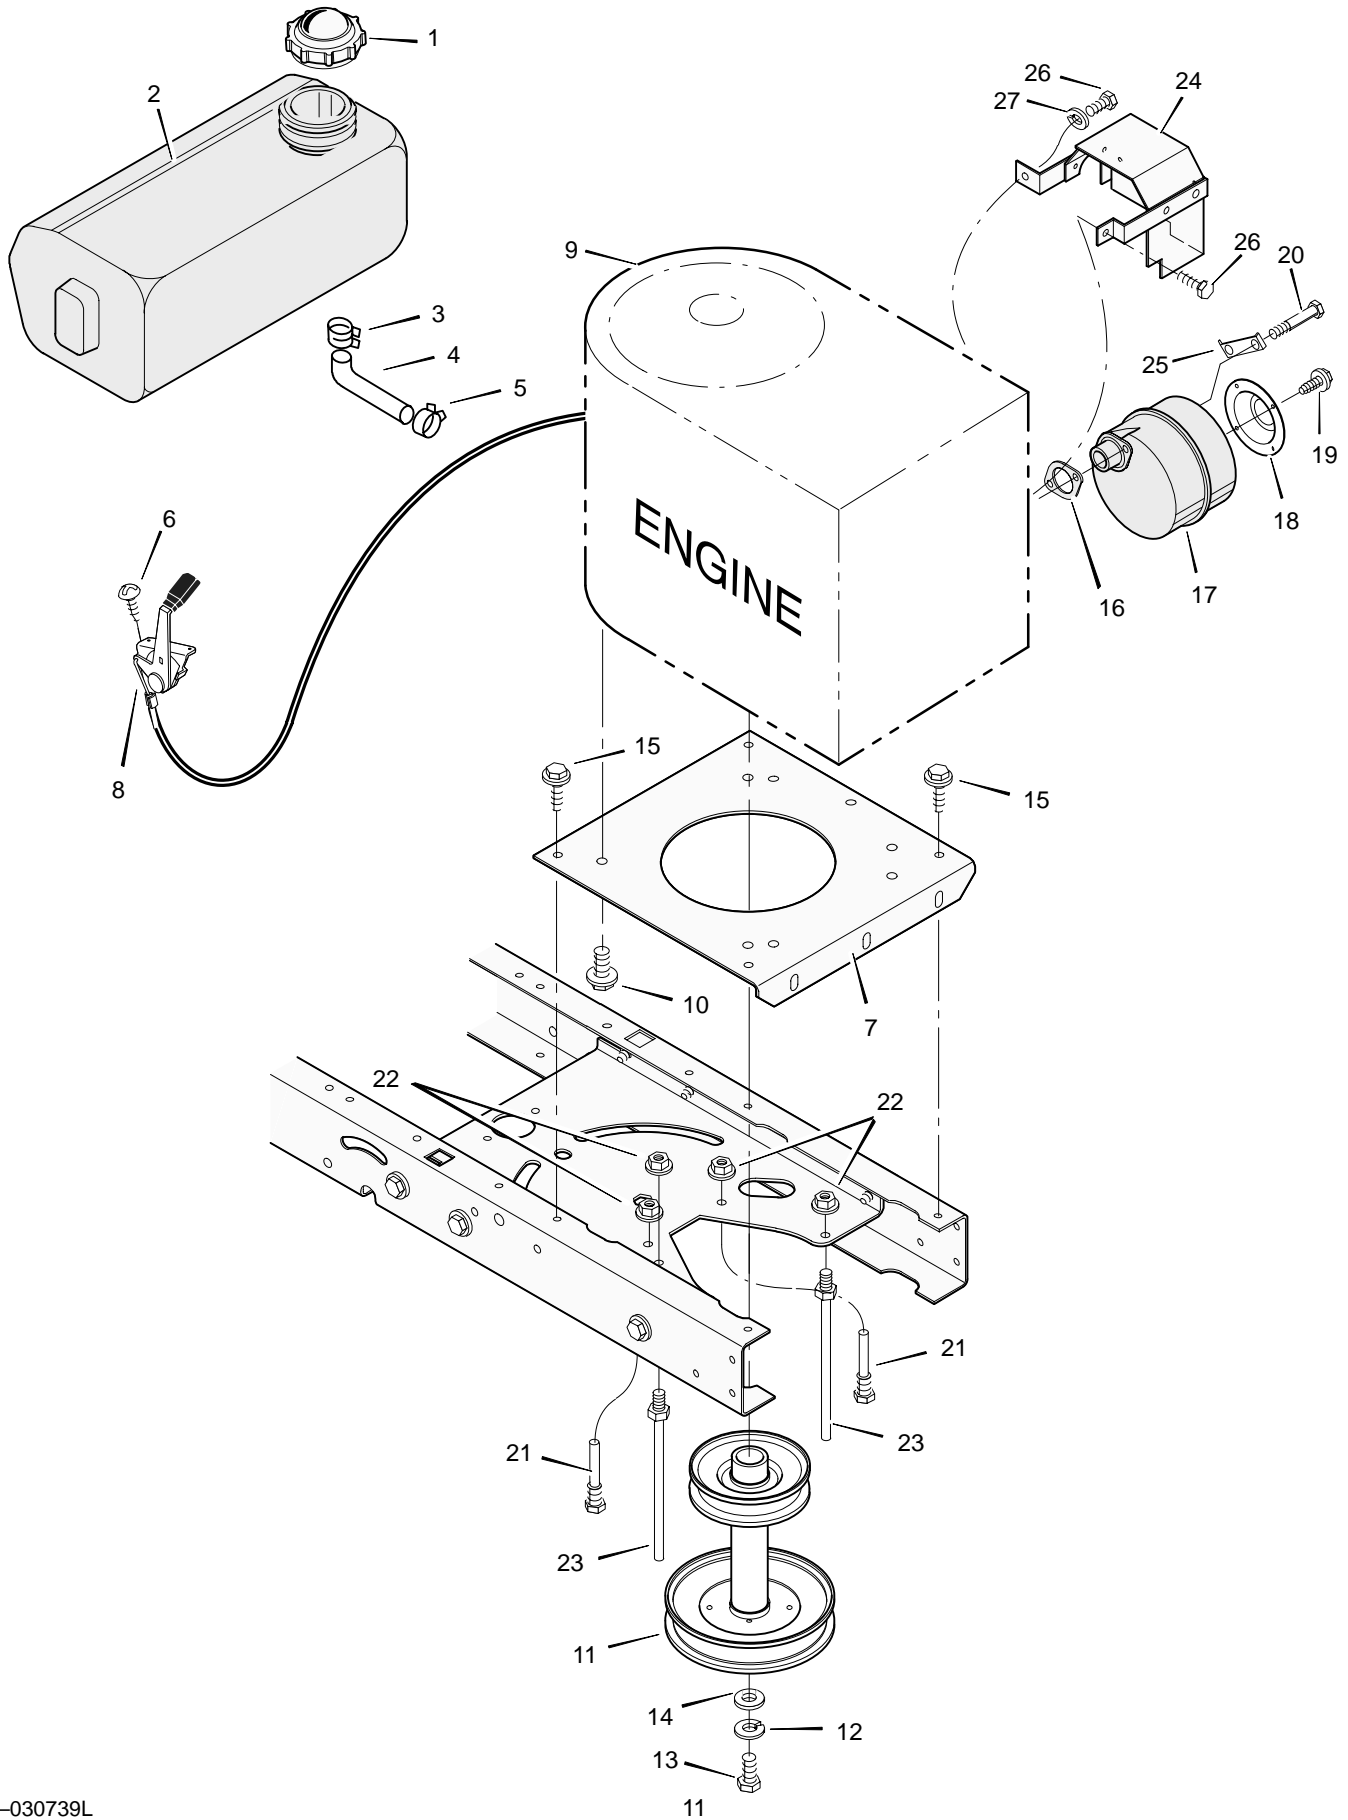

MODEL 405003x52B

REPAIR PARTS STEERING

MODEL 405003x52B

REPAIR PARTS STEERING

Key No.	Description	Part No.	Key No.	Description	Part No.
1	Wheel, Steering	095336	23	Washer	17x104
2	Post, Steering	690626	24	Washer	017x53 Z
3	Insert, Steering Wheel	095338	25	Nut, Flange	015x84
4	Bearing	094124	26	Axle Assembly	7601037
5	Nut, Flange	15x111	27	Drag Link, Left	095329E701
6	Bolt, Shoulder	009x57	28	Spindle Assembly, Right	094575E701
7	Gear, Pinion	690183	29	Drag Link, Right	095328E701
8	Ring, Snap	011x25	30	Screw	26x249
9	Gear, Sector	094121	31	Bearing, Wheel	091334
10	Bearing	094123	32	Stem, Valve	024373
11	Bolt	001x84	33	Tire *	024380
12	Plate, Steering	1001121E701	—	Tube	407924
13	Plate, Engine	094006E700	34	Wheel and Tire Assembly	094580–601
14	Nut, Flange	015x88	35	Washer	17x195
15	Nut, Flange	15x118	36	Washer	17x192
16	Bracket, Hanger	1001270E701	37	Washer	17x113
17	Axle, Hanger	094007E701	38	Hub Cap	094618
18	Bolt	001x146	39	Screw	26x267
19	Pin, Cotter	030x49	40	Bellows	054789
20	Bearing	690150	41	Bolt	0025x3
21	Spindle Assembly, Left	094576E701	42	Washer	017x146
22	Bolt	01x111			

* Includes Key No. 17, 18, 30, 31, 32, 33, 45, 46, 47 and 51.

MODEL 405003x52B

REPAIR PARTS ENGINE MOUNT

MODEL 405003x52B

REPAIR PARTS ENGINE MOUNT

Key No.	Description	Part No.
1	Fuel Cap	092317
2	Fuel Tank	690263
3	Hose Clamp **	095197
4	Fuel Line (must cut to length) **	7601033
5	Hose Clamp	095197
6	Screw	26x201
7	Plate, Engine	094006E700
8	Throttle Control	092371
9	Engine*	———
10	Bolt, Engine Mount	0025x7
11	Stack Pulley Assembly	690439 Z
12	Lockwasher	019x35
13	Bolt, Hex	01x140
14	Washer	018x32
15	Screw	26x249
16	Gasket	091309
17	Muffler	091271
18	Deflector, Muffler	094099 Z
19	Screw	26x208
20	Bolt, Hex	01x134
21	Guide, Belt	093349
22	Nut, Flange	015x79 Z
23	Guide, Belt	094066
24	Shield, Heat	690293
25	Lock, Screw	092378
26	Screw	26x263
27	Washer	018X32