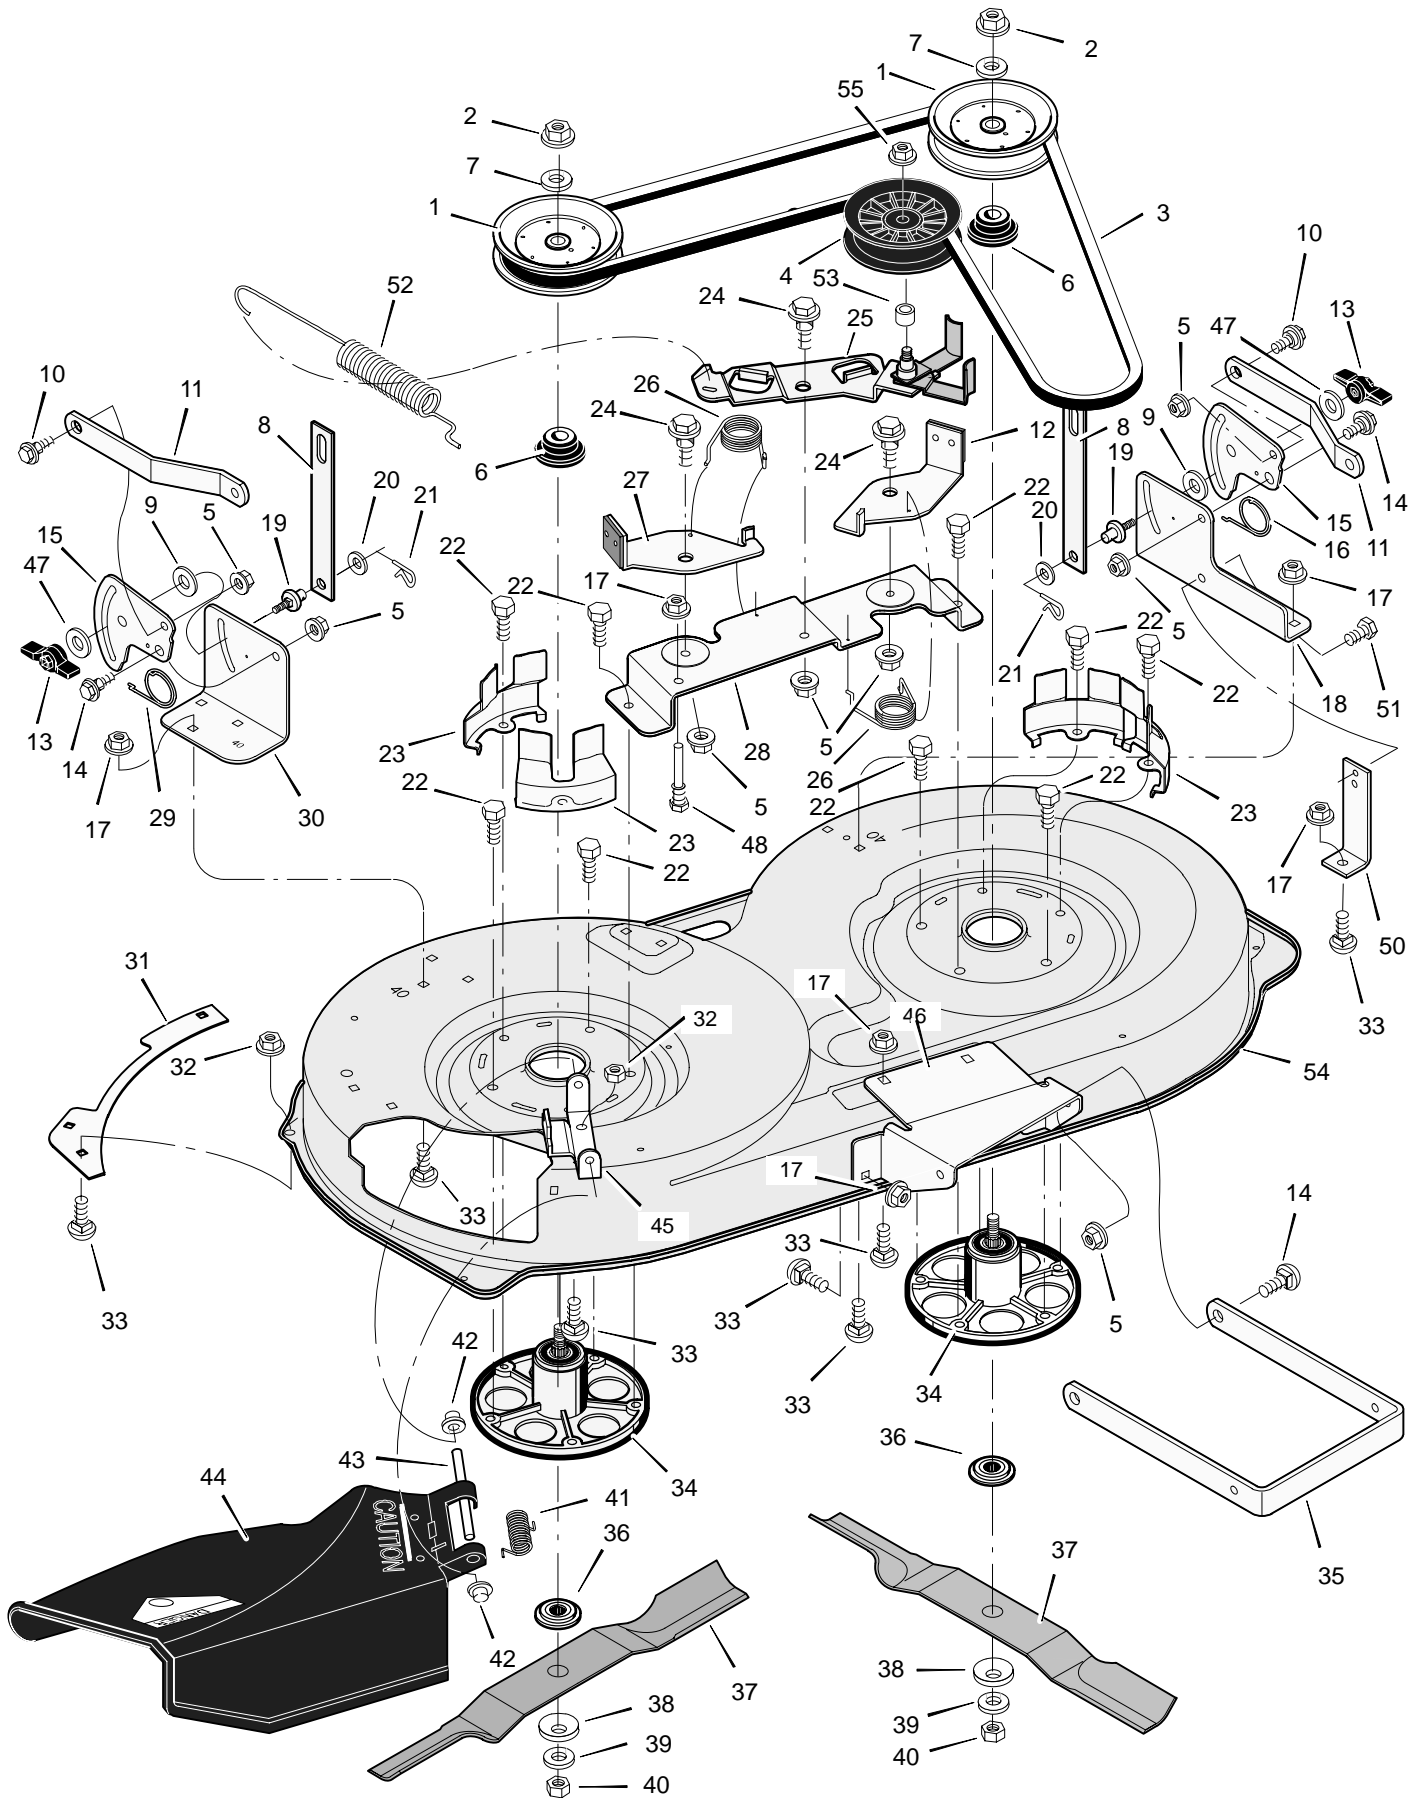

MODEL 405003x52B

REPAIR PARTS MOWER HOUSING

MODEL 405003x52B

REPAIR PARTS MOWER HOUSING

Key No.	Description	Part No.	Key No.	Description	Part No.
1	Pulley, Jackshaft	092851	29	Spring	166x42
2	Nut, Hex	15x140	30	Bracket, Suspension	094142E700
3	Belt, Mower Drive	037x62	31	Plate	091770E700
4	Pulley, Idler	690387	32	Nut, Flange	015x88
5	Nut, Flange	015x84	33	Bolt, Carriage	002x53
6	Spacer, Pulley	1001197	34	Mandrell (Includes Key No. 6)	1001200
8	Link, Lift	690212E701	35	Bracket, Suspension	690539E701
9	Pad, Friction	094137	36	Adapter, Blade	690411
10	Bolt, Shoulder	009x52	37	Blade	1001428E701
11	Bracket, Suspension	094055E701	38	Washer	17x166
12	Pad Assembly, Left Brake	094049E701	39	Washer	17x165
13	Knob	094068	40	Nut	15x100
14	Bolt, Shoulder	009x51	41	Spring	0166x4
15	Plate, Suspension	094128E700	42	Cap, Push On	028x23
16	Spring	166x43	43	Rod, Pivot	094957 Z
17	Nut, Flange	015x79	44	Deflector Assembly	094707
18	Bracket, Suspension	094143E700	45	Bracket, Deflector	094956E701
19	Pin, Hanger	095194	46	Bracket, Front Hanger	094144E700
20	Washer	017x91	47	Washer	017x45 Z
21	Pin, Cotter	0031x4	48	Guide, Belt	094781
22	Bolt	0025x7	50	Bracket, Support	094681E700
23	Cover, Pulley	094051E701	51	Screw	26x249
24	Bolt, Shoulder	009x39	52	Spring, Extension	165x119
25	Arm, Idler	690408E700	54	Housing, Blade *	094141E700
26	Spring	0166x41	55	Nut, Flange	015x98
27	Pad Assembly, Right Brake	094047E701	1-55	Complete Mower Housing Assembly	776001
28	Bracket Assembly, Brake	094145E700			

* Includes Key No. 17, 18, 30, 31, 32, 33, 45, 46, 47 and 51.