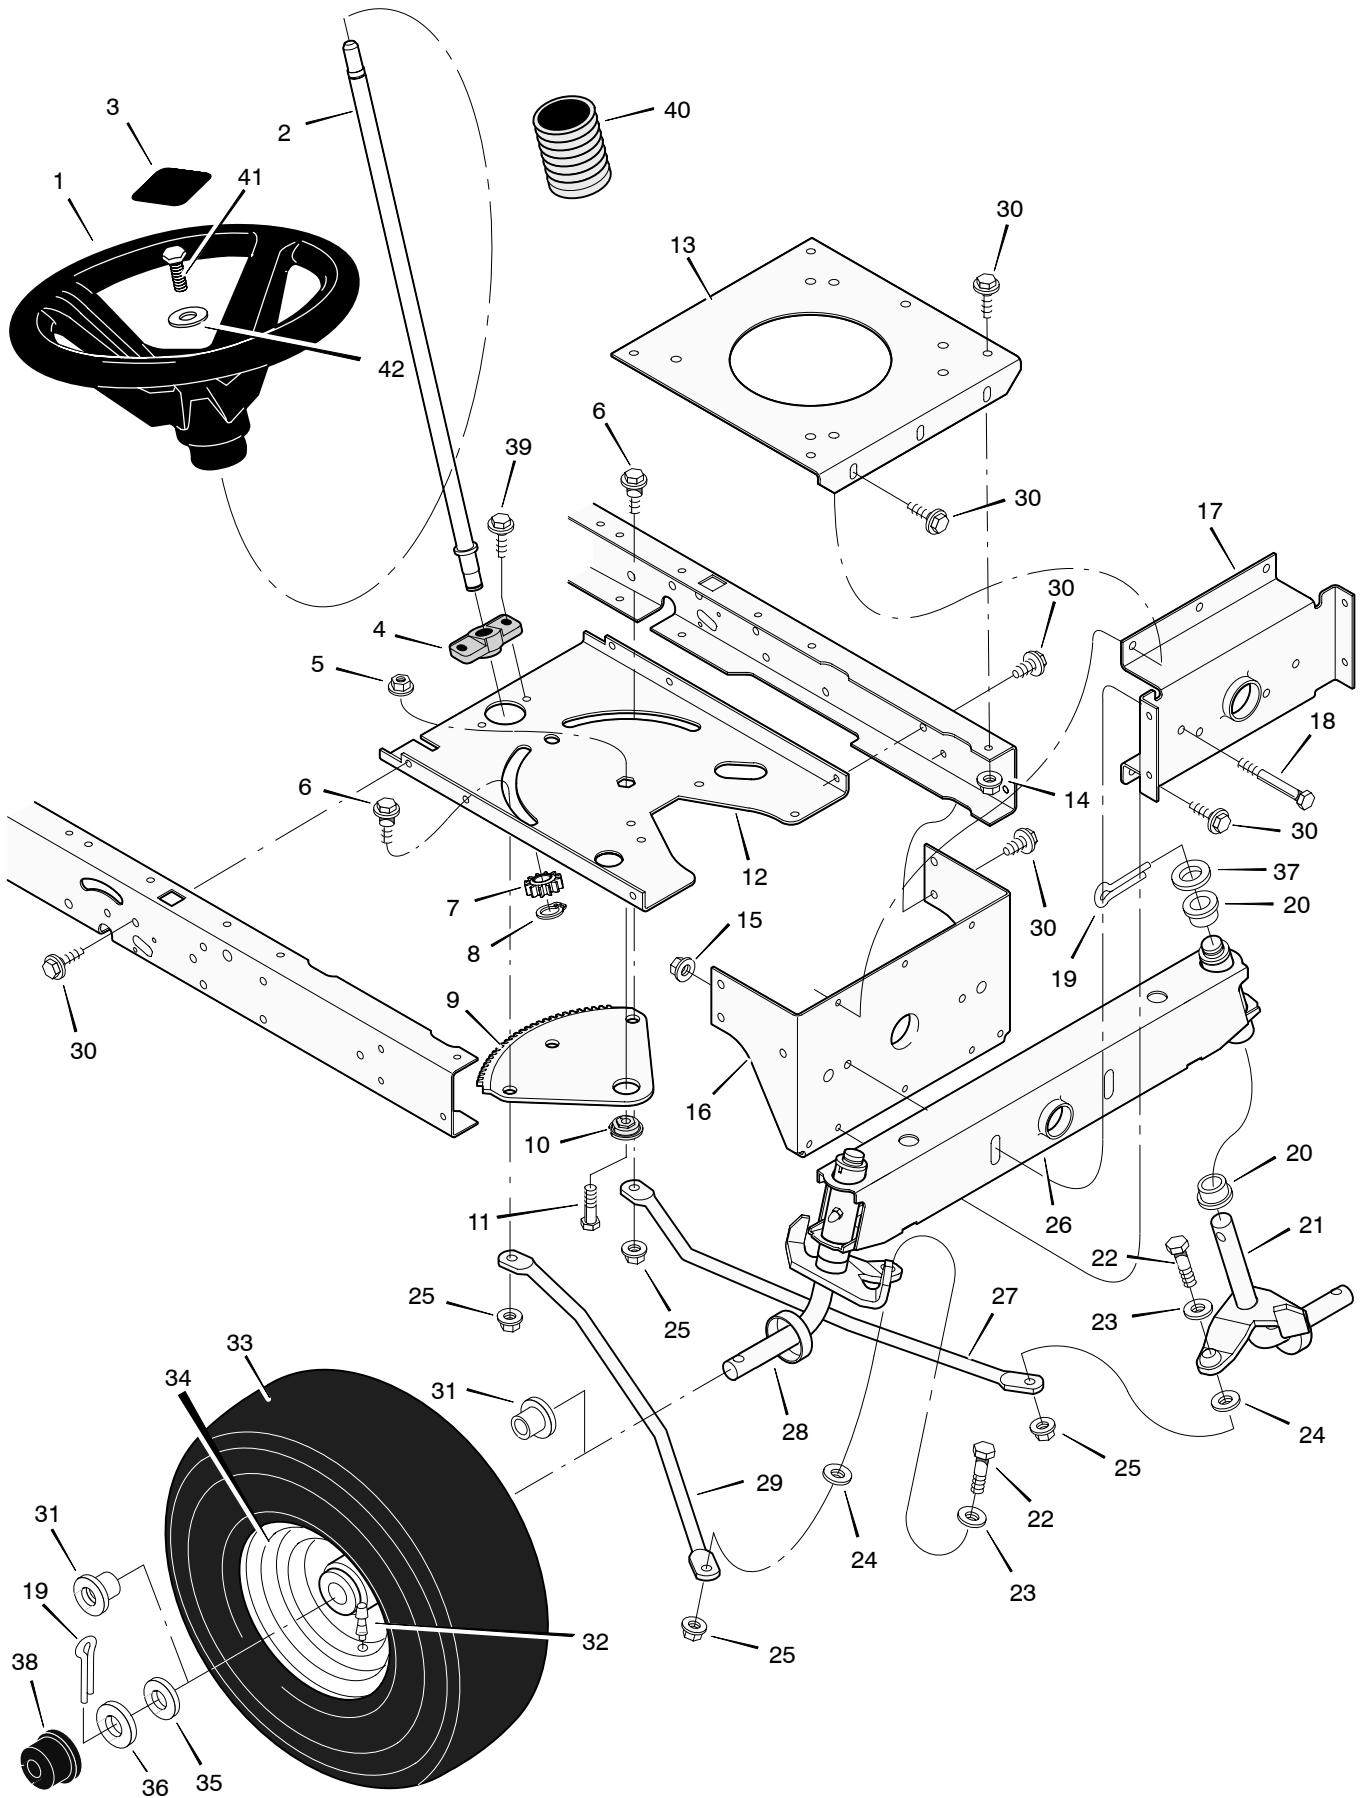

MODEL 405004x52A

REPAIR PARTS STEERING

MODEL 405004x52A

REPAIR PARTS STEERING

Key No.	Part No.	Description	Key No.	Part No.	Description
1	095335	Wheel, Steering	23	17x104	Washer
2	690625	Post, Steering	24	017x53 Z	Washer
3	095337	Insert, Steering Wheel	25	015x84	Nut, Flange
4	094124	Bearing	26	690210	Axle Assembly
5	15x111	Nut, Flange	27	095329E701	Drag Link, Left
6	009x57	Bolt, Shoulder	28	094575E701	Spindle Assembly, Right
7	690183	Gear, Pinion	29	095328E701	Drag Link, Right
8	011x25	Ring, Snap	30	26x249	Screw
9	094121	Gear, Sector	31	091334	Bearing, Wheel
10	094123	Bearing	32	024373	Stem, Valve
11	001x84	Bolt	33	091334	Tire *
12	1001121E701	Plate, Steering	—	407046	Tube
13	094006E700	Plate, Engine	34	1001840-601	Wheel and Tire Assembly
14	015x88	Nut, Flange	35	17x195	Washer
15	15x118	Nut, Flange	36	17x192	Washer
16	1001270E701	Bracket, Hanger	37	17x113	Washer
17	094007E701	Axle, Hanger	38	094618	Hub Cap
18	01x146	Bolt	39	26x267	Screw
19	030x49	Pin, Cotter	40	054789	Bellows
20	690150	Bearing	41	0025x3	Bolt
21	094576E701	Spindle Assembly, Left	42	17x146	Washer
22	01x111	Bolt			

* When you order a tire, make sure to give the brand name of the tire so that the tread pattern on the tire will match.