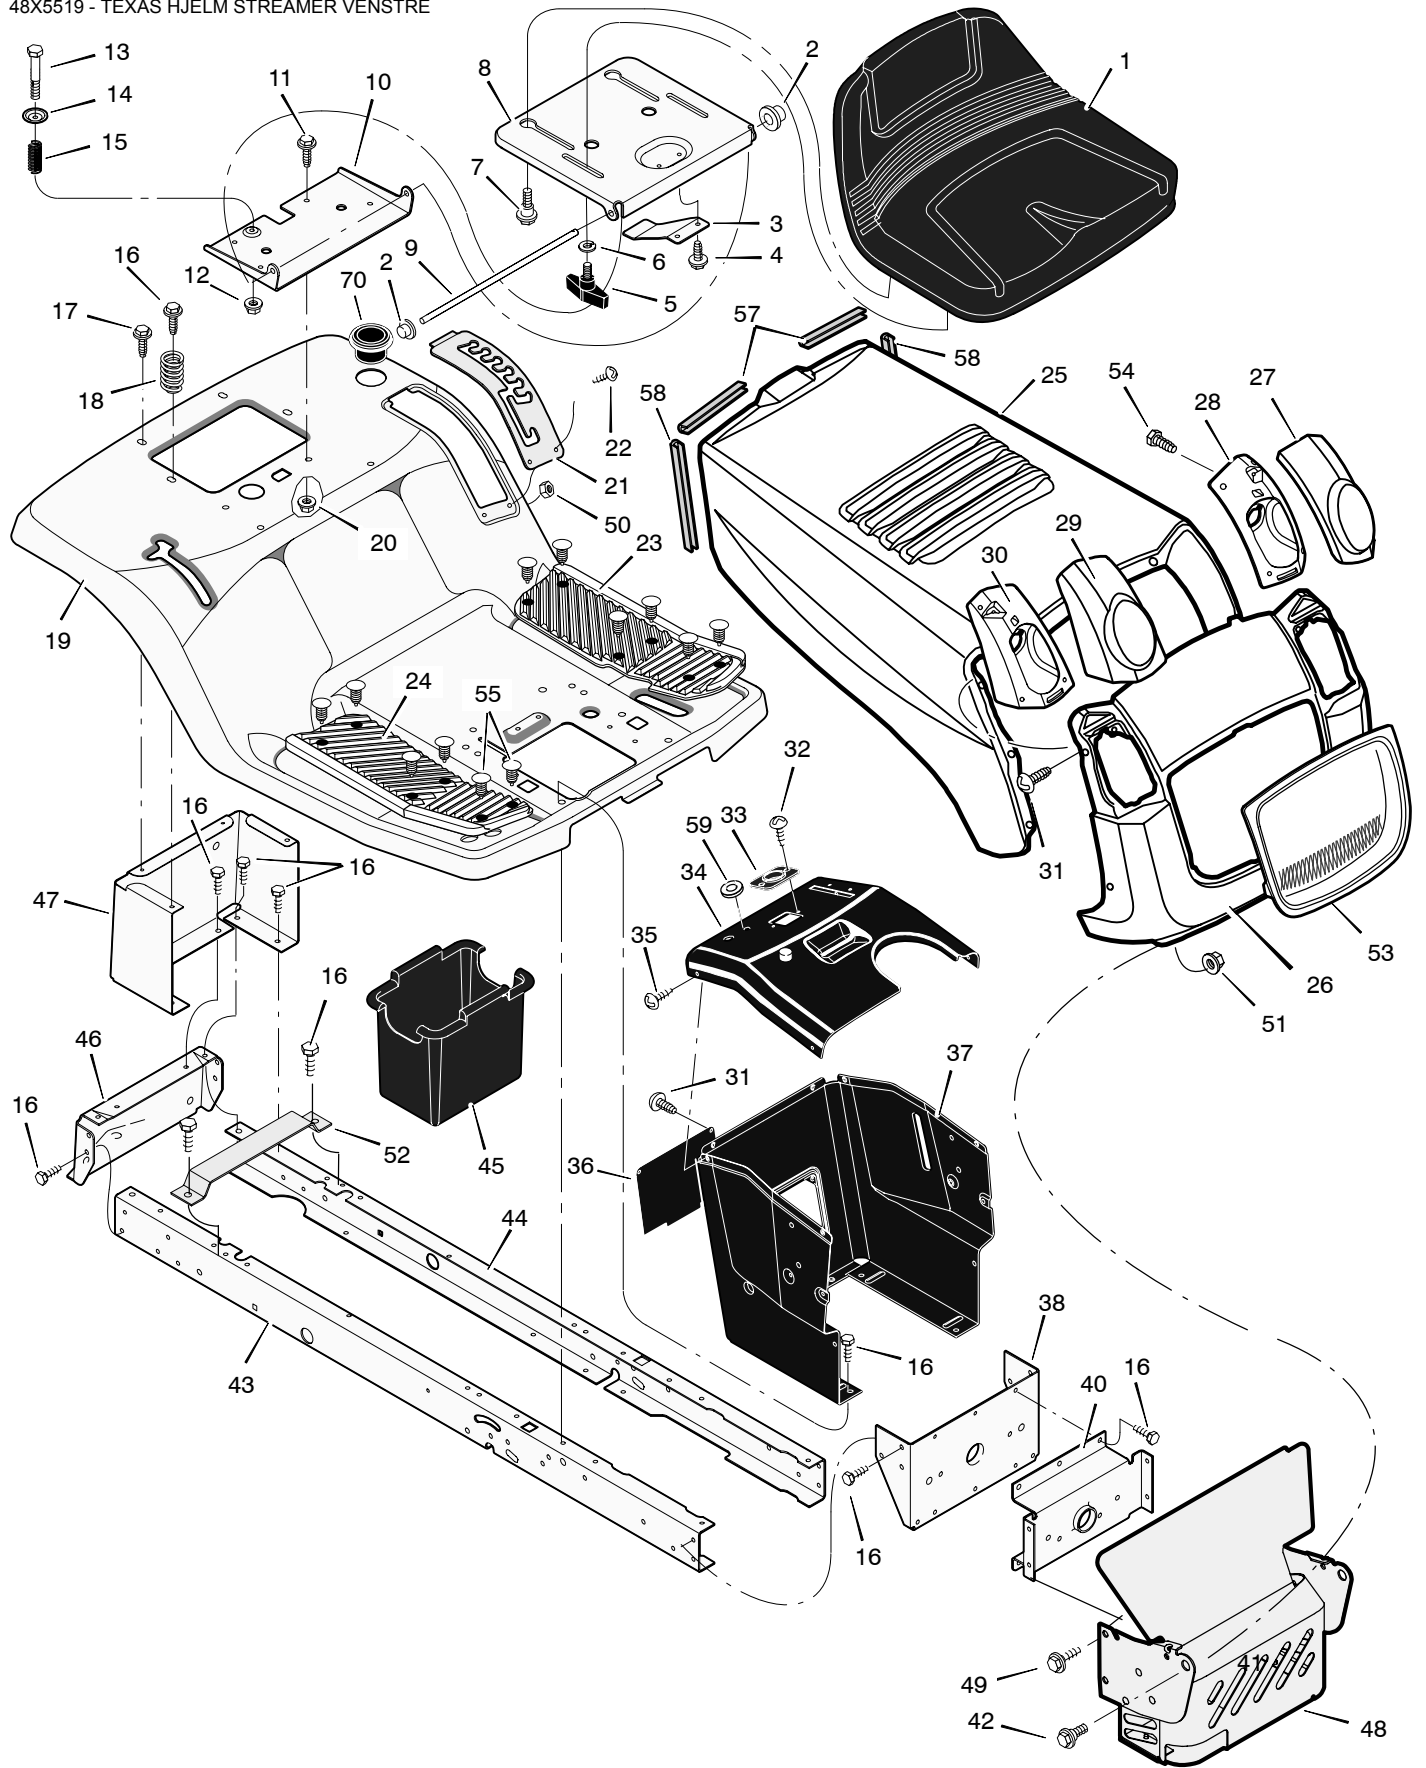

MODEL 405004x52A

REPAIR PARTS CHASSIS & HOOD

48X5520 - TEXAS HJELM STREAMER HØJRE

48X5519 - TEXAS HJELM STREAMER VENSTRE

MODEL 405004x52A

REPAIR PARTS CHASSIS & HOOD

Key No.	Part No.	Description	Key No.	Part No.	Description
1	690567	Seat	30	1001543	Housing, Right Headlamp
2	028x23	Cap, Push On	31	26x270	Screw
3	094057	Spring	32	26x238	Screw
4	26x229	Screw	33	1001491	Bearing, Steering
5	1001054	Bolt, Wing	34	1001584E717	Dash
6	017x47	Washer	35	26x201	Screw
7	009x56	Bolt, Shoulder	36	093007E717	Panel, Access
8	094154E701	Support, Seat	37	095318E717	Support, Dash
9	094156 Z	Rod, Pivot	38	1001270E701	Bracket, Rear Hanger
10	1001648E701	Bracket, Pivot	40	094007E701	Axle, Hanger
11	001x45	Bolt	42	009x58	Bolt
12	015x89	Nut	43	1001928E701	Frame, Right
13	009x55	Bolt, Shoulder	44	1001927E701	Frame, Left
14	094155 Z	Washer	45	690424	Container, Battery
15	164x31	Spring	46	1001002E701	Plate, Hitch
16	26x249	Screw	47	690434E701	Panel, Rear
17	26x263	Screw	48	1001619-717	Shield, Heat
18	164x30	Spring	49	26x277	Screw
19	1001558E013	Deck, Seat	50	015x81	Nut
20	15x123	Nut	51	15x124	Nut
21	094829E701	Plate, Index	52	690482E701	Support, Battery
22	009x47	Screw	53	1001541	Insert, Grille
23	1001583	Mat, Left	55	0193x3	Fastener, Panel
24	1001580	Mat, Right	57	1001652	Trim, Hood (3.75")
25	1001538E013	Hood	58	1001653	Trim, Hood (6.5")
26	1001531E717	Grille	59	1001755	Grommet, Parking Brake
27	1001546	Lens, Left	70	1001542	Holder, Cup
28	1001544	Housing, Left Headlamp	—	1001925	Bag Assembly, Parts
29	1001545	Lens, Right	—	F-040754L	Instruction Book & Parts List

* Not Illustrated