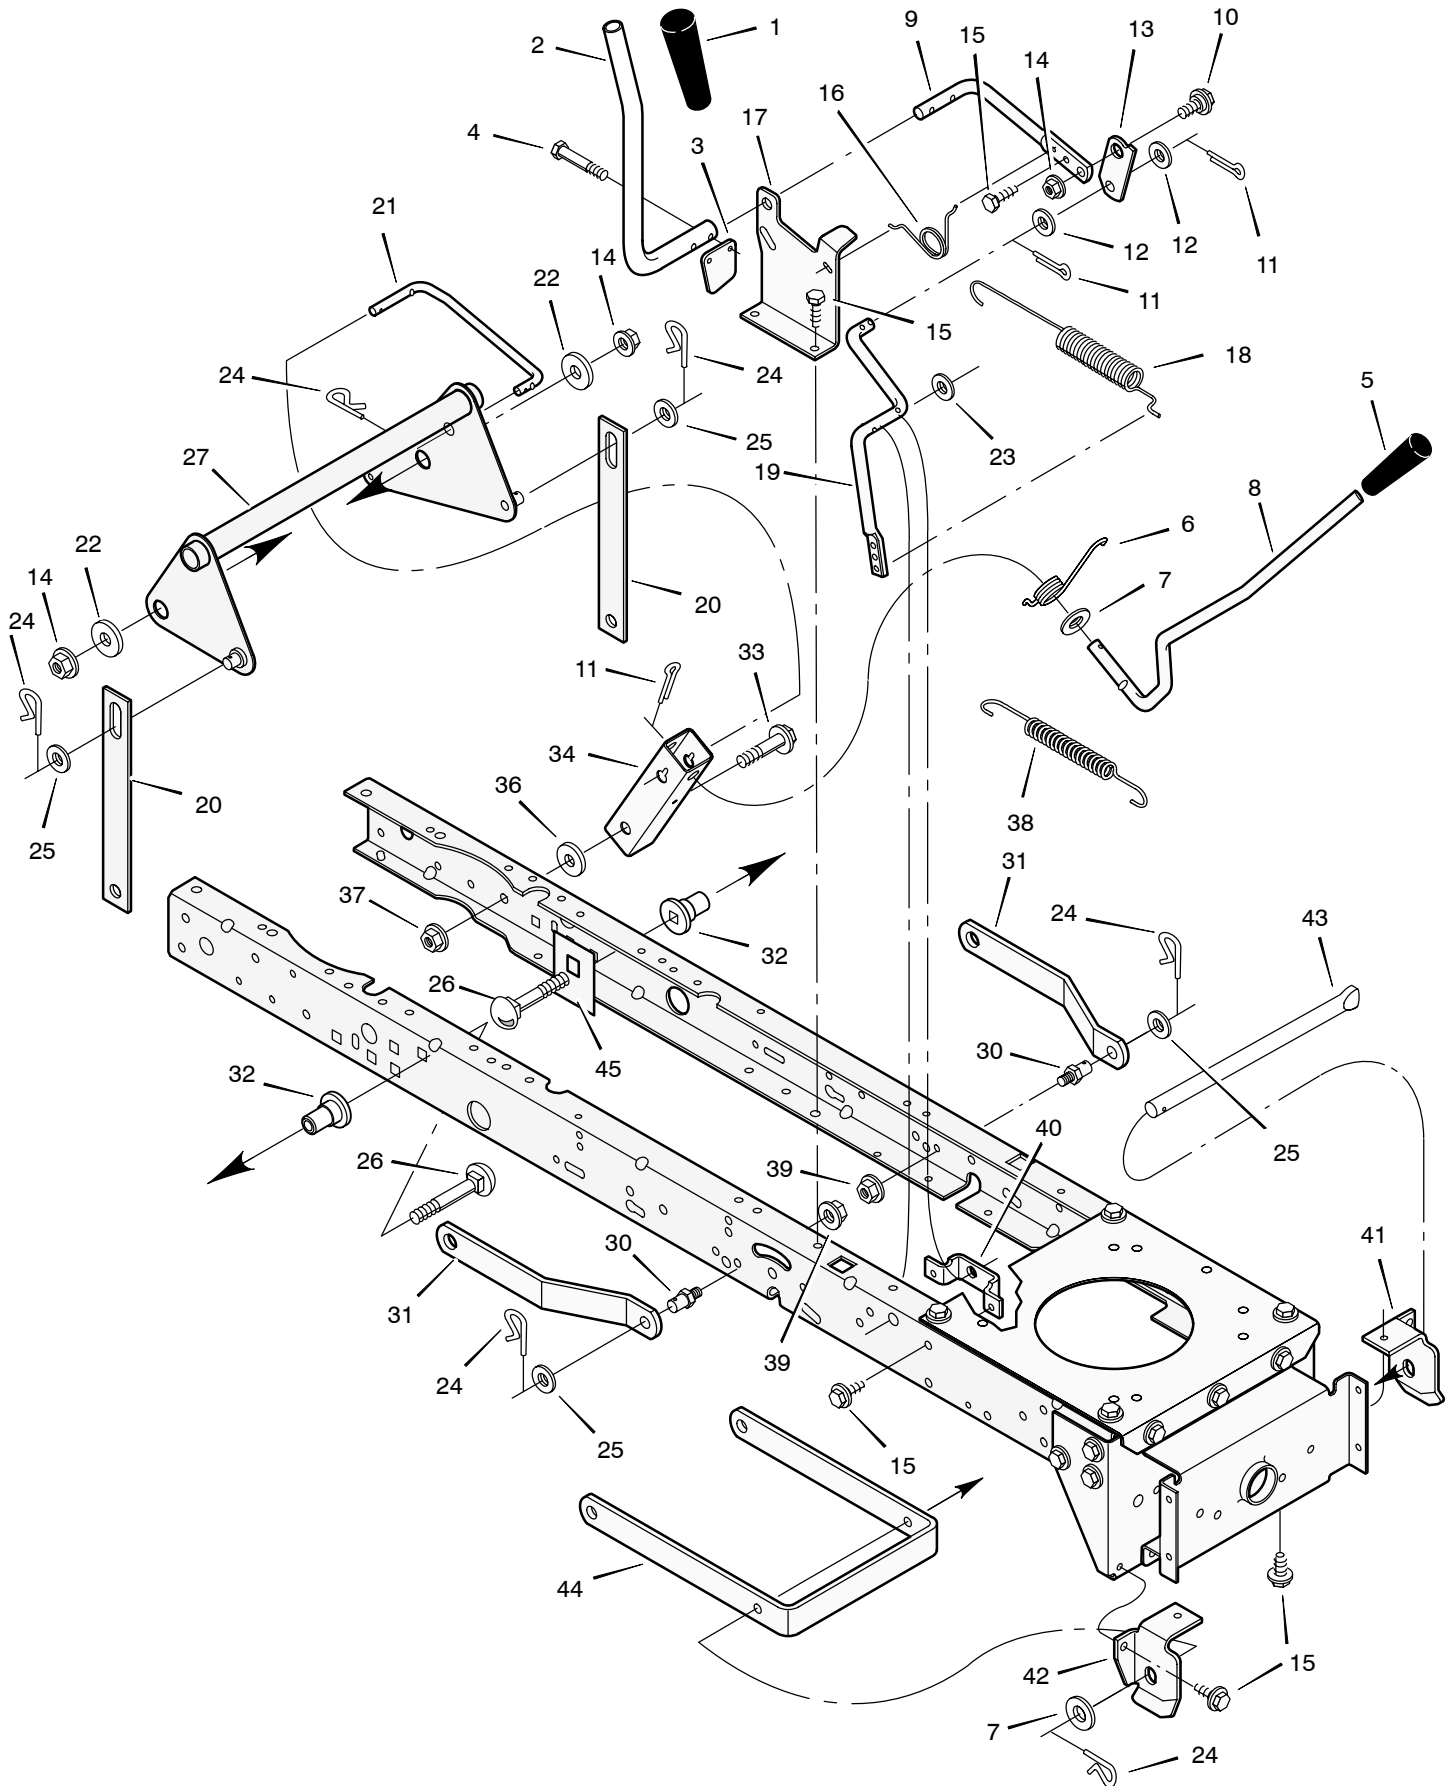

MODEL 405004x52A

REPAIR PARTS MOWER HOUSING SUSPENSION

MODEL 405004x52A

REPAIR PARTS MOWER HOUSING SUSPENSION

Key No.	Part No.	Description	Key No.	Part No.	Description
1	092698	Grip	22	17x168	Washer
2	094157 Z	Handle, PTO	23	017x57	Washer
3	094022 Z	Pad, Switch	24	0031x4	Pin, Hair
4	0025x3	Bolt	25	017x91	Washer
5	092697	Grip	26	002x85	Bolt, Carriage
6	166x40	Spring	27	1001111E700	Lever Assembly, Lift
7	17x103	Washer	30	094067	Pin
8	690533	Handle, Lift	31	094055E701	Bracket, Rear Suspension
9	094017 Z	Lever, PTO	32	690151	Spacer, Lifter
10	009x39	Bolt, Shoulder	33	009x53	Bolt, Shoulder
11	030x20	Pin, Cotter	34	094015E700	Bracket, Pivot
12	017x57	Washer	36	17x191	Washer
13	094004 Z	Link, PTO	37	015x84	Nut, Flange
14	015x84	Nut, Flange	38	165x131	Spring
15	26x249	Screw	39	015x68	Nut, Flange
16	166x39	Spring	40	094005E701	Bracket, PTO
17	094018E701	Bracket, PTO	41	094027E701	Hanger, Left Deck
18	165x119	Spring	42	094026E700	Hanger, Right Deck
19	690394E701	Crank, PTO	43	094158 Z	Rod, Hanger
20	690212E701	Link, Lift	44	690539E701	Bracket, Suspension
21	690122 Z	Link, Lift Handle	45	1001098E701	Plate, Stiffening