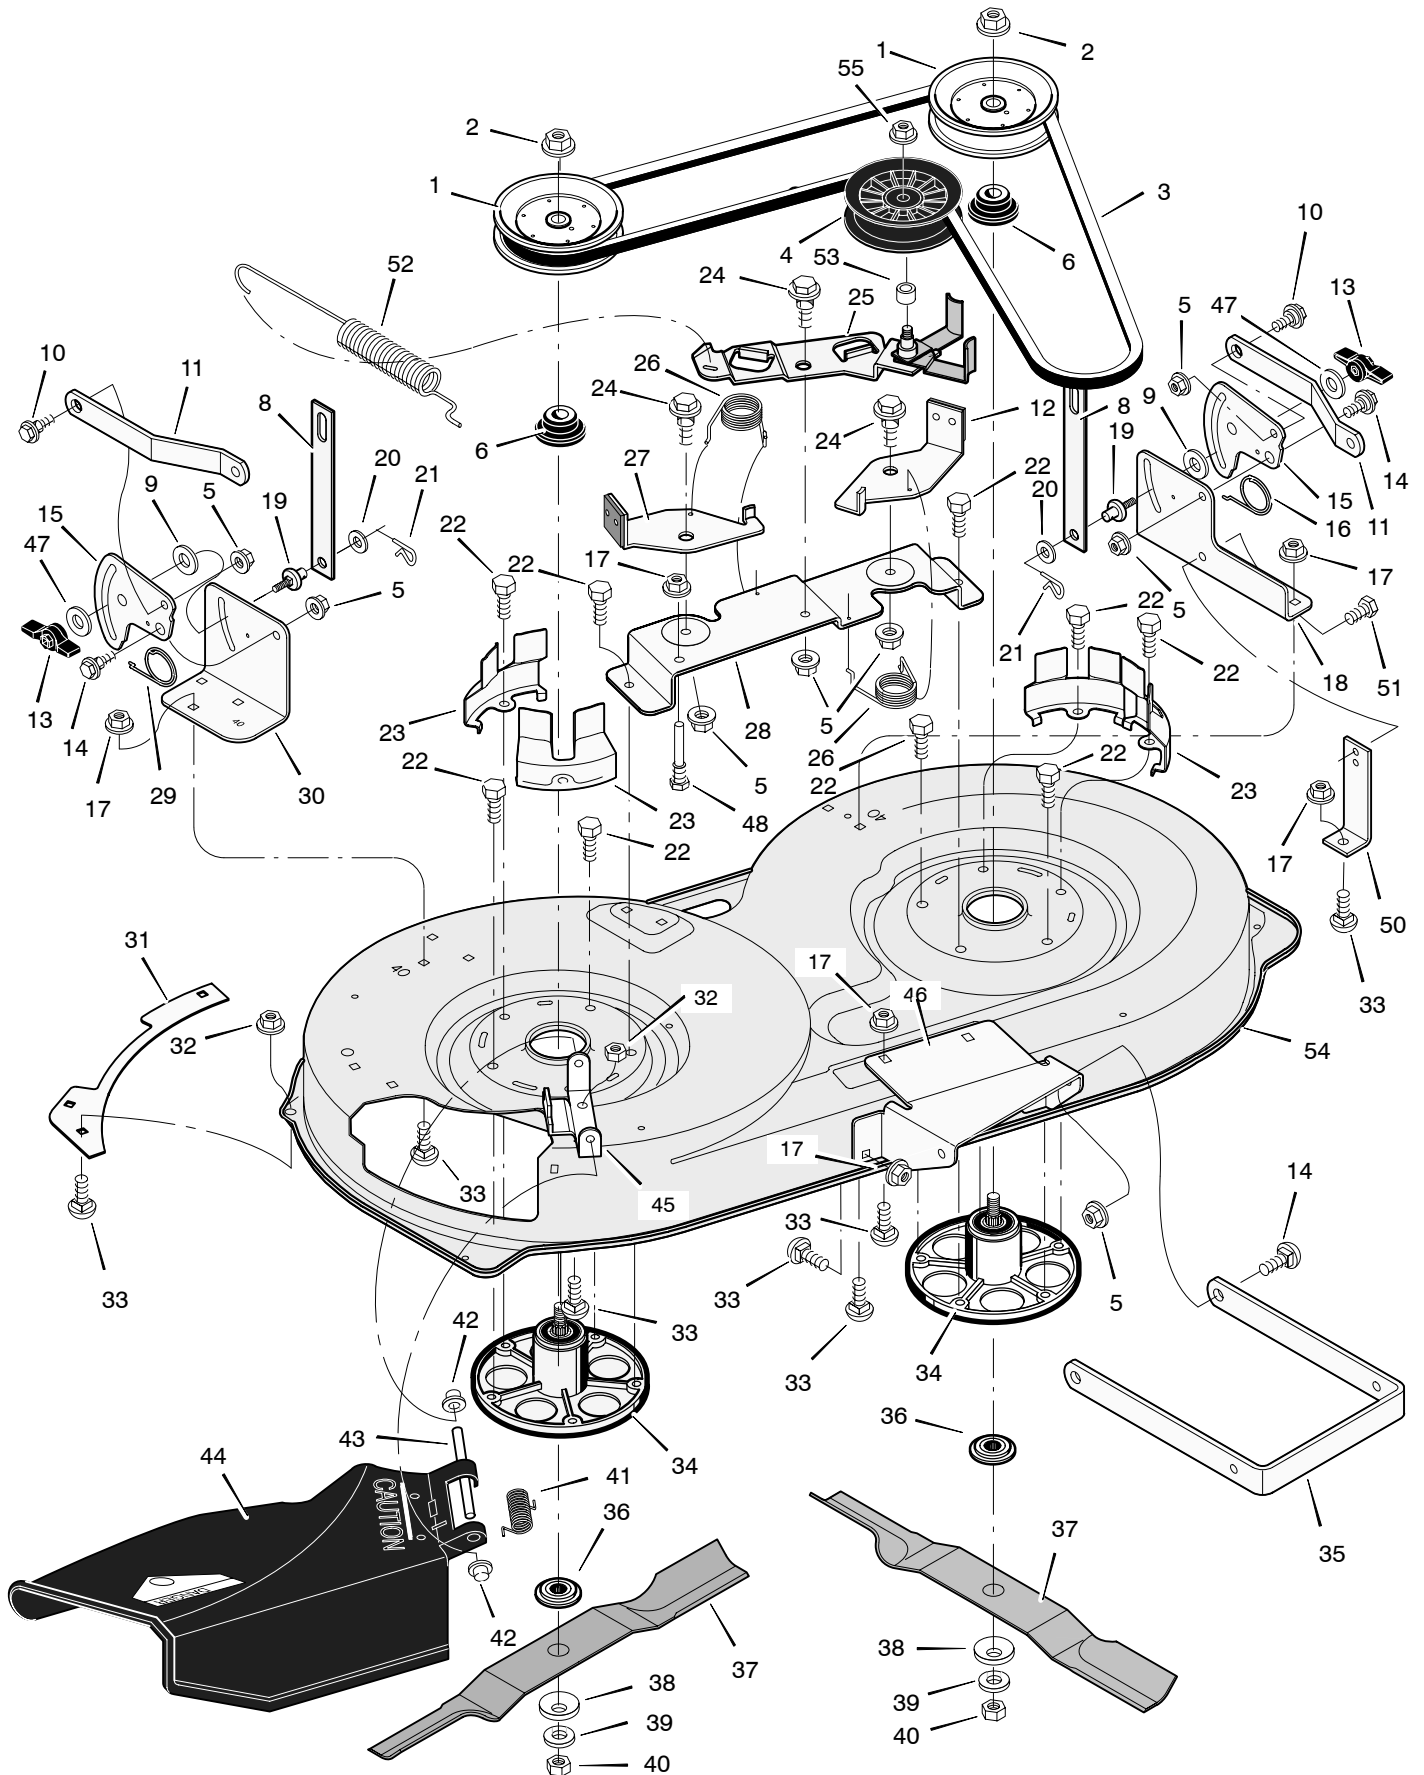

MODEL 405004x52A

REPAIR PARTS MOWER HOUSING

MODEL 405004x52A

REPAIR PARTS MOWER HOUSING

Key No.	Part No.	Description	Key No.	Part No.	Description
1	092851	Pulley, Jackshaft	29	166x42	Spring
2	15x140	Nut, Hex	30	094142E700	Bracket, Suspension
3	037x62	Belt, Mower Drive	31	091770E700	Plate
4	690387	Pulley, Idler	32	015x88	Nut, Flange
5	015x84	Nut, Flange	33	02x53	Bolt, Carriage
6	1001197	Spacer, Pulley	34	1001200	Mandrell
8	690212E700	Link, Lift	35	690539E700	Bracket, Suspension
9	094137	Pad, Friction	36	690411	Adapter, Blade
10	009x52	Bolt, Shoulder	37	1001428E701	Blade
11	094055E700	Bracket, Suspension	38	17x166	Washer
12	094049E700	Pad Assembly, Left Brake	39	17x165	Washer
13	094068	Knob	40	15x100	Nut
14	009x51	Bolt, Shoulder	41	166x4	Spring
15	094128E700	Plate, Suspension	42	028x23	Cap, Push On
16	166x43	Spring	43	094957 Z	Rod, Pivot
17	015x79	Nut, Flange	44	094707	Deflector Assembly
18	094143E700	Bracket, Suspension	45	094956E700	Bracket, Deflector
19	095194	Pin, Hanger	46	094144E700	Bracket, Front Hanger
20	017x91	Washer	47	017x45 Z	Washer
21	0031x4	Pin, Cotter	48	094781	Guide, Belt
22	0025x7	Bolt	50	094681E700	Bracket, Support
23	094051E700	Cover, Pulley	51	26x249	Screw
24	009x39	Bolt, Shoulder	52	165x119	Spring, Extension
25	690408E700	Arm, Idler	54	094141E700	Housing, Blade *
26	0166x41	Spring	55	015x98	Nut, Flange
27	094047E700	Pad Assembly, Right Brake	1-55	776001	Complete Mower Housing Assembly
28	094145E700	Bracket Assembly, Brake			

* Includes Key No. 17, 18, 30, 31, 32, 33, 45, 46, 47 and 51.