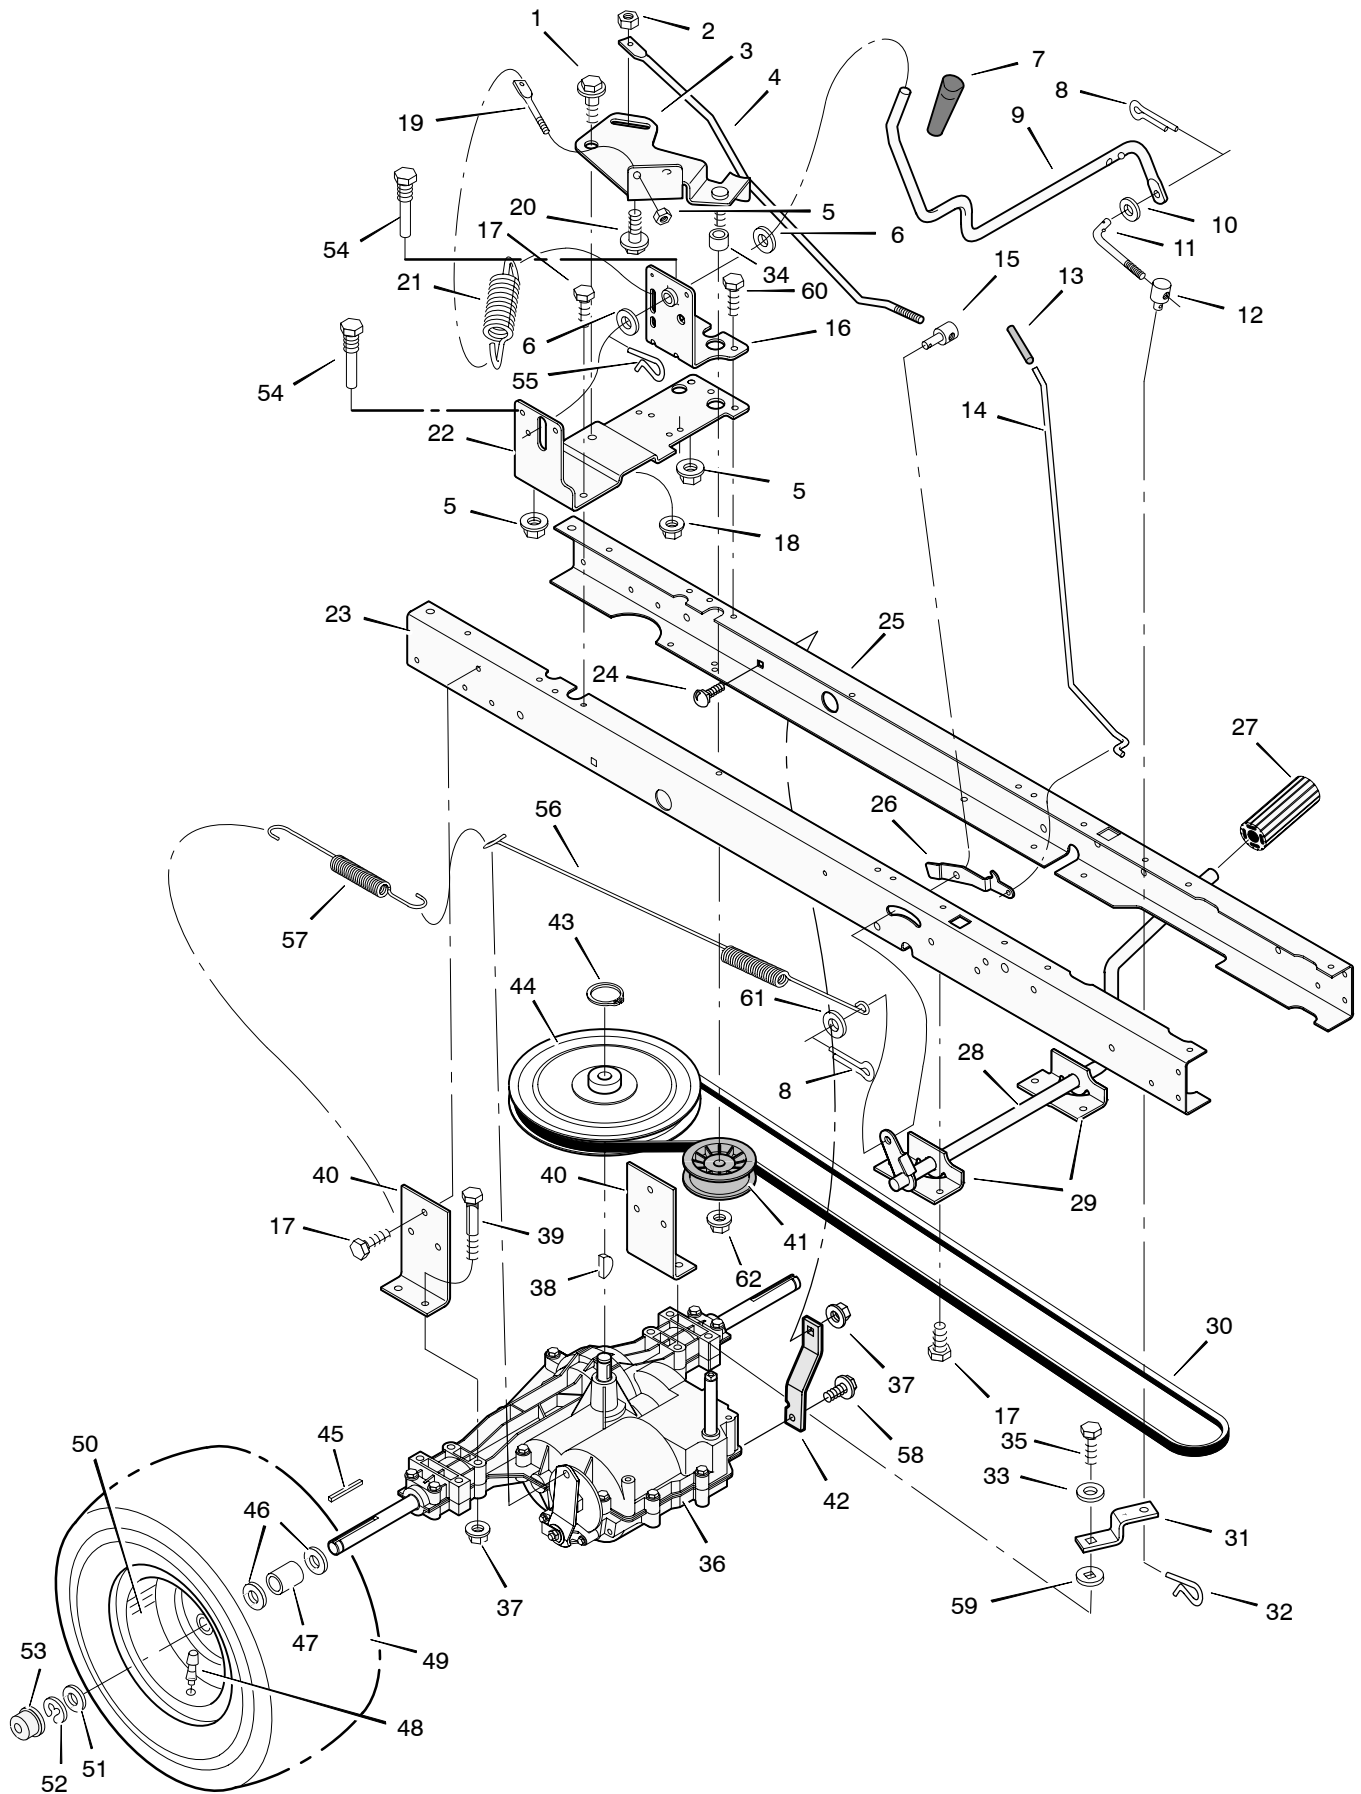

MODEL 405004x52A

REPAIR PARTS MOTION DRIVE

MODEL 405004x52A

REPAIR PARTS MOTION DRIVE

Key No.	Part No.	Description	Key No.	Part No.	Description
1	009x39	Bolt, Shoulder	33	017x38	Washer
2	015x89	Nut, Hex	34	690369	Spacer
3	690273E700	Arm, Idler	35	06x105	Bolt
4	094041 Z	Rod, Clutch	36	— ** —	Transaxle, Peerless
5	015x79	Nut	37	015x88	Nut
6	17x102	Washer	38	020697	Key, Woodruff
7	092697	Grip	39	01x155	Bolt
8	030x20	Pin, Cotter	40	094008E701	Bracket, Transaxle
9	094043 Z	Lever, Shift	41	690409	Pulley
10	017x47	Washer	42	094433	Bracket, Transaxle Support
11	094044 Z	Link, Shift	43	0011x7	Ring Retainer
12	021920	Nut, Adjuster	44	095094	Pulley, Drive
13	091079	Grip	45	021553	Key, Square
14	1001245 Z	Rod, Parking Brake	46	17x160	Washer
15	094815	Nut, Adjuster	47	690554 Z	Spacer, Transaxle
16	1001303 Z	Bracket, Shift Pivot	48	024373	Stem, Valve
17	26x249	Screw	49	091914	Tire *
18	015x84	Nut	—	407049	Tube
19	094042 Z	Mount, Stud Spring	50	092289-601	Wheel & Tire Assembly
20	009x54	Bolt, Shoulder	51	17x195	Washer
21	165x116	Spring, Extension	52	0011x3	E-Ring
22	1001302E701	Bracket, Right Shifter	53	094618	Hub Cap
23	1001928E701	Frame, Right	54	093349	Guide, Belt
24	002x53	Bolt, Carriage	55	0031x4	Pin, Hair
25	1001927E701	Frame, Left	56	165x115	Spring, Extension
26	094045 Z	Latch, Parking Brake	57	165x92	Spring, Extension
27	021544	Pedal	58	26x216	Screw
28	094038E717	Lever, Brake/Clutch	59	17x148	Washer
29	1001117E701	Bracket, Pedal	60	26x267	Screw
30	037x87	Belt, Motion Drive	61	17x169	Washer
31	094031 Z	Yoke, Shift	62	015x98	Nut
32	0031x6	Pin, Hair			

* When you order a tire, make sure to give the brand name of the tire so that the tread pattern on the tire will match.

** For Replacement Parts see the Transaxle manufacturer.