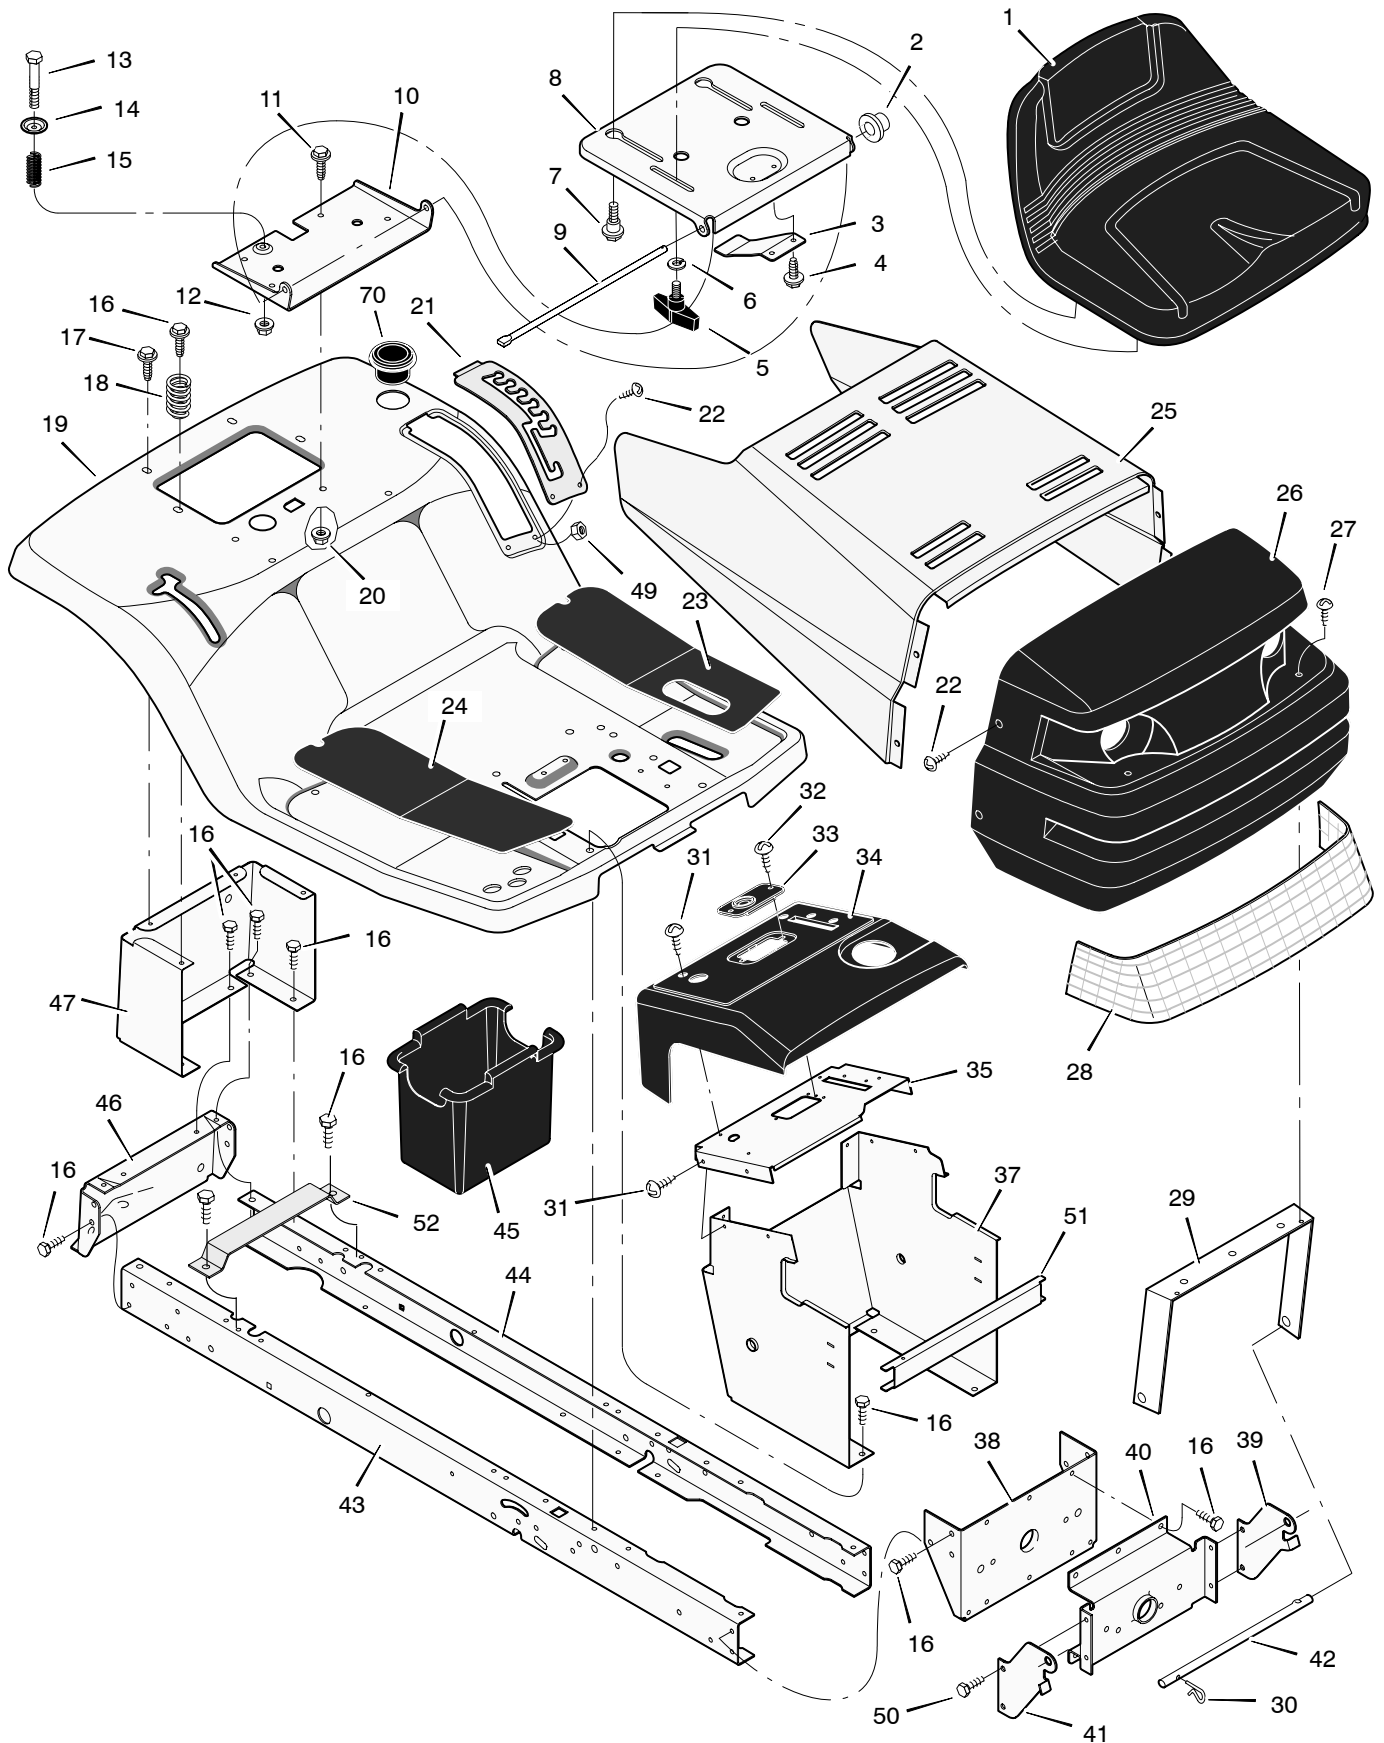

MODEL 385003x52A

REPAIR PARTS CHASSIS & HOOD

MODEL 385003x52A

REPAIR PARTS CHASSIS & HOOD

Key No.	Part No.	Description	Key No.	Part No.	Description
1	690566	Seat	28	092334	Lens
2	028x23	Cap, Push On	29	092448	Brace, Grille
3	094057	Spring	30	0031x4	Pin, Hair
4	26x229	Screw	31	26x270	Screw
5	1001054	Bolt, Wing	32	26x238	Screw
6	017x47	Washer	33	094214	Bearing, Steering
7	009x56	Bolt, Shoulder	34	094218	Dash
8	094154E701	Support, Seat	35	094211E700	Plate, Dash
9	094156 Z	Rod, Pivot	36	093007E701	Panel, Access
10	1001648E700	Bracket, Pivot	37	095323E700	Support, Dash
11	001x45	Bolt	38	1001270E701	Bracket, Rear Hanger
12	015x89	Nut	39	690544	Support, Left Grille
13	009x55	Bolt, Shoulder	40	094007E701	Axle, Hanger
14	094155 Z	Washer	41	690543	Support, Right Grille
15	164x31	Spring	42	092332 Z	Rod, Pivot
16	26x249	Screw	43	1001928E701	Frame, Right
17	26x263	Screw	44	1001927E701	Frame, Left
18	164x30	Spring	45	690424	Container, Battery
19	1001987E013	Deck, Seat	46	1001002E701	Plate, Hitch
20	015x88	Nut	47	690434E701	Panel, Rear
21	094829E701	Plate, Index	49	015x81	Nut
23	094999	Mat, Left	50	26x277	Screw
24	094998	Mat, Right	51	094215E700	Channel
25	092333E013	Hood	52	690482E701	Support, Battery
26	094867E701	Grille Assembly (Includes Lens)	70	1001542	Holder, Cup
27	26x239	Screw	--	F-050738L	Instruction Book & Parts List