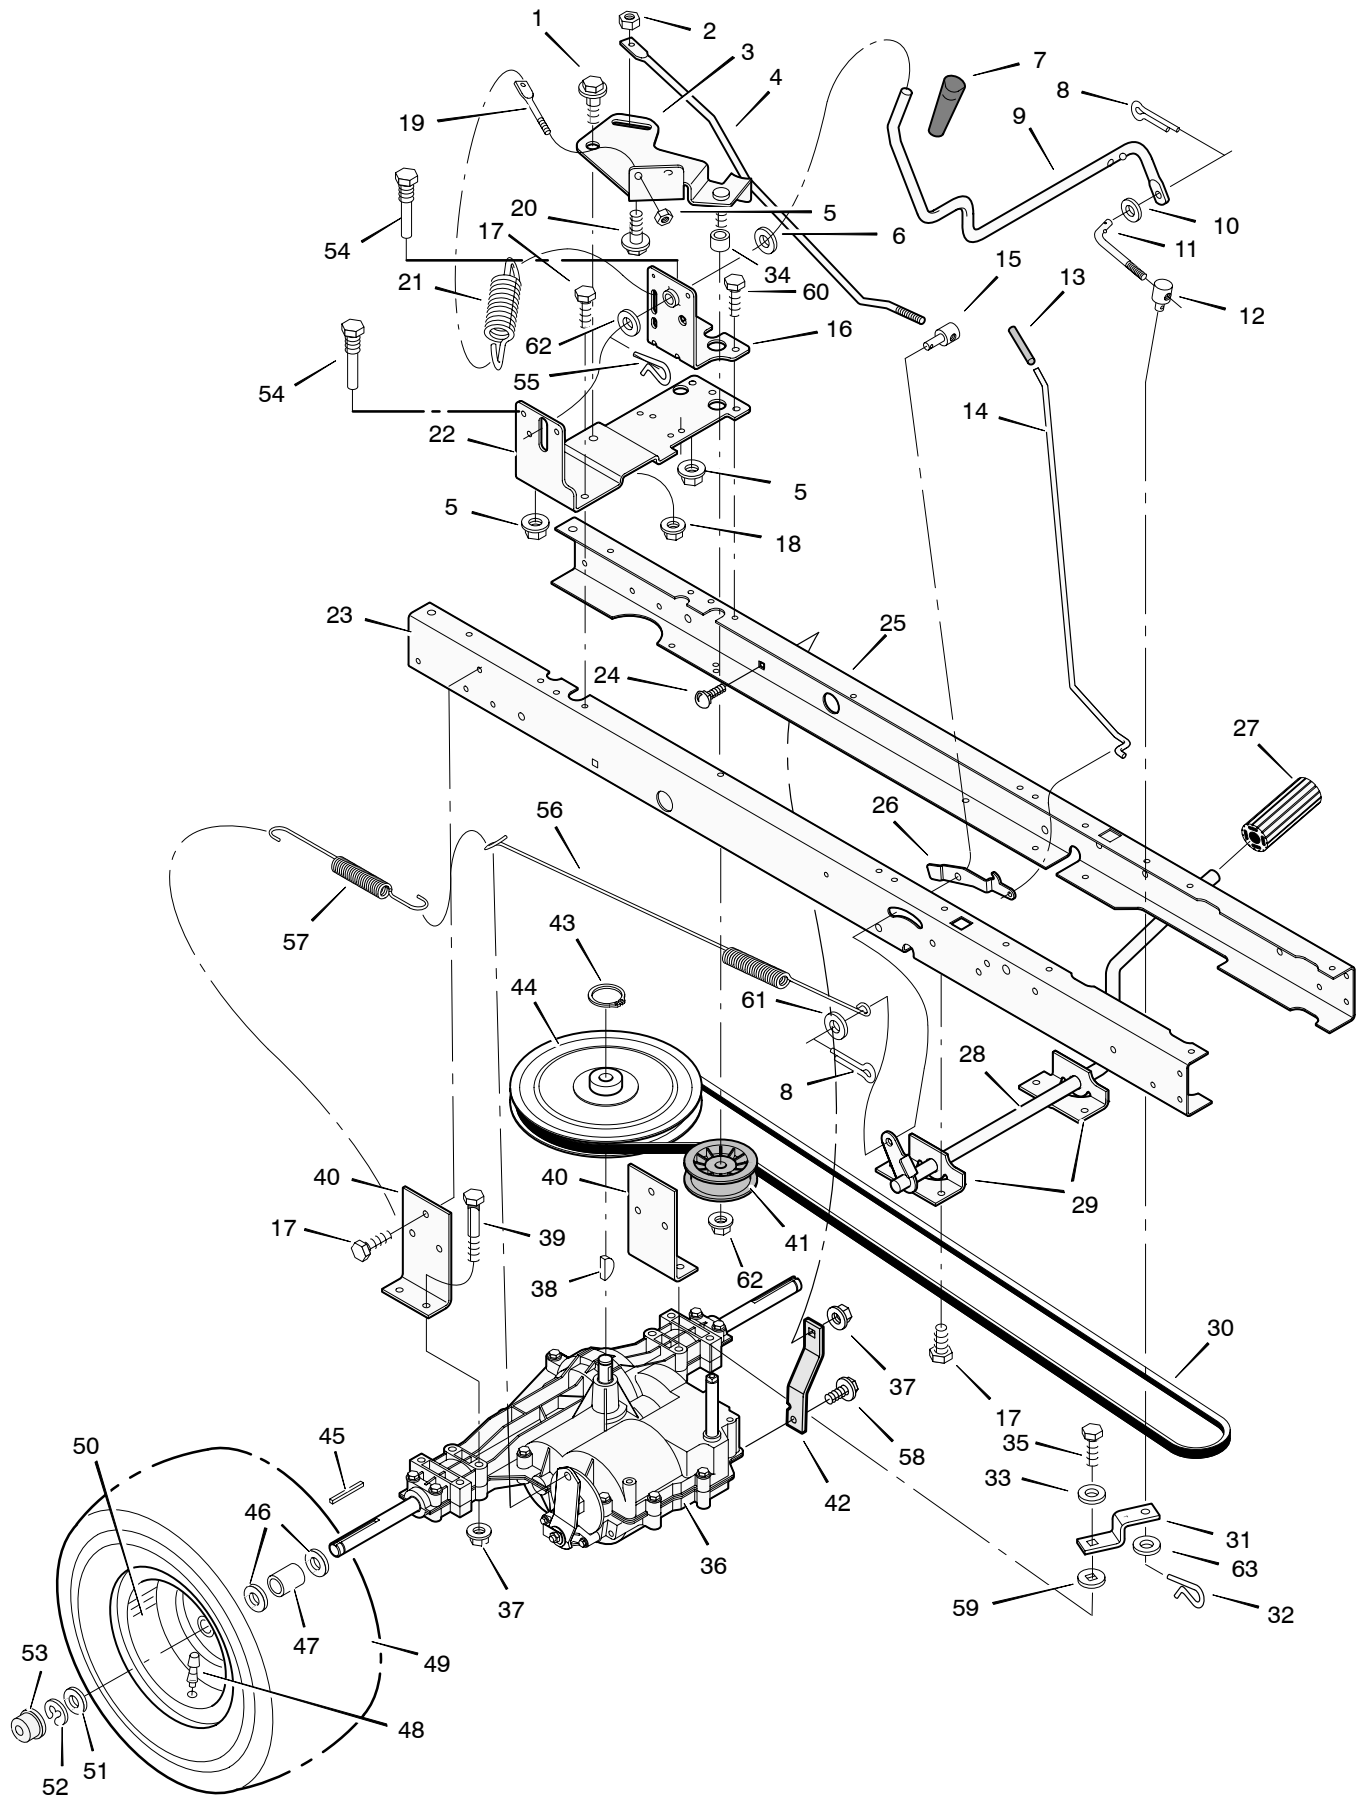

MODEL 385003x52A

REPAIR PARTS MOTION DRIVE

MODEL 385003x52A

REPAIR PARTS MOTION DRIVE

Key No.	Part No.	Description	Key No.	Part No.	Description
1	009x39	Bolt, Shoulder	33	017x38	Washer
2	015x89	Nut, Hex	34	690369	Spacer
3	690173E701	Arm, Idler	35	06x105	Bolt
4	094041 Z	Rod, Clutch	36	--- ** ---	Transaxle
5	015x79	Nut	37	015x88	Nut
6	17x102	Washer	38	020697	Key, Woodruff
7	092697	Grip	39	01x155	Bolt
8	030x20	Pin, Cotter	40	094008E701	Bracket, Transaxle
9	094043 Z	Lever, Shift	41	690409	Pulley
10	017x47	Washer	42	094433	Bracket, Transaxle Support
11	094044 Z	Link, Shift	43	0011x7	Ring Retainer
12	021920 Z	Nut, Adjuster	44	095094	Pulley, Drive
13	091079	Grip	45	021553	Key, Square
14	1001271 Z	Rod, Parking Brake	46	17x160	Washer
15	094815 Z	Nut, Adjuster	47	1401103 Z	Spacer, Transaxle
16	1001303 Z	Bracket, Shift Pivot	48	024373	Stem, Valve
17	26x249	Screw	49	091923	Tire *
18	015x84	Nut	--	407049	Tube
19	094042 Z	Mount, Stud Spring	50	0 92288-601	Wheel & Tire Assembly
20	009x54	Bolt, Shoulder	51	17x195	Washer
21	165x116	Spring, Extension	52	0011x3	E-Ring
22	1001978E701	Bracket, Right Shifter	53	094618	Hub Cap
23	1001928E701	Frame, Right	54	093349	Guide, Belt
24	002x53	Bolt, Carriage	55	0031x4	Pin, Hair
25	1001927E701	Frame, Left	56	165x115	Spring, Extension
26	094045 Z	Latch, Parking Brake	57	165x92	Spring, Extension
27	021544	Pedal	58	26x216	Screw
28	094038E700	Lever, Brake/Clutch	59	17x148	Washer
29	1001117E701	Bracket, Pedal	60	26x267	Screw
30	037x87	Belt, Motion Drive	61	17x169	Washer
31	094031 Z	Yoke, Shift	62	17x165	Washer
32	0031x6	Pin, Hair	63	017x53	Washer

* When you order a tire, make sure to give the brand name of the tire so that the tread pattern on the tire will match.

** For Replacement Parts see the Transaxle manufacturer.