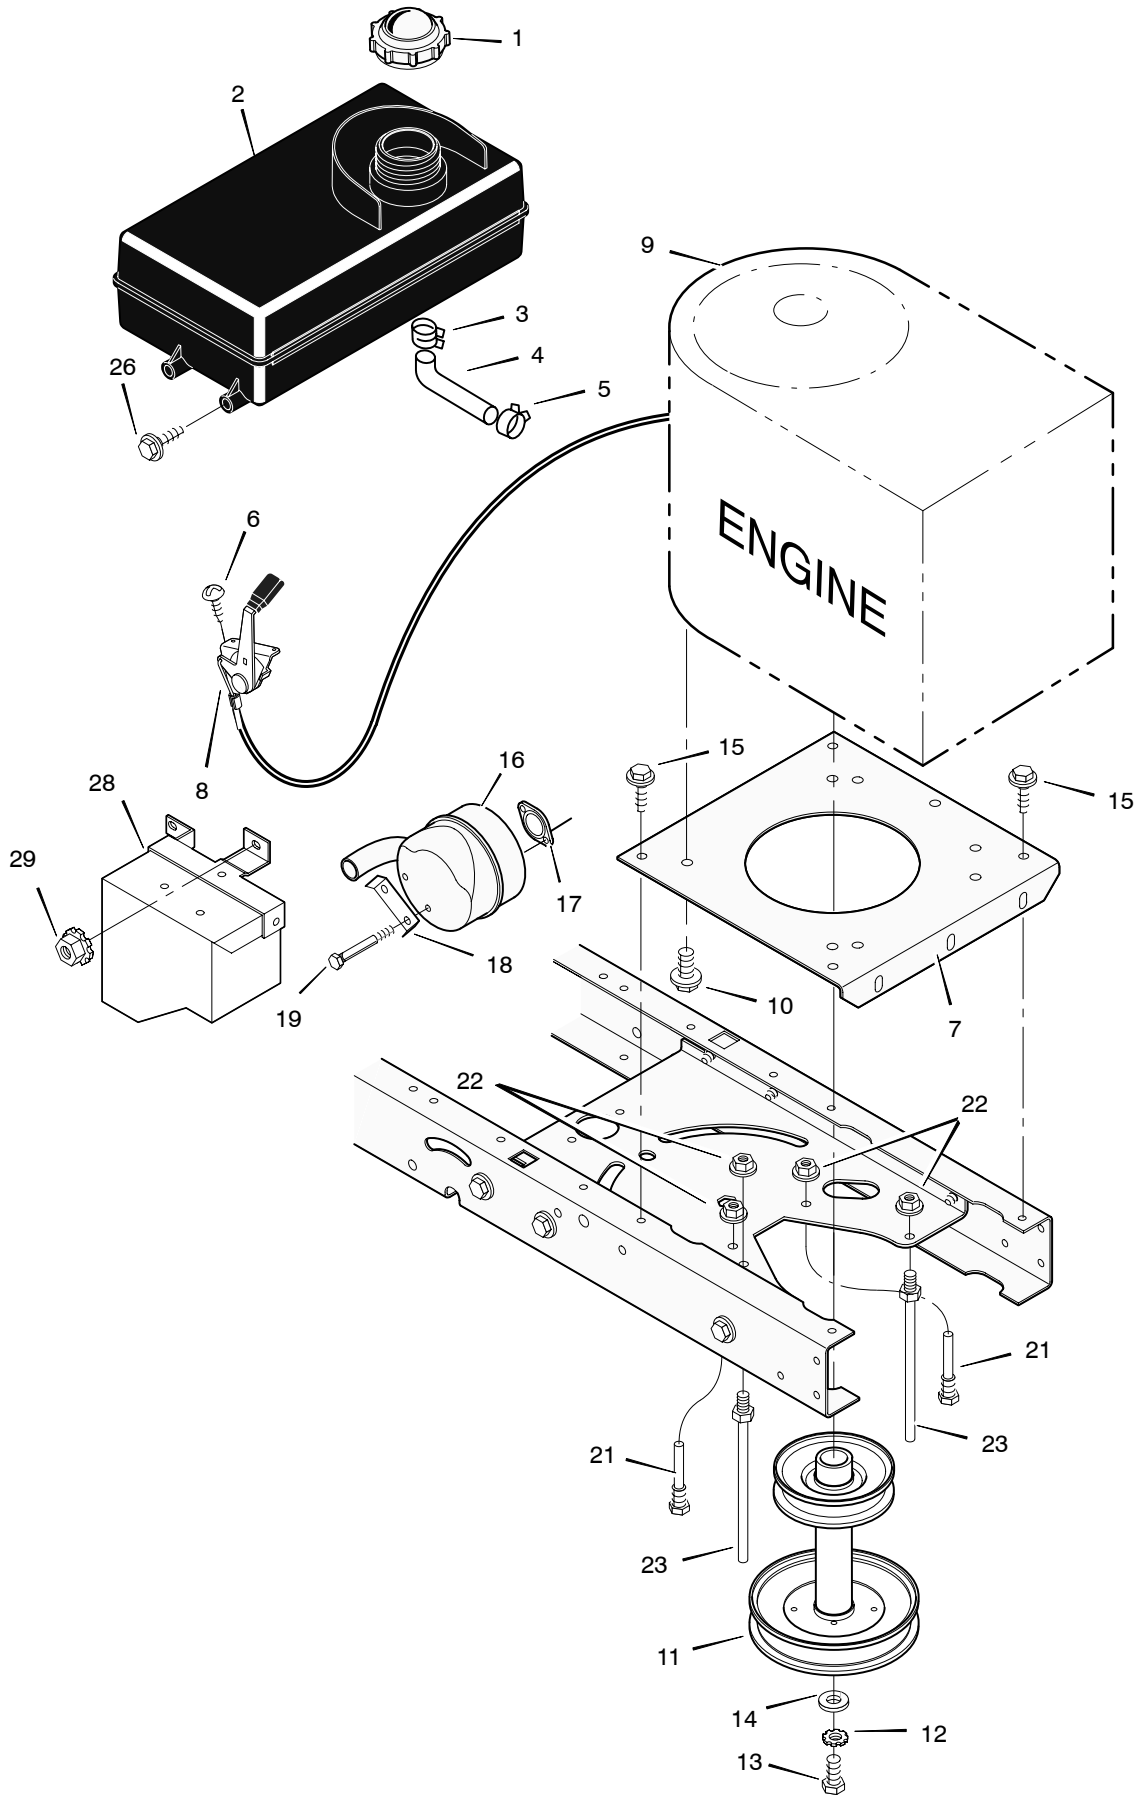

MODEL 385003x52A

REPAIR PARTS MOWER HOUSING

Key No.	Part No.	Description	Key No.	Part No.	Description
1	092852	Pulley, Jackshaft	30	094052E701	Bracket, Right Suspension
2	15x140	Nut, Hex	31	091770E700	Plate
3	037x86	Belt, Mower Drive	32	015x88	Nut, Flange
4	91801	Pulley, Idler	33	002x53	Bolt, Carriage
5	015x84	Nut, Flange	34	1001200	Mandrell (Includes Key No.6)
8	690212E701	Link, Lift	35	690539E701	Bracket, Suspension
9	094137	Pad, Friction	36	690411	Adapter, Blade
10	009x52	Bolt, Shoulder	37	1001427E701	Blade
11	094055E701	Bracket, Suspension	38	17x166	Washer
12	094049E701	Pad Assembly, Left Brake	39	17x165	Washer
13	094068	Knob	40	15x100	Nut
14	009x51	Bolt, Shoulder	41	0166x4	Spring
15	094128E700	Plate, Suspension	42	028x23	Cap, Push On
16	166x43	Spring	43	094957 Z	Rod, Pivot
17	015x79	Nut, Flange	44	094707	Deflector Assembly
18	094054E700	Bracket, Left Suspension	45	094956E701	Bracket, Deflector
19	095194	Pin, Hanger	46	094062E700	Bracket, Front Hanger
20	017x91	Washer	47	017x45 Z	Washer
21	0031x4	Pin, Cotter	48	094781	Guide, Belt
22	0025x7	Bolt	50	094681E700	Bracket, Support
23	094051E701	Cover, Pulley	51	26x249	Screw
24	009x39	Bolt, Shoulder	52	165x118	Spring, Extension
25	1001499	Arm, Idler	53	690369	Spacer
26	166x41	Spring	54	094060E700	Housing - Export Blade *
27	094047E701	Pad Assembly, Right Brake	55	015x98	Nut, Flange
28	094059E700	Bracket Assembly, Brake	1-55	776000	Complete Mower Housing Assembly
29	166x42	Spring			

** Included with Key No. 34.

* Includes Key No. 17, 18, 30, 31, 32, 33, 45, 46, 47 and 51.

MODEL 385003x52A

REPAIR PARTS ENGINE MOUNT