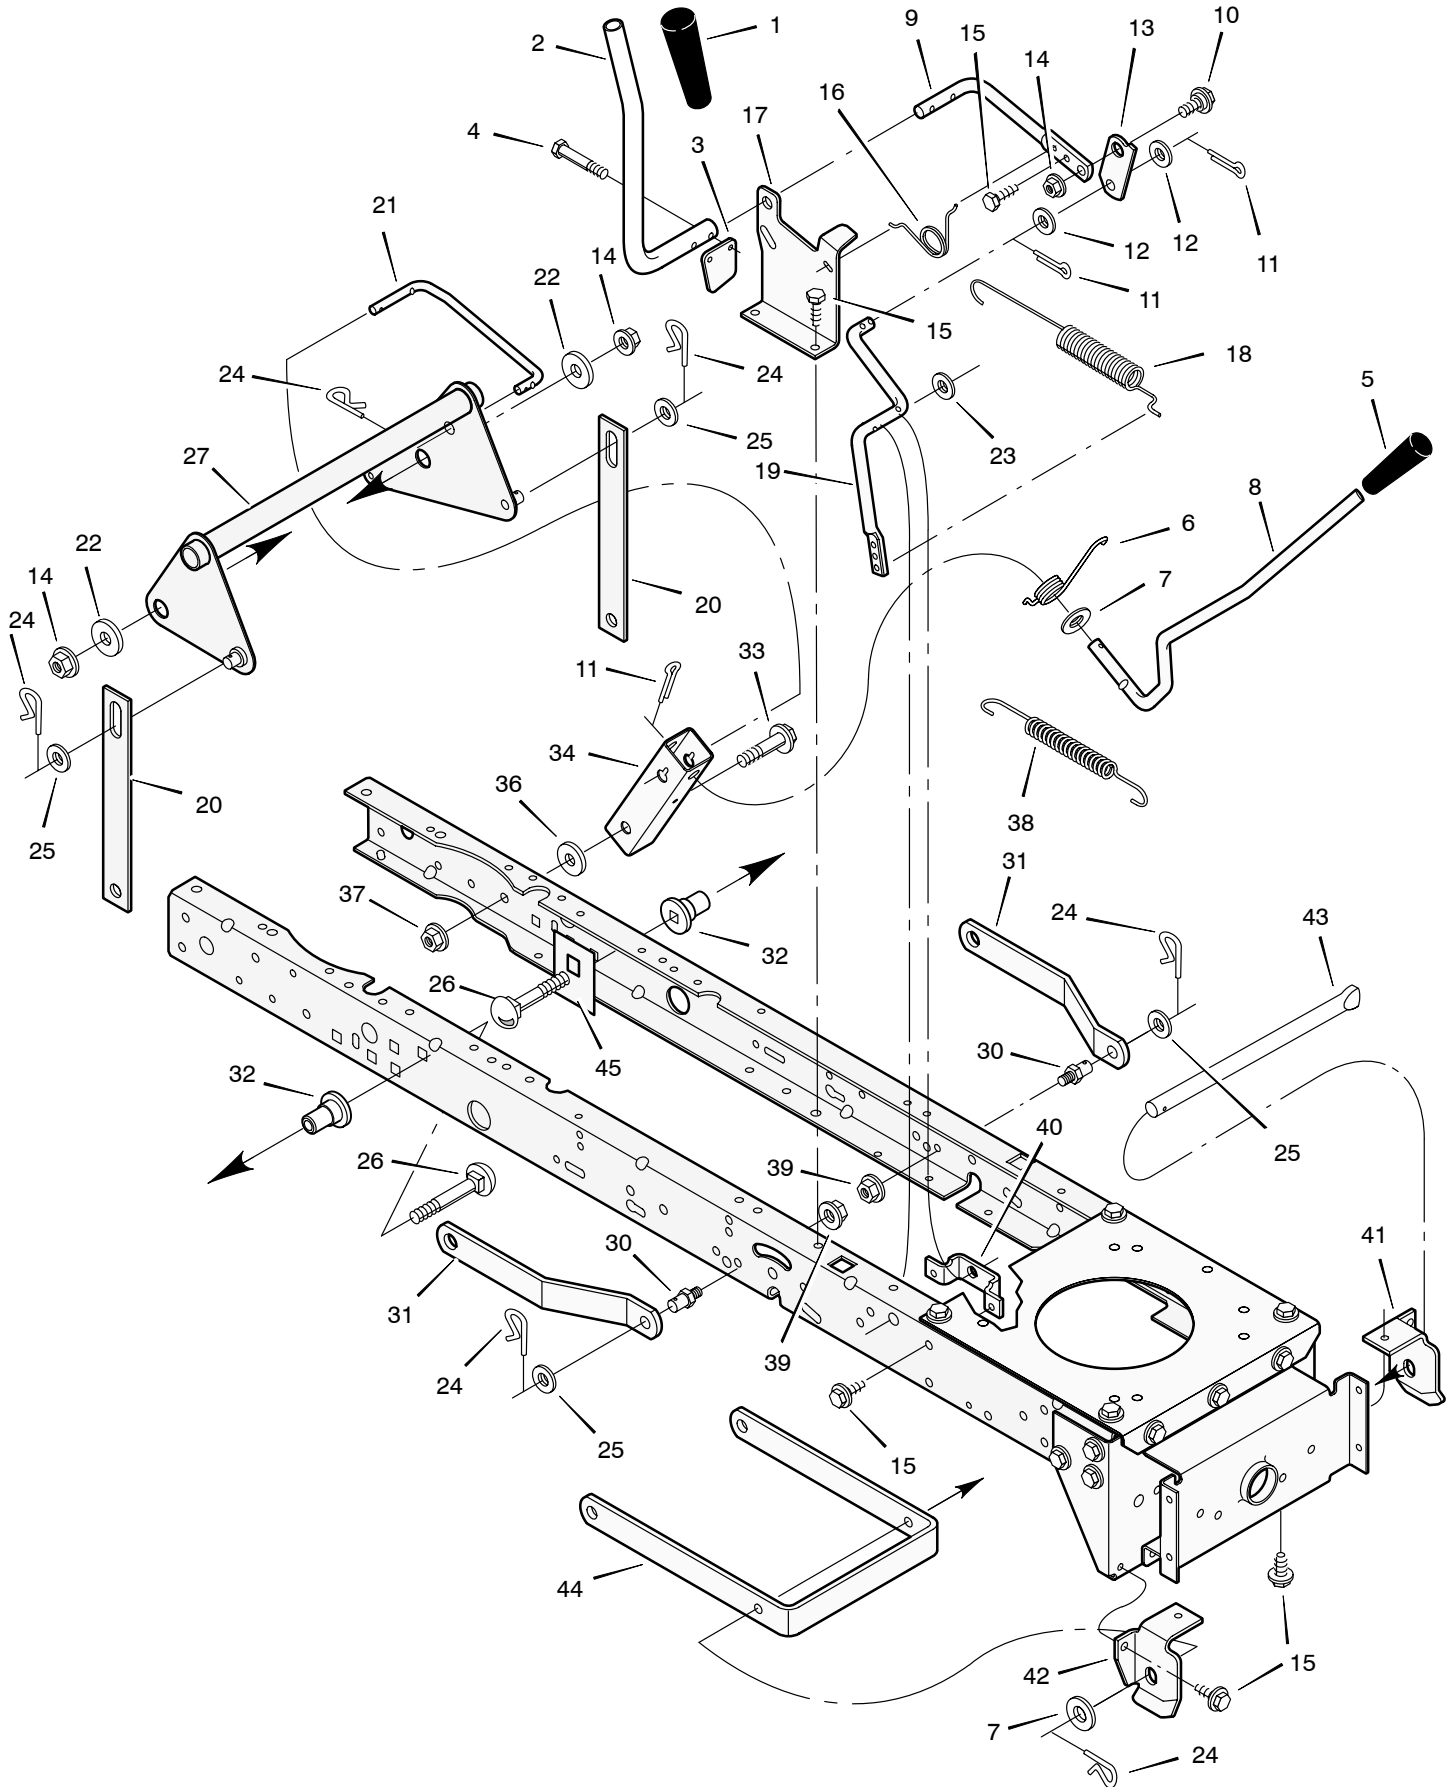

MODEL 385003x52A

REPAIR PARTS MOWER HOUSING SUSPENSION

MODEL 385003x52A

REPAIR PARTS MOWER HOUSING SUSPENSION

Key No.	Part No.	Description	Key No.	Part No.	Description
1	092698	Grip	22	17x168	Washer
2	094346 Z	Handle, PTO	23	017x57	Washer
3	094022 Z	Pad, Switch	24	0031x4	Pin, Hair
4	0025x3	Bolt	25	017x91	Washer
5	092697	Grip	26	002x85	Bolt, Carriage
6	166x40	Spring	27	1001111E700	Lever Assembly, Lift
7	17x103	Washer	30	094067	Pin
8	690533	Handle, Lift	31	094055E701	Bracket, Rear Suspension
9	094017 Z	Lever, PTO	32	690151	Spacer, Lifter
10	009x39	Bolt, Shoulder	33	009x53	Bolt, Shoulder
11	030x20	Pin, Cotter	34	094015E700	Bracket, Pivot
12	017x57	Washer	36	17x191	Washer
13	094004 Z	Link, PTO	37	015x84	Nut, Flange
14	015x84	Nut, Flange	38	165x131	Spring
15	26x249	Screw	39	015x68	Nut, Flange
16	166x39	Spring	40	094005E701	Bracket, PTO
17	094018E701	Bracket, PTO	41	094027E701	Hanger, Left Deck
18	165x118	Spring, PTO	42	094026E700	Hanger, Right Deck
19	690394E701	Crank, PTO	43	094158 Z	Rod, Hanger
20	690212E701	Link, Lift	44	690539E701	Bracket, Suspension
21	690122 Z	Link, Lift Handle	45	1001098E701	Plate, Stiffening