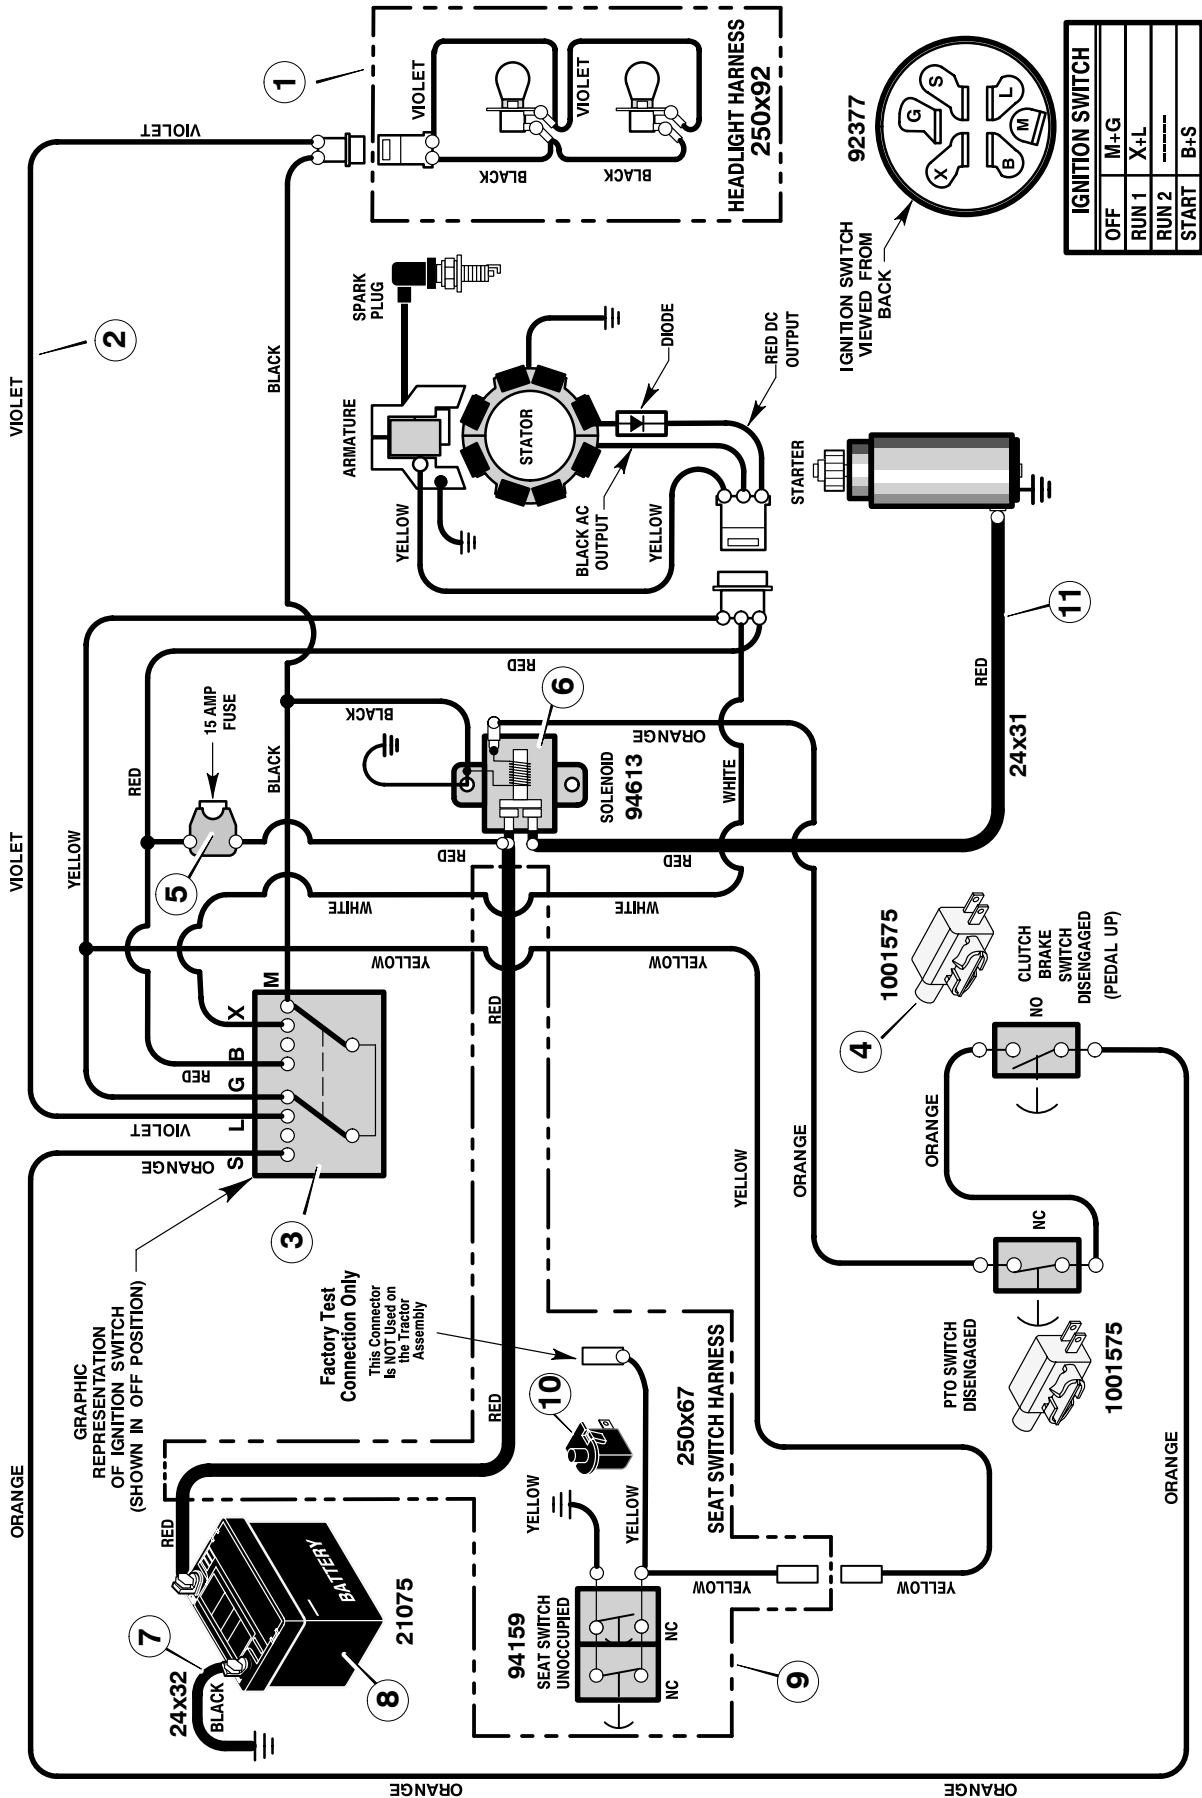

# REPAIR PARTS ENGINE MOUNT

<b>Key No.</b>	<b>Part No.</b>	<b>Description</b>
1	092317	Fuel Cap **
2	1002073	Fuel Tank
3	095197	Hose Clamp **
4	37601033	Fuel Line (must cut to length) **
5	095197	Hose Clamp
6	26x201	Screw
7	094006E700	Plate, Engine
8	092371	Throttle Control
9	--- * ---	Engine, Tecumseh
10	0025x7	Bolt, Engine Mount
11	690439 Z	Stack Pulley Assembly
12	019x35	Lockwasher
13	01x140	Bolt, Hex
14	17x170	Washer
15	26x249	Screw
16	094120	Muffler
17	091309	Gasket
18	092378	Lock, Screw
19	01x134	Bolt
21	094384	Guide, Belt
22	015x79 Z	Nut, Flange
23	094066	Guide, Belt
26	26x253	Screw
28	1001459	Heat Shield Assembly -Muffler
29	15x122	Nut

\* For Replacement Parts, contract the Engine manufacturer.

\*\* These parts are included with Key 2.

IGNITION SWITCH	
OFF	M+G
RUN 1	X+L
RUN 2	-----
START	B+S

**MAIN HARNESS: 250X113**  
**REAR HARNESS: 250X67**  
**LIGHT HARNESS: 250X92**