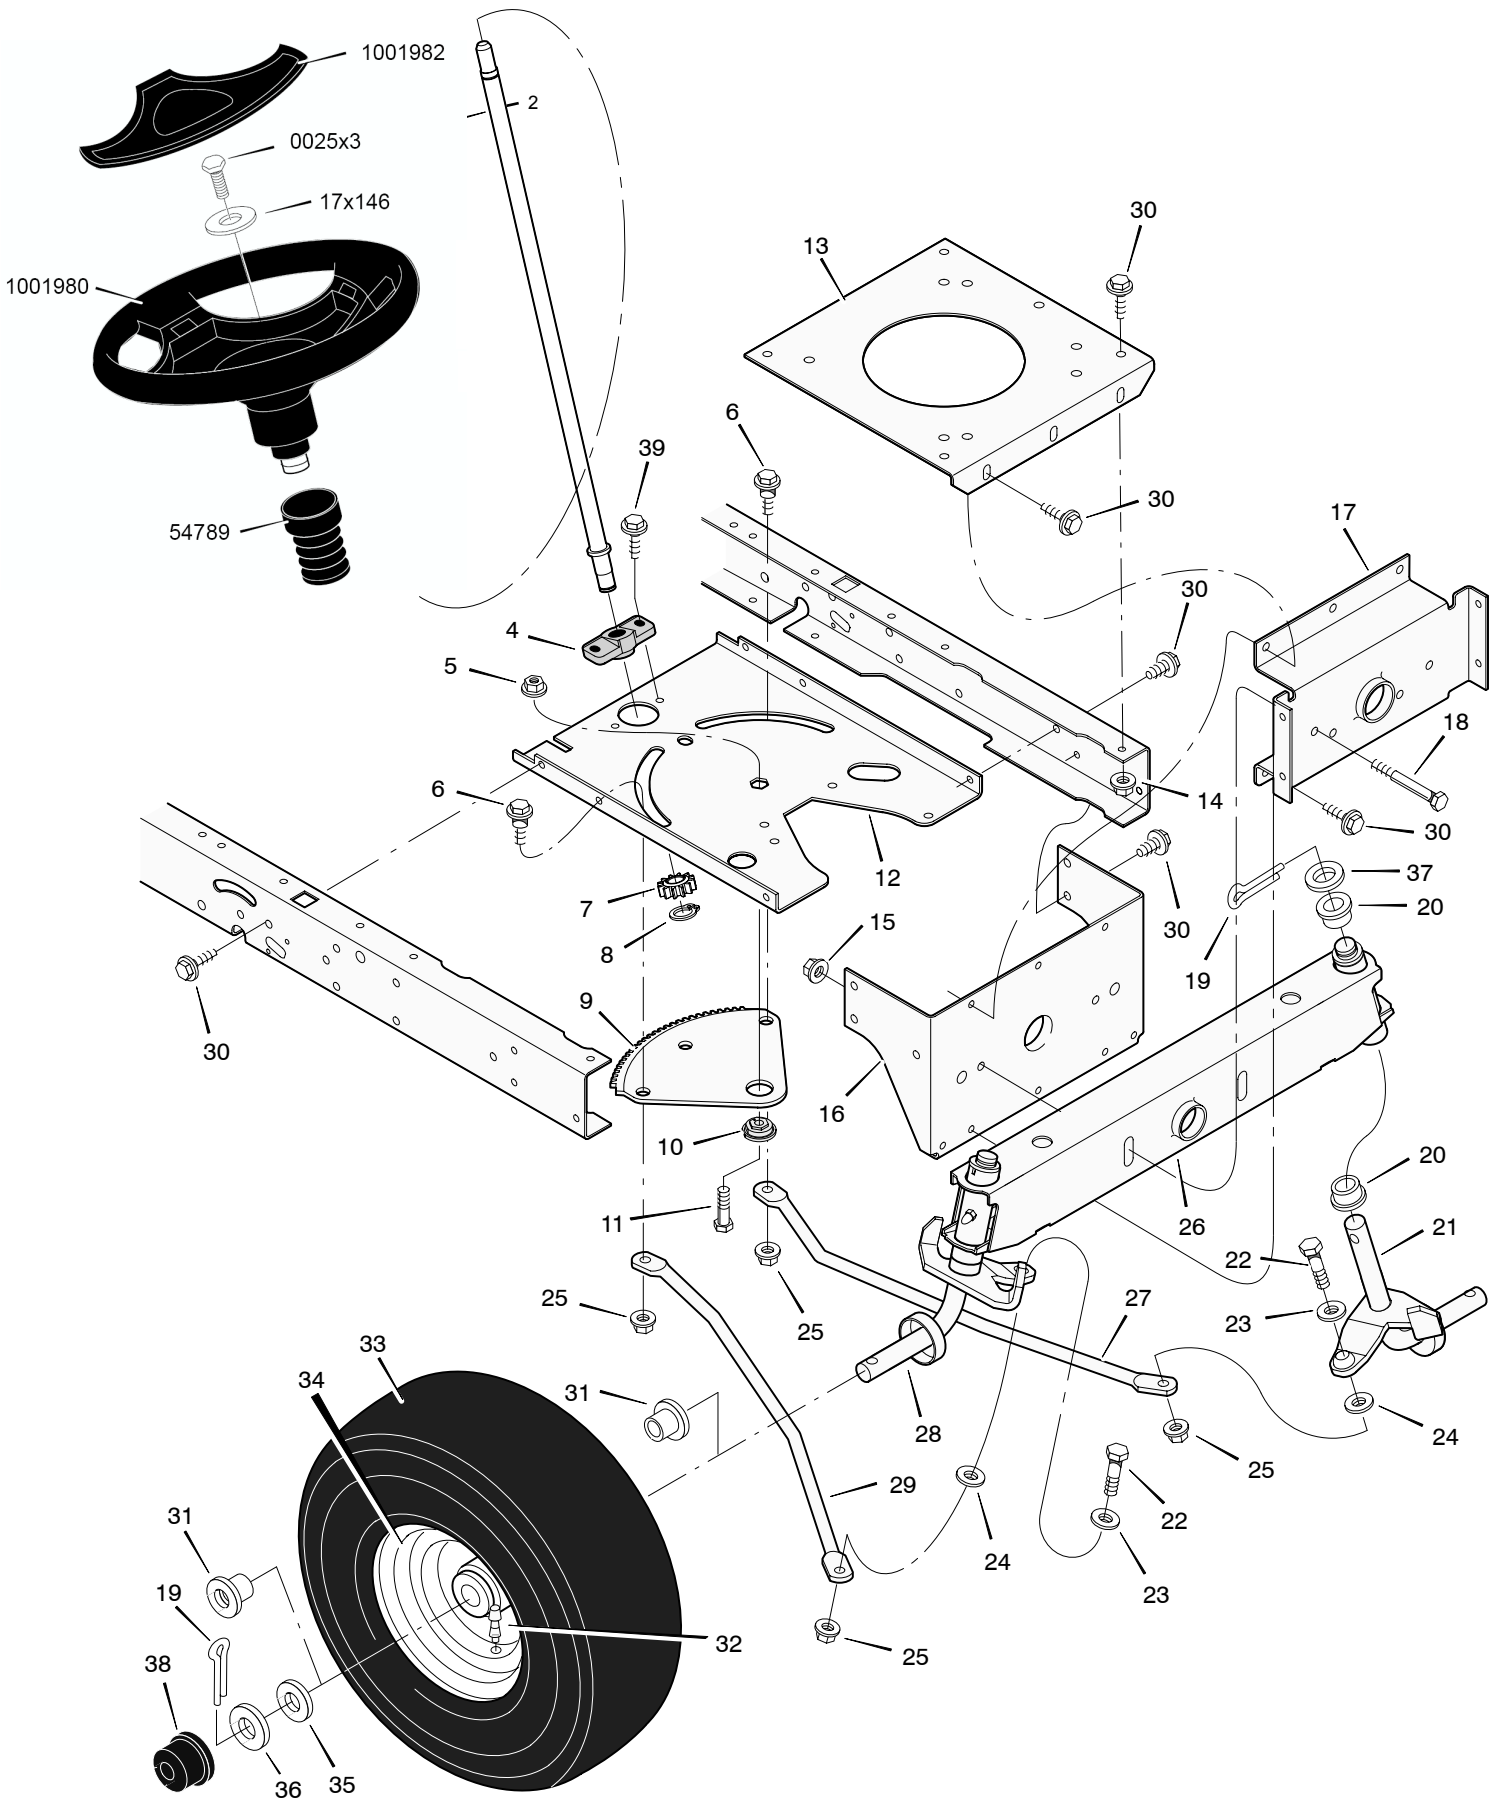

MODEL 385003x52A

REPAIR PARTS STEERING

MODEL 385003x52A

REPAIR PARTS STEERING

Key No.	Part No.	Description	Key No.	Part No.	Description
1	095185	Wheel, Steering	23	17x104	Washer
2	690626	Post, Steering	24	017x53 Z	Washer
3	711326	Insert, Steering Wheel	25	015x84	Nut, Flange
4	094124	Bearing	26	690211	Axle Assembly
5	15x111	Nut, Flange	27	095329E701	Drag Link, Left
6	009x57	Bolt, Shoulder	28	094575E701	Spindle Assembly, Right
7	1001893	Gear, Pinion	29	095328E701	Drag Link, Right
8	011x25	Ring, Snap	30	26x249	Screw
9	094121	Gear, Sector	31	091334	Bearing, Wheel
10	094123	Bearing	32	024373	Stem, Valve
11	001x84	Bolt	33	091923	Tire *
12	1001121E701	Plate, Steering	--	407924	Tube
13	094006E701	Plate, Engine	34	092288-601	Wheel and Tire Assembly
14	015x88	Nut, Flange	35	17x195	Washer
15	15x118	Nut, Flange	36	17x192	Washer
16	1001270E701	Bracket, Hanger	37	17x113	Washer
17	094007E701	Axle, Hanger	38	094618	Hub Cap
18	01x146	Bolt	39	26x267	Screw
19	030x49	Pin, Cotter	40	054789	Bellows
20	690150	Bearing	41	0025x3	Bolt
21	094576E701	Spindle Assembly, Left	42	17x146	Washer
22	01x111	Bolt			

* When you order a tire, make sure to give the brand name of the tire so that the tread pattern on the tire will match.