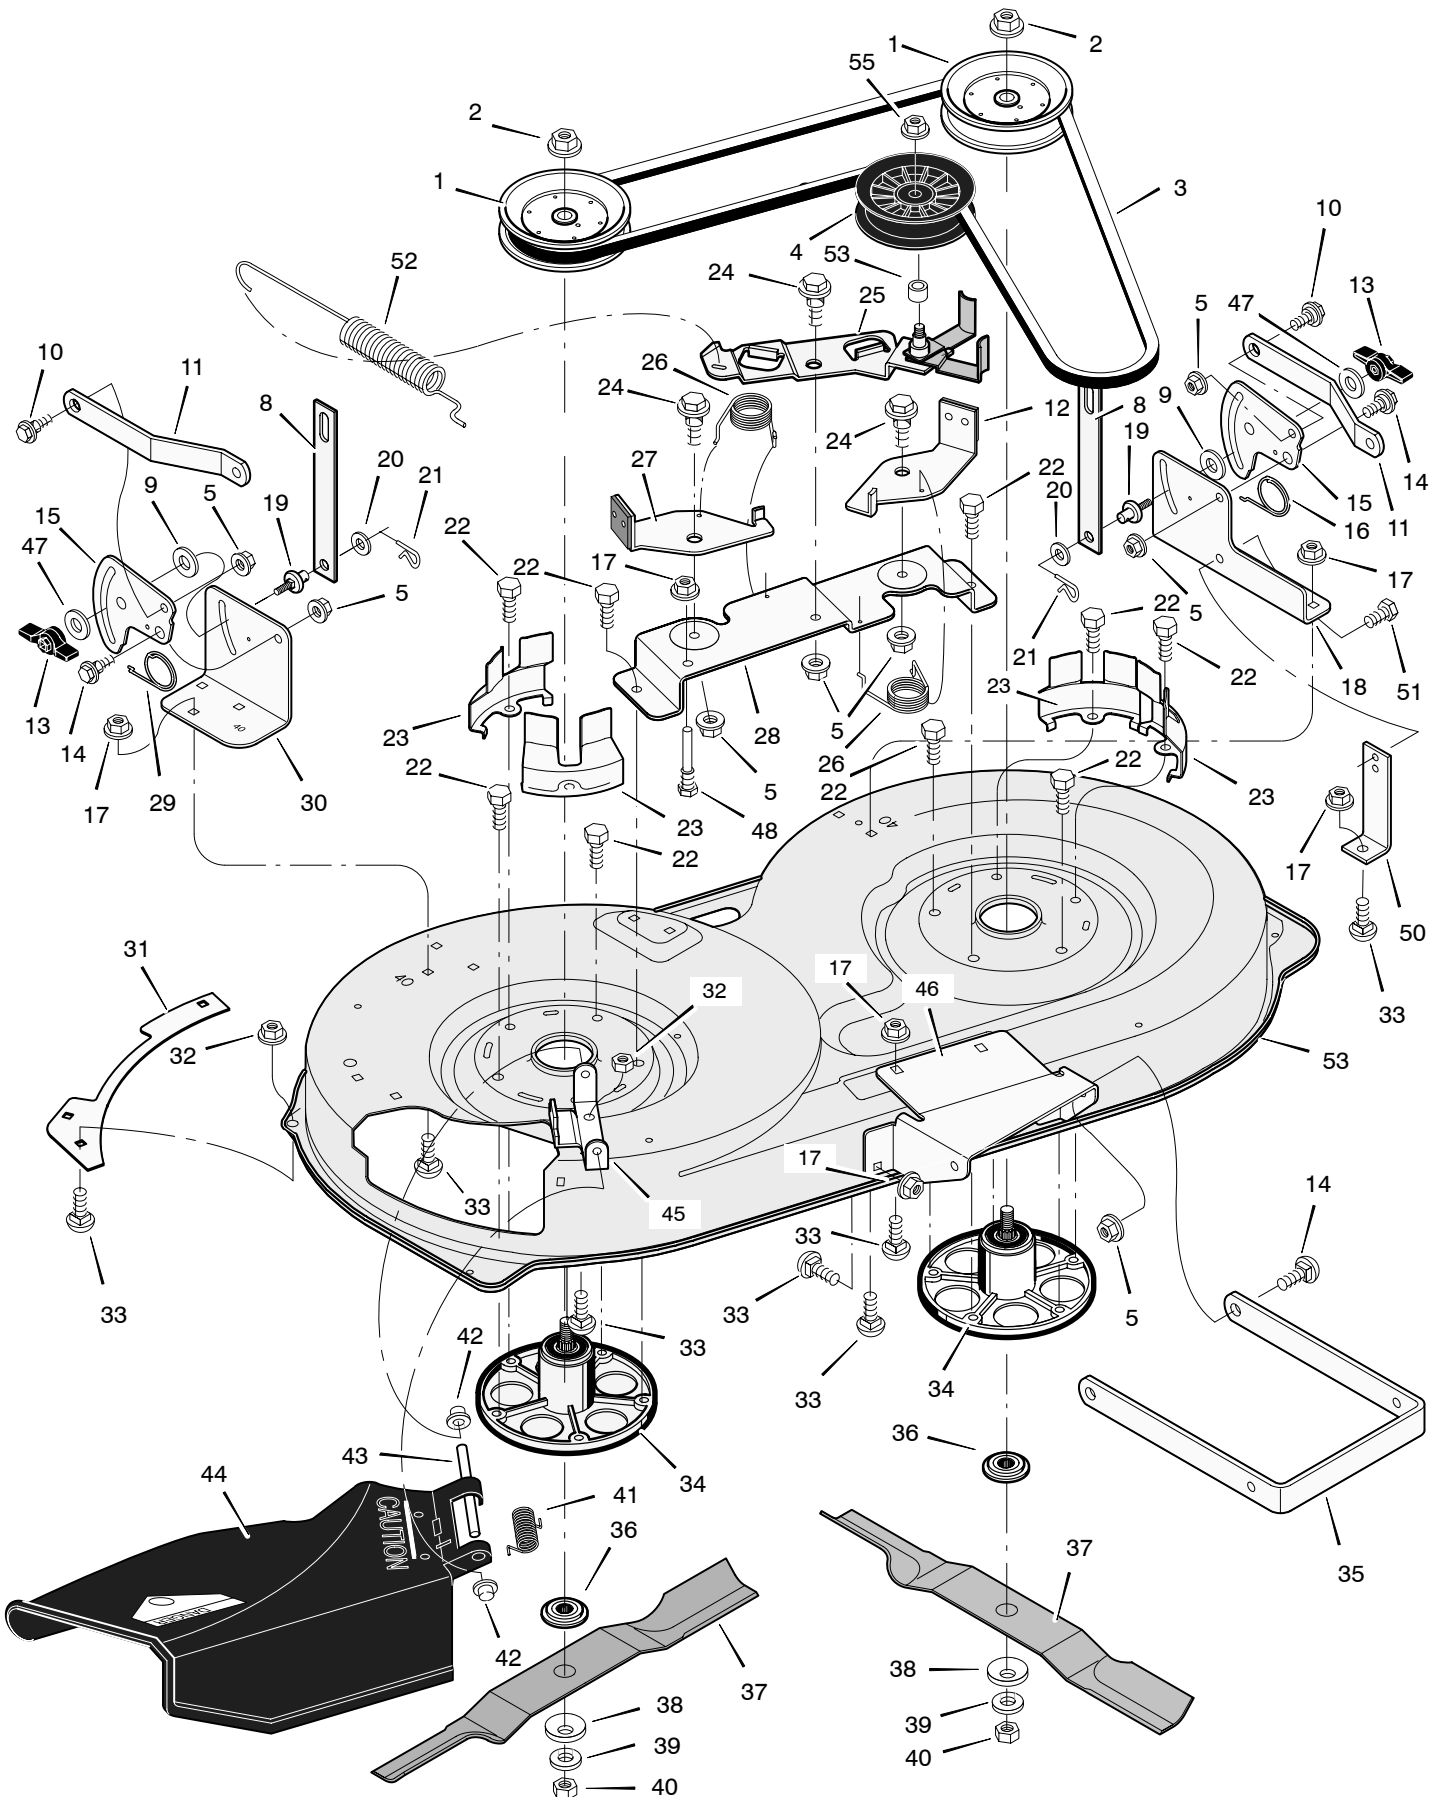

MODEL 385003x52A

REPAIR PARTS MOWER HOUSING

MODEL 385003x52A

REPAIR PARTS MOWER HOUSING

Key No.	Part No.	Description	Key No.	Part No.	Description
1	092852	Pulley, Jackshaft	30	094052E701	Bracket, Right Suspension
2	15x140	Nut, Hex	31	091770E700	Plate
3	037x86	Belt, Mower Drive	32	015x88	Nut, Flange
4	91801	Pulley, Idler	33	002x53	Bolt, Carriage
5	015x84	Nut, Flange	34	1001200	Mandrell (Includes Key No.6)
8	690212E701	Link, Lift	35	690539E701	Bracket, Suspension
9	094137	Pad, Friction	36	690411	Adapter, Blade
10	009x52	Bolt, Shoulder	37	1001427E701	Blade
11	094055E701	Bracket, Suspension	38	17x166	Washer
12	094049E701	Pad Assembly, Left Brake	39	17x165	Washer
13	094068	Knob	40	15x100	Nut
14	009x51	Bolt, Shoulder	41	0166x4	Spring
15	094128E700	Plate, Suspension	42	028x23	Cap, Push On
16	166x43	Spring	43	094957 Z	Rod, Pivot
17	015x79	Nut, Flange	44	094707	Deflector Assembly
18	094054E700	Bracket, Left Suspension	45	094956E701	Bracket, Deflector
19	095194	Pin, Hanger	46	094062E700	Bracket, Front Hanger
20	017x91	Washer	47	017x45 Z	Washer
21	0031x4	Pin, Cotter	48	094781	Guide, Belt
22	0025x7	Bolt	50	094681E700	Bracket, Support
23	094051E701	Cover, Pulley	51	26x249	Screw
24	009x39	Bolt, Shoulder	52	165x118	Spring, Extension
25	1001499	Arm, Idler	53	690369	Spacer
26	166x41	Spring	54	094060E700	Housing - Export Blade *
27	094047E701	Pad Assembly, Right Brake	55	015x98	Nut, Flange
28	094059E700	Bracket Assembly, Brake	1-55	776000	Complete Mower Housing Assembly
29	166x42	Spring			

** Included with Key No. 34.

* Includes Key No. 17, 18, 30, 31, 32, 33, 45, 46, 47 and 51.