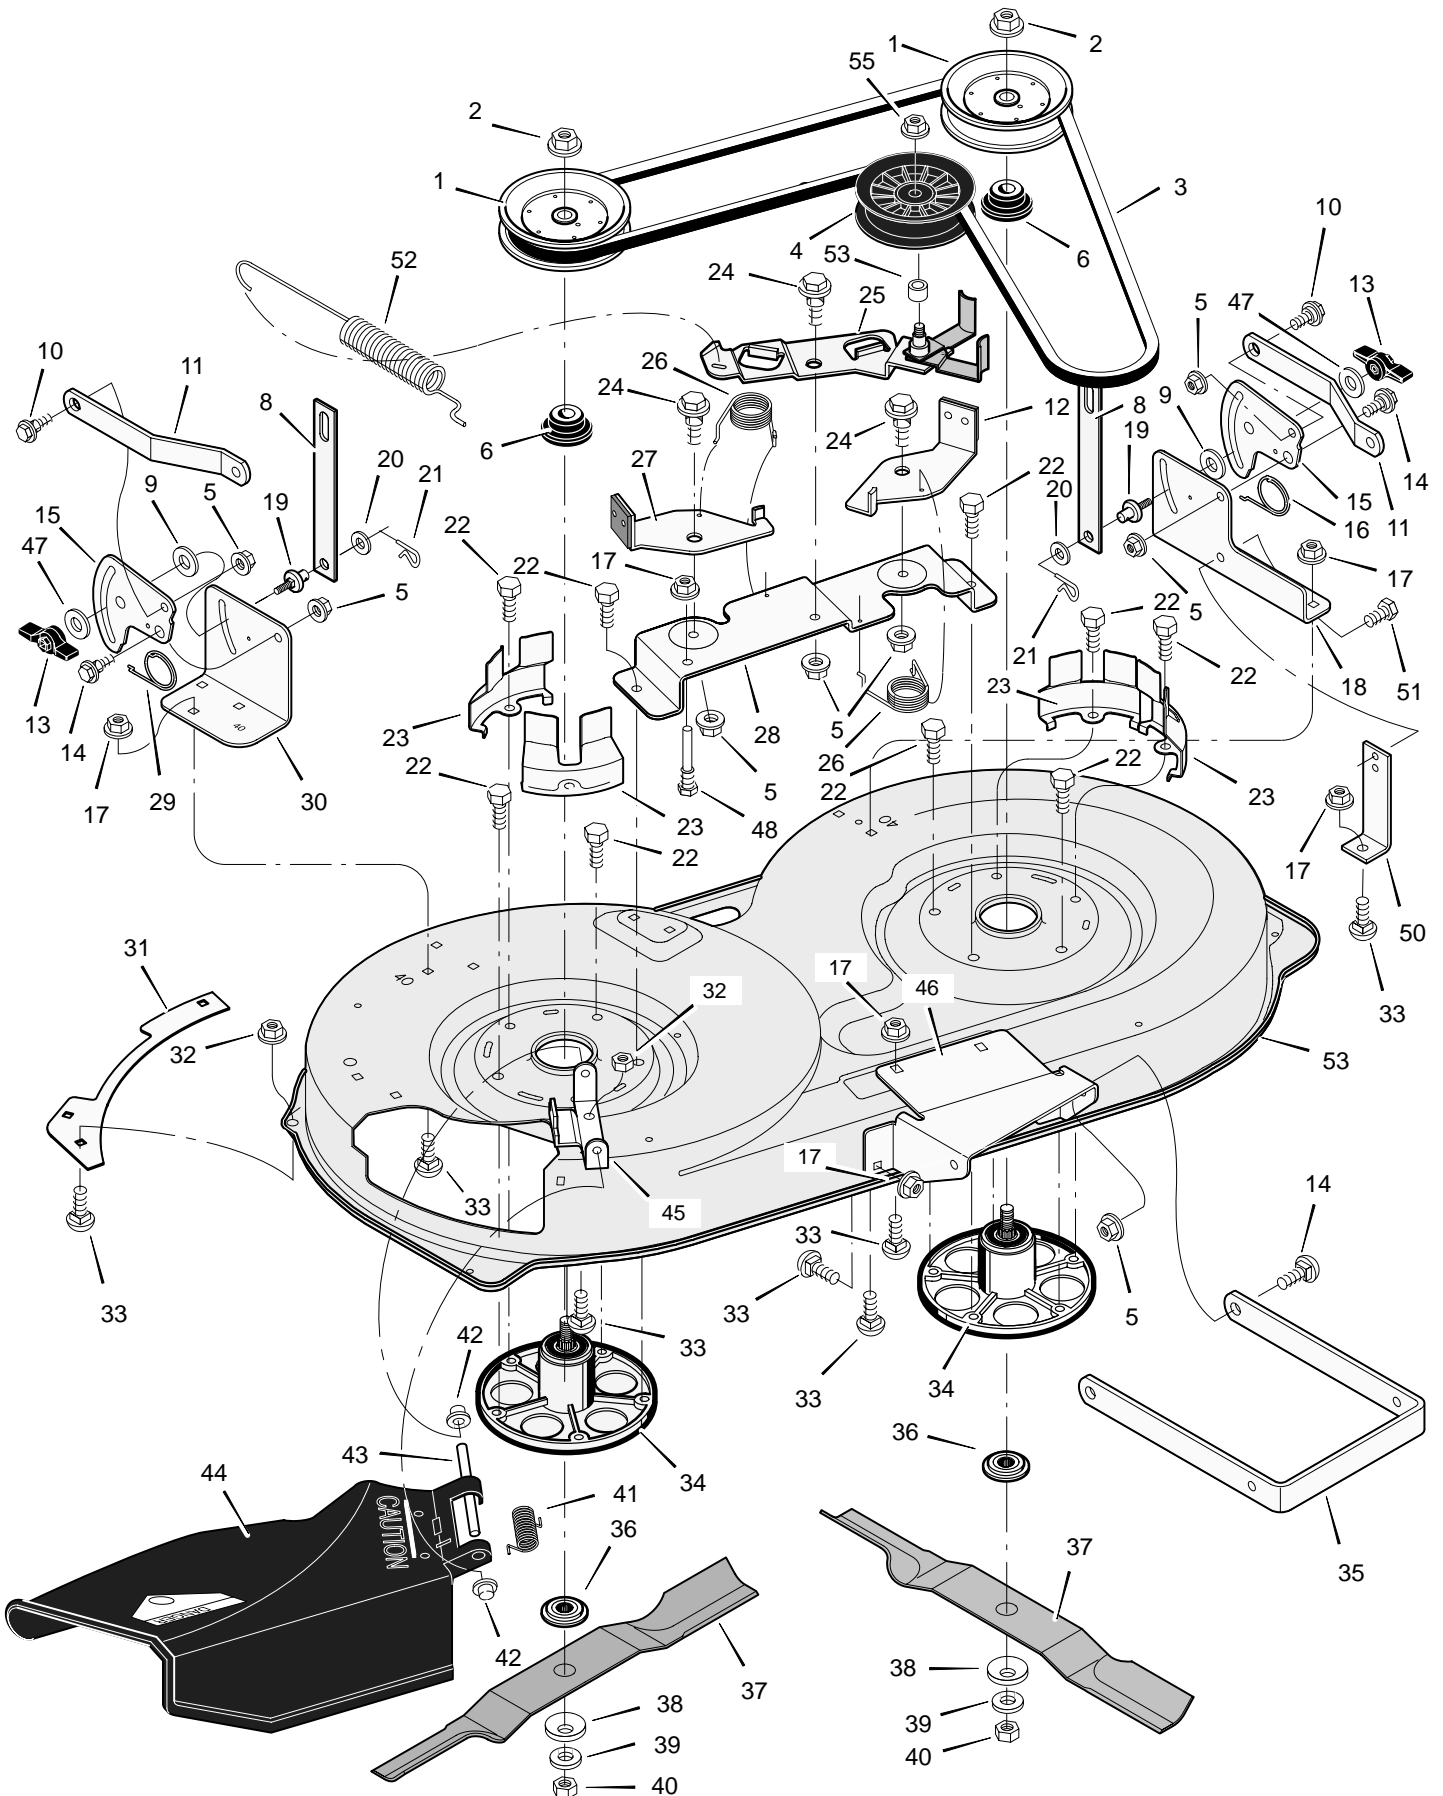

MODEL 385008x52B

REPAIR PARTS MOWER HOUSING

MODEL 385008x52B

REPAIR PARTS MOWER HOUSING

Key No.	Description	Part No.	Key No.	Description	Part No.
1	Pulley, Jackshaft	092852	29	Spring	166x42
2	Nut, Hex	15x140	30	Bracket, Right Suspension	094052E701
3	Belt, Mower Drive	037x86	31	Plate	091770E700
4	Pulley, Idler	690387	32	Nut, Flange	015x88
5	Nut, Flange	015x84	33	Bolt, Carriage	002x53
6	Spacer, Pulley	1001197	34	Mandrell (Includes Key No. 6)	1001200
8	Link, Lift	690212E701	35	Bracket, Suspension	690539E701
9	Pad, Friction	094137	36	Adapter, Blade	690411
10	Bolt, Shoulder	009x52	37	Blade	1001427E701
11	Bracket, Suspension	094055E701	38	Washer	17x166
12	Pad Assembly, Left Brake	094049E701	39	Washer	17x165
13	Knob	094068	40	Nut	15x100
14	Bolt, Shoulder	009x51	41	Spring	0166x4
15	Plate, Suspension	094128E700	42	Cap, Push On	028x23
16	Spring	166x43	43	Rod, Pivot	094957 Z
17	Nut, Flange	015x79	44	Deflector Assembly	094707
18	Bracket, Left Suspension	094054E701	45	Bracket, Deflector	094956E701
19	Pin, Hanger	095194	46	Bracket, Front Hanger	094062E700
20	Washer	017x91	47	Washer	017x45 Z
21	Pin, Cotter	0031x4	48	Guide, Belt	094781
22	Bolt	0025x7	50	Bracket, Support	094681E700
23	Cover, Pulley	094051E701	51	Screw	26x249
24	Bolt, Shoulder	009x39	52	Spring, Extension	165x118
25	Arm, Idler	1001499	53	Spacer	690369
26	Spring	166x41	54	Housing, Blade *	094061E700
27	Pad Assembly, Right Brake	094047E701	55	Nut, Flange	015x98
28	Bracket Assembly, Brake	094059E700	1-55	Complete Mower Housing Assembly	776000

* Includes Key No. 17, 18, 30, 31, 32, 33, 45, 46, 47 and 51.