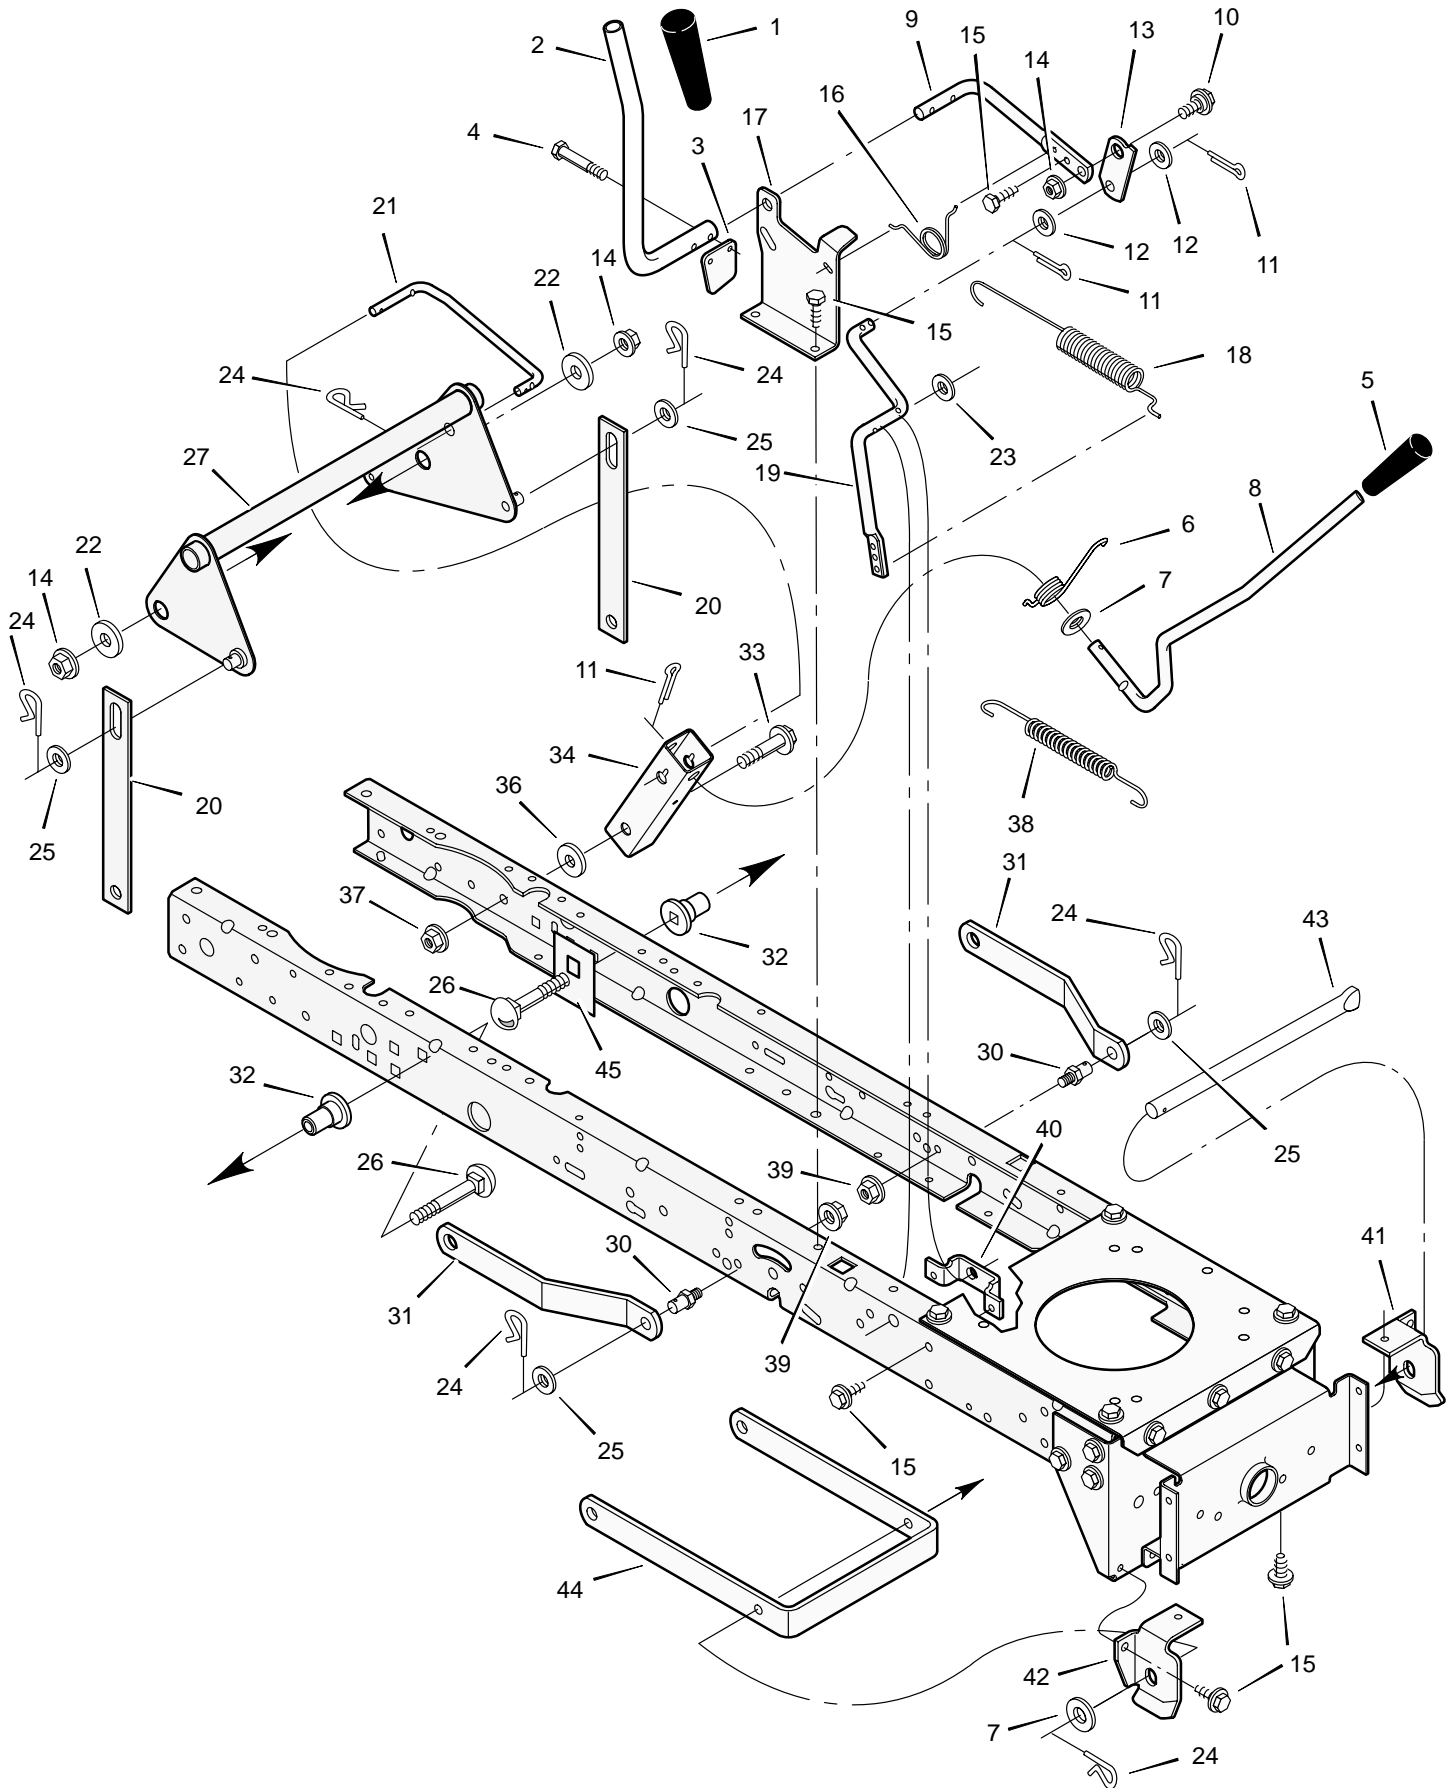

MODEL 385008x52B

REPAIR PARTS MOWER HOUSING SUSPENSION

MODEL 385008x52B

REPAIR PARTS MOWER HOUSING SUSPENSION

Key No.	Description	Part No.	Key No.	Description	Part No.
1	Grip	092698	22	Washer	17x168
2	Handle, PTO	094157 Z	23	Washer	017x57
3	Pad, Switch	094022 Z	24	Pin, Hair	0031x4
4	Bolt	0025x3	25	Washer	017x91
5	Grip	092697	26	Bolt, Carriage	002x85
6	Spring	166x40	27	Lever Assembly, Lift	1001111E700
7	Washer	17x103	30	Pin	094067
8	Handle, Lift	690533	31	Bracket, Rear Suspension	094055E701
9	Lever, PTO	094017 Z	32	Spacer, Lifter	690151
10	Bolt, Shoulder	009x39	33	Bolt, Shoulder	009x53
11	Pin, Cotter	030x20	34	Bracket, Pivot	094015E700
12	Washer	017x57	36	Washer	17x191
13	Link, PTO	094004 Z	37	Nut, Flange	015x84
14	Nut, Flange	015x84	38	Spring	165x131
15	Screw	26x249	39	Nut, Flange	015x68
16	Spring	166x39	40	Bracket, PTO	094005E700
17	Bracket, PTO	094018E701	41	Hanger, Left Deck	094027E700
18	Spring	165x118	42	Hanger, Right Deck	094026E700
19	Crank, PTO	690394E701	43	Rod, Hanger	094158 Z
20	Link, Lift	690212E700	44	Bracket, Suspension	690539E701
21	Link, Lift Handle	690122E700	45	Plate, Stiffening	1001098E701