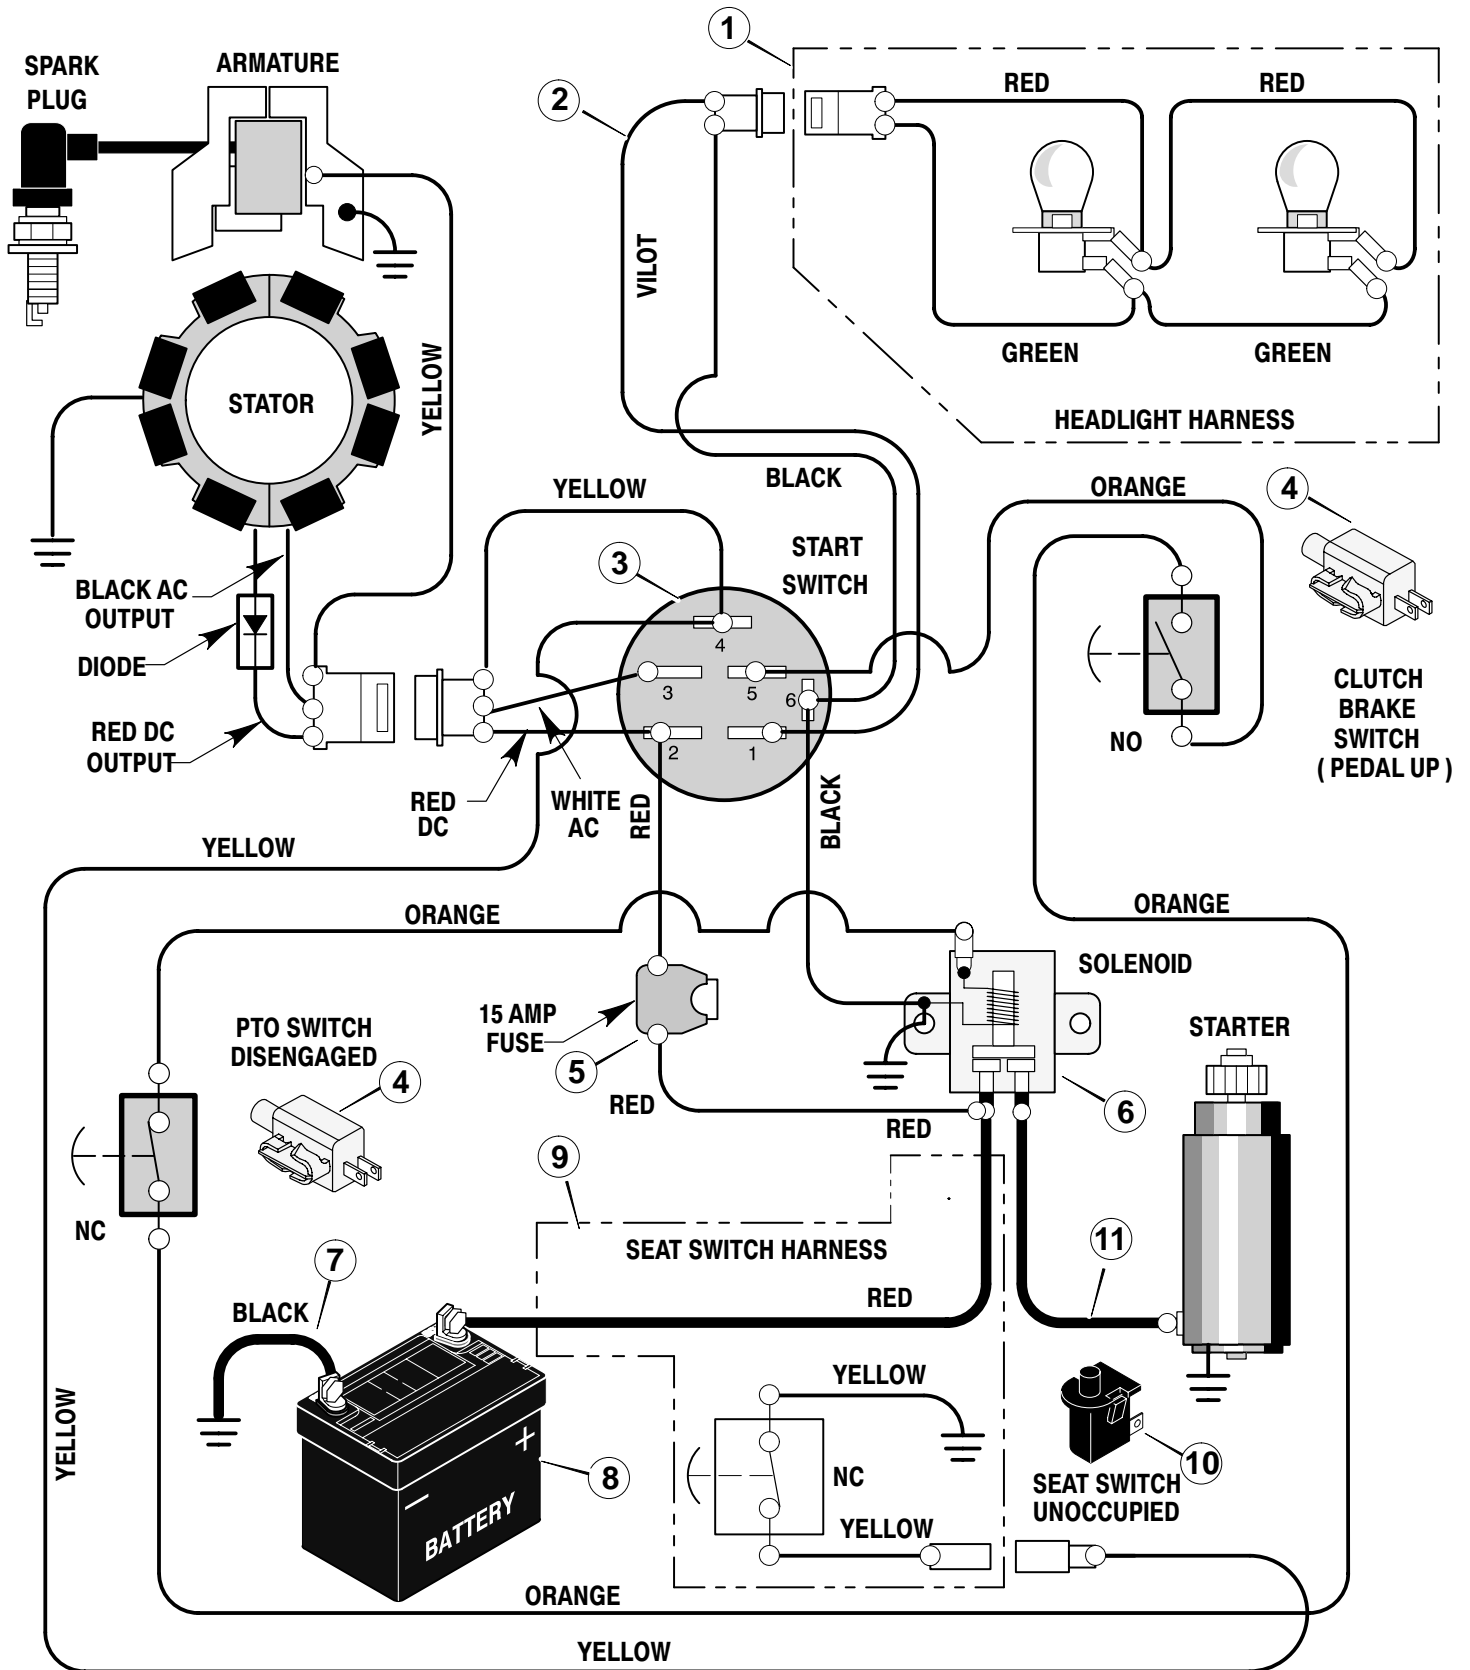

* Includes Key No. 17, 18, 30, 31, 32, 33, 45, 46, 47 and 51.

MODEL 385008x52B

REPAIR PARTS ENGINE MOUNT

MODEL 385008x52B

REPAIR PARTS ENGINE MOUNT

Key No.	Description	Part No.
1	Fuel Cap **	092317
2	Fuel Tank	690294
3	Hose Clamp **	095197
4	Fuel Line (must cut to length) **	7601033
5	Hose Clamp	095197
6	Screw	26x201
7	Plate, Engine	094006E700
8	Throttle Control	092371
9	Engine*	_____
10	Bolt, Engine Mount	0025x7
11	Stack Pulley Assembly	690439 Z
12	Lockwasher	019x35
13	Bolt, Hex	01x140
14	Washer	17x170
15	Screw	26x249
16	Muffler	094120
17	Gasket	091309
18	Lock, Screw	092378
19	Bolt	01x134
20	Heat Shield Assembly –Muffler	1001459
20a	Nut	15x122
21	Guide, Belt	093349
22	Nut, Flange	015x79 Z
23	Guide, Belt	094066
26	Screw	26x253

REPAIR PARTS ELECTRICAL SYSTEM

MODEL 385008x52B

REPAIR PARTS ELECTRICAL SYSTEM

Key No.	Description	Part No.
1	Harness, Light Wire	250x92
	Socket, Light	092372
	Bulb, Light	090084
2	Harness, Chassis Wire	250x113
3	Switch, Ignition	092377
	Key, Ignition	020729
	Nut, Hex	091489
	Cap, Ignition	091488
4	Switch, Limit	1001575
5	Fuse	302031
	Holder, Fuse	407078
6	Solenoid	094613
	Screw, Mounting	26x229
	Locknut	15x116
7	Cable, Battery Ground	024x32
	Screw, Ground Cable	26x213
8	Battery	021075
	Bolt, Carriage	002x82
	Wingnut	014x79
	Boot, Battery –Positive	690604
9	Harness, Seat Switch Wire	250x67
10	Switch, Seat Sensor	094159
11	Cable	024x31