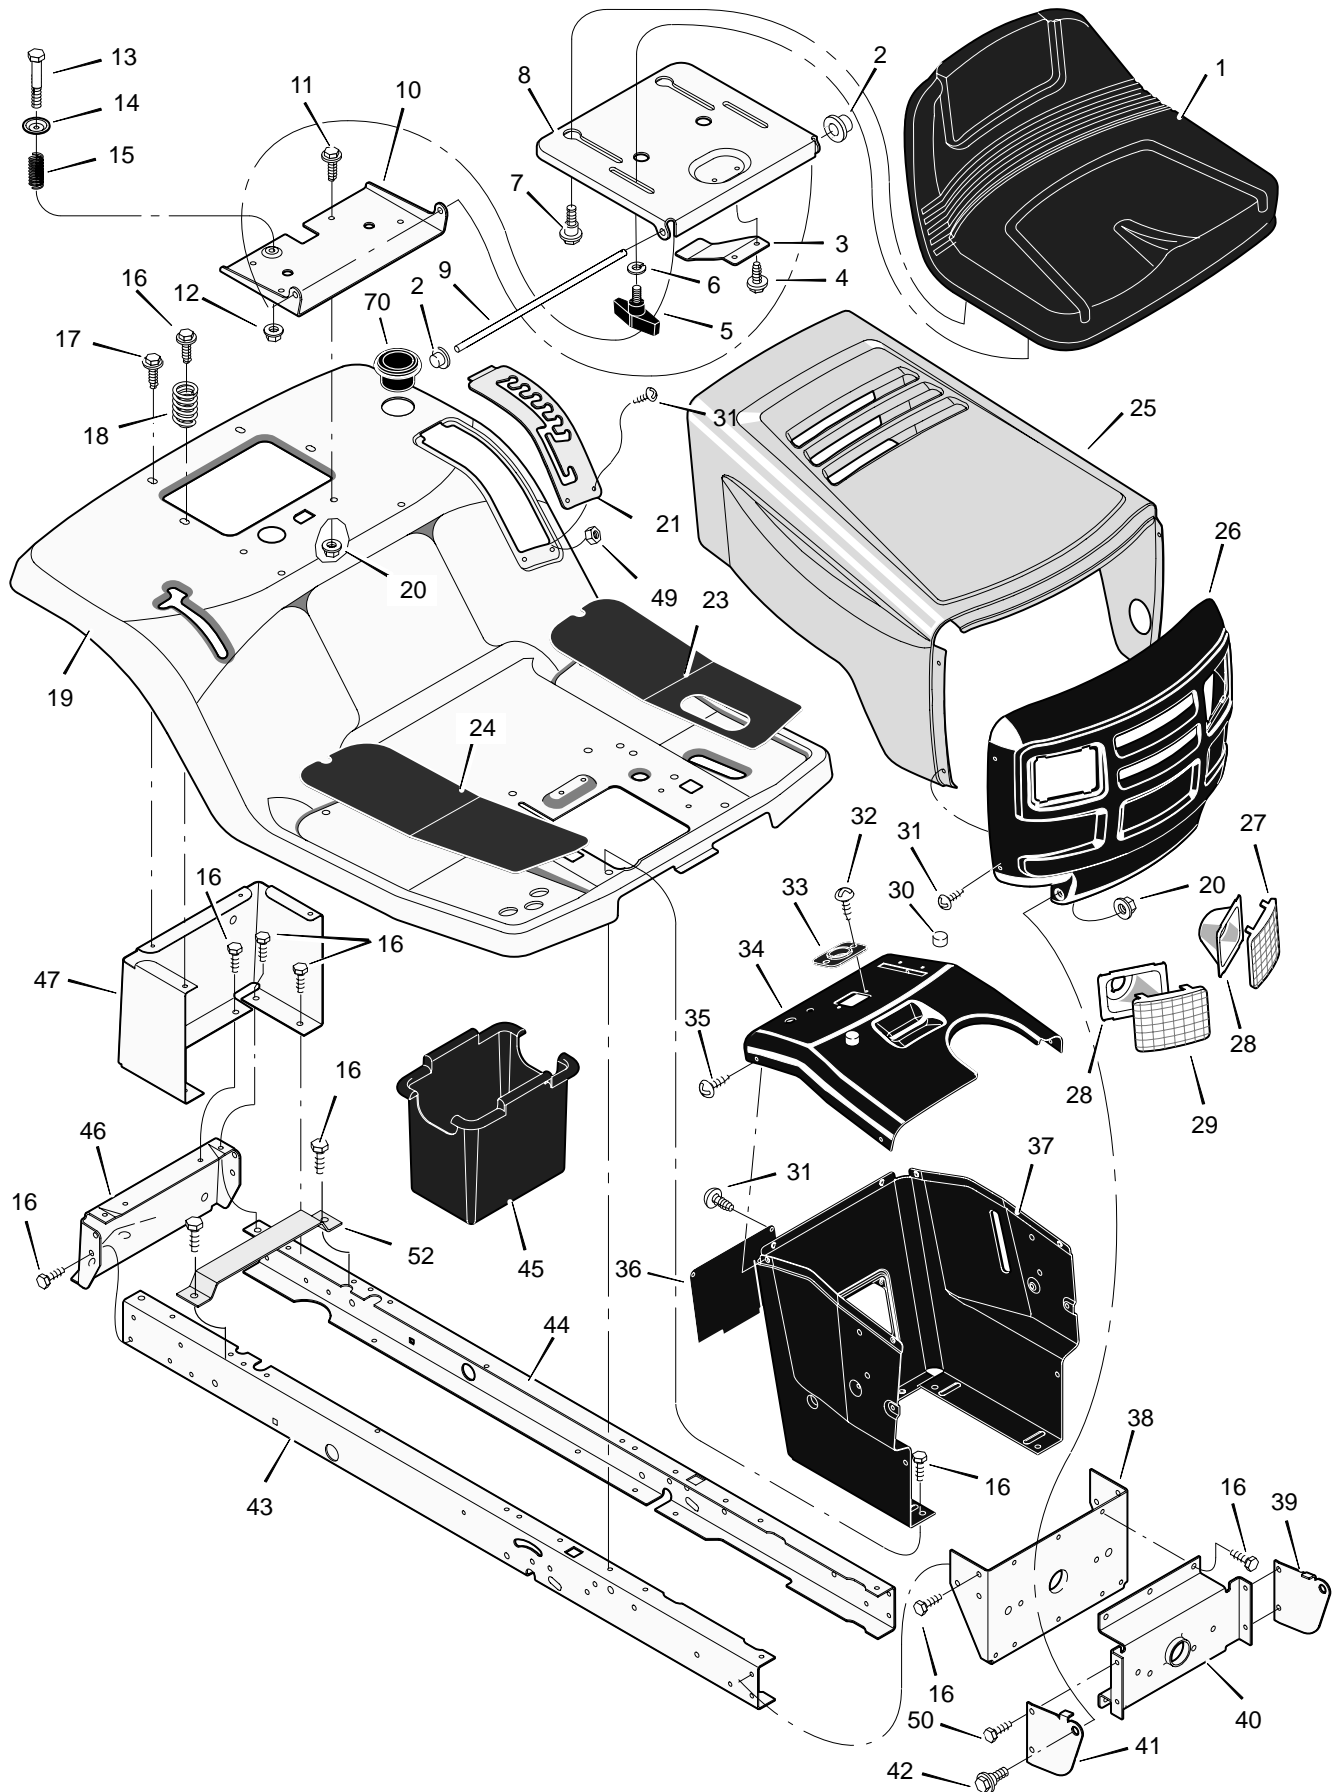

MODEL 385008x52B

REPAIR PARTS CHASSIS & HOOD

MODEL 385008x52B

REPAIR PARTS CHASSIS & HOOD

Key No.	Description	Part No.	Key No.	Description	Part No.
1	Seat	690566	28	Bezel	094807 Z
2	Cap, Push On	028x23	29	Lens, Right	094080
3	Spring	094057	30	Bumper	094376
4	Screw	26x229	31	Screw	26x270
5	Bolt, Wing	1001054	32	Screw	26x238
6	Washer	017x47	33	Bearing, Steering	1001491
7	Bolt, Shoulder	009x56	34	Dash	1001584E700
8	Support, Seat	094154E701	35	Screw	26x201
9	Rod, Pivot	094156 Z	36	Panel, Access	093007E701
10	Bracket, Pivot	094153E700	37	Support, Dash	095318E701
11	Bolt	001x45	38	Bracket, Rear Hanger	1001270E701
12	Nut	015x89	39	Support, Left Grille	094083E700
13	Bolt, Shoulder	009x55	40	Axle, Hanger	094007E701
14	Washer	094155 Z	41	Support, Right Grille	094082E700
15	Spring	164x31	42	Bolt, Shoulder	009x58
16	Screw	26x249	43	Frame, Right	1001268E701
17	Screw	26x263	44	Frame, Left	1001269E701
18	Spring	164x30	45	Container, Battery	690424
19	Deck, Seat	1001558E540	46	Plate, Hitch	1001002E701
20	Nut	015x88	47	Panel, Rear	690434E701
21	Plate, Index	094829E701	49	Nut	015x81
23	Mat, Left	094999	50	Screw	26x277
24	Mat, Right	094998	52	Support, Battery	690482E701
25	Hood	1001492E540	70	Holder, Cup	1001542
26	Grille	094079E701	—	Instruction Book & Parts List	F-030740L
27	Lens, Left	094081		Bag assembly, parts	690651