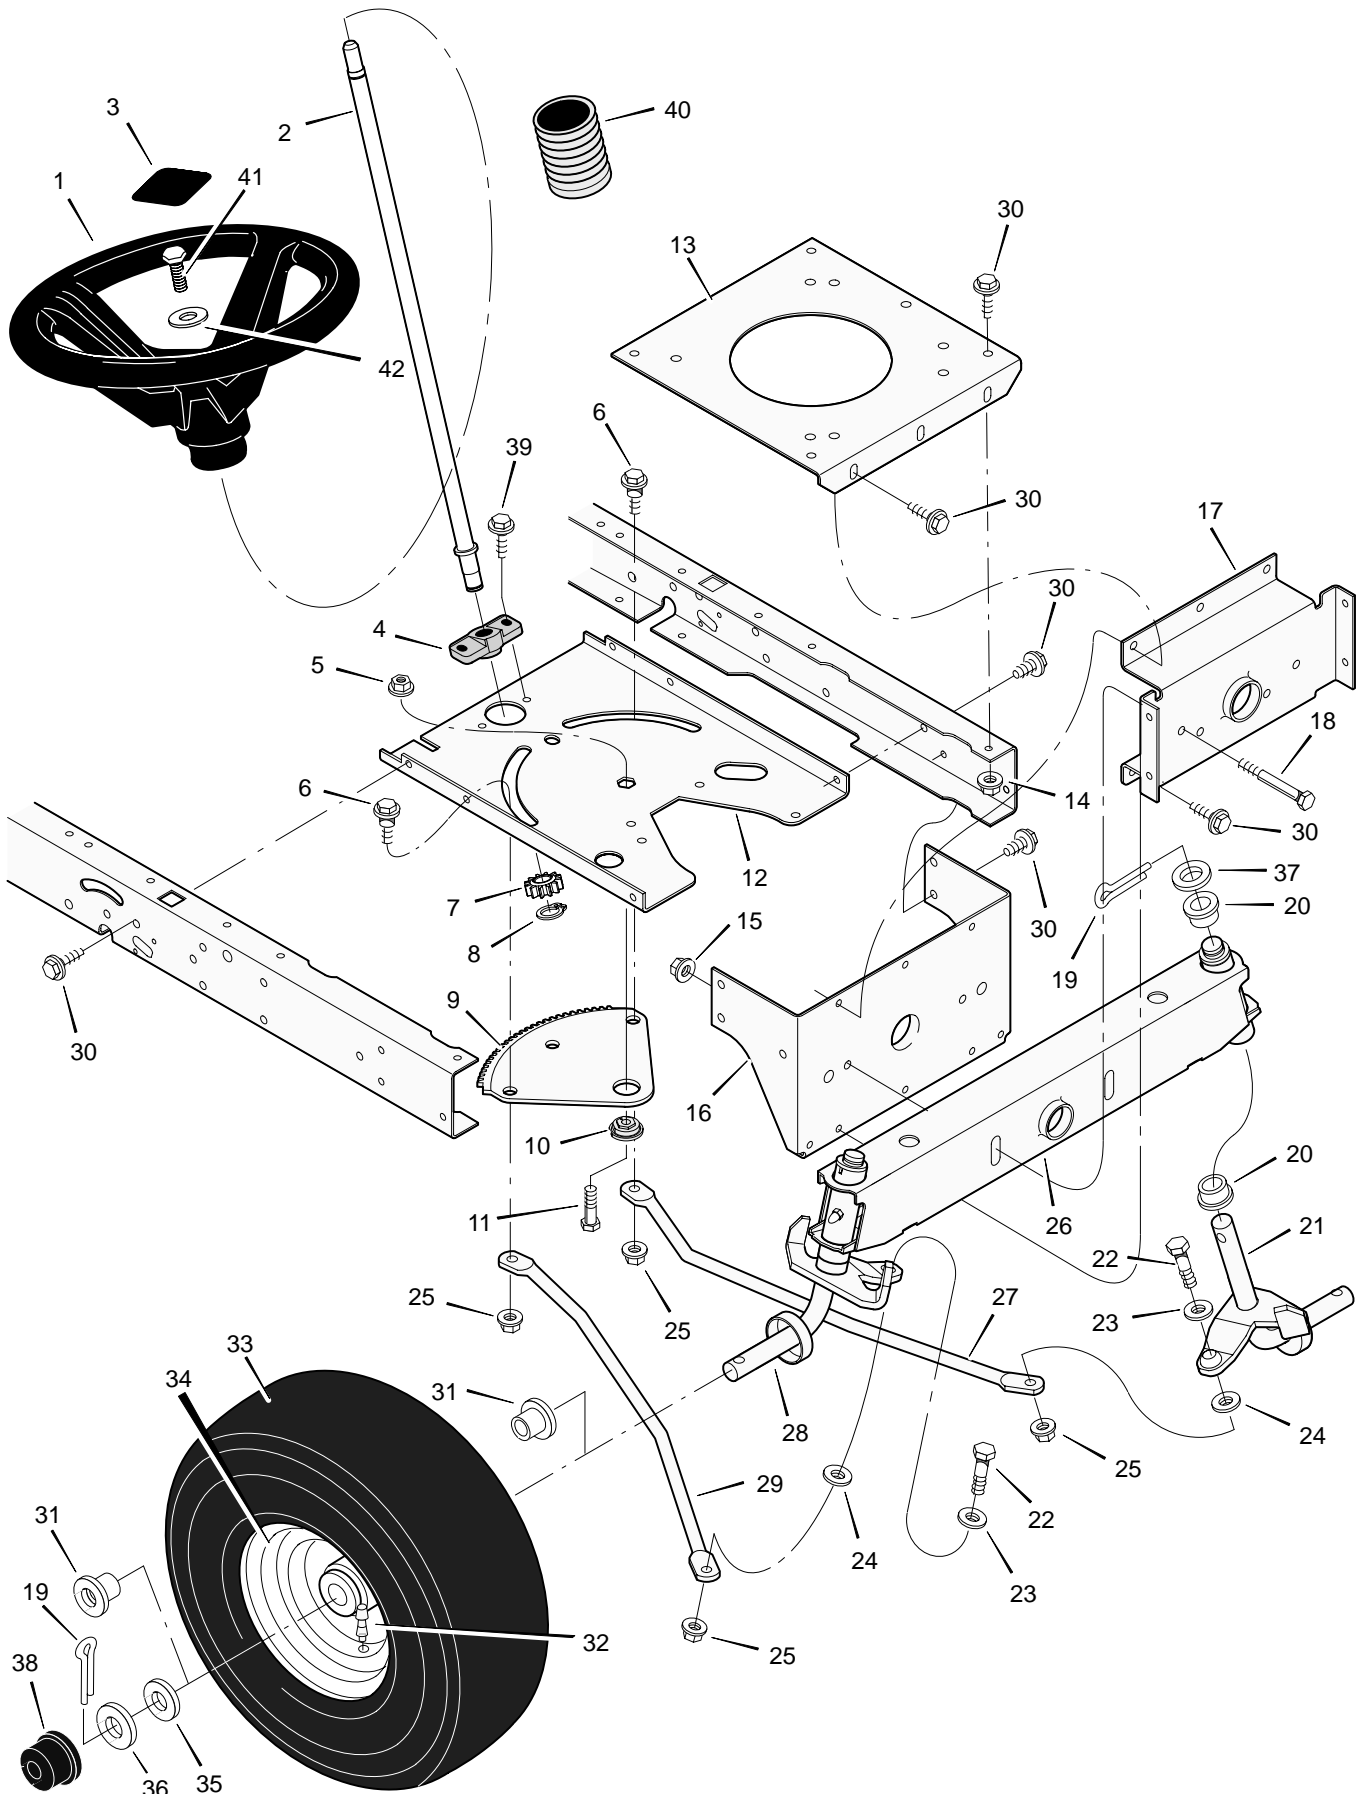

MODEL 385008x52B

REPAIR PARTS STEERING

MODEL 385008x52B

REPAIR PARTS STEERING

Key No.	Description	Part No.	Key No.	Description	Part No.
1	Wheel, Steering	095336	23	Washer	17x104
2	Post, Steering	690625	24	Washer	017x53 Z
3	Insert, Steering Wheel	095336	25	Nut, Flange	015x84
4	Bearing	094124	26	Axle Assembly	7601037
5	Nut, Flange	15x111	27	Drag Link, Left	095329E701
6	Bolt, Shoulder	009x57	28	Spindle Assembly, Right	094575E701
7	Gear, Pinion	690183	29	Drag Link, Right	095328E701
8	Ring, Snap	011x25	30	Screw	26x249
9	Gear, Sector	094121	31	Bearing, Wheel	091334
10	Bearing	094123	32	Stem, Valve	024373
11	Bolt	001x84	33	Tire *	091923
12	Plate, Steering	1001121E701	—	Tube	407924
13	Plate, Engine	094006E700	34	Wheel and Tire Assembly	094578-601
14	Nut, Flange	015x88	35	Washer	17x195
15	Nut, Flange	15x118	36	Washer	17x192
16	Bracket, Hanger	1001270E701	37	Washer	17x113
17	Axle, Hanger	094007E701	38	Hub Cap	094618
18	Bolt	01x146	39	Screw	26x267
19	Pin, Cotter	030x49	40	Bellows	092059
20	Bearing	690150	41	Bolt	0025x3
21	Spindle Assembly, Left	094576E701	42	Washer	17x146
22	Bolt	01x111			

* When you order a tire, make sure to give the brand name of the tire so that the tread pattern on the tire will match.