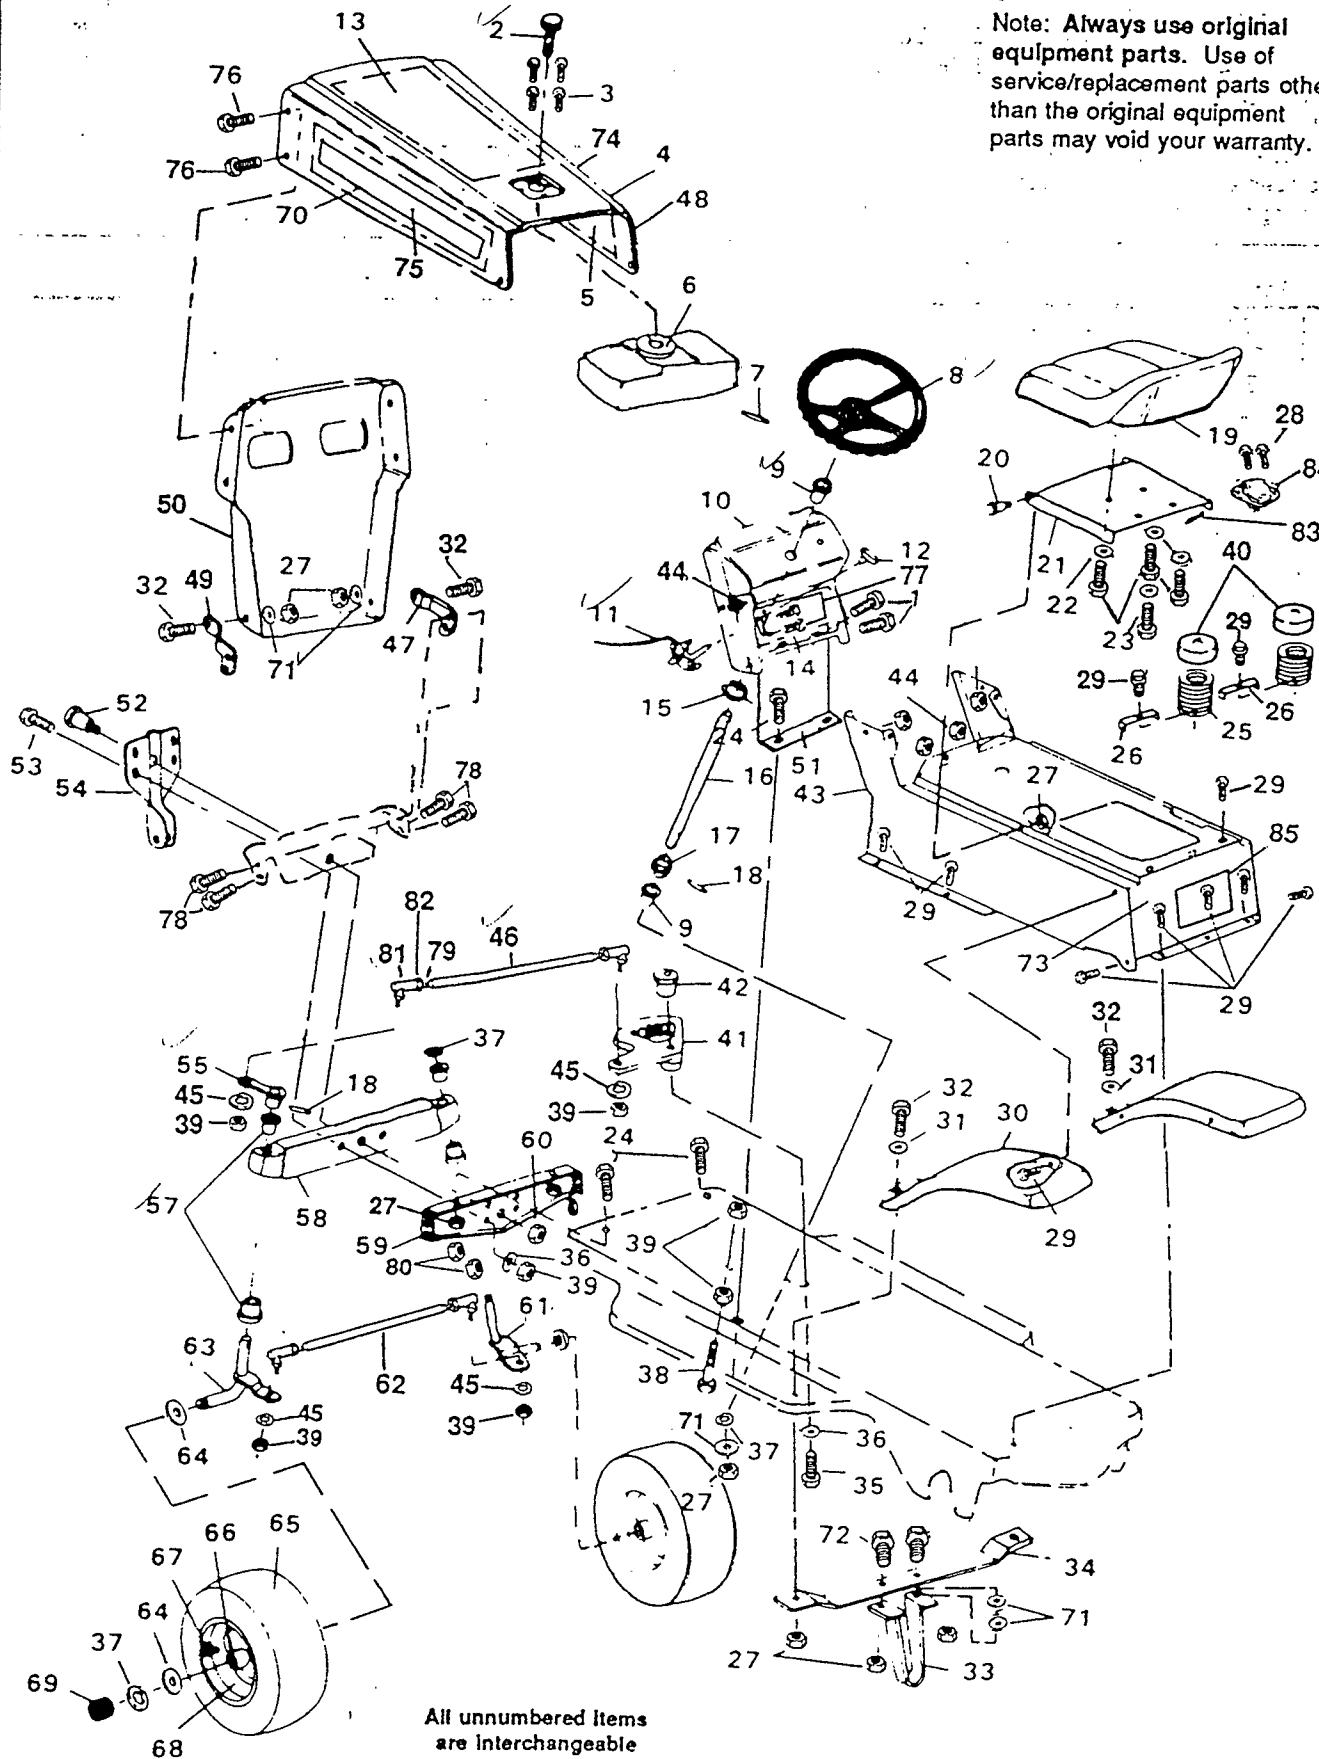

Repair Parts

36" Lawn Tractor Model A3554-040

Note: Always use original equipment parts. Use of service/replacement parts other than the original equipment parts may void your warranty.

All unnumbered items are interchangeable with the opposite side.

36" Lawn Tractor Model A3554-040

Key No.	Part No.	Description
1	274672	Screw, Hex Hd 1/4-20 x 5/8 In.
2	46704	Gas Cap w/Gauge
3	49050	Screw, Plastite, 1/4-20 x 3/4 In.
4	7822	Hood
5	55834	Foam Pad, Hood R.H.
6	54885	Pad, Vibration
7	456378	Spring Pin, 1/4 x 2 In.
8	301251	Steering Wheel
9	54902	Bearing, Steering
10	8286	Dash
11	50117	Lever, Throttle Control
12	50607	Knob, Throttle Control Lever
13	55832	Foam Pad, Hood Top
14	35287	Screw, Taptite #8-32 x 3/8 In.
15	39492	Retaining Ring
16	44008	Steering Shaft
17	44009	Pinion Gear
18	454565	Roll Pin
19	304314	Seat
20	20507	Shoulder Bolt
21	304761	Seat Plate
22	120638	* Lockwasher, Split 5/16 In.
23	122007	Screw, Hex Hd, 5/16 - 18 x 3/4 In.
24	120228	* Screw, Hex Hd 5/16-18 x 5/8 In.
25	56220	Spring, Seat
26	1341	Clamp, Seat Spring
27	1498	Locknut, Hex 5/16-18 Thd.
28	160505	Screw, 1/4 - 20 x 3/8 In.
29	995346	* Screw, Taptite 1/4-20 x 1/2 In.
30	3606	Fender
31	446363	* Flatwasher, 3/8 In.
32	122017	* Screw, Hex Hd 5/16-18 x 1 In.
33	301258	Bracket Deck Guide
34	43964	Guide Support, Deck
35	39573	Screw, Hex Hd Lock 3/8-24 x 1 In.
36	2483	Spring Washer
37	36625	"E" Ring
38	49930	Upstop Bolt
39	1499	Locknut, 3/8-16 Thd.
40	302099	Spring Cover
41	304245	Sector Gear
42	44011	Shoulder Bolt
43	310301	Console
44	1502	Locknut, Hex 1/4-20 Thd.
45	120382	* Lockwasher, Split 3/8 In.

Key No.	Part No.	Description
46	56190	Drag Link
47	8535	Bracket, Grille Support R.H.
48	55021	Edging, Hood
49	8533	Bracket, Grille Support L.H.
50	56732	Grille
51	8261	Bulkhead, Console
52	50720	Shoulder Bolt Axle Pivot
53	122201	* Screw, Hex Hd 3/8-16 x 2-3/4 In.
54	9140	Bracket, Deck Hanger
55	302705	Steering Arm
56	122145	Screw, 3/8-16 x 1-1/4 In.
57	50546	Bearing, Spindle
58	56399	Front Axle
59	56362	Bracket, Front Axle Support
60	274654	Locknut, Hex 1/4-20 Thd.
61	~~301368~~	Spindle, Right 310368
62	302691	Tie Rod
63	310367	Spindle, Left
64	642	Flatwasher, 3/4 In.
65	41060	Tire
66	39979	Bearing
67	24167	Valve Stem
68	39937	Wheel /Bearing
69	40394	Hub Cap
70	55833	Foam Pad, Hood L.H.
71	120393	* Flatwasher, 11/32 In.
72	120233	Screw, Hex Hd, 3/8 - 16 x 1 In.
73	8521	Cover, Console Rear
74	312010	Decal, Hood R.H.
75	312009	Decal, Hood L.H.
76	57215	Screw, Hex Hd, 1/4 - 20 x 3/4 In.
77	307022	Decal, Lower Dash
78	56030	Screw, Hex Hd, 5/16 - 18 x 3/4 In.
79	120369	Nut Hex 3/8 - 24 Thd.
80	55273	Locknut, Flange 5/16 - 18 Thd.
81	21275	Ball Joint
82	124925	Nut, Hex 3/8 - 24 Thd.
83	41482	Press Clip
84	57547	Seat Switch
85	311298	Model Plate

(*) Standard hardware items - may be purchased locally.