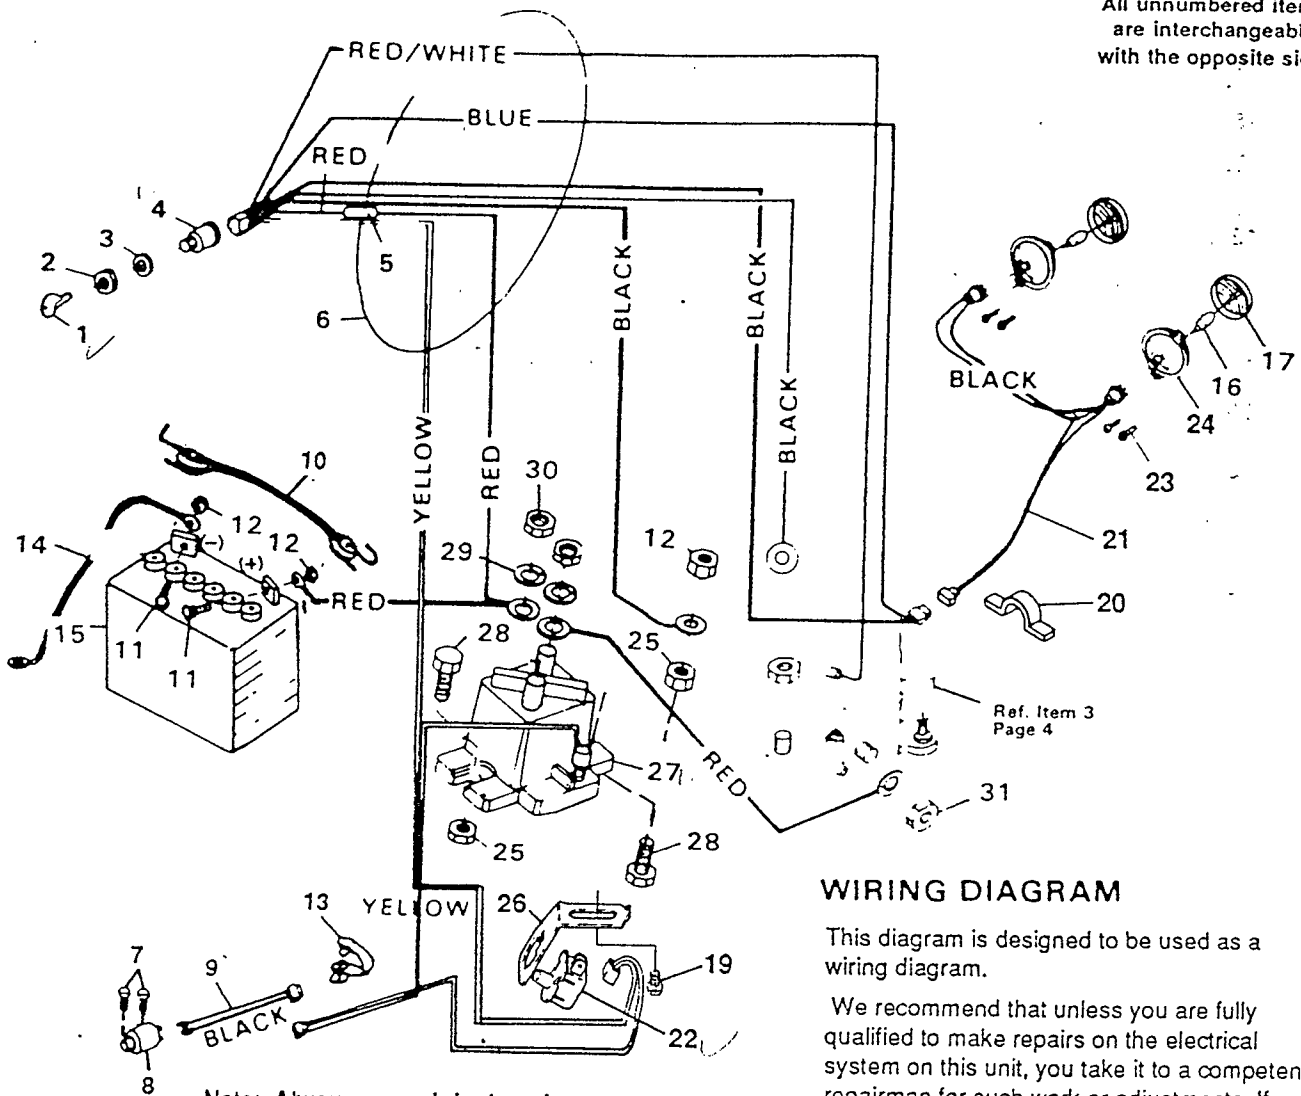

Repair Parts

36" Lawn Tractor Model A3554-040

All unnumbered items are interchangeable with the opposite side.

Ref. Item 3
Page 4

WIRING DIAGRAM

This diagram is designed to be used as a wiring diagram.

We recommend that unless you are fully qualified to make repairs on the electrical system on this unit, you take it to a competent repairman for such work or adjustments. If wiring is incorrectly hooked up, engine electrical system can be damaged.

Note: Always use original equipment parts. Use of service/replacement parts other than the original equipment parts may void your warranty.

Key No.	Part No.	Description	Key No.	Part No.	Description
1	300626	Key, Ignition	18		Engine Part
2	48140	Locknut (Switch Part)	19	995346	Screw, Taptite, 1/4-20 x 1/2 In.
3	138557	Lockwasher (Switch Part)	20	41482	Wire Clip, Press
4	300687	Switch, Ignition	21	56189	Lead Wire, Headlight
5	302031	Fuse	22	300220	Lockout Switch
6	57642	Wire Harness Assembly	23	50668	Screw, Hex Wa Tap No. 10-14 x 1/2 In.
7	57220	Screw #12 x 1/2 In.	24	52571	Bezel, Headlight
8	57476	Deck Switch	25	1502	Locknut, Hex, 1/4 - 20 Thd.
9	57564	Wire Assembly, Deck Switch	26	302610	Bracket, Switch Mounting
10	309862	Rubber Strap	27	53716	Solenoid
11	120854	Battery	28	187745	Screw, Hex Hd, 1/4 - 20 x 3/4 In.
12	271172	Screw, Hex Hd, 1/4 - 20 x 5/8 In.	29	138485	Washer, Shakeproof, 5/16 In.
13	57444	Nut, Keps, 1/4 - 20 Thd.	30	120368	Locknut, Hex, 5/16 - 24 Thd.
14	55511	Wire Retainer			
15	302257	Ground Wire			
16	52572	Bulb, Headlight			
17	52570	Lens, Headlight