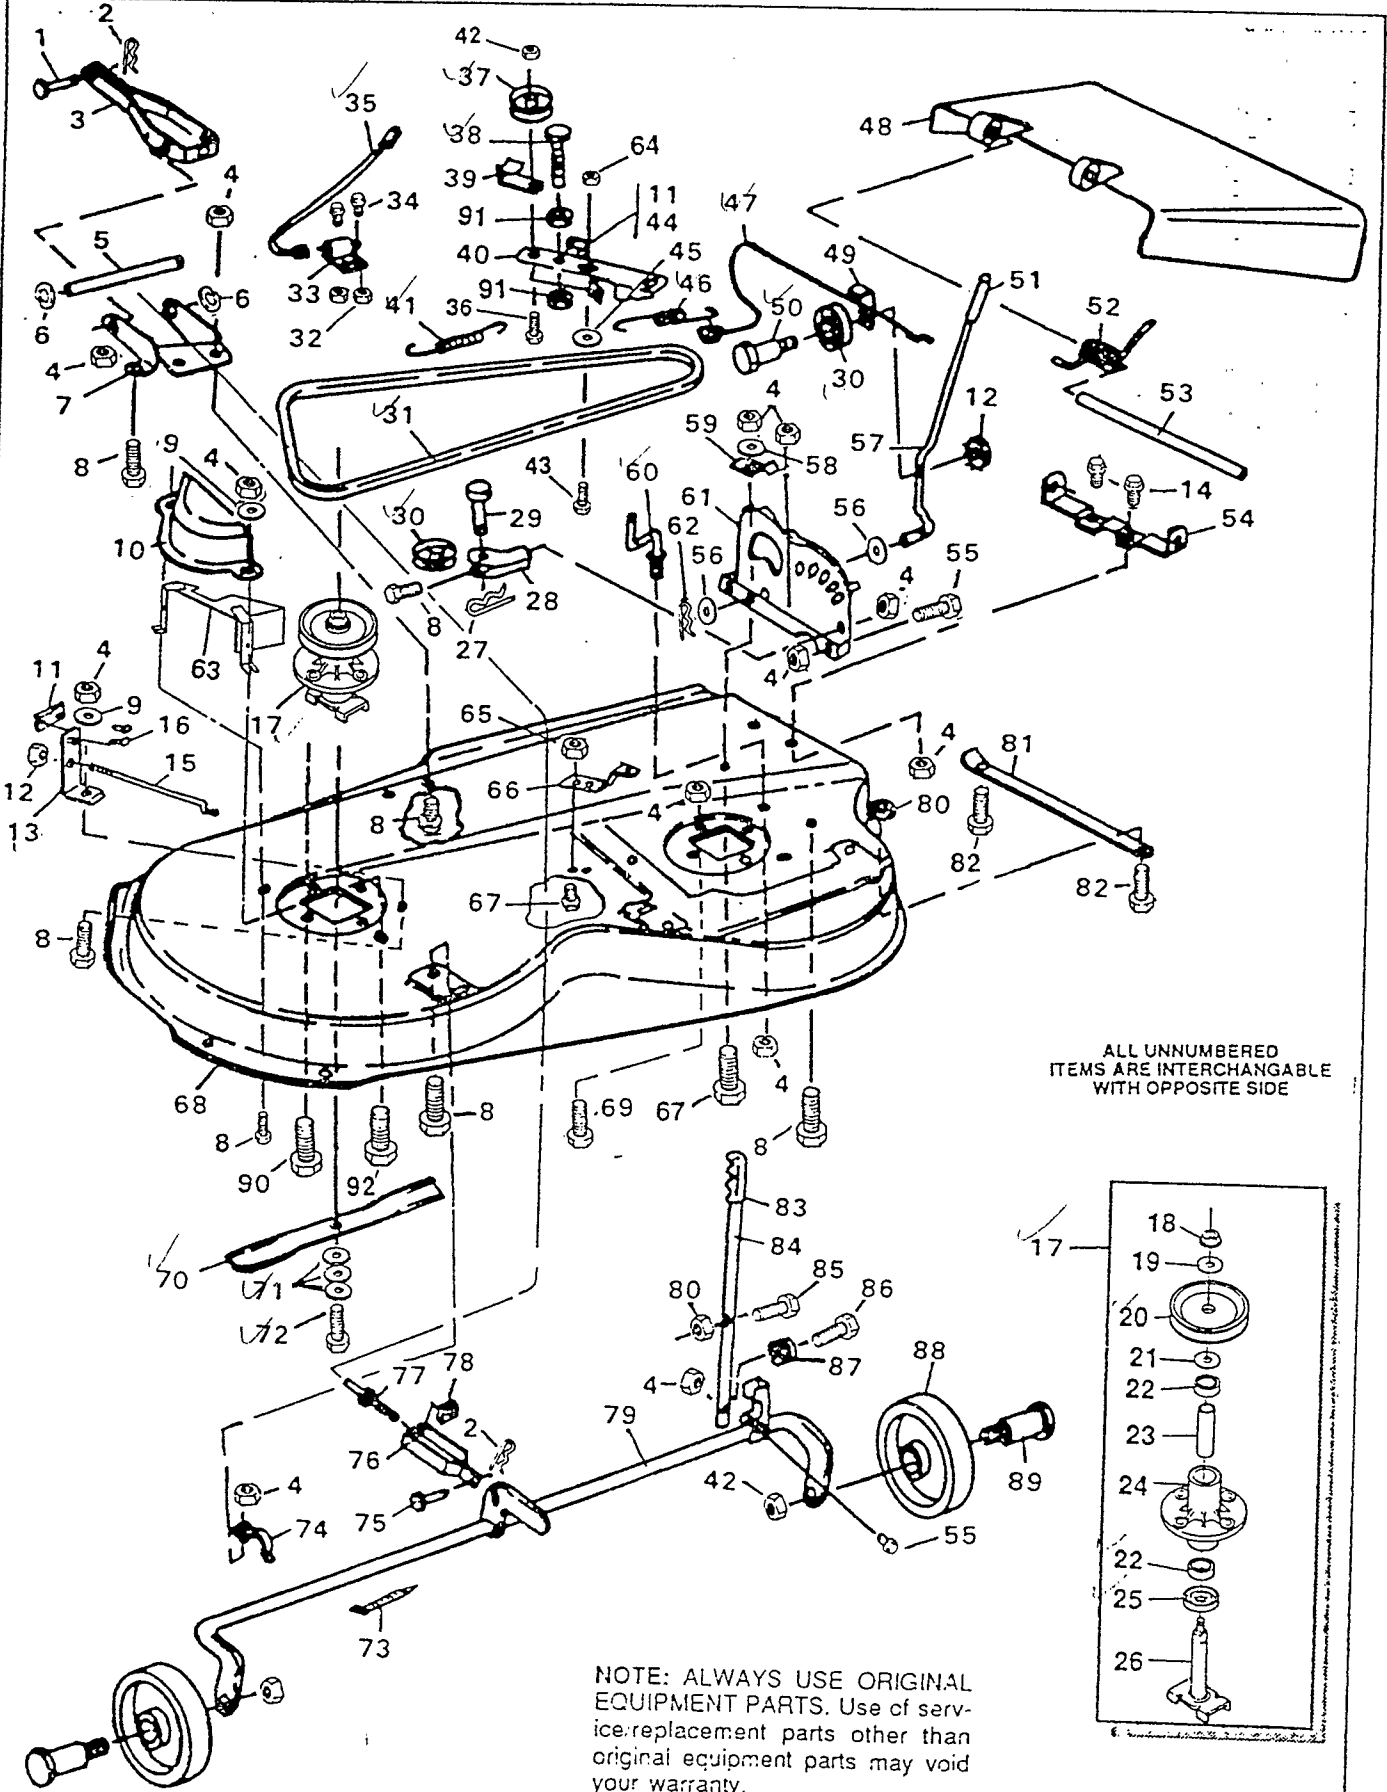

Repair Parts

36" Lawn Tractor Model A3554-040

36" Lawn Tractor Model A3554-040

Key No.	Part No.	Description
1	47816	Pin, Clevis
2	56180	Hairpin Cotter
3	57340	Pivot, Front Lift
4	1498	Locknut, 5/16-18 Thd.
5	57196	Pin, Pivot
6	20864	"E" Ring
7	57327	Lift Support Plate
8	120228	* Screw, Hex Hd, 5/16-18 x 5/8 In.
9	120393	Flatwasher, 11/32 In.
10	302833	Belt Guard, L.H. Pulley
11	306973	Brake Pad
12	1502	Locknut, 1/4-20 Thd.
13	303247	Blade Brake Assy, (Incl. 11 & 16)
14	120834	*Screw, Hex Hd, 5/16-18 x 1/2 In.
15	300315	Rod, Brake Release
16	135624	Rivet, Brake Pad
17	56424	Quill Assy, (Incl. Nos. 18-26)
18	1282	Locknut, Flange, 7/16-20 Thd.
19	56365	Flatwasher
20	56390	Pulley
21	51449	Spacer
22	49562	Bearing
23	50818	Spacer, Tube
24	55547	Quill
25	50616	Dust Shield
26	56425	Saddle & Shaft Assy.
27	121222	* Cotter Pin, 3/32 x 3/4 In.
28	49320	Support, Cable Pulley
29	49332	Pin, 3/8 x 1 In.
30	39298	Pulley, Nylon
31	302289	V-Belt
32	271166	Nut, Keps, No. 10-24 Thd.
33	57476	Switch
34	159943	Screw, Pan Hd, No. 10-24 x 5/8 In.
35	57588	Wire Assembly
36	57325	Carriage Bolt, 3/8-16 x 2 In.
37	303030	Pulley, Idler
38	121954	* Screw, Hex Hd, 1/4-20 x 2 In.
39	1346	Retainer, Belt
40	300491	Idler Arm Assy, (Incl. Nos. 11 & 44)
41	35410	Spring
42	1499	Locknut, 3/8-16 Thd.
43	300180	Shoulder Bolt
44	41601	Rivet, Brake Pad
45	996416	* Flatwasher, 3/8 In.
46	300683	Spring, Clutch
47	57326	Clutch Cable —
48	57818	Chute Guard
49	1288	Retainer, Cable
50	57322	Shoulder Bolt

Key No.	Part No.	Description
51	46478	Grip, Clutch Lever
52	55767	Spring, Discharge Chute
53	57317	Rod, Pivot
54	57360	Bracket, Pivot
55	122040	* Screw, Hex Hd, 5/16-18 x 1-1/2 In.
56	120396	Flatwasher
57	300188	Clutch Lever
58	120386	* Flatwasher, 5/16 In.
59	57321	Spring
60	57318	Retainer, Belt
61	57337	Quadrant
62	8260	Hairpin Cotter
63	68542	Decal, Caution
64	68901	Decal, Height Adjust
65	44108	Nut, Hex, Wide Flange, 5/16-18 Thd.
66	300179	Bracket, Idler
67	180077	* Screw, Hex, Wide Flange, 5/16-18 Thd.
68	305467	Mower Deck
69	300345	* Screw, Hex Hd, 5/16-18 x 1-3/8 In.
70	56821	Blade
71	2483	Formed Washer
72	39573	Screw, Hex Hd, 3/8-24 x 1 In.
73	57444	Wire Tie
74	51985	Support, Pivot Tube
75	39522	Pin, Clevis
76	9405	Clevis, Lift Cable
77	300341	Lift Cable
78	120372	* Nut, Square, 1/4-20 Thd.
79	306881	Pivot Tube Assembly
80	271184	* Nut, Keps, 5/16-18 Thd.
81	57314	Skid Bar
82	126216	* Carriage Bolt, 5/16-18 x 3/4 In.
83	56924	Grip, Height Adjust Lever
84	300188	Height Adjust Lever
85	57324	Screw, Latch
86	995338	Screw, Taptite, 1/4-20 x 5/8 In.
87	57319	Spring
88	52584	Wheel, Deck
89	23763	Wheel Axle
90	50634	Screw, Hex Wa Tap, 5/16-18 x 7/8 In.
91	271172	Nut, Keps, 1/4-20 Thd.
92	120382	* Lockwasher, Split, 3/8 In.
93	45171	* Locknut, Wide Flange, 3/8-16 Thd.
94	120377	Locknut, 3/8-16 Thd.
95	35214	Washer, Flat, 21/64 In.