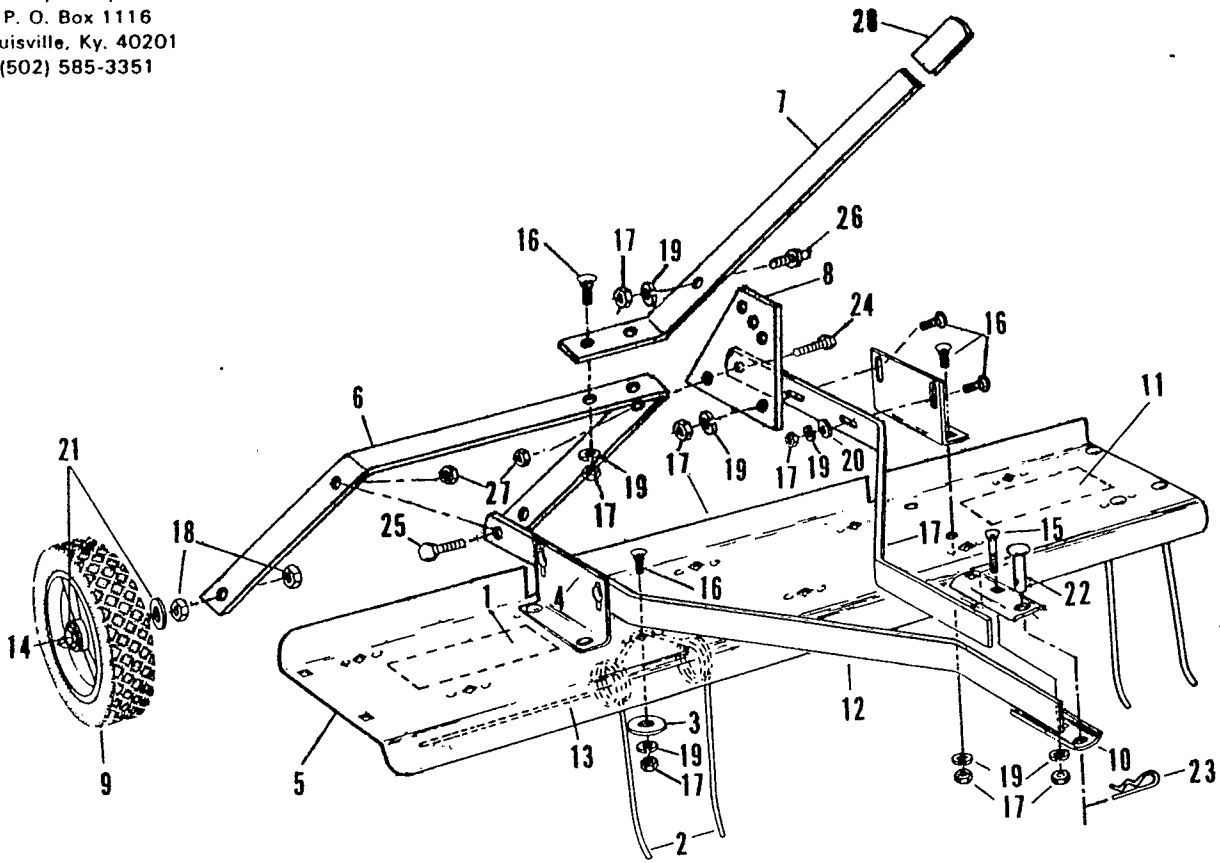

### TA-40 LT PARTS LIST

REF. NO.	PART NO.	DESCRIPTION	QTY.	REF. NO.	PART NO.	DESCRIPTION	QTY.
1	B-3679-R	Logo Decal	1	15	10M1032P	Carriage Bolt, 5/16"x 2"	2
2	R-616	Tine	10	16	11M1016P	Carriage Bolt, 5/16"x 1"	20
3	R-618	Special Washer	10	17	30M1000P	Hex. Nut, 5/16"	23
4	R-713-10	Tray Mount Bracket	2	18	30M1600P	Hex. Nut, 1/2"	4
5	R-885-14	Tine Tray	1	19	40M1000P	Lock Washer, 5/16"	23
6	R-1943-10	Wheel Mount Bar	1	20	45M1111P	Flat Washer, 5/16"	6
7	R-1942-10	Lift Bar	1	21	45M1717P	Flat Washer, 1/2"	4
8	R-1941-10	Lift Lock Plate	1	22	B-3861	Drawbar Pin, 1/2"x 2-1/2"	1
9	R-891	Wheel	2	23	B-146P	Hairpin Cotter, 1/8"	1
10	R-892-10	Clevis	2	24	2M1020P	Hex. Bolt, 5/16"x 1-1/4"	1
11	R-1946	Caution Decal	1	25	2M1016P	Hex. Bolt, 5/16"x 1"	1
12	R-1940-10	Pull/Transport Bar	2	26	R-1945	Lock Pin	1
13	R-1503	Safety Wire	2	27	B-1674P	Hex. Lock Nut, 5/16"	2
14	1M1648P	Hex. Bolt, 1/2"x 3"	2	28	R-803	Vinyl Grip	1