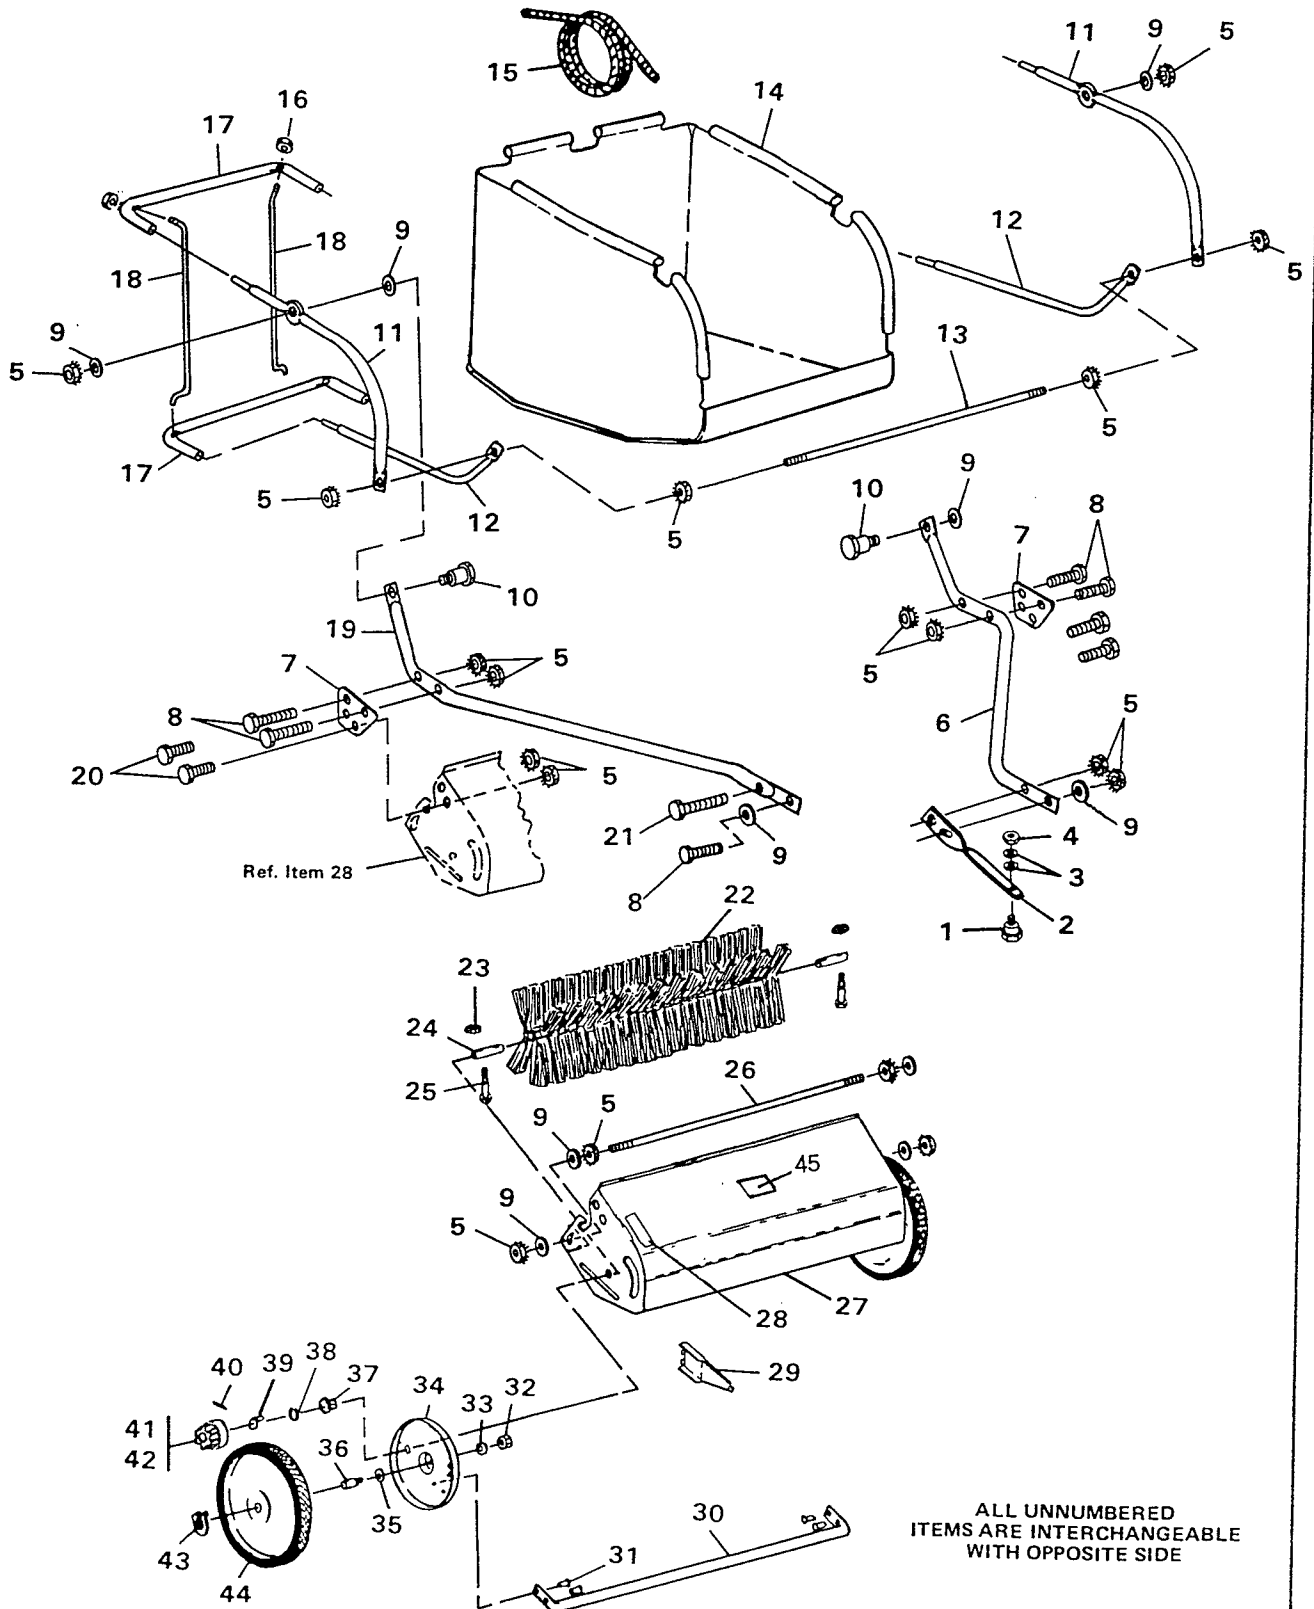

## 30" DUMP SWEEPER MODEL 5648-2100

Revised 9/13/85

# 30" DUMP SWEEPER MODEL 5648-2100

ALWAYS GIVE THE FOLLOWING INFORMATION WHEN ORDERING REPAIR PARTS:

1. The PART NUMBER 2. The PART NAME 3. QUANTITY DESIRED 4. The MODEL NUMBER-(As shown on Model Plate)

A handling fee is applicable to small parts orders.

Key No.	Part No.	Description
1	51940	Shoulder Bolt
2	46728-853	Bar, Hitch
3	120394	* Flatwasher, 13/32 In.
4	1499	Locknut, 3/8-16 Thd.
5	271184	Nut, Keps 5/16-18 Thd.
6	54629	Tubing, Draw Bar, L.H.
7	54625-860	Plate, Side
8	122027	* Screw, Hex Hd, 5/16-18 x 1-1/4 In.
9	120393	* Flatwasher, 11/32 In.
10	47542	Shoulder Bolt
11	54627	Tubing, Side Upper
12	54628	Tubing, Side Lower
13	7925	Rod, Basket
14	54642	Bag, Grass Catcher
15	48337	Rope
16	1502	Locknut, 1/4-20 Thd.
17	54626	Tubing, Basket, Rear
18	8178	Rod, Support
19	54636	Tubing, Draw Bar, R.H.
20	120834	Screw, Hex Hd, 5/16-18 x 1/2 In.
21	122052	Screw, Hex Hd, 5/16-18 x 1-3/4 In.
22	49252	Brush Assembly (See Note)
23	1498	* Locknut, 5/16-18 Thd.

Key No.	Part No.	Description
24	22023	Axle, Brush
25	122040	* Screw, Hex Hd, 5/16-18 x 1-1/2 In.
26	7924	Rod, Frame
27	54614-860	Hood Assembly
28	69551	Decal, High Low
29	56885-860	Latch, Spring
30	48832	Support, Dust Shield
31	48861	Rivet, Pan Hd, 3/16 x 1/2 In.
32	45171	Nut, Wide Flange, 3/8-16 Thd.
33	22048	Washer, Shoulder
34	48831	Dust Shield
35	138542	Lockwasher, Int. Tooth, 3/8 In.
36	20905	Axle, Wheel
37	1232	Bearing
38	20864	Ring, Retaining
39	4208	Pawl Holder
40	4185	Pawl
41	48842	Pinion Assembly, R.H.
42	48841	Pinion Assembly, L.H.
43	20859	Ring, Retaining
44	1320	Gear Wheel & Tire Assembly
45	331319	Decal. "CAST" 30" Sweeper
	331325	Owner's Manual (Not illustrated)