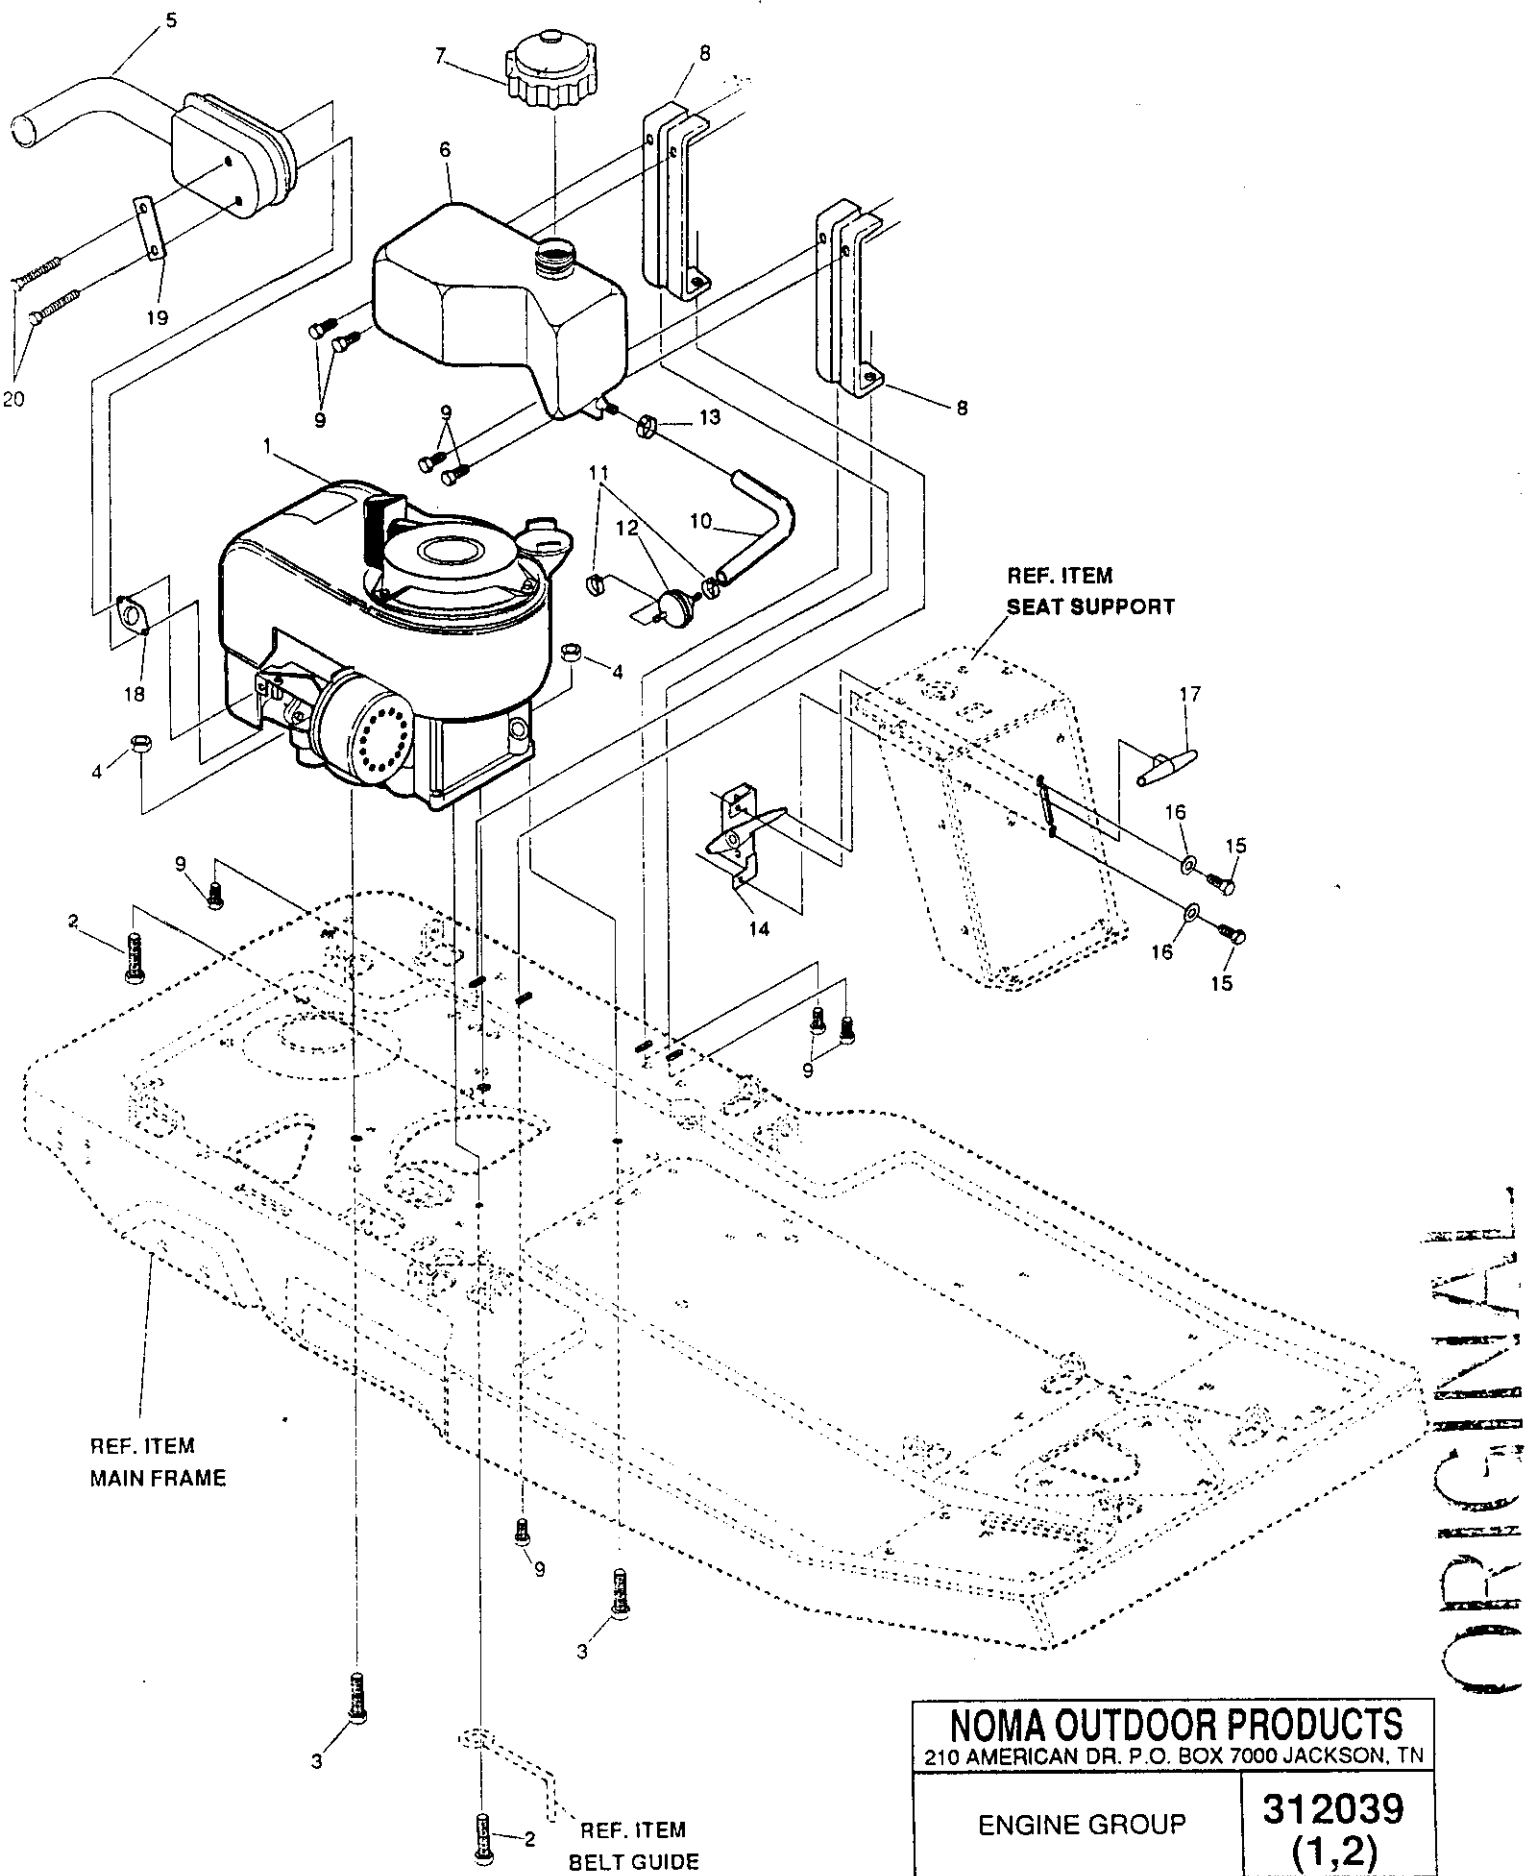

BODY ASSY.

312038
 (1,2)

key#	part#	description	qty.
1	*309614	Frame, Mini-RER	1
2	12555	Footpad RH Noma 8/32 RER	1
3	301181	Footpad LH Noma 8/32 RER	1
4	0120393	Washer, Flat .344 x .69 x .065	4
5	0995346	Screw, 1/4-20 x .50 WA H H Tap	4
6	*310555	Seat Support	1
7	048901	Screw, 5/16-18 x .63 WA H HC GR2	2
8	0120228	Screw, 5/16-18 x .63 H HC GR2	4
9	01498	Nut, 5/16-18 Reg H Ctr Lk	6
10	*311108	Seat/Shift Bracket	1
11	0122007	Screw, 5/16-18 x .75 HHC GR2	4
12	0120638	Washer, HV SP LK .328 x .60 x .11	4
13	035498	Screw, 5/16-18 x .75 WA H H Tap	1
14	50520	Spacer	2
15	0122017	Screw, 5/16-18 x 1.00 H HC GR2	2
16	01498	Nut, 5/16-18 Reg H Ctr Lk	2
17	301132	Seat Spring	1
18	9416	Clamp, Spring Z-PL	1
19	0120706	Screw, 1/4-20 x .50 H HC GR2	1
20	01502	Nut, 1/4-20 Reg Hex Ctr Lk	1
21	310949	Fender	1
22	044811	Screw, 1/4-20 x .75 H WA Tap	4
23	305645	Fender Support Z-PL	2
24	0995346	Screw, 1/4-20 x .50 WA H H Tap	4
25	12599	Fastener, Velcro, 2" x 1"	2
26	306814	Seat M-340	1
27	55454	Console, No Lite	1
28	*301330	Seat Brkt	1
29	0180117	Screw, 3/8-16 x .56 HHC	2
30	01499	Nut, 3/8-16 REG HX CTR LK	2
31	*310447	Seat Plate	1
32	20507	Bolt, .437 x .156 HH SH 5/16-18	2
33	01498	Nut, 5/16-18 REG HEX CTR LK	2

* Raw part number. For a list of Painted part numbers refer to chart on decal page.

BOLD descriptions on parts page apply to box items and/or parts bag items.

◇ Indicates STANDARD HARDWARE ITEMS.

REF. ITEM
MAIN FRAME