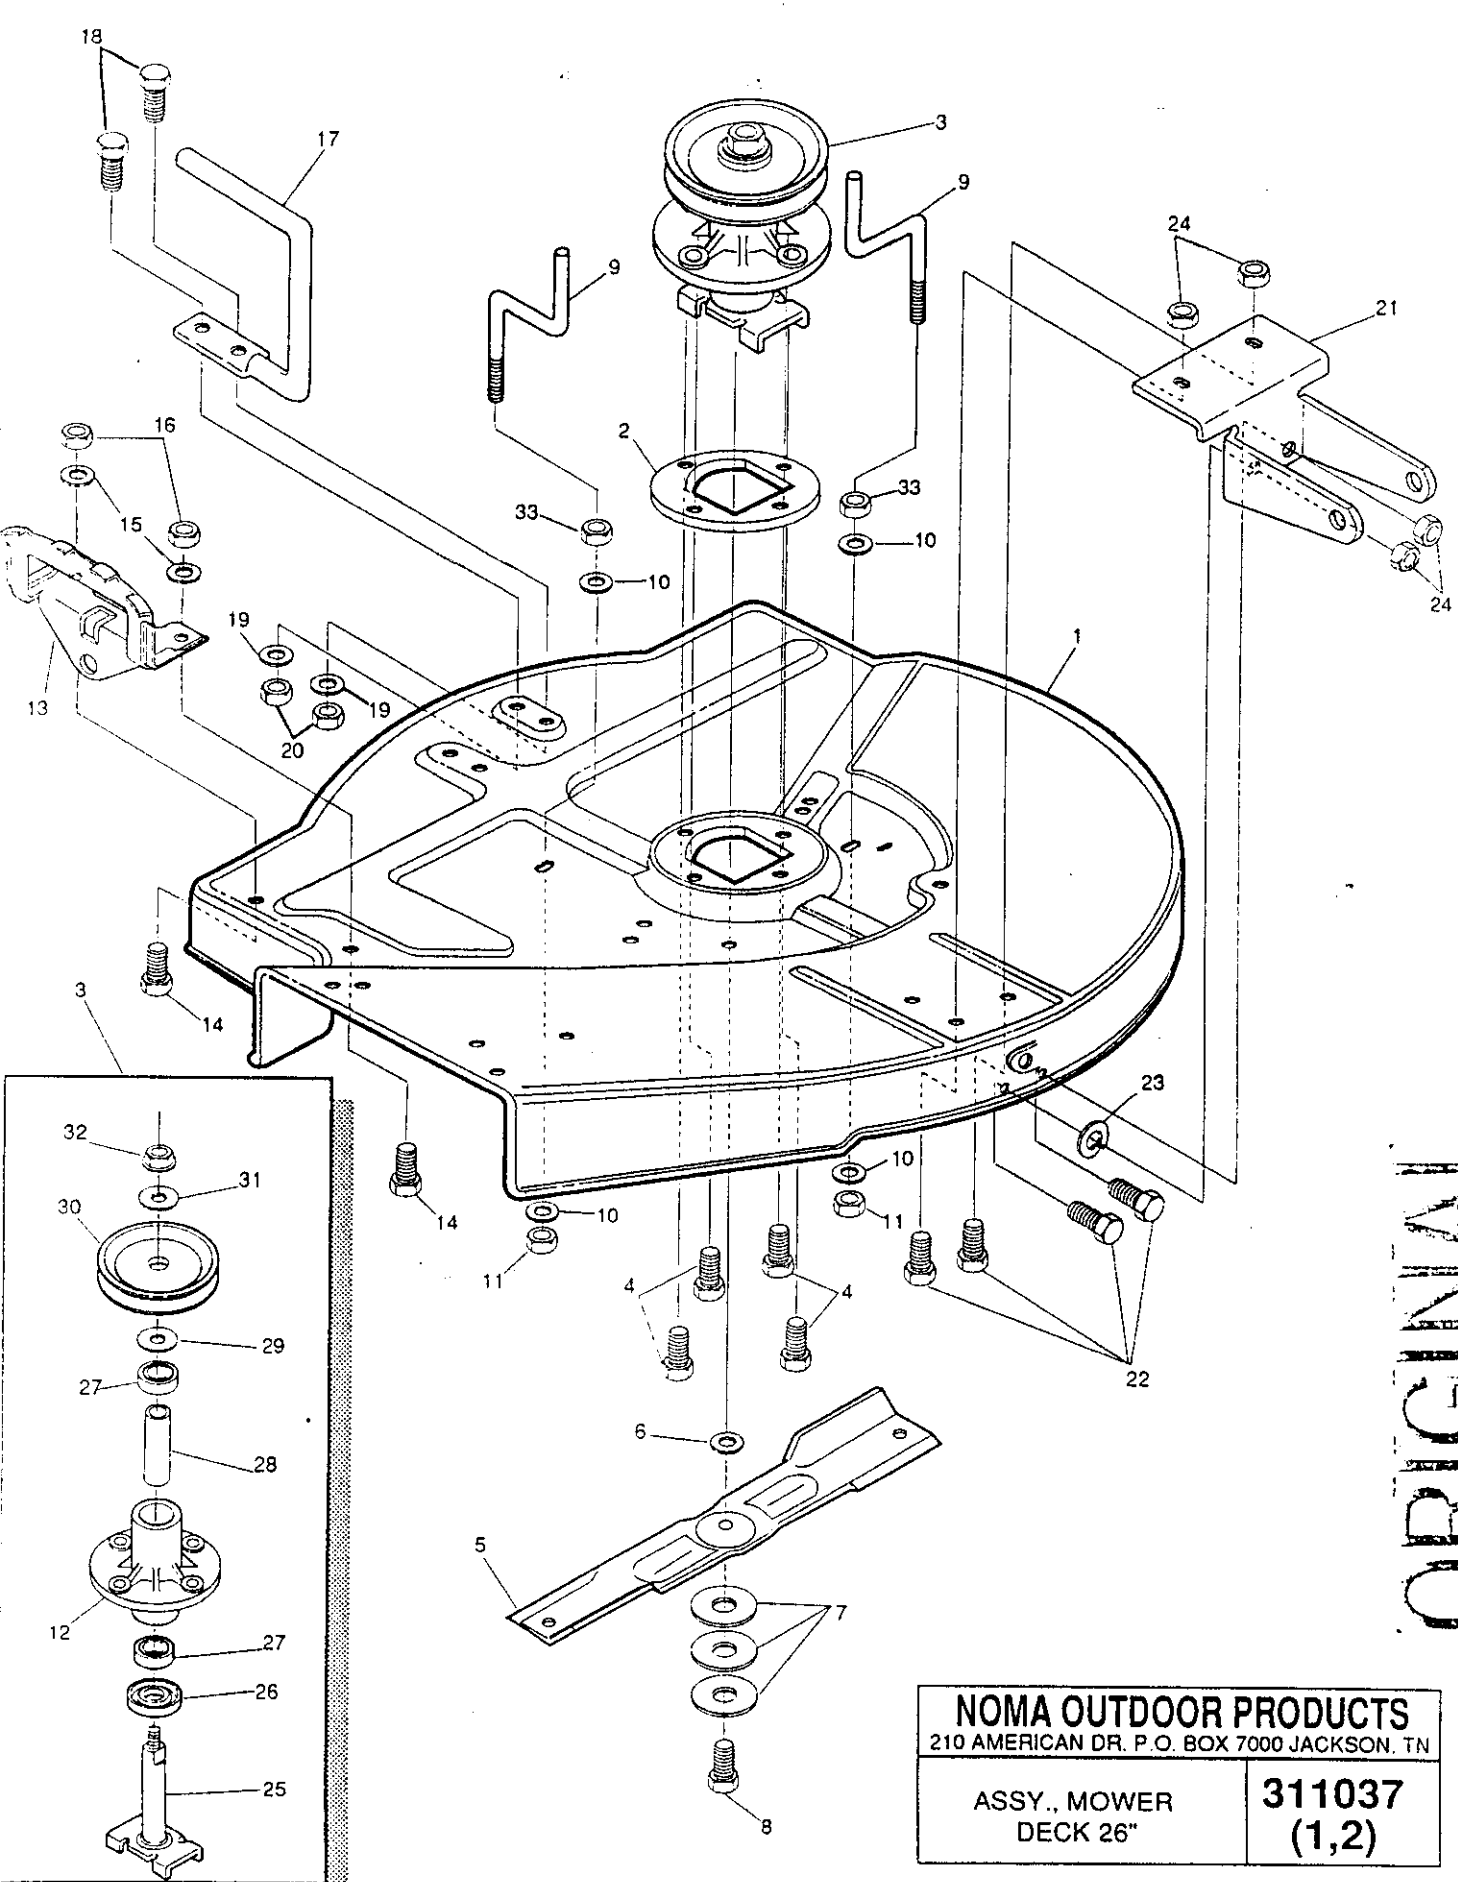

ORIGINAL

NOMA OUTDOOR PRODUCTS
210 AMERICAN DR. P. O. BOX 7000 JACKSON, TN

ASSY., MOWER DECK 26"	311037 (1,2)

key#	part#	description	qty.
1	43926	Mower Deck	1
2	300751	Quill Spacer	1
3	304176	Quill Assembly, 26 in.	1
4	300345	Screw, 5/16-18 x 1.38 WA TAP GR2	4
5	55476	Blade, 26" STD-Lift	1
6	35336	Washer, Flat .390 x .75 x .031	1
7	2483	Washer, .391 D x 1.25 x .07 Belleville	3
8	39573	Screw, 3/8-24 x 1.00 Nyl H HC GR5	1
9	55481	Guide, Belt	2
10	120393	Washer, Flat .344 x .69 x .065	4
11	1498	Nut, 5/16 - 18 REG HEX CTR LK	2
12	55547	Casting, Quill	1
13	310565	Quadrant, Ht. Adjust	1
14	120228	Screw, 5/16-18 x .63 H HC GR2	2
15	446383	Washer, Flat .375 x .88 x .082	2
16	1498	Nut, 5/16-18 Reg Hex Ctr Lk	2
17	55478	Guide-Rear	1
18	122017	Screw, 5/16-18 x 1.00 H HC GR2	2
19	45602	Washer, Flat .33 x .87 x .119	2
20	1498	Nut, 5/16-18 Reg Hex Ctr Lk	2
21	45542	Deck Bracket	1
22	120228	Screw, 5/16-18 x .63 H HC GR2	4
23	120638	Washer, HV SPT LK .328 x .60 x .11	1
24	1498	Nut, 5/16-18 Reg Hex Ctr Lk	4
25	56623	Shaft/ Saddle Assy.	1
26	50616	Dust Shield	1
27	49562	Bearing, Ball	2
28	50818	Spacer, 3.79 LGX .669ID x .88OD	1
29	56280	Spacer	1
30	56390	Pulley, Quill	1
31	56365	Special Washer	1
32	1282	Nut, 7/16-20 WDFLLK	1
33	271184	Nut, 5/16-18 Hex Keps	2

* Raw part number. For a list of Painted part numbers refer to chart on decal page.

BOLD descriptions on parts page apply to box items and/or parts bag items.

ORIGINAL