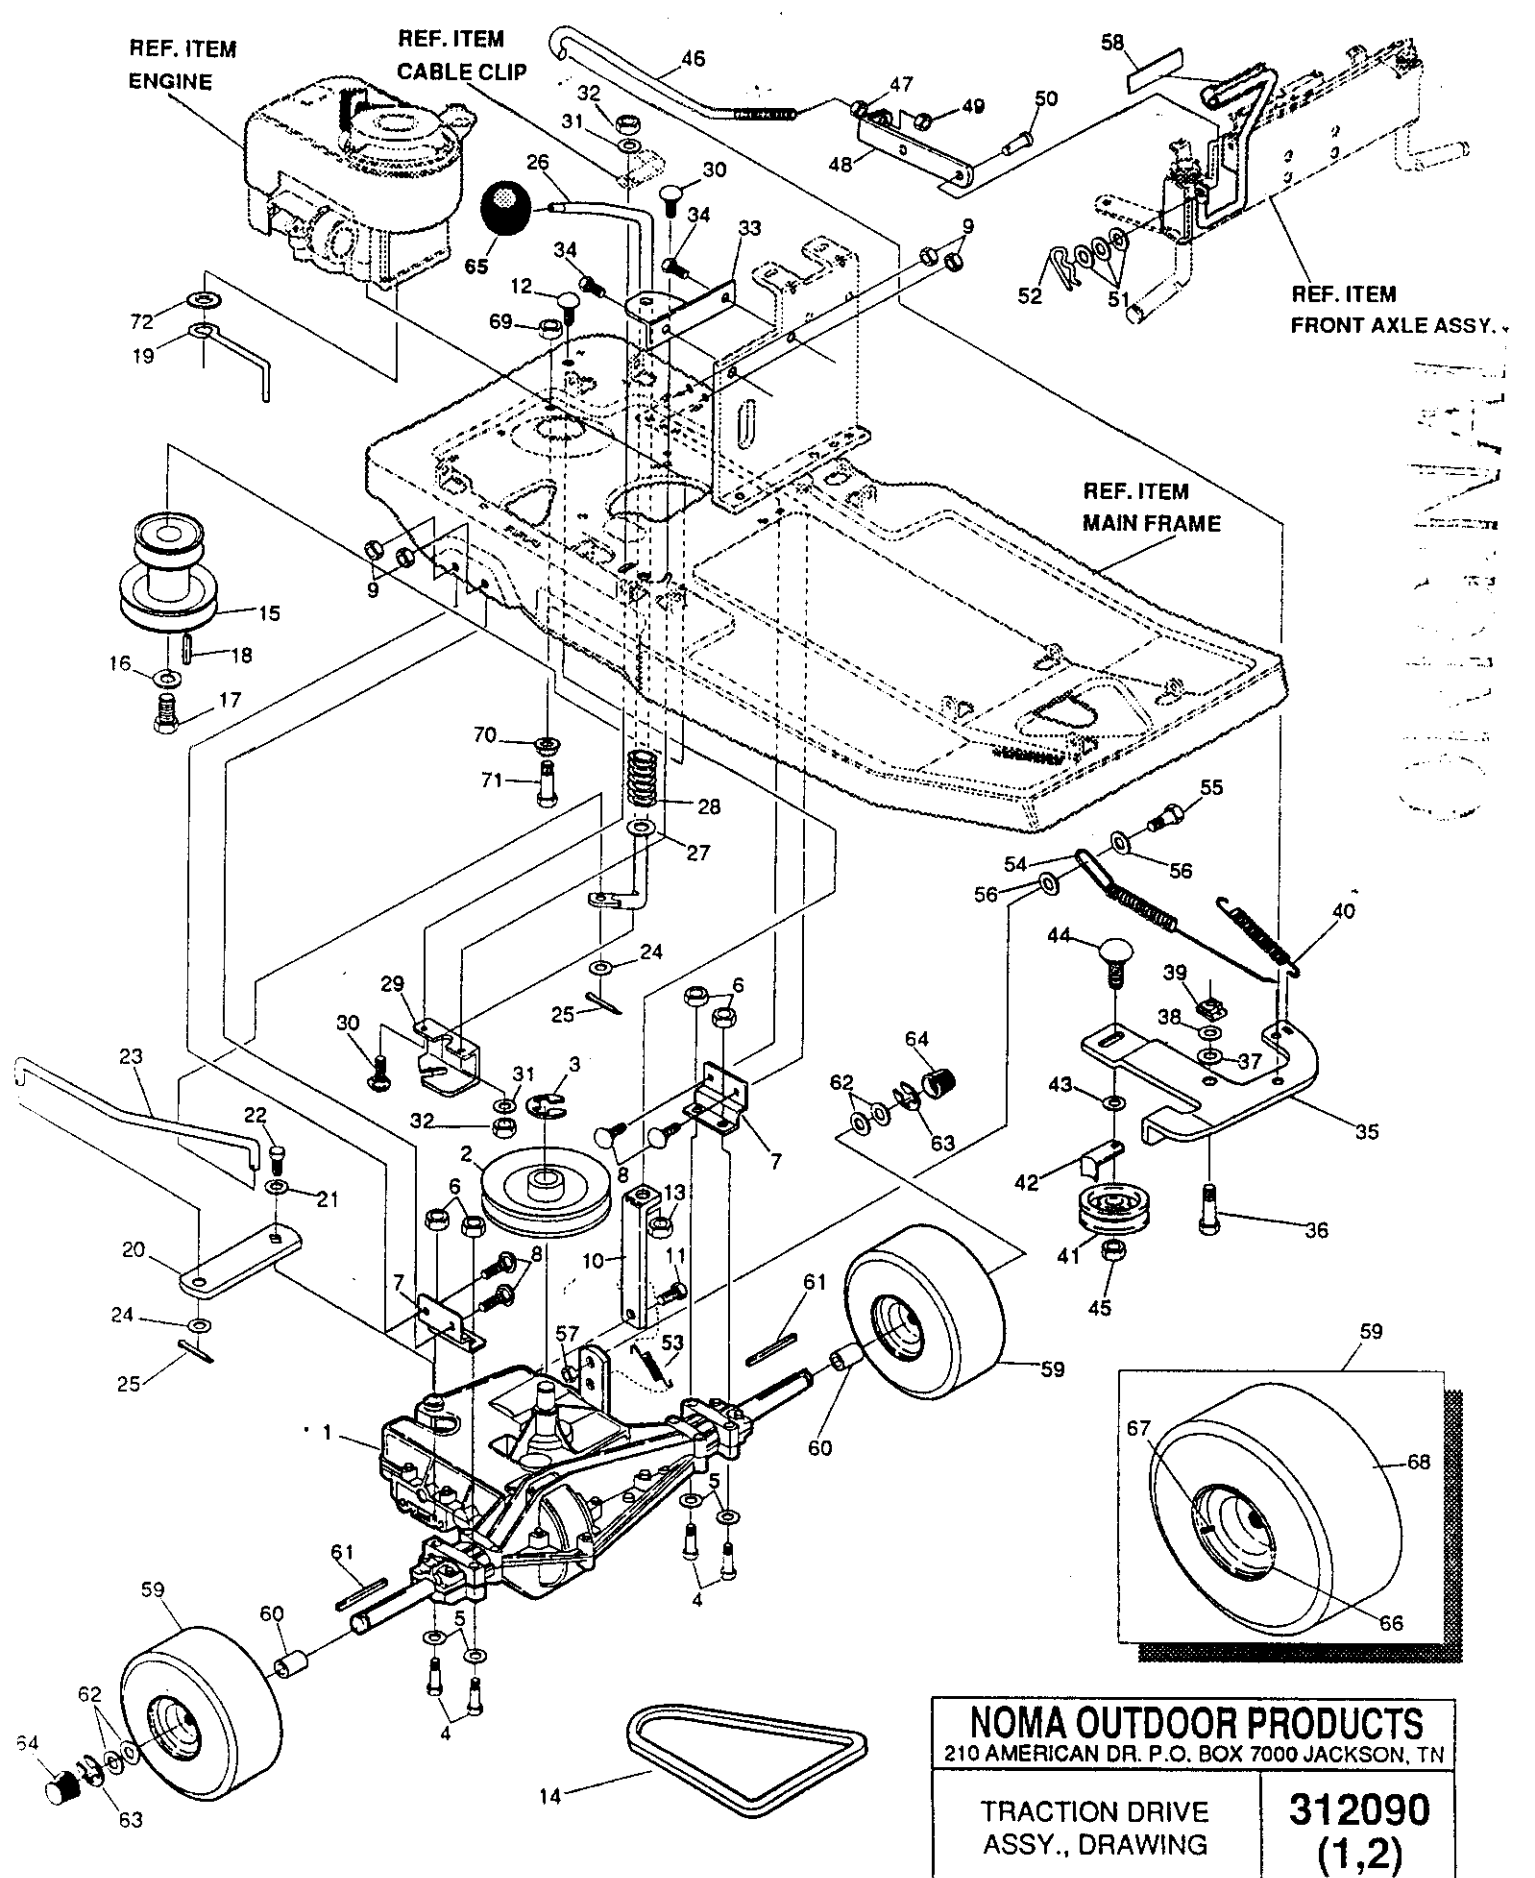

NOMA OUTDOOR PRODUCTS
210 AMERICAN DR. P. O. BOX 7000 JACKSON, TN

TRACTION DRIVE ASSY., DRAWING	312090 (1,2)

key#	part#	description	qty.
1	309071	Transaxle	1
2	303109	Pulley, Transaxle	1
3	22053	Ring, RETEX .58 x .04 TRU 5100-62	1
4	122077	Screw, 5/16-18 x 2.50 HHC GR2	4
5	120393	Washer, Flat .344 x .69 x .065	4
6	1498	Nut, 5/16-18 REG HEX CTR LK	4
7	9796	Bracket, Transaxle	2
8	126211	Bolt, 5/16-18 x .63 CARR	4
9	1498	Nut, 5/16-18 REG HEX CTR LK	4
10	300587	Bracket, Transaxle Support	1
11	35498	Screw, 5/16 - 18 x .75 WA HH TAP	1
12	126211	Bolt, 5/16-18 x .63 CARR	1
13	1498	Nut, 5/16 - 18 REG HEX CTR LK	1
14	300575	Belt, V 4L	1
15	55477	Pulley, ENG 3.92 OFF/3.87 D/3.00D	1
16	120382	Washer, REG SPT LK .393 X .68 X .10	1
17	123567	Screw, 7/16-20 x 1.00 HHC	1
18	33200	Key, Square .249 SQ x 1.50 Lg	1
19	55488	Belt Guide	1
20	9290	Shift Lever, Brkt HT 955	1
21	57157	Washer, .750 x .250 SP-TRANSAXLE	1
22	56255	Screw, 1/4-28 x .75 NYL HH CGR8	1
23	309410	Rod, Shift Connecting	1
24	120394	Washer, Flat .406 x .81 x .065	2
25	137185	Pin, Cotter .125 DIA X 1.00 LG	2
26	309255	Lever, Shift, Transaxle Z-PL	1
27	120396	Washer, Flat .531 x 1.06 x .095	1
28	301133	Spring, Shift Lever	1
29	309053	Bracket Detent Shift	1
30	126216	Bolt, 5/16-18 x .75 CARR	2
31	120393	Washer, Flat .344 x .69 x .065	2
32	1498	Nut, 5/16-18 REG HEX CTR LK	2
33	*303098	Shift Control Brkt.	1
34	995346	Screw, 1/4-20 x .50 WA HH TAP	2
35	311935	Arm, Idler, Transaxle Drive	1
36	41890	Bolt, .625 x .218 HH SH 5/16-18z	1
37	4107	Washer, Flat .635 x 1.31 x .07	1
38	45602	Washer, Flat .333 x .87 x .119	1
39	301124	Tinnerman Clip	1
40	35410	Spring .071 x .62 x 4.37	1
41	35374	Pulley, Idler V4L	1
42	39659	Retainer, Strap Belt	1
43	274517	Washer, Flat .406 x .73 x .063	1
44	45892	Bolt, 3/8-16 x 1.50 CARR	1
45	1499	Nut, 3/8-16 REG HX CTR LK	1
46	306825	Rod Clutch	1
47	271184	Nut, 5/16-18 HEX KEPS	1
48	12591	Brkt. Clutch Brake	1
49	1498	Nut, 5/16-18 REG HEX CTR LK	1
50	39522	Pin Clevis .312 x .812	1
51	120393	Washer, Flat .344 x .69 x .065	3
52	8260	Pin, Hair .091 DIA x 1.66 LG	1
53	310155	Spring, Brake Return	1
54	309251	Spring, Brake	1
55	25086	Bolt, .500 x .375 HH SH 5/16-18	1
56	308188	Washer, Flat .515 x 1.31 x .09	2
57	1498	Nut, 5/16-18 REG HEX CTR LK	1
58	305044	Pedal Pad	1
59	310968	Tire & Rim, Pnuemaic	2
60	310333	Spacer, .75 x 1.25 x 2.06	2
61	39628	Key, Square .187 SQ x 2.5 OLG	2
62	42815	Washer, Flat .755 x 1.53 x .07	4
63	36625	Ring, RET EX .57 x .05 TRU5133-75	2
64	40394	Cap, 1.500 ID x 7/8 LG HUB	2
65	55514	Shift Knob	1
66	310967	Wheel	2
67	24167	Valve Stem	2
68	41060	Tire 13 x 5.0 x 6 Turf	2
69	1498	Nut, 5/16-18 REG HEX CTR LK	1
70	271184	Nut, 5/16-18 HEX KEPS	1
71	122077	Screw, 5/16-18 x 2.50 HHC GR2	1
72	138485	Washer, EXT LK	1

* Raw part number. For a list of Painted part numbers refer to chart on decal page.
BOLD descriptions on parts page apply to box items and/or parts bag items.