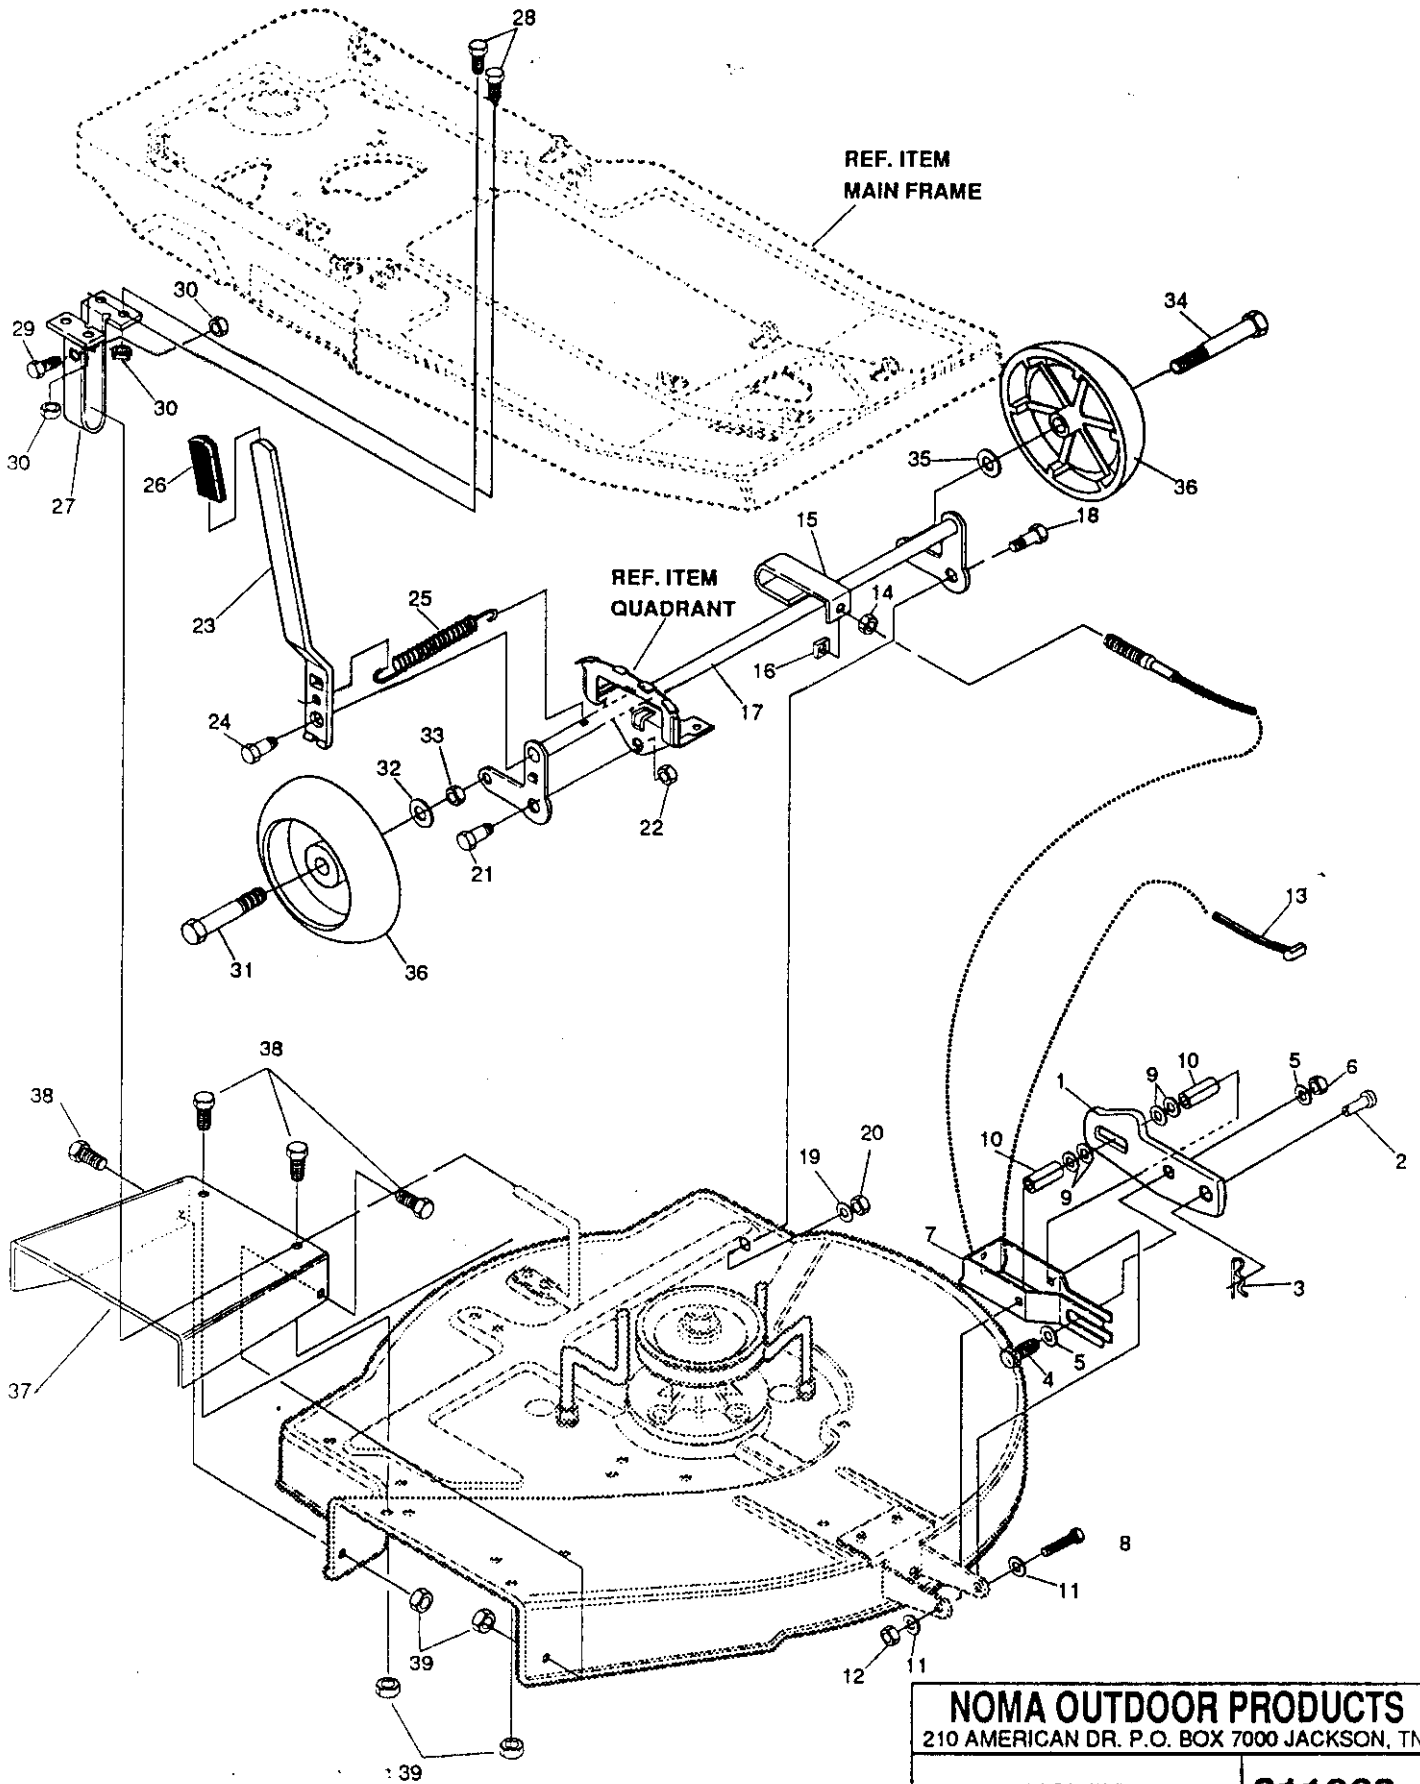

NOMA OUTDOOR PRODUCTS
210 AMERICAN DR. P.O. BOX 7000 JACKSON, TN

MOWER SUSPENSION GROUP	311963 (1,3)

key#	part#	description	qty.
1	9598	Bar Hitch, Z-PL	1
2	47816	Pin, .495 x 1.750 Clevis-Short	1
3	56180	Pin, Hair .091 Dia x 1.62 Lg	1
4	56739	Screw, 3/8-16 x 1.25 H HC GR5	1
5	120394	Washer, Flat .406 x .81 x .065	2
6	1499	Nut, 3/8-16 Reg Hx Ctr Lk	1
7	4289	Pivot Bracket	1
8	122201	Screw, 3/8-16 x 2.75 H HC GR2	1
9	120394	Washer, Flat .406 x .81 x .065	4
10	44848	Spacer	2
11	996416	Washer, Flat .391 x 1.00 x .125	2
12	1499	Nut, 3/8-16 Reg Hx Ctr Lk	1
13	55689	Lift Cable, 26" Mower	1
14	271172	Nut, 1/4-20 Hex Keps	1
15	304195	Cable Bracket	1
16	120372	Nut, 1/4-20 Reg Sq	1
17	*45539	Torque Tube Assy	1
18	39119	Bolt, .500 x .515 H H SH 3/8-16	1
19	120394	Washer, Flat .406 x .81 x .065	1
20	1499	Nut, 3/8-16 Reg Hx Ctr Lk	1
21	45434	Bolt, .500 x .290 H H SH 3/8-16	1
22	1499	Nut, 3/8-16 Reg Hx Ctr Lk	1
23	*305013	Lever, H. Adjust	1
24	39119	Bolt, .500 x .515 H H SH 3/8-16	1
25	42694	Spring,	1
26	53995	Grip Handle	1
27	323103	Rear Deck Guide	1
28	122007	Screw, 5/16-18 x .75 H HC GR2	2
29	122040	Screw, 5/16-18 x 1.50 H HC GR2	1
30	1498	Nut, 5/16-18 Reg Hex Ctr Lk	3
31	23763	Bolt, .500 x 1.390 H H SH 3/8-16	1
32	120394	Washer, Flat .406 x .81 x .056	1
33	271190	Nut, 3/8-16 Hex Keps	1
34	45406	Bolt, .500 x 1.390 x .68 x .10	1
35	120382	Washer, reg Spt Lk .393 x .68 x 10	1
36	302611	Wheel, SD 6.00 OD x 1.38 WD	2
37	*43950	Chute Deflector	
38	120706	Screw, 1/4-20 Reg Hex CTRLK	4
39	1502	Nut, 1/4-20 Reg Hex CTRLK	4

* Raw part number. For a list of Painted part numbers refer to chart on decal page.
BOLD descriptions on parts page apply to box items and/or parts bag items.