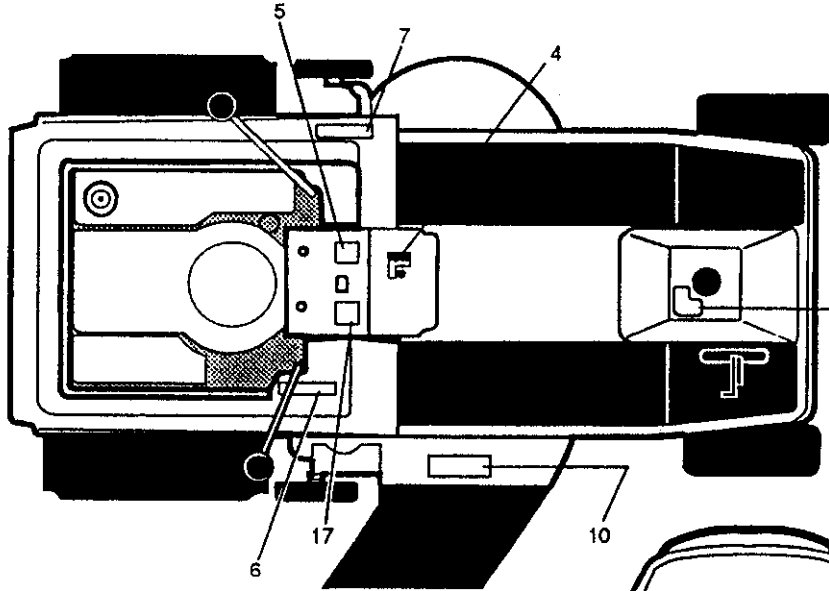

NOMA OUTDOOR PRODUCTS
210 AMERICAN DR. P.O. BOX 7000 JACKSON, TN

DECAL PLACEMENT	312308 (1,2)

key#	part#	description	qty.
1	310722	Decal, Frt. Console, P-Partner	1
2	306775	Decal, Park' N/Brake	1
3	300638	Decal, Export 100DB	1
4	306770	Decal, Ignt. Throttle	1
5	311590	Model Plate, 6-65	1
6	311230	Decal, 3-Shift Fender	1
7	306767	Decal, ON/OFF Power	1
8	310729	Decal, 6-65, LH, Partner	1
9	310730	Decal, 6-65, RH, Partner	1
10	68901	Decal, 5-Height Adjustment	1
11	305770	Decal, Caution Triangle Europe	1
12	310721	Decal, Steering Hub	1
13	311217	Decal, Warning, French	1
14	311227	Decal, Hearing Protection	1
15	311220	Decal, Warning, Dutch	1
16	311222	Decal, Warning, Spain, Italy	1
17	310436	Decal, Certification	1
18	306852	Decal, Danger, French	1
19	311068	Decal, Danger Italian	1
20	311069	Decal, Danger Spanish	1
21	311070	Decal, Danger Dutch	1

PAINTED PARTS MATRIX

RAW PN	DESCRIPTION	PAINTED PN	COLOR
311037	Deck	311039	GREY 861
311107	Brkt., Support	311146	GREY 861
303098	Brkt., Shift Control	305830	GREY 861
305013	Lever, H. Adjust	306034	GREY 861
309614	Frame	310950	YELLOW 188
310555	Seat Support	311076	GREY 861
311108	Seat/Shift Brkt.	311169	GREY 861
301330	Seat Brkt.	305833	GREY 861
310447	Seat Plate	311059	GREY 861
43950	Chute Deflector	305836	GREY 861
45539	Torque Tube Assy.	306035	GREY 861
310021	Toe Guard	310024	GREY 861
310994	Front Axle Assy	310995	GREY 861
55459	Front Hanger	310996	GREY 861

ORIGINAL

* Raw part number. For a list of Painted part numbers refer to chart on decal page.

BOLD descriptions on parts page apply to box items and/or parts bag items.