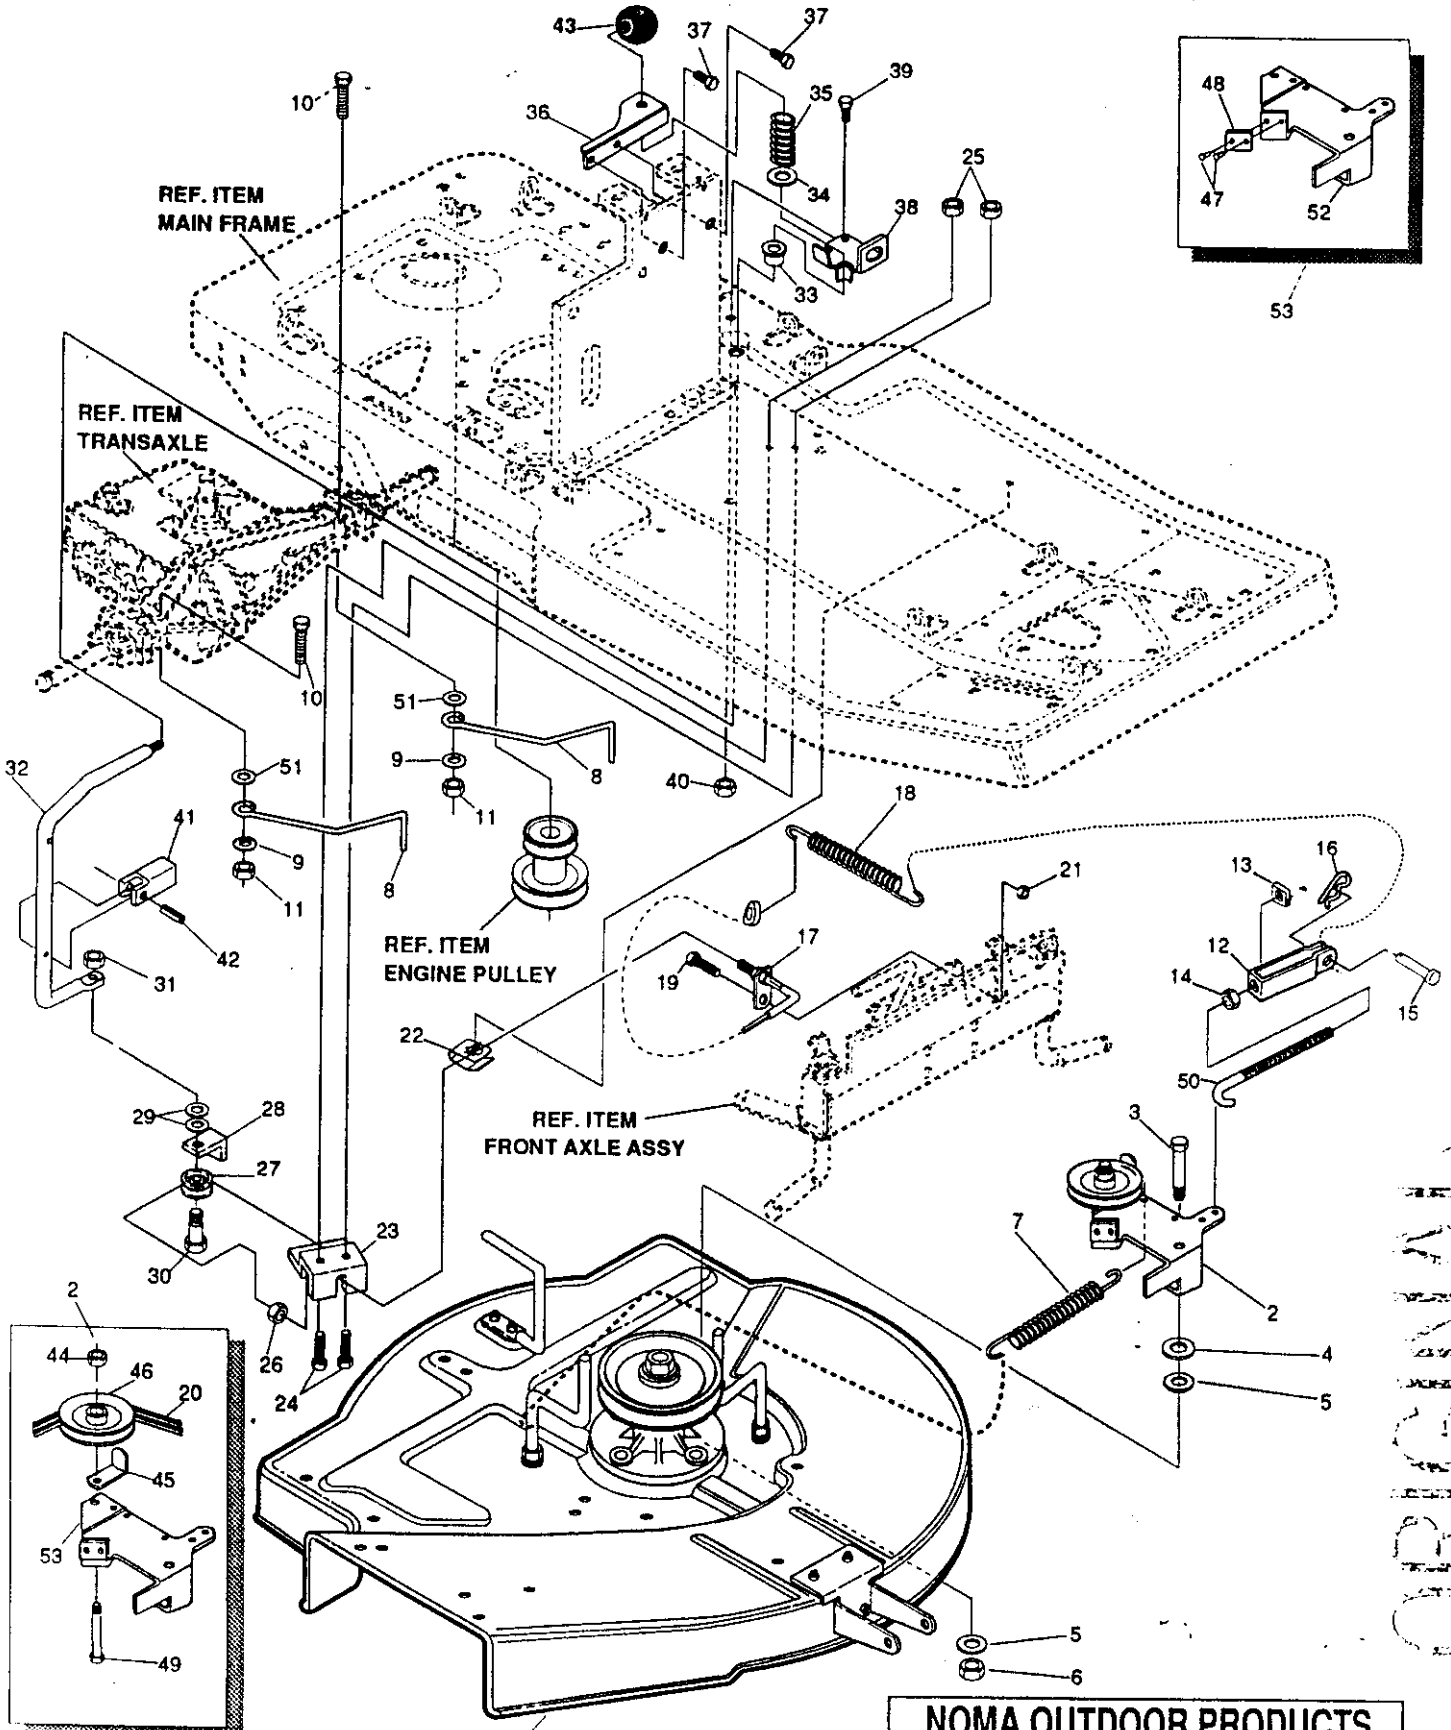

NOMA OUTDOOR PRODUCTS
210 AMERICAN DR. P.O. BOX 7000 JACKSON, TN
MOWER DRIVE GROUP   **312040 (1,2)**

key#	part#	description	qty.
1	*311037	Assy, 26" SD Deck	1
2	301635	Assy, Idler Arm Complt.	1
3	301620	Bolt, .500 x 2.375 H H SH 3/8-16	1
4	120394	Washer, Flat .406 x .81 x .065	1
5	845	Washer, Flat	2
6	1499	Nut, 3/8-16 Reg Hx Ctr Lk	1
7	35410	Spring, .071 x .62 x 4.37	1
8	310388	Guide Belt	2
9	120393	Washer, Flat .344 x .69 x .065	2
10	122077	Screw, 5/16-18 x 3.00 H HC GR2	2
11	1498	Nut, 5/16-18 Reg Hex Ctr Lk	2
12	9405	Clevis, Lift Cable Z-PL	1
13	120372	Nut, 1/4-20 Reg Sq	1
14	271172	Nut, 1/4-20 Hex Keps	1
15	39522	Pin, Clevis .312 x .812	1
16	56180	Pin, Hair .091 Dia x 1.62 Lg	1
17	12503	Cable PTO Assy.	1
18	300473	Tension Spring	1
19	35497	Screw, 5/16-18 x .63 H HC GR2	1
20	309175	Belt, Deck Drive, 4L44	1
21	1498	Nut, 5/16-18 Reg Hex Ctr Lk	1
22	309098	Clip	1
23	300698	Bracket, Frame, Cable	1
24	180018	Screw, 1/4-20 x .62 H HC GR5	2
25	1502	Nut, 1/4-20 Reg Hex Ctr Lk	2
26	120613	Nut, 1/4-28 H Jam	1
27	39298	Pulley, .906 x .305 Nylon	1
28	1288	Bracket, Cable Retainer Z-PL	1
29	120393	Washer, Flat .344 x .69 x .065	2
30	58336	Screw, 3/8 x 3/8 x 1/2 HX HD SH BLT	1
31	1502	Nut, 1/4-20 Reg Hex Ctr Lk	1
32	310556	Mower Clutch Lever	1
33	310351	Bearing, Flanged, Nylon	1
34	302921	Retainer, Spring	1
35	304398	Spring Compression	1
36	*311107	Bracket, PTO Support	1
37	995346	Screw, 1/4-20 x .50 WA H H Tap	2
38	310309	Bracket, PTO Limit Z-PL	1
39	35498	Screw, 5/16-18 x .75 WA H H Tap	1
40	1498	Nut, 5/16-18 Reg Hex Ctr Lk	1
41	305225	Bracket, PTO Limit Z-PL	1
42	455481	Pin, Spring .187 Dia x 1.00 Lg	1
43	55514	Shift Knob	1
44	1499	Nut, 3/8-16 REG HX CTR LK	1
45	39659	Retainer, Strap Belt	1
46	45074	Pulley, Idler V4L 3.05 x .72	1
47	41601	Rivet, Ovset .187 DIA x .50 LGS	2
48	306973	Brake Pad	1
49	122168	Screw, 3/8-16 x 1.75 HHC GR2	1
50	311980	Rod, Adjustment	1
51	138485	Washer EXT LK	2
52	9655	Bracket, Blade Idler	1
53	301634	Assy., Idler Arm	1

* Raw part number. For a list of Painted part numbers refer to chart on decal page.

BOLD descriptions on parts page apply to box items and/or parts bag items.

ORIGINAL