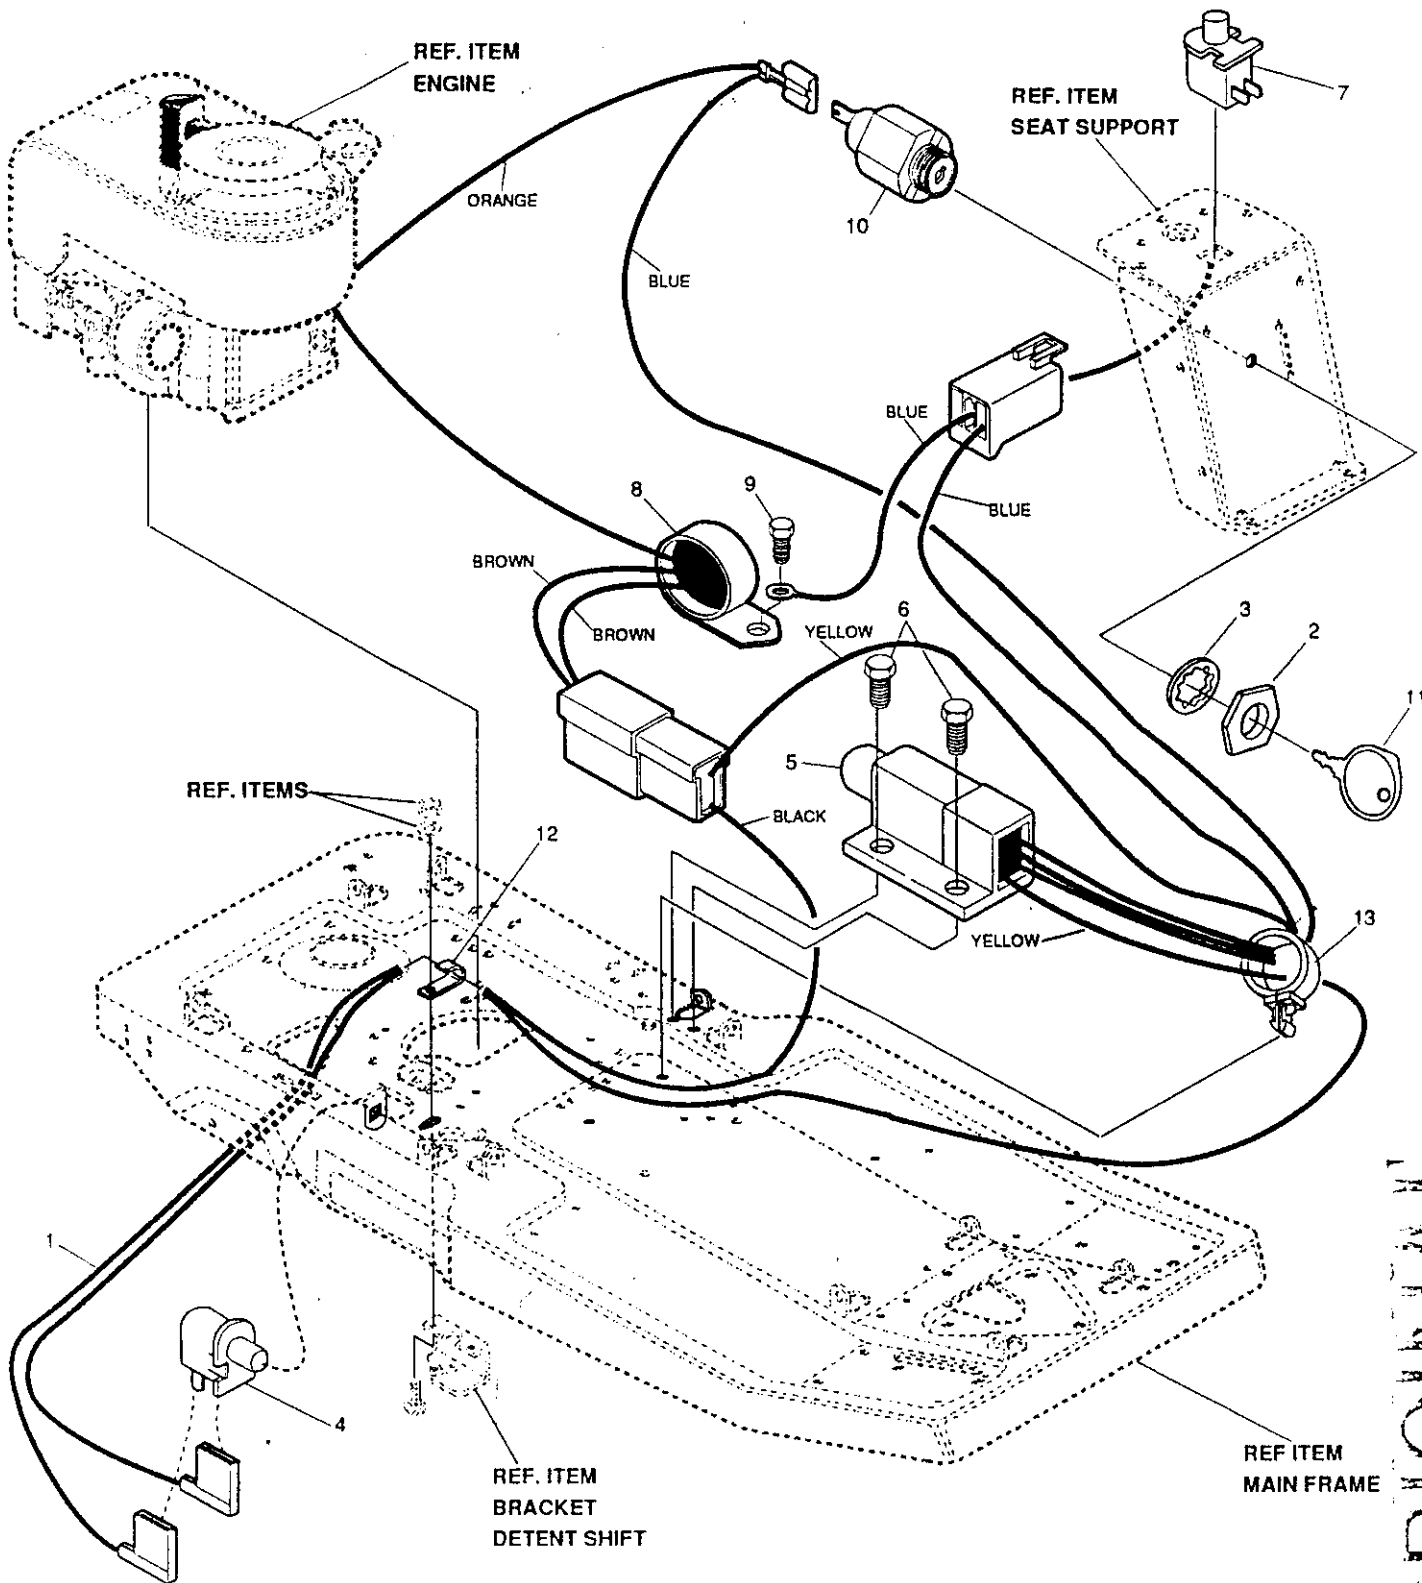

NOMA OUTDOOR PRODUCTS
210 AMERICAN DR. P.O. BOX 7000 JACKSON, TN

ELECTRICAL SYSTEM	311959 (1,2)

key#	part#	description	qty.
1	304783	Wire Harness	1
2	48140	Nut, 5/8-32 Ign Switch	1
3	138557	Washer, LK	1
4	300220	Switch	1
5	57476	Switch	1
6	57220	Screw, #12 x .50 PHPN H Tap	2
7	58277	Switch	1
8	306419	Control Module	1
9	35287	Screw, #8-32 x .38 H H WA Tap GR2	1
10	46376	Switch , Ignition	1
11	+300626	Key	1
12	57569	Clip, Cable	1
13	309698	Clip, Push In	1

* Raw part number. For a list of Painted part numbers refer to chart on decal page.

BOLD descriptions on parts page apply to box items and/or parts bag items.

+For service use only, not used in manufacture of machine.

ORIGINAL