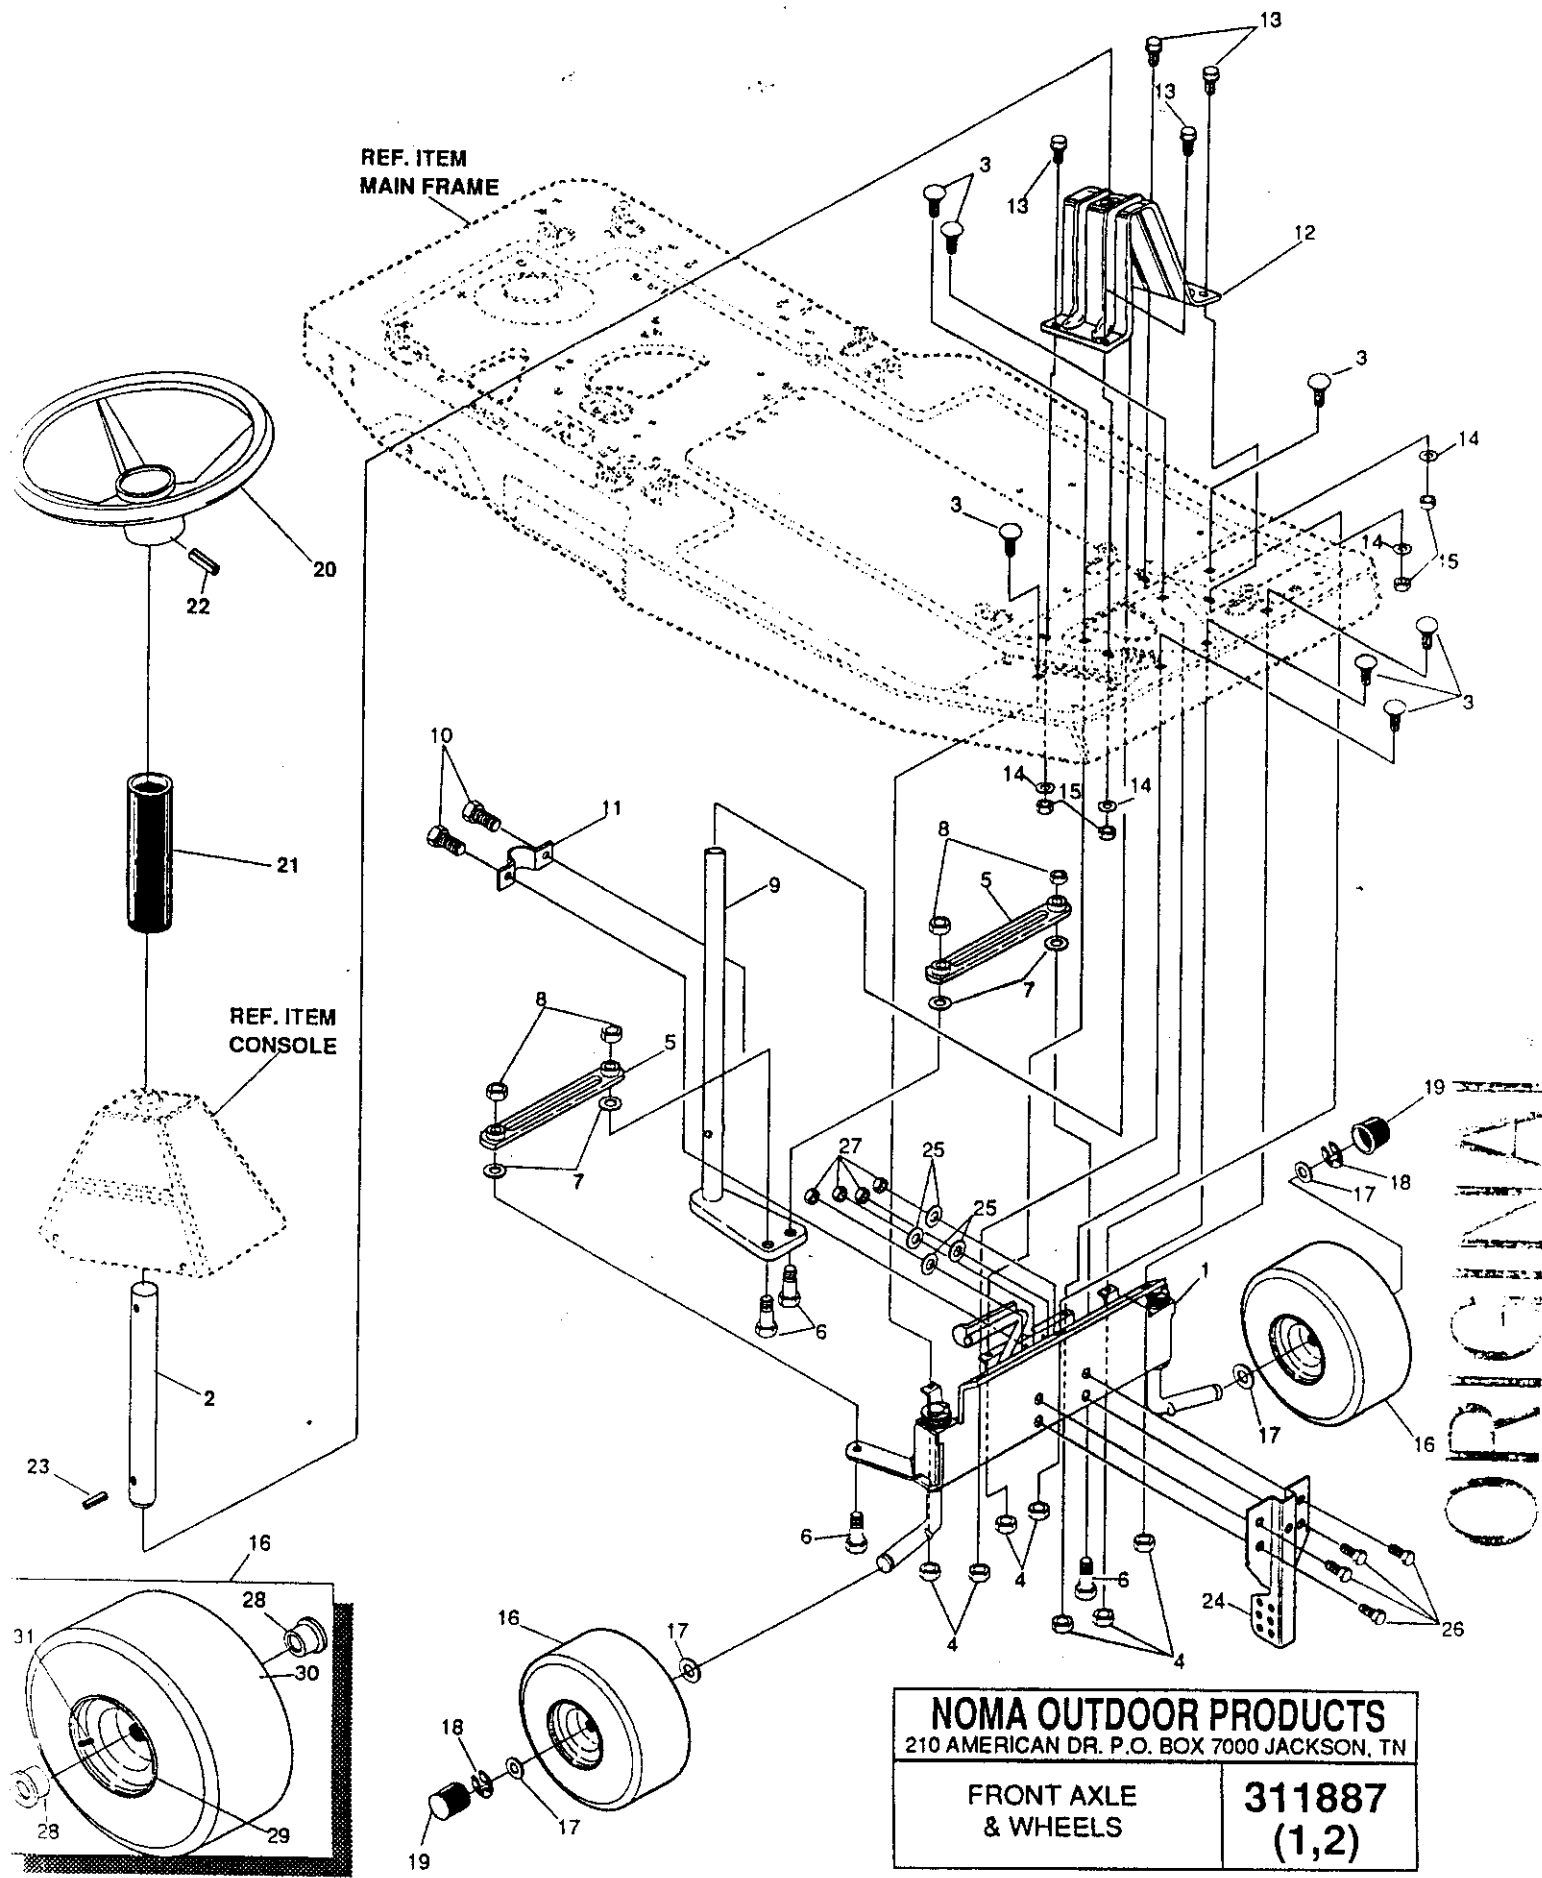

ORIGINAL

6-26 199 stc.

NOMA OUTDOOR PRODUCTS	
210 AMERICAN DR. P.O. BOX 7000 JACKSON, TN	
ASSY., FRONT AXLE, FIXED	310994 (1,2)

310994 A

A 2660-050

key#	part#	description	qty.
1	1498	Nut, 5/16-18 REG HEX CTR LK	3
2	1502	Nut, 1/4-20 REG HEX CTR LK	1
3	3275	Bolt, .373 x .140 HH SH 1/4-20	1
4	4107	Washer, Flat .635 x 1.31 x .07	2
5	20859	Ring, RET E .48 x .04 TRU5133-62	2
6	304010	Bushing-Steering	4
7	44112	Bracket, Clutch & Brake	1
8	47601	Brake Latch	1
9	310993	Assy., Brake Arm	1
10	180079	Screw, 5/16-18 x 1.00 HH C	3
11	300912	Spindle, RH	1
12	300913	Spindle, LH	1
13	304019	Bracket-Front Axle	1
14	305346	Spacer, Front Axle	2
15	305274	Support - Spindle, FIXED FRT AXLE	2

* Raw part number. For a list of Painted part numbers refer to chart on decal page.

BOLD descriptions on parts page apply to box items and/or parts bag items.

ORIGINAL

REF. ITEM
MAIN FRAME

REF. ITEM
CONSOLE