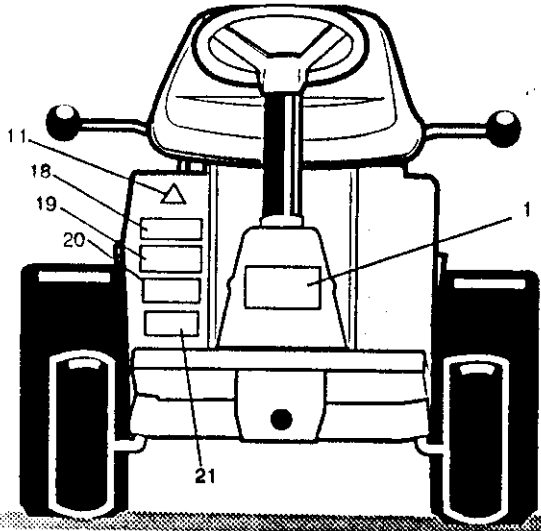

NOMA OUTDOOR PRODUCTS
210 AMERICAN DR. P.O. BOX 7000 JACKSON, TN

DECAL PLACEMENT	312308 (1,2)

key#	part#	description	qty.
1	310722	Decal, Frt. Console, P-Partner	1
2	306775	Decal, Park' N/Brake	1
3	300638	Decal, Export 100DB	1
4	306770	Decal, Ignt. Throttle	1
5	311590	Model Plate, 6-65	1
6	311230	Decal, 3-Shift Fender	1
7	306767	Decal, ON/OFF Power	1
8	310729	Decal, 6-65, LH, Partner	1
9	310730	Decal, 6-65, RH, Partner	1
10	68901	Decal, 5-Height Adjustment	1
11	305770	Decal, Caution Triangle Europe	1
12	310721	Decal, Steering Hub	1
13	311217	Decal, Warning, French	1
14	311227	Decal, Hearing Protection	1
15	311220	Decal, Warning, Dutch	1
16	311222	Decal, Warning, Spain, Italy	1
17	310436	Decal, Certification	1
18	306852	Decal, Danger, French	1
19	311068	Decal, Danger Italian	1
20	311069	Decal, Danger Spanish	1
21	311070	Decal, Danger Dutch	1

PAINTED PARTS MATRIX

RAW PN	DESCRIPTION	PAINTED PN	COLOR
311037	Deck	311039	GREY 861
311107	Brkt., Support	311146	GREY 861
303098	Brkt., Shift Control	305830	GREY 861
305013	Lever, H. Adjust	306034	GREY 861
309614	Frame	310950	YELLOW 188
310555	Seat Support	311076	GREY 861
311108	Seat/Shift Brkt.	311169	GREY 861
301330	Seat Brkt.	305833	GREY 861
310447	Seat Plate	311059	GREY 861
43950	Chute Deflector	305836	GREY 861
45539	Torque Tube Assy.	306035	GREY 861
310021	Toe Guard	310024	GREY 861
310994	Front Axle Assy	310995	GREY 861
55459	Front Hanger	310996	GREY 861

ORIGINAL

* Raw part number. For a list of Painted part numbers refer to chart on decal page.

BOLD descriptions on parts page apply to box items and/or parts bag items.