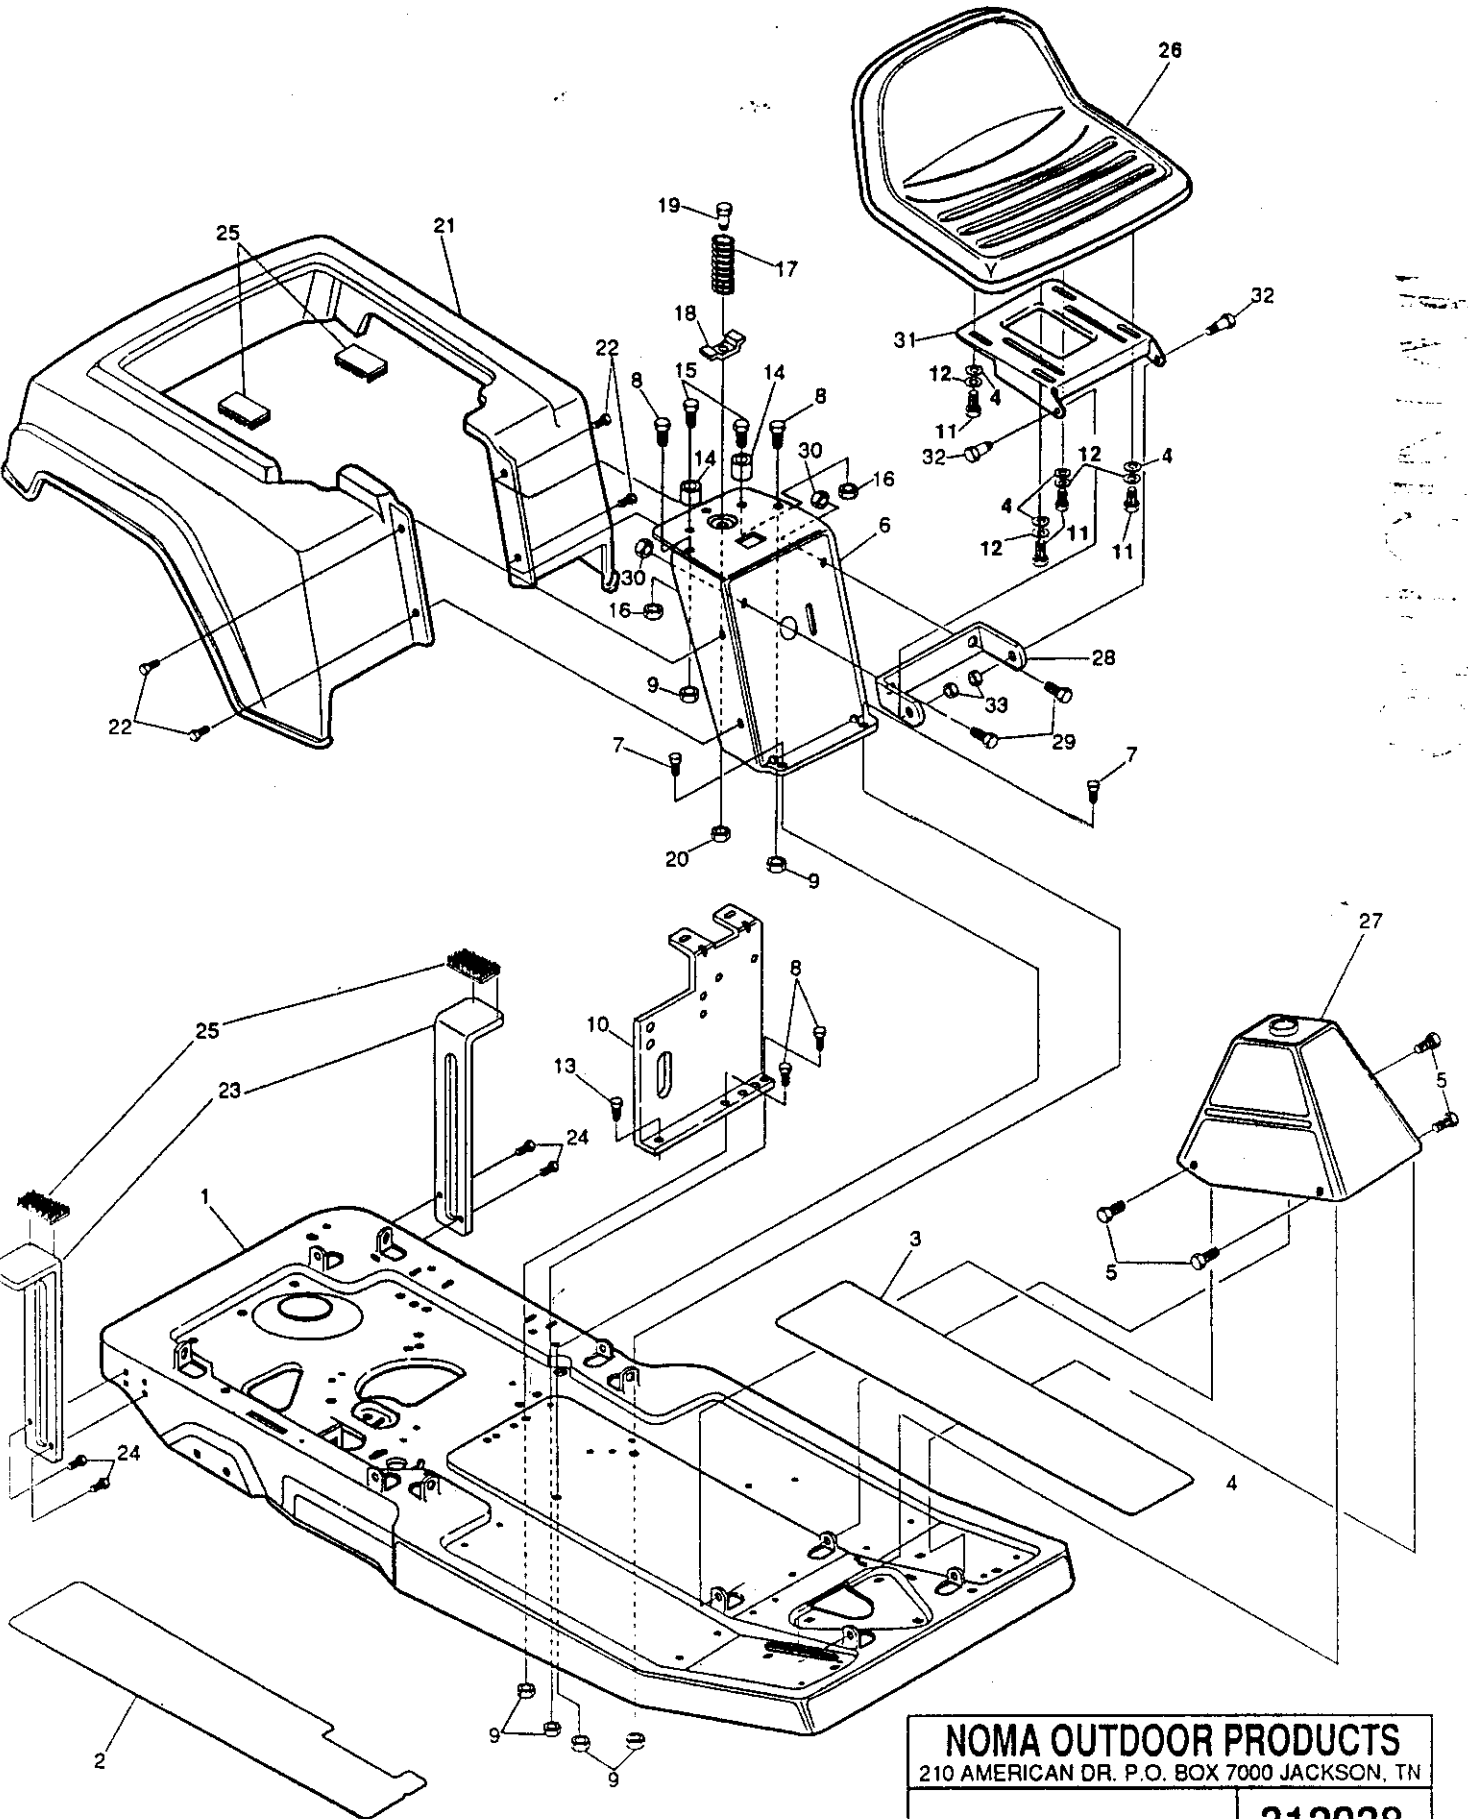

NOMA OUTDOOR PRODUCTS
210 AMERICAN DR. P.O. BOX 7000 JACKSON, TN

BODY ASSY.

312038
(1,2)

key#	part#	description	qty.
1	*309614	Frame, Mini-RER	1
2	12555	Footpad RH Noma 8/32 RER	1
3	301181	Footpad LH Noma 8/32 RER	1
4	0120393	Washer, Flat .344 x .69 x .065	4
5	0995346	Screw, 1/4-20 x .50 WA H H Tap	4
6	*310555	Seat Support	1
7	048901	Screw, 5/16-18 x .63 WA H HC GR2	2
8	0120228	Screw, 5/16-18 x .63 H HC GR2	4
9	01498	Nut, 5/16-18 Reg H Ctr Lk	6
10	*311108	Seat/Shift Bracket	1
11	0122007	Screw, 5/16-18 x .75 HHC GR2	4
12	0120638	Washer, HV SP LK .328 x .60 x .11	4
13	035498	Screw, 5/16-18 x .75 WA H H Tap	1
14	50520	Spacer	2
15	0122017	Screw, 5/16-18 x 1.00 H HC GR2	2
16	01498	Nut, 5/16-18 Reg H Ctr Lk	2
17	301132	Seat Spring	1
18	9416	Clamp, Spring Z-PL	1
19	0120706	Screw, 1/4-20 x .50 H HC GR2	1
20	01502	Nut, 1/4-20 Reg Hex Ctr Lk	1
21	310949	Fender	1
22	044811	Screw, 1/4-20 x .75 H WA Tap	4
23	305645	Fender Support Z-PL	2
24	0995346	Screw, 1/4-20 x .50 WA H H Tap	4
25	12599	Fastener, Velcro, 2" x 1"	2
26	306814	Seat M-340	1
27	55454	Console, No Lite	1
28	*301330	Seat Brkt	1
29	0180117	Screw, 3/8-16 x .56 HHC	2
30	01499	Nut, 3/8-16 REG HX CTR LK	2
31	*310447	Seat Plate	1
32	20507	Bolt, .437 x .156 HH SH 5/16-18	2
33	01498	Nut, 5/16-18 REG HEX CTR LK	2

* Raw part number. For a list of Painted part numbers refer to chart on decal page.

BOLD descriptions on parts page apply to box items and/or parts bag items.

◇ Indicates STANDARD HARDWARE ITEMS.