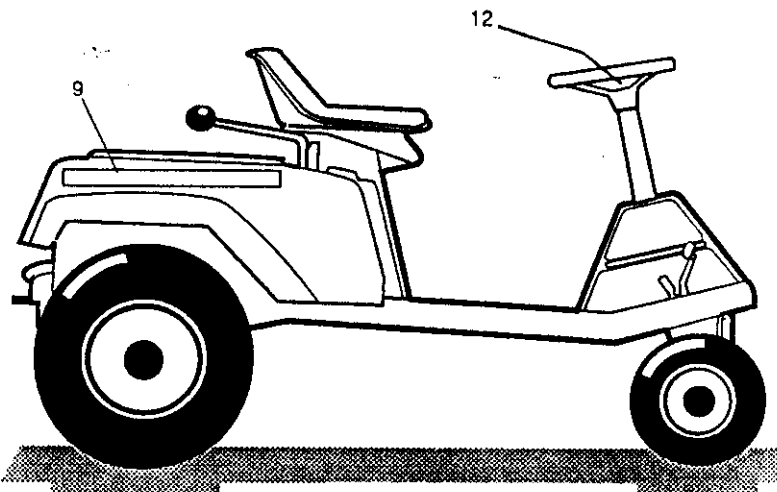

NOMA OUTDOOR PRODUCTS
210 AMERICAN DR. P.O. BOX 7000 JACKSON, TN

DECAL PLACEMENT	312308 (1,2)

key#	part#	description	qty.
1	310722	Decal, Frt. Console, P-Partner	1
2	306775	Decal, Park' N/Brake	1
3	300638	Decal, Export 100DB	1
4	306770	Decal, Ignt. Throttle	1
5	311590	Model Plate, 6-65	1
6	311230	Decal, 3-Shift Fender	1
7	306767	Decal, ON/OFF Power	1
8	310729	Decal, 6-65, LH, Partner	1
9	310730	Decal, 6-65, RH, Partner	1
10	68901	Decal, 5-Height Adjustment	1
11	305770	Decal, Caution Triangle Europe	1
12	310721	Decal, Steering Hub	1
13	311217	Decal, Warning, French	1
14	311227	Decal, Hearing Protection	1
15	311220	Decal, Warning, Dutch	1
16	311222	Decal, Warning, Spain, Italy	1
17	310436	Decal, Certification	1
18	306852	Decal, Danger, French	1
19	311068	Decal, Danger Italian	1
20	311069	Decal, Danger Spanish	1
21	311070	Decal, Danger Dutch	1

PAINTED PARTS MATRIX

RAW PN	DESCRIPTION	PAINTED PN	COLOR
311037	Deck	311039	GREY 861
311107	Brkt., Support	311146	GREY 861
303098	Brkt., Shift Control	305830	GREY 861
305013	Lever, H. Adjust	306034	GREY 861
309614	Frame	310950	YELLOW 188
310555	Seat Support	311076	GREY 861
311108	Seat/Shift Brkt.	311169	GREY 861
301330	Seat Brkt.	305833	GREY 861
310447	Seat Plate	311059	GREY 861
43950	Chute Deflector	305836	GREY 861
45539	Torque Tube Assy.	306035	GREY 861
310021	Toe Guard	310024	GREY 861
310994	Front Axle Assy	310995	GREY 861
55459	Front Hanger	310996	GREY 861

ORIGINAL

* Raw part number. For a list of Painted part numbers refer to chart on decal page.

BOLD descriptions on parts page apply to box items and/or parts bag items.