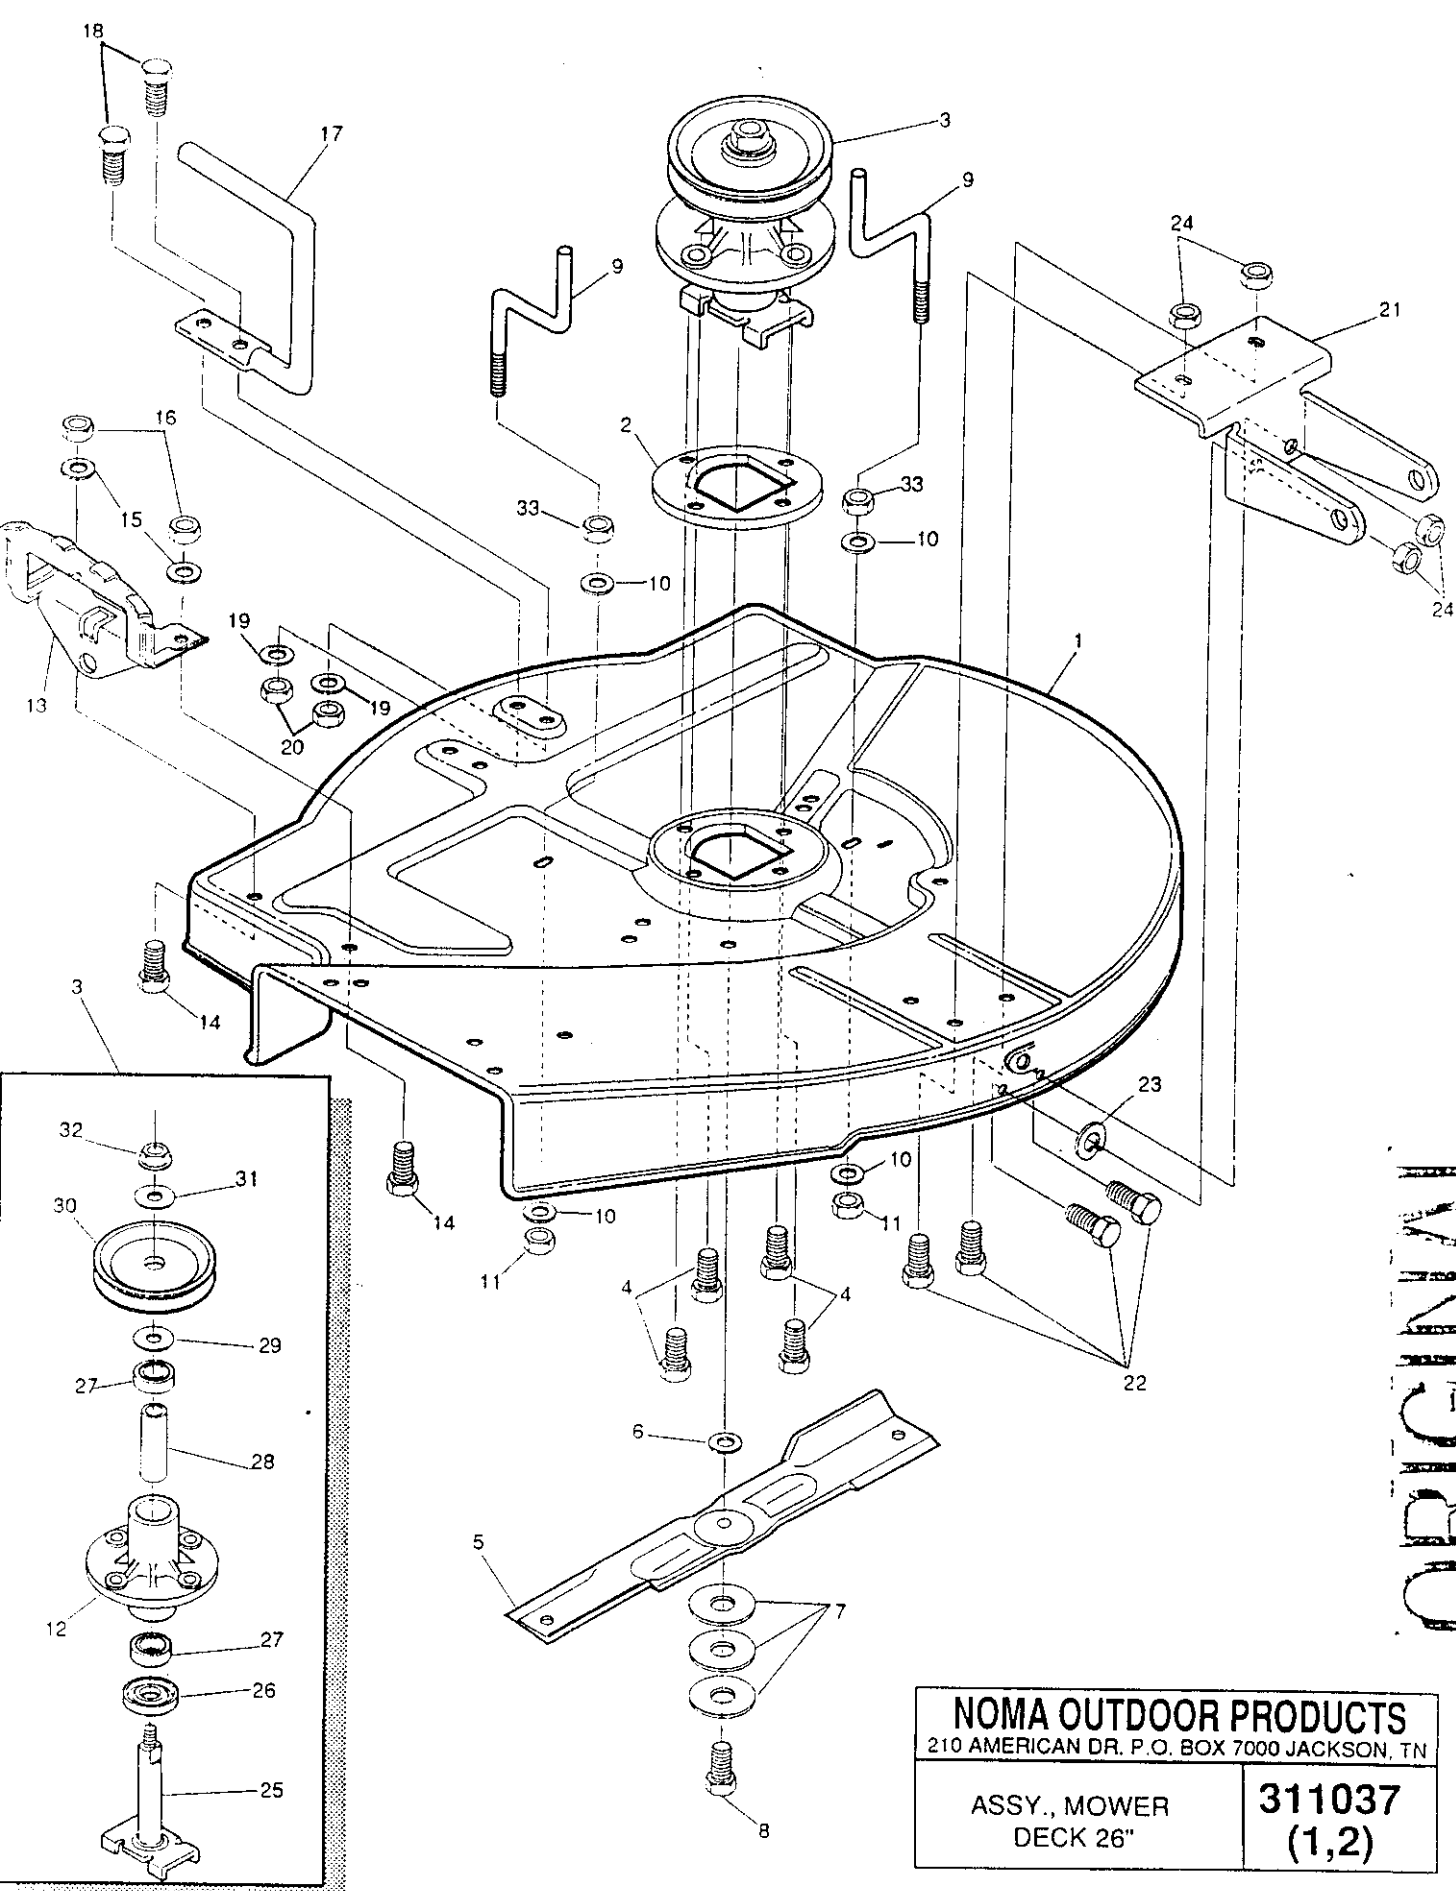

ORIGINAL

NOMA OUTDOOR PRODUCTS 210 AMERICAN DR. P. O. BOX 7000 JACKSON, TN	
ASSY., MOWER DECK 26"	311037 (1,2)

key#	part#	description	qty.
1	43926	Mower Deck	1
2	300751	Quill Spacer	1
3	304176	Quill Assembly, 26 In.	1
4	300345	Screw, 5/16-18 x 1.38 WA TAP GR2	4
5	55476	Blade, 26" STD-Lift	1
6	35336	Washer, Flat .390 x .75 x .031	1
7	2483	Washer, .391 D x 1.25 x .07 Belleville	3
8	39573	Screw, 3/8-24 x 1.00 Nyl H HC GR5	1
9	55481	Guide, Belt	2
10	120393	Washer, Flat .344 x .69 x .065	4
11	1498	Nut, 5/16 - 18 REG HEX CTR LK	2
12	55547	Casting, Quill	1
13	310565	Quadrant, Ht. Adjust	1
14	120228	Screw, 5/16-18 x .63 H HC GR2	2
15	446363	Washer, Flat .375 x .88 x .082	2
16	1498	Nut, 5/16-18 Reg Hex Ctr Lk	2
17	55478	Guide-Rear	1
18	122017	Screw, 5/16-18 x 1.00 H HC GR2	2
19	45602	Washer, Flat .33 x .87 x .119	2
20	1498	Nut, 5/16-18 Reg Hex Ctr Lk	2
21	45542	Deck Bracket	1
22	120228	Screw, 5/16-18 x .63 H HC GR2	4
23	120638	Washer, HV SPT LK .328 x .60 x .11	1
24	1498	Nut, 5/16-18 Reg Hex Ctr Lk	4
25	56623	Shaft/ Saddle Assy.	1
26	50616	Dust Shield	1
27	49562	Bearing, Ball	2
28	50818	Spacer, 3.79 LGX .669ID x .88OD	1
29	56280	Spacer	1
30	56390	Pulley, Quill	1
31	56365	Special Washer	1
32	1282	Nut, 7/16-20 WDFLLK	1
33	271184	Nut, 5/16-18 Hex Keps	2

* Raw part number. For a list of Painted part numbers refer to chart on decal page.

BOLD descriptions on parts page apply to box items and/or parts bag items.

ORIGINAL