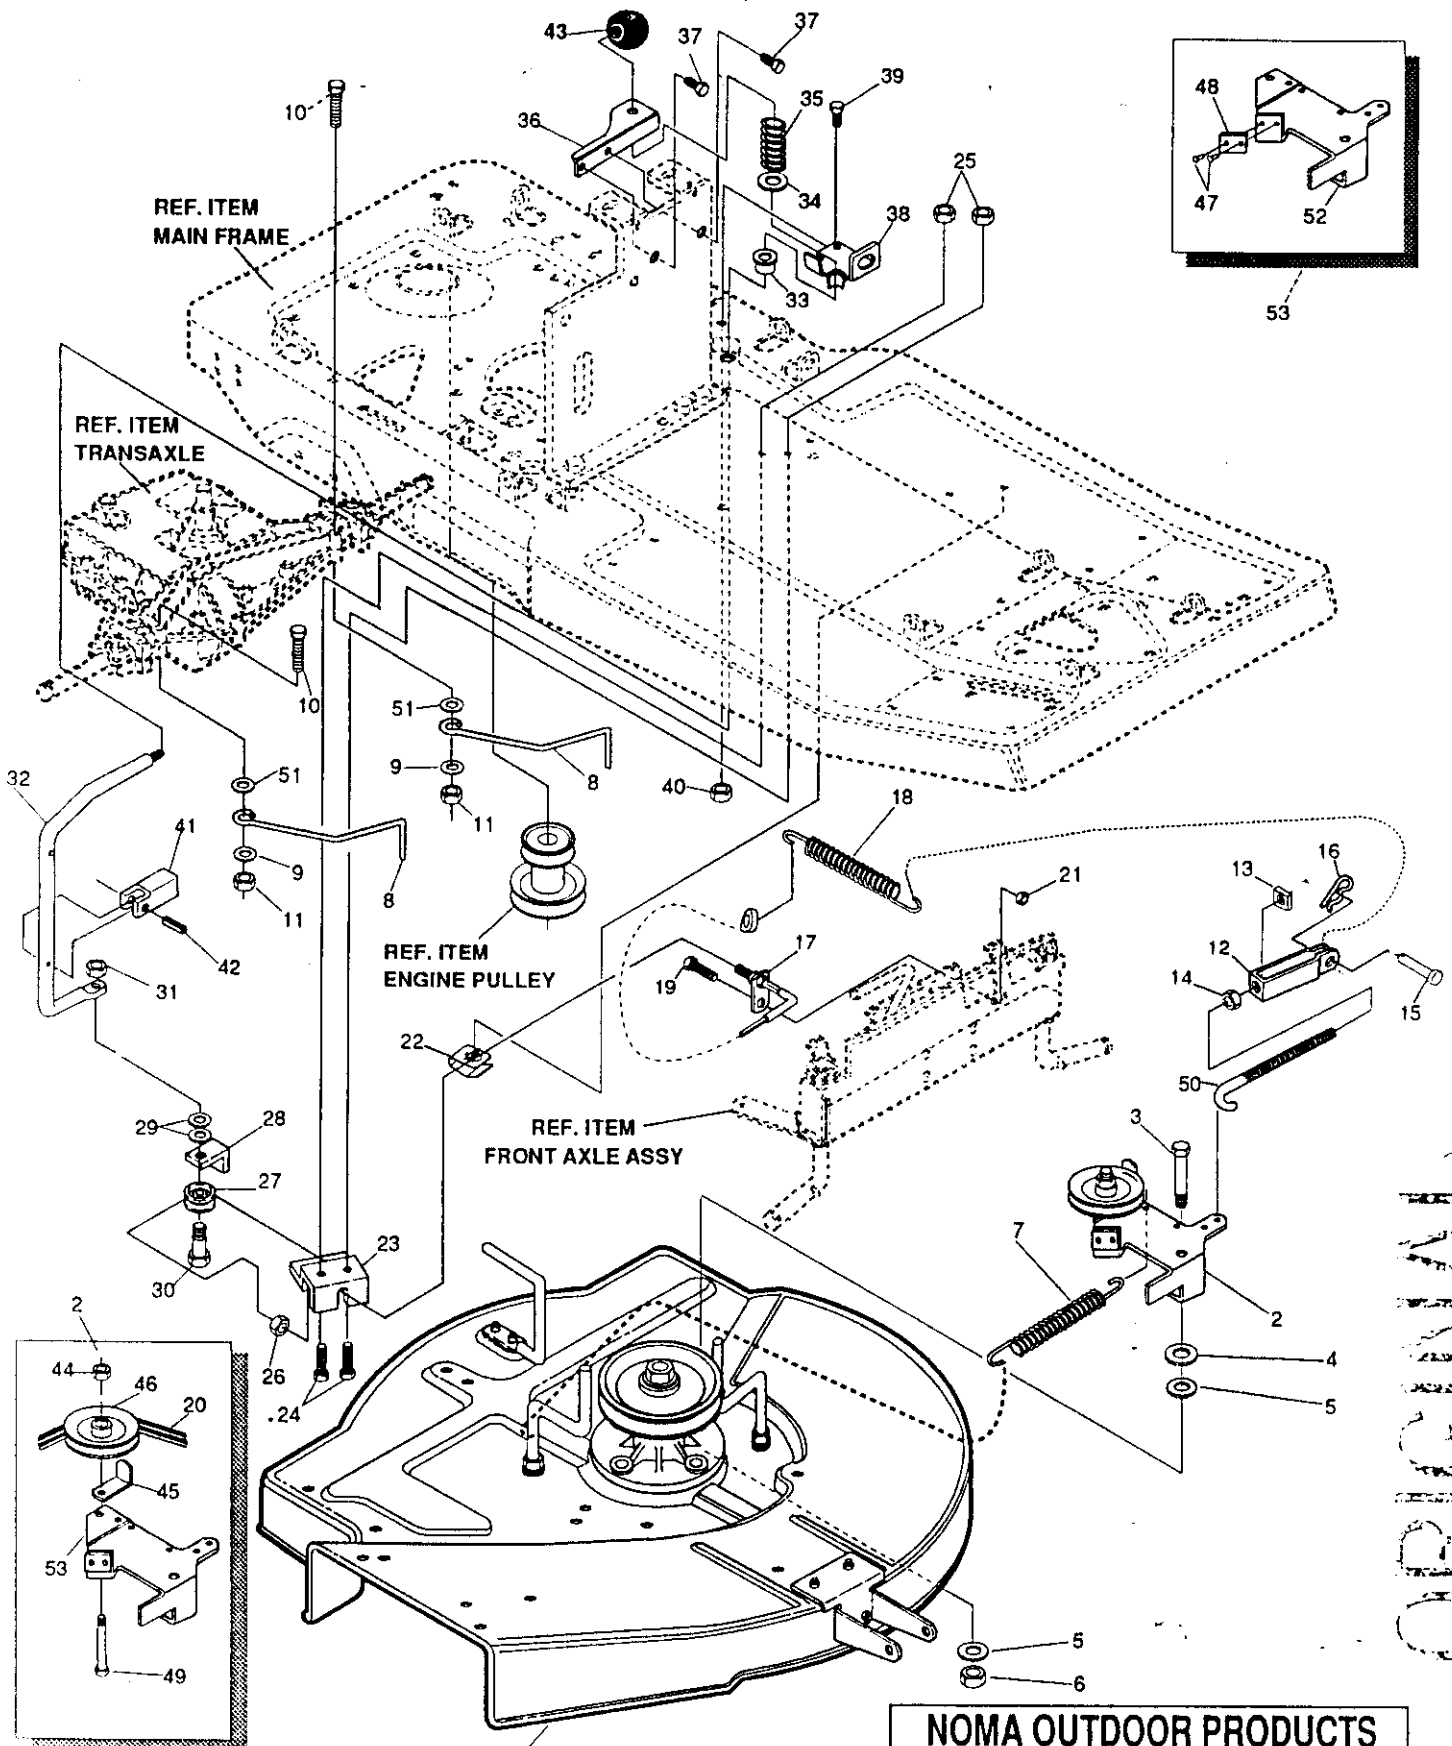

NOMA OUTDOOR PRODUCTS
210 AMERICAN DR. P.O. BOX 7000 JACKSON, TN
MOWER DRIVE GROUP   **312040 (1,2)**

key#	part#	description	qty.
1	*311037	Assy, 26" SD Deck	1
2	301635	Assy, Idler Arm Compl.	1
3	301620	Bolt, .500 x 2.375 H H SH 3/8-16	1
4	120394	Washer, Flat .406 x .81 x .065	1
5	845	Washer, Flat	2
6	1499	Nut, 3/8-16 Reg Hx Ctr Lk	1
7	35410	Spring, .071 x .62 x 4.37	1
8	310388	Guide Belt	2
9	120393	Washer, Flat .344 x .69 x .065	2
10	122077	Screw, 5/16-18 x 3.00 H HC GR2	2
11	1498	Nut, 5/16-18 Reg Hex Ctr Lk	2
12	9405	Clevis, Lift Cable Z-PL	1
13	120372	Nut, 1/4-20 Reg Sq	1
14	271172	Nut, 1/4-20 Hex Keps	1
15	39522	Pin, Clevis .312 x .812	1
16	56180	Pin, Hair .091 Dia x 1.62 Lg	1
17	12503	Cable PTO Assy.	1
18	300473	Tension Spring	1
19	35497	Screw, 5/16-18 x .63 H HC GR2	1
20	309175	Belt, Deck Drive, 4L44	1
21	1498	Nut, 5/16-18 Reg Hex Ctr Lk	1
22	309098	Clip	1
23	300698	Bracket, Frame, Cable	1
24	180018	Screw, 1/4-20 x .62 H HC GR5	2
25	1502	Nut, 1/4-20 Reg Hex Ctr Lk	2
26	120613	Nut, 1/4-28 H Jam	1
27	39298	Pulley, .906 x .305 Nylon	1
28	1288	Bracket, Cable Retainer Z-PL	1
29	120393	Washer, Flat .344 x .69 x .065	2
30	58336	Screw, 3/8 x 3/8 x 1/2 HX HD SH BLT	1
31	1502	Nut, 1/4-20 Reg Hex Ctr Lk	1
32	310556	Mower Clutch Lever	1
33	310351	Bearing, Flanged, Nylon	1
34	302921	Retainer, Spring	1
35	304398	Spring Compression	1
36	*311107	Bracket, PTO Support	1
37	995346	Screw, 1/4-20 x .50 WA H H Tap	2
38	310309	Bracket, PTO Limit Z-PL	1
39	35498	Screw, 5/16-18 x .75 WA H H Tap	1
40	1498	Nut, 5/16-18 Reg Hex Ctr Lk	1
41	305225	Bracket, PTO Limit Z-PL	1
42	455481	Pin, Spring .187 Dia x 1.00 Lg	1
43	55514	Shift Knob	1
44	1499	Nut, 3/8-16 REG HX CTR LK	1
45	39659	Retainer, Strap Belt	1
46	45074	Pulley, Idler V4L 3.05 x .72	1
47	41601	Rivet, Ovset .187 DIA x .50 LGS	2
48	306973	Brake Pad	1
49	122168	Screw, 3/8-16 x 1.75 HHC GR2	1
50	311980	Rod, Adjustment	1
51	138485	Washer EXT LK	2
52	9655	Bracket, Blade Idler	1
53	301634	Assy., Idler Arm	1

* Raw part number. For a list of Painted part numbers refer to chart on decal page.

BOLD descriptions on parts page apply to box items and/or parts bag items.

ORIGINAL