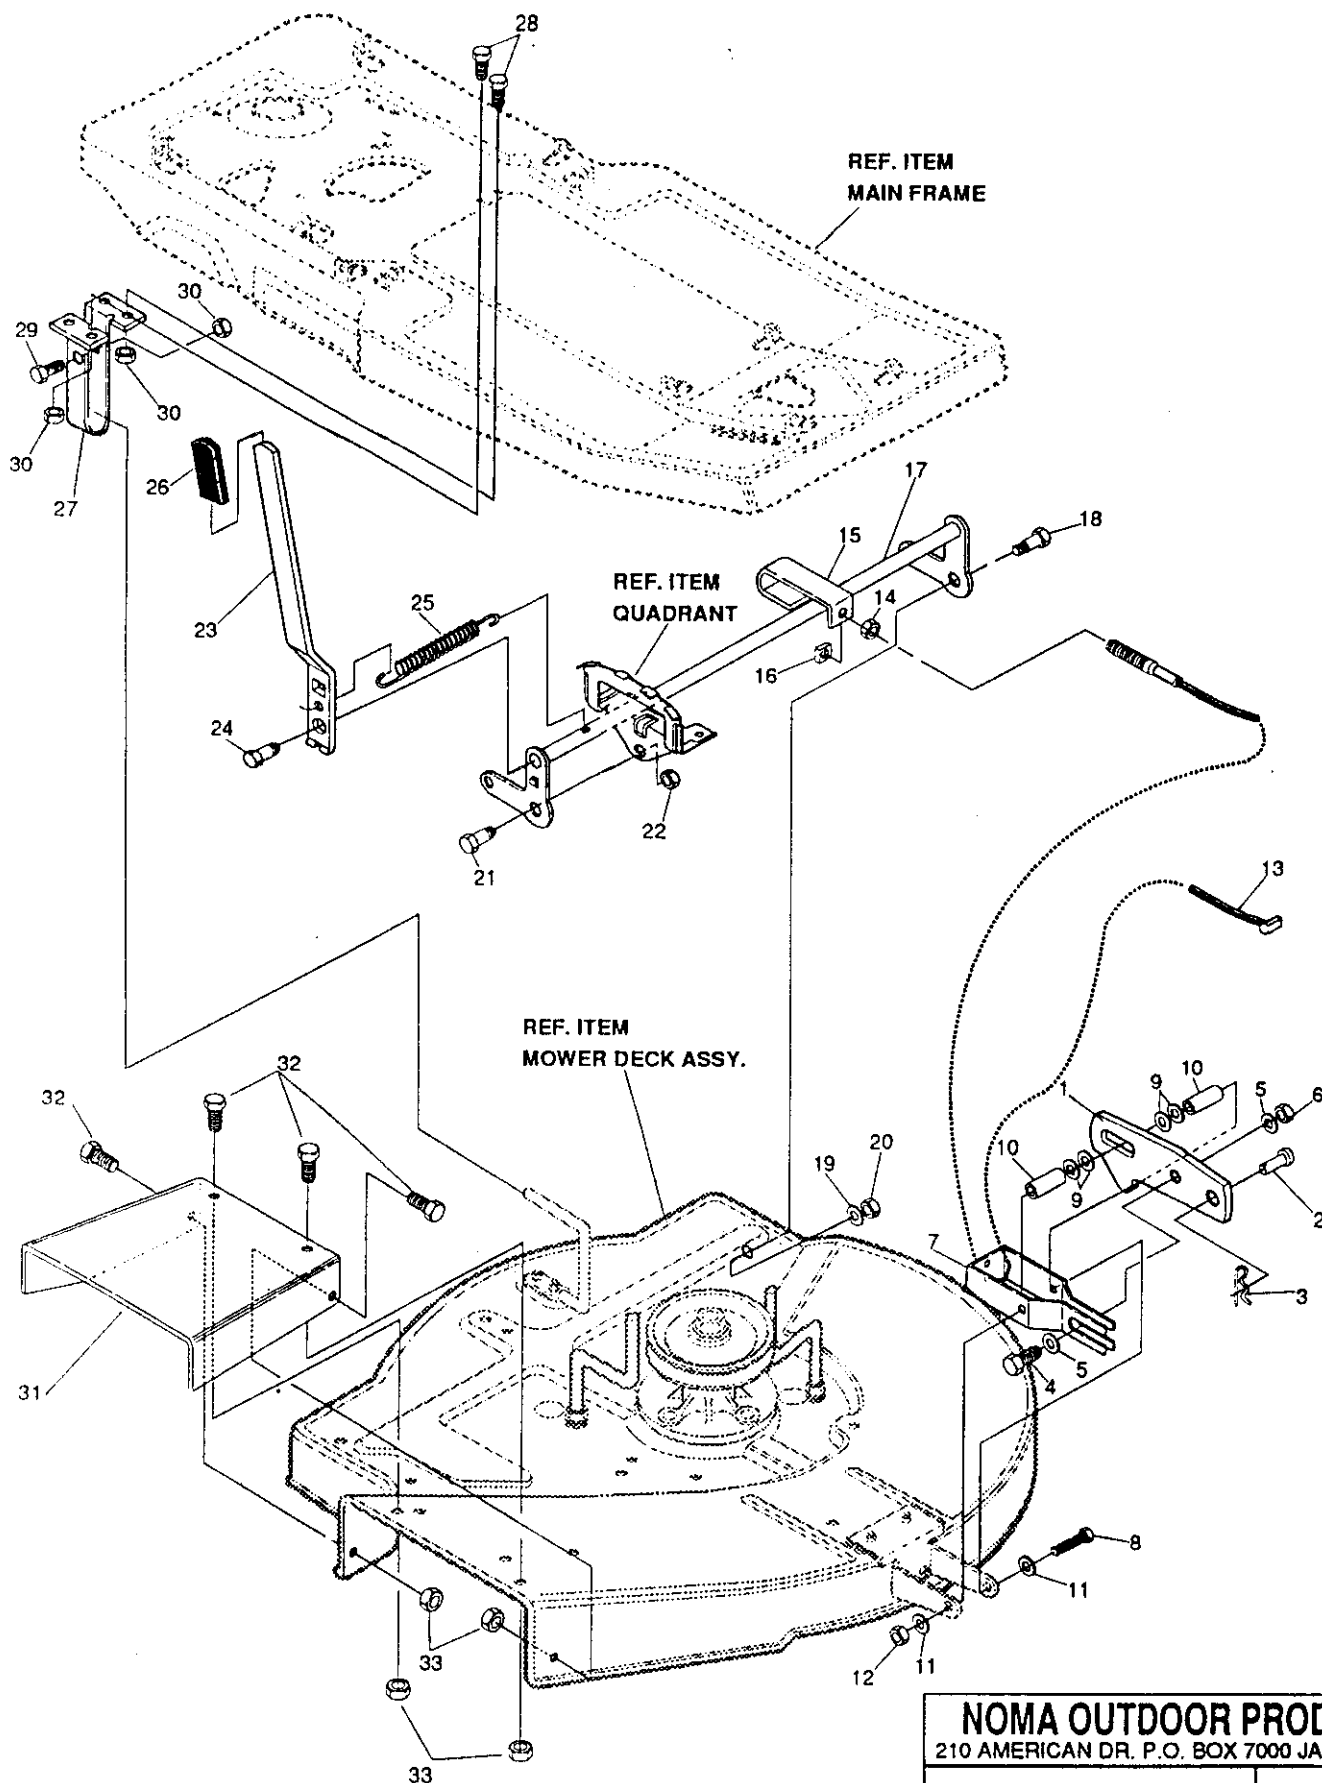

NOMA OUTDOOR PRODUCTS
210 AMERICAN DR. P.O. BOX 7000 JACKSON, TN

**MOWER SUSPENSION
GROUP**

**311556
(1,3)**

key#	part#	description	qty.
1	9598	Bar Hitch, Z-PL	1
2	47816	Pin, .495 x 1.750 Clevis-Short	1
3	56180	Pin, Hair .091 Dia x 1.62 Lg	1
4	56739	Screw, 3/8-16 x 1.25 H HC GR5	1
5	120394	Washer, Flat .406 x .81 x .065	2
6	1499	Nut, 3/8-16 Reg Hx Ctr Lk	1
7	4289	Pivot Bracket	1
8	122201	Screw, 3/8-16 x 2.75 H HC GR2	1
9	120394	Washer, Flat .406 x .81 x .065	4
10	44848	Spacer	2
11	996416	Washer, Flat .391 x 1.00 x .125	2
12	1499	Nut, 3/8-16 Reg Hx Ctr Lk	1
13	55689	Lift Cable, 26" Mower	1
14	271172	Nut, 1/4-20 Hex Keps	1
15	304195	Cable Bracket	1
16	120372	Nut, 1/4-20 Reg Sq	1
17	* 45539	Torque Tube Assy	1
18	39119	Bolt, .500 x .515 H H SH 3/8-16	1
19	120394	Washer, Flat .406 x .81 x .065	1
20	1499	Nut, 3/8-16 Reg Hx Ctr Lk	1
21	45434	Bolt, .500 x .290 H H SH 3/8-16	1
22	1499	Nut, 3/8-16 Reg Hx Ctr Lk	1
23	* 312900	Lever, H. Adjust	1
24	39119	Bolt, .500 x .515 H H SH 3/8-16	1
25	42694	Spring,	1
26	53995	Grip Handle	1
27	323103	Rear Deck Guide	1
28	122007	Screw, 5/16-18 x .75 H HC GR2	2
29	122040	Screw, 5/16-18 x 1.50 H HC GR2	1
30	1498	Nut, 5/16-18 Reg Hex Ctr Lk	3
31	* 43950	Chute Deflector	1
32	120706	Screw, 1/4-20 X .50 HC GR2 Z	4
33	1502	Nut, 1/4-20 REGHEXCTRLK Z	4

* Raw part number. For a list of Painted part numbers refer to chart on decal page.