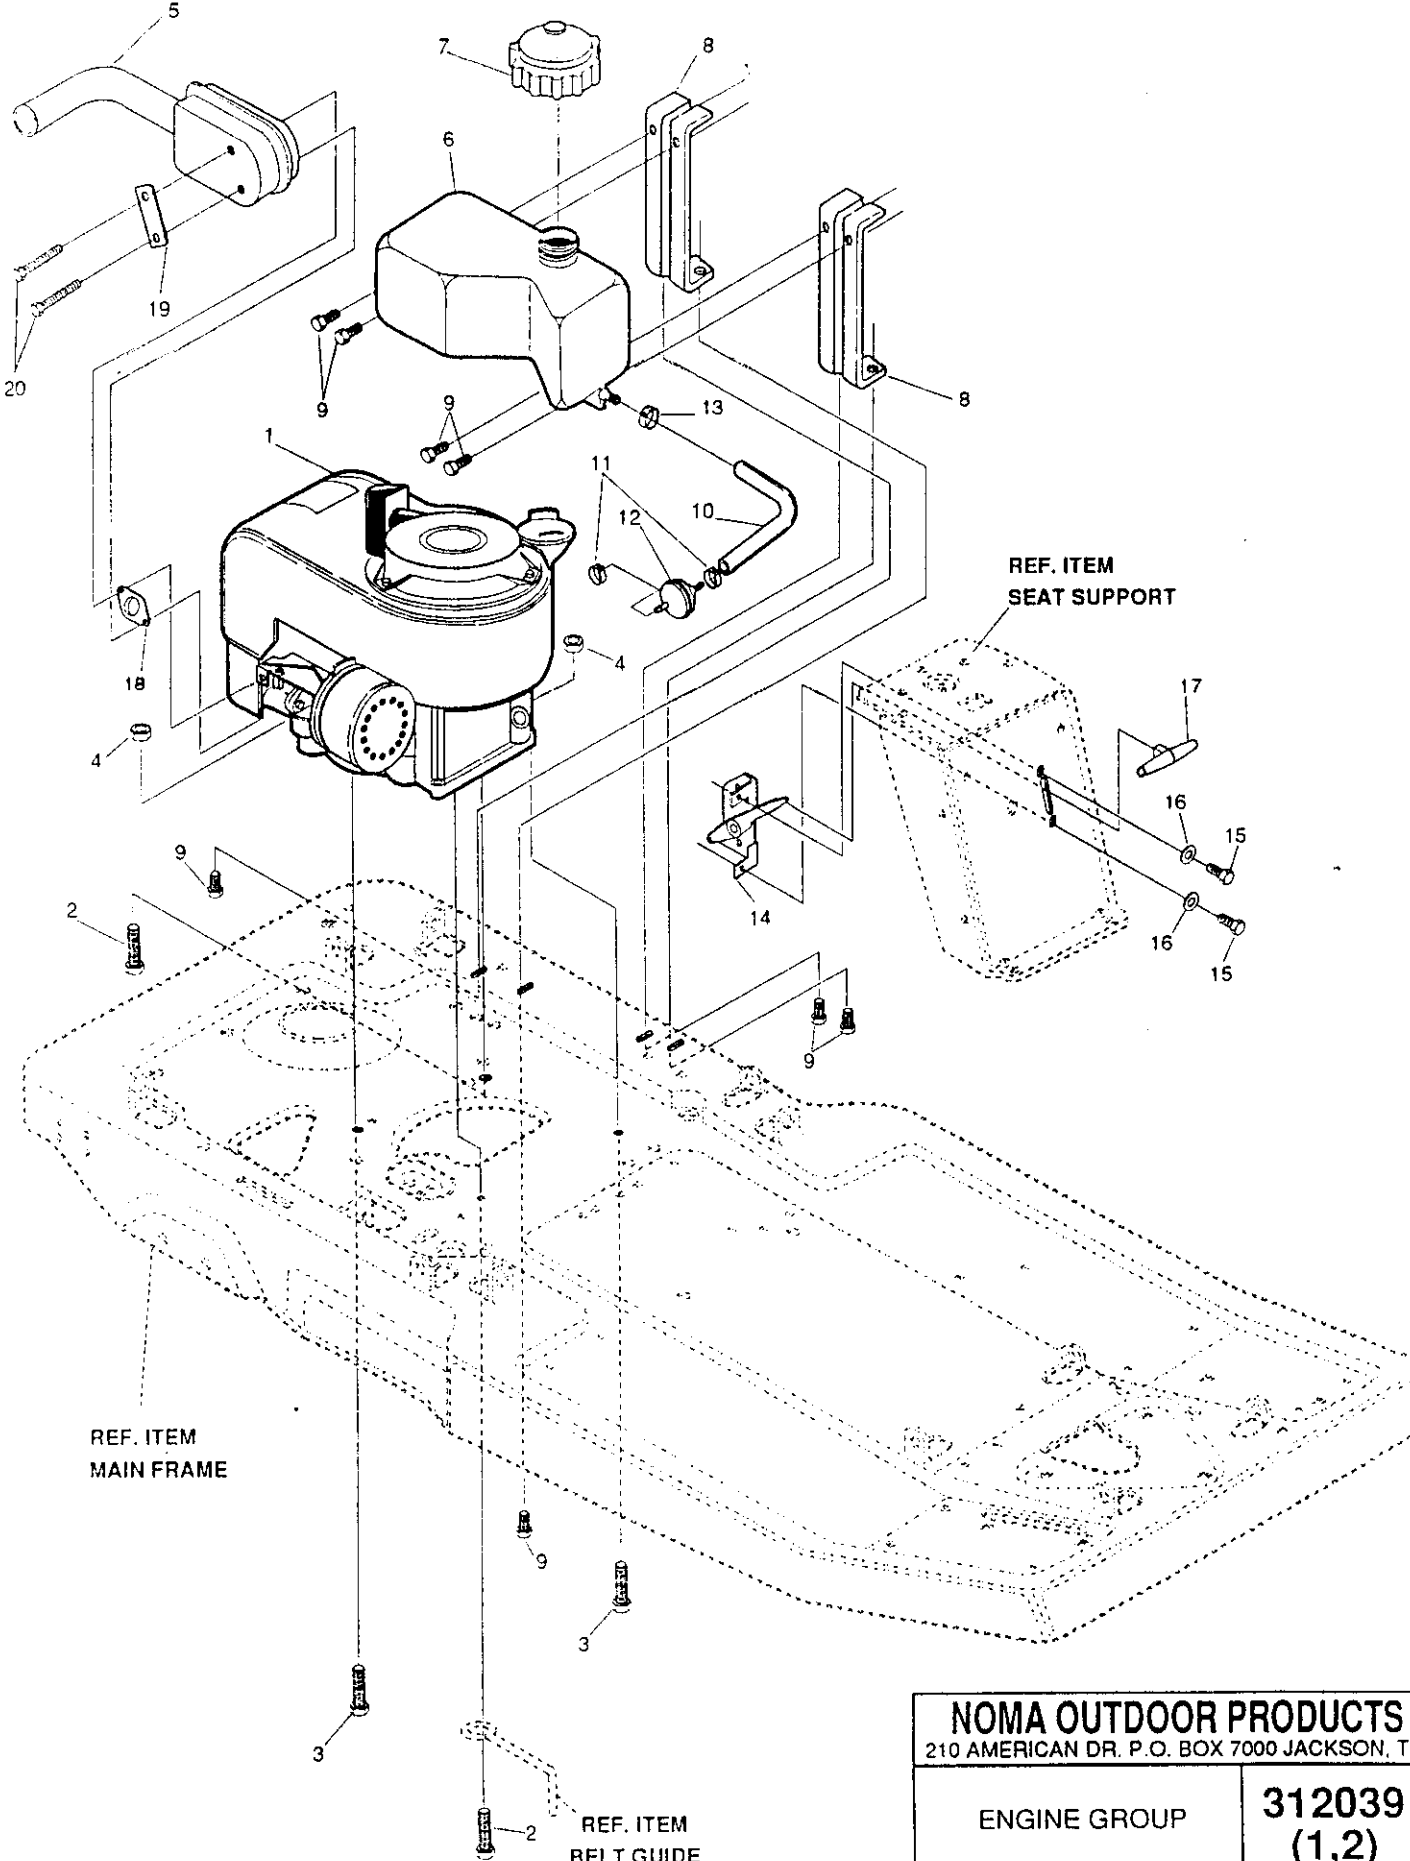

REF. ITEM
MAIN FRAME

REF. ITEM
SEAT SUPPORT

REF. ITEM
BELT GUIDE

NOMA OUTDOOR PRODUCTS 210 AMERICAN DR. P. O. BOX 7000 JACKSON, TN	
ENGINE GROUP	312039 (1,2)

ORIGINAL

key#	part#	description	qty.
1	305212	Engine	1
2	56030	Screw, 5/16-18 x .75 WD FL LK	2
3	180083	Screw, 5/16 - 18 x 1.50 HHC	2
4	44108	Nut, 5/16 - 18 H WD FL LK	2
5	305837	Exhaust Assy.	1
6	303252	Tank, Gas-Elec, 1.6 GAL	1
7	12501	Cap, Fuel -2.5 Throat	1
8	305149	Support, Gas Tank	2
9	995346	Screw, 1/4-20 x .50 WA HH TAP	8
10	47452	Gas Line .25 Bulk Length	15 in.
11	47345	Clamp, Hose	1
12	56679	Filter, In-Line	1
13	48672	Clamp, Fuel Line	2
14	305929	Control, Throttle	1
15	35287	Screw #8-32 x .38 HH WA TAP	2
16	414106	Washer, Flat .188 x .38 x .040	2
17	39486	Throttle Control Knob-T Shape	1
18	306275	Gasket, Muffler	1
19	306276	Muffler Locking Plate	1
20	180112	Screw, 5/16-18 x 2.75 HHC GR5	2

* Raw part number. For a list of Painted part numbers refer to chart on decal page.

BOLD descriptions on parts page apply to box items and/or parts bag items.

ORIGINAL