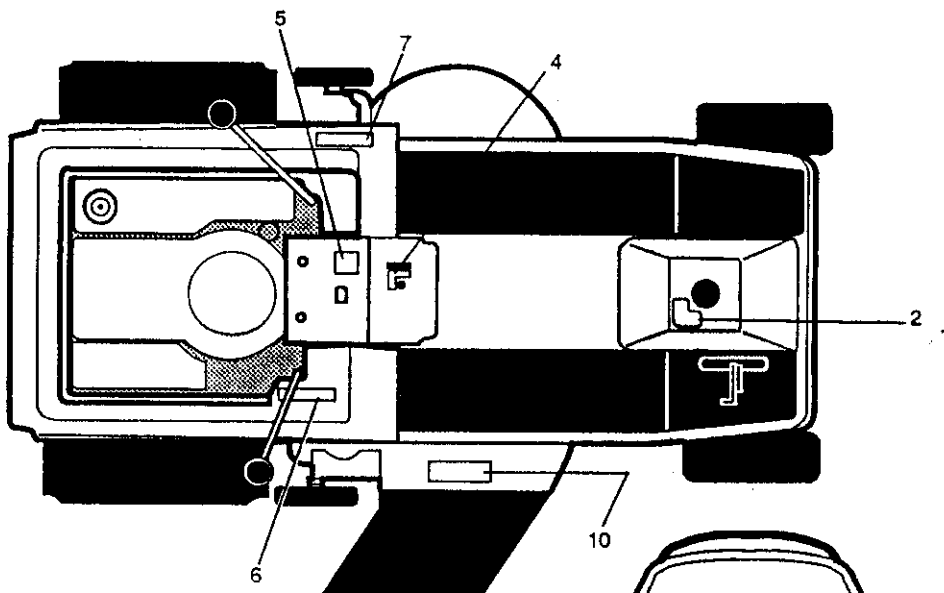

ORIGINAL

NOMA OUTDOOR PRODUCTS
210 AMERICAN DR. P.O. BOX 7000 JACKSON, TN

DECAL PLACEMENT	312035 (1,2)

key#	part#	description	qty.
1	310722	Decal, Frt. Console	1
2	306775	Decal, Park' N/Brake	1
3	~~300638~~	~~Decal, Export 100DB~~	~~1~~
4	306770	Decal, Ign. Throttle	1
5	311594	Model Plate, 650-6	2
6	311230	Decal, 3-Shift Fender	1
7	306767	Decal, ON/OFF Power	1
8	310729	Decal, 6-65 LH	1
9	310730	Decal, 6-65 RH	1
10	68901	Decal, 5-Height Adjustment	1
11	305770	Decal, Caution Triangle	1
12	310721	Decal, Steering Hub	1
13	311219	Decal, Warning, Swedish	1
14	311227	Decal, Hearing Protection	1
15	311223	Decal, Warning, Finnish	1
16	311224	Decal, Warning, Norwegian	1
17	311225	Decal, Warning, Danish	1
18	307380	Decal, Danger DAN/SWED/ENGL	1
19	310856	Decal, Danger, Finnish	1
20	311067	Decal, Danger Norwegian	1

PAINTED PARTS MATRIX

RAW PN	DESCRIPTION	PAINTED PN	COLOR
311037	Deck	311039	GREY 861
311107	Brkt., Support	311146	GREY 861
303098	Brkt., Shift Control	305830	GREY 861
305013	Lever, H. Adjust	306034	GREY 861
309614	Frame	310950	YELLOW 188
310555	Seat Support	311076	GREY 861
311108	Seat/Shift Brkt.	311169	GREY 861
301330	Seat Brkt.	305833	GREY 861
310447	Seat Plate	311059	GREY 861
43950	Chute Deflector	305836	GREY 861
45539	Torque Tube Assy.	306035	GREY 861
310021	Toe Guard	310024	GREY 861
310994	Front Axle Assy	310995	GREY 861
55459	Front Hanger	310996	GREY 861

* Raw part number. For a list of Painted part numbers refer to chart on decal page.

BOLD descriptions on parts page apply to box items and/or parts bag items.

ORIGINAL