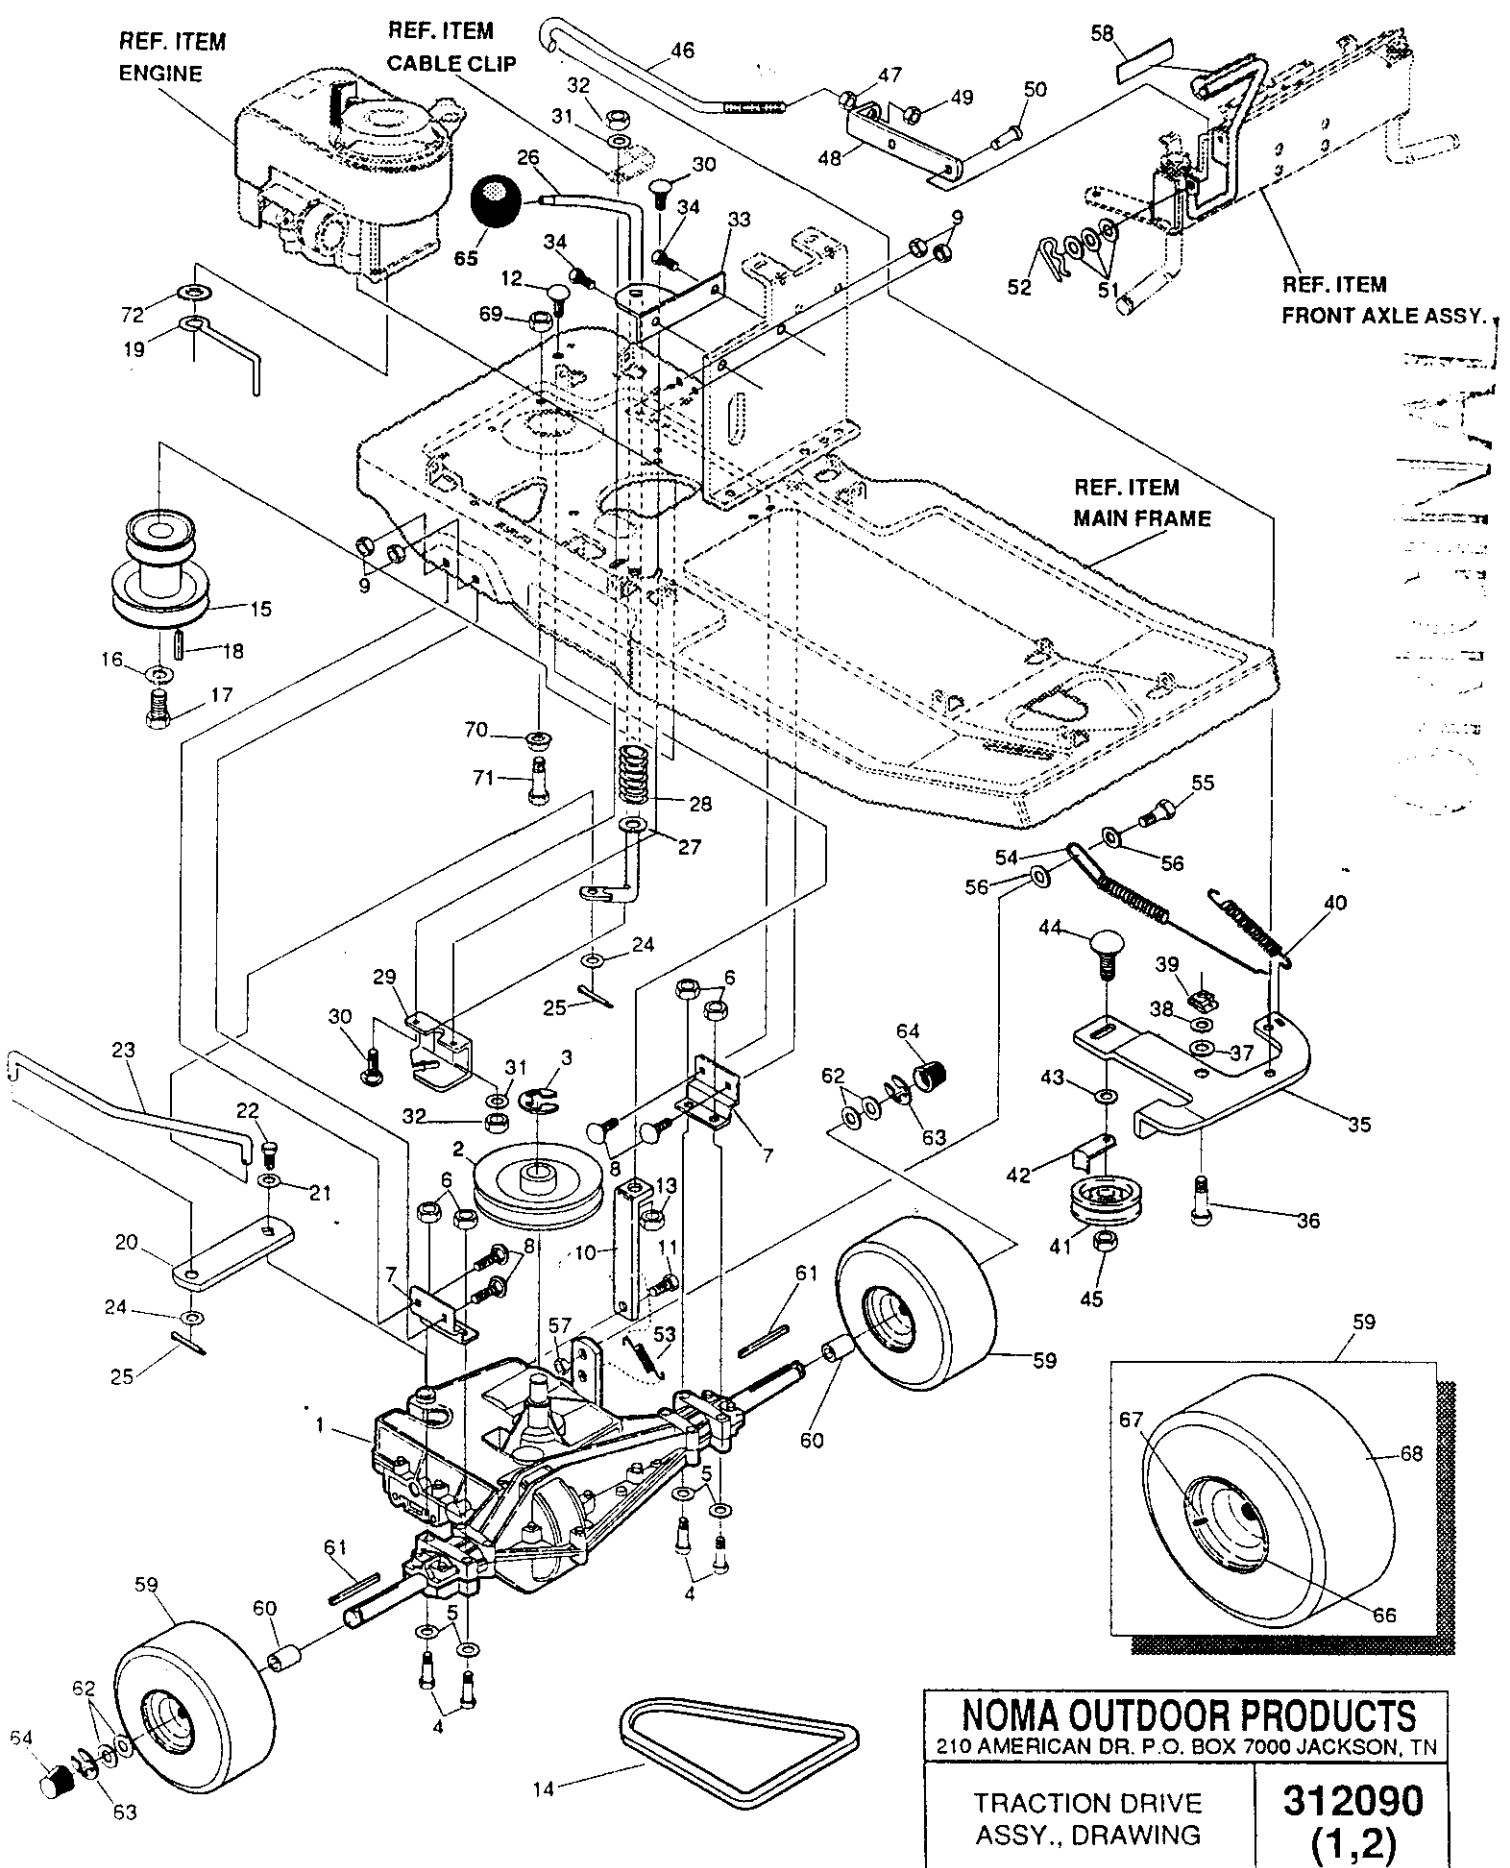

NOMA OUTDOOR PRODUCTS
210 AMERICAN DR. P.O. BOX 7000 JACKSON, TN
TRACTION DRIVE ASSY., DRAWING
312090 (1,2)

key#	part#	description	qty.
1	309071	Transaxle	1
2	303109	Pulley, Transaxle	1
3	22053	Ring, RETEX .58 x .04 TRU 5100-62	1
4	122077	Screw, 5/16-18 x 2.50 HHC GR2	4
5	120393	Washer, Flat .344 x .69 x .065	4
6	1498	Nut, 5/16-18 REG HEX CTR LK	4
7	9796	Bracket, Transaxle	2
8	126211	Bolt, 5/16-18 x .63 CARR	4
9	1498	Nut, 5/16-18 REG HEX CTR LK	4
10	300587	Bracket, Transaxle Support	1
11	35498	Screw, 5/16 - 18 x .75 WA HH TAP	1
12	126211	Bolt, 5/16-18 x .63 CARR	1
13	1498	Nut, 5/16 - 18 REG HEX CTR LK	1
14	300575	Belt, V 4L	1
15	55477	Pulley, ENG 3.92 OFF/3.87 D/3.00D	1
16	120382	Washer, REG SPT LK .393 X .68 X .10	1
17	123567	Screw, 7/16-20 x 1.00 HHC	1
18	33200	Key, Square .249 SQ x 1.50 Lg	1
19	55488	Belt Guide	1
20	9290	Shift Lever, Brkt HT 955	1
21	57157	Washer, .750 x .250 SP-TRANSAXLE	1
22	56255	Screw, 1/4-28 x .75 NYL HH CGR8	1
23	309410	Rod, Shift Connecting	1
24	120394	Washer, Flat .406 x .81 x .065	2
25	137185	Pin, Cotter .125 DIA X 1.00 LG	2
26	309255	Lever, Shift, Transaxle Z-PL	1
27	120396	Washer, Flat .531 x 1.06 x .095	1
28	301133	Spring, Shift Lever	1
29	309053	Bracket Detent Shift	1
30	126216	Bolt, 5/16-18 x .75 CARR	2
31	120393	Washer, Flat .344 x .69 x .065	2
32	1498	Nut, 5/16-18 REG HEX CTR LK	2
33	*303098	Shift Control Brkt.	1
34	995346	Screw, 1/4-20 x .50 WA HH TAP	2
35	311935	Arm, Idler, Transaxle Drive	1
36	41890	Bolt, .625 x .218 HH SH 5/16-18z	1
37	4107	Washer, Flat .635 x 1.31 x .07	1
38	45602	Washer, Flat .333 x .87 x .119	1
39	301124	Tinnerman Clip	1
40	35410	Spring .071 x .62 x 4.37	1
41	35374	Pulley, Idler V4L	1
42	39659	Retainer, Strap Belt	1
43	274517	Washer, Flat .406 x .73 x .063	1
44	45892	Bolt, 3/8-16 x 1.50 CARR	1
45	1499	Nut, 3/8-16 REG HX CTR LK	1
46	306825	Rod Clutch	1
47	271184	Nut, 5/16-18 HEX KEPS	1
48	12591	Brkt. Clutch Brake	1
49	1498	Nut, 5/16-18 REG HEX CTR LK	1
50	39522	Pin Clevis .312 x .812	1
51	120393	Washer, Flat .344 x .69 x .065	3
52	8260	Pin, Hair .091 DIA x 1.66 LG	1
53	310155	Spring, Brake Return	1
54	309251	Spring, Brake	1
55	25086	Bolt, .500 x .375 HH SH 5/16-18	1
56	308188	Washer, Flat .515 x 1.31 x .09	2
57	1498	Nut, 5/16-18 REG HEX CTR LK	1
58	305044	Pedal Pad	1
59	310968	Tire & Rim, Pneumatic	2
60	310333	Spacer, .75 x 1.25 x 2.06	2
61	39628	Key, Square .187 SQ x 2.5 OLG	2
62	42815	Washer, Flat .755 x 1.53 x .07	4
63	36625	Ring, RET EX .57 x .05 TRU5133-75	2
64	40394	Cap, 1.500 ID x 7/8 LG HUB	2
65	55514	Shift Knob	1
66	310967	Wheel	2
67	24167	Valve Stem	2
68	41060	Tire 13 x 5.0 x 6 Turf	2
69	1498	Nut, 5/16-18 REG HEX CTR LK	1
70	271184	Nut, 5/16-18 HEX KEPS	1
71	122077	Screw, 5/16-18 x 2.50 HHC GR2	1
72	138485	Washer, EXT LK	1

* Raw part number. For a list of Painted part numbers refer to chart on decal page.
BOLD descriptions on parts page apply to box items and/or parts bag items.