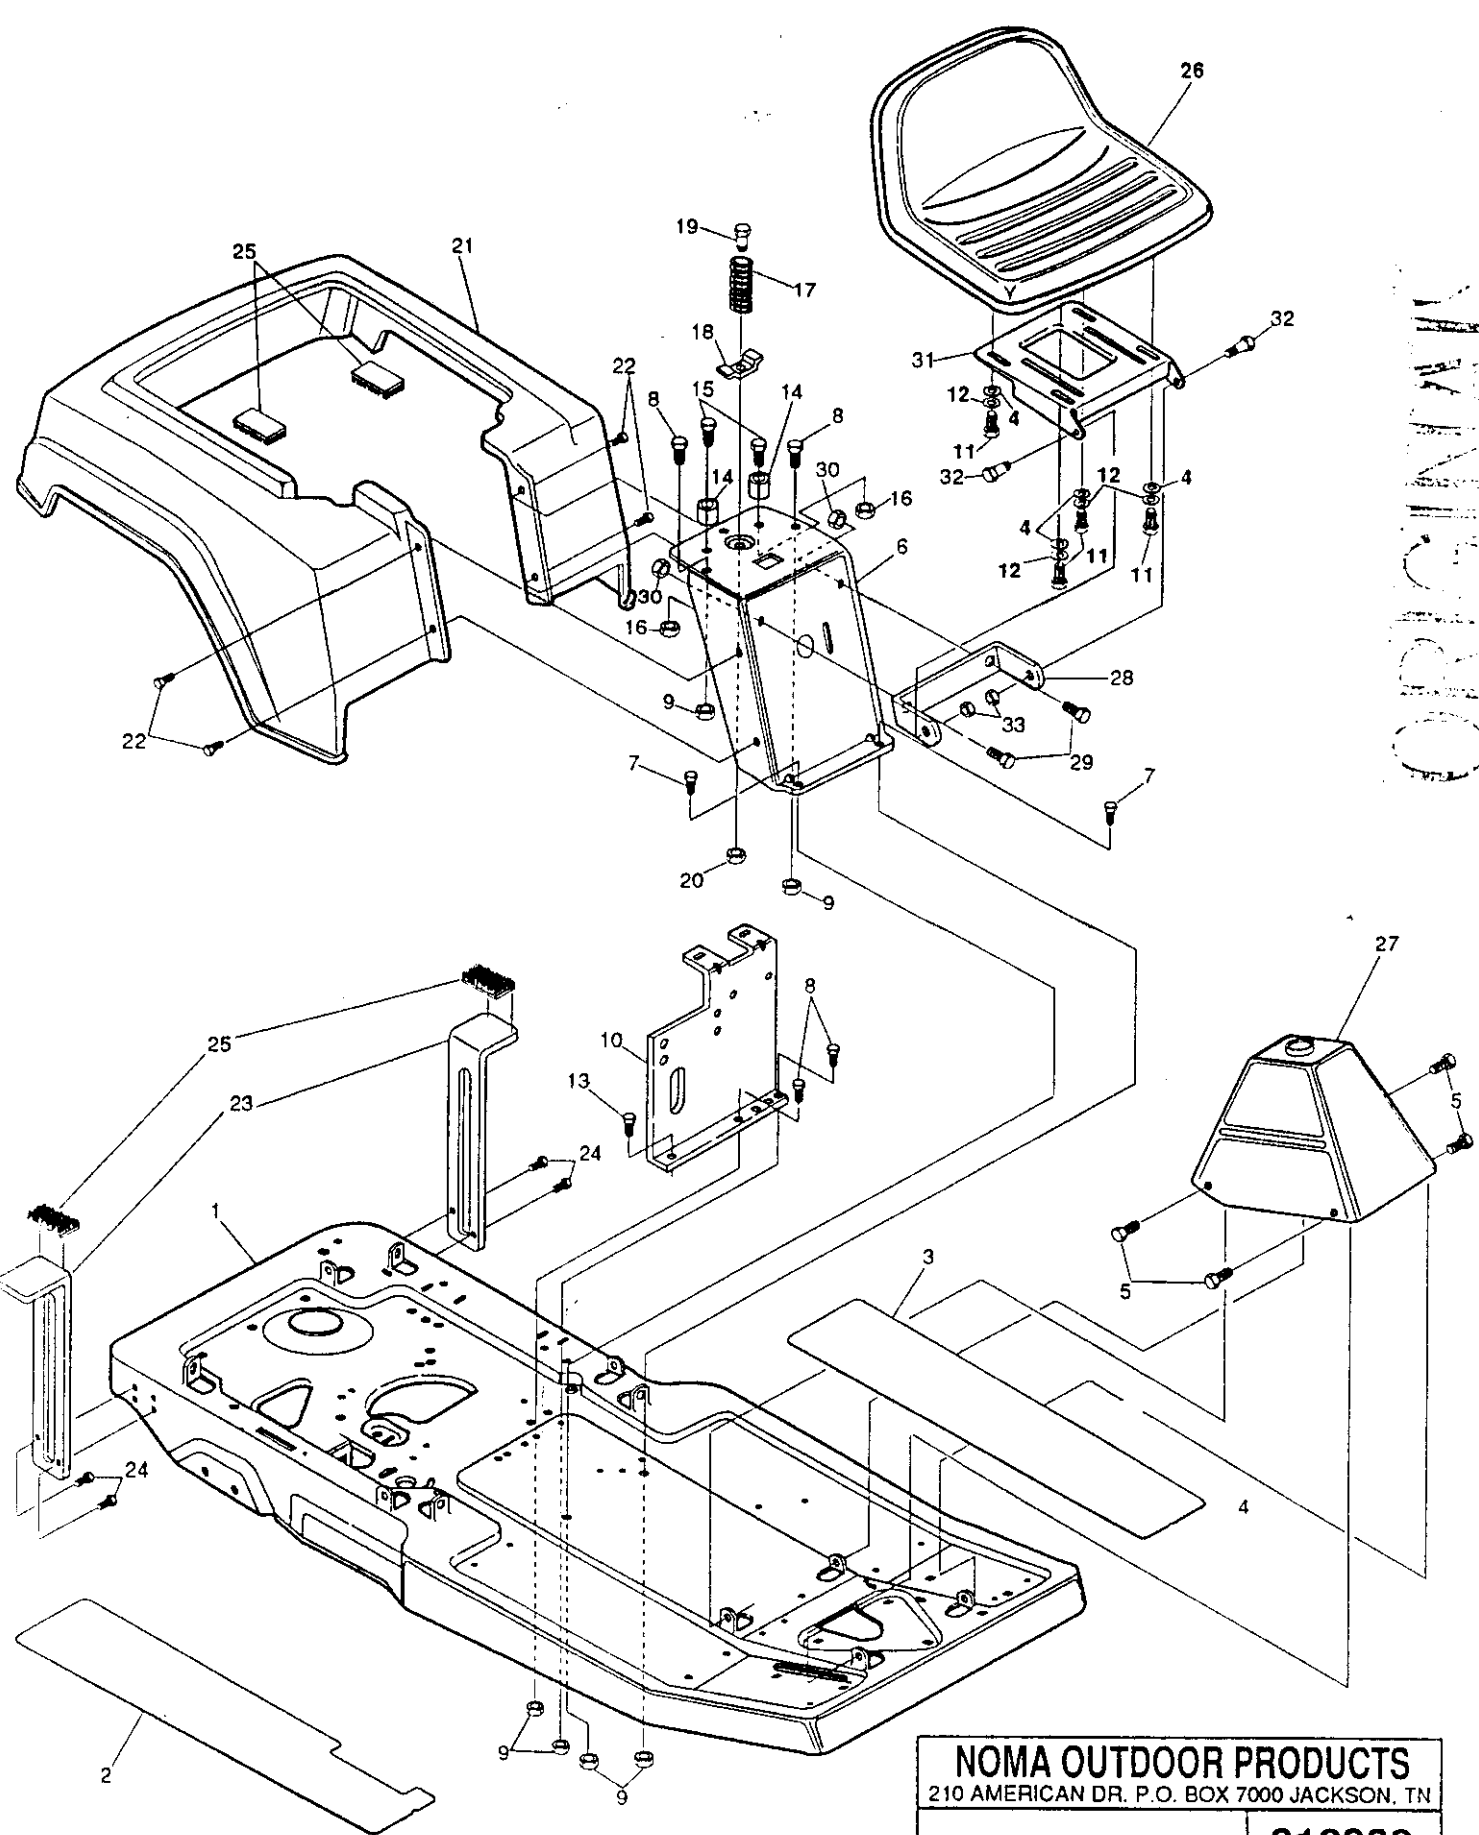

ORIGINAL

NOMA OUTDOOR PRODUCTS
210 AMERICAN DR. P.O. BOX 7000 JACKSON, TN

BODY ASSY.	312038 (1,2)

key#	part#	description	qty.
1	*309614	Frame, Mini-RER	1
2	12555	Footpad RH Noma 8/32 RER	1
3	301181	Footpad LH Noma 8/32 RER	1
4	0120393	Washer, Flat .344 x .69 x .065	4
5	0995346	Screw, 1/4-20 x .50 WA H H Tap	4
6	*310555	Seat Support	1
7	048901	Screw, 5/16-18 x .63 WA H HC GR2	2
8	0120228	Screw, 5/16-18 x .63 H HC GR2	4
9	01498	Nut, 5/16-18 Reg H Ctr Lk	6
10	*311108	Seat/Shift Bracket	1
11	0122007	Screw, 5/16-18 x .75 HHC GR2	4
12	0120638	Washer, HV SP LK .328 x .60 x .11	4
13	035498	Screw, 5/16-18 x .75 WA H H Tap	1
14	50520	Spacer	2
15	0122017	Screw, 5/16-18 x 1.00 H HC GR2	2
16	01498	Nut, 5/16-18 Reg H Ctr Lk	2
17	301132	Seat Spring	1
18	9416	Clamp, Spring Z-PL	1
19	0120706	Screw, 1/4-20 x .50 H HC GR2	1
20	01502	Nut, 1/4-20 Reg Hex Ctr Lk	1
21	310949	Fender	1
22	044811	Screw, 1/4-20 x .75 H WA Tap	4
23	305645	Fender Support Z-PL	2
24	0995346	Screw, 1/4-20 x .50 WA H H Tap	4
25	12599	Fastener, Velcro, 2" x 1"	2
26	306814	Seat M-340	1
27	55454	Console, No Lite	1
28	*301330	Seat Brkt	1
29	0180117	Screw, 3/8-16 x .56 HHC	2
30	01499	Nut, 3/8-16 REG HX CTR LK	2
31	*310447	Seat Plate	1
32	20507	Bolt, .437 x .156 HH SH 5/16-18	2
33	01498	Nut, 5/16-18 REG HEX CTR LK	2

* Raw part number. For a list of Painted part numbers refer to chart on decal page.

BOLD descriptions on parts page apply to box items and/or parts bag items.

◊ Indicates STANDARD HARDWARE ITEMS.