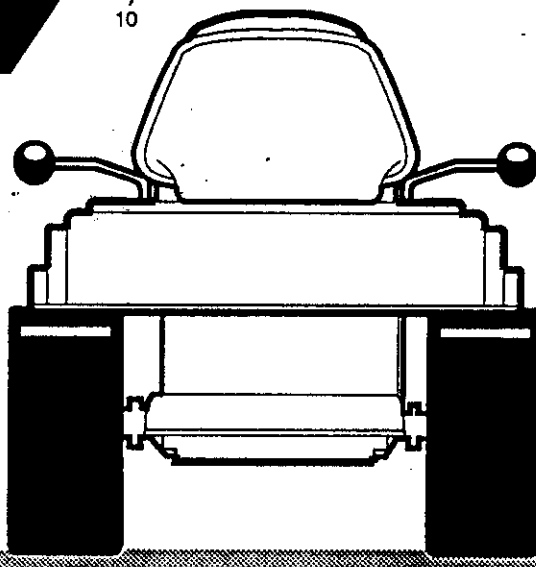

ORIGINAL

NOMA OUTDOOR PRODUCTS
210 AMERICAN DR. P.O. BOX 7000 JACKSON, TN

DECAL PLACEMENT	312035 (1,2)

key#	part#	description	qty.
1	310722	Decal, Frt. Console	1
2	306775	Decal, Park' N/Brake	1
3	~~300638~~	~~Decal, Export 100DB~~	~~1~~
4	306770	Decal, Ign. Throttle	1
5	311594	Model Plate, 650-6	2
6	311230	Decal, 3-Shift Fender	1
7	306767	Decal, ON/OFF Power	1
8	310729	Decal, 6-65 LH	1
9	310730	Decal, 6-65 RH	1
10	68901	Decal, 5-Height Adjustment	1
11	305770	Decal, Caution Triangle	1
12	310721	Decal, Steering Hub	1
13	311219	Decal, Warning, Swedish	1
14	311227	Decal, Hearing Protection	1
15	311223	Decal, Warning, Finnish	1
16	311224	Decal, Warning, Norwegian	1
17	311225	Decal, Warning, Danish	1
18	307380	Decal, Danger DAN/SWED/ENGL	1
19	310856	Decal, Danger, Finnish	1
20	311067	Decal, Danger Norwegian	1

PAINTED PARTS MATRIX

RAW PN	DESCRIPTION	PAINTED PN	COLOR
311037	Deck	311039	GREY 861
311107	Brkt., Support	311146	GREY 861
303098	Brkt., Shift Control	305830	GREY 861
305013	Lever, H. Adjust	306034	GREY 861
309614	Frame	310950	YELLOW 188
310555	Seat Support	311076	GREY 861
311108	Seat/Shift Brkt.	311169	GREY 861
301330	Seat Brkt.	305833	GREY 861
310447	Seat Plate	311059	GREY 861
43950	Chute Deflector	305836	GREY 861
45539	Torque Tube Assy.	306035	GREY 861
310021	Toe Guard	310024	GREY 861
310994	Front Axle Assy	310995	GREY 861
55459	Front Hanger	310996	GREY 861

* Raw part number. For a list of Painted part numbers refer to chart on decal page.

BOLD descriptions on parts page apply to box items and/or parts bag items.

ORIGINAL