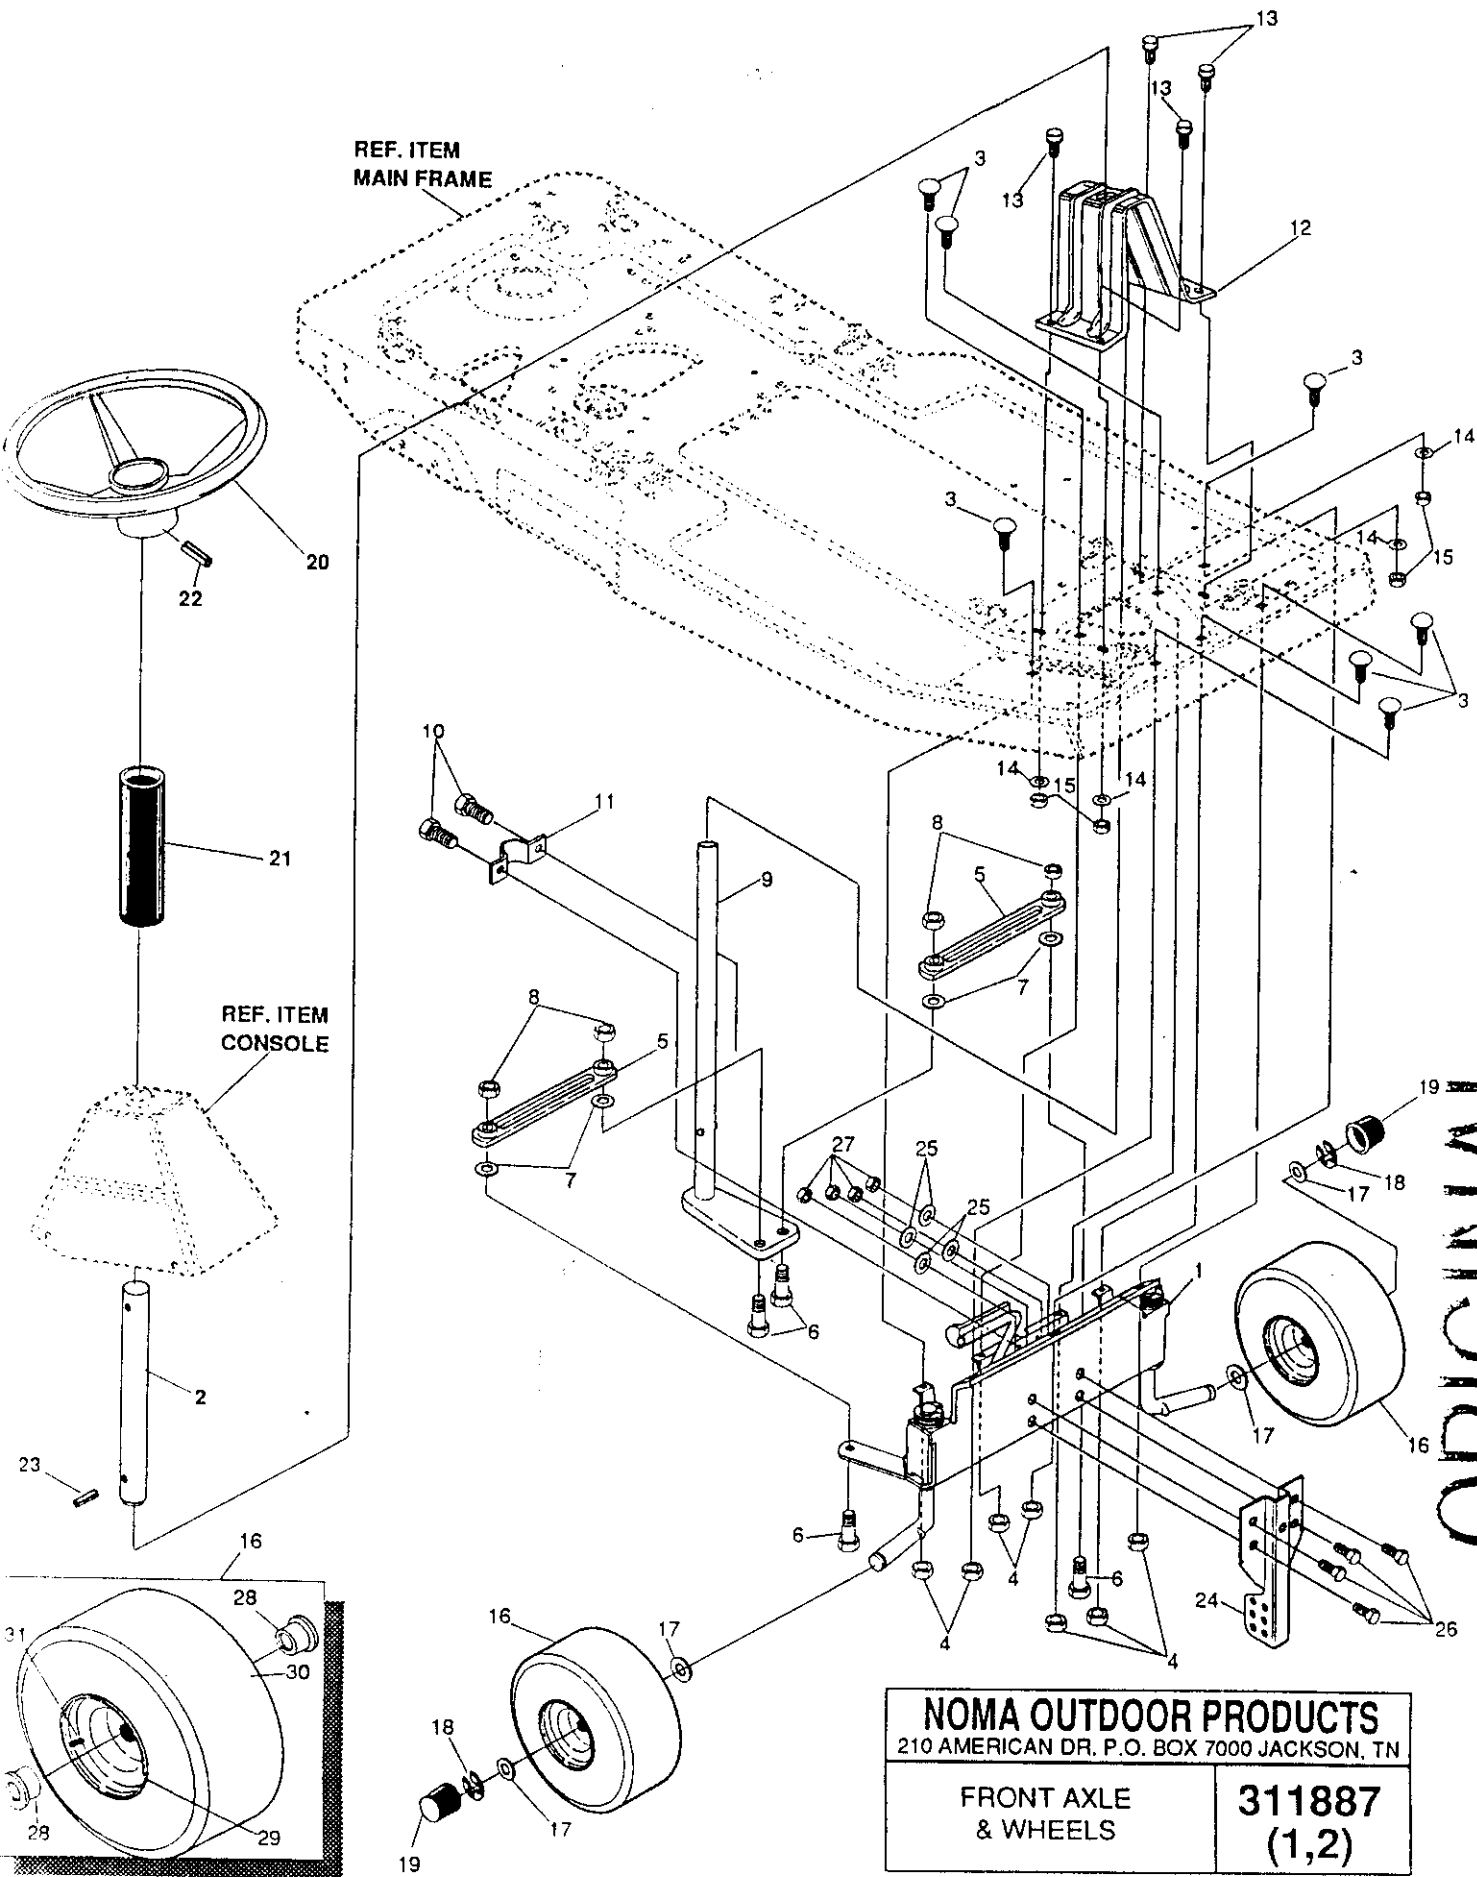

6-26 14 stk

ORIGINAL

NOMA OUTDOOR PRODUCTS	
210 AMERICAN DR. P. O. BOX 7000 JACKSON, TN	
ASSY., FRONT AXLE, FIXED	310994 (1,2)

310994 A

A2660-040

key#	part#	description	qty.
1	1498	Nut, 5/16-18 REG HEX CTR LK	3
2	1502	Nut, 1/4-20 REG HEX CTR LK	1
3	3275	Bolt, .373 x .140 HH SH 1/4-20	1
4	4107	Washer, Flat .635 x 1.31 x .07	2
5	20859	Ring, RET E .48 x .04 TRU5133-62	2
6	304010	Bushing-Steering	4
7	44112	Bracket, Clutch & Brake	1
8	47601	Brake Latch	1
9	310993	Assy., Brake Arm	1
10	180079	Screw, 5/16-18 x 1.00 HH C	3
11	300912	Spindle, RH	1
12	300913	Spindle, LH	1
13	304019	Bracket-Front Axle	1
14	305346	Spacer, Front Axle	2
15	305274	Support - Spindle, FIXED FRT AXLE	2

* Raw part number. For a list of Painted part numbers refer to chart on decal page.

BOLD descriptions on parts page apply to box items and/or parts bag items.

ORIGINAL

ORIGINAL

<p>NOMA OUTDOOR PRODUCTS 210 AMERICAN DR. P. O. BOX 7000 JACKSON, TN</p>	
<p>FRONT AXLE & WHEELS</p>	<p>311887 (1,2)</p>