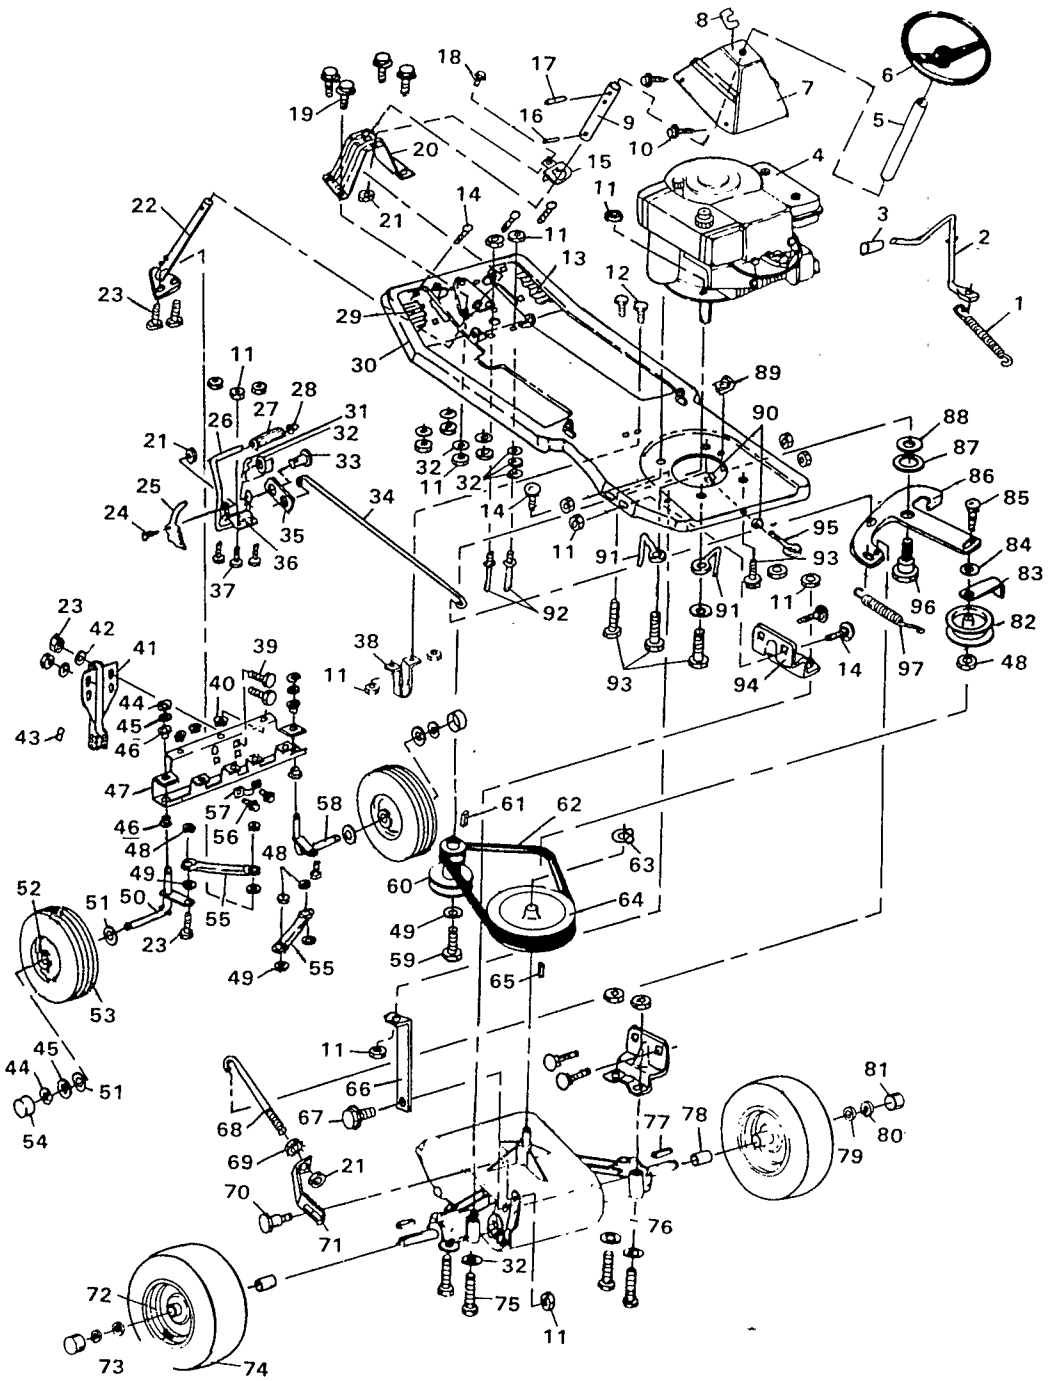

RESERVEDELSLISTE FOR

TEXAS RIDER 5/26

Key No.	Part No.	Description
1	301293	Spring, Deck Engage Handle
2	301236	Deck Engage Handle
3	3057	Knob, Deck Engage Handle
4	Engine	-See Footnote Below
5	300736	Tube, Steering, Decorative
6	52955	Wheel, Steering
7	301289	Console Assembly
8	301725	Decal, Deck Engage (3594-12)
8	301771	Decal Deck Engage (3594-15)
8	302012	Decal, Deck Engage (3594-13)
9	300796	Shaft, Steering
10	995346	*Screw, Taplitle, 1/4-20 x 1/2 In.
11	9413447	Locknut, 5/16-18 Thd.
12	122007	*Screw, Hex Hd, 5/16-18 x 3/4 In.
13	301181	Pad, Footrest, R.H.
14	126211	*Carriage Bolt, 5/16-18 x 5/8 In.
15	301234	Bracket, Deck Engage Handle Support
16	9417375	Pin Spival, 3/16 z 1-1/4 In.
17	456836	Roll Pin, 1/4 x 2-1/4 In.
18	120854	*Screw, Hex Hd, 1/4-20 x 5/8 In.
19	48901	Screw, Hex Wa Hd, 5/16-18 x 5/8 In.
20	301290	Support, Steering
21	9424215	Lever, Parking Brake
22	301008	Steering Shaft Assembly
23	122145	*Screw, Hex Hd, 3/8-16 x 1-1/4 In.
24	3275	Shoulder Bolt
25	47601	Lever, Parking Brake
26	51833	Lever Assembly, Clutch/Brake
27	52840	Pad, Clutch/Brake Pedal
28	44582	Push Nut
29	301180	Pad, Footrest, L.H.
30	300605	Main Frame
31	8260	Hairpin Cotter
32	120393	*Flatwasher, 11/32 In.
33	39522	Pin, Clevis
34	300593	Clutch Rod
35	300584	Bracket, Clutch Rod
36	44112	Bracket, Clutch/Brake
37	120228	*Screw, Hex Hd, 5/16-18 x 5/8 In.
38	49899	Guide, Mower Deck
39	122119	*Screw, Hex Hd, 3/8-16 x 3/4 In.
40	45174	Locknut, Wide Flange, 5/16-18 Thd.
41	55459	Bracket, Deck Hanger
42	120394	*Flatwasher, 13/32 In.
43	68644	Decal, Hanger
44	20859	Retaining Ring
45	4107	Flatwasher
46	44111	Bearing, Flange
47	55466	Axle Assembly, Front
48	9413534	Locknut, 3/8-16 Thd.
49	120382	*Lockwasher, Split, 25/64 In.