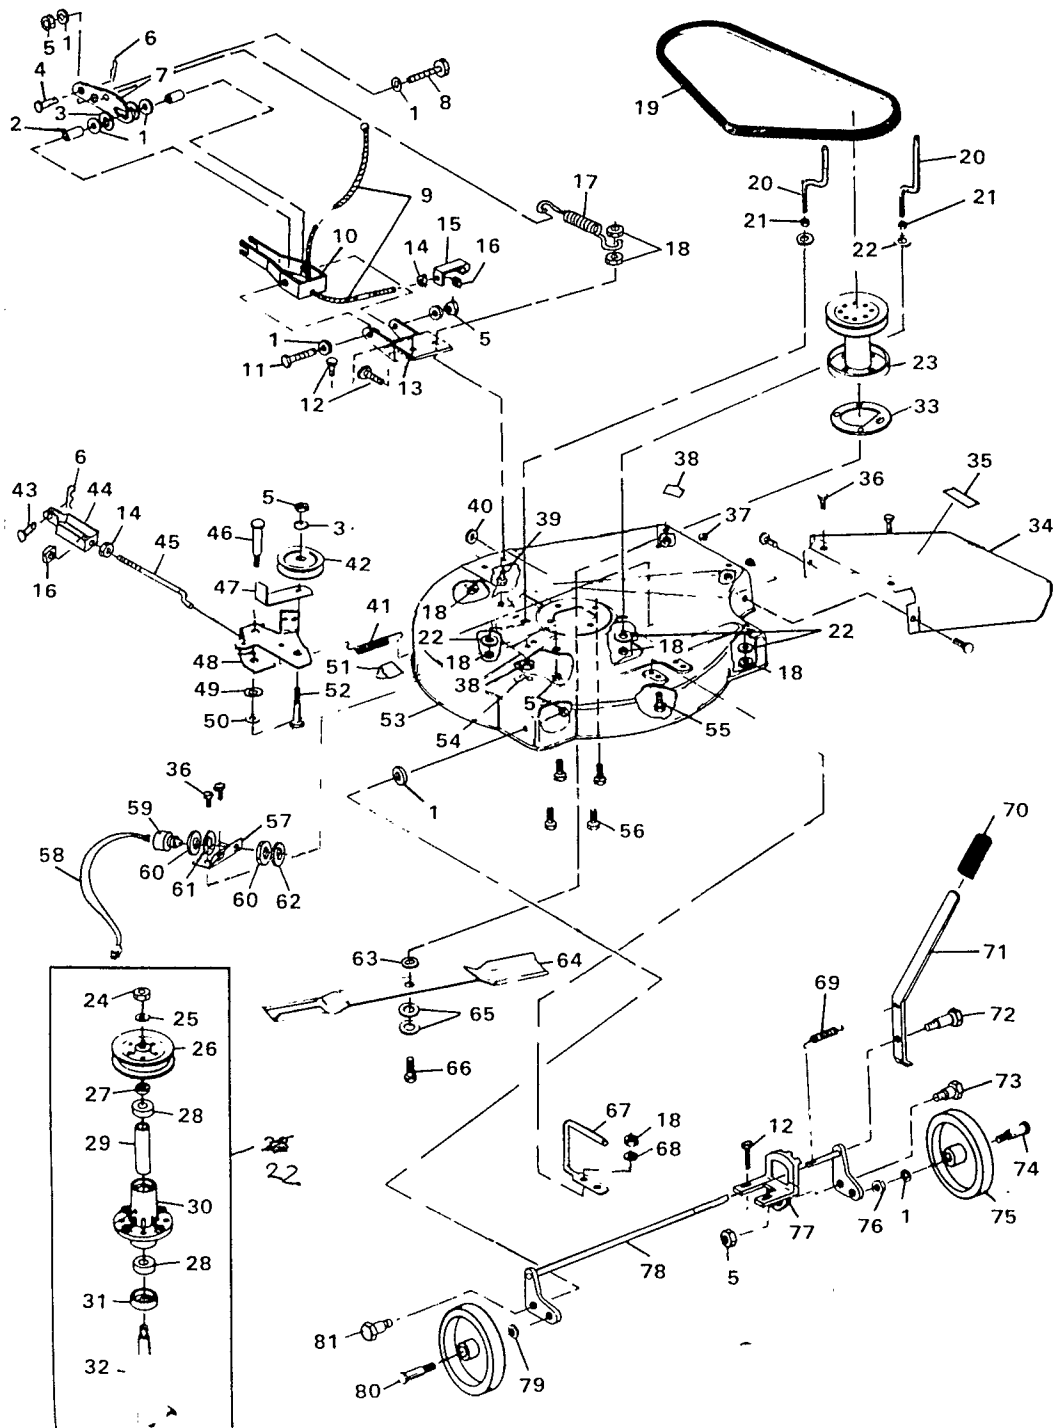

Key No.	Part No.	Description
1	120394	*Flatwasher, 3/8 In.
2	44848	Spacer
3	996416	*Flatwasher, 25/64 In.
4	47816	Pull Pin
5	9413534	Locknut, 3/8-16 Thd.
6	56180	Hairpin Cotter
7	301321	Hitch Bar
8	56739	Screw, Hex Hd, 3/8-16 x 1-1/4 In.
9	55689	Lift Cable Assembly
10	45537	Bracket, Pivot
11	122201	*Screw, Hex Hd, 3/8-16 x 2-3/4 In.
12	120228	*Screw, Hex Hd, 5/16-18 x 5/8 In.
13	45542	Bracket, Deck Front
14	271172	*Nut, Keps, 1/4-20 Thd.
15	45533	Bracket, Cable
16	120372	*Nut, Square, 1/4020 Thd.
17	301464	Spring
18	9413447	Locknut, Hex, 5/16-18 Thd.
19	300749	V-Belt
20	55481	Belt Guide
21	271184	*Nut, Keps, 5/16-18 Thd.
22	56282	Quill Assembly (Incl. Nos. 24-32)
23	446363	*Flatwasher, 3/8 In.
24	51445	Locknut, Wide Flange, 7/16-20 Thd.
25	56365	Washer
26	56390	Pulley
27	56280	Spacer
28	49562	Bearing
29	50818	Spacer, Tube
30	55547	Quill Housing
31	50616	Dust Shield
32	56623	Saddle & Shaft Assembly
33	300751	Spacer, Quill
34	43950	Chute Deflector
35	70594	Decal, Caution (3594-12)
35	70563	Decal, Caution (3594-15)
36	120706	*Screw, Hex Hd, 1/4-20 x 1/2 In.
37	9424215	Locknut, Hex, 1/4-20 Thd.
38	301734	Decal, Height Adjust
39	122027	*Screw, Hex Hd, 5/16-18 x 1-1/4 In.
40	120638	*Lockwasher, Split, 25/64 In.
41	35410	Spring, Brake

Key No.	Part No.	Description
42	45074	Pulley, Idler
43	39522	Pin, Clevis
44	300705	Clevis
45	301235	Adjustment Arm
46	301620	Shoulder Bolt
47	39659	Belt Retainer
48	301634	Arm Assembly, Idler
49	301619	Flatwasher, 13/32 In.
50	845	Flatwasher, 25/64 In.
51	68542	Decal, Danger (3594-12)
51	68746	Decal, Danger (3594-15)
52	122168	*Screw, Hex Hd, 3/8-16 x 1-3/4 In.
53	43926	Mower Deck
54	41482	Wire Clip, Press
55	122017	*Screw, Hex Hd, 5/16-18 x 1 In.
56	50634	Screw, Taplts, 5/16-18 x 7/8 In.
57	55622	Bracket, Safety Switch
58	43038	Wire Assembly, Safety Switch
59	41204	Switch
60	45877	Nut
61	45878	Washer
62	56635	Nut
63	35336	Flatwasher, 25/64 In.
64	55476	Blade, 26 In.
65	2483	Spring Washer
66	39573	Screw, Hex Hd, 3/8-24 x 1 In.
67	55478	Guide Rear
68	45602	Flatwasher
69	42694	Spring
70	20250	Grip
71	301479	Lever, Height Adjust
72	39119	Shoulder Bolt
73	45434	Shoulder Bolt
74	23763	Shoulder Bolt
75	52584	Wheel
76	271190	*Nut, Keps, 3/8-16 Thd.
77	45540	Quadrant, Height Adjust
78	45539	Tube Assembly, Height Adjust
79	120382	*Lockwasher, Split, 3/8 In.
80	45406	Shoulder Bolt
81	29194	Shoulder Bolt

(*) Standard Hardware Items - May Be Purchased Locally