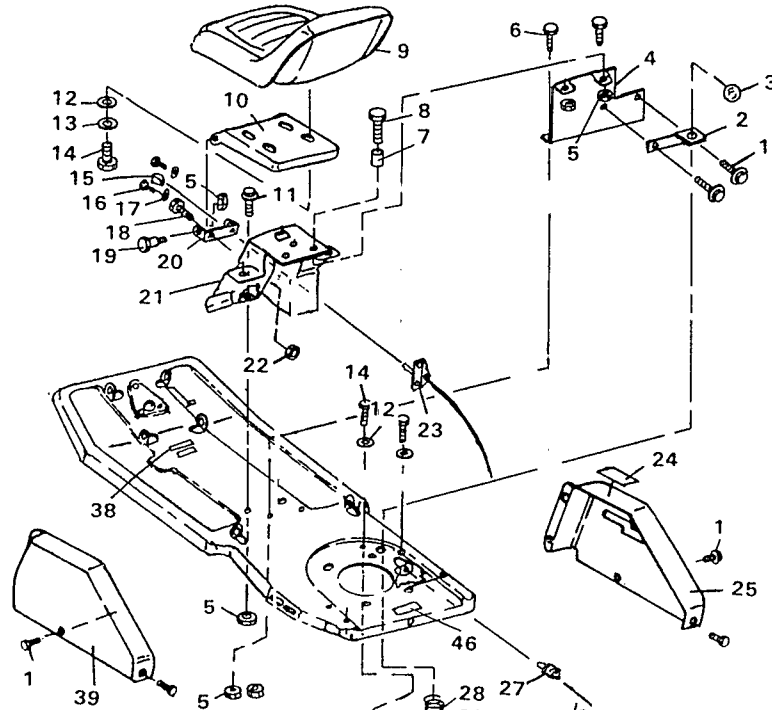

Key No.	Part No.	Description
1	995346	*Screw, Taplite, 1/4-20 x 1/2 In.
2	300967	Bracket, Shift Lever
3	55514	Knob, Shift lever
4	300594	Support, Seat/Shift Lever
5	9413447	Locknut, 5/16-18 Thd.
6	120834	*Screw, Hex Hd, 5/16-18 x 1/2 In.
7	50520	Spacer
8	122017	*Screw, Hex Hd, 5/16-18 x 1 In.
9	57689	Seat
10	300604	Seat Plate
11	48901	Screw, Hex Hd, 5/16-18 x 5/8 In.
12	120393	*Flatwasher, 11/32 In.
13	120638	*Lockwasher, Split, 5/16 In.
14	122007	*Screw, Hex Hd, 5/16-18 x 3/4 In.
15	39486	Knob, Throttle Control
16	35287	Screw, Taplite, No. 8-32 x 3/8 In.
17	9414106	*Flatwasher, 3/16 In.
18	180117	*Screw, Hex Hd, 3/8-16 x 9/16 In.
19	20507	Shoulder Bolt
20	301330	Bracket, Seat
21	300598	Support, Seat
22	9413534	Locknut, 3/8-16 Thd.
23	301142	Throttle Control
24	301728	Decal, Shift Control (3594-12)
24	301772	Decal, Shift Control

Key No.	Part No.	Description
25	300600	Fender, R.H. (3594-13 & 3594-15)
26	41482	Press Clip
27	300220	Switch
28	301133	Spring, Shift Lever
29	120396	*Flatwasher, 17/32 In.
30	137185	Cotter Pin
31	120394	*Flatwasher, 13/32 In.
32	300939	Support, shift Lever
33	300582	Rod, Shift Connecting
34	300585	Shift Lever, Transaxle
35	57157	Washer, Special
36	56255	Screw, Hex Hd, 1/4-28 x 3/4 In.
37	300590	Shift Lever
38	301722	Decal, Shift Pattern
39	300601	Fender, L.H.
40	300626	Key, Ignition Switch
41	48140	Nut (Ignition Switch Part)
42	138557	Lockwasher (Ignition Switch Part)
43	46376	Switch, Ignition
44	301512	Wire Harness Assembly
45	55474	Control Module
46	70595	Decal, Caution (3594-12)
46	302010	Decal, Caution (3594-15)

(* Standard Hardware Items - May Be Purchased Locally.

85014