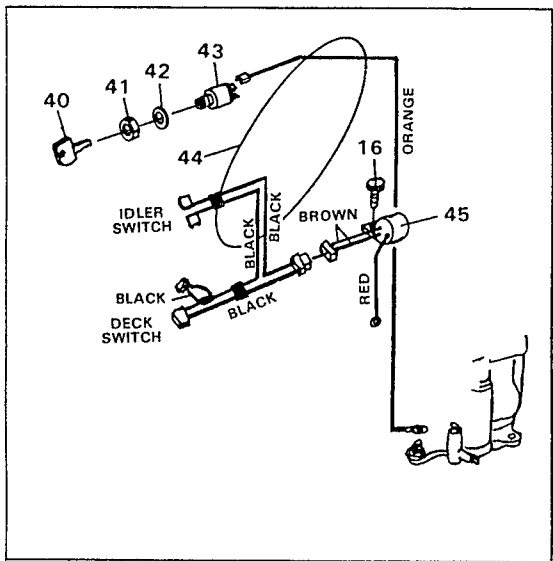

Key No.	Part No.	Description
1	995346	*Screw, Taplite, 1/4-20 x 1/2 In.
2	300967	Bracket, Shift Lever
3	55514	Knob, Shift lever
4	300594	Support, Seat/Shift Lever
5	9413447	Locknut, 5/16-18 Thd.
6	120834	*Screw, Hex Hd, 5/16-18 x 1/2 In.
7	50520	Spacer
8	122017	*Screw, Hex Hd, 5/16-18 x 1 In.
9	57689	Seat
10	300604	Seat Plate
11	48901	Screw, Hex Hd, 5/16-18 x 5/8 In.
12	120393	*Flatwasher, 11/32 In.
13	120638	*Lockwasher, Split, 5/16 In.
14	122007	*Screw, Hex Hd, 5/16-18 x 3/4 In.
15	39486	Knob, Throttle Control
16	35287	Screw, Taplite, No. 8-32 x 3/8 In.
17	9414106	*Flatwasher, 3/16 In.
18	180117	*Screw, Hex Hd, 3/8-16 x 9/16 In.
19	20507	Shoulder Bolt
20	301330	Bracket, Seat
21	300598	Support, Seat
22	9413534	Locknut, 3/8-16 Thd.
23	301142	Throttle Control
24	301728	Decal, Shift Control (3594-12)
24	301772	Decal, Shift Control

Key No.	Part No.	Description
25	300600	Fender, R.H. (3594-13 & 3594-15)
26	41482	Press Clip
27	300220	Switch
28	301133	Spring, Shift Lever
29	120396	*Flatwasher, 17/32 In.
30	137185	Cotter Pin
31	120394	*Flatwasher, 13/32 In.
32	300939	Support, shift Lever
33	300582	Rod, Shift Connecting
34	300585	Shift Lever, Transaxle
35	57157	Washer, Special
36	56255	Screw, Hex Hd, 1/4-28 x 3/4 In.
37	300590	Shift Lever
38	301722	Decal, Shift Pattern
39	300601	Fender, L.H.
40	300626	Key, Ignition Switch
41	48140	Nut (Ignition Switch Part)
42	138557	Lockwasher (Ignition Switch Part)
43	46376	Switch, Ignition
44	301512	Wire Harness Assembly
45	55474	Control Module
46	70595	Decal, Caution (3594-12)
46	302010	Decal, Caution (3594-15)

(* Standard Hardware Items - May Be Purchased Locally.

85014