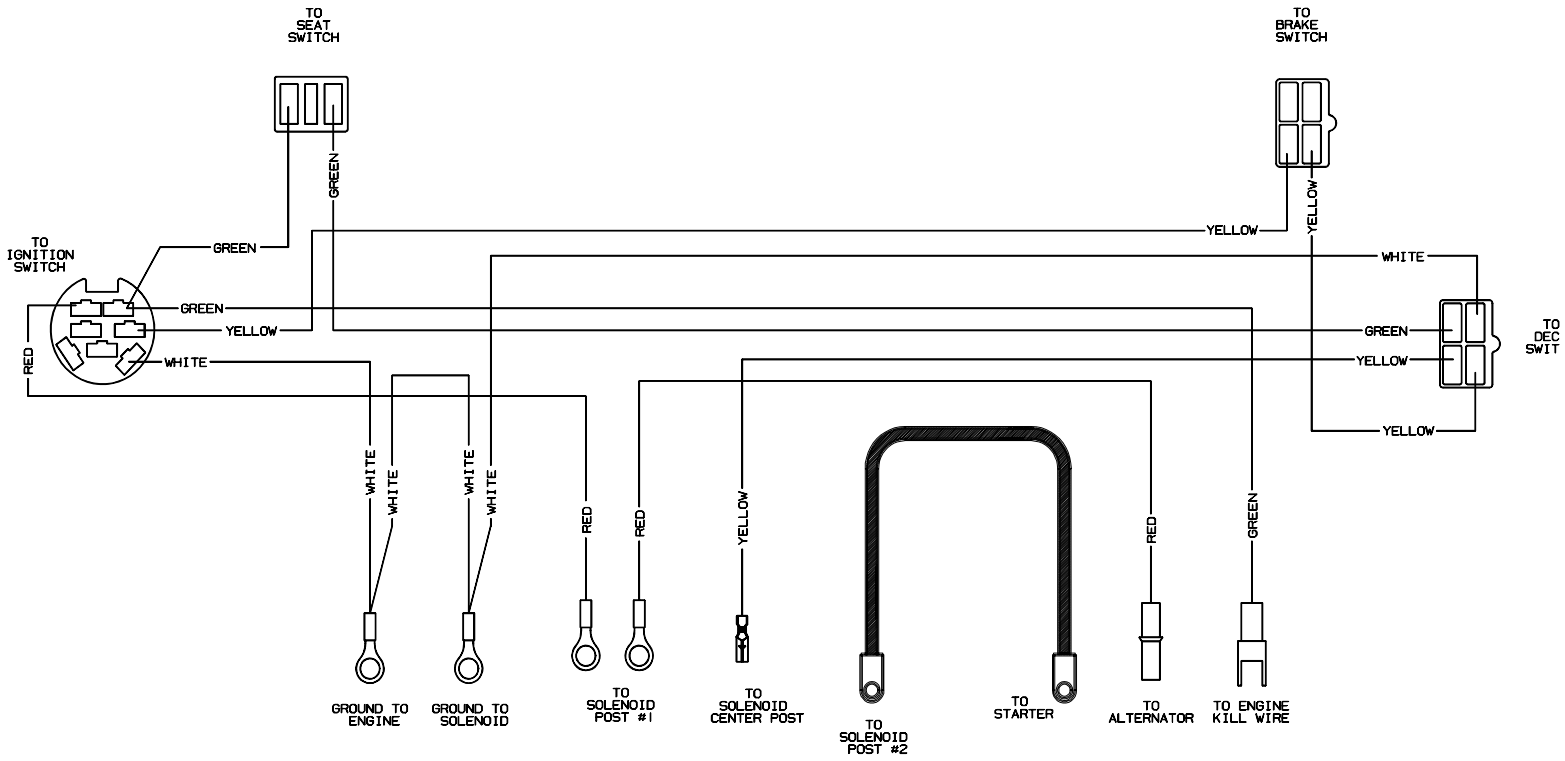

MODEL YEAR 2004

ZTR 9-75

30" ZEETER TRANSAXLE

MODEL YEAR 2004

ZTR 9-75

ZEETER 30" MOWER DECK

HUB ASSEMBLY - 13220

MOWER DECK ASSEMBLY - 14112

WIRING LOOM - 14087
 (INCLUDES SOL. TO STARTER 4210)

BATTERY CABLE - 4465
 BATTERY GROUND CABLE - 4216

WIRING KIT - 14118