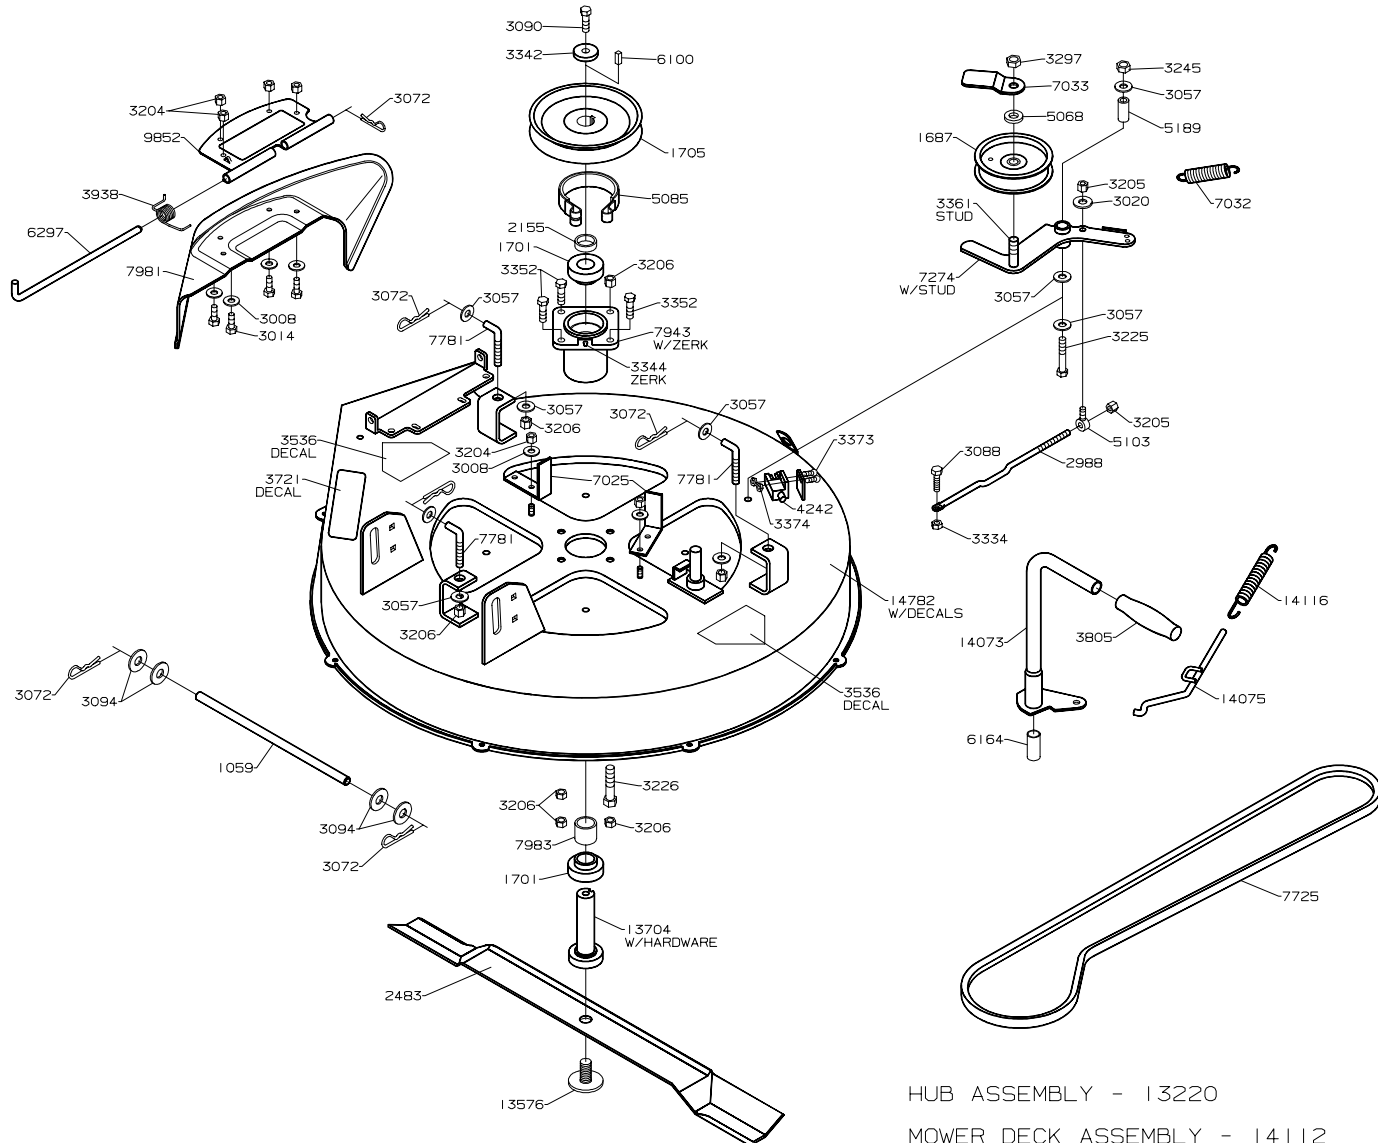

MODEL YEAR 2004

ZTR 9-75

30" ZEETER TRANSAXLE

MODEL YEAR 2004

ZTR 9-75

ZEETER 30" MOWER DECK

HUB ASSEMBLY - 13220

MOWER DECK ASSEMBLY - 14112

WIRING LOOM - 14087
 (INCLUDES SOL. TO STARTER 4210)

BATTERY CABLE - 4465
 BATTERY GROUND CABLE - 4216

WIRING KIT - 14118