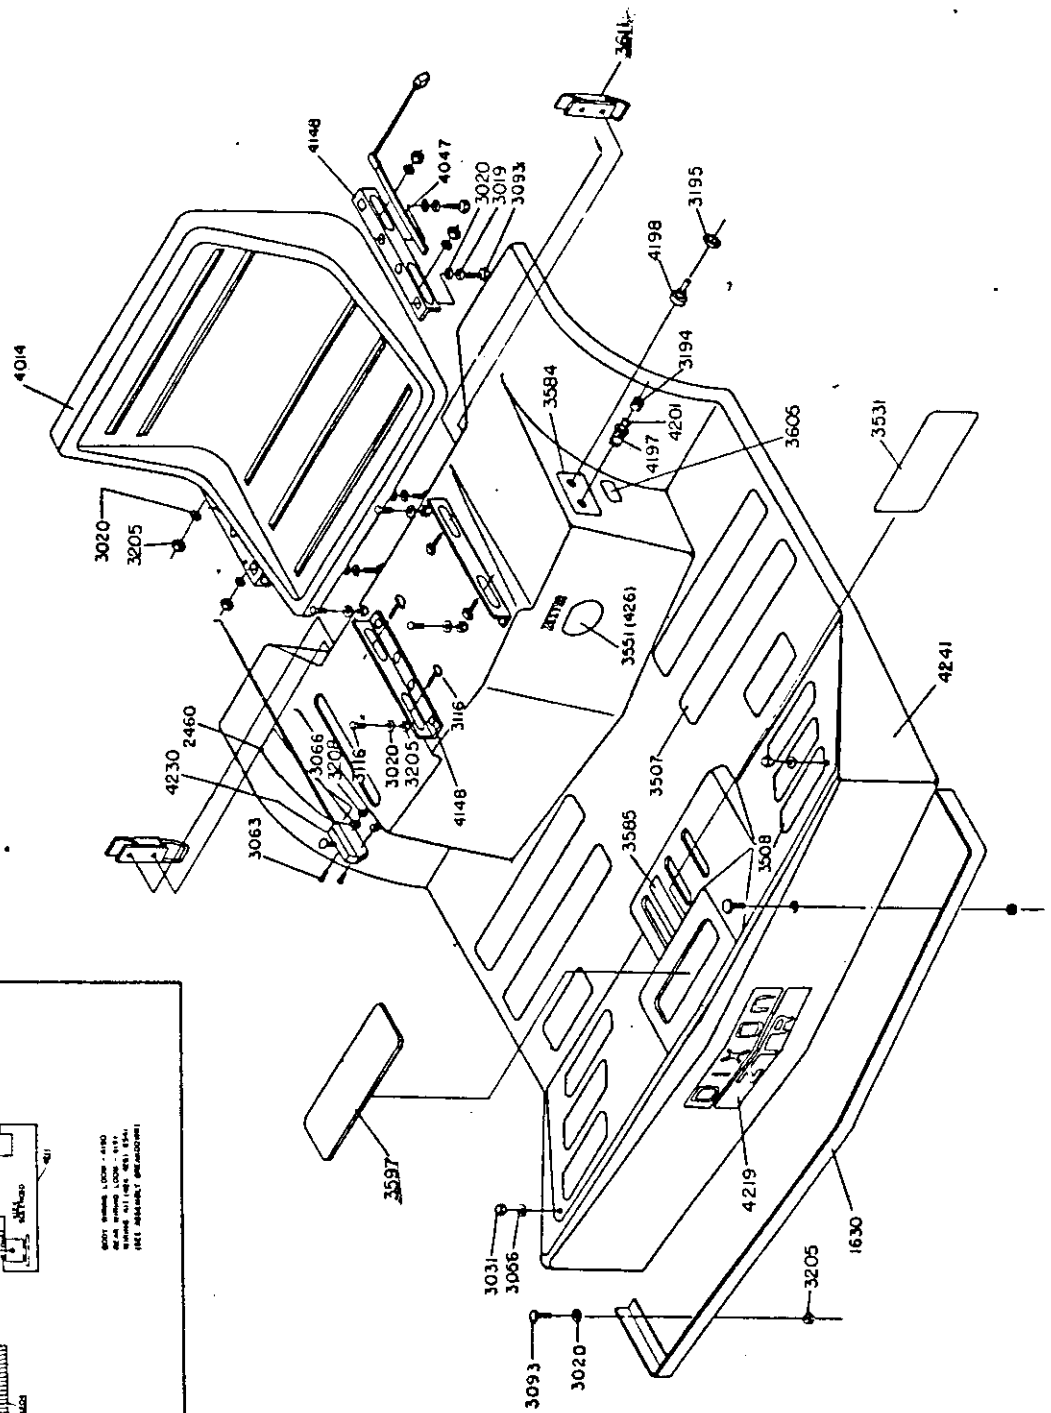

Model ZTR 426