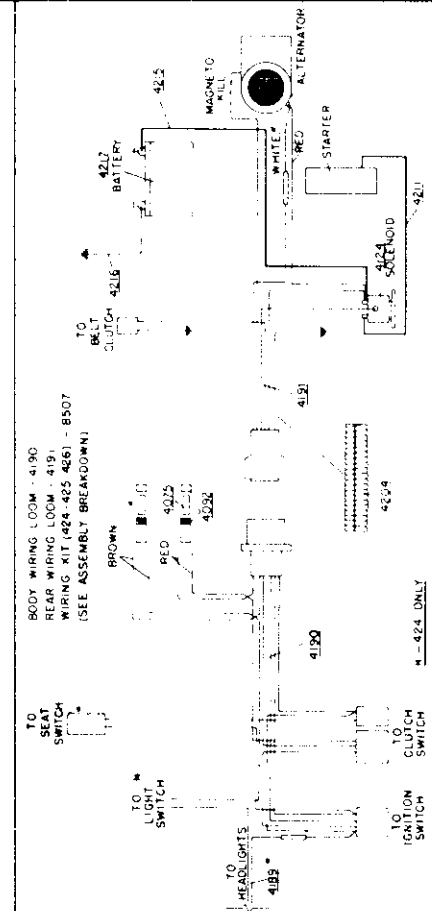

BODY WIRING LOOM - 4190

REAR WIRING LOOM - 4191

WIRING KIT (424-425-426) - 8507

(SEE ASSEMBLY BREAKDOWN)

TO SEAT SWITCH

TO LIGHT SWITCH

TO HEADLIGHTS

TO IGNITION SWITCH

RED

WHITE

GREEN

BROWN

TO STARTER

Model ZTR 426

Model ZTR 426

SEE MODEL 426 - 410
 WITH MODEL 426 - 411
 WITH MODEL 426 - 414
 WITH MODEL 426 - 415
 (SEE SEPARATE PARAGRAPHS)