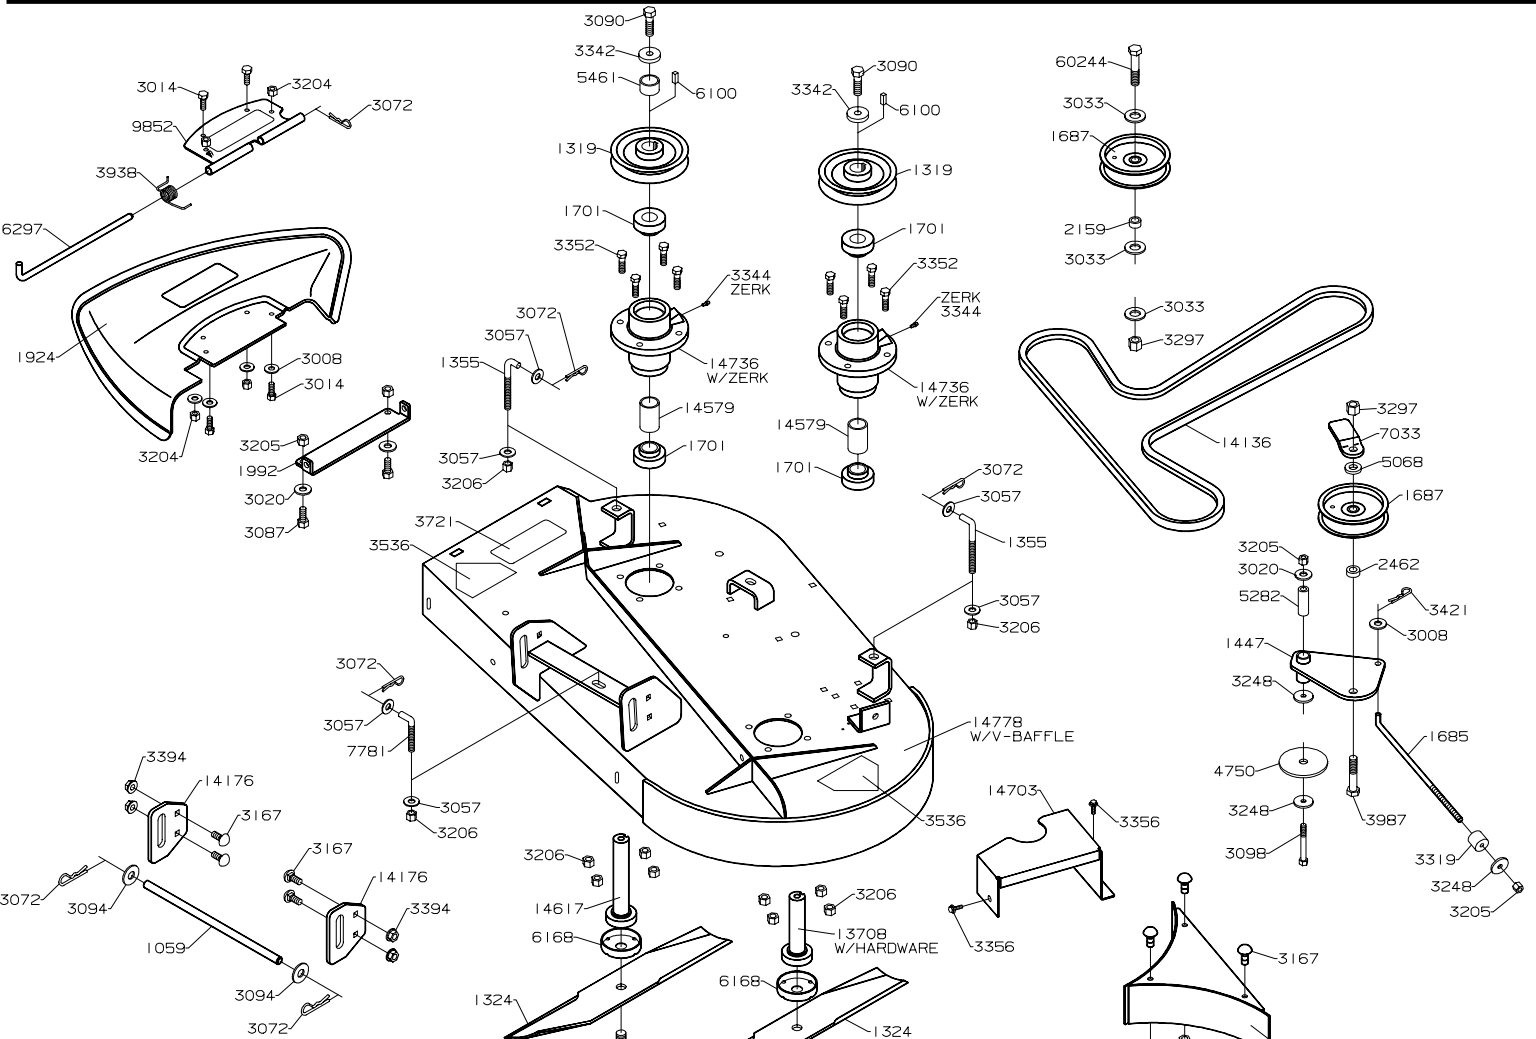

MODEL YEAR 2004

ZTR 13-90

36" ZEETER HL CHASSIS

MODEL YEAR 2004

ZTR 13-90

ZEETER HL 36" MOWER DECK

RIGHT HUB ASSEMBLY - 14786
LEFT HUB ASSEMBLY - 14787

MOWER DECK ASSEMBLY - 14113

1351 : High-Lift kniv højre
1352 : High-Lift kniv venstre

WIRING LOOM - 16192
 (INCLUDES SOL. TO STARTER 4210)
 BATTERY CABLE - 4465
 BATTERY GROUND CABLE - 4216