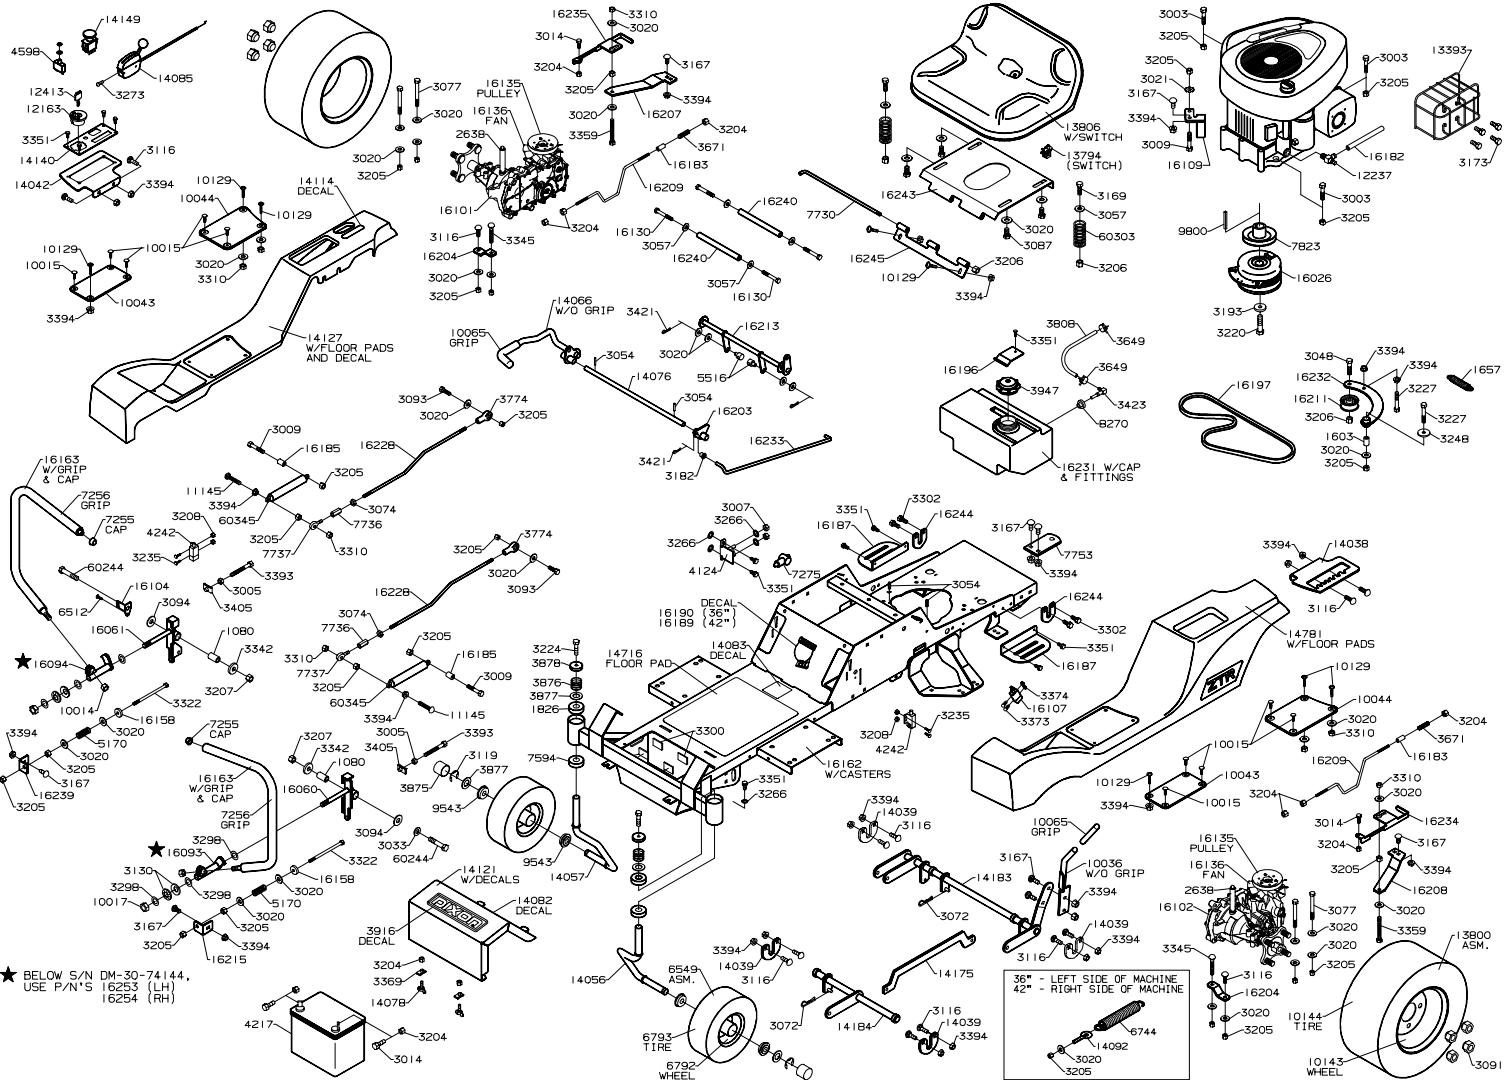

MODEL YEAR 2004

ZTR 13-90

36" ZEETER HL CHASSIS

MODEL YEAR 2004

ZTR 13-90

ZEETER HL 36" MOWER DECK

RIGHT HUB ASSEMBLY - 14786
LEFT HUB ASSEMBLY - 14787

MOWER DECK ASSEMBLY - 14113

1351 : High-Lift kniv højre
1352 : High-Lift kniv venstre

WIRING LOOM - 16192
 (INCLUDES SOL. TO STARTER 4210)
 BATTERY CABLE - 4465
 BATTERY GROUND CABLE - 4216