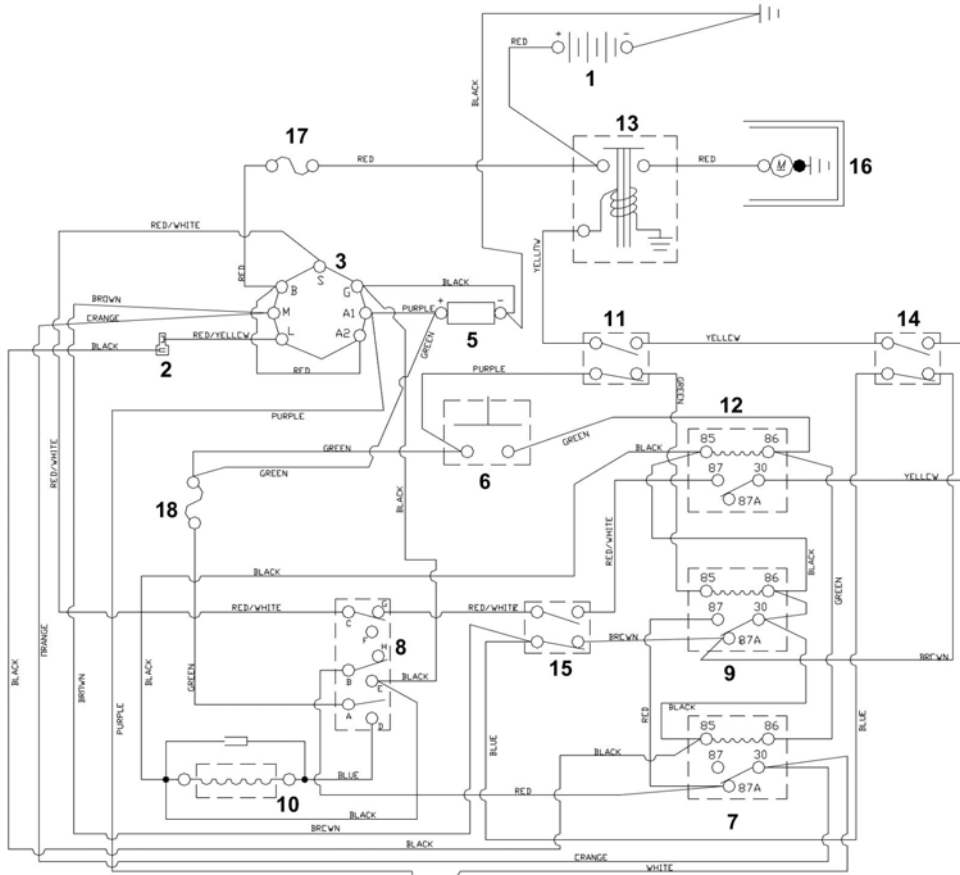

6. Seat unoccupied   8. Blade switch in OFF position
  11. Brake switch OFF pos.   14-15. Motion control levers OUT

1. Battery
2. Accessory outlet
3. Key switch
4. To engine pigtail
5. Hour meter
6. Seat switch
7. Run relay
8. Blade switch
9. Brake relay
10. Electric clutch
11. Brake switch
12. Start relay
13. Starter solenoid
14. Left motion control lever
15. Right motion control lever
16. Starter
17. 20 AMP fuse
18. 7.5 fuse
19. Diode
20. Voltage regulator
21. Fuel shut-off solenoid
22. Ignition

PTO SWITCH	
POSITION	CIRCUIT
OFF	C + G, B + H
ON	C + F, B + E, A + D