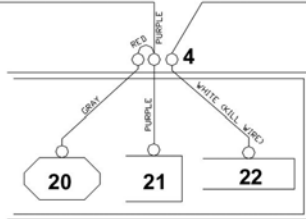

ENGINE
(REFER TO ENGINE MANUAL FOR MORE DETAIL)

NON-REMOVABLE CONNECTIONS   REMOVABLE CONNECTIONS