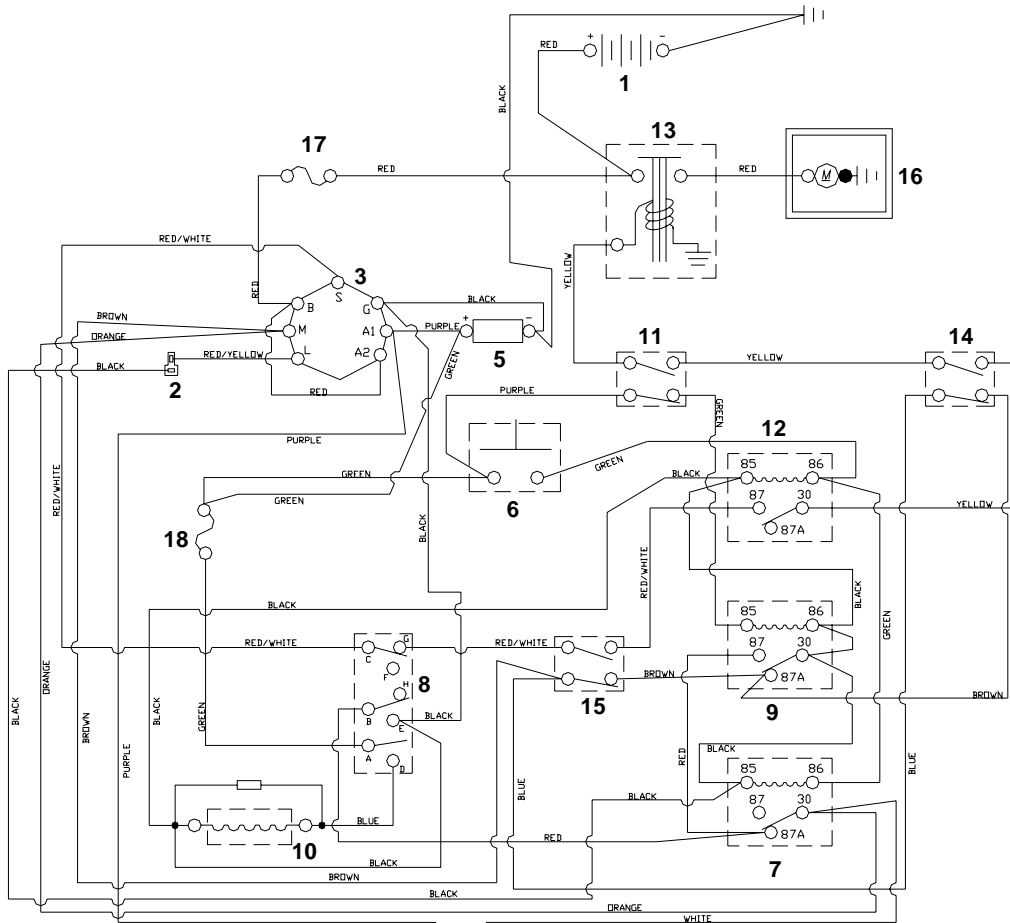

6. Seat unoccupied   8. Blade switch in OFF position
  11. Brake switch OFF pos.   14-15. Motion control levers OUT

1. Battery
2. Accessory outlet
3. Key switch
4. To engine pigtail
5. Hour meter
6. Seat switch
7. Run relay
8. Blade switch
9. Brake relay
10. Electric clutch
11. Brake switch
12. Start relay
13. Starter solenoid
14. Left motion control lever
15. Right motion control lever
16. Starter
17. 20 AMP fuse
18. 7.5 fuse
19. Diode
20. Voltage regulator
21. Fuel shut-off solenoid
22. Ignition

PTO SWITCH

POSITION	CIRCUIT
OFF	C + G, B + H
ON	C + F, B + E, A + D