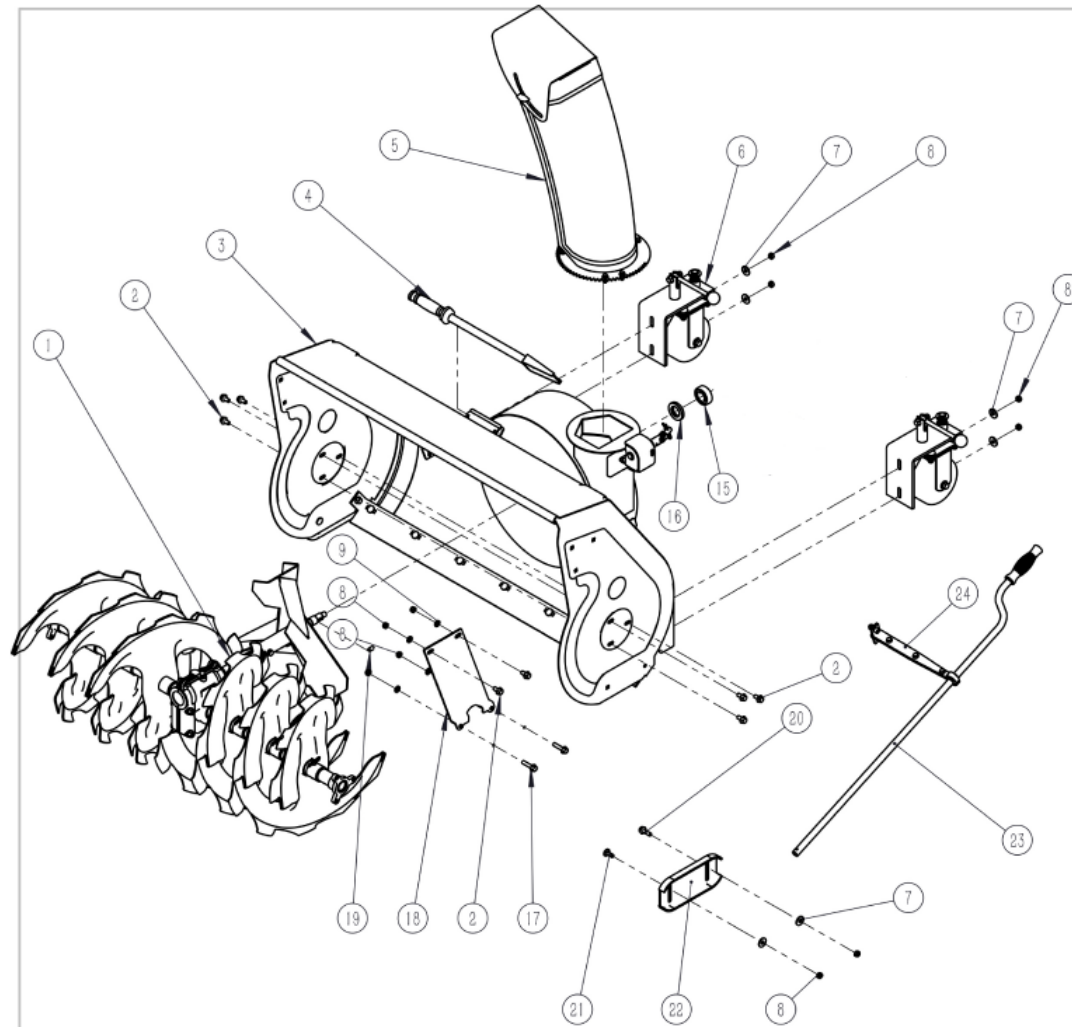

Illustration A

Model: Snow thrower Pro Trac 1350 Part No.90061178 Year: 2023

Illustration B

Snow thrower

Illustration C

Snow thrower

Illustration D

Snow thrower