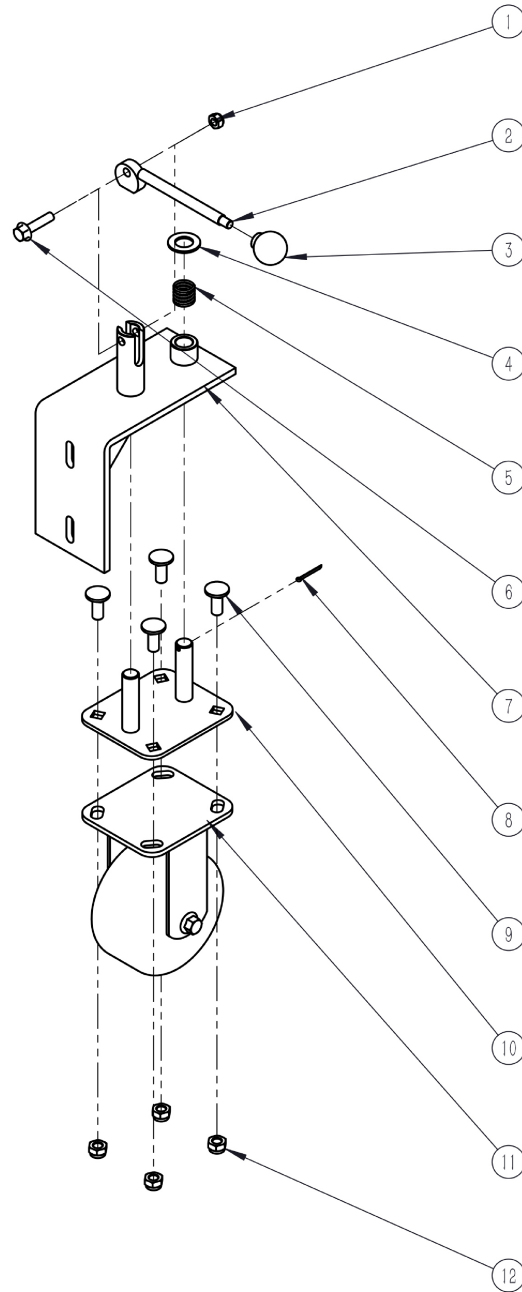

Illustration F

Snow thrower