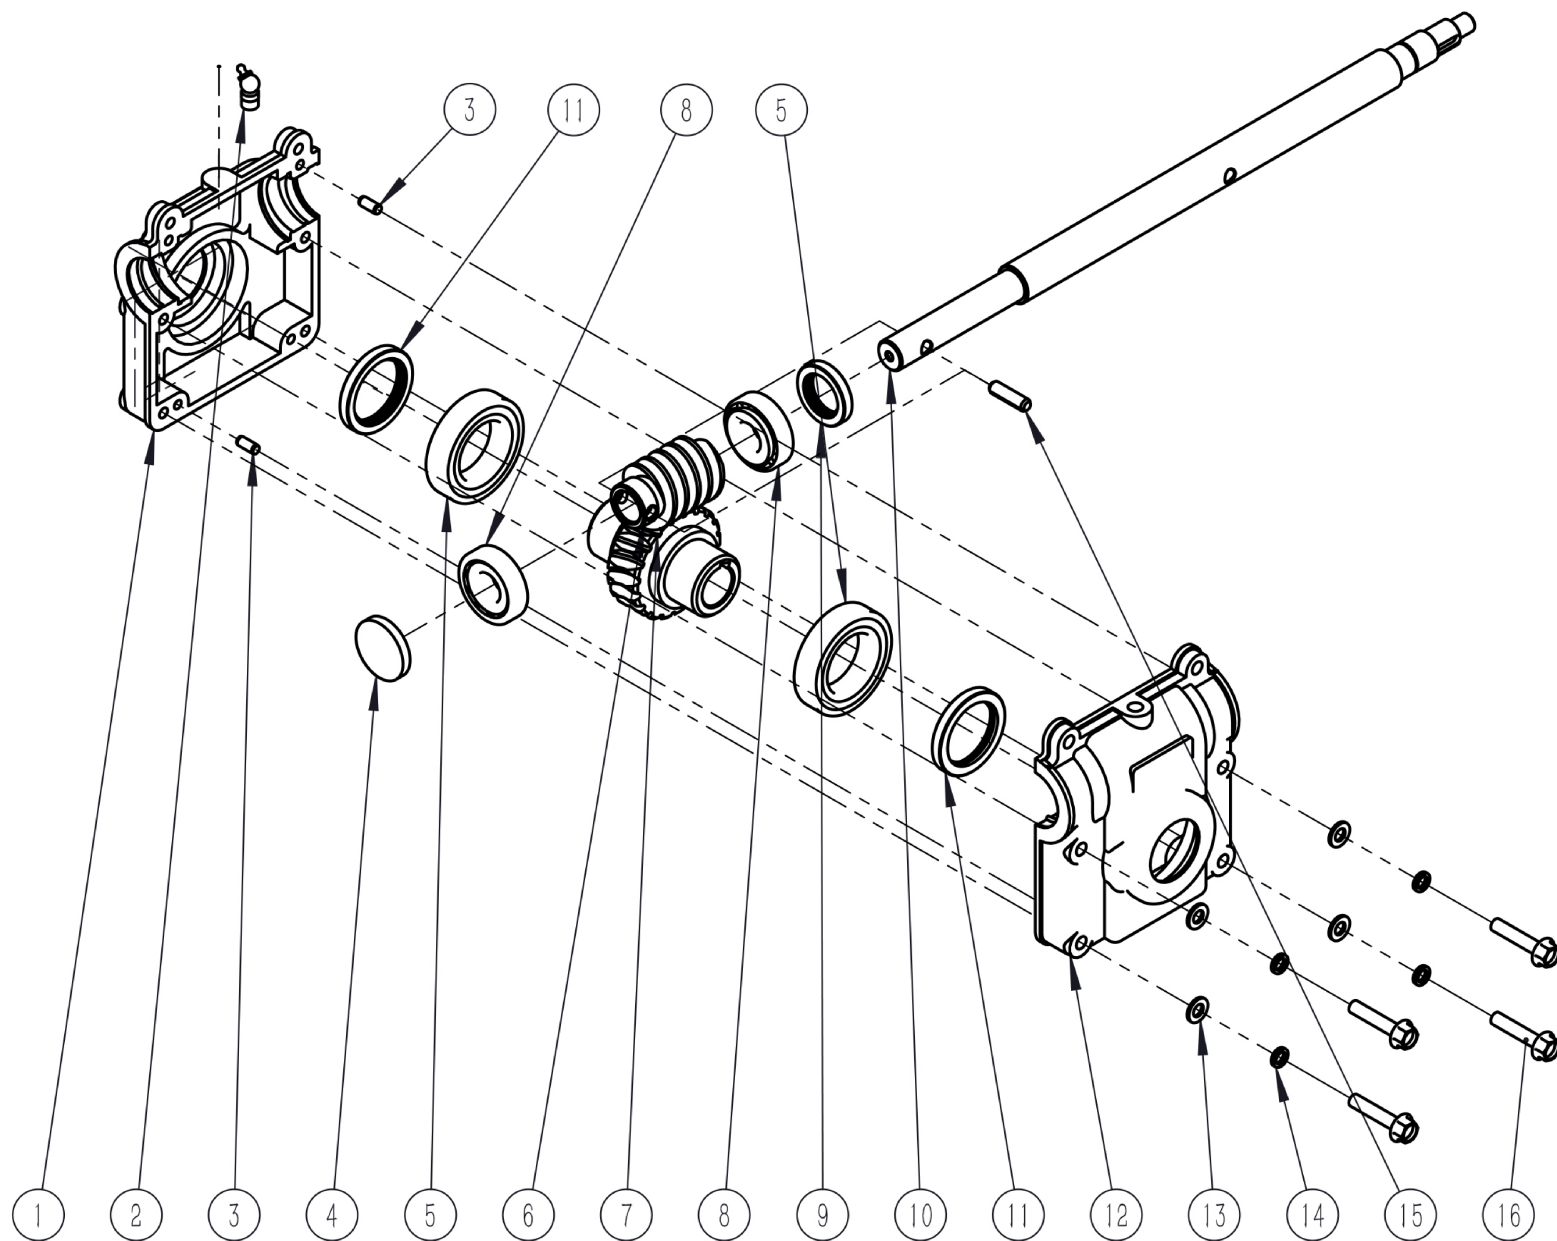

Illustration D

Snow thrower