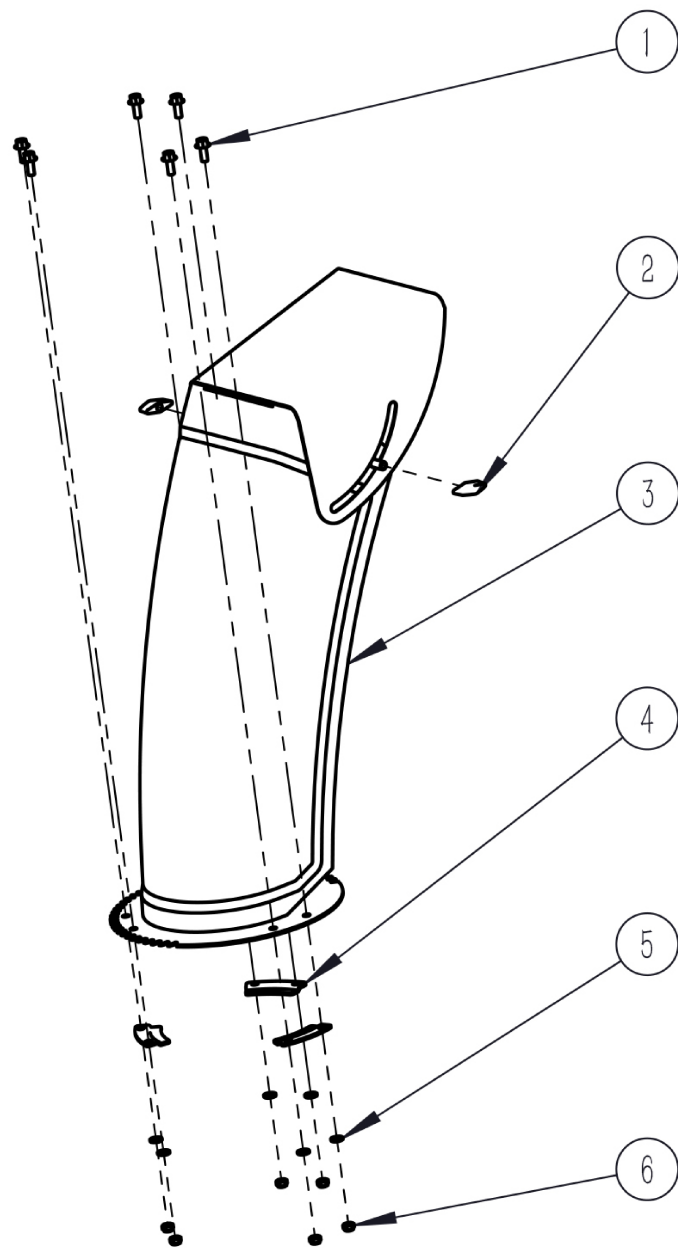

Illustration E

Snow thrower