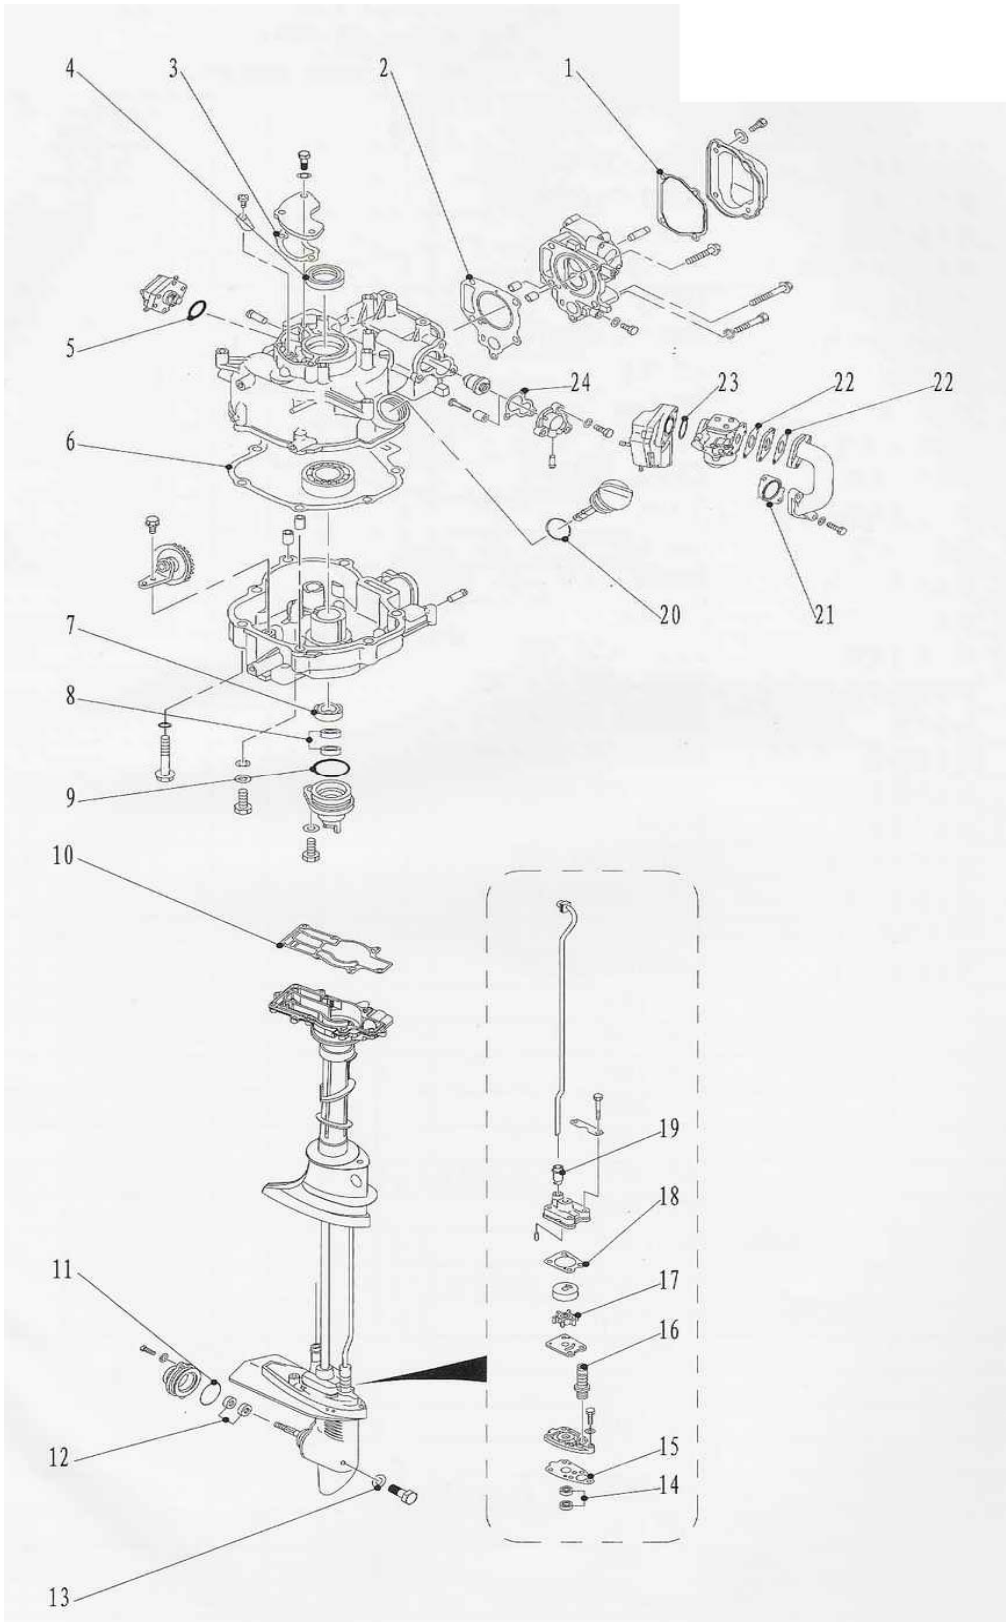

POS	QTY	PARTNUMBER	BESKRIVELSE	DESCRIPTION
1	1	408886	PAKNING	CYLINDERCOVER GASKET
2	1	408889	PAKNING	GASKET
3	1	408846	PAKNING	GASKET
4	1	408845	PAKDÅSE 25X40X5	OIL SEAL 25X40X5
5	1	408911	O-RING	O-RING
6	1	408851	PAKNING	CRANK CASE GASKET
7	1	408852	PAKDÅSE 20X30X7	OIL SEAL 20X30X7
8	2	408853	PAKDÅSE 10.8X21X7	OIL SEAL 10.8X21X7
9	1	408854	O-RING	O-RING
10	1	408785	PAKNING	GASKET, ENGINE
11	1	408813	O-RING	O-RING
12	2	408812	PAKDÅSE 13X22X7	OIL SEAL 13X22X7
13	3	408817	PAKNING	GASKET
14	2	408808	PAKDÅSE	OIL SEAL
15	1	408807	PAKNING	GASKET
16	1	408803	RØR	RUBBER JACKET, SHIFT ROD
17	1	408801	IMPELLER	IMPELLER
18	1	408799	PAKNING	GASKET
19	1	408796	RØR	RUBBER TUBE, WATER PUMP
20	1	408858	O-RING	O-RING
21	1	408932	PAKNING	GASKET
22	2	408926	PAKNING	GASKET, CARBURETOR
23	1	408925	O-RING 2X24X31	O-RING 2X24X031
24	1	408896	PAKNING	GASKET, THERMOSTAT