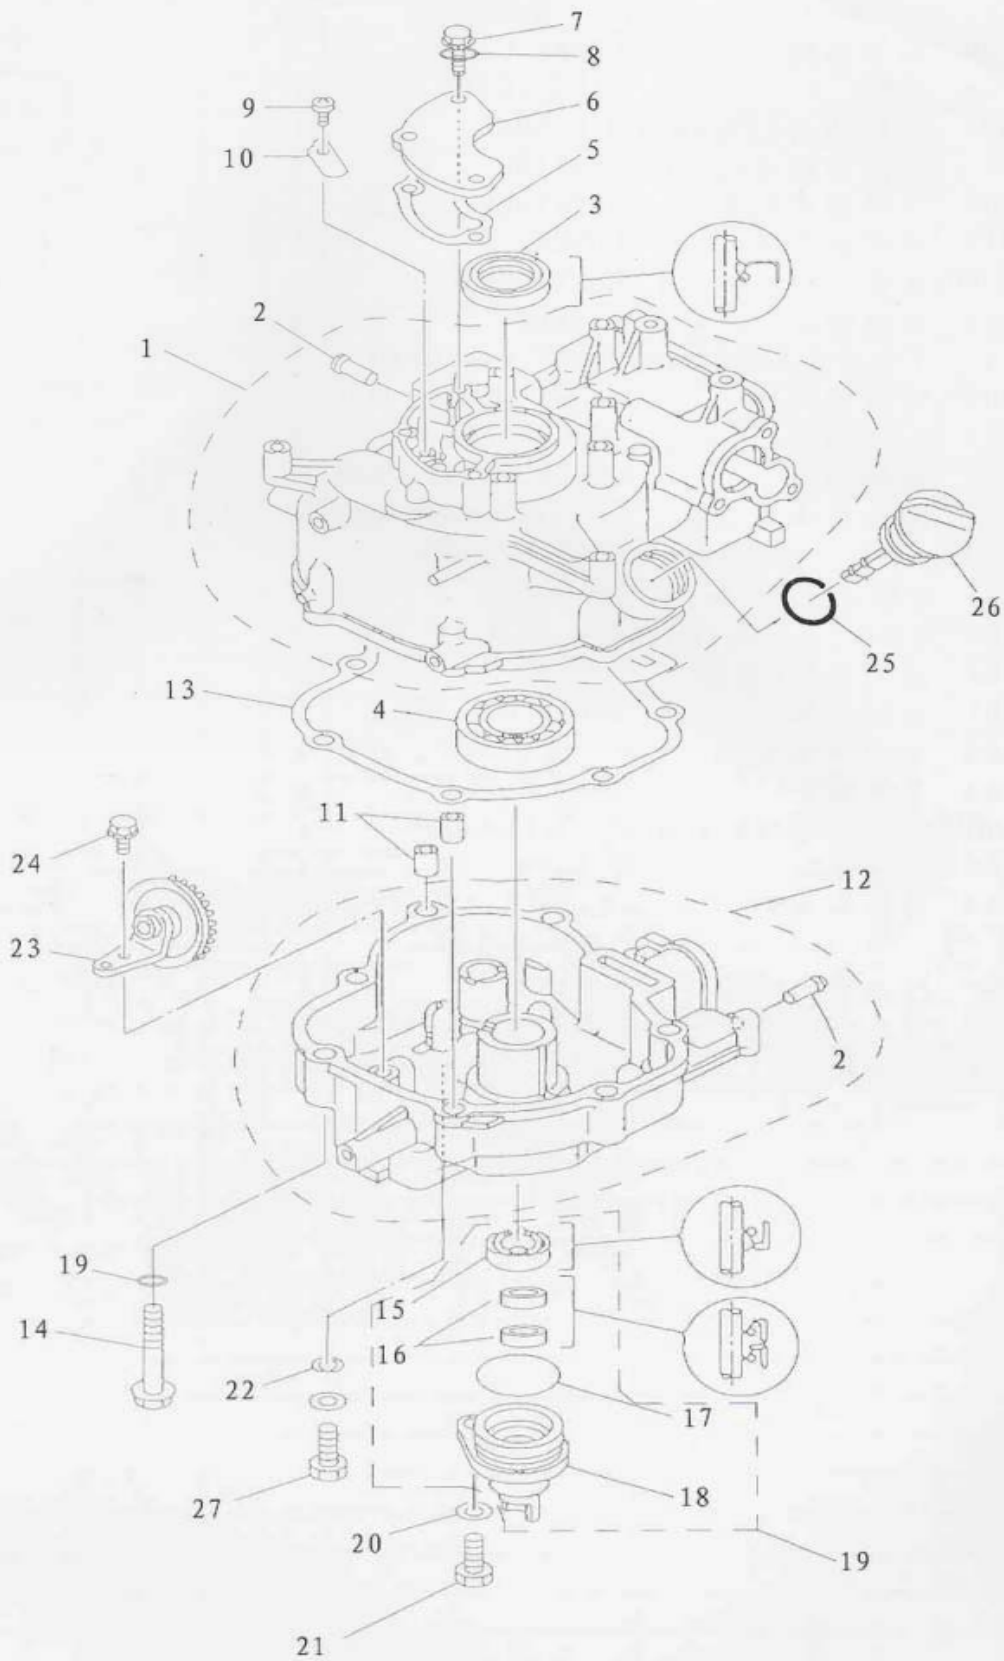

POS	QTY	PARTNUMBER	BESKRIVELSE	DESCRIPTION
1	1	408843	KRUMTAPHUS ØVRE	CRANK CASE
2	1	408844	RØR	PIPE, JOINT
3	1	408845	PAKDÅSE 25X40X5	OIL SEAL 25X40X5
4	1	408811	KUGLELEJE 6004 C2	BEARING 6004 C2
5	1	408846	PAKNING	GASKET
6	1	408847	DÆKSEL	COVER
7	3	290464	FLANGEBOLT M6X14	FLANGEBOLT M6X14
8	3	90102309	PLANSKIVE M6	WASHER M6
9	1	408848	MASKINSKRUE M4X6	SCREW, PAN HEAD M4X6
10	1	408845	PAKDÅSE 25X40X5	OIL SEAL 25X40X5
11	2	408849	STYREBØS Ø10X8.4X14	HOLLOW PIN Ø10X8.4X14
12	1	408850	KRUMTAPHUS NEDRE	COVER, CRANK CASE
13	1	408851	PAKNING	CRANK CASE GASKET
14	7	90122162	FLANGEBOLT M8X50	FLANGEBOLT M8X50
15	1	408852	PAKDÅSE 20X30X7	OIL SEAL 20X30X7
16	2	408853	PAKDÅSE 10.8X21X7	OIL SEAL 10.8X21X7
17	1	408854	O-RING	O-RING
18	1	408855	HUS	OILSEAL HOUSING
19	1	408856	HUS KOMPLET	OIL SEAL HOUSING ASSY
20	8	90102310	PLANSKIVE M8	WASHER M8
21	1	90122150	FLANGEBOLT M8X20	FLANGEBOLT 8X16MM
22	1	90102310	PLANSKIVE M8	WASHER M8
23	1	408857	TANDHJUL	GEAR ASSY
24	1	90122131	FLANGEBOLT M6X20	FLANGEBOLT M6X20
25	1	408858	O-RING	O-RING
26	1	408859	OLIEPIND	PLUG WITH DIPSTICK
27	1	408860	BUNDPROP	OILDRAIN SCREW