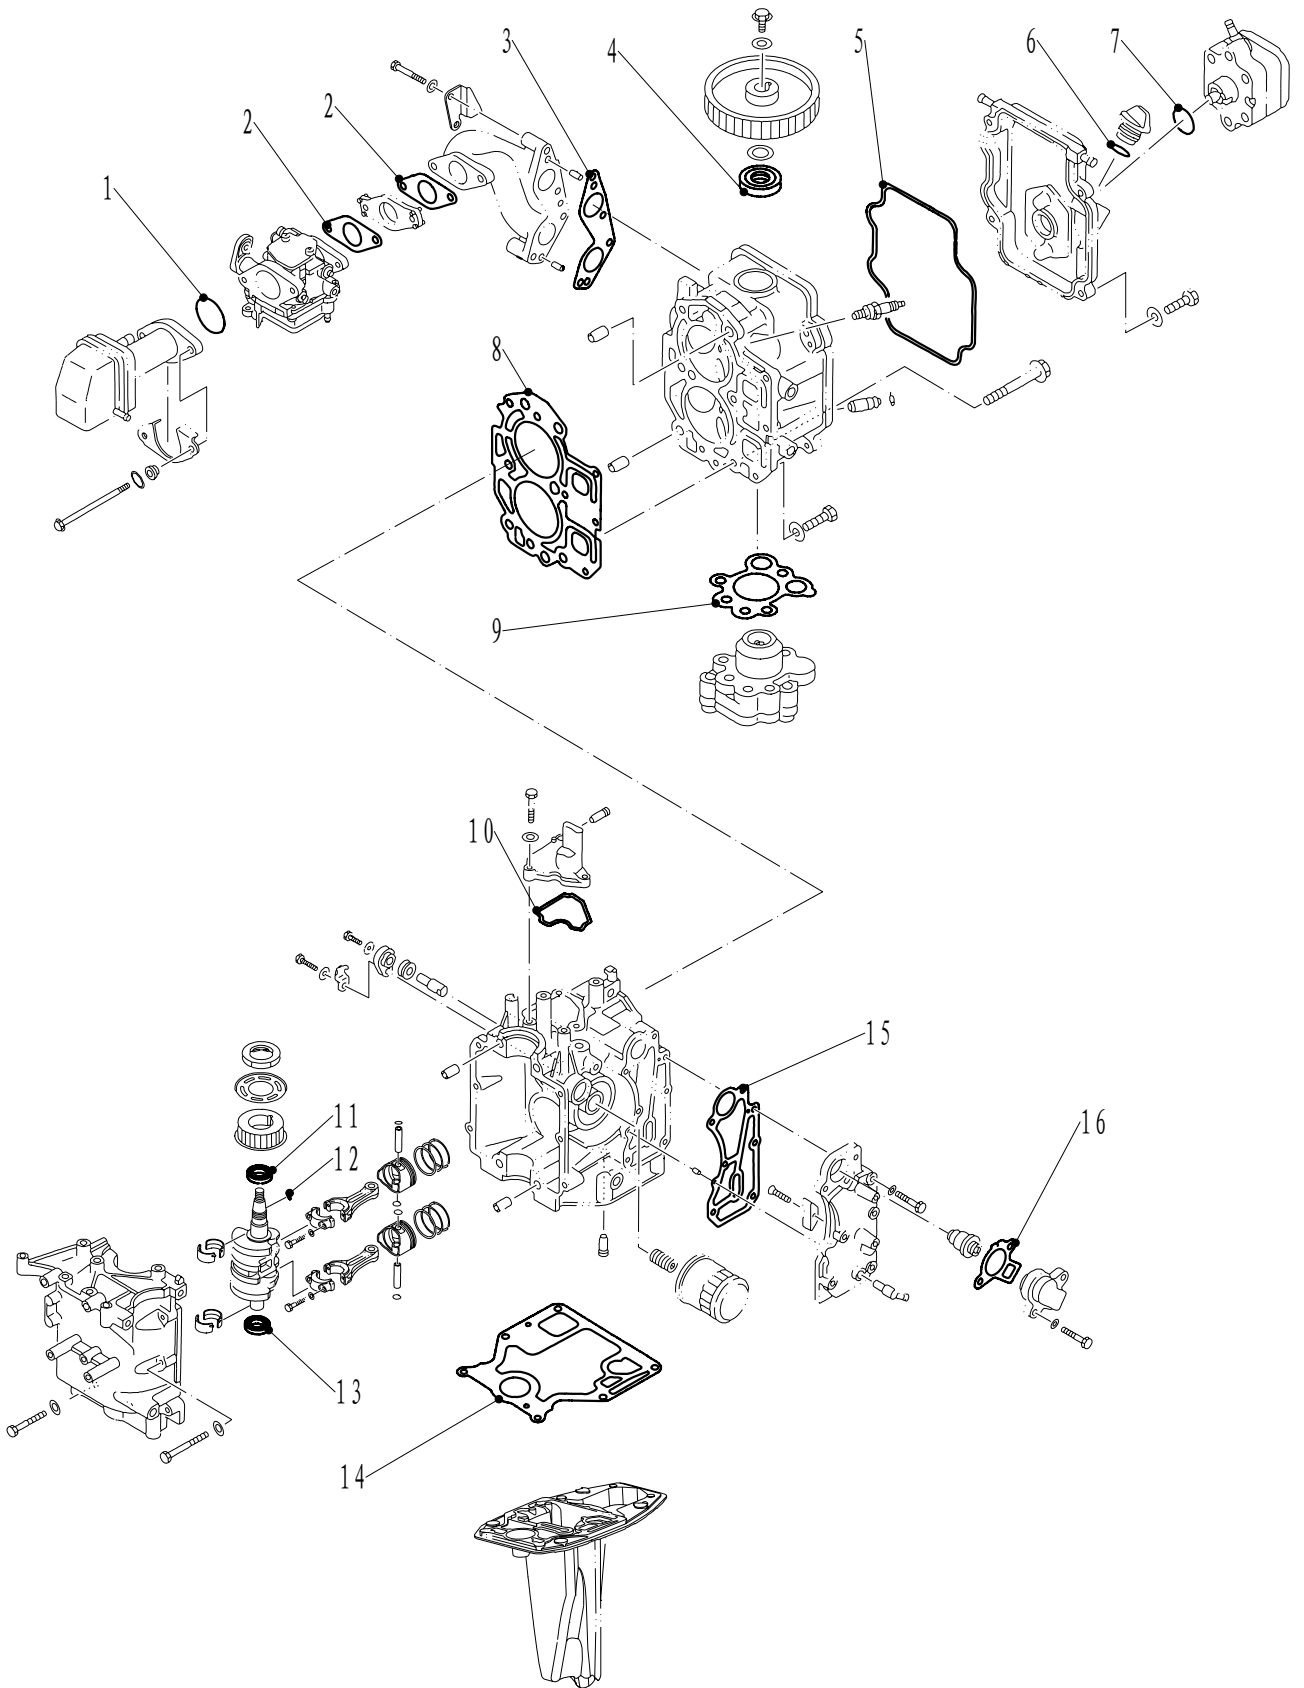

POS	QTY	PARTNUMBER	BESKRIVELSE	DESCRIPTION
1	1	409794	O-RING 35.5X1.8	O-RING 35.5X1.8
2	2	409788	PAKNING	GASKET
3	1	409787	PAKNING	GASKET, MANIFOLD
4	1	409870	PAKDÅSE 18X35X7	OIL SEAL 18X35X7 R
5	1	409841	VENTILDÆKSELPAKNING	VALVECOVERGASKET
6	1	409936	O-RING	O-RING
7	1	409879	O-RING	O-RING
8	1	409837	TOPPAKNING	HEADGASKET
9	1	409872	PAKNING	MAT, QIRPROOF
10	1	409811	PAKNING	BREATHER GASKET
11	1	409826	PAKDÅSE 25X40X65L	OIL SEAL A 25X40X65L
12	1	409860	NOT	KEY, WOODRUFF
13	1	409835	PAKDÅSE B35X47X6.5R	OIL SEAL B 35X47X6.5 R
14	1	409823	PAKNING	GASKET, ENGINE
15	1	409814	PAKNING	GASKET, EXHAUST OUTER COVER
16	1	409812	PAKNING	GASKET, THERMOSTAT