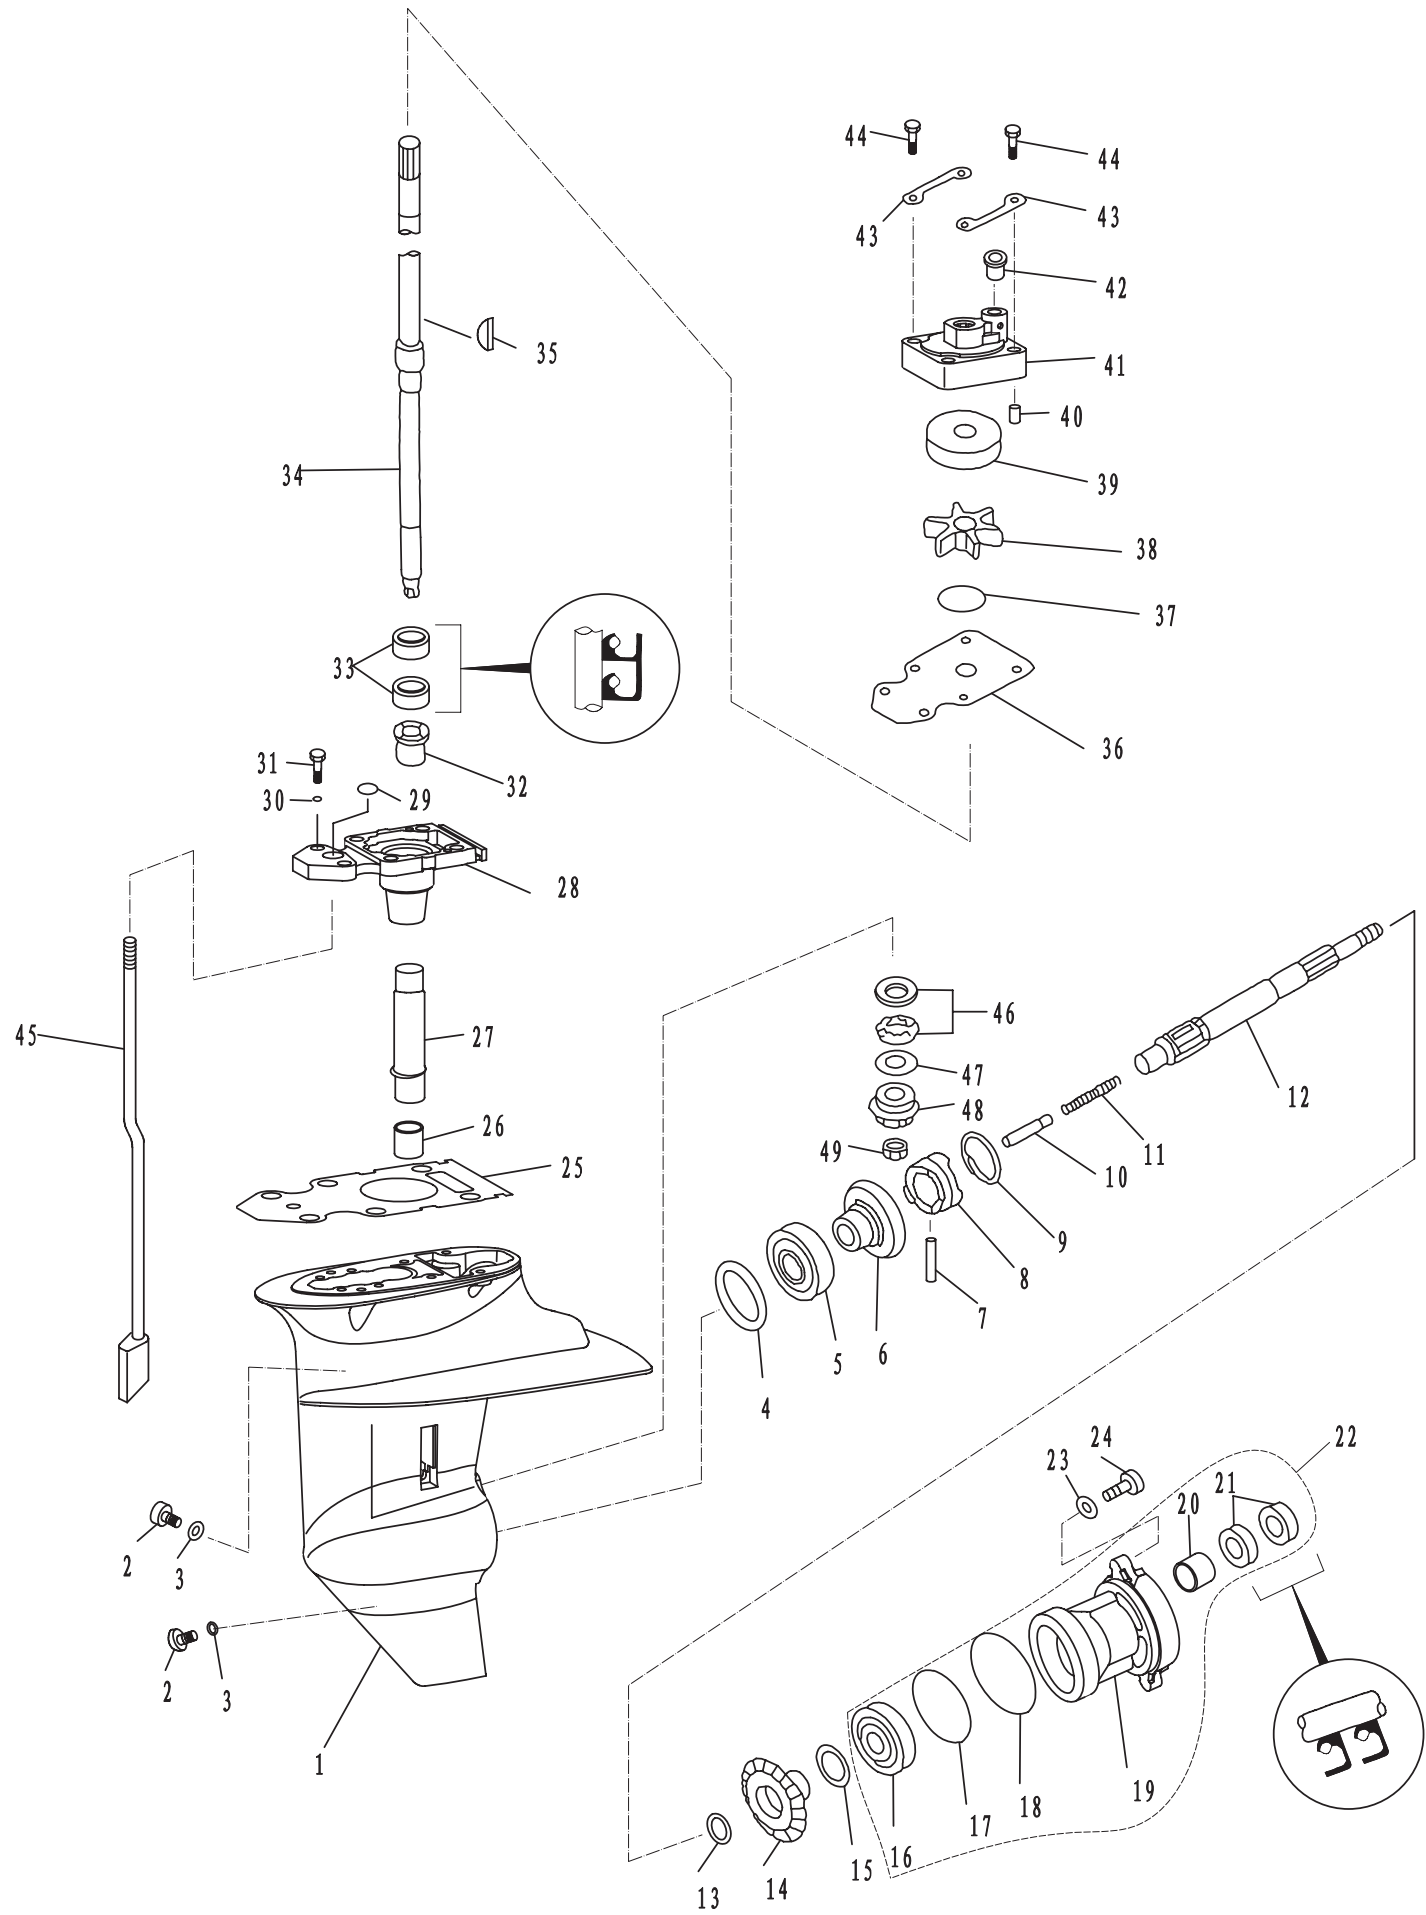

POS	QTY	PARTNUMBER	BESKRIVELSE	DESCRIPTION
1	1	409709	GEARHUS	LOWER CASING
2	2	408816	OLIEPROP	OILDRAIN SCREW
3	2	408817	PAKNING	GASKET
4	1	409710	SHIM (T:0.10MM)	SHIM (T:0.10MM)
4	1	409711	SHIM (T:0.12MM)	SHIM (T:0.12MM)
4	1	409712	SHIM (T:0.15MM)	SHIM (T:0.15MM)
4	1	409713	SHIM (T:0.18MM)	SHIM (T:0.18MM)
4	1	409714	SHIM (T:0.30MM)	SHIM (T:0.30MM)
4	1	409715	SHIM (T:0.40MM)	SHIM (T:0.40MM)
4	1	409716	SHIM (T:0.50MM)	SHIM (T:0.50MM)
5	1	409717	KUGLELEJE	BEARING
6	1	409718	TANDHJUL	GEAR, FORWARD
7	1	409719	LÅSEPAL	LOCKPIN
8	1	409720	KLO KOBLING	CLUTCH
9	1	409721	SEEGERRING	RING, CLUTCH
10	1	409722	STIFT	PLUNGER, SHIFT
11	1	409723	FJEDER	SPRING
12	1	409724	UDGANGSAKSEL	PROPELLER SHAFT
13	1	409725	SKIVE	WASHER, REVERSE GEAR
14	1	409726	TANDHJUL	GEAR, REVERSE
15	1	409727	SHIM (T:0.10MM)	SHIM (T:0.10MM)
15	1	409728	SHIM (T:0.20MM)	SHIM (T:0.20MM)
15	1	409729	SHIM (T:0.30MM)	SHIM (T:0.30MM)
15	1	409730	SHIM (T:0.40MM)	SHIM (T:0.40MM)
15	1	409731	SHIM (T:0.50MM)	SHIM (T:0.50MM)
16	1	90200248	KUGLELEJE 6005 RS	BALL BEARING
17	1	409732	O-RING	O-RING
18	1	409733	O-RING	O-RING
19	1	409734	DÆKSEL GEARHUS	COVER GEARHOUSING
20	1	409735	KUGLELEJE	BEARING 17BM2312
21	2	409736	PAKDÅSE 17X30X6	OIL SEAL 17X30X6
22	1	409737	DÆKSEL MED TANDHJUL, LEJER	COVER ASSY, LOWER CASING
23	2	90102309	PLANSKIVE M6	WASHER M6
24	2	90122131	FLANGEBOLT M6X20	FLANGEBOLT M6X20
25	1	409738	SKIVE	WASHER
26	1	409739	KUGLELEJE	BEARING F1420
27	1	409740	BØS	BUSH
28	1	409741	PTO STYR	BASE, DRIVE SHAFT
29	1	409742	O-RING	O-RING
30	2	90102310	PLANSKIVE M8	WASHER M8
31	2	90122151	FLANGEBOLT M8X25	FLANGEBOLT M8X25
32	1	409743	KUGLELEJE	BEARING
33	2	409744	PAKDÅSE 20X30X69	OIL SEAL, DRIVE SHAFT 20X30X69
34		409746	AKSEL KORT	DRIVE SHAFT ASSY S
35	1	409747	NOT	KEY, WOODRUFF
36	1	409748	PLADE	OUTER PLATE
37	1	408925	O-RING 2X24X31	O-RING 2X24X031
38	1	409749	IMPELLER	IMPELLER
39	1	409750	IMPELLERHUS	IMPELLER HOUSING