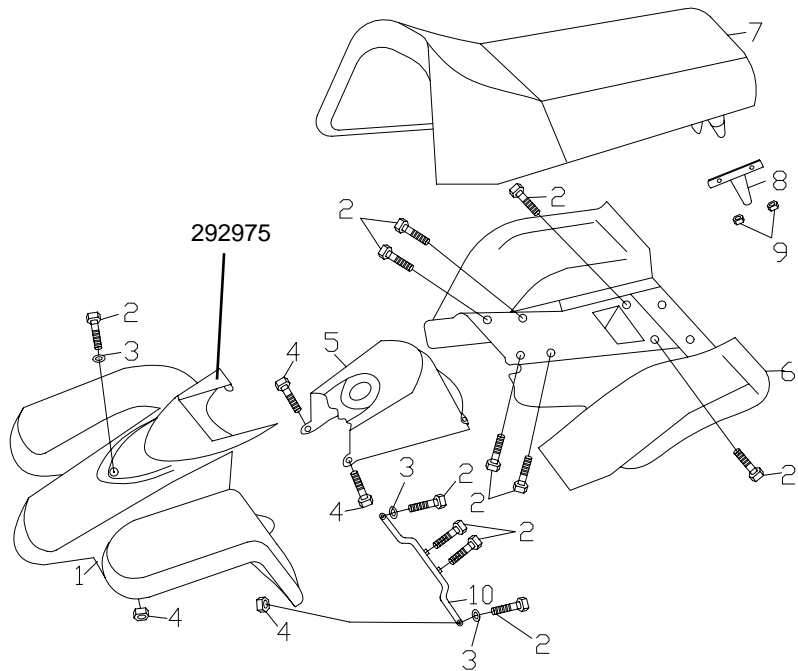

Model		Texas Street Rider 150 MRX		Cover and seat assy
Pos	Vare nr. / Part no.	Qty	Beskrivelse	Description
1	292441	1	Front	Front cover
2	292442	12	Bolt 6x20	Bolt 6x20
3	292443	3	Skive 6mm	Washer 6mm
4	292444	2	Bolt 5x15	Bolt 5x15
5	292445	1	Tank afskærmning	Fuel tank cover
6	292447	1	Bagskærm	Rear cover
7	292448	1	Sæde	Seat
8	292449	1	Sædelås	Lock seat
9	292450	2	Møtrik 6mm	Nut 6m
10	292451	1	Beslag	Support cover