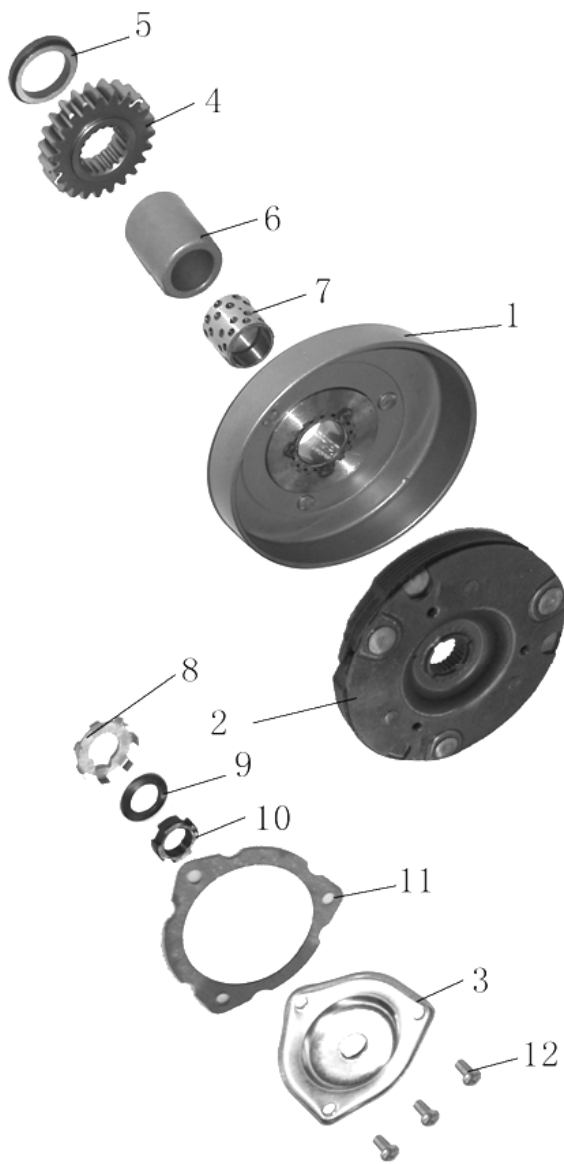

POS	QTY	PARTNUMBER	BESKRIVELSE	DESCRIPTION
1	1	408000	SLYNGKOBLING	CLUTCH ASSY
2	1	408000	SLYNGKOBLING	CLUTCH ASSY
3	1	411114	DÆKSEL	UPPER COVER, CLUTCH
4	1	411115	TANDHJUL	DRIVING GEAR
5	1	411116	BØS Ø20	FIRM BUSH
6	1	411117	BØS	SHAFT SHEATH
7	1	411118	BØS	FIRM SHAFT SHEATH
8	1	411119	SKIVE	WASHER
9	1	411120	SKIVE	DISK WASHER
10	1	411121	MØTRIK M14	FIRM NUT
11	1	411122	PAKNING	GASKET
12	3	90101143	MASKINSKRUE 8.8 5X5 FZ	SCREW M5X5