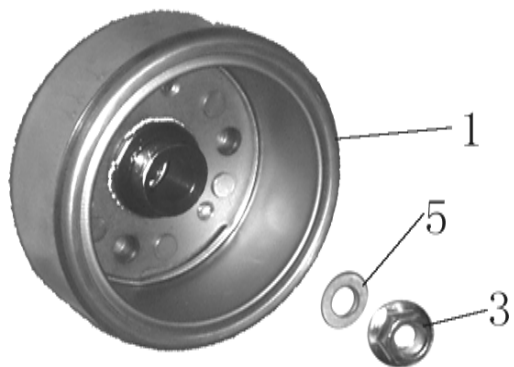

POS	QTY	PARTNUMBER	BESKRIVELSE	DESCRIPTION
1	1	411159	ROTOR	ROTATOR COMP.
2	1	411160	STATOR	STATOR COMP.
3	1	90180953	FLANGEMØTRIK M10	FLANGENUT M12
4	2	90122131	FLANGEBOLT 8.8 M6X20 FZ	FLANGEBOLT M6X20
5	1	90102311	PLANSKIVE M10X22.0X1.25	WASHER M10