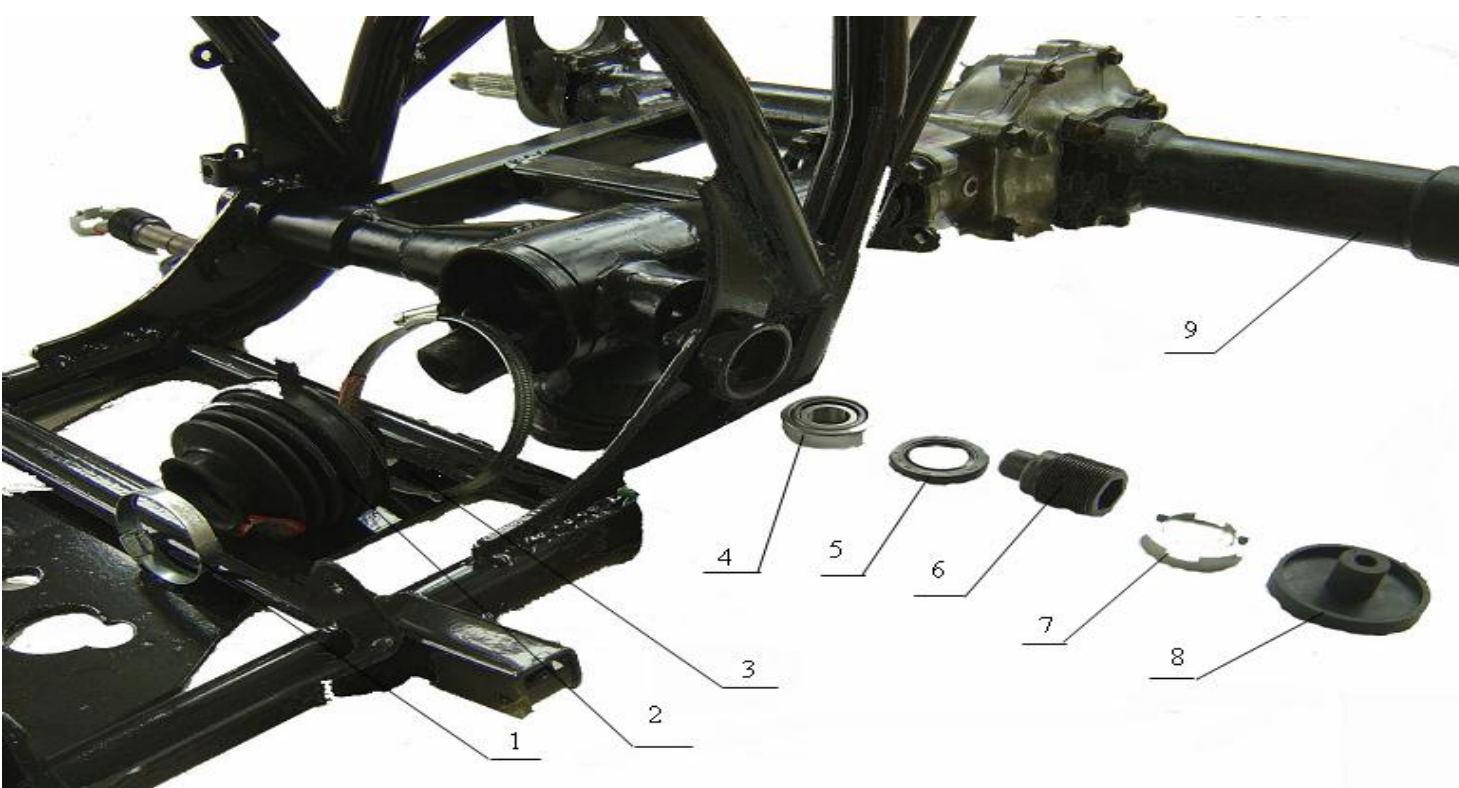

POS	QTY	PARTNUMBER	BESKRIVELSE	DESCRIPTION
1	1	407307	LED	CV JOINT
2	1	407308	LÅSERING	LOCKRING
3	1	407309	NEDGEARING	FRONT REDUCER