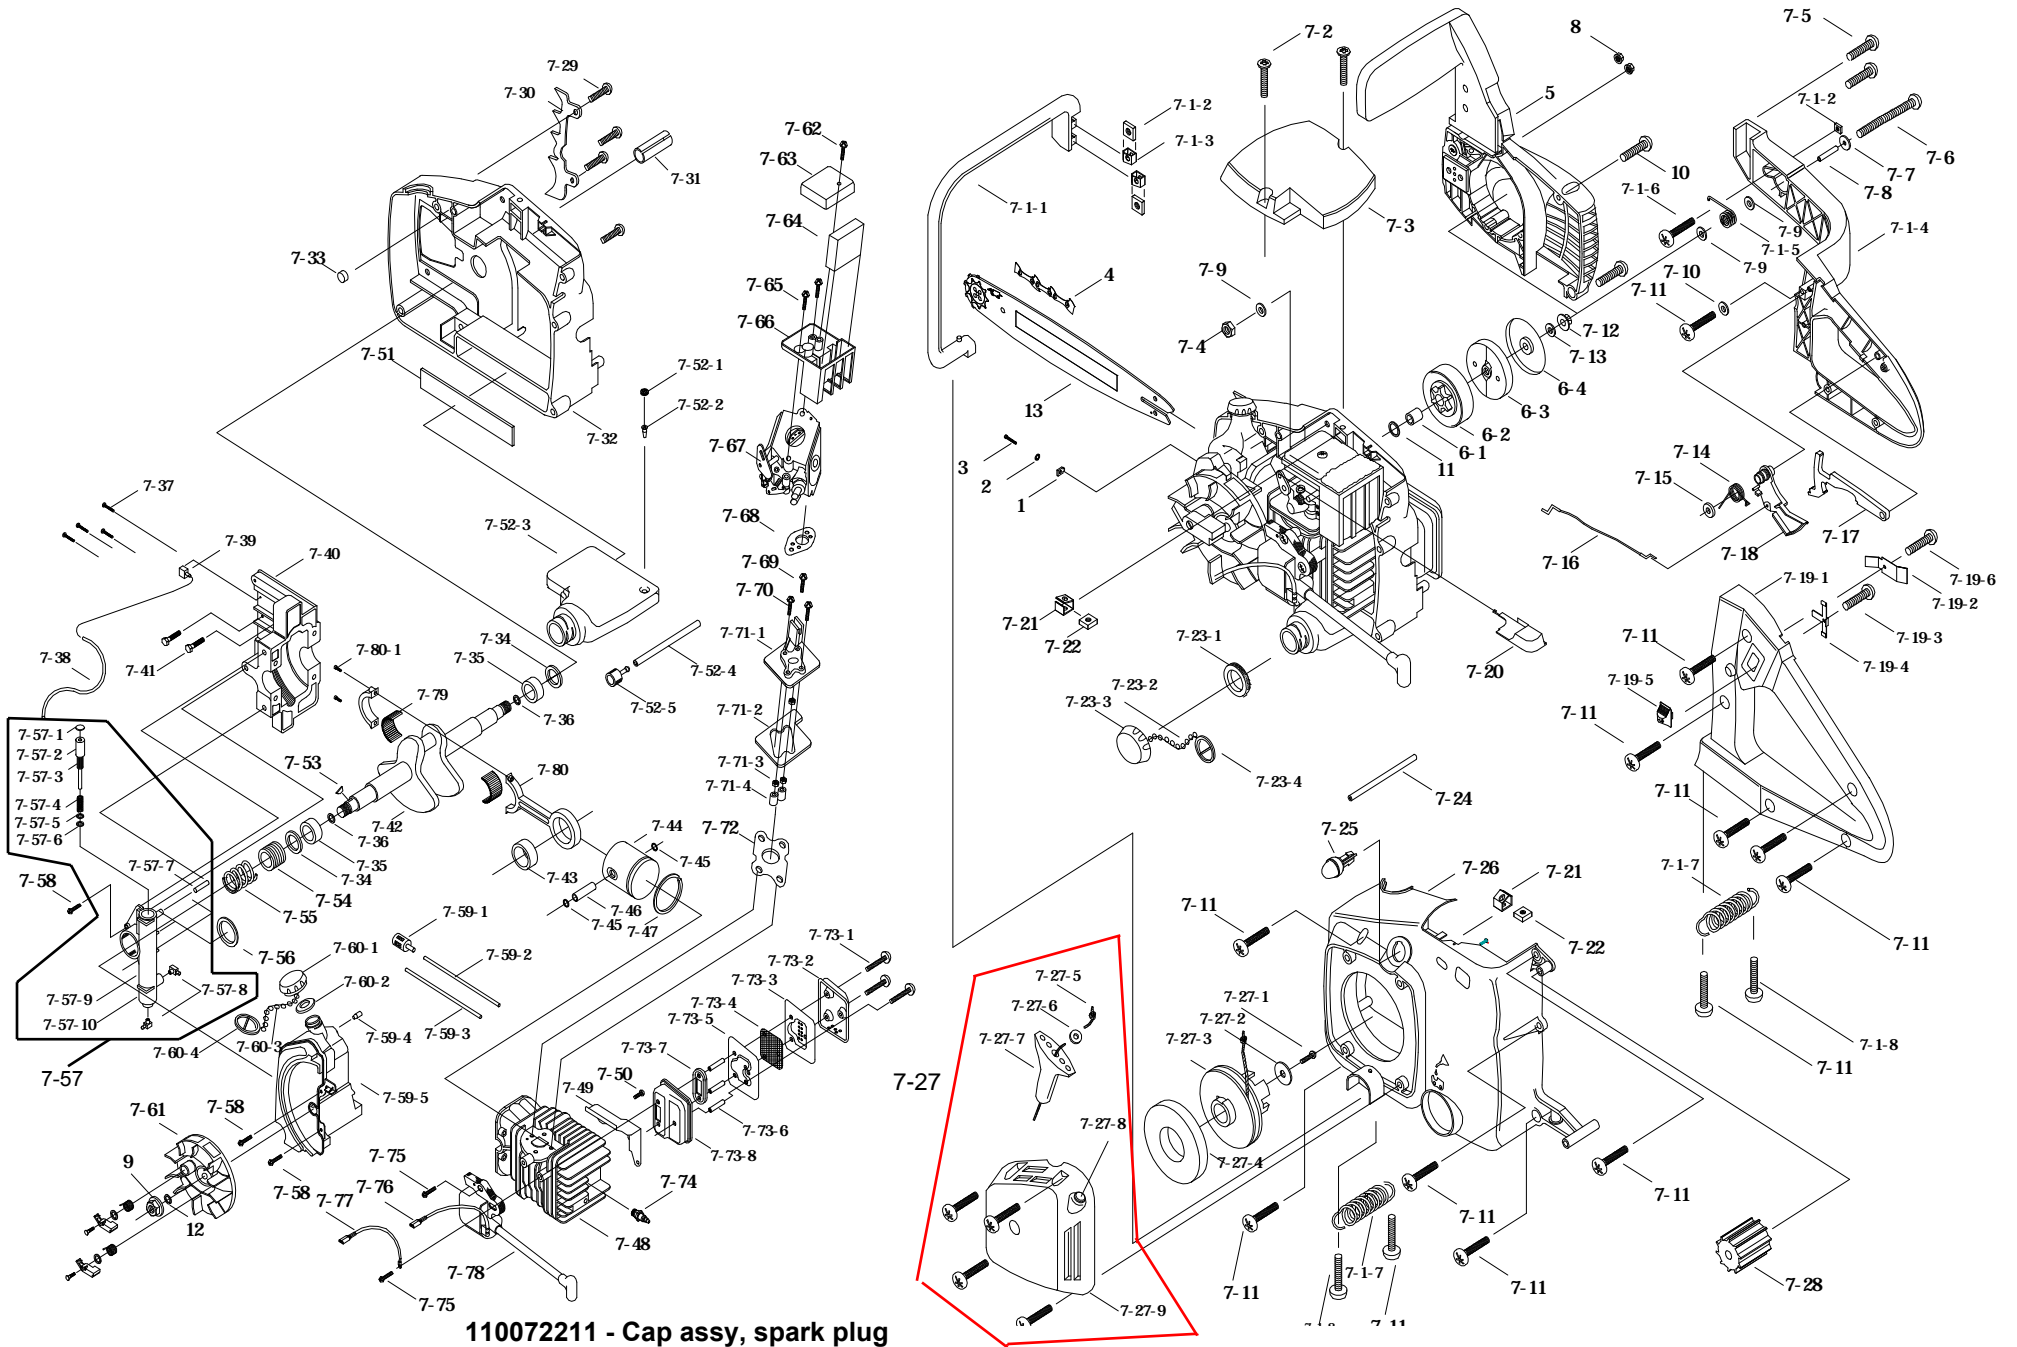

AC31A1 TUV

110072211 - Cap Assy, spark plug

No.	Parts No.	Description
1	9035-310101	NUT, BAR ADJUSTING
2	9043-310002	E RING, RETAINING
3	9191-310001	REVIES SCREW
4	LIST 1	CHAIN
5	9228-31A101	CHAIN BRAKE ASS'Y
6	9228-310113F	DRUM/SPROCKET ASS'Y
6-1	9NB-F6491001	BEARING
6-2	9228-310114	DRUM/SPROCKET SUB ASS'Y
6-3	9228-310115	CLUTCH ASS'Y
6-4	9077-310101	PLATE,DUST
7	9238-31A101-CH	MECHANICS ASS'Y
7-1	9228-3101T2	HANDLE RIGHT REAR ASS'Y
7-1-1	9068-310103	HANDLE ,FRONT
7-1-2	9NDC-10/24	NUT,SQUARE
7-1-3	9014-310001	RETAINER,NUT
7-1-4	9068-3101T1	HANDLE,RIGHT REAR
7-1-5	9024-310101	SPRING,EXTEN
7-1-6	9SKKBY10/24-0.5	SCREW
7-1-7	9024-310105	SPRING
7-1-8	9SKKBY8/16-0.75	SCREW
7-2	9214-310101	SCREW
7-3	9067-310001	COVER,AIR FILTER
7-4	9NGB-10/24-50	NUT,HX LOCK
7-5	9SKKBY10/24-0.62	SCREW
7-6	9SKKBY10/24-2	SCREW
7-7	9WFB-5.1-22	WASHER
7-8	9124-310101	SPACER
7-9	9WFB-5.64-12	WASHER
7-10	9WFB-4.9-17	WASHER
7-11	9SKKBY8/16-0.75	SCREW
7-12	9NAB-5/16-24	NUT,CLUTCH
7-13	9WOC-08	WASHER
7-14	9024-310003	SPRING,TORSIONAL
7-15	9076-310001	O RING