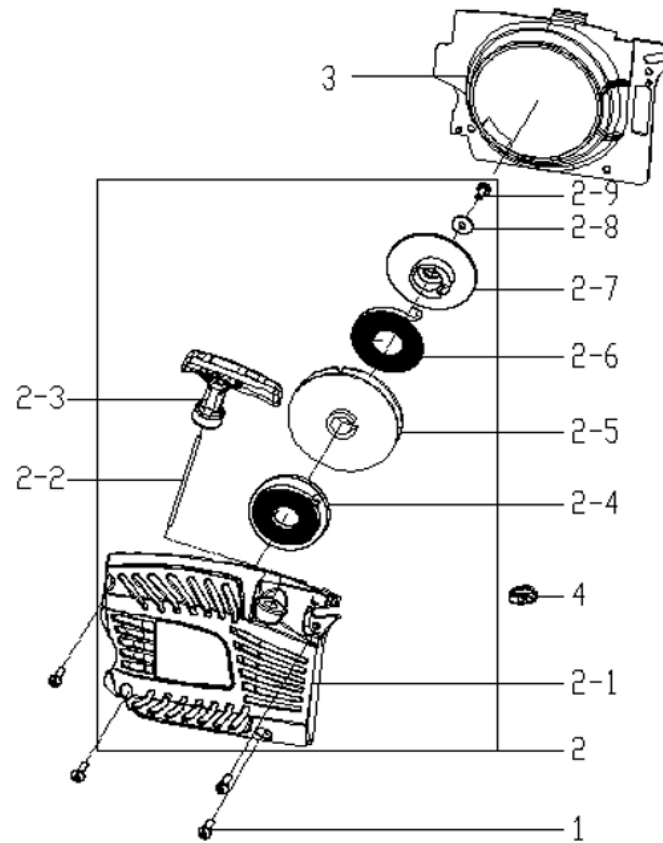

C. Starter assembly

POS	QTY	PARTNUMBER	BESKRIVELSE	DESCRIPTION
C1	4	426316	BOLT M5X16	BOLT M5X16
C2	1	426317	REKYLSTARTER KOMPLET 2016+	RECOILSTARTER ASSY
C2-1	1	426318	DÆKSEL	LID
C2-2	1	426320	STARTSNOR	STARTER CORD
C2-3	1	426321	GREB	HANDLE
C2-4	1	426322	STARTFJEDER	STARTER SPRING
C2-5	1	434890	SPOLE	SPOOL
C2-6	1	434891	FJEDER	ASSISTANT DISC SPRING
C2-7	1	426324	STARTERTRISSE	STARTER SPOOL
C2-8	1	426325	SKIVE	WASHER
C2-9	1	426326	SKRUE ST4.8X13	SCREW ST4.8X13
C3	1	426327	COVER	COOLING-AIR MASK