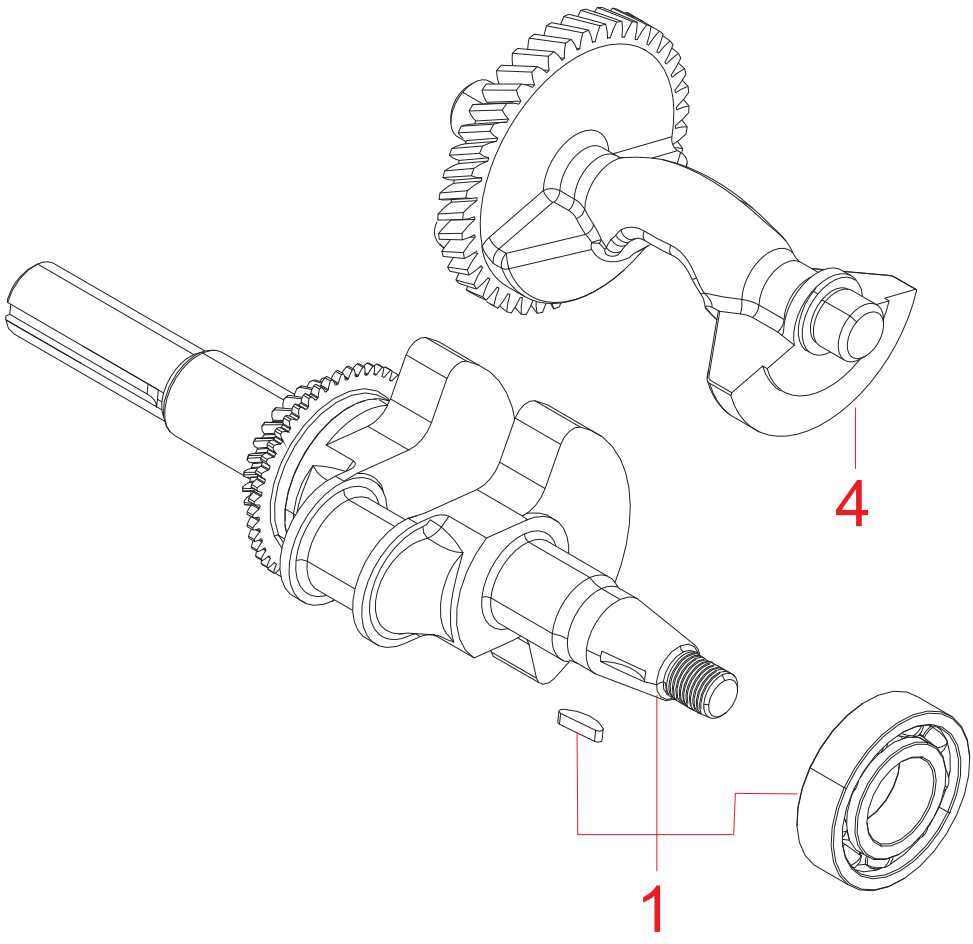

POS	QTY	PARTNUMBER	BESKRIVELSE	DESCRIPTION
5	1	424799	PAKNING	GASKET, CYLINDER HEAD
6	1	421820	VENTILDÆKSEL	COVER SUBASSEMBLY, CYLINDER HEAD
7	1	424800	PAKNING	GASKET, CYLINDER HEAD COVER
8	1	424801	ÅNDERØR	TUBE, BREATHER
9	1	421822	BOLTSÆT	BOLT SUBASSEMBLY, CYLINDER HEAD COVER
12	2	424802	PINBOLT	STUD
13	2	421825	PINBOLT	STUD
14	2	421826	PIN	PIN
15	4	421828	BOLT	BOLT, CYLINDER HEAD
16	1	418494	TÆNDRØR	SPARK PLUGS
17	1	424803	TOPSTYKKE	HEAD SUBASSEMBLY, CYLINDER

POS	QTY	PARTNUMBER	BESKRIVELSE	DESCRIPTION
1	1	424804	KRUMTAPHUS	CRANKCASE SUBASSEMBLY.
2	1	424805	PAKDÅSE	SEAL, OIL
3	1	421832	OLIE SENSOR	SENSOR, ENGINE OIL
4	1	424806	TANKBESLAG	FRAME? FUEL TANK INSTALLTION
5	1	424807	GUMMIPROP	PLUG, RUBBER
6	1	421688	BESKYTTER OLIE	PROTECTOR, OIL
7	1	418547	BOLT	BOLT
8	2	421836	SKIVE	WASHER
9	2	421835	BUNDPROP	BOLT, DRAIN PLUG
10	1	418535	KLIPS	CLIPS
11	1	421905	ARM	ARM, GOVERNOR
12	1	421906	PAKDÅSE	SEAL, OIL
13	1	418416	LÅS	PIN
14	4	421838	BOLT	BOLT
17	2	418582	BOLT	BOLT
18	1	421904	SKIVE	WASHER? FLAT
19	1	424808	LEJE	BEARING

POS	QTY	PARTNUMBER	BESKRIVELSE	DESCRIPTION
1	1	424809	BUNDKAR	COVER, CRANKCASE
2	1	421846	PAKNING	GASKET, CRANKCASE
3	1	424810	OLIEPIND	PLUG SUBASSEMBLY, ENGINE OIL
4	1	424810	OLIEPIND	PLUG SUBASSEMBLY, ENGINE OIL
6	2	418418	PIN	PIN
7	7	421848	BOLT	BOLT
8	1	424811	LEJE	BEARING
9	1	421849	GEAR	GEAR ASSY, GOVERNOR
18	1	424805	PAKDÅSE	SEAL, OIL
19	1	424808	LEJE	BEARING