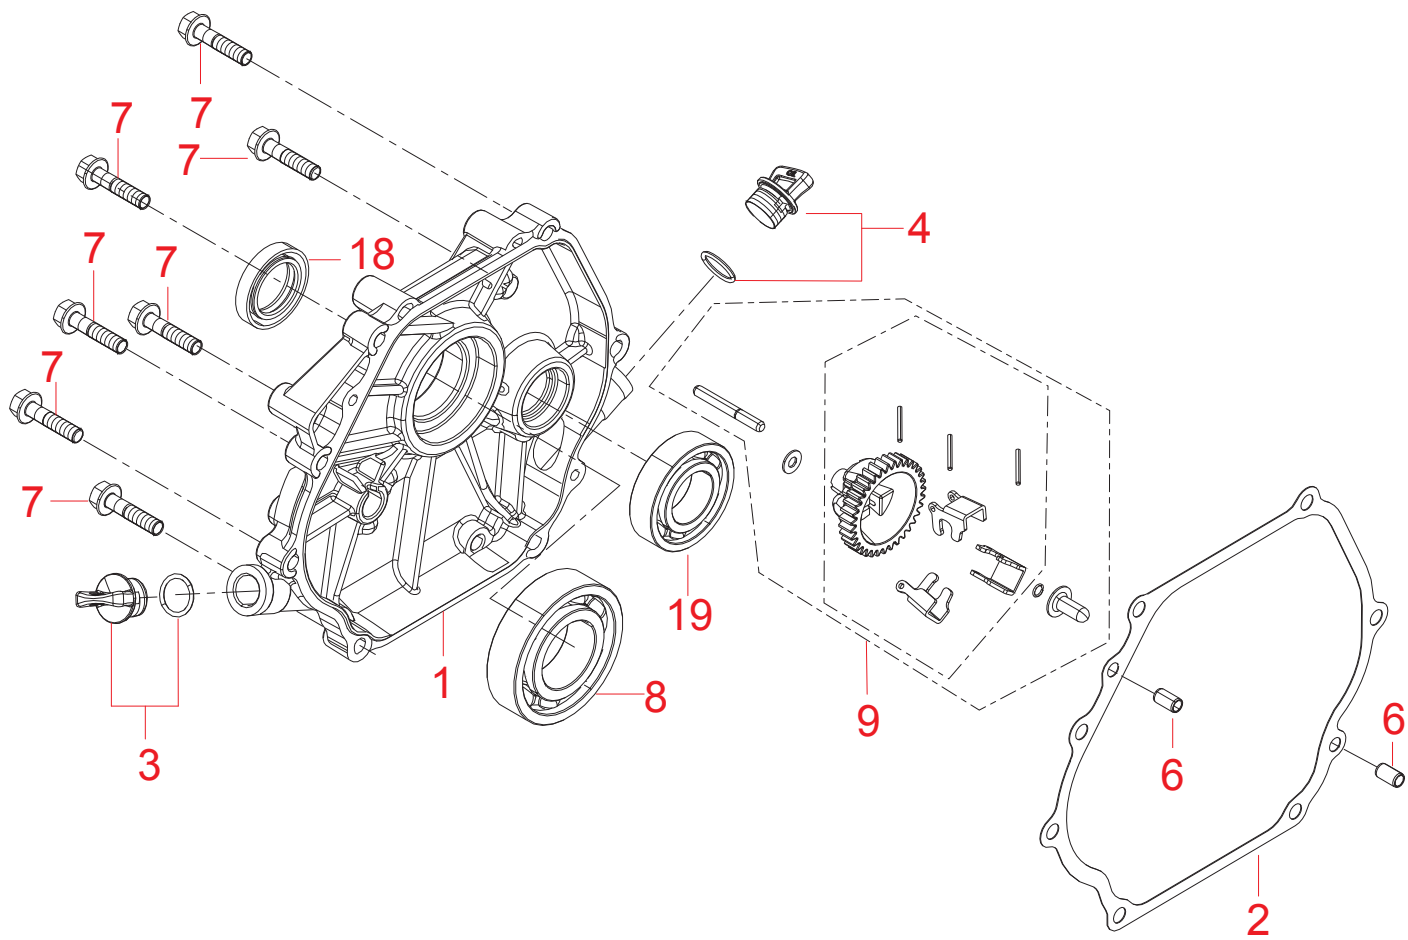

POS	QTY	PARTNUMBER	BESKRIVELSE	DESCRIPTION
5	1	424799	PAKNING	GASKET, CYLINDER HEAD
6	1	421820	VENTILDÆKSEL	COVER SUBASSEMBLY, CYLINDER HEAD
7	1	424800	PAKNING	GASKET, CYLINDER HEAD COVER
8	1	424801	ÅNDERØR	TUBE, BREATHER
9	1	421822	BOLTSÆT	BOLT SUBASSEMBLY, CYLINDER HEAD COVER
12	2	424802	PINBOLT	STUD
13	2	421825	PINBOLT	STUD
14	2	421826	PIN	PIN
15	4	421828	BOLT	BOLT, CYLINDER HEAD
16	1	418494	TÆNDRØR	SPARK PLUGS
17	1	424803	TOPSTYKKE	HEAD SUBASSEMBLY, CYLINDER

POS	QTY	PARTNUMBER	BESKRIVELSE	DESCRIPTION
1	1	424804	KRUMTAPHUS	CRANKCASE SUBASSEMBLY.
2	1	424805	PAKDÅSE	SEAL, OIL
3	1	421832	OLIE SENSOR	SENSOR, ENGINE OIL
4	1	424806	TANKBESLAG	FRAME? FUEL TANK INSTALLTION
5	1	424807	GUMMIPROP	PLUG, RUBBER
6	1	421688	BESKYTTER OLIE	PROTECTOR, OIL
7	1	418547	BOLT	BOLT
8	2	421836	SKIVE	WASHER
9	2	421835	BUNDPROP	BOLT, DRAIN PLUG
10	1	418535	KLIPS	CLIPS
11	1	421905	ARM	ARM, GOVERNOR
12	1	421906	PAKDÅSE	SEAL, OIL
13	1	418416	LÅS	PIN
14	4	421838	BOLT	BOLT
17	2	418582	BOLT	BOLT
18	1	421904	SKIVE	WASHER? FLAT
19	1	424808	LEJE	BEARING

POS	QTY	PARTNUMBER	BESKRIVELSE	DESCRIPTION
1	1	424809	BUNDKAR	COVER, CRANKCASE
2	1	421846	PAKNING	GASKET, CRANKCASE
3	1	424810	OLIEPIND	PLUG SUBASSEMBLY, ENGINE OIL
4	1	424810	OLIEPIND	PLUG SUBASSEMBLY, ENGINE OIL
6	2	418418	PIN	PIN
7	7	421848	BOLT	BOLT
8	1	424811	LEJE	BEARING
9	1	421849	GEAR	GEAR ASSY, GOVERNOR
18	1	424805	PAKDÅSE	SEAL, OIL
19	1	424808	LEJE	BEARING