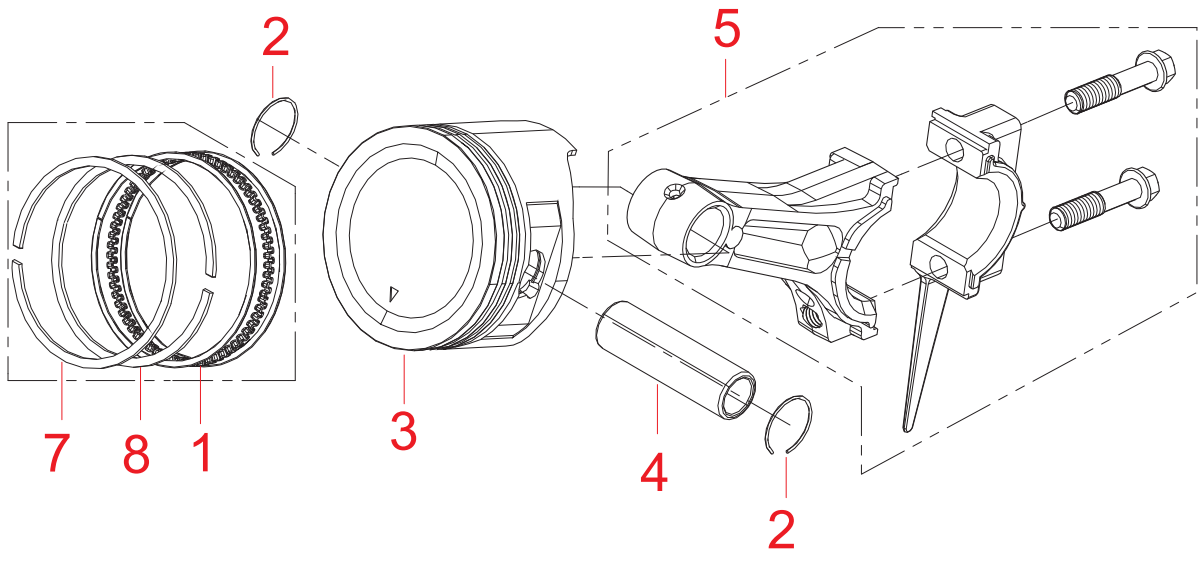

POS	QTY	PARTNUMBER	BESKRIVELSE	DESCRIPTION
1	1	424814	OLIESKRABERING	RING SET, OIL
2	2	421854	LÅSERING	CLIP, PISTON PIN
3	1	424815	STEMPEL	PISTON
4	1	421856	KRYDSPIND	PIN, PISTON
5	1	424816	PEJLSTANG	ROD, CONNECTING
7	1	424817	STEMPELRING I	RING, THE FIRST
8	1	424818	STEMPELRING II	RING, THE SECOND