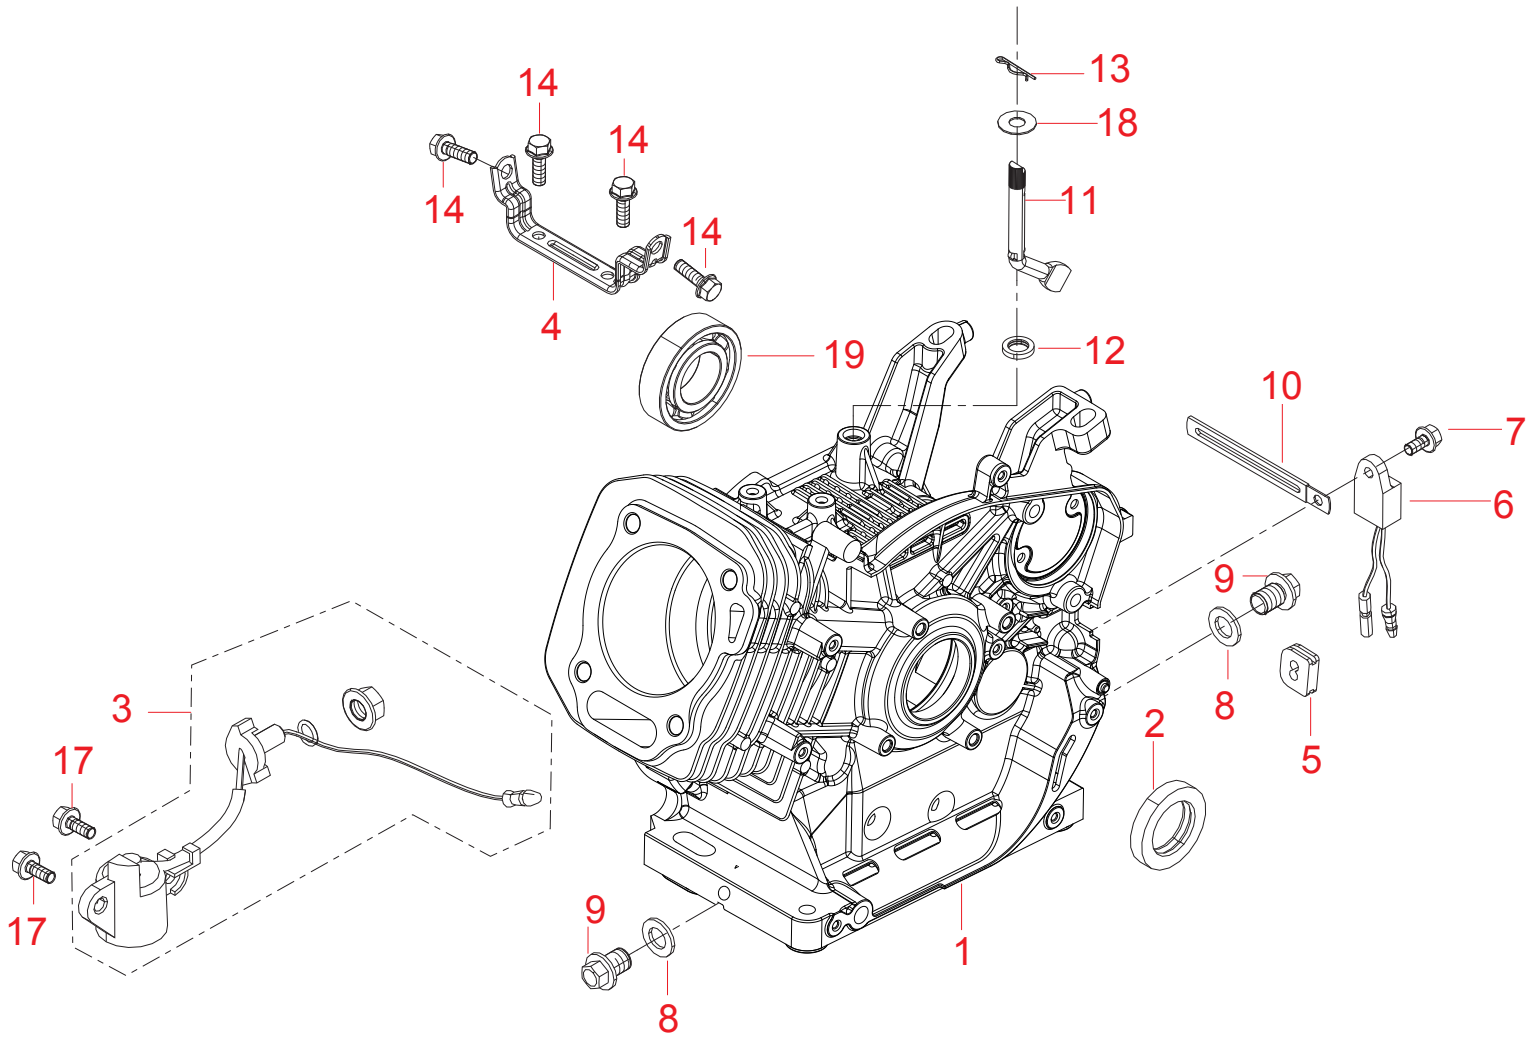

POS	QTY	PARTNUMBER	BESKRIVELSE	DESCRIPTION
5	1	424799	PAKNING	GASKET, CYLINDER HEAD
6	1	421820	VENTILDÆKSEL	COVER SUBASSEMBLY, CYLINDER HEAD
7	1	424800	PAKNING	GASKET, CYLINDER HEAD COVER
8	1	424801	ÅNDERØR	TUBE, BREATHER
9	1	421822	BOLTSÆT	BOLT SUBASSEMBLY, CYLINDER HEAD COVER
12	2	424802	PINBOLT	STUD
13	2	421825	PINBOLT	STUD
14	2	421826	PIN	PIN
15	4	421828	BOLT	BOLT, CYLINDER HEAD
16	1	418494	TÆNDRØR	SPARK PLUGS
17	1	424803	TOPSTYKKE	HEAD SUBASSEMBLY, CYLINDER

POS	QTY	PARTNUMBER	BESKRIVELSE	DESCRIPTION
1	1	424804	KRUMTAPHUS	CRANKCASE SUBASSEMBLY.
2	1	424805	PAKDÅSE	SEAL, OIL
3	1	421832	OLIE SENSOR	SENSOR, ENGINE OIL
4	1	424806	TANKBESLAG	FRAME? FUEL TANK INSTALLTION
5	1	424807	GUMMIPROP	PLUG, RUBBER
6	1	421688	BESKYTTER OLIE	PROTECTOR, OIL
7	1	418547	BOLT	BOLT
8	2	421836	SKIVE	WASHER
9	2	421835	BUNDPROP	BOLT, DRAIN PLUG
10	1	418535	KLIPS	CLIPS
11	1	421905	ARM	ARM, GOVERNOR
12	1	421906	PAKDÅSE	SEAL, OIL
13	1	418416	LÅS	PIN
14	4	421838	BOLT	BOLT
17	2	418582	BOLT	BOLT
18	1	421904	SKIVE	WASHER? FLAT
19	1	424808	LEJE	BEARING

POS	QTY	PARTNUMBER	BESKRIVELSE	DESCRIPTION
1	1	424809	BUNDKAR	COVER, CRANKCASE
2	1	421846	PAKNING	GASKET, CRANKCASE
3	1	424810	OLIEPIND	PLUG SUBASSEMBLY, ENGINE OIL
4	1	424810	OLIEPIND	PLUG SUBASSEMBLY, ENGINE OIL
6	2	418418	PIN	PIN
7	7	421848	BOLT	BOLT
8	1	424811	LEJE	BEARING
9	1	421849	GEAR	GEAR ASSY, GOVERNOR
18	1	424805	PAKDÅSE	SEAL, OIL
19	1	424808	LEJE	BEARING