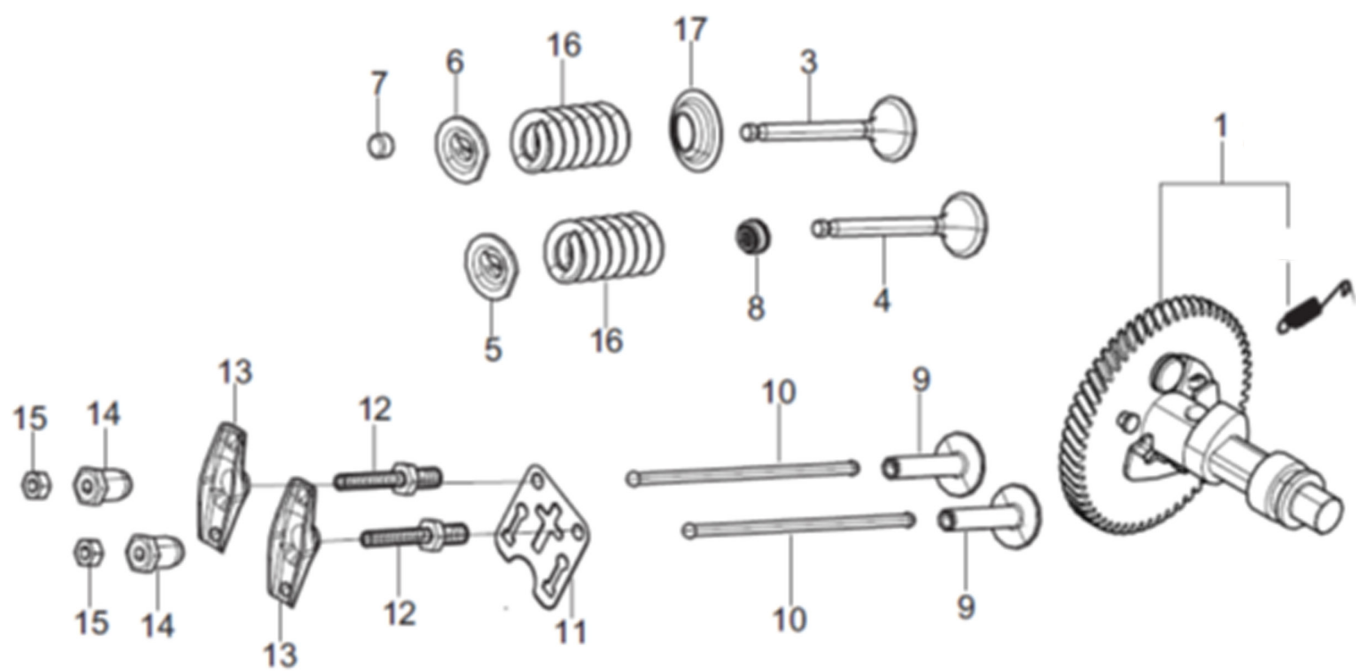

POS	QTY	PARTNUMBER	BESKRIVELSE	DESCRIPTION
1	1	421831	KRUMTAPHUS	CRANKCASE SUBASSEMBLY.
2	1	421832	OLIE SENSOR	SENSOR, ENGINE OIL
5	2	418582	BOLT	BOLT
6	1	421833	PAKDÅSE	SEAL, OIL
7	1	421834	LEJE	BEARING
8	1	421676	RØR	TUBE, OIL DRAIN
9	1	418555	SKIVE	WASHER
10	1	418554	BUNDPROP	PLUG
11	2	421835	BUNDPROP	BOLT, DRAIN PLUG
12	2	421836	SKIVE	WASHER
13	1	421837	BESLAG	BRACKET, FUEL TANK
14	5	421838	BOLT	BOLT
15	1	421839	VARMESKJOLD	SHIELD,FUEL TANK
16	3	421840	BOLT	BOLT
17	1	421841	BESLAG	BRACKET, FUEL TANK BEHIND
18	1	421842	VARMESKJOLD	SHIELD,FUEL TANK
19	1	418547	BOLT	BOLT
20	1	418601	BOLT	BOLT

POS	QTY	PARTNUMBER	BESKRIVELSE	DESCRIPTION
1	1	421843	BUNDKAR	COVER, CRANKCASE
2	1	421844	LEJE	BEARING
3	1	421845	PAKDÅSE	SEAL, OIL
4	1	421846	PAKNING	GASKET, CRANKCASE
5	1	421834	LEJE	BEARING
6	2	418418	PIN	PIN
7	1	421847	OLIEPIND	PLUG SUBASSEMBLY, ENGINE OIL
9	7	421848	BOLT	BOLT
10	1	421849	GEAR	GEAR ASSY, GOVERNOR
24	1	421850	OLIEPIND	DIPSTICK SUBASSEMBLY, OIL

POS	QTY	PARTNUMBER	BESKRIVELSE	DESCRIPTION
1	1	421851	KRANKAKSEL	CRANKSHAFT ASSY.
4	1	421852	AKSEL	BALANCING SHAFT

POS	QTY	PARTNUMBER	BESKRIVELSE	DESCRIPTION
1	1	421853	OILE SKRABERRING 3	RING SET, OIL
2	2	421854	LÅSERING	CLIP, PISTON PIN
3	1	421855	STEMPEL	PISTON
4	1	421856	KRYDSPIND	PIN, PISTON
5	1	421857	PEJLSTANG	ROD, CONNECTING
7	1	421858	STEMPELRING	RING, THE FIRST
8	1	421859	STEMPELRING	RING, THE SECOND