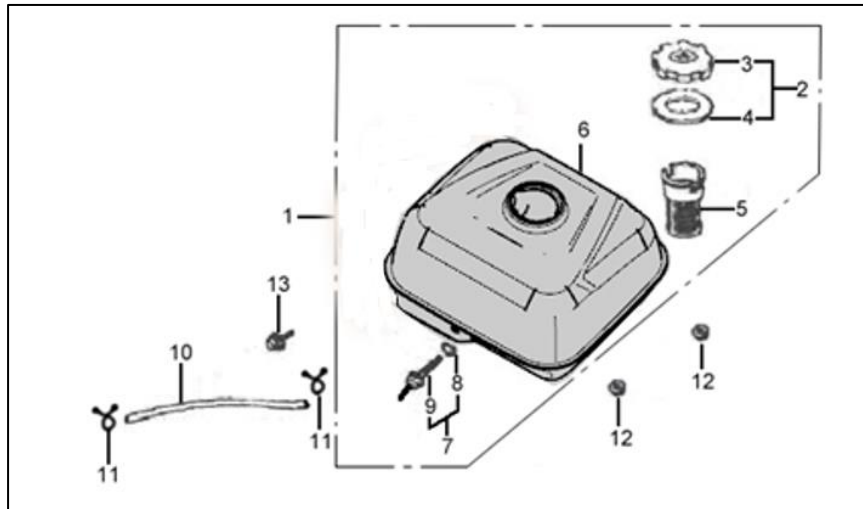

POS	QTY	PARTNUMBER	BESKRIVELSE	DESCRIPTION
1	1	442935	BRÆNDSTOFTANK KPL.	FUEL TANK ASSY
2	1	442936	TANKLÅG KPL.	FUEL TANK CAP ASSY
3	1	443569	TANKLÅG U/PAKNING	FUEL TANK CAP
4	1	428842	TANKLÅG	TANK LID
5	1	428843	PAKNING FOR TANKLÅG	GASKET
6	1	443570	BRÆNDSTOFTANK	FUEL TANK BODY
7	1	428845	SLANGESTUDS KOMPLET M/PAKNING	FUEL TANK
8	1	428846	PAKNING SLANGESTUDS	GASKET
9	1	428847	SLANGESTUDS	HOSE CONNECTION
10	1	428848	BRÆNDSTOFSLANGE	FUEL HOSE
11	2	428849	KLEMME FOR BRÆNDSTOFSLANGE	CLAMP
12	2	428805	FLANGEBOLT M6X8	COLLAR BOLT M6X8
13	1	428850	FLANGEBOLT M6X28	COLLAR BOLT M6X28