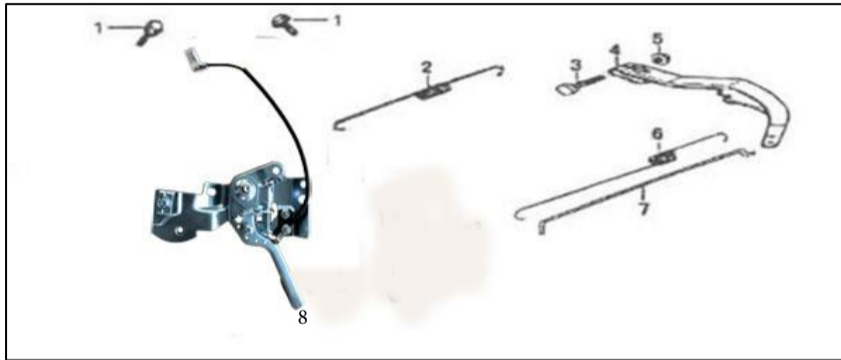

POS	QTY	PARTNUMBER	BESKRIVELSE	DESCRIPTION
1	2	428813	FLANGEBOLT M6X8	COLLAR BOLT M6X8
2	1	443617	FJEDER	SPRING GOVERNOR
3	1	428827	BOLT FOR REGULATOR ARM	BOLT
4	1	443618	REGULATORARM	ARM GOVERNOR
5	1	428805	FLANGEBOLT M6X8	COLLAR BOLT M6X8
6	1	443619	REGULATORFJEDER	SPRING THROTTLE RETURN
7	1	428831	FJEDER FOR RETURGAS	SPRING
8	1	443620	GASREGULERING	CONTROL ASSY