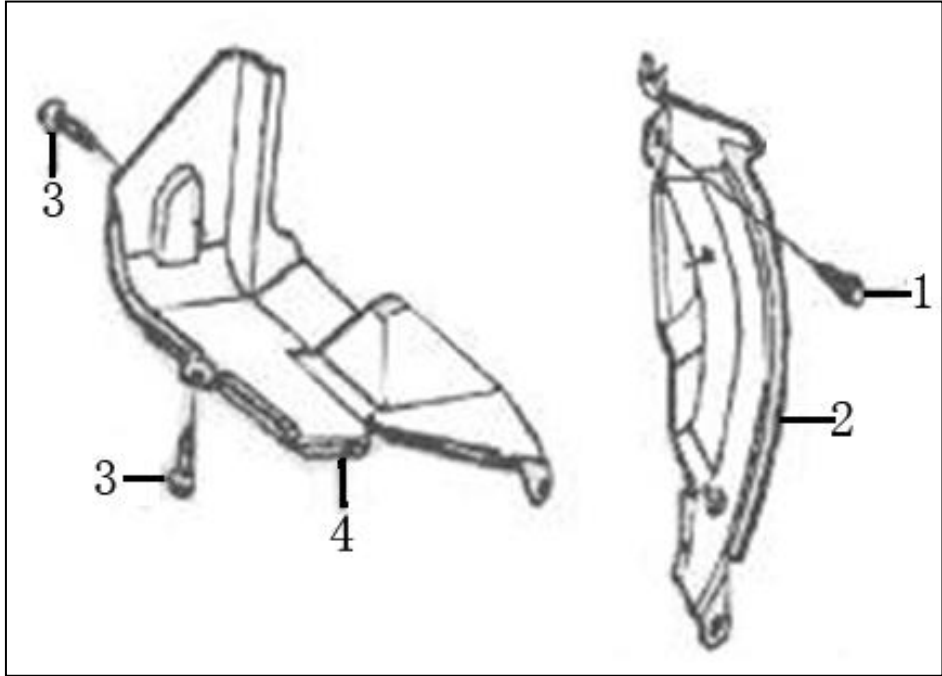

POS	QTY	PARTNUMBER	BESKRIVELSE	DESCRIPTION
1	1	428811	FLANGEBOLT M6X20	COLLAR BOLT M6X20
2	1	428812	SIDEDÆKSEL	SIDE CAP
3	2	428813	FLANGEBOLT M6X8	COLLAR BOLT M6X8
4	1	443557	SIDEDÆKSEL	SHROUD COMP