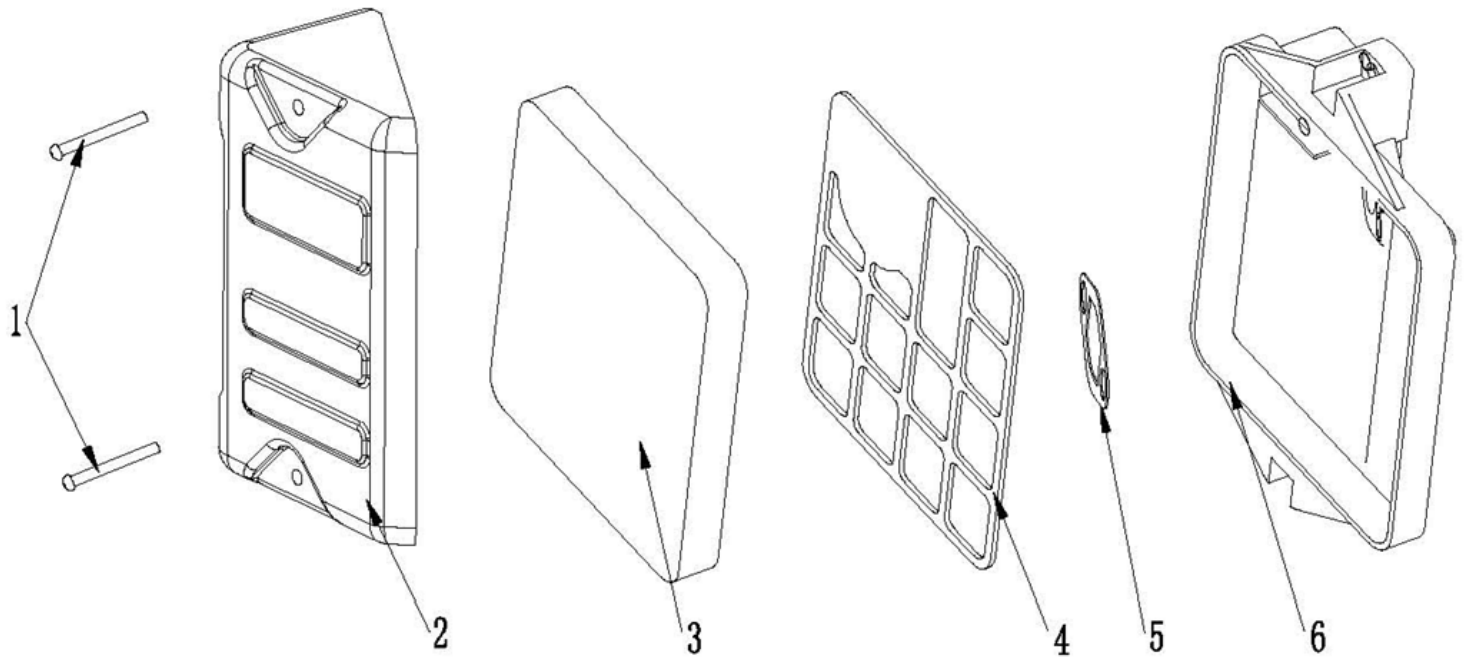

POS	QTY	PARTNUMBER	BESKRIVELSE	DESCRIPTION
1	2	425728	BOLT M5X32	BOLT, M5x32
2	1	425729	LUFTFILTERDÆKSEL	COVER, AIR CLEANER
3	1	425730	LUFTFILTERELEMENT	AIR CLEANER ELEMENT
4	1	425731	PLADE	SUSTAIN BOARD
5	1	425732	LUFTFILTER PAKNING	AIR CLEANER GASKET
6	1	425733	LUFTFILTERHUS	BELOW SHELL