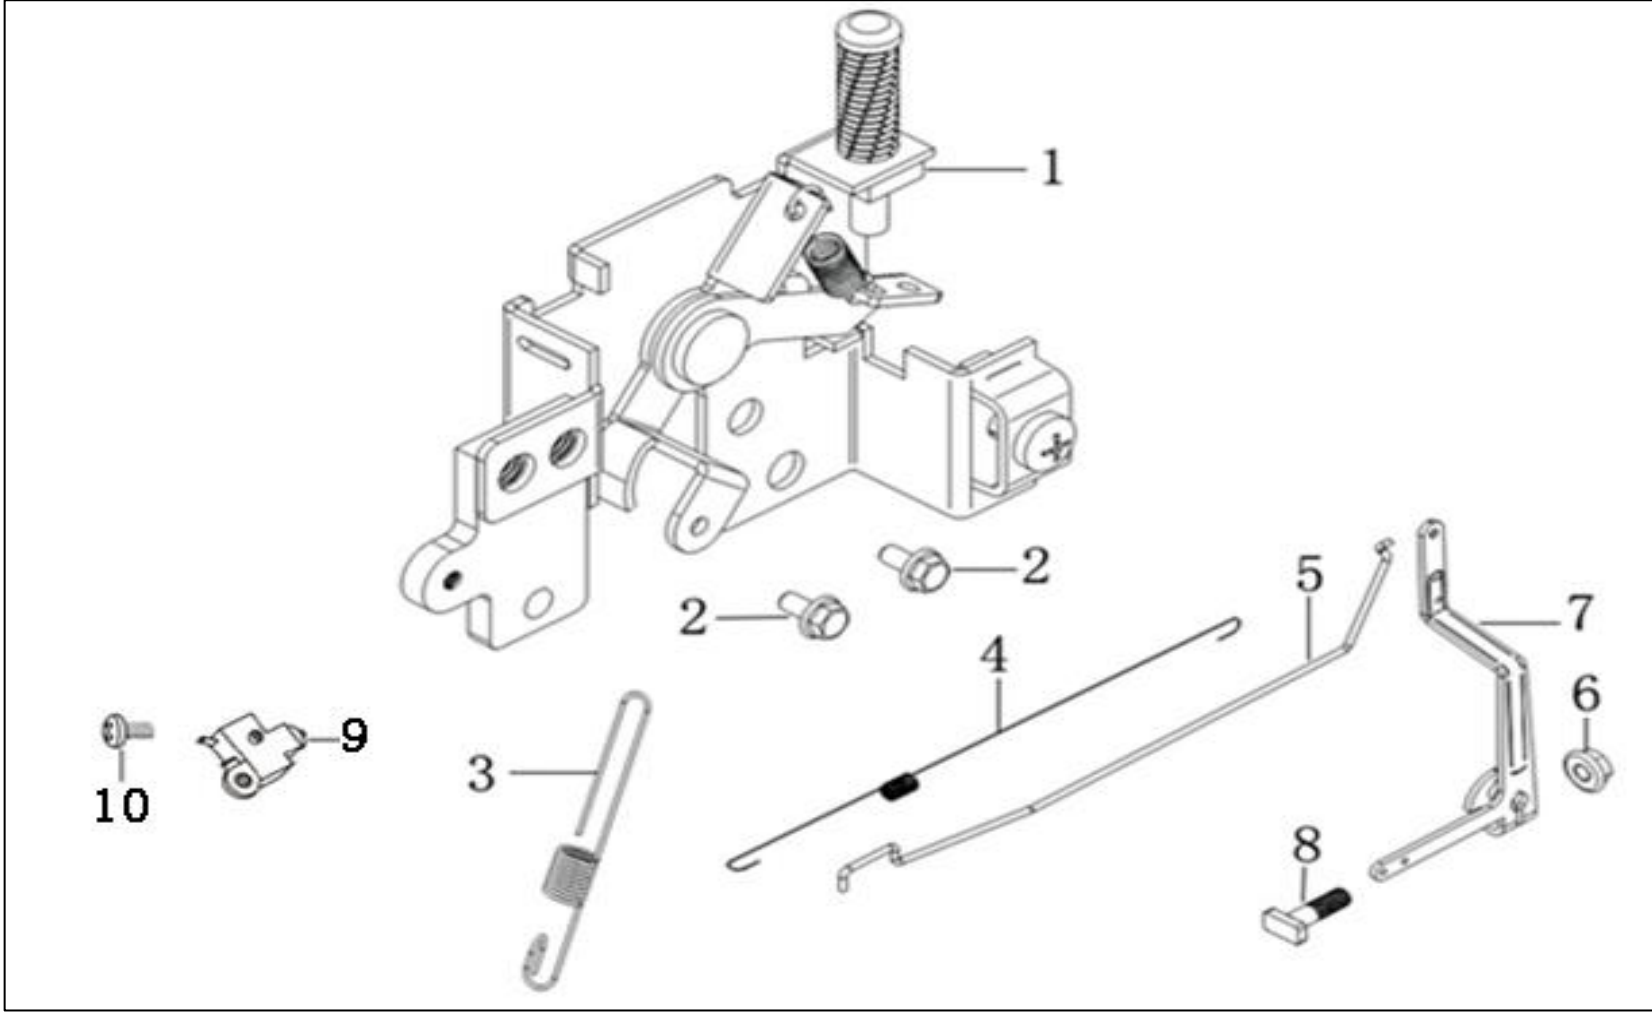

POS	QTY	PARTNUMBER	BESKRIVELSE	DESCRIPTION
1	1	451853	CHOKER REGULATOR KPL.	THROTTLE HANDLE COMBINATION
2	2	428087	FLANGEBOLT M6X12	COLLAR BOLT M6X12
3	1	453608	FJEDER	GOVERNING SPRING
4	1	453609	RETURFJEDER	THROTTLE RETURN SPRING
5	1	453610	GAS STANG	THROTTLE ROD
6	1	427799	FLANGEMØTRIK M6	COLLAR NUT M6
7	1	451855	REGULATORARM	SPEED REGULATING BRACKET
8	1	420337	BOLT (SPECIEL) M6X25	BOLT M6X25
9	1	420333	KONTAKT	SWITCH
10	1	453611	BOLT	CROSS RECESSED PAN HEAD SCREW