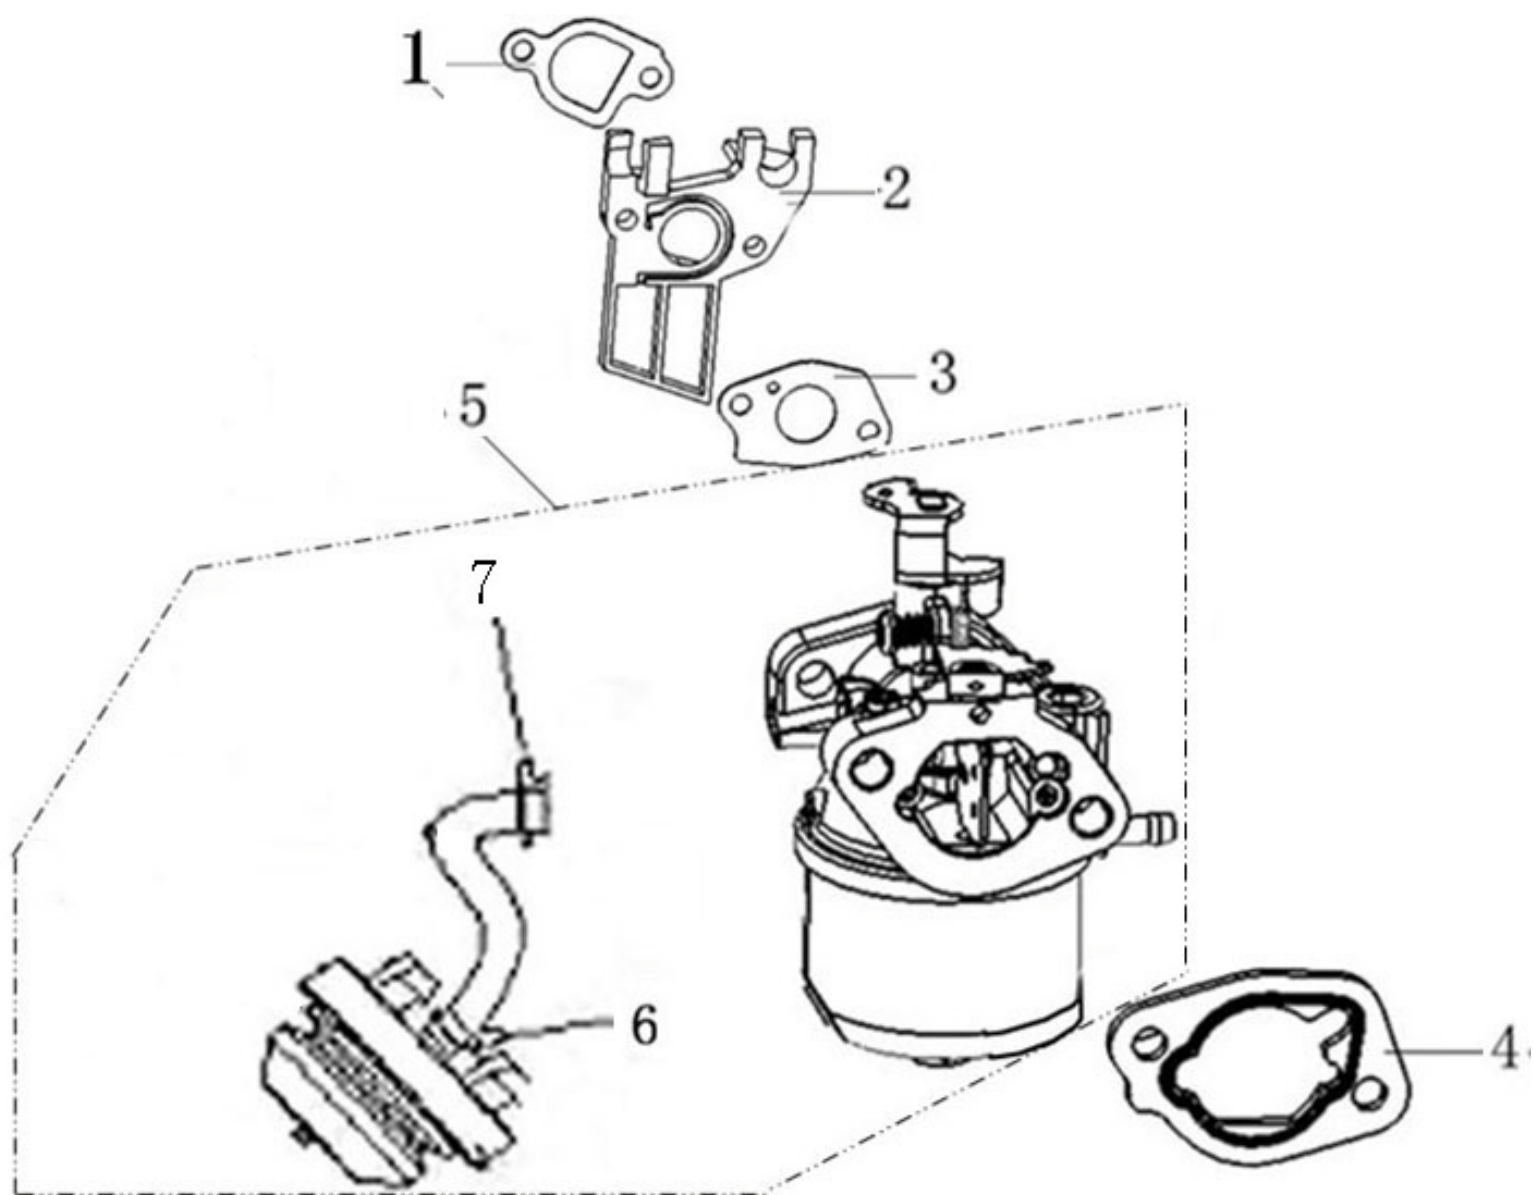

POS	QTY	PARTNUMBER	BESKRIVELSE	DESCRIPTION
1	1	425905	PAKNING	PACKING,INSULATOR
2	1	425906	INSULATOR	INSULATOR,CARBURETOR
3	1	425907	PAKNING	PACKING,CARBURETOR
4	1	425908	PAKNING	PACKING., AIR CLEANER
5	1	425909	KARBURATOR	CARBURETOR
6	1	425910	PRIMER KOMPLET	STARTING VALVE
7	1	425922	BRÆNDSTOFSLANGE	TUBE , FUEL