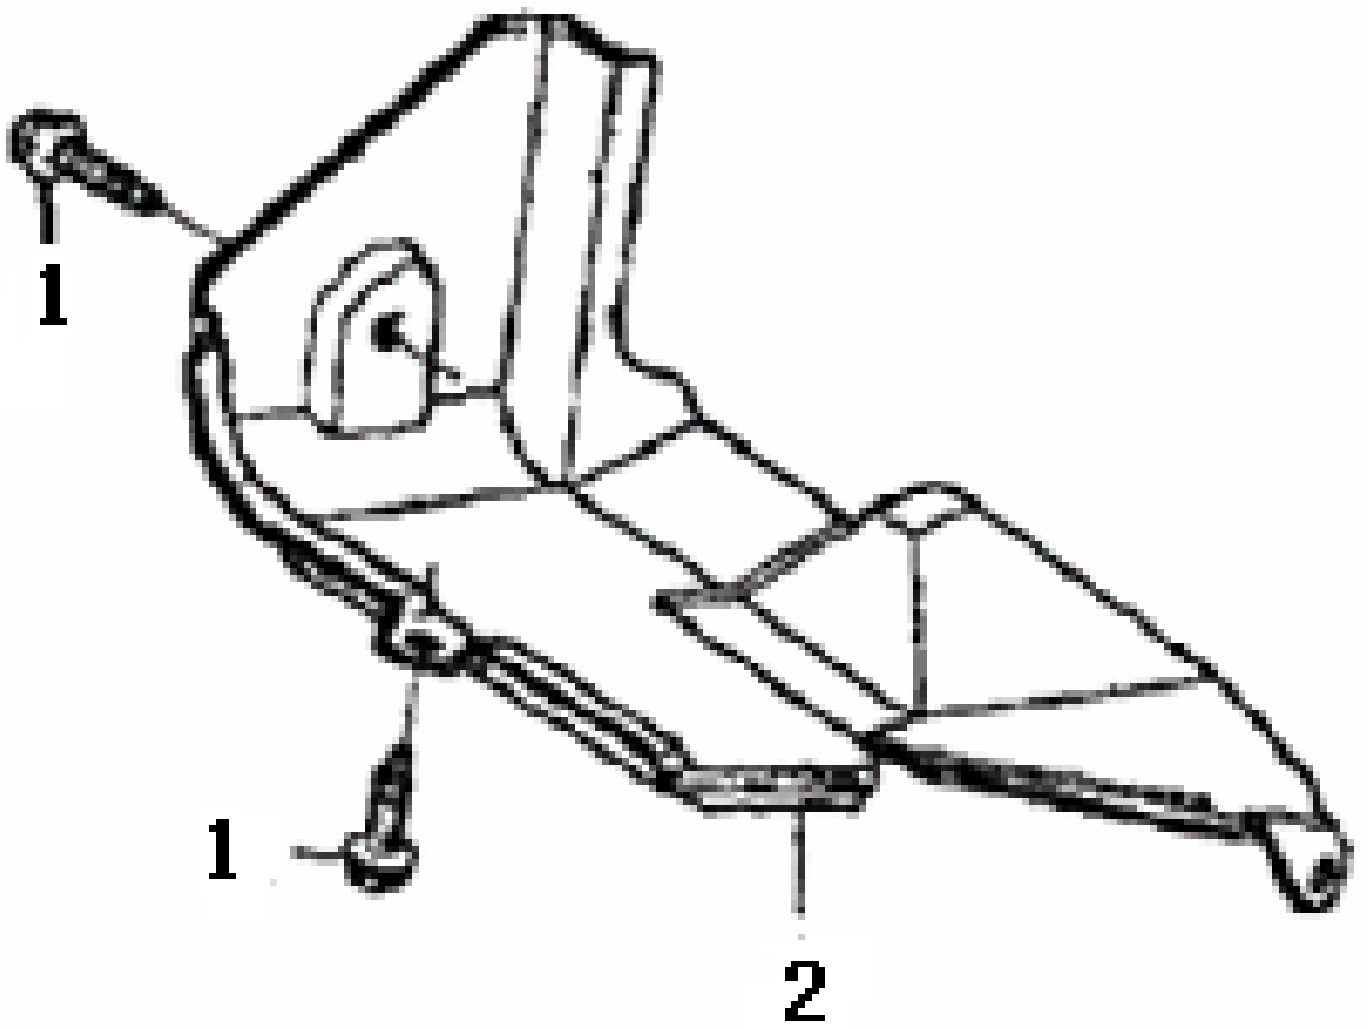

POS	QTY	PARTNUMBER	BESKRIVELSE	DESCRIPTION
1	2	425903	FLANGEBOLT	BOLT , FLANGE
2	1	425904	SKÆRM	SHROUD COMP