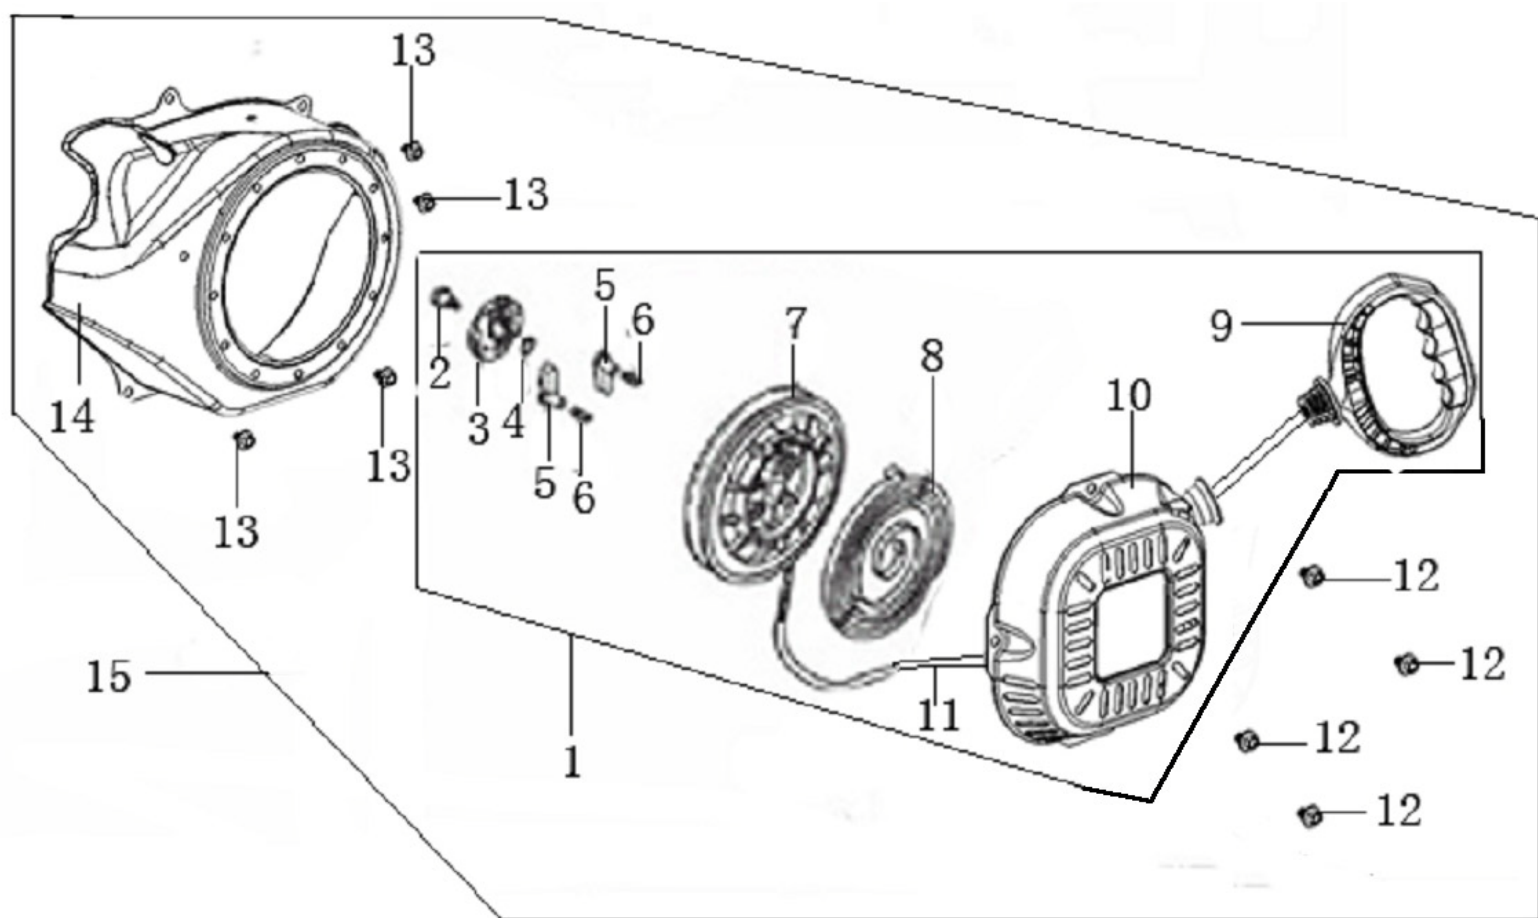

POS	QTY	PARTNUMBER	BESKRIVELSE	DESCRIPTION
1	1	425809	KRUMTAPHUS	CRANK CASE
2	1	425810	PAKDÅSE 25X41.25X5	OIL SEAL 25x41.25x6
3	2	425811	SKIVE 10X16X1.5	WASHER 10x16x1.5
4	2	420280	BUNDSKRUE	BOLT
5	1	425812	LEJE	BEARING , RADIAL BALL
6	1	425851	ARM	SHAFT , GOVERNOR ARM
7	1	420260	PIN	PIN
8	1	425854	SKIVE 6X13X1	WASHER 6x13x1
9	1	425860	GEAR	GOVERNOR ASSY.
11	1	425861	PLADE	PLATE WINDING
12	1	420266	SAMLESTYKKE	JUNCTION

POS	QTY	PARTNUMBER	BESKRIVELSE	DESCRIPTION
1	2	425862	OLIEPIND KOMPLET	GAUGE ASSY., OIL LEVEL
2	6	425863	FLANGEBOLT 8X32	BOLT , FLANGE 8x32
3	1	425864	BUNDKAR	CASE COVER
4	1	425865	PAKDÅSE 25X41.25X6	OIL SEAL 25x41.25x6
5	1	425812	LEJE	BEARING , RADIAL BALL
6	2	425866	NOT 8X14	PIN , DOWEL 8x14
7	1	425867	BUNDPKNING	PACKING , CASE COVER

POS	QTY	PARTNUMBER	BESKRIVELSE	DESCRIPTION
1	1	425868	STEMPELRINGESÆT	RING SET
2	1	425869	STEMPEL	PISTON
3	1	425870	KRYDSPIND	PIN , PISTON
4	1	425871	ARM	ROD ASSY ., CONNECTING
5	1	425872	KRUMTAPAKSEL	CRANKSHAFT COMP
6	1	425873	NOT 4X5.5X12.5	KEY 4x5.5x12.5
7	2	425874	LÅSERING	CLIP , PISTON PIN
8	1	425875	NOT	KEY
9	1	425876	STRIP	HOOP STRIP

POS	QTY	PARTNUMBER	BESKRIVELSE	DESCRIPTION
1	2	420289	JUSTERINGSMØTRIK	ADJUSTMENT NUT
2	2	420290	MØTRIK	NUT
3	2	425877	VIPPEARM	ARM , VALVE ROCKER
4	2	420292	PINBOLT	PIN BOLT
5	1	425878	PLADE	PLATE , PUSH ROD GUIDE
6	2	425879	STØDSTANG	ROD , PUSH
7	2	425880	VENTIL	LIFTER , VALVE
8	2	425881	VENTIL	RATATOR , VALVE
9	2	425882	VENTIL	RETAINER , VALVE SPRING
10	2	425883	VENTIL	SPRING , VALVE
11	1	425884	PAKDÅSE	SEAL , GUIDE
12	1	425885	IND OG UDSUGNINGSVENTIL	VALVE COMP.
13	1	425886	KNASTAKSEL	CAMSHAFT ASSY.
14	2	425887	ARM	ARM COMP.