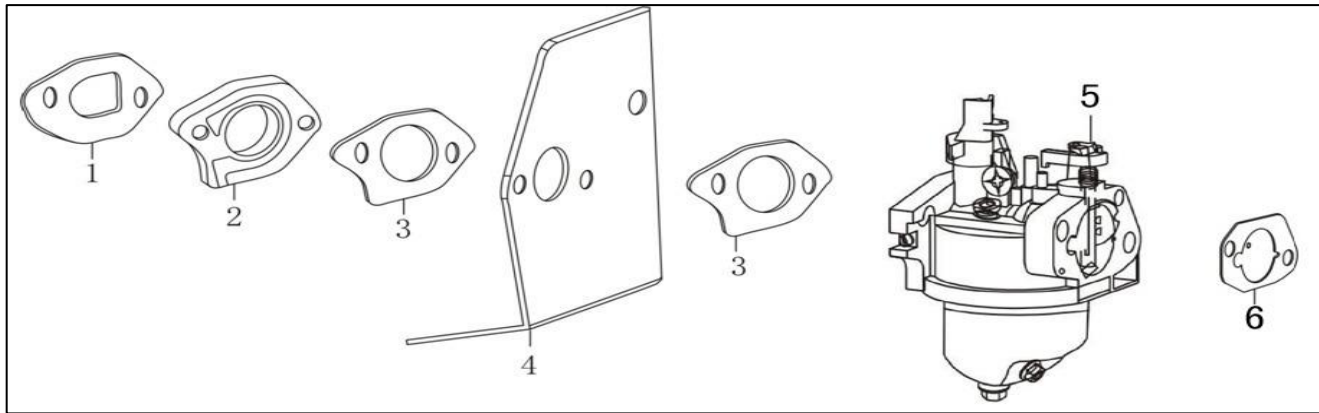

POS	QTY	PARTNUMBER	BESKRIVELSE	DESCRIPTION
1	1	443515	PAKNING	CARBURETOR GASKET
2	1	443516	ISOLATOR	HEAT INSULATING PAD FOR CARBURETOR
3	2	443517	PAKNING	CARBURETOR GASKET
4	1	443518	ISOLATOR	HEAT INSULATING PLATE FOR CARBURETOR
5	1	443519	KARBURATOR	CARBURETOR
6	1	443520	PAKNING	CARBURETOR GASKET