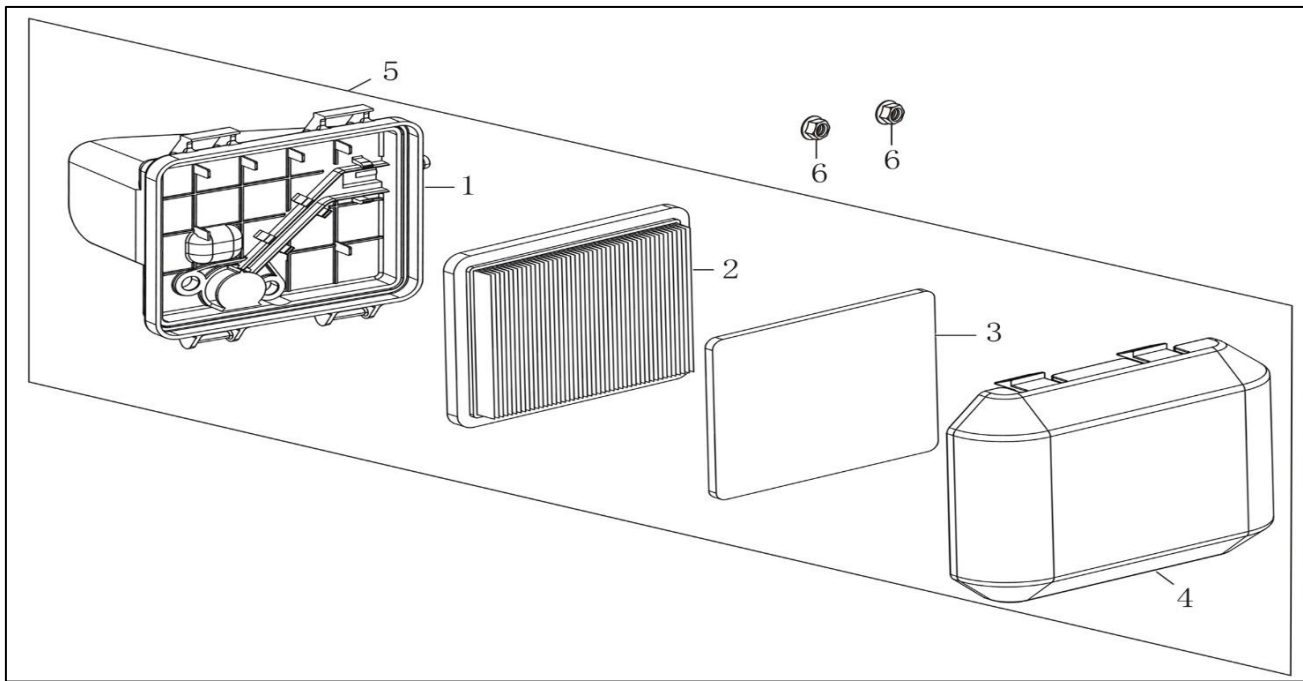

POS	QTY	PARTNUMBER	BESKRIVELSE	DESCRIPTION
1	1	443524	BASE	AIR FILTER SEAT
2	1	443525	LUFTFILTER	AIR FILTER ELEMENT
3	1	443526	LUFTFILTER	AIR FILTER ELEMENT
4	1	443527	DÆKSEL	AIR FILTER CASING COVER
5	1	443528	LUFTFILTER KOMPLET	AIR FILTER
6	2	443247	MØTRIK	SPEED REGULATING BRACKET