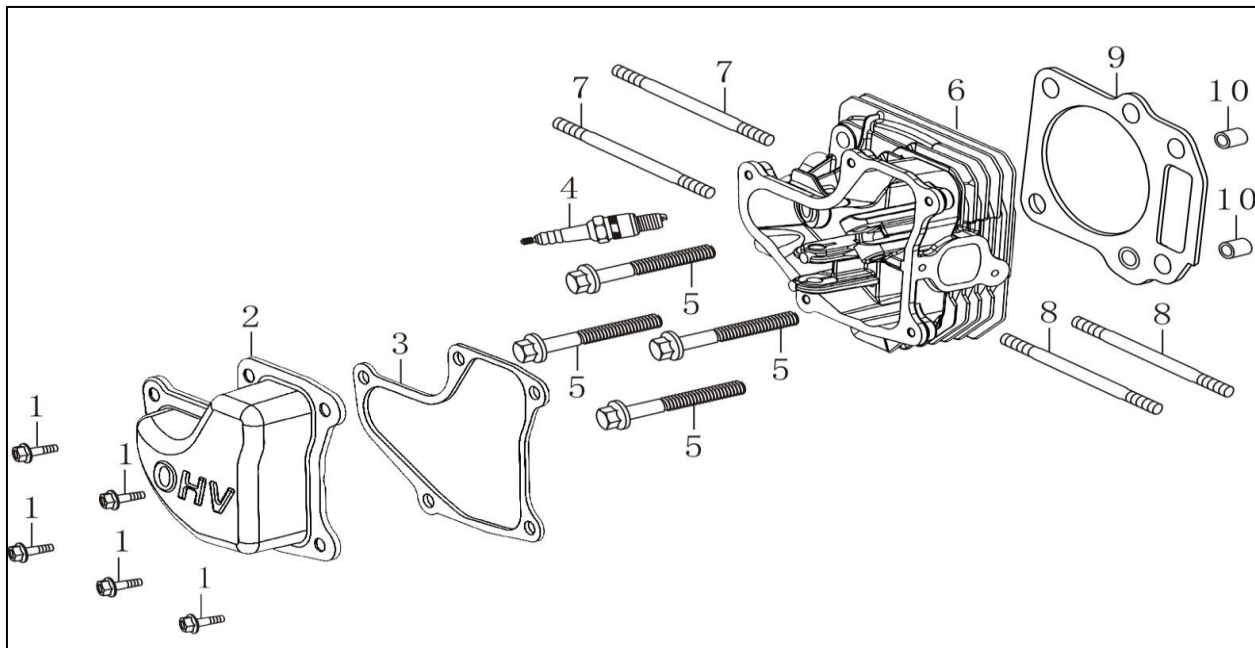

Model: LC1P70FC

Part Number: 445622

Year: 2021

POS	QTY	PARTNUMBER	BESKRIVELSE	DESCRIPTION
1	5	443454	BOLT	HEXAGON SHAFT SHOULDER BOLT
2	1	443455	DÆKSEL FOR TOPSTYKKE	CYLINDER HEAD COVER
3	1	443456	PAKNING	GASKET FOR CYLINDER HEAD COVER
4	1	443457	TÆNDRØR	SPARK PLUG
5	4	443458	FLANGEBOLT M8X50	HEXAGON BOLT WITH FLANGE
6	1	443459	TOPSTYKKE	CYLINDER HEAD
7	2	443460	PINBOLT M6X95	STUD
8	2	443461	PINBOLT M6X97	STUD
9	1	443462	TOPPAKNING	GASKET FOR CYLINDER HEAD
10	2	443168	BØS	OCATION PIN

POS	QTY	PARTNUMBER	BESKRIVELSE	DESCRIPTION
1	1	443463	CYLINDER	CRANKCASE BODY
2	1	443464	DÆKSEL	SIDE PLATE
3	2	443465	FLANGEBOLT M6X16	HEXAGON BOLT WITH FLANGE
4	1	443466	PINBOLT	STAY STUD
5	2	443467	PINBOLT	STAY STUD
6	1	443468	PAKDÅSE	OIL SEAL
7	1	443469	VENTIL	LEAF VALVE
8	1	443470	FLANGEBOLT M6X16	HEXAGON BOLT WITH FLANGE
9	1	443471	FLANGEBOLT	HEXAGON BOLT WITH FLANGE
10	1	443472	LÅG	CAP,BREATHER CHAMBER
11	3	443473	PAKNING	PACKING, BREATHER CHAMBER
12	1	443474	FJEDER	TENSION SPRING
13	1	443475	MOTOR BREMSE	ENGINE BRAKE
14	1	443476	FLANGEBOLT M6X22	HEXAGON BOLT WITH FLANGE
15	1	443477	ÅNDERØR	BREATHER TUBE
16	1	443478	REGULATORARM	SPEED REGULATING ARM
17	1	443479	SKIVE	FLAT WASHER
18	1	443480	PAKDÅSE	OIL SEAL
19	1	443184	LÅS	PIN CLIP
20	1	443481	SI	ENGINE OIL STRAINER
21	1	443482	PINBOLT	CABLE CLEAT

POS	QTY	PARTNUMBER	BESKRIVELSE	DESCRIPTION
1	1	443498	VIPPEARMSÆT.	VALVE ROCKER COMBINATION
2	1	443499	KNASTAKSEL	CAMSHAFT ASSY
3	2	443500	SÆDE	RETAINER, VALVE SPRING
4	2	443210	FJEDER	INNER SPRING OF VALVE
5	1	443501	SÆDE	VALVE OIL SEAL
6	1	443502	VENTIL SÆT	VALVE KIT
7	2	443503	STØDSTANG	PUSH ROD
8	2	443504	LØFTEVENTIL	LIFTER, VALVE