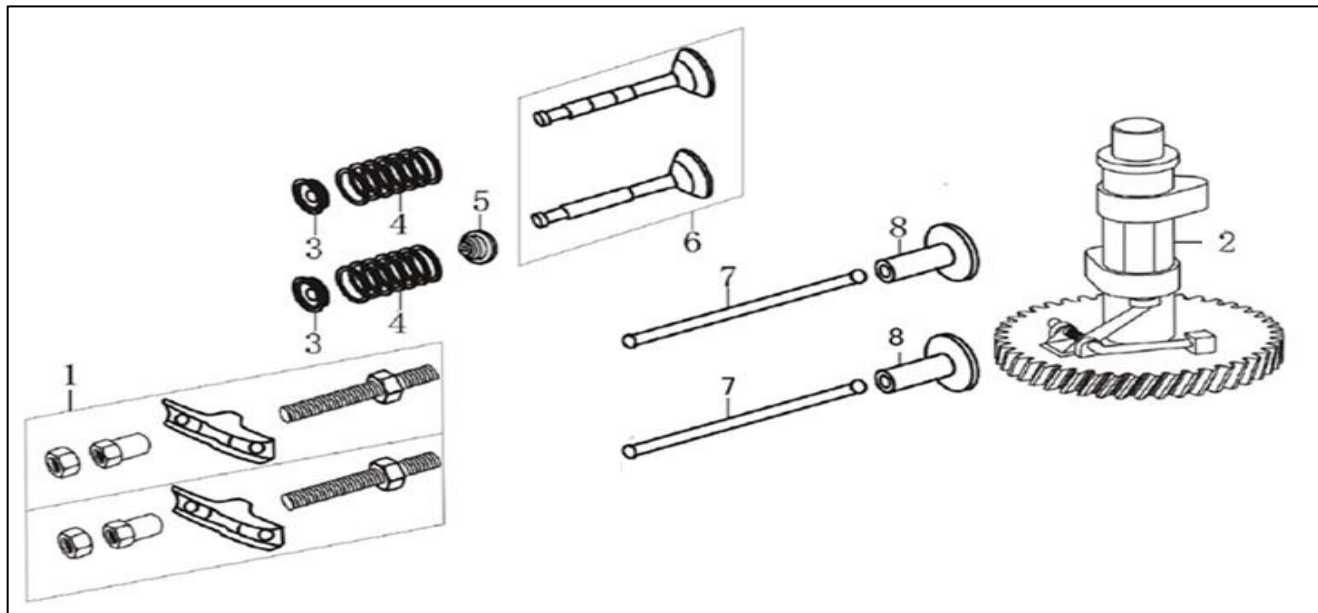

Model: LC1P70FC

Part Number: 445622

Year: 2021

POS	QTY	PARTNUMBER	BESKRIVELSE	DESCRIPTION
1	5	443454	BOLT	HEXAGON SHAFT SHOULDER BOLT
2	1	443455	DÆKSEL FOR TOPSTYKKE	CYLINDER HEAD COVER
3	1	443456	PAKNING	GASKET FOR CYLINDER HEAD COVER
4	1	443457	TÆNDRØR	SPARK PLUG
5	4	443458	FLANGEBOLT M8X50	HEXAGON BOLT WITH FLANGE
6	1	443459	TOPSTYKKE	CYLINDER HEAD
7	2	443460	PINBOLT M6X95	STUD
8	2	443461	PINBOLT M6X97	STUD
9	1	443462	TOPPAKNING	GASKET FOR CYLINDER HEAD
10	2	443168	BØS	OCATION PIN

POS	QTY	PARTNUMBER	BESKRIVELSE	DESCRIPTION
1	1	443463	CYLINDER	CRANKCASE BODY
2	1	443464	DÆKSEL	SIDE PLATE
3	2	443465	FLANGEBOLT M6X16	HEXAGON BOLT WITH FLANGE
4	1	443466	PINBOLT	STAY STUD
5	2	443467	PINBOLT	STAY STUD
6	1	443468	PAKDÅSE	OIL SEAL
7	1	443469	VENTIL	LEAF VALVE
8	1	443470	FLANGEBOLT M6X16	HEXAGON BOLT WITH FLANGE
9	1	443471	FLANGEBOLT	HEXAGON BOLT WITH FLANGE
10	1	443472	LÅG	CAP,BREATHER CHAMBER
11	3	443473	PAKNING	PACKING, BREATHER CHAMBER
12	1	443474	FJEDER	TENSION SPRING
13	1	443475	MOTOR BREMSE	ENGINE BRAKE
14	1	443476	FLANGEBOLT M6X22	HEXAGON BOLT WITH FLANGE
15	1	443477	ÅNDERØR	BREATHER TUBE
16	1	443478	REGULATORARM	SPEED REGULATING ARM
17	1	443479	SKIVE	FLAT WASHER
18	1	443480	PAKDÅSE	OIL SEAL
19	1	443184	LÅS	PIN CLIP
20	1	443481	SI	ENGINE OIL STRAINER
21	1	443482	PINBOLT	CABLE CLEAT

POS	QTY	PARTNUMBER	BESKRIVELSE	DESCRIPTION
1	1	443498	VIPPEARMSÆT.	VALVE ROCKER COMBINATION
2	1	443499	KNASTAKSEL	CAMSHAFT ASSY
3	2	443500	SÆDE	RETAINER, VALVE SPRING
4	2	443210	FJEDER	INNER SPRING OF VALVE
5	1	443501	SÆDE	VALVE OIL SEAL
6	1	443502	VENTIL SÆT	VALVE KIT
7	2	443503	STØDSTANG	PUSH ROD
8	2	443504	LØFTEVENTIL	LIFTER, VALVE