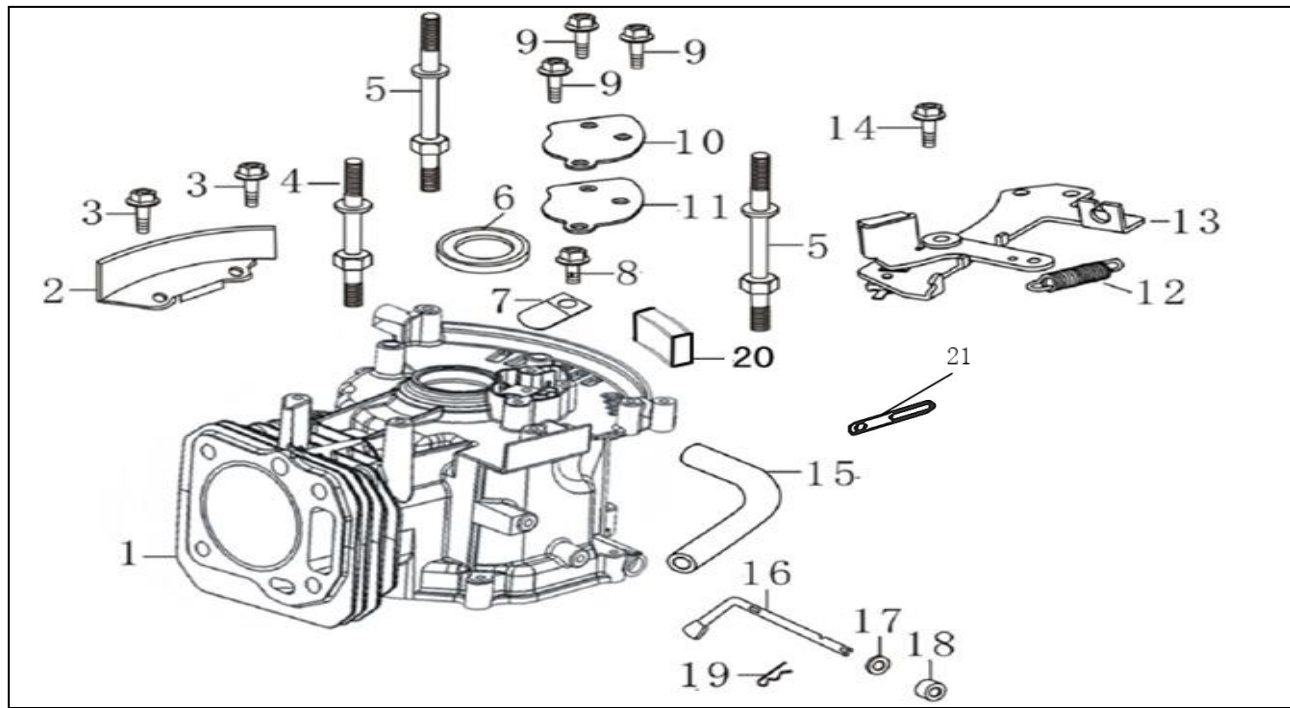

Model: LC1P70FC

Part Number: 445622

Year: 2021

POS	QTY	PARTNUMBER	BESKRIVELSE	DESCRIPTION
1	5	443454	BOLT	HEXAGON SHAFT SHOULDER BOLT
2	1	443455	DÆKSEL FOR TOPSTYKKE	CYLINDER HEAD COVER
3	1	443456	PAKNING	GASKET FOR CYLINDER HEAD COVER
4	1	443457	TÆNDRØR	SPARK PLUG
5	4	443458	FLANGEBOLT M8X50	HEXAGON BOLT WITH FLANGE
6	1	443459	TOPSTYKKE	CYLINDER HEAD
7	2	443460	PINBOLT M6X95	STUD
8	2	443461	PINBOLT M6X97	STUD
9	1	443462	TOPPAKNING	GASKET FOR CYLINDER HEAD
10	2	443168	BØS	OCATION PIN

POS	QTY	PARTNUMBER	BESKRIVELSE	DESCRIPTION
1	1	443463	CYLINDER	CRANKCASE BODY
2	1	443464	DÆKSEL	SIDE PLATE
3	2	443465	FLANGEBOLT M6X16	HEXAGON BOLT WITH FLANGE
4	1	443466	PINBOLT	STAY STUD
5	2	443467	PINBOLT	STAY STUD
6	1	443468	PAKDÅSE	OIL SEAL
7	1	443469	VENTIL	LEAF VALVE
8	1	443470	FLANGEBOLT M6X16	HEXAGON BOLT WITH FLANGE
9	1	443471	FLANGEBOLT	HEXAGON BOLT WITH FLANGE
10	1	443472	LÅG	CAP,BREATHER CHAMBER
11	3	443473	PAKNING	PACKING, BREATHER CHAMBER
12	1	443474	FJEDER	TENSION SPRING
13	1	443475	MOTOR BREMSE	ENGINE BRAKE
14	1	443476	FLANGEBOLT M6X22	HEXAGON BOLT WITH FLANGE
15	1	443477	ÅNDERØR	BREATHER TUBE
16	1	443478	REGULATORARM	SPEED REGULATING ARM
17	1	443479	SKIVE	FLAT WASHER
18	1	443480	PAKDÅSE	OIL SEAL
19	1	443184	LÅS	PIN CLIP
20	1	443481	SI	ENGINE OIL STRAINER
21	1	443482	PINBOLT	CABLE CLEAT

POS	QTY	PARTNUMBER	BESKRIVELSE	DESCRIPTION
1	1	443498	VIPPEARMSÆT.	VALVE ROCKER COMBINATION
2	1	443499	KNASTAKSEL	CAMSHAFT ASSY
3	2	443500	SÆDE	RETAINER, VALVE SPRING
4	2	443210	FJEDER	INNER SPRING OF VALVE
5	1	443501	SÆDE	VALVE OIL SEAL
6	1	443502	VENTIL SÆT	VALVE KIT
7	2	443503	STØDSTANG	PUSH ROD
8	2	443504	LØFTEVENTIL	LIFTER, VALVE