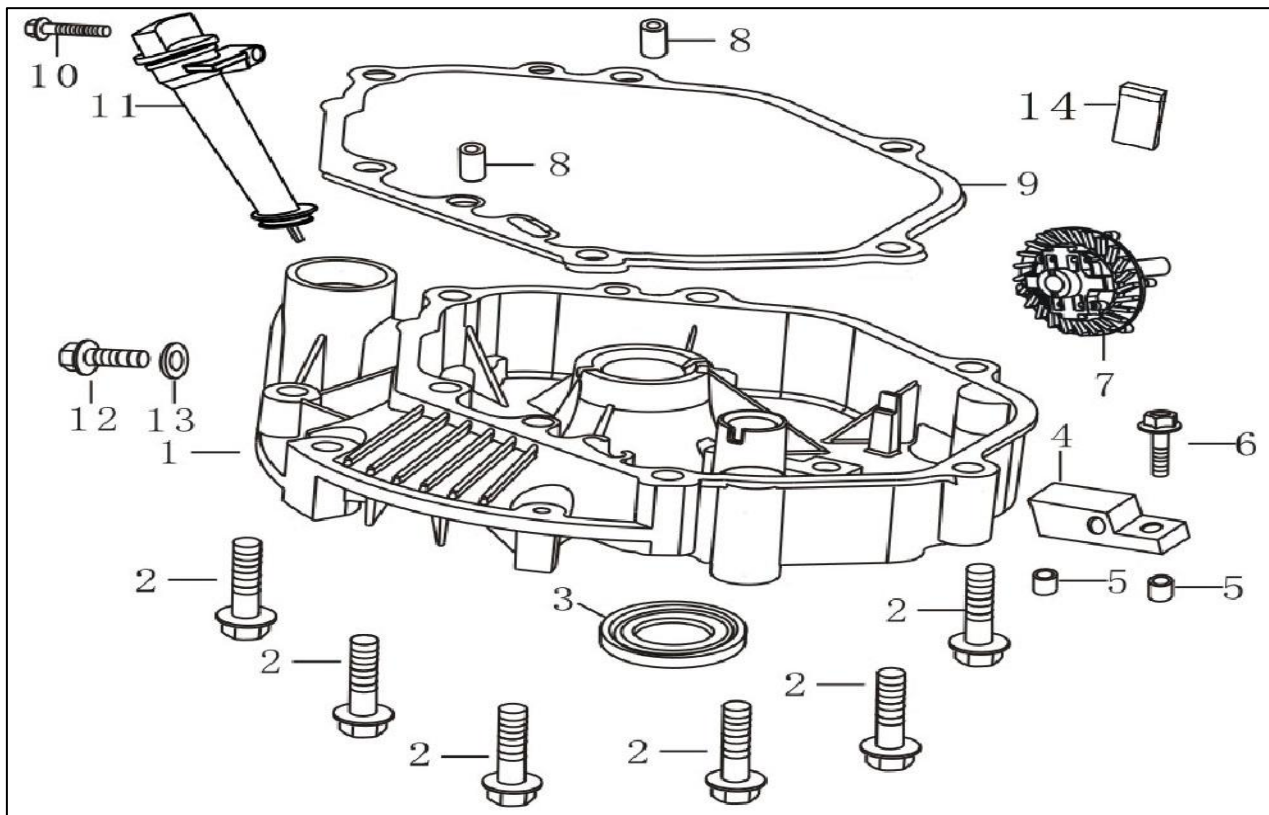

Model: LC1P70FC

Part Number: 445622

Year: 2021

POS	QTY	PARTNUMBER	BESKRIVELSE	DESCRIPTION
1	5	443454	BOLT	HEXAGON SHAFT SHOULDER BOLT
2	1	443455	DÆKSEL FOR TOPSTYKKE	CYLINDER HEAD COVER
3	1	443456	PAKNING	GASKET FOR CYLINDER HEAD COVER
4	1	443457	TÆNDRØR	SPARK PLUG
5	4	443458	FLANGEBOLT M8X50	HEXAGON BOLT WITH FLANGE
6	1	443459	TOPSTYKKE	CYLINDER HEAD
7	2	443460	PINBOLT M6X95	STUD
8	2	443461	PINBOLT M6X97	STUD
9	1	443462	TOPPAKNING	GASKET FOR CYLINDER HEAD
10	2	443168	BØS	OCATION PIN

POS	QTY	PARTNUMBER	BESKRIVELSE	DESCRIPTION
1	1	443463	CYLINDER	CRANKCASE BODY
2	1	443464	DÆKSEL	SIDE PLATE
3	2	443465	FLANGEBOLT M6X16	HEXAGON BOLT WITH FLANGE
4	1	443466	PINBOLT	STAY STUD
5	2	443467	PINBOLT	STAY STUD
6	1	443468	PAKDÅSE	OIL SEAL
7	1	443469	VENTIL	LEAF VALVE
8	1	443470	FLANGEBOLT M6X16	HEXAGON BOLT WITH FLANGE
9	1	443471	FLANGEBOLT	HEXAGON BOLT WITH FLANGE
10	1	443472	LÅG	CAP,BREATHER CHAMBER
11	3	443473	PAKNING	PACKING, BREATHER CHAMBER
12	1	443474	FJEDER	TENSION SPRING
13	1	443475	MOTOR BREMSE	ENGINE BRAKE
14	1	443476	FLANGEBOLT M6X22	HEXAGON BOLT WITH FLANGE
15	1	443477	ÅNDERØR	BREATHER TUBE
16	1	443478	REGULATORARM	SPEED REGULATING ARM
17	1	443479	SKIVE	FLAT WASHER
18	1	443480	PAKDÅSE	OIL SEAL
19	1	443184	LÅS	PIN CLIP
20	1	443481	SI	ENGINE OIL STRAINER
21	1	443482	PINBOLT	CABLE CLEAT

POS	QTY	PARTNUMBER	BESKRIVELSE	DESCRIPTION
1	1	443498	VIPPEARMSÆT.	VALVE ROCKER COMBINATION
2	1	443499	KNASTAKSEL	CAMSHAFT ASSY
3	2	443500	SÆDE	RETAINER, VALVE SPRING
4	2	443210	FJEDER	INNER SPRING OF VALVE
5	1	443501	SÆDE	VALVE OIL SEAL
6	1	443502	VENTIL SÆT	VALVE KIT
7	2	443503	STØDSTANG	PUSH ROD
8	2	443504	LØFTEVENTIL	LIFTER, VALVE