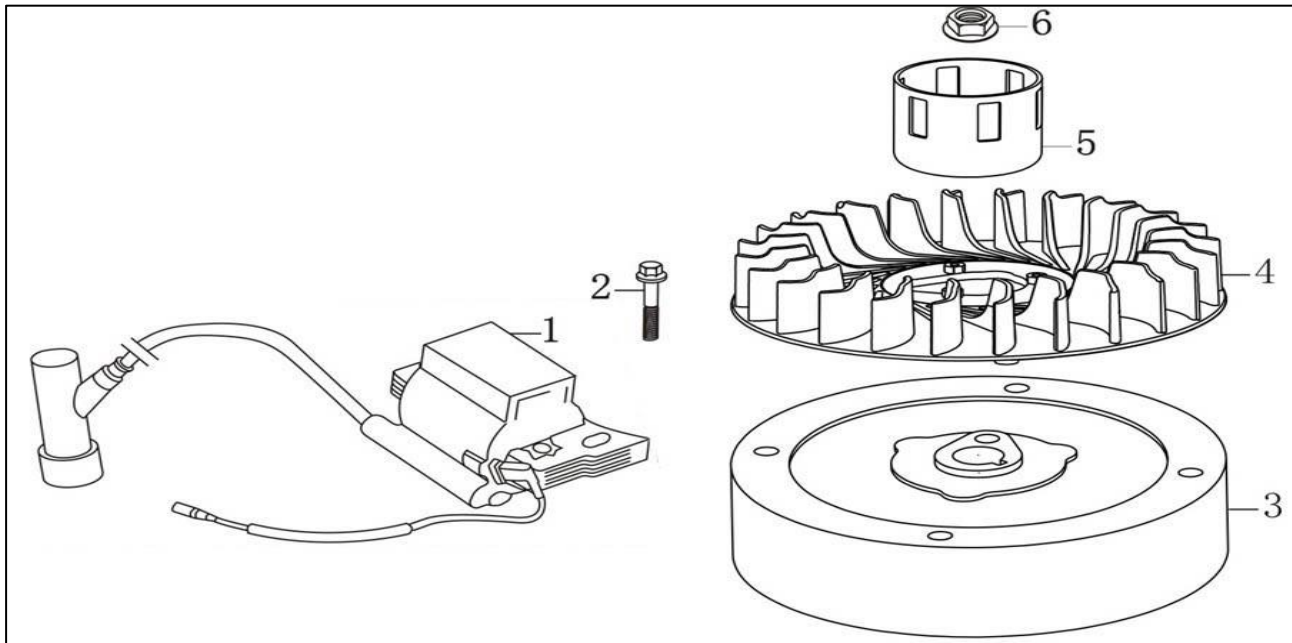

POS	QTY	PARTNUMBER	BESKRIVELSE	DESCRIPTION
1	1	443521	TÆNDSPOLE	COIL ASSY.,IGNNTION
2	3	443476	FLANGEBOLT M6X22	HEXAGON BOLT WITH FLANGE
3	1	443522	SVINGHJUL	FLYWHEEL COMP
4	1	443523	BLÆSEHJUL	IMPELLER
5	1	443235	STARTTRISSE	STARTING DISC
6	1	416112	MØTRIK SPECIAL	NUT