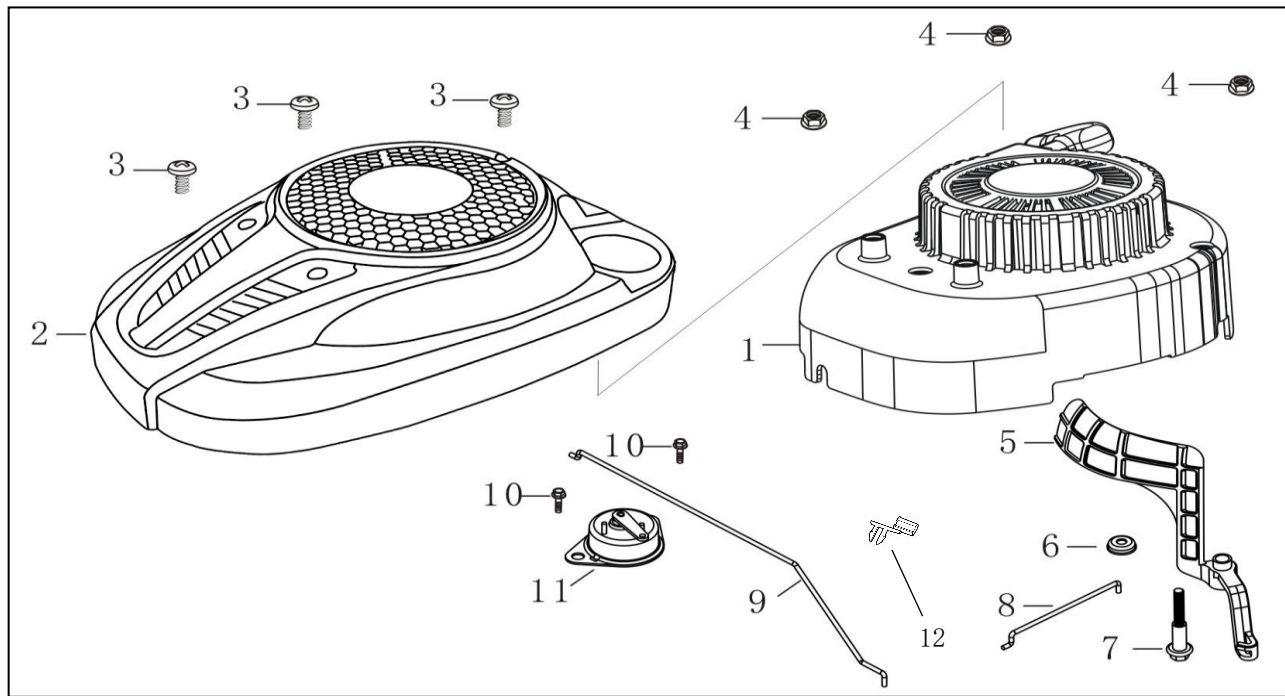

POS	QTY	PARTNUMBER	BESKRIVELSE	DESCRIPTION
1	1	443463	CYLINDER	CRANKCASE BODY
2	1	443464	DÆKSEL	SIDE PLATE
3	2	443465	FLANGEBOLT M6X16	HEXAGON BOLT WITH FLANGE
4	1	443466	PINBOLT	STAY STUD
5	2	443467	PINBOLT	STAY STUD
6	1	443468	PAKDÅSE	OIL SEAL
7	1	443469	VENTIL	LEAF VALVE
8	1	443470	FLANGEBOLT M6X16	HEXAGON BOLT WITH FLANGE
9	1	443471	FLANGEBOLT	HEXAGON BOLT WITH FLANGE
10	1	443472	LÅG	CAP,BREATHER CHAMBER
11	3	443473	PAKNING	PACKING, BREATHER CHAMBER
12	1	443474	FJEDER	TENSION SPRING
13	1	443475	MOTOR BREMSE	ENGINE BRAKE
14	1	443476	FLANGEBOLT M6X22	HEXAGON BOLT WITH FLANGE
15	1	443477	ÅNDERØR	BREATHER TUBE
16	1	443478	REGULATORARM	SPEED REGULATING ARM
17	1	443479	SKIVE	FLAT WASHER
18	1	443480	PAKDÅSE	OIL SEAL
19	1	443184	LÅS	PIN CLIP
20	1	443481	SI	ENGINE OIL STRAINER
21	1	443482	PINBOLT	CABLE CLEAT

POS	QTY	PARTNUMBER	BESKRIVELSE	DESCRIPTION
1	1	443483	KRUMTAPHUS	CRANKCASE COVER
2	6	443484	FLANGEBOLT	HEXAGON BOLT WITH FLANGE
3	1	443485	PAKDÅSE	OIL SEAL
4	1	443486	PLADE	GOVERNOR GEAR PRESSING PLATE
5	2	443240	BØS	OCATION PIN
6	1	443487	FLANGEBOLT	HEXAGON BOLT WITH FLANGE
7	1	443488	GEAR	COMPONENTS OF GOVERNOR GEAR
8	2	443190	BØS	OCATION PIN
9	1	443489	BUNDPAKNING	CRANKCASE COVER GASKET
10	1	443490	FLANGEBOLT	HEXAGON BOLT WITH FLANGE
11	1	443491	OLIERØR	OIL RULE COMBINATION
12	1	443178	SKRUE	SEALING PLUG SCREW
13	1	443177	SKIVE	FLAT WASHER
14	1	443492	BLOK RETUR	ENGINE OIL RETURN BLOCK

POS	QTY	PARTNUMBER	BESKRIVELSE	DESCRIPTION
1	1	443498	VIPPEARMSÆT.	VALVE ROCKER COMBINATION
2	1	443499	KNASTAKSEL	CAMSHAFT ASSY
3	2	443500	SÆDE	RETAINER, VALVE SPRING
4	2	443210	FJEDER	INNER SPRING OF VALVE
5	1	443501	SÆDE	VALVE OIL SEAL
6	1	443502	VENTIL SÆT	VALVE KIT
7	2	443503	STØDSTANG	PUSH ROD
8	2	443504	LØFTEVENTIL	LIFTER, VALVE