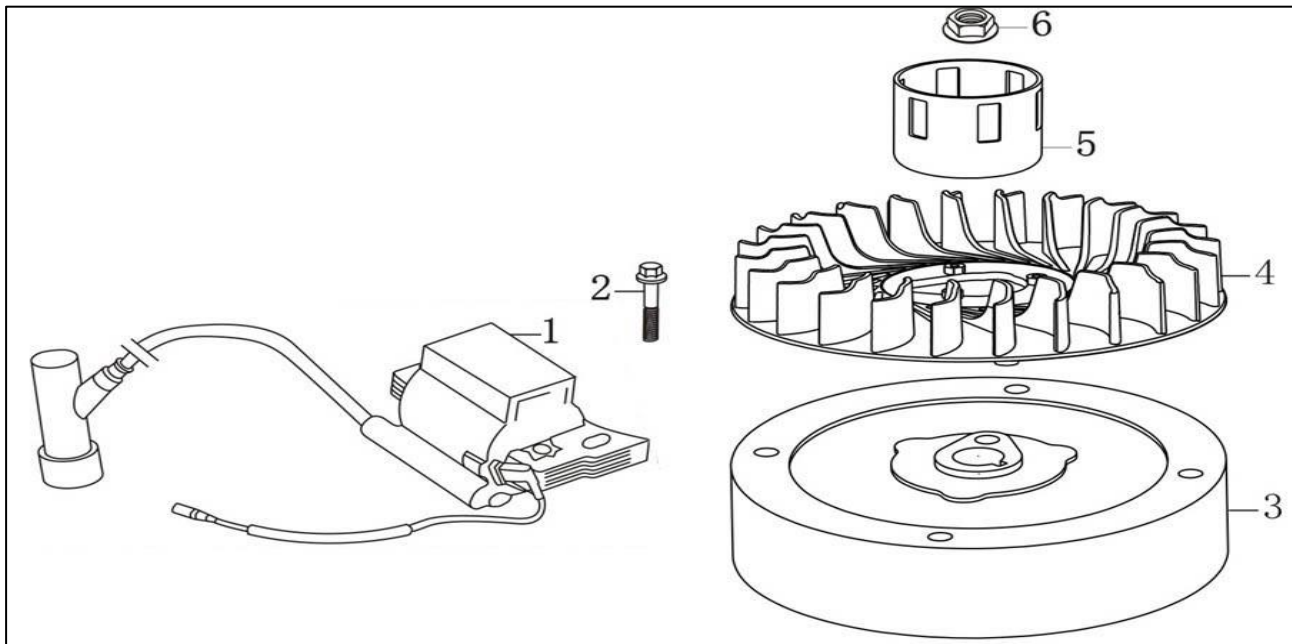

POS	QTY	PARTNUMBER	BESKRIVELSE	DESCRIPTION
1	1	443521	TÆNDSPOLE	COIL ASSY.,IGNNTION
2	3	443476	FLANGEBOLT M6X22	HEXAGON BOLT WITH FLANGE
3	1	443522	SVINGHJUL	FLYWHEEL COMP
4	1	443523	BLÆSEHJUL	IMPELLER
5	1	443235	STARTTRISSE	STARTING DISC
6	1	416112	MØTRIK SPECIAL	NUT