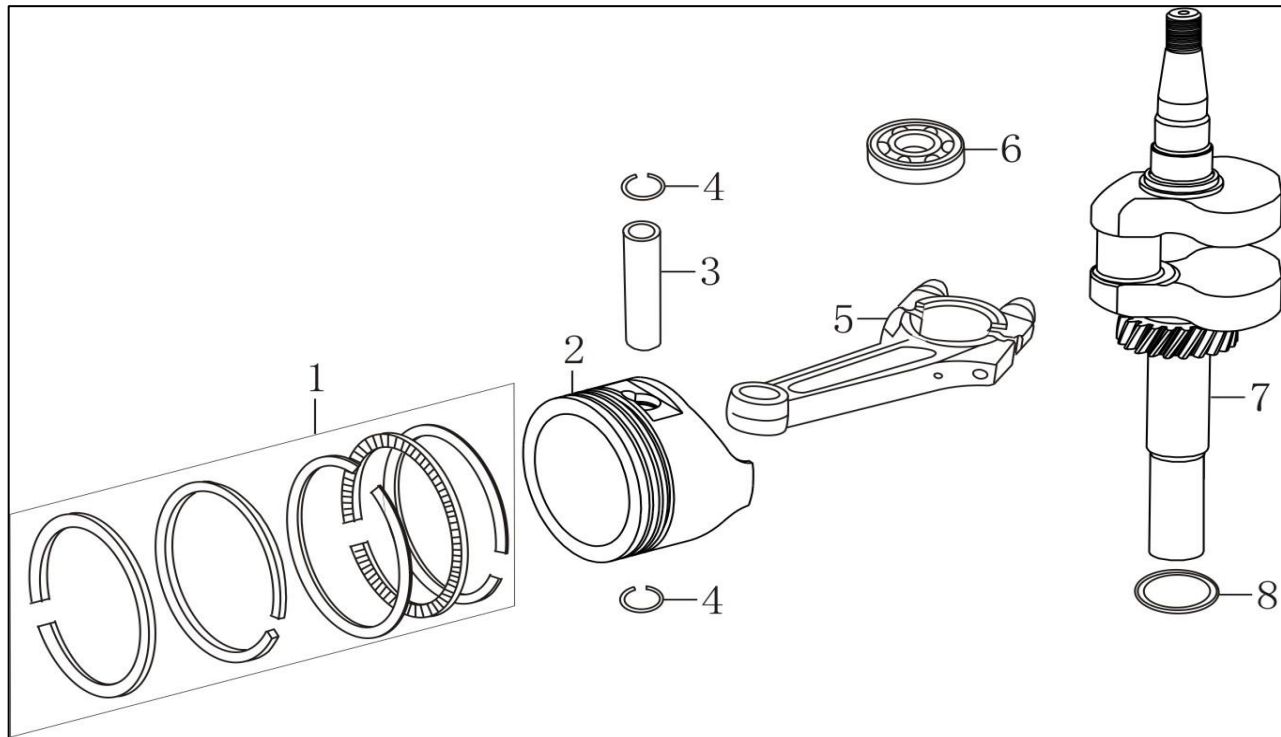

POS	QTY	PARTNUMBER	BESKRIVELSE	DESCRIPTION
1	1	443493	STEMPELRINGESÆT	PISTON RING COMBINATION
2	1	443494	STEMPEL	PISTON
3	1	443195	KRYDSPIND	PISTON PIN
4	2	443193	LÅSERING	STEEL CABLE BAFFLE RING
5	1	443495	PEJLSTANG	CONNECTING ROD
6	1	416053	KUGLELEJE 25X52X15	BALL BEARING 25X52X15
7	1	443496	KRUMTAP	CRANKSHAFT
8	1	443497	SKIVE	FLAT WASHER