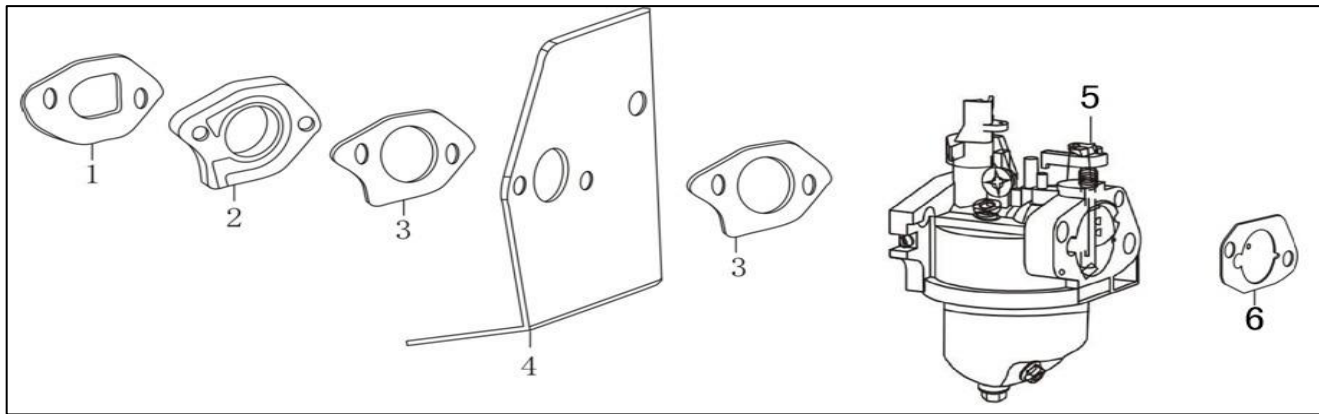

POS	QTY	PARTNUMBER	BESKRIVELSE	DESCRIPTION
1	1	443515	PAKNING	CARBURETOR GASKET
2	1	443516	ISOLATOR	HEAT INSULATING PAD FOR CARBURETOR
3	2	443517	PAKNING	CARBURETOR GASKET
4	1	443518	ISOLATOR	HEAT INSULATING PLATE FOR CARBURETOR
5	1	443519	KARBURATOR	CARBURETOR
6	1	443520	PAKNING	CARBURETOR GASKET