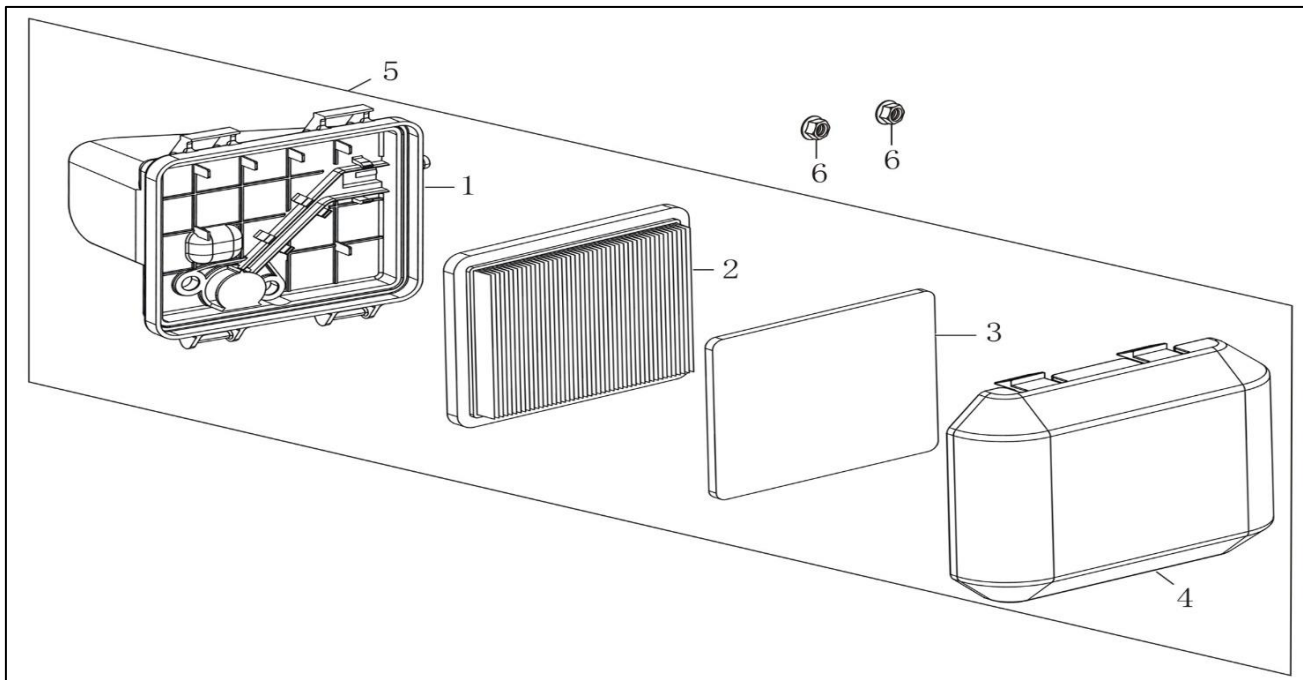

POS	QTY	PARTNUMBER	BESKRIVELSE	DESCRIPTION
1	1	443524	BASE	AIR FILTER SEAT
2	1	443525	LUFTFILTER	AIR FILTER ELEMENT
3	1	443526	LUFTFILTER	AIR FILTER ELEMENT
4	1	443527	DÆKSEL	AIR FILTER CASING COVER
5	1	443528	LUFTFILTER KOMPLET	AIR FILTER
6	2	443247	MØTRIK	SPEED REGULATING BRACKET