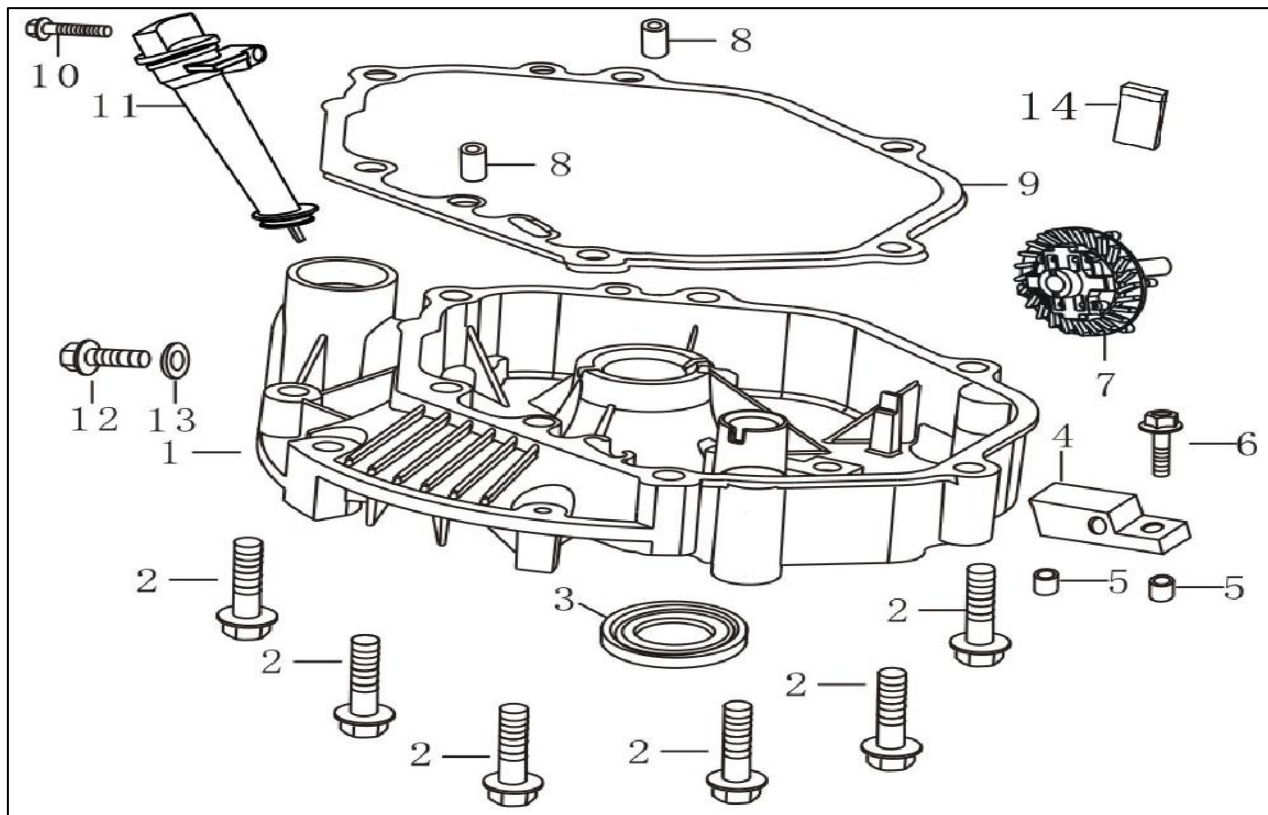

Model: LC1P70FC

Part Number: 445622

Year: 2020

POS	QTY	PARTNUMBER	BESKRIVELSE	DESCRIPTION
1	5	443454	BOLT	HEXAGON SHAFT SHOULDER BOLT
2	1	443455	DÆKSEL FOR TOPSTYKKE	CYLINDER HEAD COVER
3	1	443456	PAKNING	GASKET FOR CYLINDER HEAD COVER
4	1	443457	TÆNDRØR	SPARK PLUG
5	4	443458	FLANGEBOLT M8X50	HEXAGON BOLT WITH FLANGE
6	1	443459	TOPSTYKKE	CYLINDER HEAD
7	2	443460	PINBOLT M6X95	STUD
8	2	443461	PINBOLT M6X97	STUD
9	1	443462	TOPPAKNING	GASKET FOR CYLINDER HEAD
10	2	443168	BØS	OCATION PIN

POS	QTY	PARTNUMBER	BESKRIVELSE	DESCRIPTION
1	1	443463	CYLINDER	CRANKCASE BODY
2	1	443464	DÆKSEL	SIDE PLATE
3	2	443465	FLANGEBOLT M6X16	HEXAGON BOLT WITH FLANGE
4	1	443466	PINBOLT	STAY STUD
5	2	443467	PINBOLT	STAY STUD
6	1	443468	PAKDÅSE	OIL SEAL
7	1	443469	VENTIL	LEAF VALVE
8	1	443470	FLANGEBOLT M6X16	HEXAGON BOLT WITH FLANGE
9	1	443471	FLANGEBOLT	HEXAGON BOLT WITH FLANGE
10	1	443472	LÅG	CAP,BREATHER CHAMBER
11	3	443473	PAKNING	PACKING, BREATHER CHAMBER
12	1	443474	FJEDER	TENSION SPRING
13	1	443475	MOTOR BREMSE	ENGINE BRAKE
14	1	443476	FLANGEBOLT M6X22	HEXAGON BOLT WITH FLANGE
15	1	443477	ÅNDERØR	BREATHER TUBE
16	1	443478	REGULATORARM	SPEED REGULATING ARM
17	1	443479	SKIVE	FLAT WASHER
18	1	443480	PAKDÅSE	OIL SEAL
19	1	443184	LÅS	PIN CLIP
20	1	443481	SI	ENGINE OIL STRAINER
21	1	443482	PINBOLT	CABLE CLEAT

POS	QTY	PARTNUMBER	BESKRIVELSE	DESCRIPTION
1	1	443483	KRUMTAPHUS	CRANKCASE COVER
2	6	443484	FLANGEBOLT	HEXAGON BOLT WITH FLANGE
3	1	443485	PAKDÅSE	OIL SEAL
4	1	443486	PLADE	GOVERNOR GEAR PRESSING PLATE
5	2	443240	BØS	OCATION PIN
6	1	443487	FLANGEBOLT	HEXAGON BOLT WITH FLANGE
7	1	443488	GEAR	COMPONENTS OF GOVERNOR GEAR
8	2	443190	BØS	OCATION PIN
9	1	443489	BUNDPAKNING	CRANKCASE COVER GASKET
10	1	443490	FLANGEBOLT	HEXAGON BOLT WITH FLANGE
11	1	443491	OLIERØR	OIL RULE COMBINATION
12	1	443178	SKRUE	SEALING PLUG SCREW
13	1	443177	SKIVE	FLAT WASHER
14	1	443492	BLOK RETUR	ENGINE OIL RETURN BLOCK