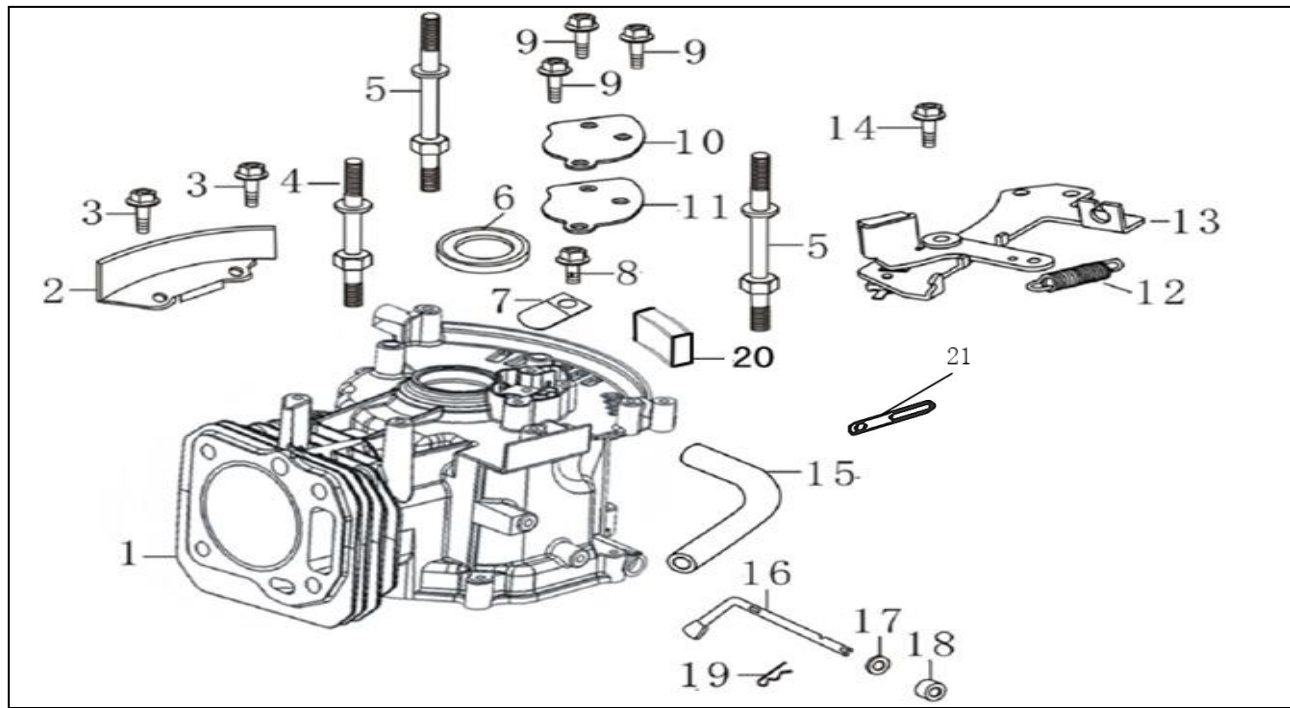

Model: LC1P70FC

Part Number: 445622

Year: 2020

POS	QTY	PARTNUMBER	BESKRIVELSE	DESCRIPTION
1	5	443454	BOLT	HEXAGON SHAFT SHOULDER BOLT
2	1	443455	DÆKSEL FOR TOPSTYKKE	CYLINDER HEAD COVER
3	1	443456	PAKNING	GASKET FOR CYLINDER HEAD COVER
4	1	443457	TÆNDRØR	SPARK PLUG
5	4	443458	FLANGEBOLT M8X50	HEXAGON BOLT WITH FLANGE
6	1	443459	TOPSTYKKE	CYLINDER HEAD
7	2	443460	PINBOLT M6X95	STUD
8	2	443461	PINBOLT M6X97	STUD
9	1	443462	TOPPAKNING	GASKET FOR CYLINDER HEAD
10	2	443168	BØS	OCATION PIN

POS	QTY	PARTNUMBER	BESKRIVELSE	DESCRIPTION
1	1	443463	CYLINDER	CRANKCASE BODY
2	1	443464	DÆKSEL	SIDE PLATE
3	2	443465	FLANGEBOLT M6X16	HEXAGON BOLT WITH FLANGE
4	1	443466	PINBOLT	STAY STUD
5	2	443467	PINBOLT	STAY STUD
6	1	443468	PAKDÅSE	OIL SEAL
7	1	443469	VENTIL	LEAF VALVE
8	1	443470	FLANGEBOLT M6X16	HEXAGON BOLT WITH FLANGE
9	1	443471	FLANGEBOLT	HEXAGON BOLT WITH FLANGE
10	1	443472	LÅG	CAP,BREATHER CHAMBER
11	3	443473	PAKNING	PACKING, BREATHER CHAMBER
12	1	443474	FJEDER	TENSION SPRING
13	1	443475	MOTOR BREMSE	ENGINE BRAKE
14	1	443476	FLANGEBOLT M6X22	HEXAGON BOLT WITH FLANGE
15	1	443477	ÅNDERØR	BREATHER TUBE
16	1	443478	REGULATORARM	SPEED REGULATING ARM
17	1	443479	SKIVE	FLAT WASHER
18	1	443480	PAKDÅSE	OIL SEAL
19	1	443184	LÅS	PIN CLIP
20	1	443481	SI	ENGINE OIL STRAINER
21	1	443482	PINBOLT	CABLE CLEAT

POS	QTY	PARTNUMBER	BESKRIVELSE	DESCRIPTION
1	1	443498	VIPPEARMSÆT.	VALVE ROCKER COMBINATION
2	1	443499	KNASTAKSEL	CAMSHAFT ASSY
3	2	443500	SÆDE	RETAINER, VALVE SPRING
4	2	443210	FJEDER	INNER SPRING OF VALVE
5	1	443501	SÆDE	VALVE OIL SEAL
6	1	443502	VENTIL SÆT	VALVE KIT
7	2	443503	STØDSTANG	PUSH ROD
8	2	443504	LØFTEVENTIL	LIFTER, VALVE