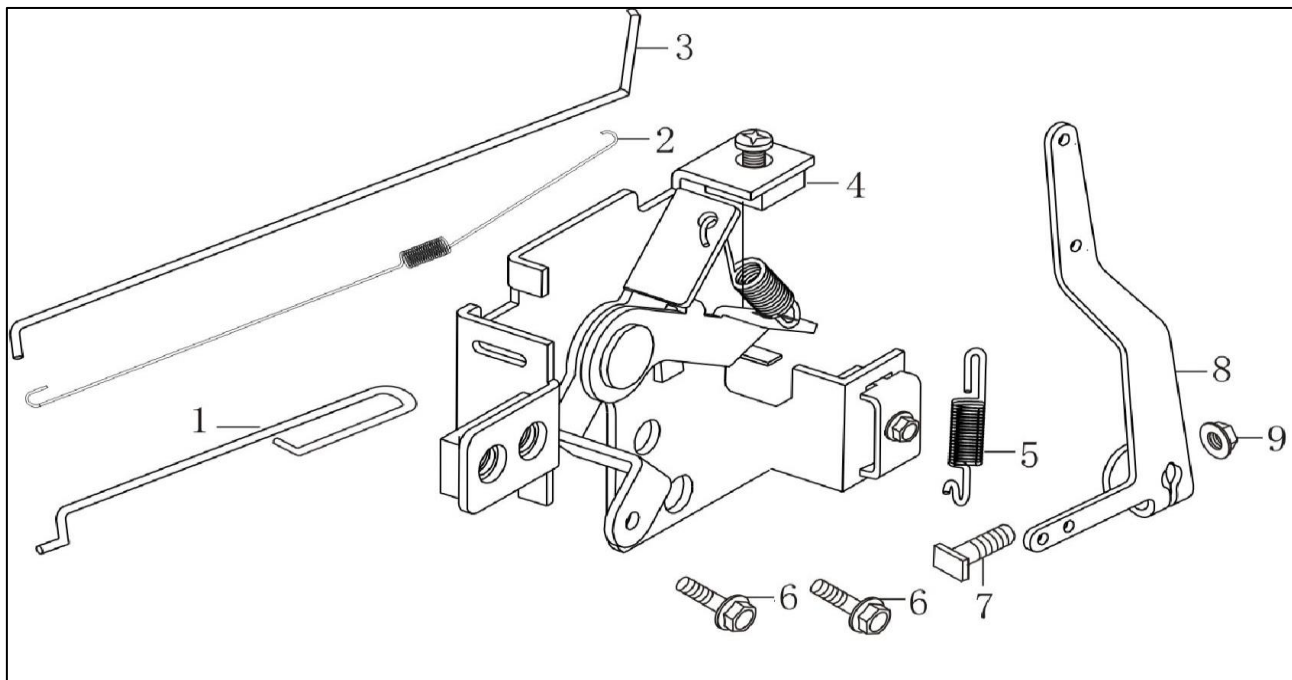

POS	QTY	PARTNUMBER	BESKRIVELSE	DESCRIPTION
2	1	443529	RETURFJEDER	THROTTLE RETURN SPRING
3	1	443530	GASSTANG	THROTTLE ROD
4	1	443531	GASHÅNDTAG KOMBI	THROTTLE HANDLE COMBINATION
5	1	443532	FJEDER	GOVERNING SPRING
6	2	443533	FLANGEBOLT	HEXAGON BOLT WITH FLANGE
7	1	443246	FLANGEMØTRIK	HEXAGON NUT WITH FLANGE
8	1	443534	GASBESLAG	SPEED REGULATING BRACKET
9	1	443247	MØTRIK	SPEED REGULATING BRACKET