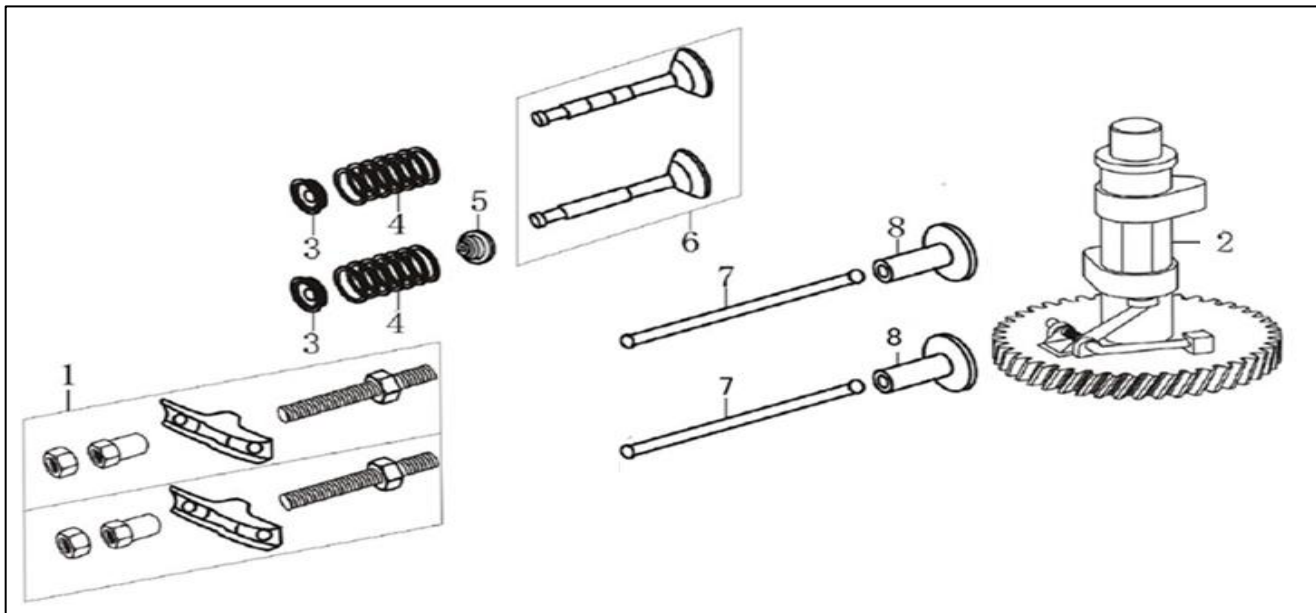

Model: LC1P70FC

Part Number: 445622

Year: 2020

POS	QTY	PARTNUMBER	BESKRIVELSE	DESCRIPTION
1	5	443454	BOLT	HEXAGON SHAFT SHOULDER BOLT
2	1	443455	DÆKSEL FOR TOPSTYKKE	CYLINDER HEAD COVER
3	1	443456	PAKNING	GASKET FOR CYLINDER HEAD COVER
4	1	443457	TÆNDRØR	SPARK PLUG
5	4	443458	FLANGEBOLT M8X50	HEXAGON BOLT WITH FLANGE
6	1	443459	TOPSTYKKE	CYLINDER HEAD
7	2	443460	PINBOLT M6X95	STUD
8	2	443461	PINBOLT M6X97	STUD
9	1	443462	TOPPAKNING	GASKET FOR CYLINDER HEAD
10	2	443168	BØS	OCATION PIN

POS	QTY	PARTNUMBER	BESKRIVELSE	DESCRIPTION
1	1	443463	CYLINDER	CRANKCASE BODY
2	1	443464	DÆKSEL	SIDE PLATE
3	2	443465	FLANGEBOLT M6X16	HEXAGON BOLT WITH FLANGE
4	1	443466	PINBOLT	STAY STUD
5	2	443467	PINBOLT	STAY STUD
6	1	443468	PAKDÅSE	OIL SEAL
7	1	443469	VENTIL	LEAF VALVE
8	1	443470	FLANGEBOLT M6X16	HEXAGON BOLT WITH FLANGE
9	1	443471	FLANGEBOLT	HEXAGON BOLT WITH FLANGE
10	1	443472	LÅG	CAP,BREATHER CHAMBER
11	3	443473	PAKNING	PACKING, BREATHER CHAMBER
12	1	443474	FJEDER	TENSION SPRING
13	1	443475	MOTOR BREMSE	ENGINE BRAKE
14	1	443476	FLANGEBOLT M6X22	HEXAGON BOLT WITH FLANGE
15	1	443477	ÅNDERØR	BREATHER TUBE
16	1	443478	REGULATORARM	SPEED REGULATING ARM
17	1	443479	SKIVE	FLAT WASHER
18	1	443480	PAKDÅSE	OIL SEAL
19	1	443184	LÅS	PIN CLIP
20	1	443481	SI	ENGINE OIL STRAINER
21	1	443482	PINBOLT	CABLE CLEAT

POS	QTY	PARTNUMBER	BESKRIVELSE	DESCRIPTION
1	1	443498	VIPPEARMSÆT.	VALVE ROCKER COMBINATION
2	1	443499	KNASTAKSEL	CAMSHAFT ASSY
3	2	443500	SÆDE	RETAINER, VALVE SPRING
4	2	443210	FJEDER	INNER SPRING OF VALVE
5	1	443501	SÆDE	VALVE OIL SEAL
6	1	443502	VENTIL SÆT	VALVE KIT
7	2	443503	STØDSTANG	PUSH ROD
8	2	443504	LØFTEVENTIL	LIFTER, VALVE