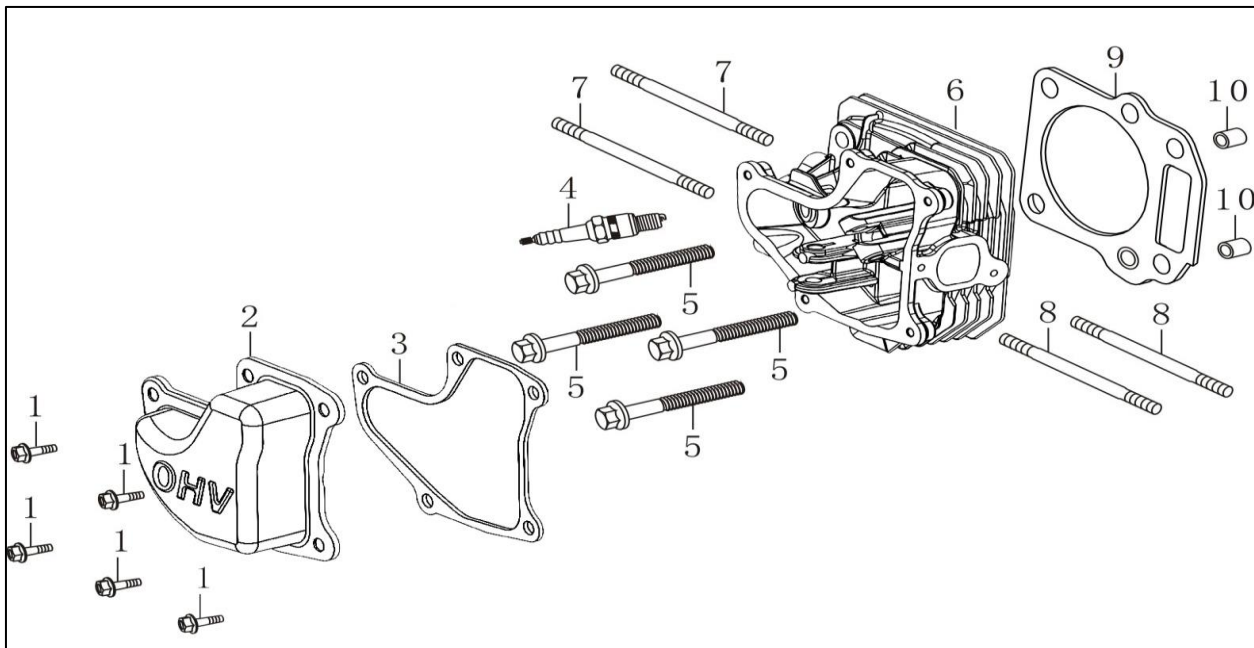

Model: LC1P70FC

Part Number: 445622

Year: 2020

POS	QTY	PARTNUMBER	BESKRIVELSE	DESCRIPTION
1	5	443454	BOLT	HEXAGON SHAFT SHOULDER BOLT
2	1	443455	DÆKSEL FOR TOPSTYKKE	CYLINDER HEAD COVER
3	1	443456	PAKNING	GASKET FOR CYLINDER HEAD COVER
4	1	443457	TÆNDRØR	SPARK PLUG
5	4	443458	FLANGEBOLT M8X50	HEXAGON BOLT WITH FLANGE
6	1	443459	TOPSTYKKE	CYLINDER HEAD
7	2	443460	PINBOLT M6X95	STUD
8	2	443461	PINBOLT M6X97	STUD
9	1	443462	TOPPAKNING	GASKET FOR CYLINDER HEAD
10	2	443168	BØS	OCATION PIN

POS	QTY	PARTNUMBER	BESKRIVELSE	DESCRIPTION
1	1	443463	CYLINDER	CRANKCASE BODY
2	1	443464	DÆKSEL	SIDE PLATE
3	2	443465	FLANGEBOLT M6X16	HEXAGON BOLT WITH FLANGE
4	1	443466	PINBOLT	STAY STUD
5	2	443467	PINBOLT	STAY STUD
6	1	443468	PAKDÅSE	OIL SEAL
7	1	443469	VENTIL	LEAF VALVE
8	1	443470	FLANGEBOLT M6X16	HEXAGON BOLT WITH FLANGE
9	1	443471	FLANGEBOLT	HEXAGON BOLT WITH FLANGE
10	1	443472	LÅG	CAP,BREATHER CHAMBER
11	3	443473	PAKNING	PACKING, BREATHER CHAMBER
12	1	443474	FJEDER	TENSION SPRING
13	1	443475	MOTOR BREMSE	ENGINE BRAKE
14	1	443476	FLANGEBOLT M6X22	HEXAGON BOLT WITH FLANGE
15	1	443477	ÅNDERØR	BREATHER TUBE
16	1	443478	REGULATORARM	SPEED REGULATING ARM
17	1	443479	SKIVE	FLAT WASHER
18	1	443480	PAKDÅSE	OIL SEAL
19	1	443184	LÅS	PIN CLIP
20	1	443481	SI	ENGINE OIL STRAINER
21	1	443482	PINBOLT	CABLE CLEAT

POS	QTY	PARTNUMBER	BESKRIVELSE	DESCRIPTION
1	1	443498	VIPPEARMSÆT.	VALVE ROCKER COMBINATION
2	1	443499	KNASTAKSEL	CAMSHAFT ASSY
3	2	443500	SÆDE	RETAINER, VALVE SPRING
4	2	443210	FJEDER	INNER SPRING OF VALVE
5	1	443501	SÆDE	VALVE OIL SEAL
6	1	443502	VENTIL SÆT	VALVE KIT
7	2	443503	STØDSTANG	PUSH ROD
8	2	443504	LØFTEVENTIL	LIFTER, VALVE