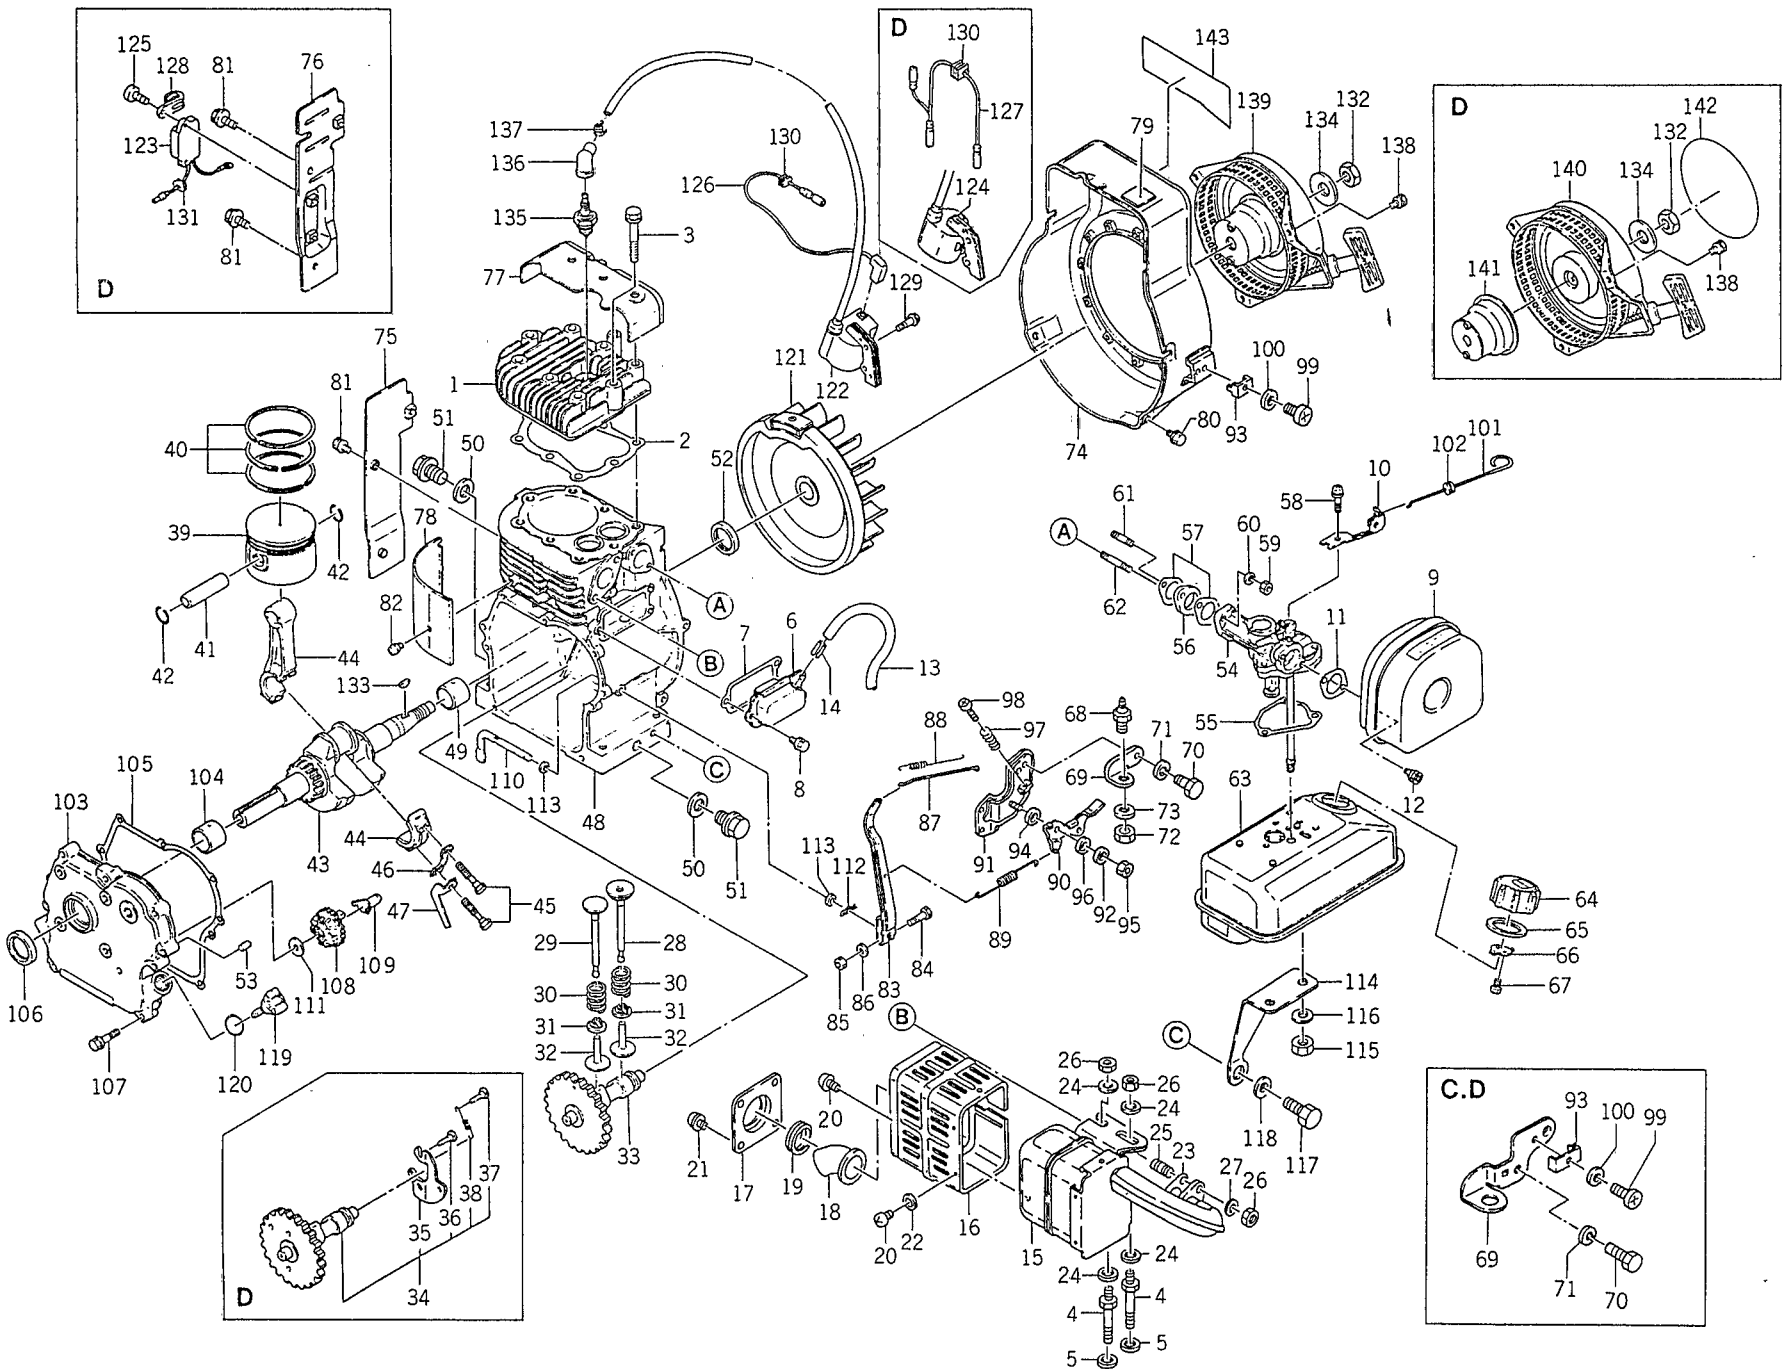

FA210D-246X 315528B, 28C
FA210D-246X FA210D-CS54, DS54

Ref.No.	Part No.	Part Name	Quantity						Remarks
			B	C	D				
1	315501-1111A	HEAD, cylinder	1	1	1				
2	315501-1121A	GASKET, head	1	1	1				
3	181G0855	BOLT (8x55)	2	6	6				
4	315504-1181A	BOLT	6	2	2				
5	410B0800	WASHER	6	2	2				
6	315501-1231B	COVER, inspection	1	1					
	49108-2073	COVER, inspection			1				
7	315501-1232A	GASKET	1	1	1				
8	186B0612	BOLT (6x12)	3	3	3				
9	315510-1310B	AIR CLEANER ASSY	1	1	1				Fig. A-1
10	315501-1351A	STAY, air cleaner	1	1	1				
11	314401-1332A	GASKET	1	1	1				
12	314413-1316A	BOLT	3	3	3				
13	702A071000	TUBE, rubber	1	1	1				ℓ=155mm
14	314401-1341A	PIPE	1	1	1				
15	315504-1400A	MUFFLER ASSY	1	1	1				
16	315510-1431A	•COVER, muffler	1	1	1				
17	314406-1447A	•PLATE	1	1	1				
18	314406-1449A	•PIPE, tail	1	1	1				
19	314406-1455A	•SPRING	1	1	1				
20	314405-3091B	•SCREW	9	9	9				
21	235B0508	•SCREW (5x8)	4	4	4				
22	410B0400	•WASHER	5	5	5				
23	315501-1442A	GASKET	1	1	1				
24	314401-6681A	WASHER	4	4	4				
25	171G0816	STUD	2	2	2				
26	311B0800A	NUT (8mm)	4	4	4				
27	410B0800	WASHER	2	2	2				
28	315500-2111A	VALVE, inlet	1	1	1				
29	315501-2112A	VALVE, exhaust	1	1	1				
30	314401-2113A	SPRING, valve	2	2	2				
31	314401-2116B	SEAT, spring	2	2	2				
32	315501-2211A	TAPPET	2	2	2				
33	315501-2311B	GEAR, cam	1	1	1				
34	49118-2057	CAMSHAFT COMP			1				
35	21118-2058	•DECOMPRESSOR			1				
36	92043-2108	•PIN			2				
37	92043-2123	•PIN			1				
38	92081-2342	•SPRING			1				
39	315501-3111A	PISTON	1	1	1				S.T.D
	315500-3131A	PISTON	AR	AR	AR				O/S 0.25mm
	315500-3132A	PISTON	AR	AR	AR				O/S 0.50mm