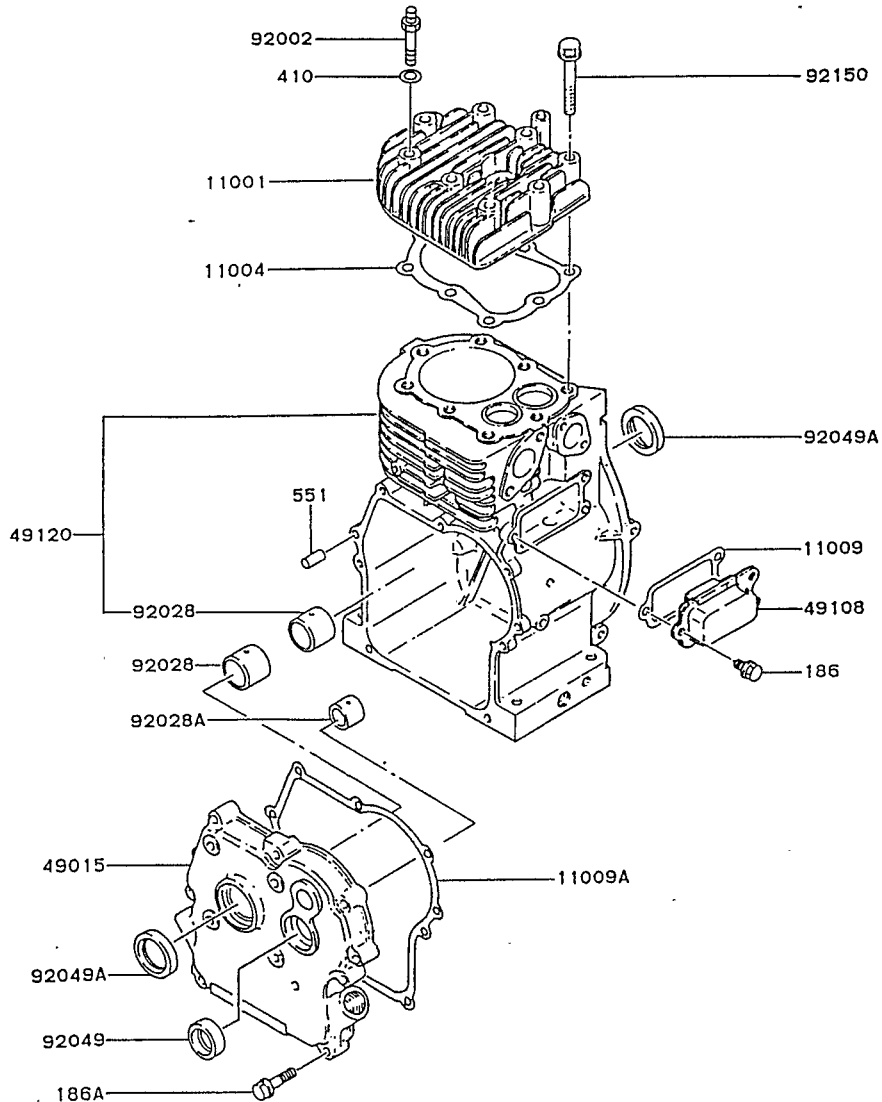

# FA210A

PRODUCT CODE	NOTE
FA210A—CS58	

This catalog covers:

FA210A-  S58

**B-03**

This grid covers:

**CYLINDER/CRANKCASE**

E0110-2284A

Ref. No.	Parts No.	Description	Quantity	C
11001	11001-2100	HEAD-CYLINDER	1	
11004	315501-1121A	GASKET-HEAD	1	
11009	315501-1232A	GASKET	1	
11009A	315501-4124A	GASKET	1	
49015	315513-4120A	COVER-CRANKCASE	1	
49108	49108-2086	COVER-VALVE CHAMBER	1	
49120	49120-6003	CRANKCASE-COMP	1	
92002	315504-1181A	BOLT	2	
92028	315501-4211A	BUSHING	2	
92028A	315513-4211A	BUSHING	1	
92049	315513-4231A	SEAL-OIL	1	
92049A	92049-2199	SEAL-OIL	2	
92150	92150-2203	BOLT, 8X55	6	
186	186B0612	BOLT-UPSET-WP	3	
186A	186B0630	BOLT-UPSET-WP	7	
410	410B0800	W-PLAIN-S	2	
551	551A0612	PIN-DOWEL	2	

This catalog covers:

FA210A -  S58

**B-04**

This grid covers:

**PISTON/CRANKSHAFT**

E0120-2074A

Ref. No.	Parts No.	Description	Quantity
13001	315501-3111A	PISTON-ENGINE	1
13002	315501-3121A	PIN-PISTON	1
13008	315501-3010A	RING-SET-PISTON	1
13025	315500-3020A	RING-SET-PISTON L,0.25	AR
13025A	315500-3030A	RING-SET-PISTON L,0.50	AR
13029	315500-3131A	PISTON-ENGINE L,0.25	AR
13029A	315500-3132A	PISTON-ENGINE L,0.50	AR
13037	315529-3211A	CRANKSHAFT	1
13251	13251-6013	ROD-ASSY-CONNECTING	1
49051	315501-3249A	SPLASHER	1
92002	315501-3245A	BOLT	2
92022	315501-3248A	WASHER	1
92033	92033-2157	RING-SNAP	2

E0130-2125A

Ref. No.	Parts No.	Description	Quantity
12004	315500-2111A	VALVE-INTAKE	1
12005	315501-2112A	VALVE-EXHAUST	1
12009	314401-2116B	RETAINER-VALVE SPRING	2
12032	315501-2211A	TAPPET	2
21118	21118-2062	DECOMPRESSOR	1
49078	314401-2113A	SPRING-ENGINE VALVE	2
49118	49118-2056	CAMSHAFT-COMP	1
92043	92043-2123	PIN	1
92043A	92043-2126	PIN	2
92081	92081-2342	SPRING	1