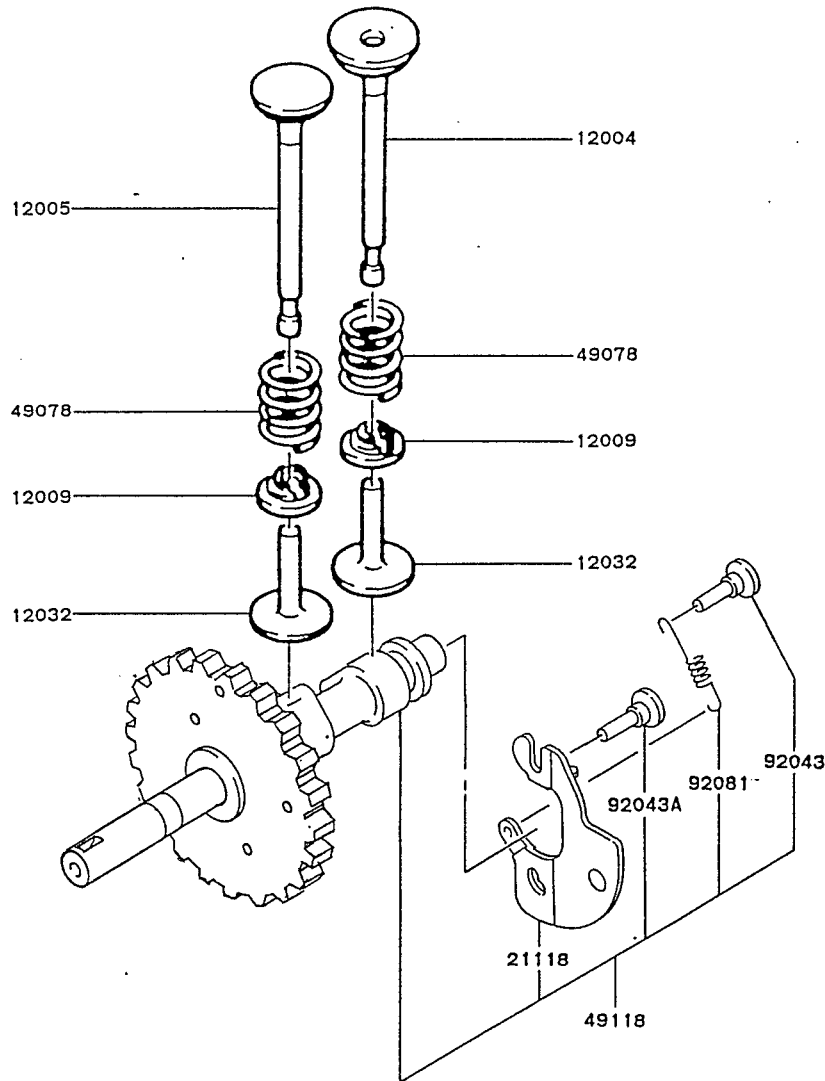

Ref. No.	Parts No.	Description	Quantity	C
11001	11001-2100	HEAD-CYLINDER	1	
11004	315501-1121A	GASKET-HEAD	1	
11009	315501-1232A	GASKET	1	
11009A	315501-4124A	GASKET	1	
49015	315513-4120A	COVER-CRANKCASE	1	
49108	49108-2086	COVER-VALVE CHAMBER	1	
49120	49120-6003	CRANKCASE-COMP	1	
92002	315504-1181A	BOLT	2	
92028	315501-4211A	BUSHING	2	
92028A	315513-4211A	BUSHING	1	
92049	315513-4231A	SEAL-OIL	1	
92049A	92049-2199	SEAL-OIL	2	
92150	92150-2203	BOLT, 8X55	6	
186	186B0612	BOLT-UPSET-WP	3	
186A	186B0630	BOLT-UPSET-WP	7	
410	410B0800	W-PLAIN-S	2	
551	551A0612	PIN-DOWEL	2	

This catalog covers:

FA210A -  S58

**B-04**

This grid covers:

**PISTON/CRANKSHAFT**

E0120-2074A

Ref. No.	Parts No.	Description	Quantity
13001	315501-3111A	PISTON-ENGINE	1
13002	315501-3121A	PIN-PISTON	1
13008	315501-3010A	RING-SET-PISTON	1
13025	315500-3020A	RING-SET-PISTON L,0.25	AR
13025A	315500-3030A	RING-SET-PISTON L,0.50	AR
13029	315500-3131A	PISTON-ENGINE L,0.25	AR
13029A	315500-3132A	PISTON-ENGINE L,0.50	AR
13037	315529-3211A	CRANKSHAFT	1
13251	13251-6013	ROD-ASSY-CONNECTING	1
49051	315501-3249A	SPLASHER	1
92002	315501-3245A	BOLT	2
92022	315501-3248A	WASHER	1
92033	92033-2157	RING-SNAP	2

E0130-2125A

Ref. No.	Parts No.	Description	Quantity
12004	315500-2111A	VALVE-INTAKE	1
12005	315501-2112A	VALVE-EXHAUST	1
12009	314401-2116B	RETAINER-VALVE SPRING	2
12032	315501-2211A	TAPPET	2
21118	21118-2062	DECOMPRESSOR	1
49078	314401-2113A	SPRING-ENGINE VALVE	2
49118	49118-2056	CAMSHAFT-COMP	1
92043	92043-2123	PIN	1
92043A	92043-2126	PIN	2
92081	92081-2342	SPRING	1