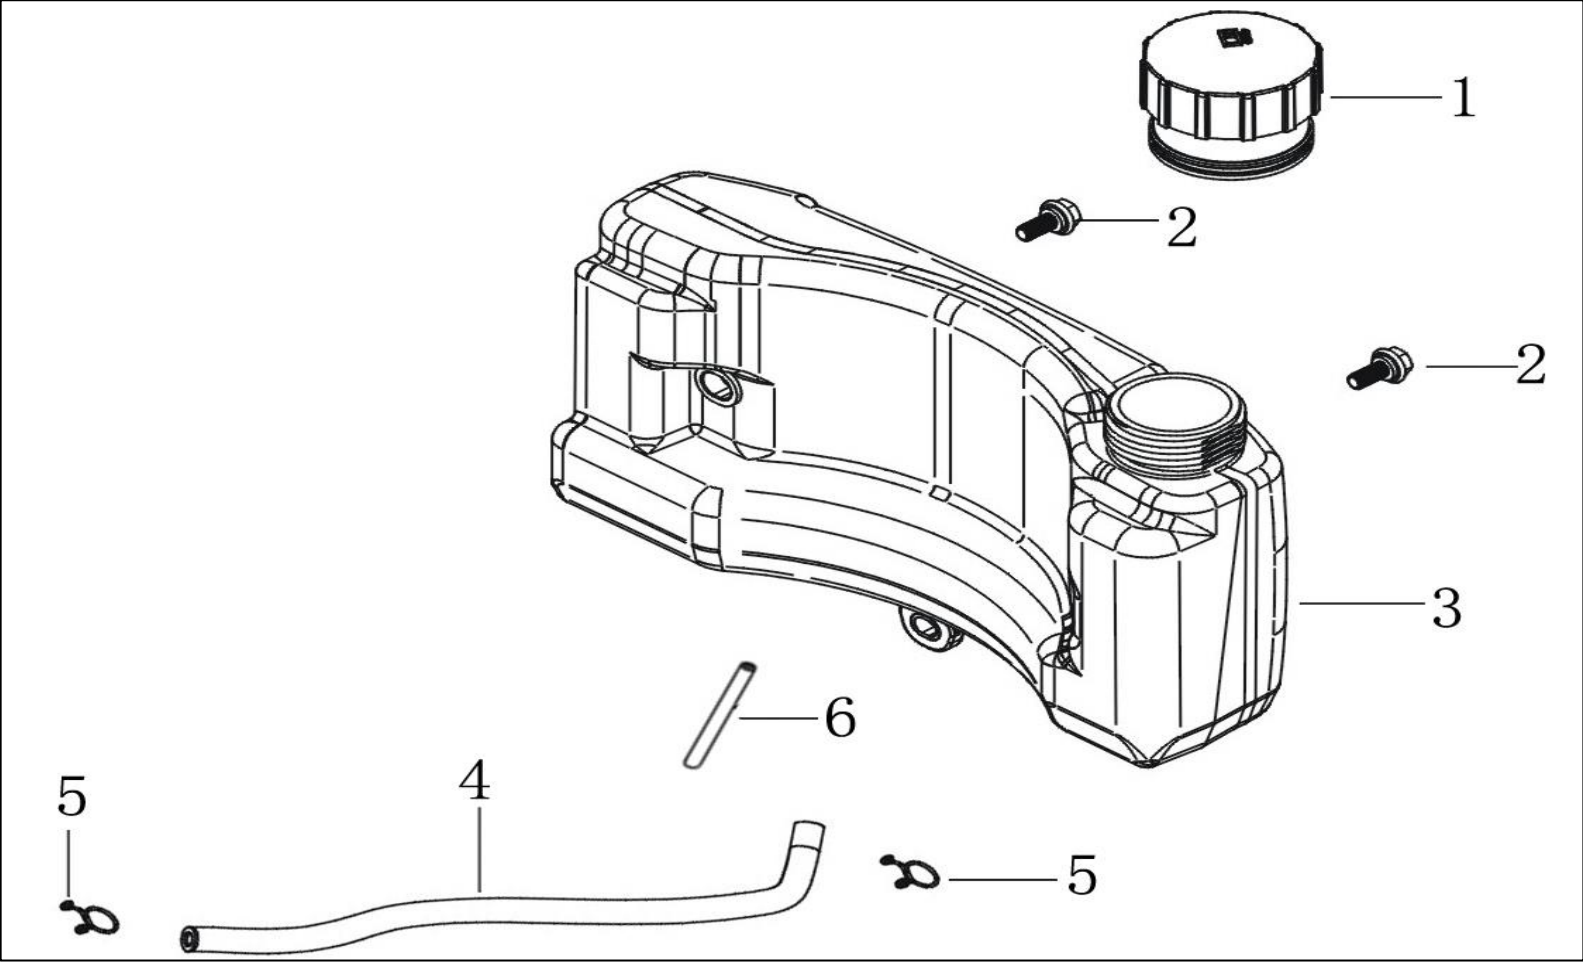

POS	QTY	PARTNUMBER	BESKRIVELSE	DESCRIPTION
1	1	428092	TANKLÅG KOMPLET	FUEL TANK LID
2	2	445054	BOLT	HEXAGON SHAFT SHOULDER BOLT
3	1	453617	TANK	TANK
4	1	453618	OLIERØR	OIL TUBE
5	2	428099	CLIPS FOR SLANGE	CLIPS
6	1	428096	VENTIL	VALVE