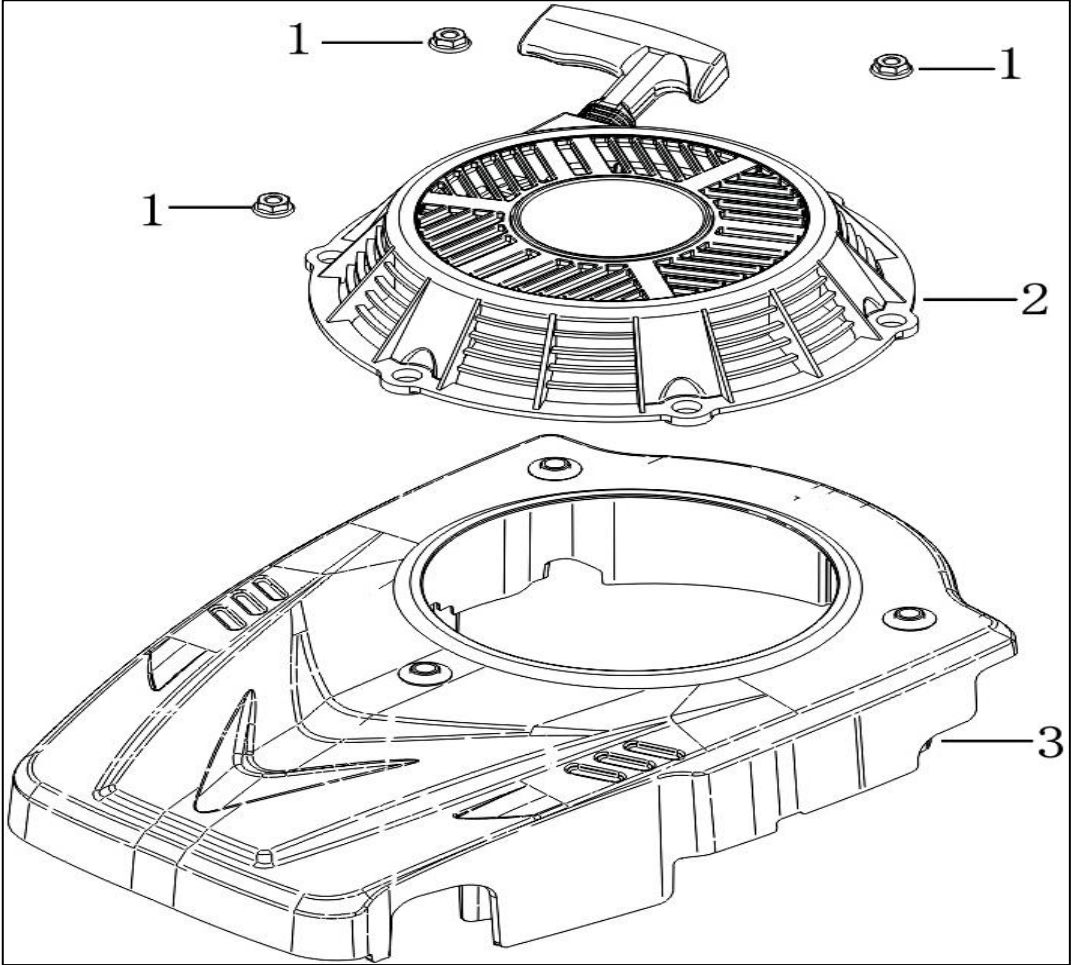

POS	QTY	PARTNUMBER	BESKRIVELSE	DESCRIPTION
1	3	427799	FLANGEMØTRIK M6	COLLAR NUT M6
2	1	453595	REKYLSTARTER	MANUAL STARTING COMPONENTS
3	1	453596	COVER	FAN COVER COMP.