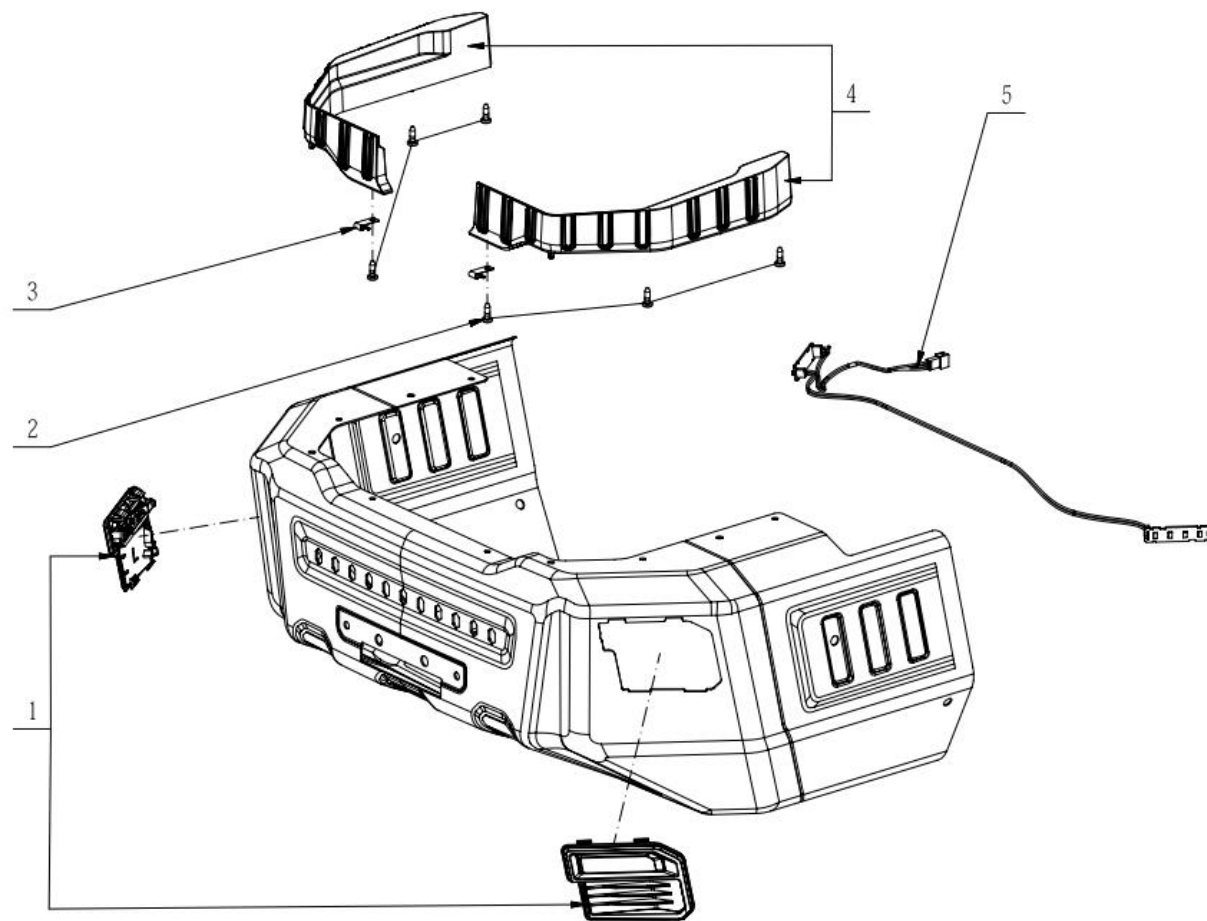

POS	QTY	PARTNUMBER	BESKRIVELSE	DESCRIPTION
1	1	449776	L R INDICATOR COVER SET	L R INDICATOR COVER SET
2	6	450271	HEXAGON SOCKET SCREW	HEXAGON SOCKET SCREW
3	2	450136	WIRE HOLDER	WIRE HOLDER
4	1	450182	GUARD ASSEMBLY	GUARD ASSEMBLY
5	1	449828	LED ELECTRIC ASSEMBLY	LED ELECTRIC ASSEMBLY