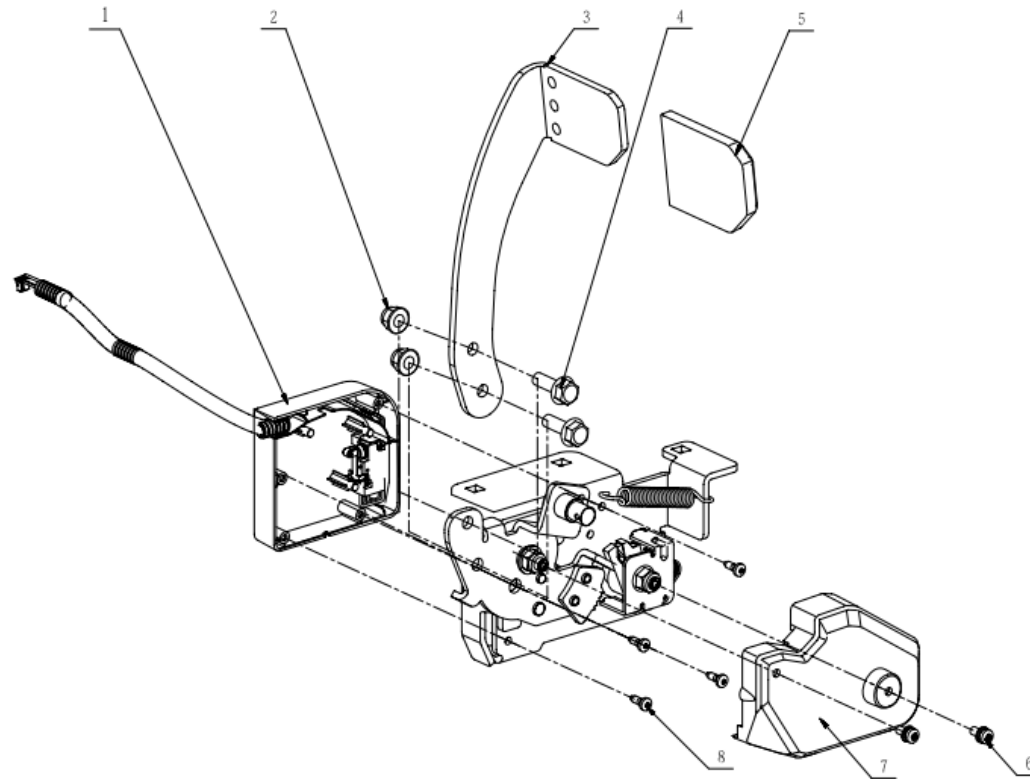

POS	QTY	PARTNUMBER	BESKRIVELSE	DESCRIPTION
1	1	450139	CONNECTING PLATE	CONNECTING PLATE
2	4	450316	HEXAGON FLANGE HEAD THREAD FORMING SCREW	HEXAGON FLANGE HEAD THREAD FORMING SCREW
3	8	450300	HEXAGON HEAD BOLT	HEXAGON HEAD BOLT
4	2	451488	DC MOTOR	DC MOTOR
5	2	449977	BRAKE DISC	BRAKE DISC
6	4	449969	FRICTION BLOCK	FRICTION BLOCK
7	2	450114	SCALEBOARD	SCALEBOARD
8	4	450355	PARALLEL PIN	PARALLEL PIN
9	8	450294	HEXAGON HEAD BOLT	HEXAGON HEAD BOLT
10	1	450138	CONNECTING PLATE	CONNECTING PLATE
11	4	450286	NUT	NUT
401	1	449753	GEAR CASE ASSEMBLY	GEAR CASE ASSEMBLY
402	1	449767	RIGHT BRACKET ASSEMBLY	RIGHT BRACKET ASSEMBLY
403	1	449766	LEFT BRACKET ASSEMBLY	LEFT BRACKET ASSEMBLY

204

POS	QTY	PARTNUMBER	BESKRIVELSE	DESCRIPTION
1	2	451489	SWITCH-PLATE	SWITCH-PLATE
2	1	451490	SWITCH ASSEMBLY	SWITCH ASSEMBLY
3	1	451491	SPRING WIRE	SPRING WIRE
4	3	451492	HEXAGON SOCKET RUBBER HEAD CAP SCREW	HEXAGON SOCKET RUBBER HEAD CAP SCREW
5	1	451493	DAMPER	DAMPER
6	1	451494	ROLLER ASSEMBLY	ROLLER ASSEMBLY
7	1	451495	TIMING BELT	TIMING BELT
8	1	451496	ANGLE MEASURING ELECTRIC ASSEMBLY	ANGLE MEASURING ELECTRIC ASSEMBLY
401	1	451497	CONTROL ASSEMBLY	CONTROL ASSEMBLY
402	1	451498	BELT DRIVE ASSEMBLY	BELT DRIVE ASSEMBLY

POS	QTY	PARTNUMBER	BESKRIVELSE	DESCRIPTION
1	2	450191	LAMP WIRE HARNESS	LAMP WIRE HARNESS
2	1	451439	CONTROL ELECTRIC ASSEMBLY	CONTROL ELECTRIC ASSEMBLY
3	1	450231	LED PCBA	LED PCBA
4	10	450243	TAPPING SCREW	TAPPING SCREW
5	1	450232	LED PCBA	LED PCBA
6	1	450177	TRANSPARENT CAP ASSEMBLY	TRANSPARENT CAP ASSEMBLY
7	1	450175	TRANSPARENT GUARD ASSEMBLY	TRANSPARENT GUARD ASSEMBLY
8	1	450176	TRANSPARENT GUARD ASSEMBLY	TRANSPARENT GUARD ASSEMBLY
9	1	449881	FRONT FRAME	FRONT FRAME
10	4	450251	TAPPING SCREW	TAPPING SCREW