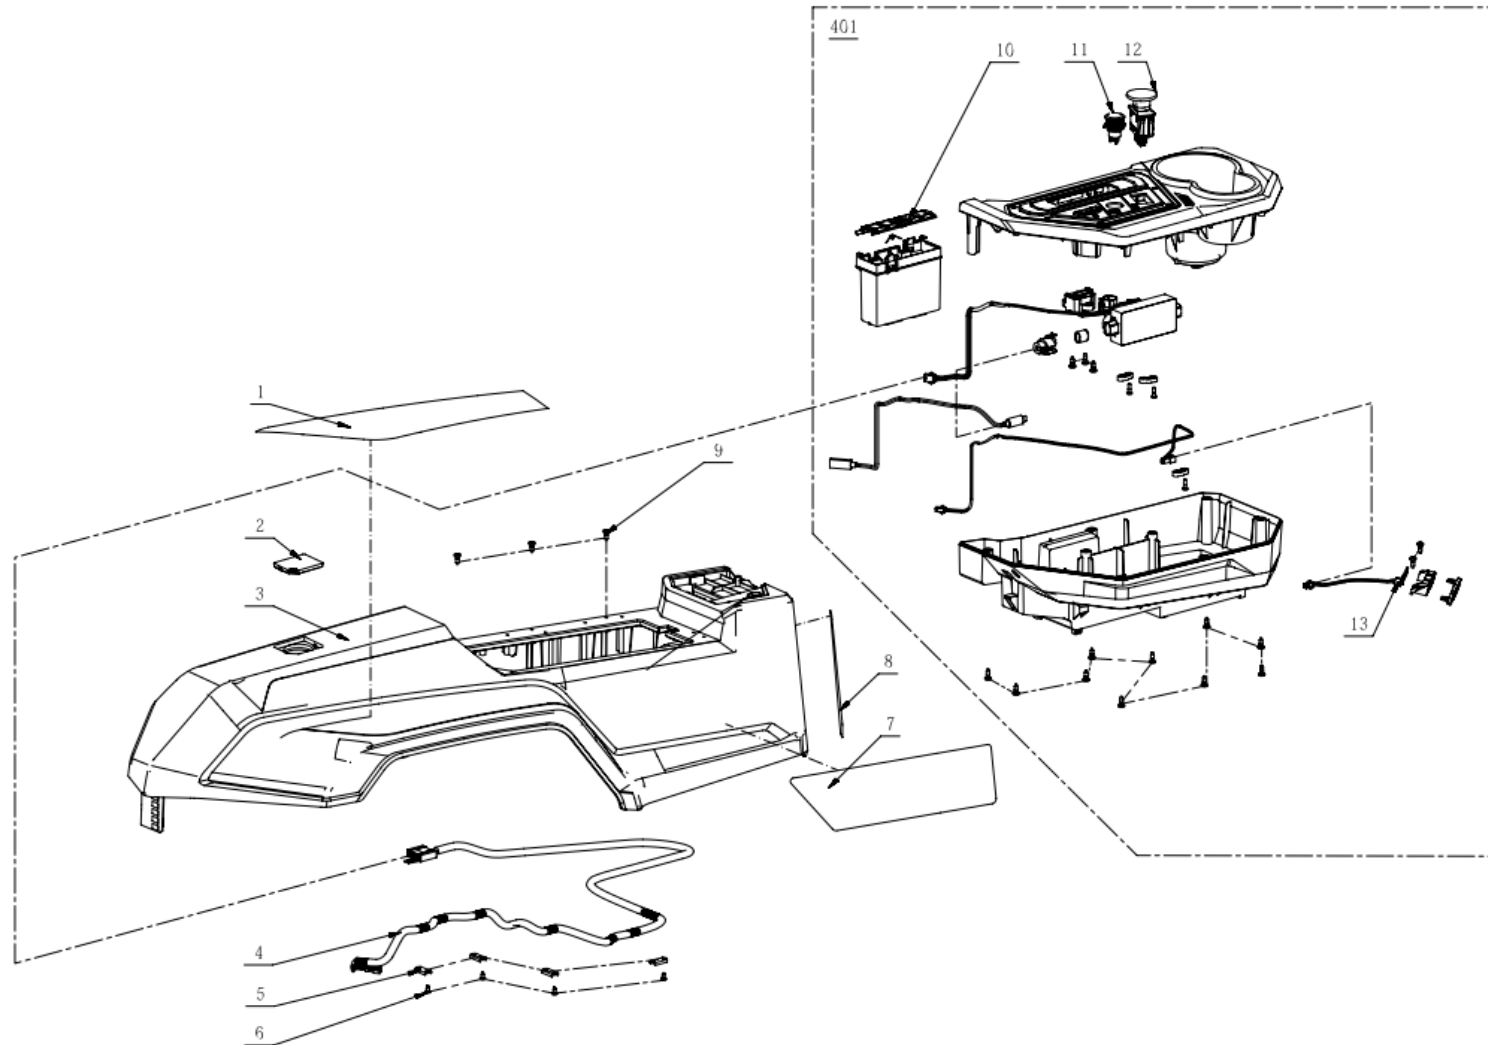

POS	QTY	PARTNUMBER	BESKRIVELSE	DESCRIPTION
1	1	451502	BRAND LABEL	BRAND LABEL
2	1	449908	RIGHT COVER PLATE	RIGHT COVER PLATE
3	1	451506	RIGHT COVER	RIGHT COVER
4	1	450196	WIRING HARNESS	WIRING HARNESS
5	4	447271	CORD ANCHORAGE	CORD ANCHORAGE
6	4	450243	TAPPING SCREW	TAPPING SCREW
7	1	451456	BRAND LABEL	BRAND LABEL
8	1	451507	NAMEPLATE	NAMEPLATE
9	18	450271	HEXAGON SOCKET SCREW	HEXAGON SOCKET SCREW
10	1	449951	PHONE BOX COVER	PHONE BOX COVER
11	1	450226	PUSH SWITCH	PUSH SWITCH
12	1	450225	PUSH SWITCH	PUSH SWITCH
13	1	449832	LED ELECTRIC ASSEMBLY	LED ELECTRIC ASSEMBLY
401	1	451508	CONTROL PANEL BOX ASSEMBLY	CONTROL PANEL BOX ASSEMBLY