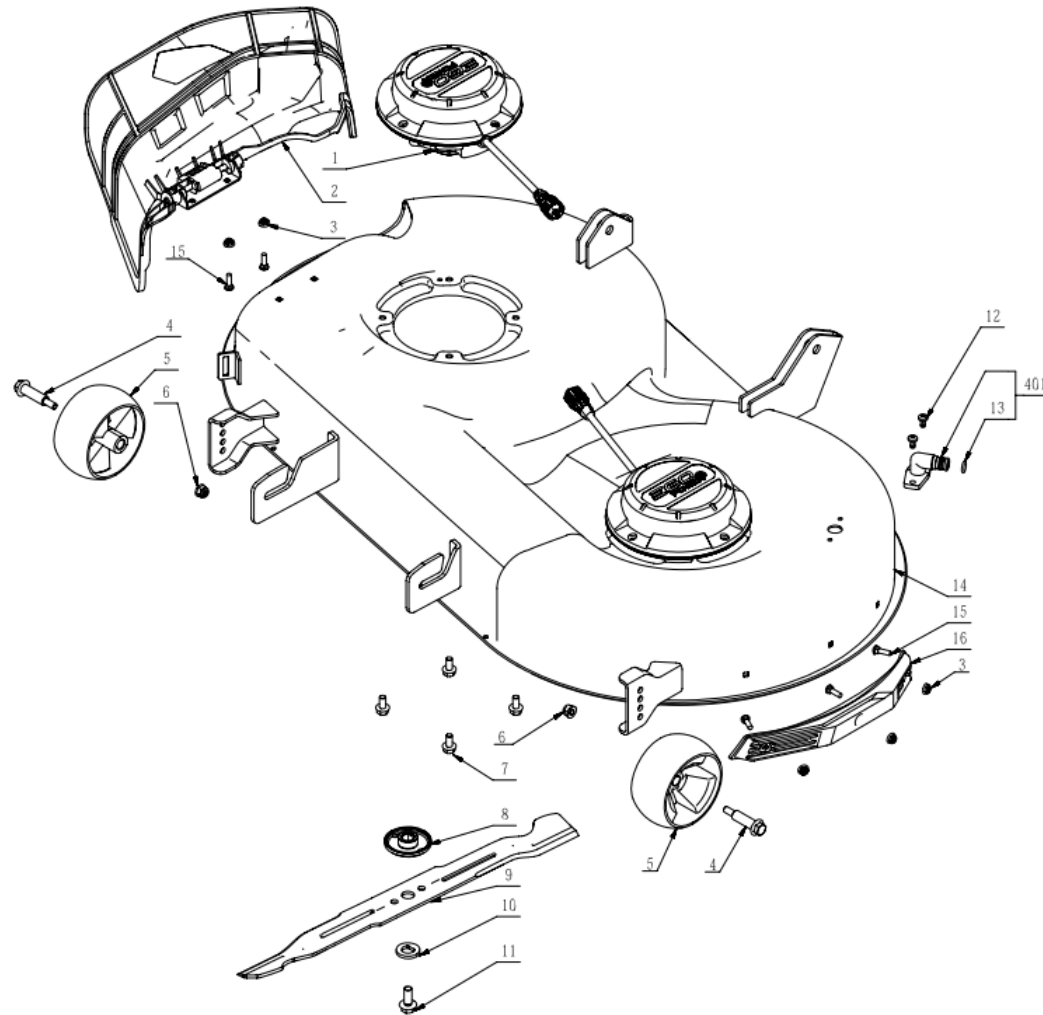

POS	QTY	PARTNUMBER	BESKRIVELSE	DESCRIPTION
1	2	449650	DC MOTOR	DC MOTOR
2	1	449659	CHUTE DEFLECTOR ASSEMBLY	CHUTE DEFLECTOR ASSEMBLY
3	5	450286	NUT	NUT
4	2	450308	HEXAGON FLANGE BOLT	HEXAGON FLANGE BOLT
5	2	449903	ROLLER WHEEL	ROLLER WHEEL
6	2	450290	LOCK NUT	LOCK NUT
7	8	450297	HEXAGON FLANGE BOLT	HEXAGON FLANGE BOLT
8	2	449991	FLANGE	FLANGE
9	2	450391	STANDARD BLADE (FITTED AS STANDARD)	STANDARD BLADE (FITTED AS STANDARD)
10	2	447571	WASHER	WASHER
11	2	447533	FLANGE BOLT	FLANGE BOLT
12	2	450253	SCREW	SCREW
13	1	450369	O RING	O RING
14	1	449703	DECK UNIT	DECK UNIT
15	5	450313	SEMICIRCULAR HEAD SQUARE NECK BOLT	SEMICIRCULAR HEAD SQUARE NECK BOLT
16	1	449900	BAFFLE STRIP	BAFFLE STRIP
401	1	449661	OUTLET NOZZLE ASSEMBLY	OUTLET NOZZLE ASSEMBLY