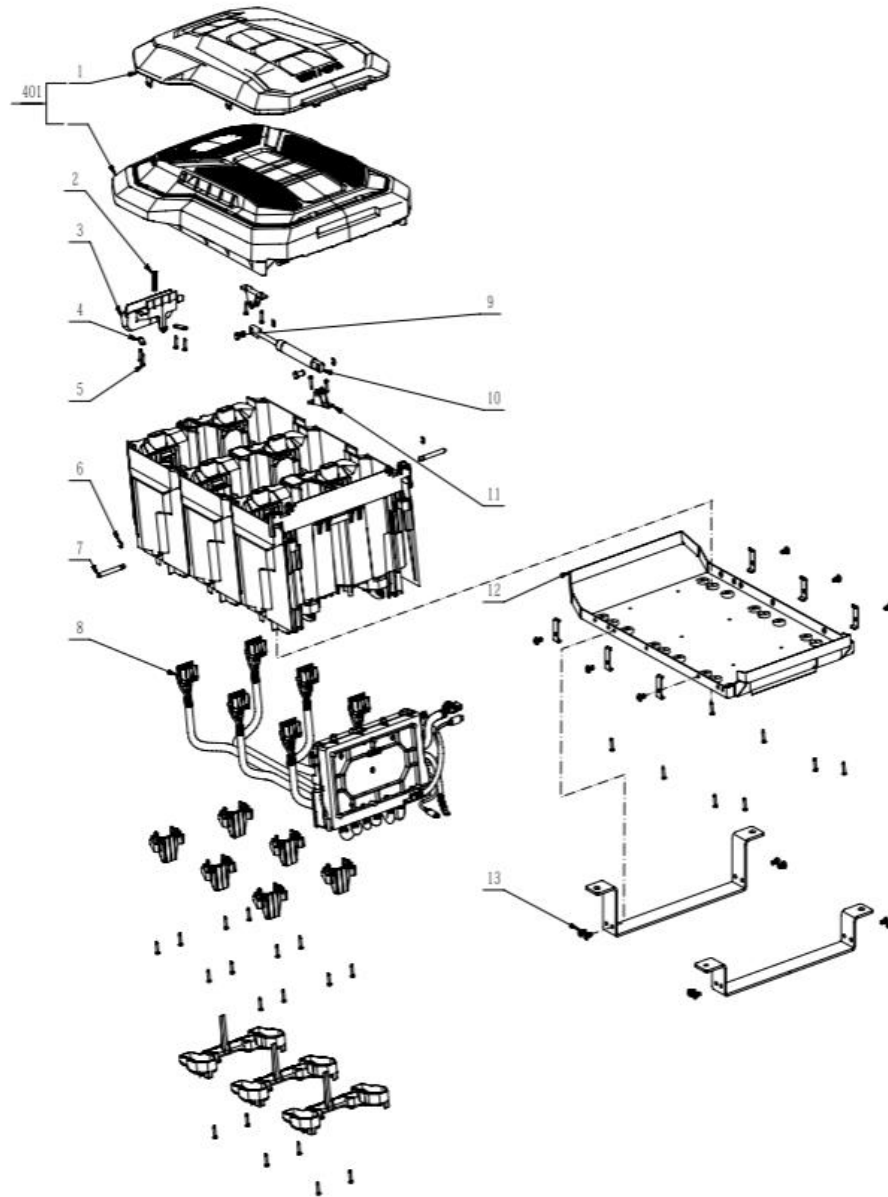

POS	QTY	PARTNUMBER	BESKRIVELSE	DESCRIPTION
1	1	449883	REAR TRANSPARENT GUARD	REAR TRANSPARENT GUARD
2	1	450077	COMPRESSION SPRING	COMPRESSION SPRING
3	1	449890	LATCH	LATCH
4	2	450102	CLAMP	CLAMP
5	54	447469	TAPPING SCREW	TAPPING SCREW
6	4	450345	E RING	E RING
7	2	449975	SPINDLE	SPINDLE
8	1	450378	BMS ELECTRIC ASSEMBLY	BMS ELECTRIC ASSEMBLY
9	2	450357	PIN SHAFT	PIN SHAFT
10	1	450084	GAS SPRING	GAS SPRING
11	2	450128	SUPPORT BASE	SUPPORT BASE
12	6	450129	HOOK	HOOK
13	14	450253	SCREW	SCREW
401	1	449792	BATTERY BOX COVER ASSEMBLY	BATTERY BOX COVER ASSEMBLY