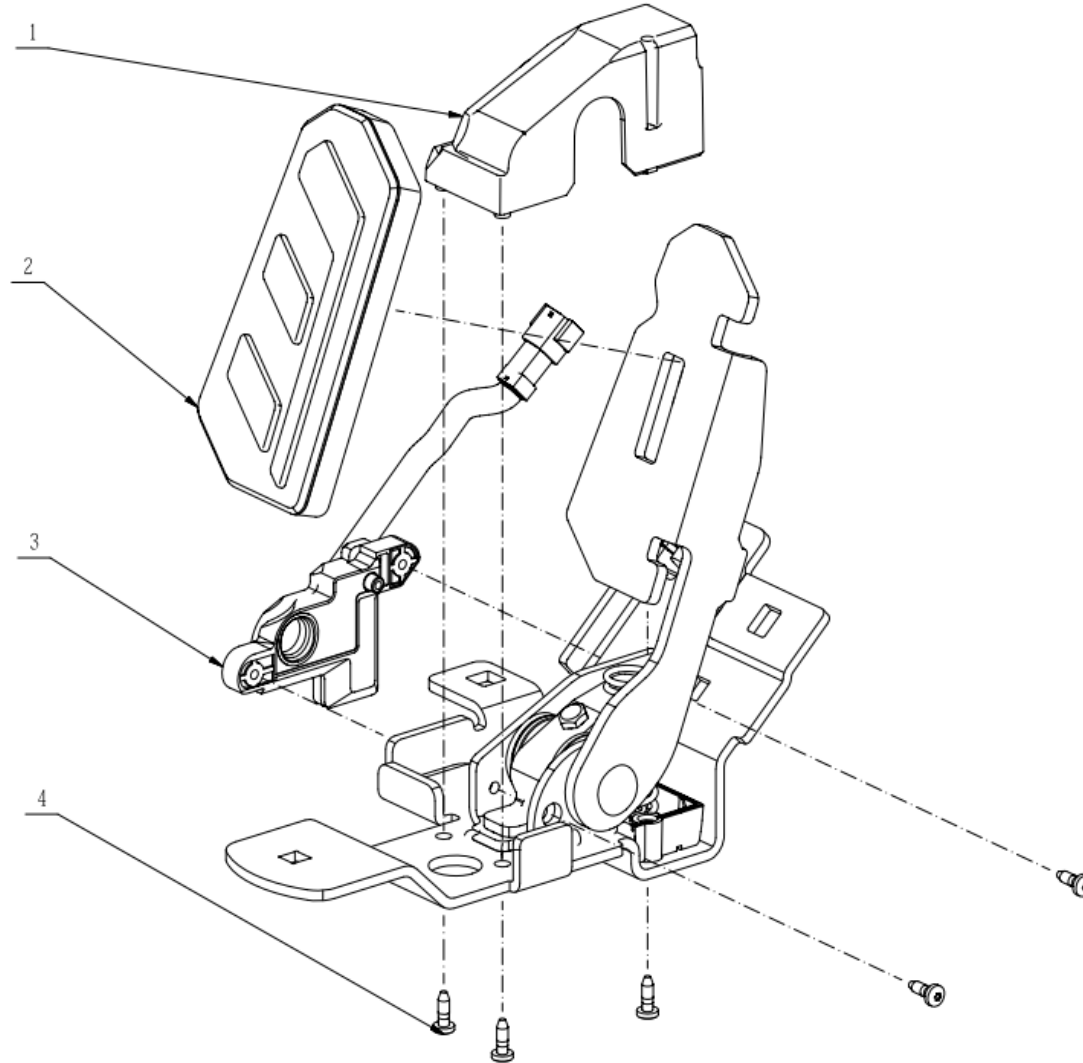

POS	QTY	PARTNUMBER	BESKRIVELSE	DESCRIPTION
1	1	451509	DUST COVER	DUST COVER
2	1	451510	PEDAL SHEATH	PEDAL SHEATH
3	1	451511	ACCELERATOR PCBA	ACCELERATOR PCBA
4	5	450271	HEXAGON SOCKET SCREW	HEXAGON SOCKET SCREW