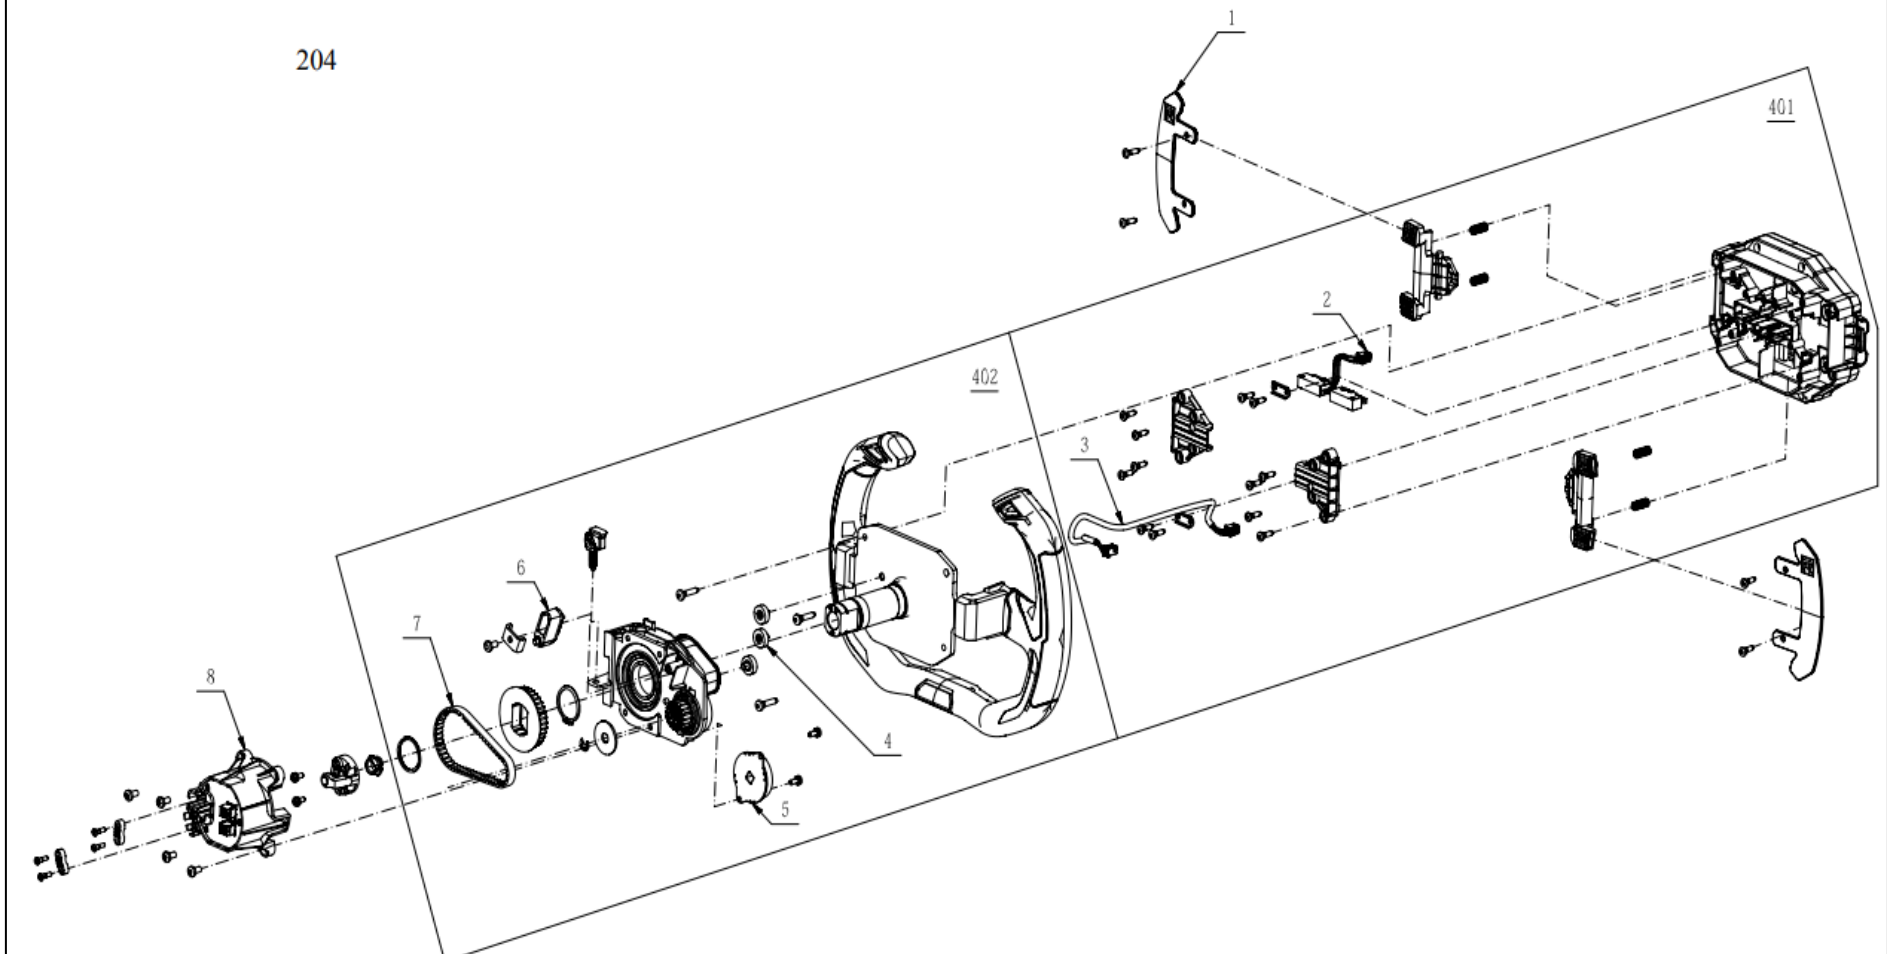

POS	QTY	PARTNUMBER	BESKRIVELSE	DESCRIPTION
212	1	451484	ACCELERATOR	ACCELERATOR
214	1	451485	WRENCH TOOL SET	WRENCH TOOL SET

POS	QTY	PARTNUMBER	BESKRIVELSE	DESCRIPTION
1	1	449883	REAR TRANSPARENT GUARD	REAR TRANSPARENT GUARD
2	1	450077	COMPRESSION SPRING	COMPRESSION SPRING
3	1	449890	LATCH	LATCH
4	2	450102	CLAMP	CLAMP
5	54	447469	TAPPING SCREW	TAPPING SCREW
6	4	450345	E RING	E RING
7	2	449975	SPINDLE	SPINDLE
8	1	450378	BMS ELECTRIC ASSEMBLY	BMS ELECTRIC ASSEMBLY
9	2	450357	PIN SHAFT	PIN SHAFT
10	1	450084	GAS SPRING	GAS SPRING
11	2	450128	SUPPORT BASE	SUPPORT BASE
12	6	450129	HOOK	HOOK
13	14	450253	SCREW	SCREW
401	1	449792	BATTERY BOX COVER ASSEMBLY	BATTERY BOX COVER ASSEMBLY

POS	QTY	PARTNUMBER	BESKRIVELSE	DESCRIPTION
1	1	450139	CONNECTING PLATE	CONNECTING PLATE
2	4	450316	HEXAGON FLANGE HEAD THREAD FORMING SCREW	HEXAGON FLANGE HEAD THREAD FORMING SCREW
3	8	450300	HEXAGON HEAD BOLT	HEXAGON HEAD BOLT
4	2	451488	DC MOTOR	DC MOTOR
5	2	449977	BRAKE DISC	BRAKE DISC
6	4	449969	FRICTION BLOCK	FRICTION BLOCK
7	2	450114	SCALEBOARD	SCALEBOARD
8	4	450355	PARALLEL PIN	PARALLEL PIN
9	8	450294	HEXAGON HEAD BOLT	HEXAGON HEAD BOLT
10	1	450138	CONNECTING PLATE	CONNECTING PLATE
11	4	450286	NUT	NUT
401	1	449753	GEAR CASE ASSEMBLY	GEAR CASE ASSEMBLY
402	1	449767	RIGHT BRACKET ASSEMBLY	RIGHT BRACKET ASSEMBLY
403	1	449766	LEFT BRACKET ASSEMBLY	LEFT BRACKET ASSEMBLY

204

POS	QTY	PARTNUMBER	BESKRIVELSE	DESCRIPTION
1	2	451489	SWITCH-PLATE	SWITCH-PLATE
2	1	451490	SWITCH ASSEMBLY	SWITCH ASSEMBLY
3	1	451491	SPRING WIRE	SPRING WIRE
4	3	451492	HEXAGON SOCKET RUBBER HEAD CAP SCREW	HEXAGON SOCKET RUBBER HEAD CAP SCREW
5	1	451493	DAMPER	DAMPER
6	1	451494	ROLLER ASSEMBLY	ROLLER ASSEMBLY
7	1	451495	TIMING BELT	TIMING BELT
8	1	451496	ANGLE MEASURING ELECTRIC ASSEMBLY	ANGLE MEASURING ELECTRIC ASSEMBLY
401	1	451497	CONTROL ASSEMBLY	CONTROL ASSEMBLY
402	1	451498	BELT DRIVE ASSEMBLY	BELT DRIVE ASSEMBLY