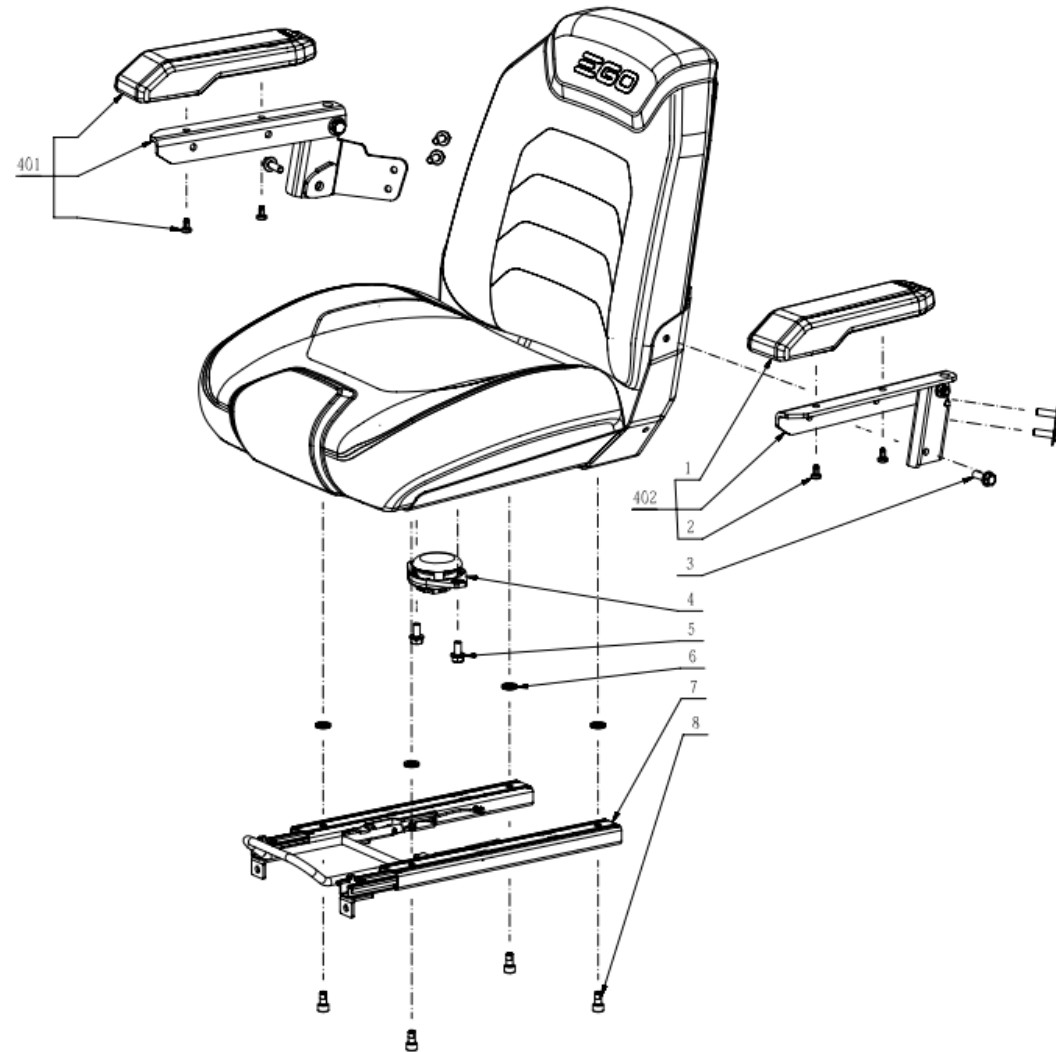

POS	QTY	PARTNUMBER	BESKRIVELSE	DESCRIPTION
1	2	449952	ARMREST	ARMREST
2	4	450253	SCREW	SCREW
3	6	450310	FLANGE BOLT-LARGE SERIES	FLANGE BOLT-LARGE SERIES
4	1	450220	SWITCH ASSEMBLY	SWITCH ASSEMBLY
5	2	450297	HEXAGON FLANGE BOLT	HEXAGON FLANGE BOLT
6	4	449971	WASHER	WASHER
7	1	449757	GUIDE RAIL ASSEMBLY	GUIDE RAIL ASSEMBLY
8	4	450259	HEXAGON SOCKET SCREW	HEXAGON SOCKET SCREW
401	1	449789	RIGHT ARMREST ASSEMBLY	RIGHT ARMREST ASSEMBLY
402	1	449790	LEFT ARMREST ASSEMBLY	LEFT ARMREST ASSEMBLY