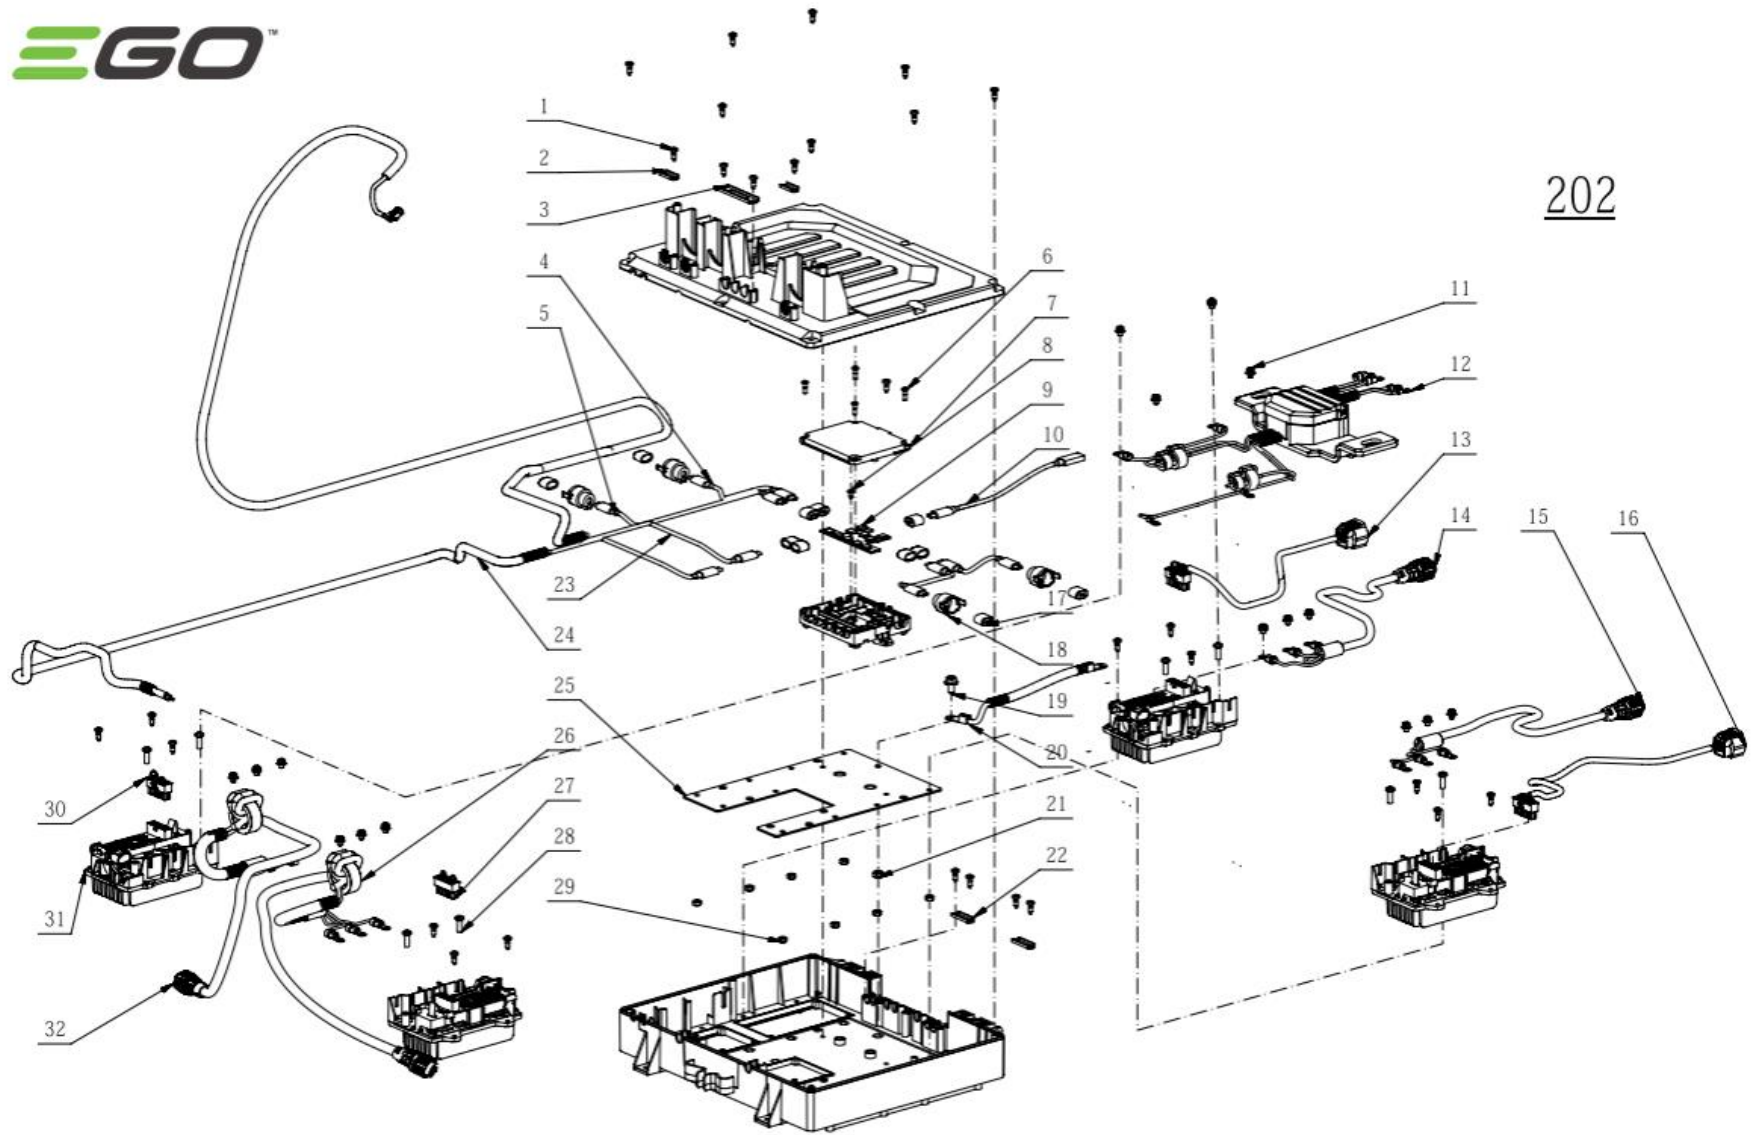

POS	QTY	PARTNUMBER	BESKRIVELSE	DESCRIPTION
1	30	450271	HEXAGON SOCKET SCREW	HEXAGON SOCKET SCREW
2	2	447271	CORD ANCHORAGE	CORD ANCHORAGE
3	1	451431	CORD ANCHORAGE	CORD ANCHORAGE
4	3	450208	TYPE-C MALE-MALE WIRE	TYPE-C MALE-MALE WIRE
5	1	450207	TYPE-C MALE-MALE WIRE	TYPE-C MALE-MALE WIRE
6	4	450251	TAPPING SCREW	TAPPING SCREW
7	1	450181	PCB BOX	PCB BOX
8	1	450243	TAPPING SCREW	TAPPING SCREW
9	1	450233	CONNECTING PCBA	CONNECTING PCBA
10	1	450205	TYPE-C MALE-FEMALE WIRE	TYPE-C MALE-FEMALE WIRE
11	16	447503	SCREW WITH WASHER	SCREW WITH WASHER
12	1	451486	MAGNET RING ASSEMBLY	MAGNET RING ASSEMBLY
13	1	450200	WIRE HARNESS	WIRE HARNESS
14	1	450217	MOTOR WIRE HARNESS	MOTOR WIRE HARNESS
15	1	450218	MOTOR WIRE HARNESS	MOTOR WIRE HARNESS
16	1	450201	WIRE HARNESS	WIRE HARNESS
17	11	449986	RUBBER SLEEVE	RUBBER SLEEVE
18	4	449902	WIRE HOLDER	WIRE HOLDER
19	1	450318	HEX SERRATED FLANGE SCREW	HEX SERRATED FLANGE SCREW
20	1	451437	HOST POWER WIRE HARNESS	HOST POWER WIRE HARNESS
21	1	447514	PREVAILING TORQUE HEXAGON NUT	PREVAILING TORQUE HEXAGON NUT
22	2	450137	CORD ANCHORAGE	CORD ANCHORAGE
23	1	451487	COMMUNICATION WIRE HARNESS	COMMUNICATION WIRE HARNESS
24	1	450213	TYPE-C MALE-MALE WIRE	TYPE-C MALE-MALE WIRE
25	1	450135	BASE PLATE	BASE PLATE
26	1	451436	MOTOR WIRE HARNESS	MOTOR WIRE HARNESS
27	1	450198	MOTOR WIRING HARNESS	MOTOR WIRING HARNESS
28	8	450264	SCREW	SCREW
29	8	450282	PREVAILING TORQUE HEXAGON NUT	PREVAILING TORQUE HEXAGON NUT
30	1	450199	MOTOR WIRING HARNESS	MOTOR WIRING HARNESS
31	4	451435	CONTROL ELECTRIC ASSEMBLY	CONTROL ELECTRIC ASSEMBLY
32	1	451432	MOTOR WIRE HARNESS	MOTOR WIRE HARNESS