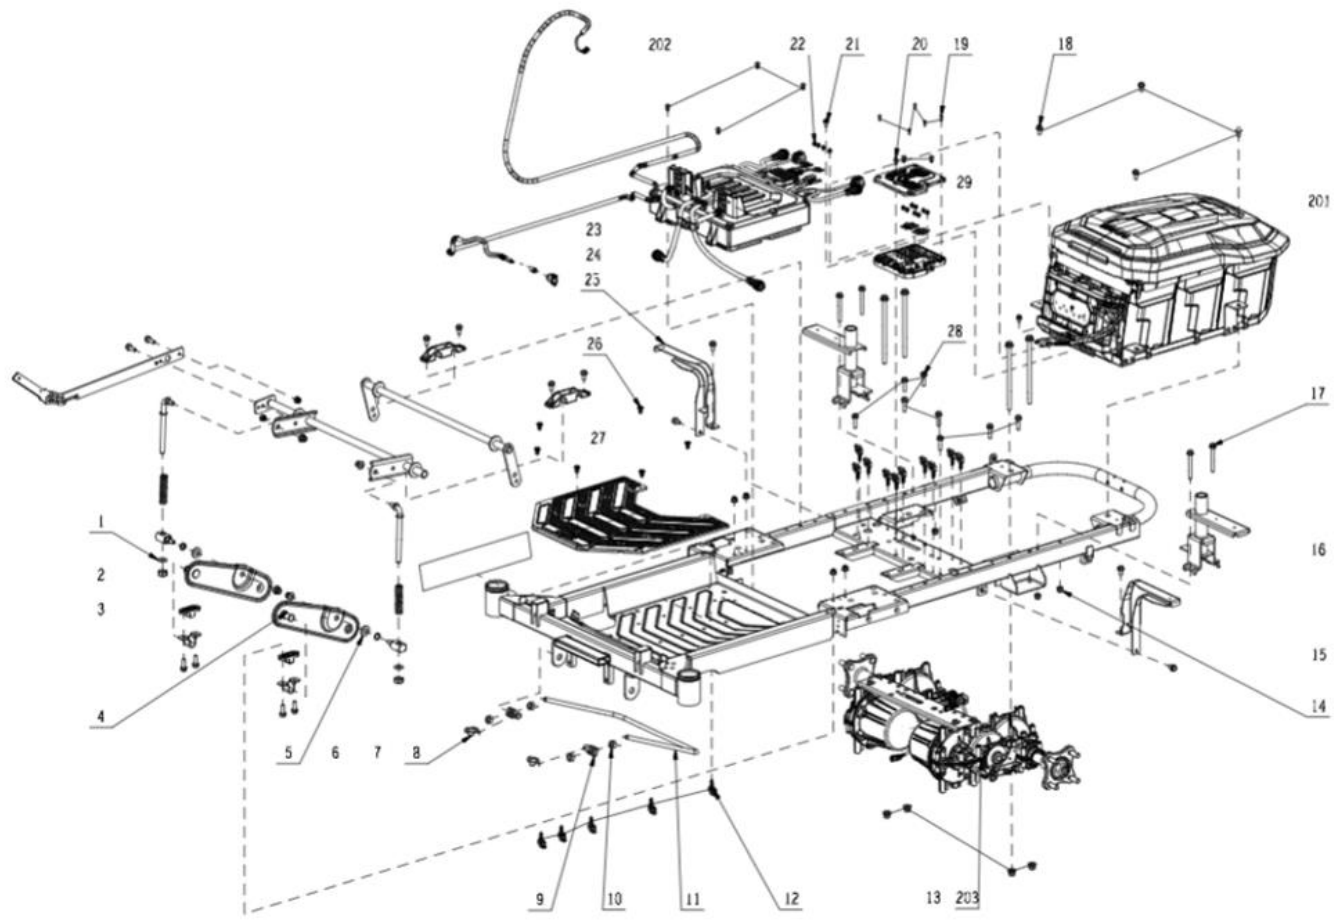

Model: Zero turn 42"
Part No.: 90067371
Year: 2023

POS	QTY	PARTNUMBER	BESKRIVELSE	DESCRIPTION
1	2	450339	PLAIN WASHER	PLAIN WASHER
2	2	450285	NUT	NUT
3	1	449704	RIGHT LIFT ARM ASSEMBLY	RIGHT LIFT ARM ASSEMBLY
4	1	449705	LEFT LIFT ARM ASSEMBLY	LEFT LIFT ARM ASSEMBLY
5	2	450334	PLAIN WASHER	PLAIN WASHER
6	2	450373	SEAL RING	SEAL RING
7	1	451420	NAMEPLATE	NAMEPLATE
8	2	450358	SPLIT PIN	SPLIT PIN
9	2	449974	CONNECTING ROD SPINDLE	CONNECTING ROD SPINDLE
10	4	450284	HEXAGON NUT	HEXAGON NUT
11	1	450117	HANGER ROD	HANGER ROD
12	17	449914	WIRE HOLDER	WIRE HOLDER
13	8	450287	NUT	NUT
14	10	450290	LOCK NUT	LOCK NUT
15	1	450131	LEFT SUPPORTING PLATE	LEFT SUPPORTING PLATE
16	2	449717	SUPPORT ASSEMBLY	SUPPORT ASSEMBLY
17	4	450317	FLANGE BOLT	FLANGE BOLT
18	12	450315	HEXAGON FLANGE HEAD THREAD FORMING SCREW	HEXAGON FLANGE HEAD THREAD FORMING SCREW
19	5	450271	HEXAGON SOCKET SCREW	HEXAGON SOCKET SCREW
20	7	450253	SCREW	SCREW
21	2	450318	HEX SERRATED FLANGE SCREW	HEX SERRATED FLANGE SCREW
22	12	447503	SCREW WITH WASHER	SCREW WITH WASHER
23	1	449986	RUBBER SLEEVE	RUBBER SLEEVE
24	1	449902	WIRE HOLDER	WIRE HOLDER
25	1	450132	RIGHT SUPPORTING PLATE	RIGHT SUPPORTING PLATE
26	6	449939	HOOK	HOOK
27	1	449933	BASE FOOT	BASE FOOT
28	8	450316	HEXAGON FLANGE HEAD THREAD FORMING SCREW	HEXAGON FLANGE HEAD THREAD FORMING SCREW
29	4	450239	FUSE	FUSE
30	1	451457	DECORATIVE COVER ASSEMBLY	DECORATIVE COVER ASSEMBLY
31	2	451458	HEXAGON HEAD BOLT	HEXAGON HEAD BOLT
32	1	451459	LOWER HOUSING	LOWER HOUSING
33	8	451460	HEXAGON LOBUAR SCREW	HEXAGON LOBUAR SCREW
34	3	451461	LOCK NUT	LOCK NUT
35	1	451462	INNER TUBE WELDED ASSEMBLY	INNER TUBE WELDED ASSEMBLY
36	1	451463	BOLT	BOLT
37	1	451464	WASHER	WASHER
38	5	450271	HEXAGON SOCKET SCREW	HEXAGON SOCKET SCREW
39	1	451465	TOP COVER	TOP COVER
40	1	451466	LOWER HOUSING	LOWER HOUSING
41	2	451467	HEXAGON SOCKET SCREW	HEXAGON SOCKET SCREW
42	1	451468	HOOP	HOOP
43	1	451469	OUTER TUBE WELDED ASSEMBLY	OUTER TUBE WELDED ASSEMBLY
44	2	451470	PRESSING SLEEVE	PRESSING SLEEVE
45	1	451471	LOCK SLEEVE	LOCK SLEEVE