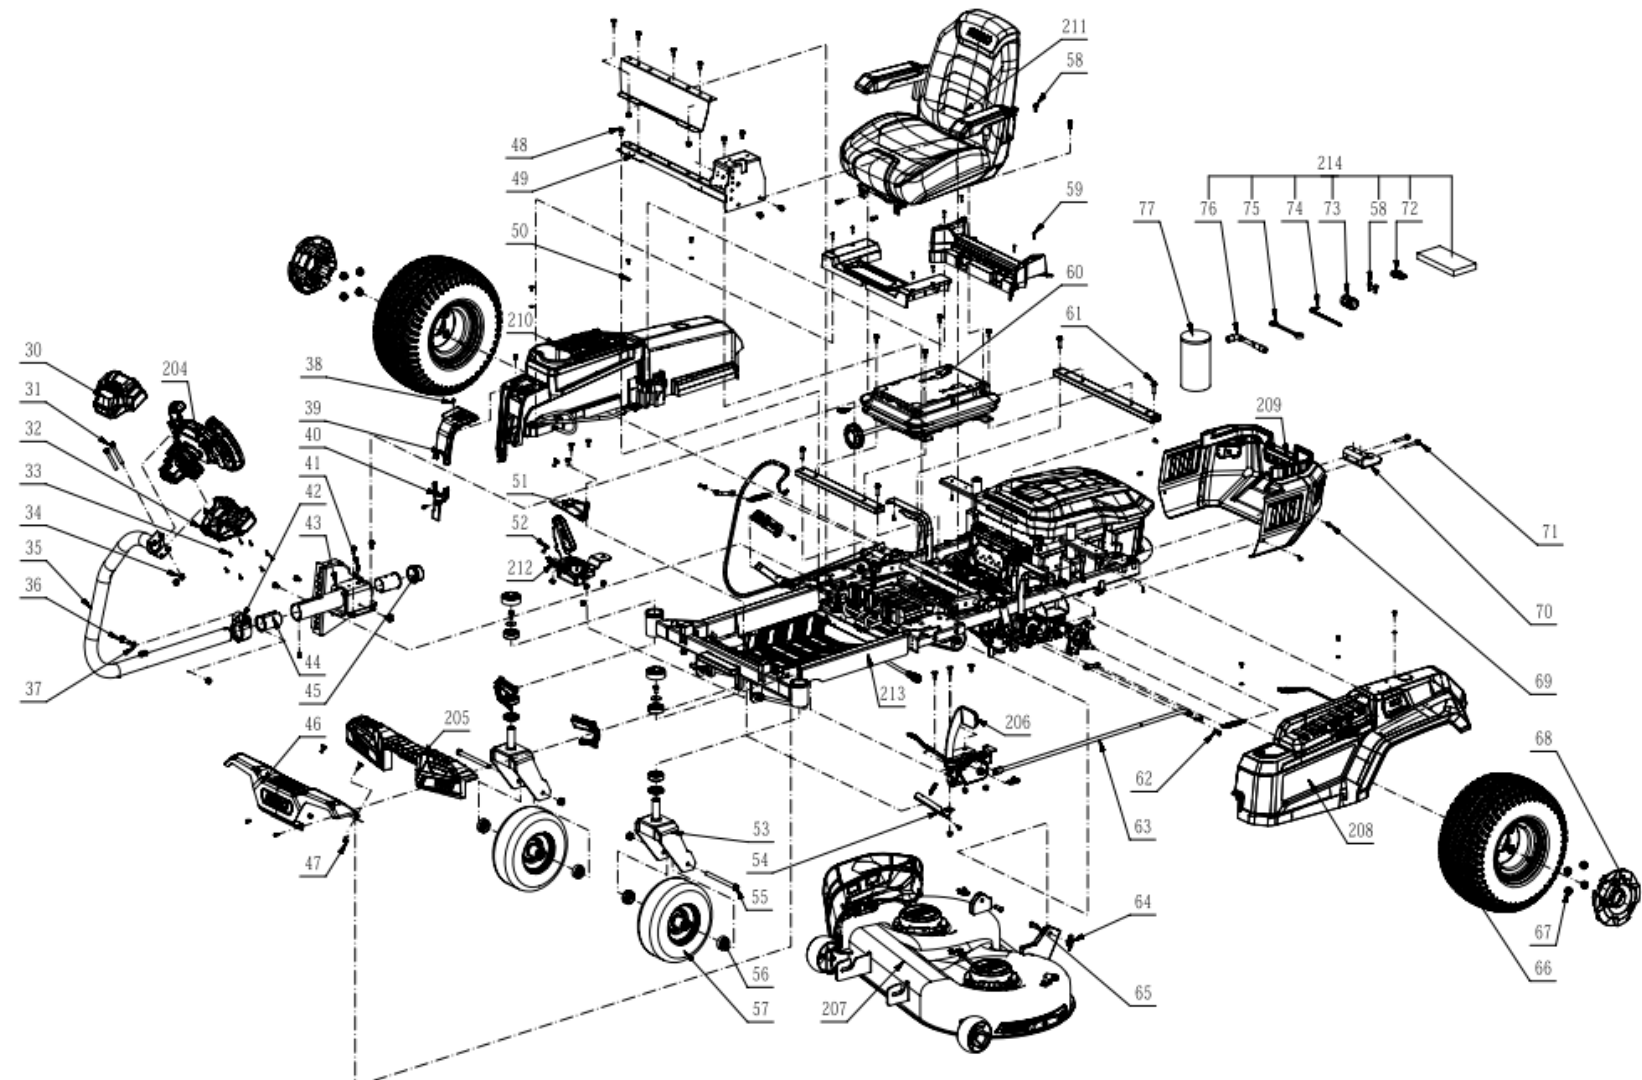

Model: Zero turn 42"
Part No.: 90067371
Year: 2023

POS	QTY	PARTNUMBER	BESKRIVELSE	DESCRIPTION
1	2	450339	PLAIN WASHER	PLAIN WASHER
2	2	450285	NUT	NUT
3	1	449704	RIGHT LIFT ARM ASSEMBLY	RIGHT LIFT ARM ASSEMBLY
4	1	449705	LEFT LIFT ARM ASSEMBLY	LEFT LIFT ARM ASSEMBLY
5	2	450334	PLAIN WASHER	PLAIN WASHER
6	2	450373	SEAL RING	SEAL RING
7	1	451420	NAMEPLATE	NAMEPLATE
8	2	450358	SPLIT PIN	SPLIT PIN
9	2	449974	CONNECTING ROD SPINDLE	CONNECTING ROD SPINDLE
10	4	450284	HEXAGON NUT	HEXAGON NUT
11	1	450117	HANGER ROD	HANGER ROD
12	17	449914	WIRE HOLDER	WIRE HOLDER
13	8	450287	NUT	NUT
14	10	450290	LOCK NUT	LOCK NUT
15	1	450131	LEFT SUPPORTING PLATE	LEFT SUPPORTING PLATE
16	2	449717	SUPPORT ASSEMBLY	SUPPORT ASSEMBLY
17	4	450317	FLANGE BOLT	FLANGE BOLT
18	12	450315	HEXAGON FLANGE HEAD THREAD FORMING SCREW	HEXAGON FLANGE HEAD THREAD FORMING SCREW
19	5	450271	HEXAGON SOCKET SCREW	HEXAGON SOCKET SCREW
20	7	450253	SCREW	SCREW
21	2	450318	HEX SERRATED FLANGE SCREW	HEX SERRATED FLANGE SCREW
22	12	447503	SCREW WITH WASHER	SCREW WITH WASHER
23	1	449986	RUBBER SLEEVE	RUBBER SLEEVE
24	1	449902	WIRE HOLDER	WIRE HOLDER
25	1	450132	RIGHT SUPPORTING PLATE	RIGHT SUPPORTING PLATE
26	6	449939	HOOK	HOOK
27	1	449933	BASE FOOT	BASE FOOT
28	8	450316	HEXAGON FLANGE HEAD THREAD FORMING SCREW	HEXAGON FLANGE HEAD THREAD FORMING SCREW
29	4	450239	FUSE	FUSE
30	1	451457	DECORATIVE COVER ASSEMBLY	DECORATIVE COVER ASSEMBLY
31	2	451458	HEXAGON HEAD BOLT	HEXAGON HEAD BOLT
32	1	451459	LOWER HOUSING	LOWER HOUSING
33	8	451460	HEXAGON LOBUAR SCREW	HEXAGON LOBUAR SCREW
34	3	451461	LOCK NUT	LOCK NUT
35	1	451462	INNER TUBE WELDED ASSEMBLY	INNER TUBE WELDED ASSEMBLY
36	1	451463	BOLT	BOLT
37	1	451464	WASHER	WASHER
38	5	450271	HEXAGON SOCKET SCREW	HEXAGON SOCKET SCREW
39	1	451465	TOP COVER	TOP COVER
40	1	451466	LOWER HOUSING	LOWER HOUSING
41	2	451467	HEXAGON SOCKET SCREW	HEXAGON SOCKET SCREW
42	1	451468	HOOP	HOOP
43	1	451469	OUTER TUBE WELDED ASSEMBLY	OUTER TUBE WELDED ASSEMBLY
44	2	451470	PRESSING SLEEVE	PRESSING SLEEVE
45	1	451471	LOCK SLEEVE	LOCK SLEEVE