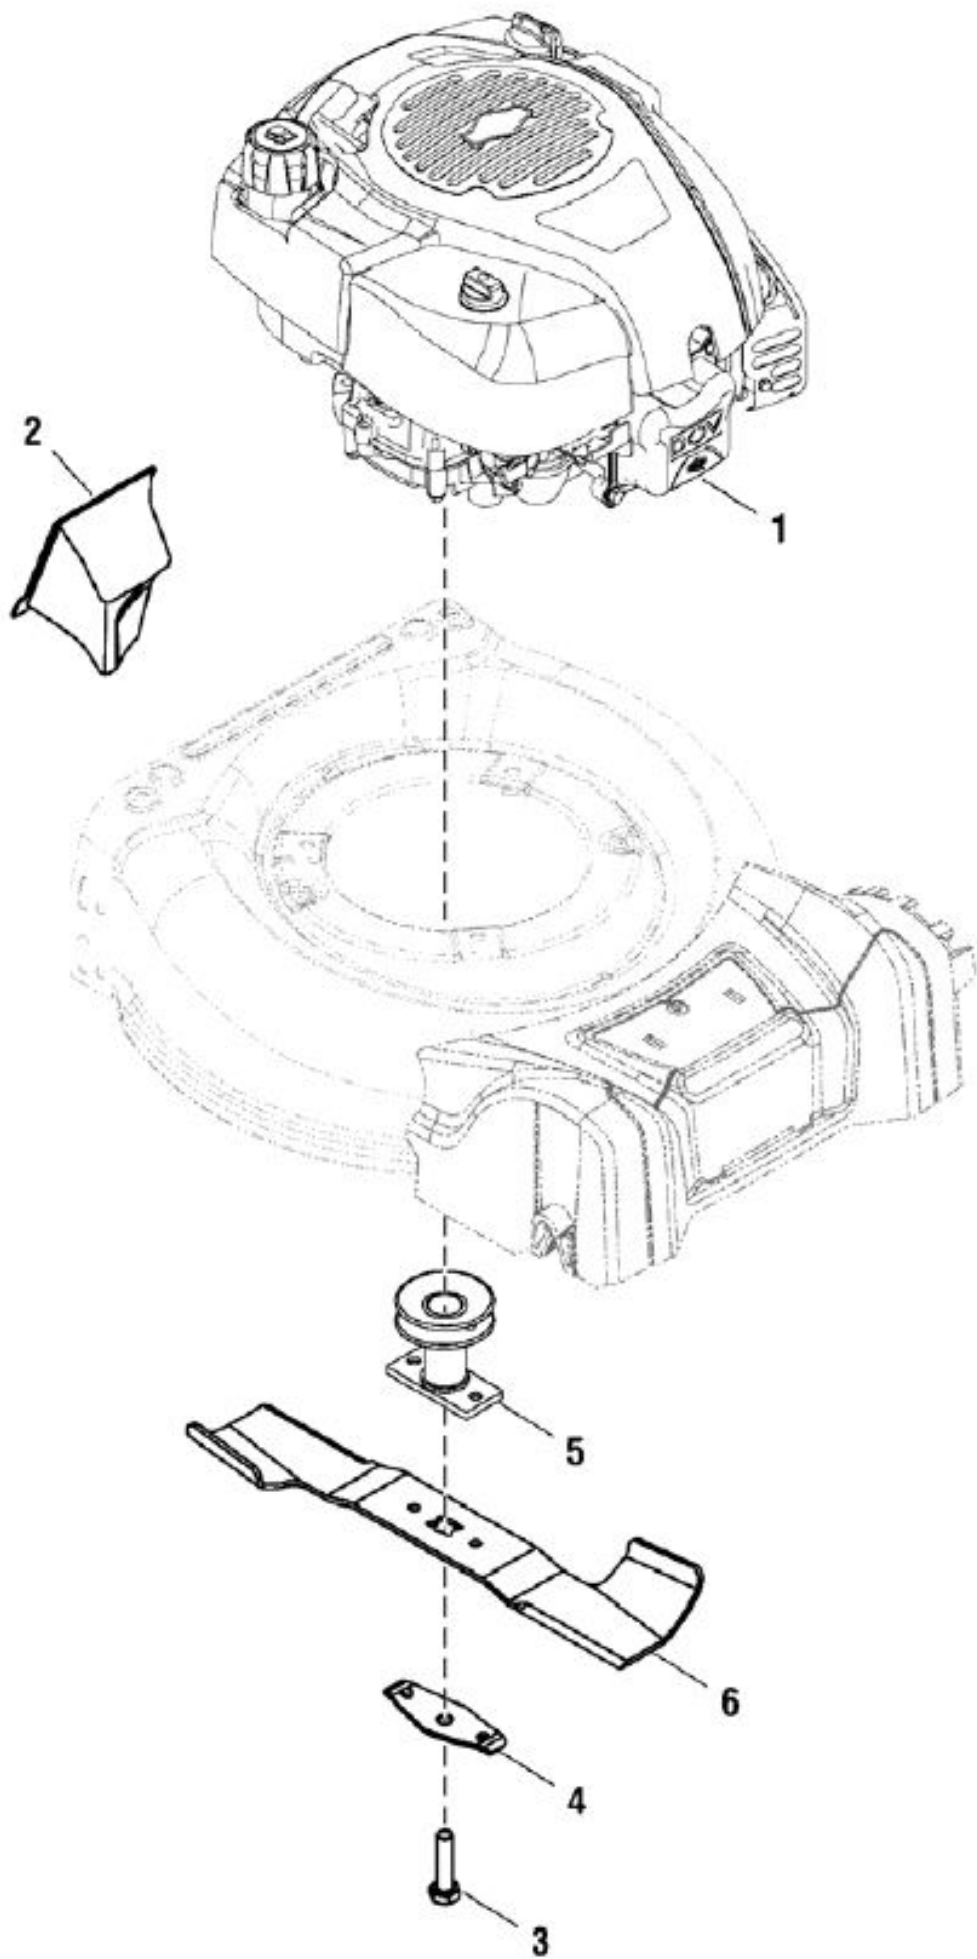

POS	QTY	PARTNUMBER	BESKRIVELSE	DESCRIPTION
1	2	bs703483	BOLT,5/16-18X1.000,RO	BOLT,5/16-18X1.000,RO
2	2	bs703463	NUT, GR5,1/4-20	NUT, GR5,1/4-20
3	1	bs67885gs	NUT	NUT
4	2	bs704774	CABLE CLIP	CABLE CLIP
5	1	bs703781	WASHER, A6.4	WASHER, A6.4
6	2	bs703522	SCREW, 1/4-20	SCREW, 1/4-20
7	2	bs704729	SHOULDER BOLT	SHOULDER BOLT
8	1	bs704695	BOLT, EYE	BOLT, EYE
9	1	bs704706	HANDLE UPPER	HANDLE UPPER
10	2	bs704712	HANDLE LOWER	HANDLE LOWER
11	2	bs704776	STAR KNOB, GREEN	STAR KNOB, GREEN
12	2	bs704779	WING KNOB	WING KNOB
13	1	bs704715	CONTROL BAIL, RED	CONTROL BAIL, RED
14	1	bs704718	DRIVE BAIL	DRIVE BAIL
15	1	bs704723	CONTROL CABLE	CONTROL CABLE
16	1	bs704720	DRIVE CABLE	DRIVE CABLE
17	1	bs704778	SOFT GRIP	SOFT GRIP

<b>POS</b>	<b>QTY</b>	<b>PARTNUMBER</b>	<b>BESKRIVELSE</b>	<b>DESCRIPTION</b>
1	1	431057	ENGINE MODEL 100602-0173-H8	ENGINE MODEL 100602-0173-H8
2	1	bs704765	MULCH PLUG	MULCH PLUG
3	1	bs704785	SCREW HEX 3/8-24X1.50	SCREW HEX 3/8-24X1.50
4	1	bs703520	SUPPORT, BLADE BELL	SUPPORT, BLADE BELL
5	1	bs704793	BLADE ADAPTER	BLADE ADAPTER
6	1	bs704725	BLADE	BLADE