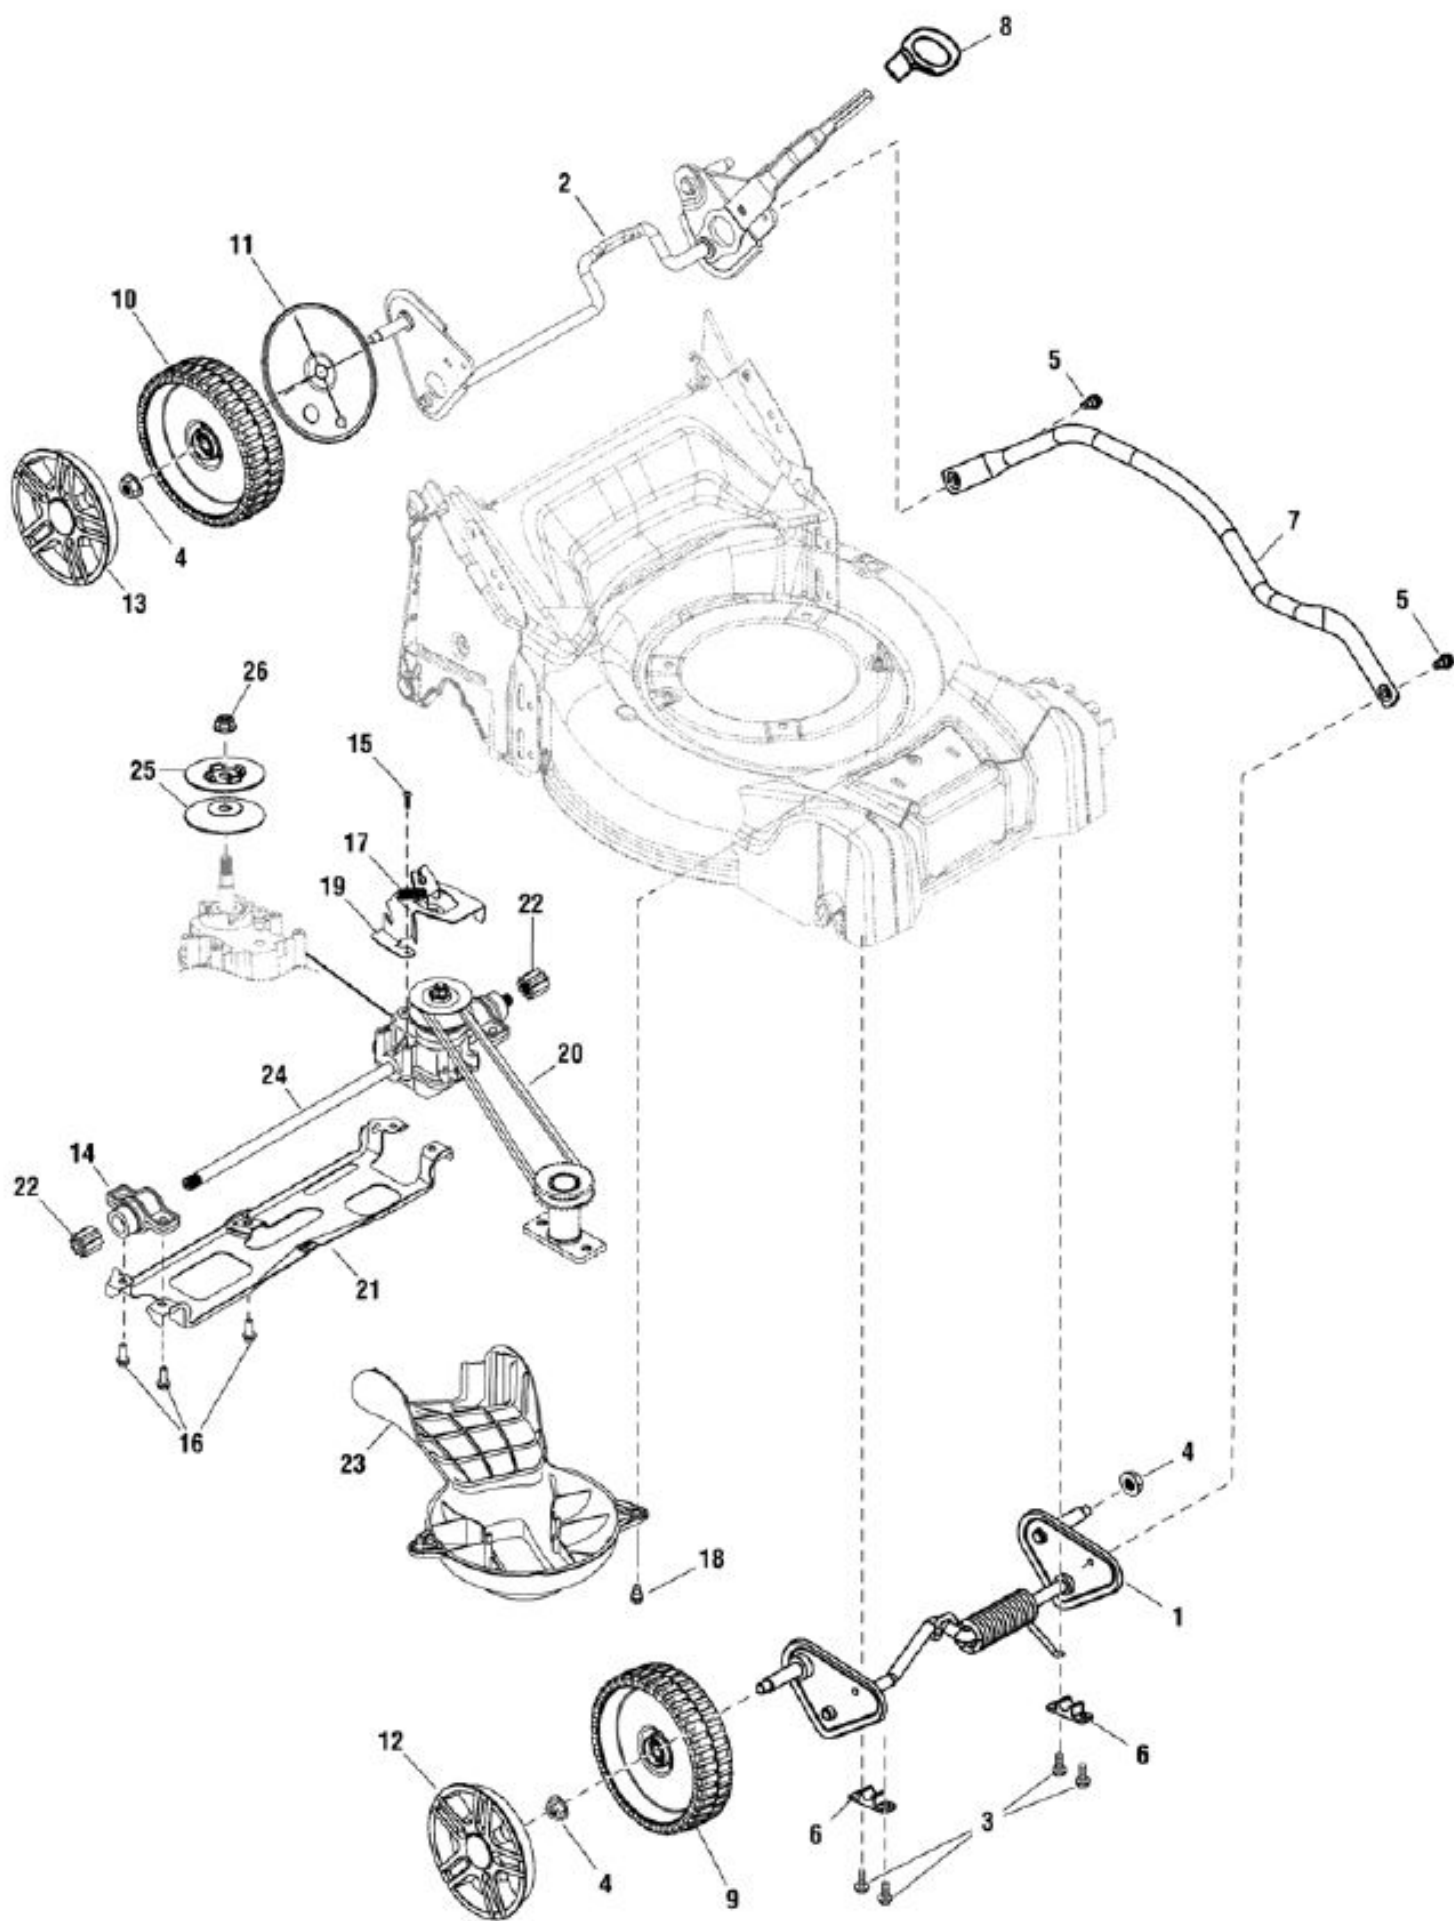

POS	QTY	PARTNUMBER	BESKRIVELSE	DESCRIPTION
1	1	bs704819	AXLE, FRONT	AXLE, FRONT
2	1	bs704818	AXLE, REAR	AXLE, REAR
3	4	bs7091081sm	HWST, 1/4-15X3/4 BZ	HWST, 1/4-15X3/4 BZ
4	4	bs5025394sm	NUT, 3/8-16 HEX NYLOC	NUT, 3/8-16 HEX NYLOC
5	2	bs703714	SCREW, 1/4-20X050	SCREW, 1/4-20X050
6	2	bs703524	BUSHING, LOCK	BUSHING, LOCK
7	1	bs704707	TUBE	TUBE
8	1	bs703648	KNOB, ADJUST	KNOB, ADJUST
8	1	bs704780	"KNOP; RED"	"KNOP; RED"
9	2	bs704805	WHEEL ASSEMBLY	WHEEL ASSEMBLY
10	2	bs704802	"DRIVE WHEEL 11""ASSY"	"DRIVE WHEEL 11""ASSY"
11	2	bs703503	DUST COVER, WHEEL	DUST COVER, WHEEL
12	2	bs704738	HUB CUP, SILVER	HUB CUP, SILVER
13	2	bs704737	HUB CUP, SILVER	HUB CUP, SILVER
14	2	bs703469	BEARING ASSEMBLY	BEARING ASSEMBLY
15	2	bs703479	SCREW, HWH, .159X.43	SCREW, HWH, .159X.43
16	5	bs7900023sm	HWST, 1/4-15 X 1-1/4	HWST, 1/4-15 X 1-1/4
17	1	bs703516	SPRING, EXTEN, 2.405	SPRING, EXTEN, 2.405
18	2	bs703714	SCREW, 1/4-20X050	SCREW, 1/4-20X050
19	1	bs704694	BRACKET	BRACKET
20	1	bs704702	BELT	BELT
21	1	431058	SUPPORT	SUPPORT
22	2	bs704782	GEAR, 9T	GEAR, 9T
23	1	bs704814	COVER	COVER
24	1	bs704816	TRANSMISSON	TRANSMISSON
25	2	bs704698	PULLEY HALF	PULLEY HALF
26	1	bs704783	LOCK NUT	LOCK NUT