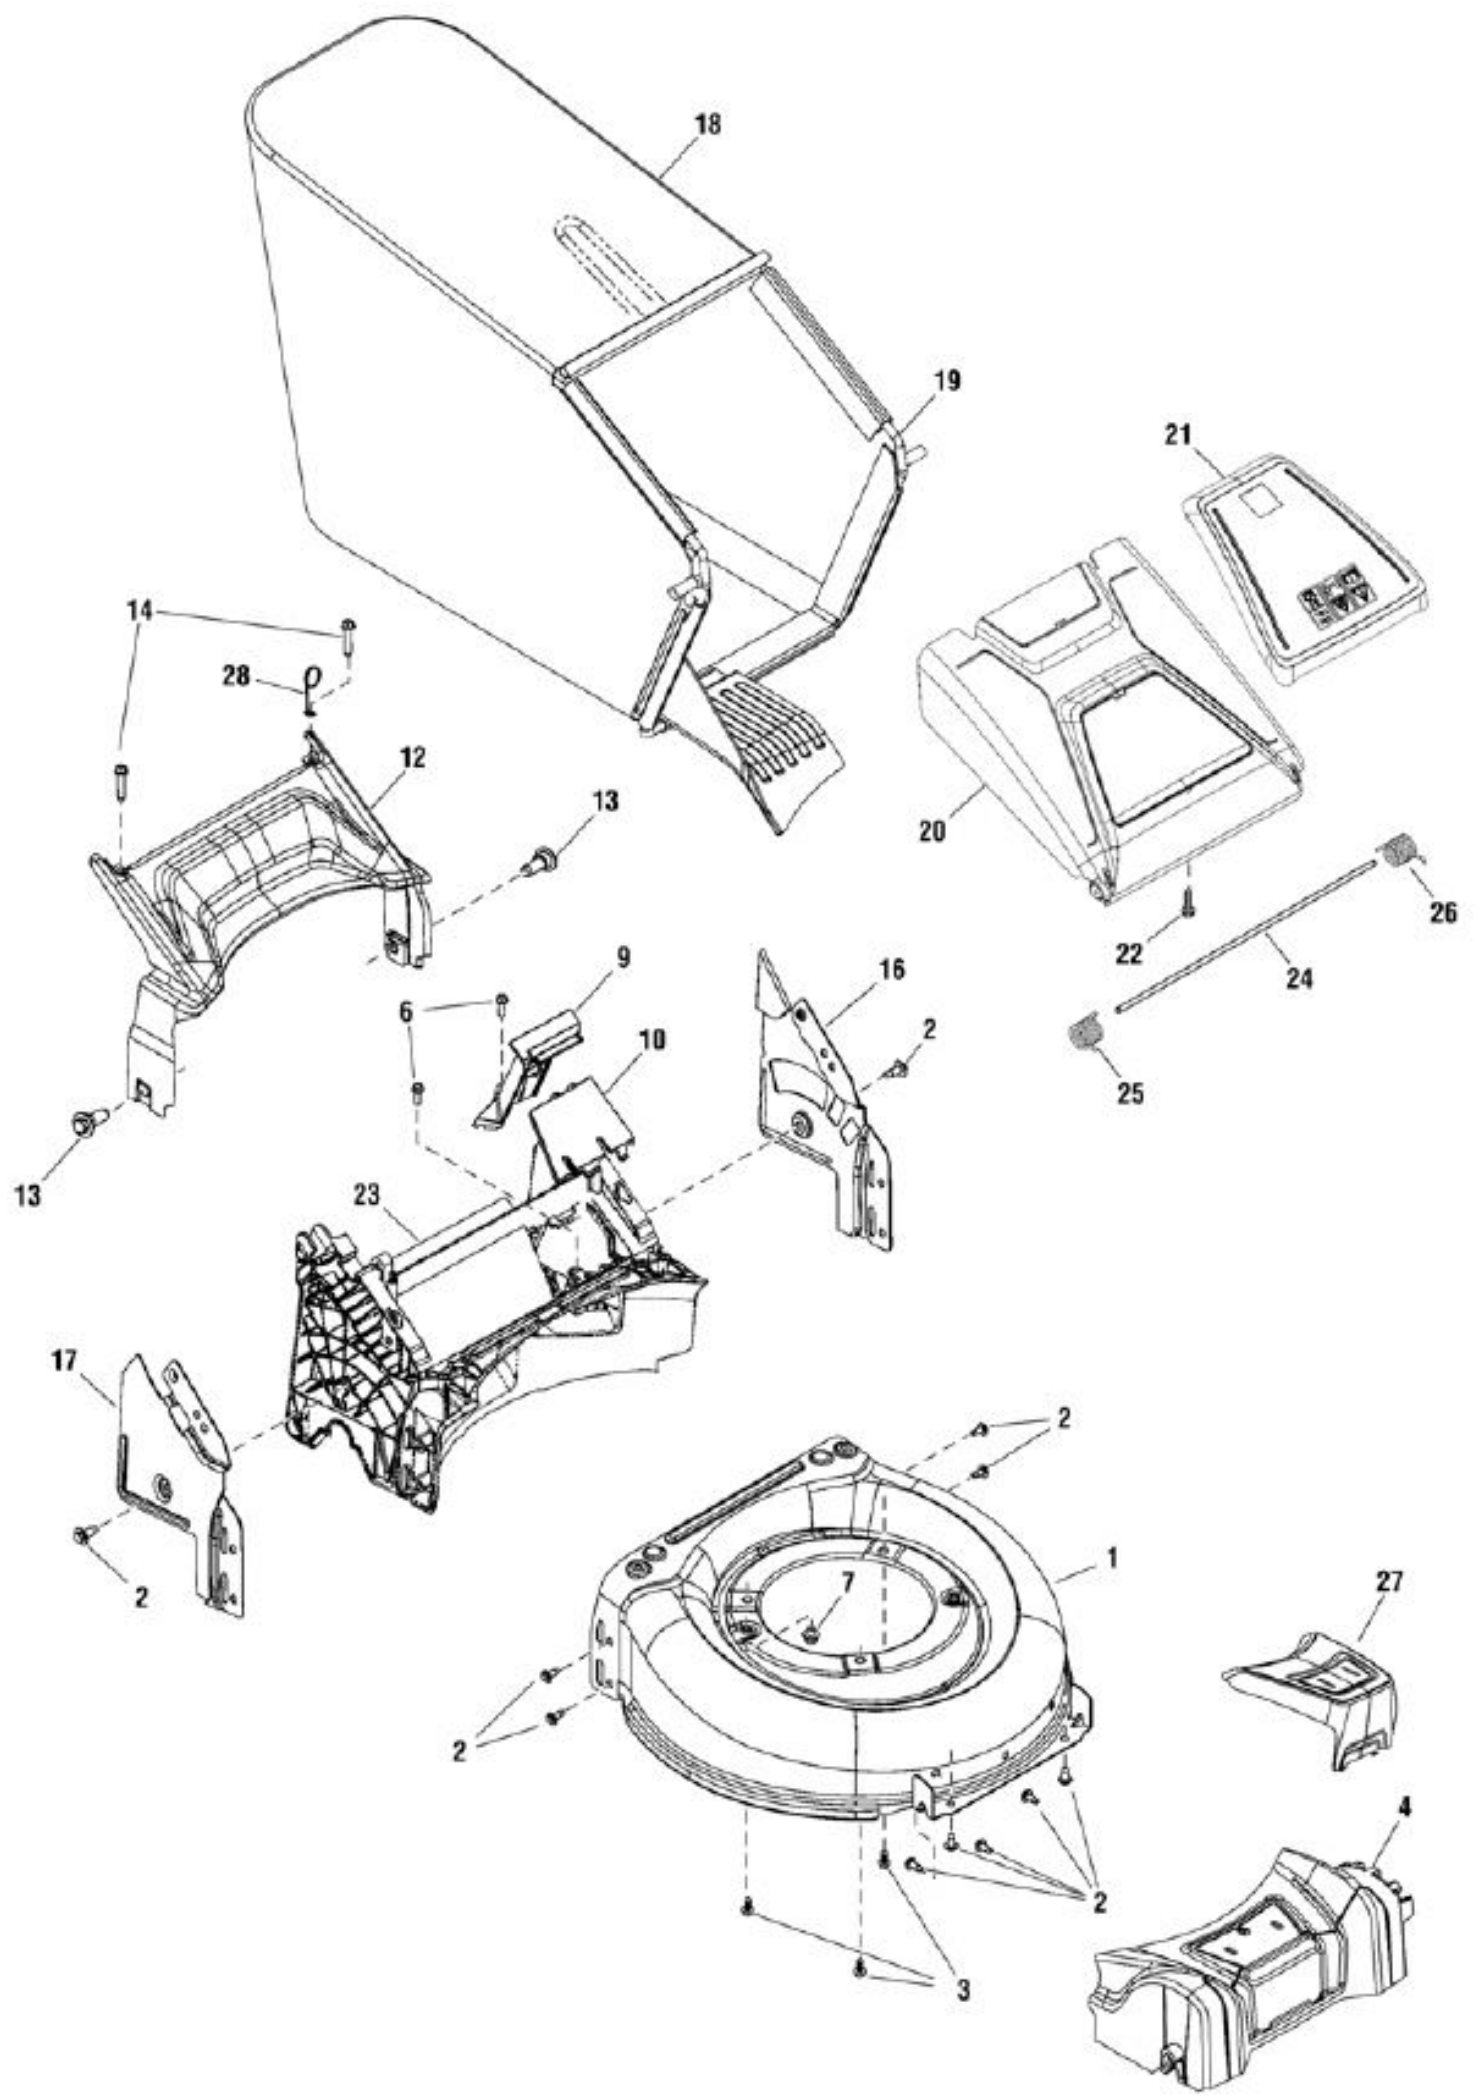

POS	QTY	PARTNUMBER	BESKRIVELSE	DESCRIPTION
1	2	bs703483	BOLT,5/16-18X1.000,RO	BOLT,5/16-18X1.000,RO
2	2	bs703463	NUT, GR5,1/4-20	NUT, GR5,1/4-20
3	1	bs67885gs	NUT	NUT
4	2	bs704774	CABLE CLIP	CABLE CLIP
5	1	bs703781	WASHER, A6.4	WASHER, A6.4
6	2	bs703522	SCREW, 1/4-20	SCREW, 1/4-20
7	2	bs704729	SHOULDER BOLT	SHOULDER BOLT
8	1	bs704695	BOLT, EYE	BOLT, EYE
9	1	bs704706	HANDLE UPPER	HANDLE UPPER
10	2	bs704712	HANDLE LOWER	HANDLE LOWER
11	2	bs704776	STAR KNOB, GREEN	STAR KNOB, GREEN
12	2	bs704779	WING KNOB	WING KNOB
13	1	bs704715	CONTROL BAIL, RED	CONTROL BAIL, RED
14	1	bs704718	DRIVE BAIL	DRIVE BAIL
15	1	bs704723	CONTROL CABLE	CONTROL CABLE
16	1	bs704720	DRIVE CABLE	DRIVE CABLE
17	1	bs704778	SOFT GRIP	SOFT GRIP

<b>POS</b>	<b>QTY</b>	<b>PARTNUMBER</b>	<b>BESKRIVELSE</b>	<b>DESCRIPTION</b>
1	1	431057	ENGINE MODEL 100602-0173-H8	ENGINE MODEL 100602-0173-H8
2	1	bs704765	MULCH PLUG	MULCH PLUG
3	1	bs704785	SCREW HEX 3/8-24X1.50	SCREW HEX 3/8-24X1.50
4	1	bs703520	SUPPORT, BLADE BELL	SUPPORT, BLADE BELL
5	1	bs704793	BLADE ADAPTER	BLADE ADAPTER
6	1	bs704725	BLADE	BLADE