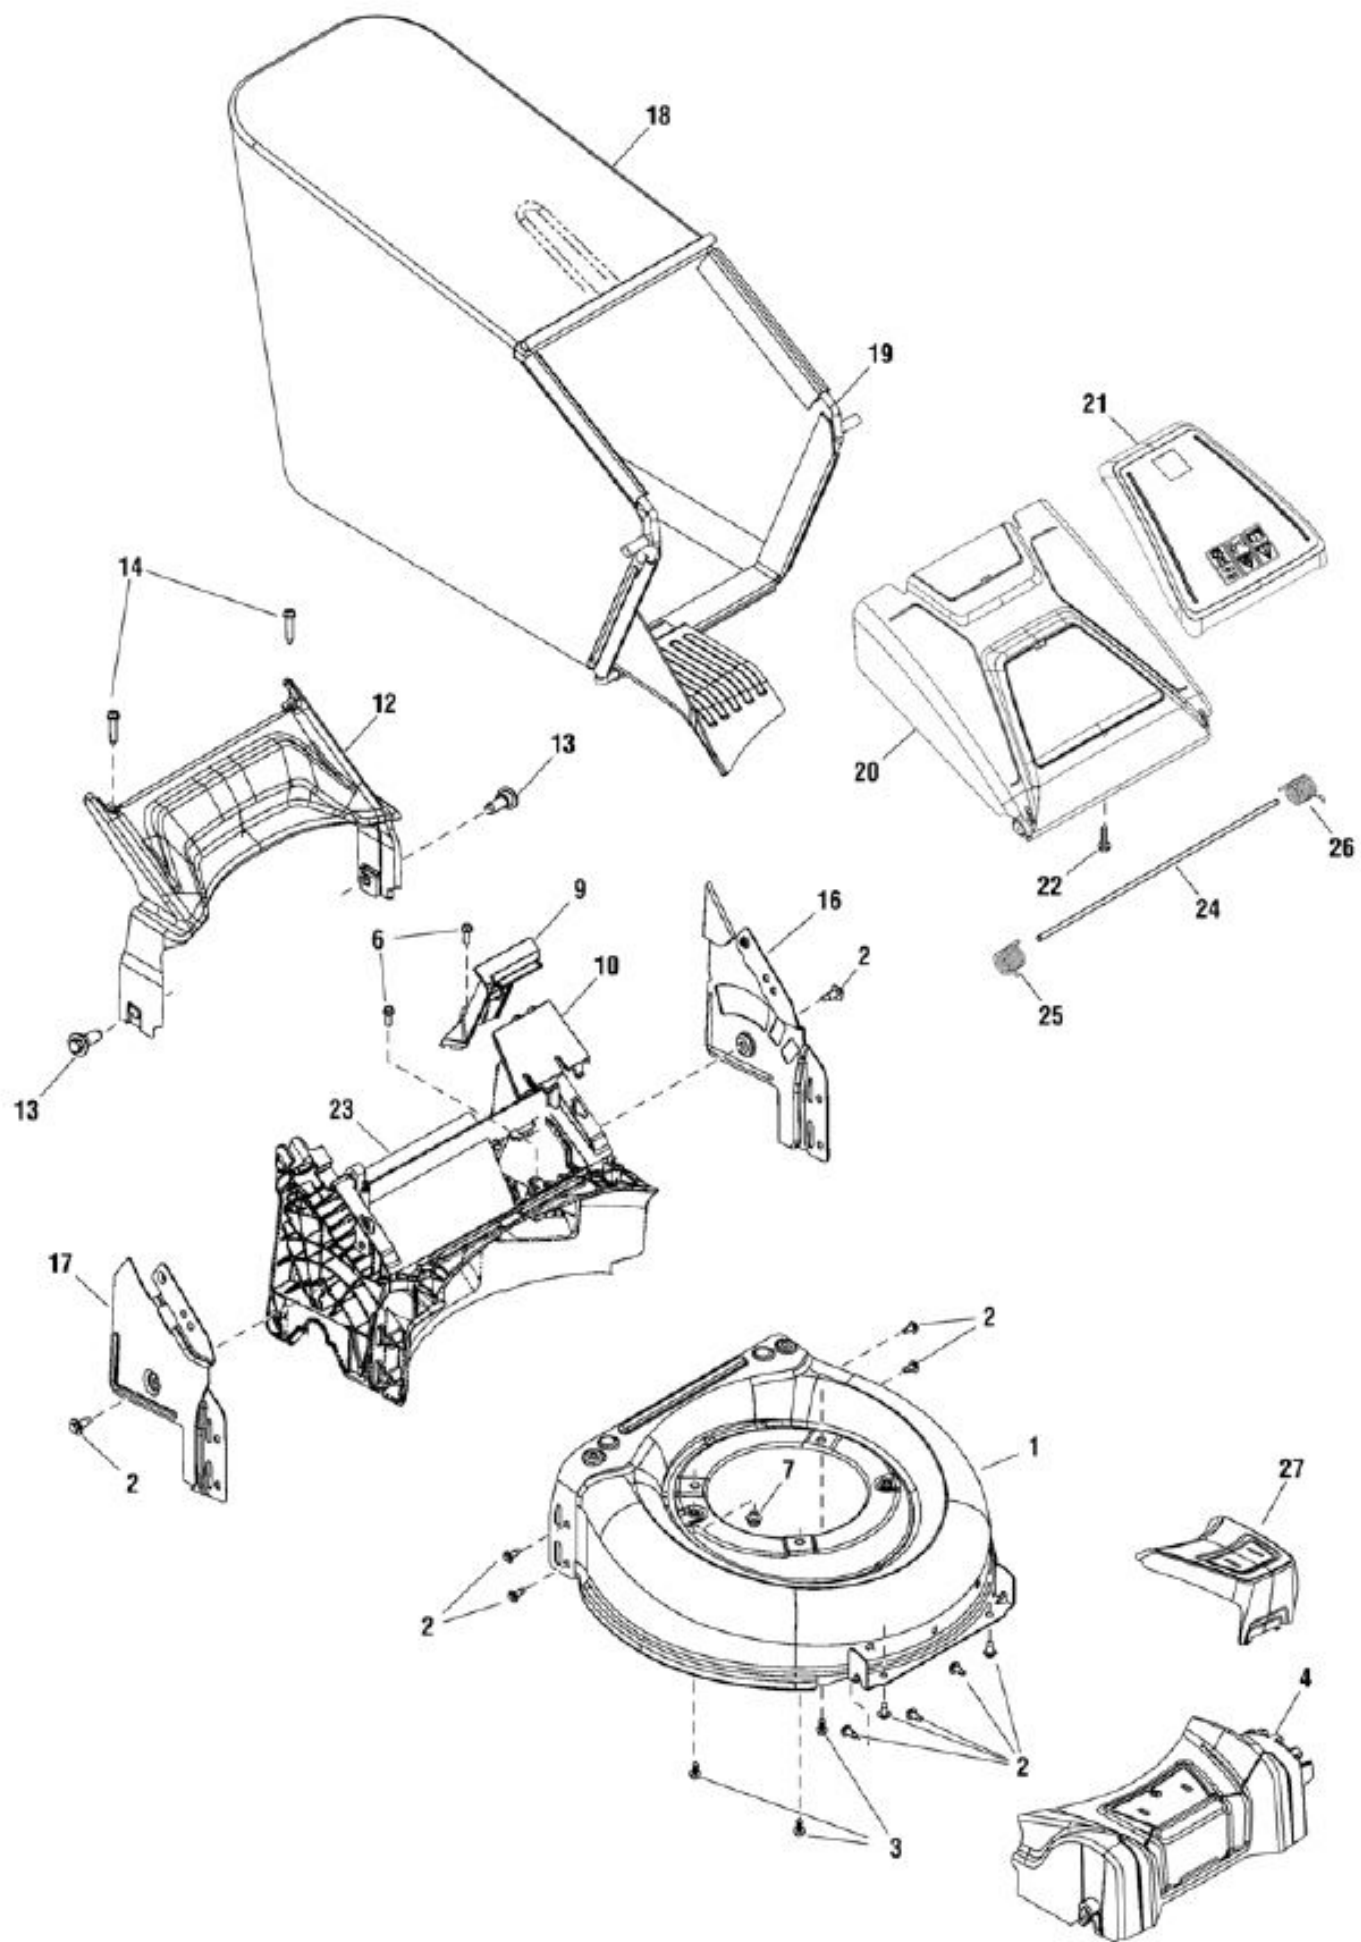

POS	QTY	PARTNUMBER	BESKRIVELSE	DESCRIPTION
1	1	bs704687	DECK	DECK
2	11	bs704787	HEX SCREW	HEX SCREW
3	3	bs703407	CAPSCREW, 3/8-16 X 1	CAPSCREW, 3/8-16 X 1
4	1	bs704762	FRONT CLIP	FRONT CLIP
6	1	bs7091081sm	HWST, 1/4-15X3/4 BZ	HWST, 1/4-15X3/4 BZ
9	1	bs704760	"COVER; REAR"	"COVER; REAR"
10	1	bs704759	"COVER; FRONT"	"COVER; FRONT"
12	1	bs704756	REAR COVER	REAR COVER
13	2	bs703523	SCREW, 5/16-14	SCREW, 5/16-14
14	2	bs704789	SCREW,#12-16X1.00	SCREW,#12-16X1.00
16	1	bs704690	HANDLE SUPPORT RH	HANDLE SUPPORT RH
17	1	bs704689	HANDLE SUPPORT RH	HANDLE SUPPORT RH
18	1	bs704797	GRASS BAG	GRASS BAG
19	1	bs704800	FRAME	FRAME
20	1	bs704763	REAR FLAP	REAR FLAP
21	1	bs704747	COVER	COVER
22	2	bs704786	SCREW #10-16X.750	SCREW #10-16X.750
23	1	bs704809	REAR BAFFLE	REAR BAFFLE
24	1	bs704717	PIVOT ROD	PIVOT ROD
25	2	bs704735	TORSION SPRING, RH	TORSION SPRING, RH
26	2	bs704734	TORSION SPRING, LH	TORSION SPRING, LH
27	1	bs704748	SM. FRNT CVR, URR.GRAY	SM. FRNT CVR, URR.GRAY