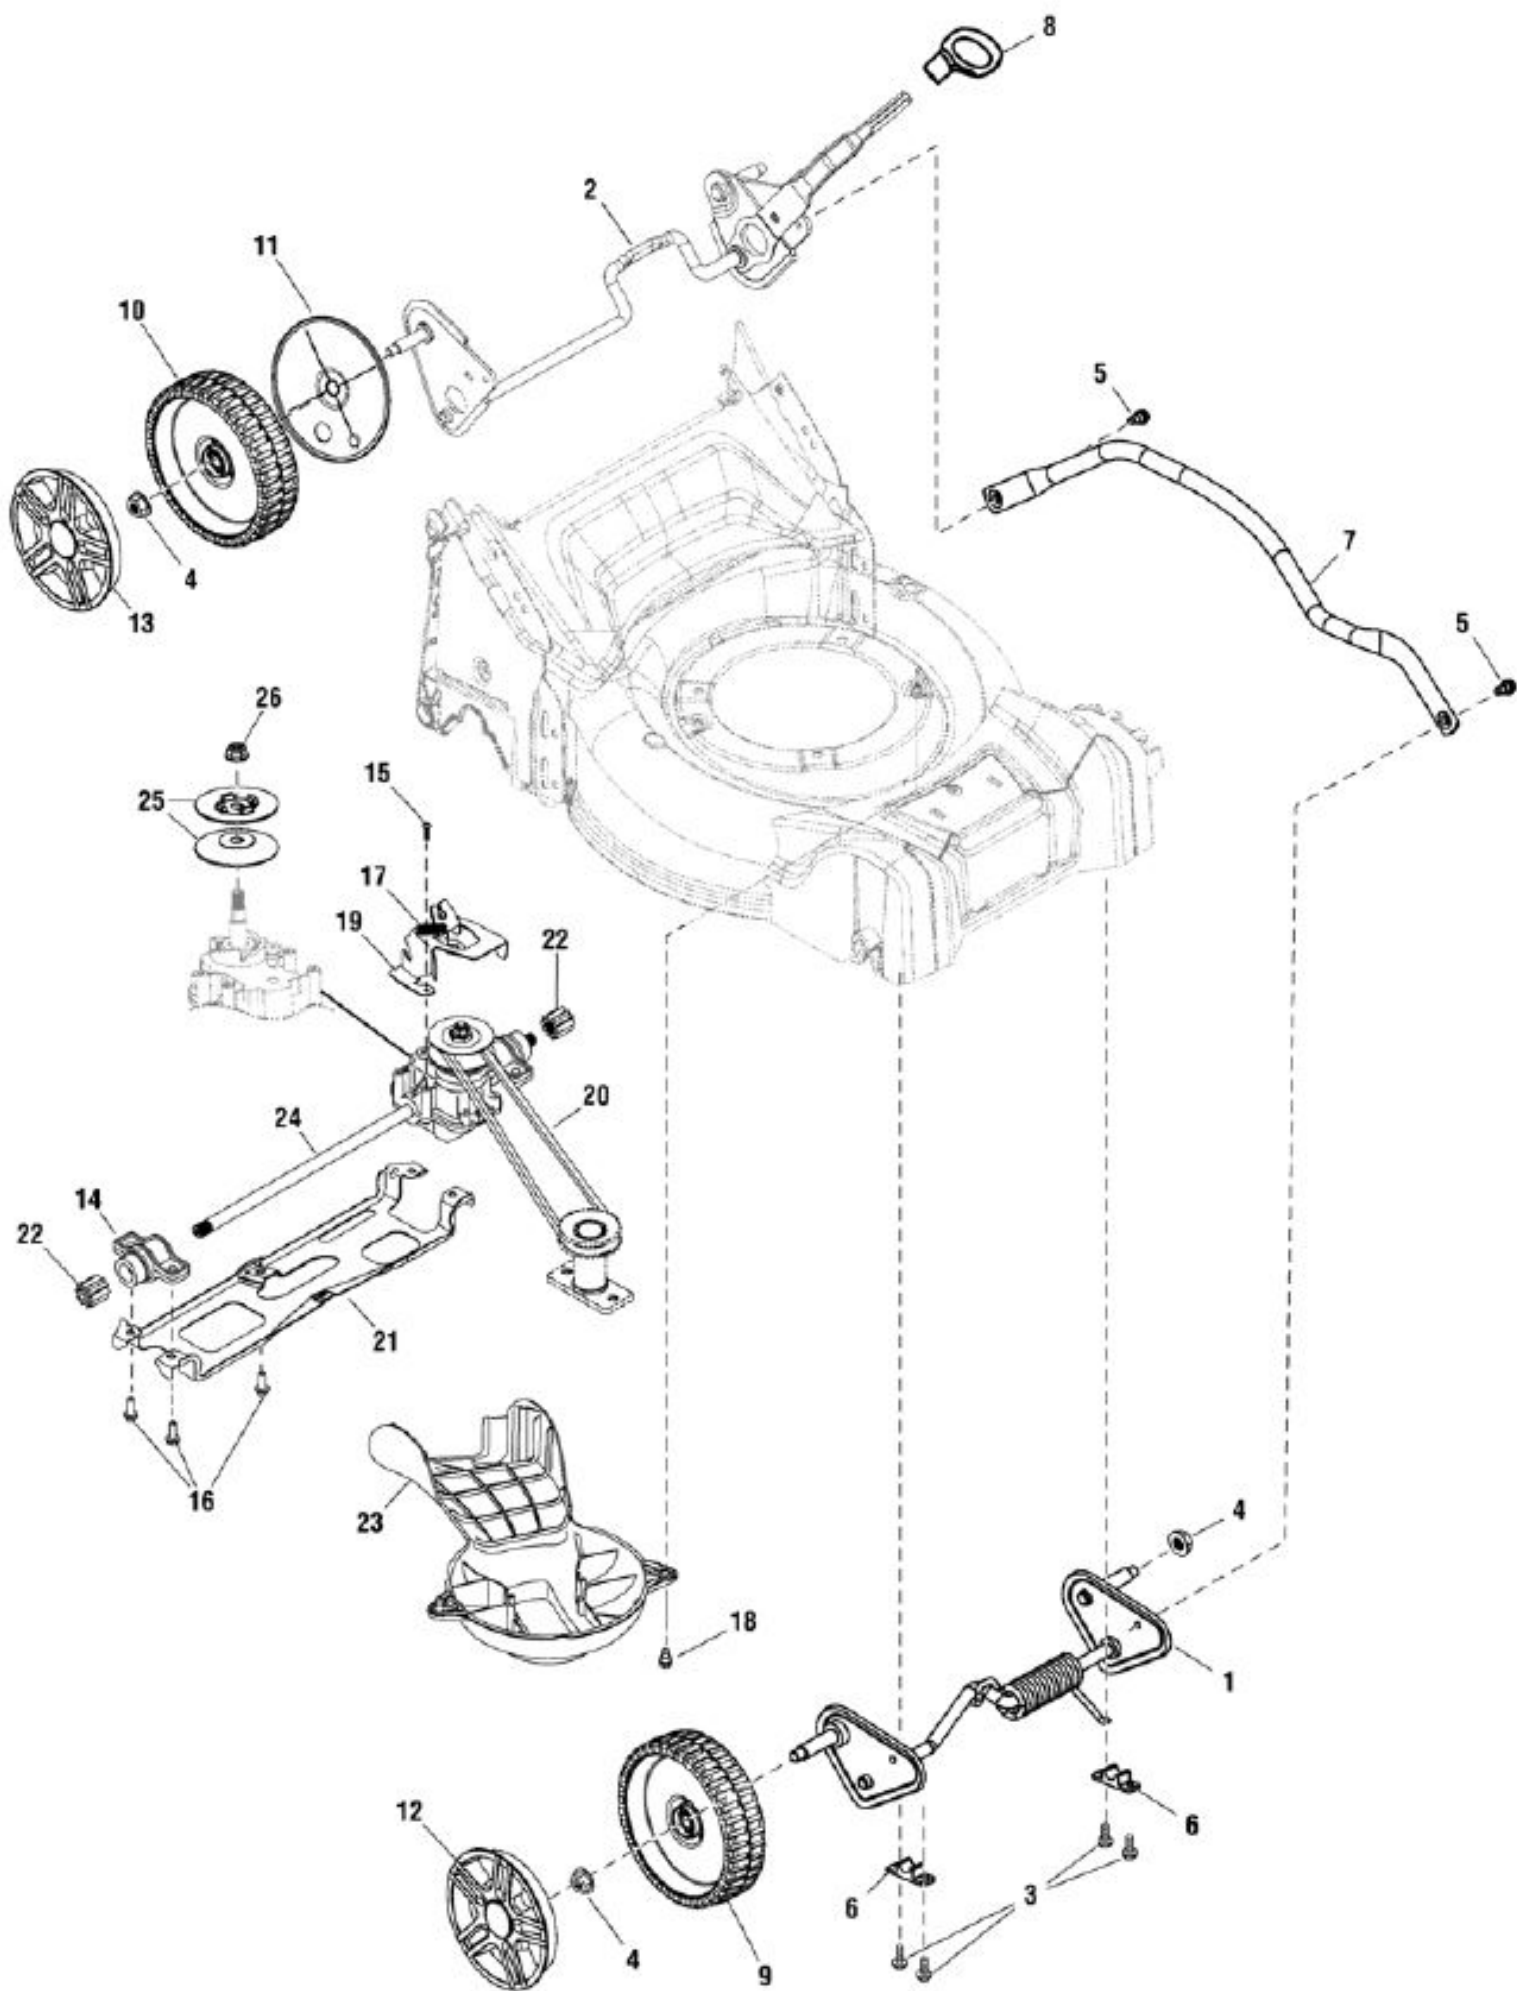

POS	QTY	PARTNUMBER	BESKRIVELSE	DESCRIPTION
1	2	bs703483	BOLT,5/16-18X1.000,RO	BOLT,5/16-18X1.000,RO
2	2	bs703463	NUT, GR5,1/4-20	NUT, GR5,1/4-20
3	1	bs67885gs	NUT	NUT
4	2	bs704774	CABLE CLIP	CABLE CLIP
5	1	bs703781	WASHER, A6.4	WASHER, A6.4
6	2	bs703522	SCREW, 1/4-20	SCREW, 1/4-20
7	2	bs704729	SHOULDER BOLT	SHOULDER BOLT
8	1	bs704695	BOLT, EYE	BOLT, EYE
9	1	bs704706	HANDLE UPPER	HANDLE UPPER
10	2	bs704708	HANDLE LOWER	HANDLE LOWER
11	2	bs704776	STAR KNOB, GREEN	STAR KNOB, GREEN
12	2	bs704779	WING KNOB	WING KNOB
13	1	bs704715	CONTROL BAIL, RED	CONTROL BAIL, RED
14	1	bs704718	DRIVE BAIL	DRIVE BAIL
15	1	bs704723	CONTROL CABLE	CONTROL CABLE
16	1	bs704720	DRIVE CABLE	DRIVE CABLE
17	1	bs704778	SOFT GRIP	SOFT GRIP

POS	QTY	PARTNUMBER	BESKRIVELSE	DESCRIPTION
1	1	bs704826	AXLE, FRONT	AXLE, FRONT
2	1	bs704820	AXLE, REAR	AXLE, REAR
3	4	bs7091081sm	HWST, 1/4-15X3/4 BZ	HWST, 1/4-15X3/4 BZ
4	4	bs5025394sm	NUT, 3/8-16 HEX NYLOC	NUT, 3/8-16 HEX NYLOC
5	2	bs703714	SCREW, 1/4-20X050	SCREW, 1/4-20X050
6	2	bs703524	BUSHING, LOCK	BUSHING, LOCK
7	1	bs704709	TUBE	TUBE
8	1	bs704780	"KNOP; RED"	"KNOP; RED"
9	2	bs704804	WHEEL 180X47	WHEEL 180X47
10	2	bs704802	"DRIVE WHEEL 11""ASSY"	"DRIVE WHEEL 11""ASSY"
11	2	bs703503	DUST COVER, WHEEL	DUST COVER, WHEEL
12	2	bs704739	HUB CUP, SILVER	HUB CUP, SILVER
13	2	bs704737	HUB CUP, SILVER	HUB CUP, SILVER
14	2	bs703469	BEARING ASSEMBLY	BEARING ASSEMBLY
15	2	bs703479	SCREW, HWH, .159X.43	SCREW, HWH, .159X.43
16	5	bs7900023sm	HWST, 1/4-15 X 1-1/4	HWST, 1/4-15 X 1-1/4
17	1	bs703516	SPRING, EXTEN, 2.405	SPRING, EXTEN, 2.405
18	2	bs703714	SCREW, 1/4-20X050	SCREW, 1/4-20X050
19	1	bs704694	BRACKET	BRACKET
20	1	bs704701	BELT	BELT
21	1	bs704688	SUPPORT	SUPPORT
22	2	bs704781	GEAR, 10T	GEAR, 10T
23	1	bs704813	COVER	COVER
24	1	bs704815	TRANSMISSON	TRANSMISSON
25	2	bs704698	PULLEY HALF	PULLEY HALF
26	1	bs704783	LOCK NUT	LOCK NUT