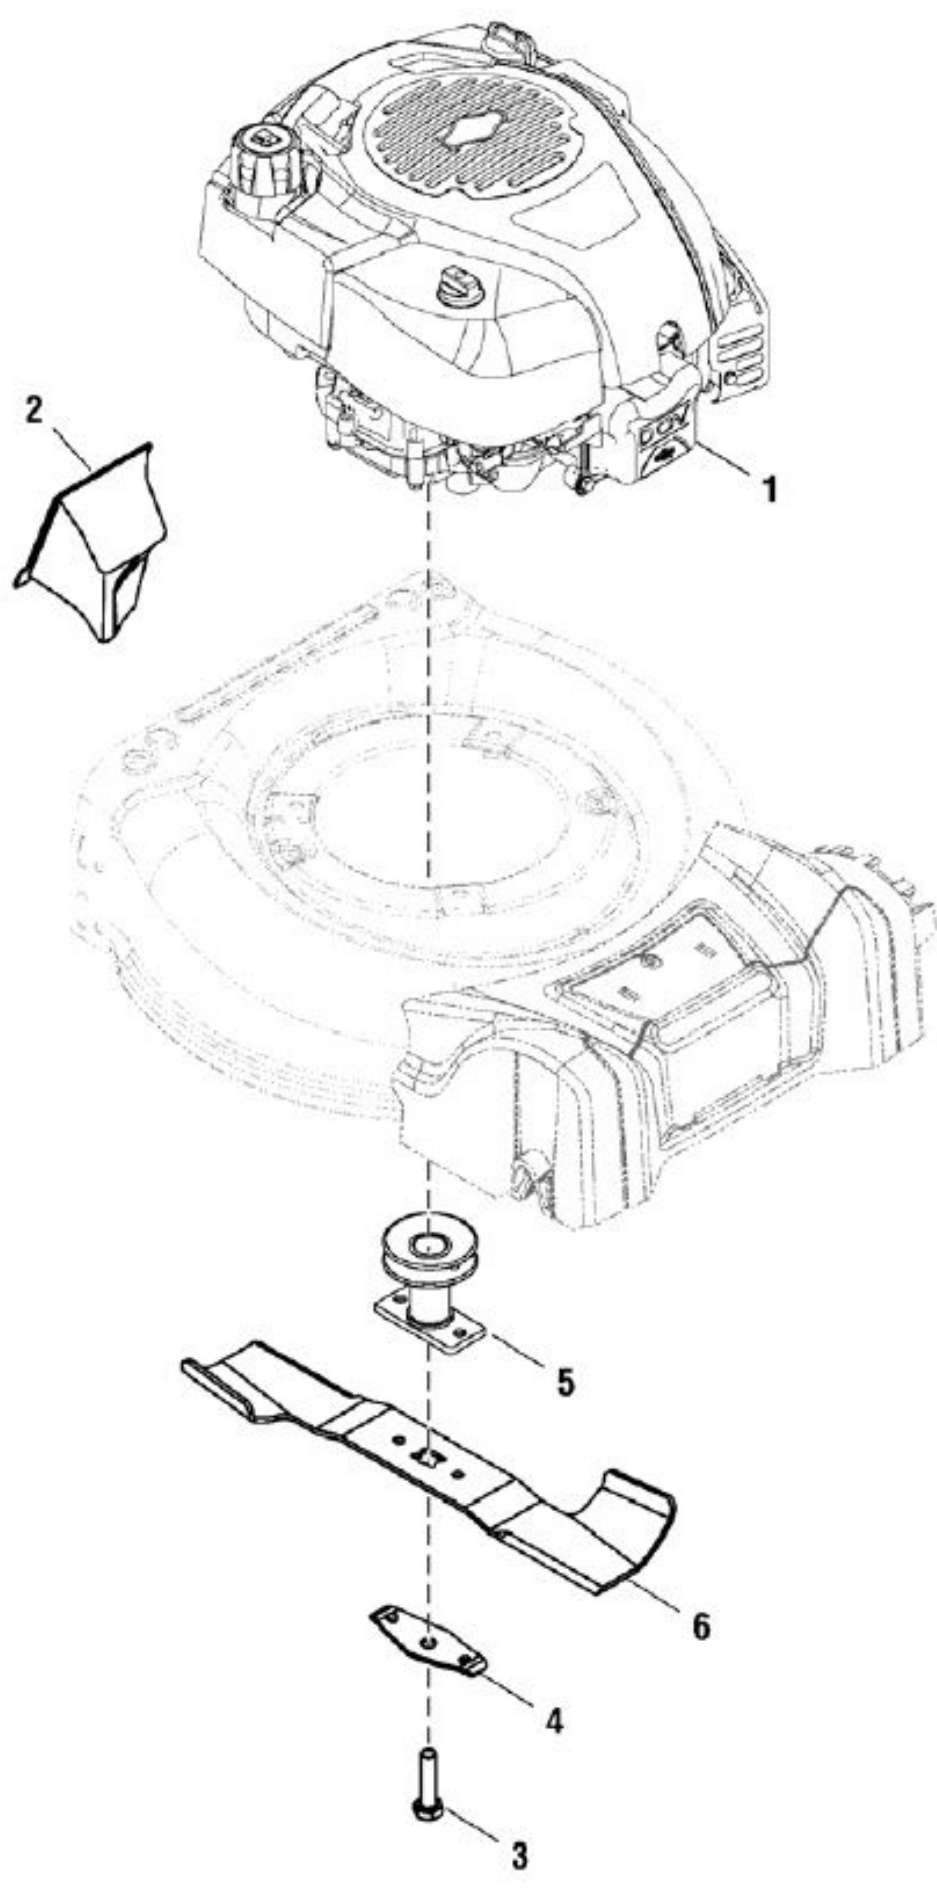

POS	QTY	PARTNUMBER	BESKRIVELSE	DESCRIPTION
1	2	bs703483	BOLT,5/16-18X1.000,RO	BOLT,5/16-18X1.000,RO
2	2	bs703463	NUT, GR5,1/4-20	NUT, GR5,1/4-20
3	1	bs67885gs	NUT	NUT
4	2	bs704774	CABLE CLIP	CABLE CLIP
5	1	bs703781	WASHER, A6.4	WASHER, A6.4
6	2	bs703522	SCREW, 1/4-20	SCREW, 1/4-20
7	2	bs704729	SHOULDER BOLT	SHOULDER BOLT
8	1	bs704695	BOLT, EYE	BOLT, EYE
9	1	bs704706	HANDLE UPPER	HANDLE UPPER
10	2	bs704708	HANDLE LOWER	HANDLE LOWER
11	2	bs704776	STAR KNOB, GREEN	STAR KNOB, GREEN
12	2	bs704779	WING KNOB	WING KNOB
13	1	bs704715	CONTROL BAIL, RED	CONTROL BAIL, RED
14	1	bs704718	DRIVE BAIL	DRIVE BAIL
15	1	bs704723	CONTROL CABLE	CONTROL CABLE
16	1	bs704720	DRIVE CABLE	DRIVE CABLE
17	1	bs704778	SOFT GRIP	SOFT GRIP

POS	QTY	PARTNUMBER	BESKRIVELSE	DESCRIPTION
1	1	bs704826	AXLE, FRONT	AXLE, FRONT
2	1	bs704820	AXLE, REAR	AXLE, REAR
3	4	bs7091081sm	HWST, 1/4-15X3/4 BZ	HWST, 1/4-15X3/4 BZ
4	4	bs5025394sm	NUT, 3/8-16 HEX NYLOC	NUT, 3/8-16 HEX NYLOC
5	2	bs703714	SCREW, 1/4-20X050	SCREW, 1/4-20X050
6	2	bs703524	BUSHING, LOCK	BUSHING, LOCK
7	1	bs704709	TUBE	TUBE
8	1	bs704780	"KNOP; RED"	"KNOP; RED"
9	2	bs704804	WHEEL 180X47	WHEEL 180X47
10	2	bs704802	"DRIVE WHEEL 11""ASSY"	"DRIVE WHEEL 11""ASSY"
11	2	bs703503	DUST COVER, WHEEL	DUST COVER, WHEEL
12	2	bs704739	HUB CUP, SILVER	HUB CUP, SILVER
13	2	bs704737	HUB CUP, SILVER	HUB CUP, SILVER
14	2	bs703469	BEARING ASSEMBLY	BEARING ASSEMBLY
15	2	bs703479	SCREW, HWH, .159X.43	SCREW, HWH, .159X.43
16	5	bs7900023sm	HWST, 1/4-15 X 1-1/4	HWST, 1/4-15 X 1-1/4
17	1	bs703516	SPRING, EXTEN, 2.405	SPRING, EXTEN, 2.405
18	2	bs703714	SCREW, 1/4-20X050	SCREW, 1/4-20X050
19	1	bs704694	BRACKET	BRACKET
20	1	bs704701	BELT	BELT
21	1	bs704688	SUPPORT	SUPPORT
22	2	bs704781	GEAR, 10T	GEAR, 10T
23	1	bs704813	COVER	COVER
24	1	bs704815	TRANSMISSON	TRANSMISSON
25	2	bs704698	PULLEY HALF	PULLEY HALF
26	1	bs704783	LOCK NUT	LOCK NUT