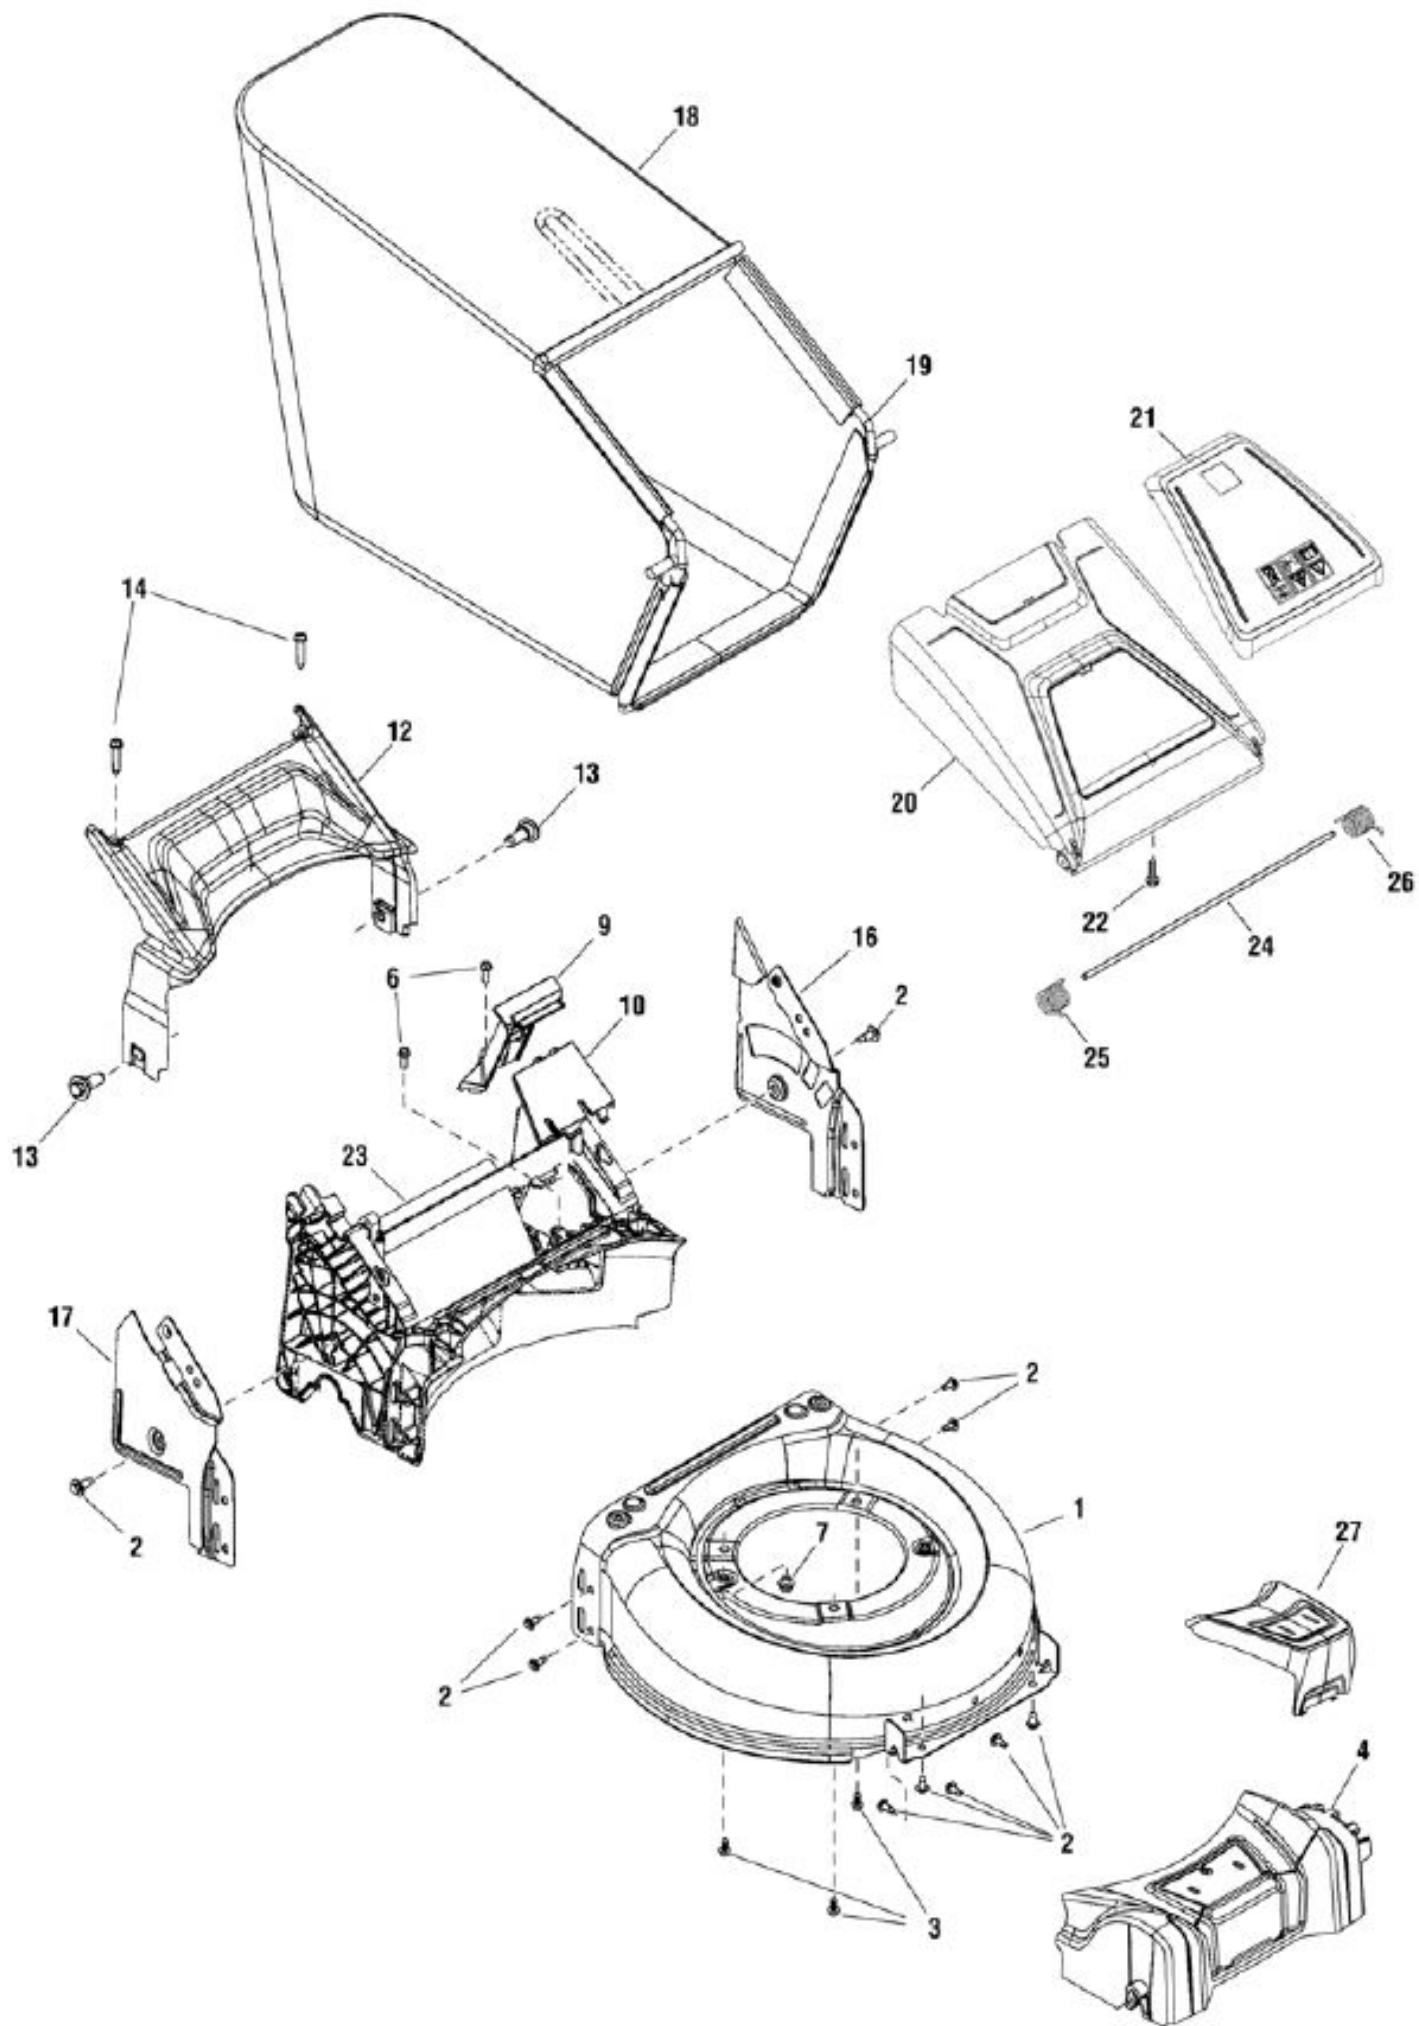

POS	QTY	PARTNUMBER	BESKRIVELSE	DESCRIPTION
1	2	bs703483	BOLT,5/16-18X1.000,RO	BOLT,5/16-18X1.000,RO
2	2	bs703463	NUT, GR5,1/4-20	NUT, GR5,1/4-20
3	1	bs67885gs	NUT	NUT
4	2	bs704774	CABLE CLIP	CABLE CLIP
5	1	bs703781	WASHER, A6.4	WASHER, A6.4
6	2	bs703522	SCREW, 1/4-20	SCREW, 1/4-20
7	2	bs704729	SHOULDER BOLT	SHOULDER BOLT
8	1	bs704695	BOLT, EYE	BOLT, EYE
9	1	bs704706	HANDLE UPPER	HANDLE UPPER
10	2	bs704708	HANDLE LOWER	HANDLE LOWER
11	2	bs704776	STAR KNOB, GREEN	STAR KNOB, GREEN
12	2	bs704779	WING KNOB	WING KNOB
13	1	bs704715	CONTROL BAIL, RED	CONTROL BAIL, RED
14	1	bs704718	DRIVE BAIL	DRIVE BAIL
15	1	bs704723	CONTROL CABLE	CONTROL CABLE
16	1	bs704720	DRIVE CABLE	DRIVE CABLE
17	1	bs704778	SOFT GRIP	SOFT GRIP

POS	QTY	PARTNUMBER	BESKRIVELSE	DESCRIPTION
1	1	431054	ENGINE MODEL 09P702	* ENGINE, BRIGGS & STRATTON, MOD. 09P702
2	1	431055	SHROUD	SHROUD
3	1	bs704785	SCREW HEX 3/8-24X1.50	SCREW HEX 3/8-24X1.50
4	1	bs703520	SUPPORT, BLADE BELL	SUPPORT, BLADE BELL
5	1	bs703618	BLADE ADAPTER	BLADE ADAPTER
6	1	bs704726	BLADE	BLADE

POS	QTY	PARTNUMBER	BESKRIVELSE	DESCRIPTION
1	1	bs704827	AXLE, FRONT	AXLE, FRONT
2	1	bs704822	AXLE, REAR	AXLE, REAR
3	4	bs5025394sm	NUT, 3/8-16 HEX NYLOC	NUT, 3/8-16 HEX NYLOC
4	2	bs704775	KNOB, GREEN	KNOB, GREEN
5	2	bs704732	WHEEL 180X47	WHEEL 180X47
6	2	bs704806	DRIVE WHEEL ASSY	DRIVE WHEEL ASSY
7	2	bs704739	HUB CUP, SILVER	HUB CUP, SILVER
8	2	bs704738	HUB CUP, SILVER	HUB CUP, SILVER
9	2	bs703505	DUST COVER, WHEEL	DUST COVER, WHEEL
10	2	bs703469	BEARING ASSEMBLY	BEARING ASSEMBLY
11	2	bs703479	SCREW, HWH, .159X.43	SCREW, HWH, .159X.43
12	5	bs7900023sm	HWST, 1/4-15 X 1-1/4	HWST, 1/4-15 X 1-1/4
13	1	bs703516	SPRING, EXTEN, 2.405	SPRING, EXTEN, 2.405
14	2	bs703714	SCREW, 1/4-20X050	SCREW, 1/4-20X050
15	1	bs704694	BRACKET	BRACKET
16	1	bs704701	BELT	BELT
17	1	bs704688	SUPPORT	SUPPORT
18	2	bs704781	GEAR, 10T	GEAR, 10T
19	1	bs704813	COVER	COVER
20	1	bs704815	TRANSMISSON	TRANSMISSON
21	2	bs704698	PULLEY HALF	PULLEY HALF
22	1	bs704783	LOCK NUT	LOCK NUT