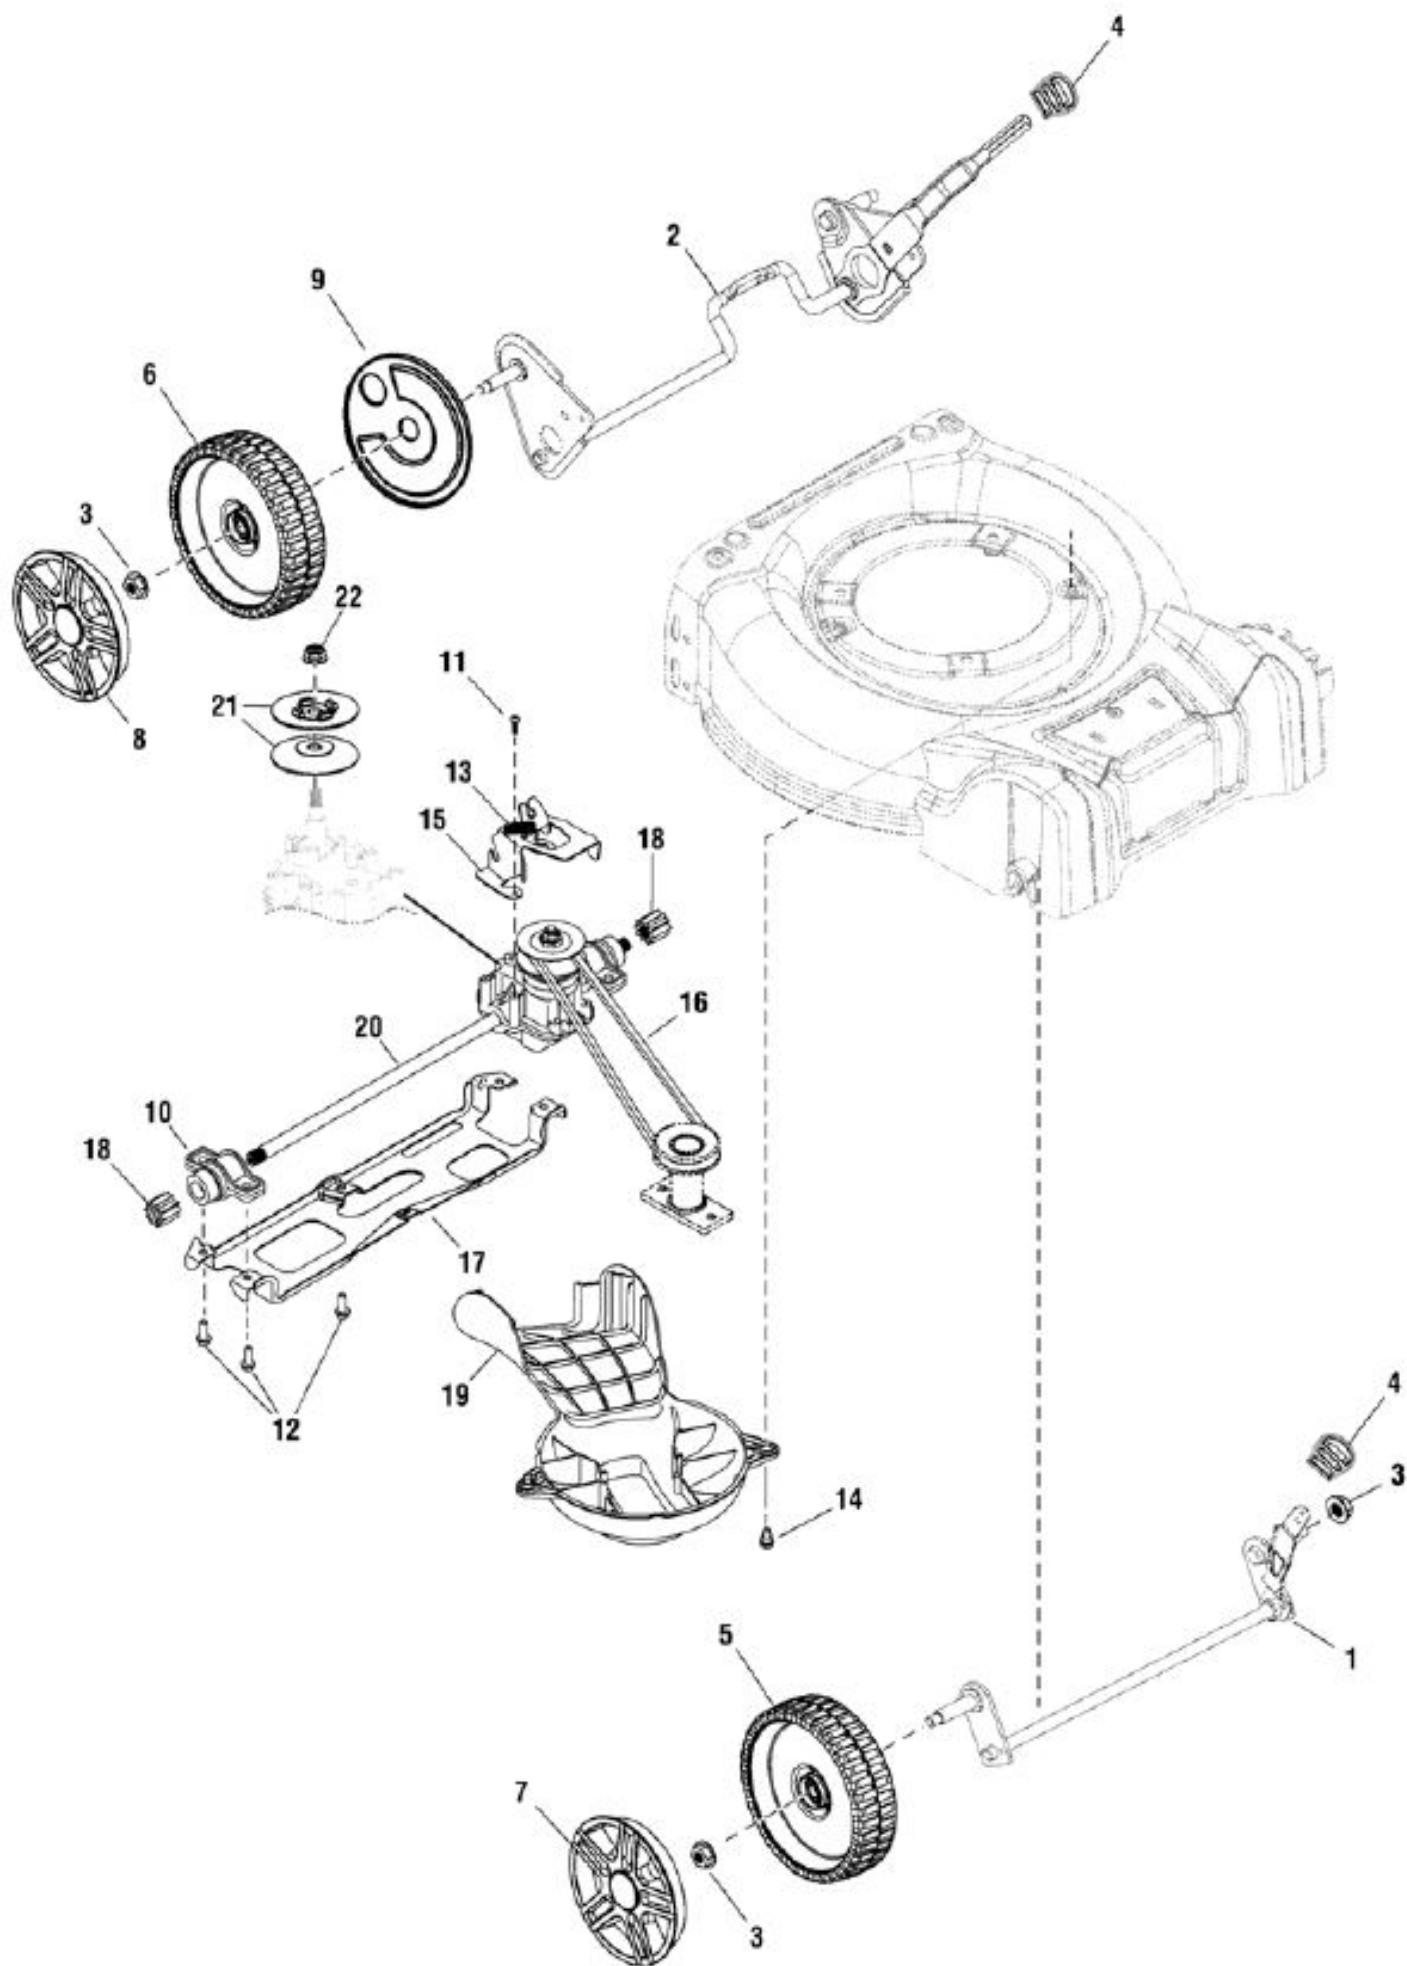

POS	QTY	PARTNUMBER	BESKRIVELSE	DESCRIPTION
1	2	bs703483	BOLT,5/16-18X1.000,RO	BOLT,5/16-18X1.000,RO
2	2	bs703463	NUT, GR5,1/4-20	NUT, GR5,1/4-20
3	1	bs67885gs	NUT	NUT
4	2	bs704774	CABLE CLIP	CABLE CLIP
5	1	bs703781	WASHER, A6.4	WASHER, A6.4
6	2	bs703522	SCREW, 1/4-20	SCREW, 1/4-20
7	2	bs704729	SHOULDER BOLT	SHOULDER BOLT
8	1	bs704695	BOLT, EYE	BOLT, EYE
9	1	bs704706	HANDLE UPPER	HANDLE UPPER
10	2	bs704708	HANDLE LOWER	HANDLE LOWER
11	2	bs704776	STAR KNOB, GREEN	STAR KNOB, GREEN
12	2	bs704779	WING KNOB	WING KNOB
13	1	bs704715	CONTROL BAIL, RED	CONTROL BAIL, RED
14	1	bs704718	DRIVE BAIL	DRIVE BAIL
15	1	bs704723	CONTROL CABLE	CONTROL CABLE
16	1	bs704720	DRIVE CABLE	DRIVE CABLE
17	1	bs704778	SOFT GRIP	SOFT GRIP

POS	QTY	PARTNUMBER	BESKRIVELSE	DESCRIPTION
1	1	431054	ENGINE MODEL 09P702	* ENGINE, BRIGGS & STRATTON, MOD. 09P702
2	1	431055	SHROUD	SHROUD
3	1	bs704785	SCREW HEX 3/8-24X1.50	SCREW HEX 3/8-24X1.50
4	1	bs703520	SUPPORT, BLADE BELL	SUPPORT, BLADE BELL
5	1	bs703618	BLADE ADAPTER	BLADE ADAPTER
6	1	bs704726	BLADE	BLADE

POS	QTY	PARTNUMBER	BESKRIVELSE	DESCRIPTION
1	1	bs704827	AXLE, FRONT	AXLE, FRONT
2	1	bs704822	AXLE, REAR	AXLE, REAR
3	4	bs5025394sm	NUT, 3/8-16 HEX NYLOC	NUT, 3/8-16 HEX NYLOC
4	2	bs704775	KNOB, GREEN	KNOB, GREEN
5	2	bs704732	WHEEL 180X47	WHEEL 180X47
6	2	bs704806	DRIVE WHEEL ASSY	DRIVE WHEEL ASSY
7	2	bs704739	HUB CUP, SILVER	HUB CUP, SILVER
8	2	bs704738	HUB CUP, SILVER	HUB CUP, SILVER
9	2	bs703505	DUST COVER, WHEEL	DUST COVER, WHEEL
10	2	bs703469	BEARING ASSEMBLY	BEARING ASSEMBLY
11	2	bs703479	SCREW, HWH, .159X.43	SCREW, HWH, .159X.43
12	5	bs7900023sm	HWST, 1/4-15 X 1-1/4	HWST, 1/4-15 X 1-1/4
13	1	bs703516	SPRING, EXTEN, 2.405	SPRING, EXTEN, 2.405
14	2	bs703714	SCREW, 1/4-20X050	SCREW, 1/4-20X050
15	1	bs704694	BRACKET	BRACKET
16	1	bs704701	BELT	BELT
17	1	bs704688	SUPPORT	SUPPORT
18	2	bs704781	GEAR, 10T	GEAR, 10T
19	1	bs704813	COVER	COVER
20	1	bs704815	TRANSMISSON	TRANSMISSON
21	2	bs704698	PULLEY HALF	PULLEY HALF
22	1	bs704783	LOCK NUT	LOCK NUT