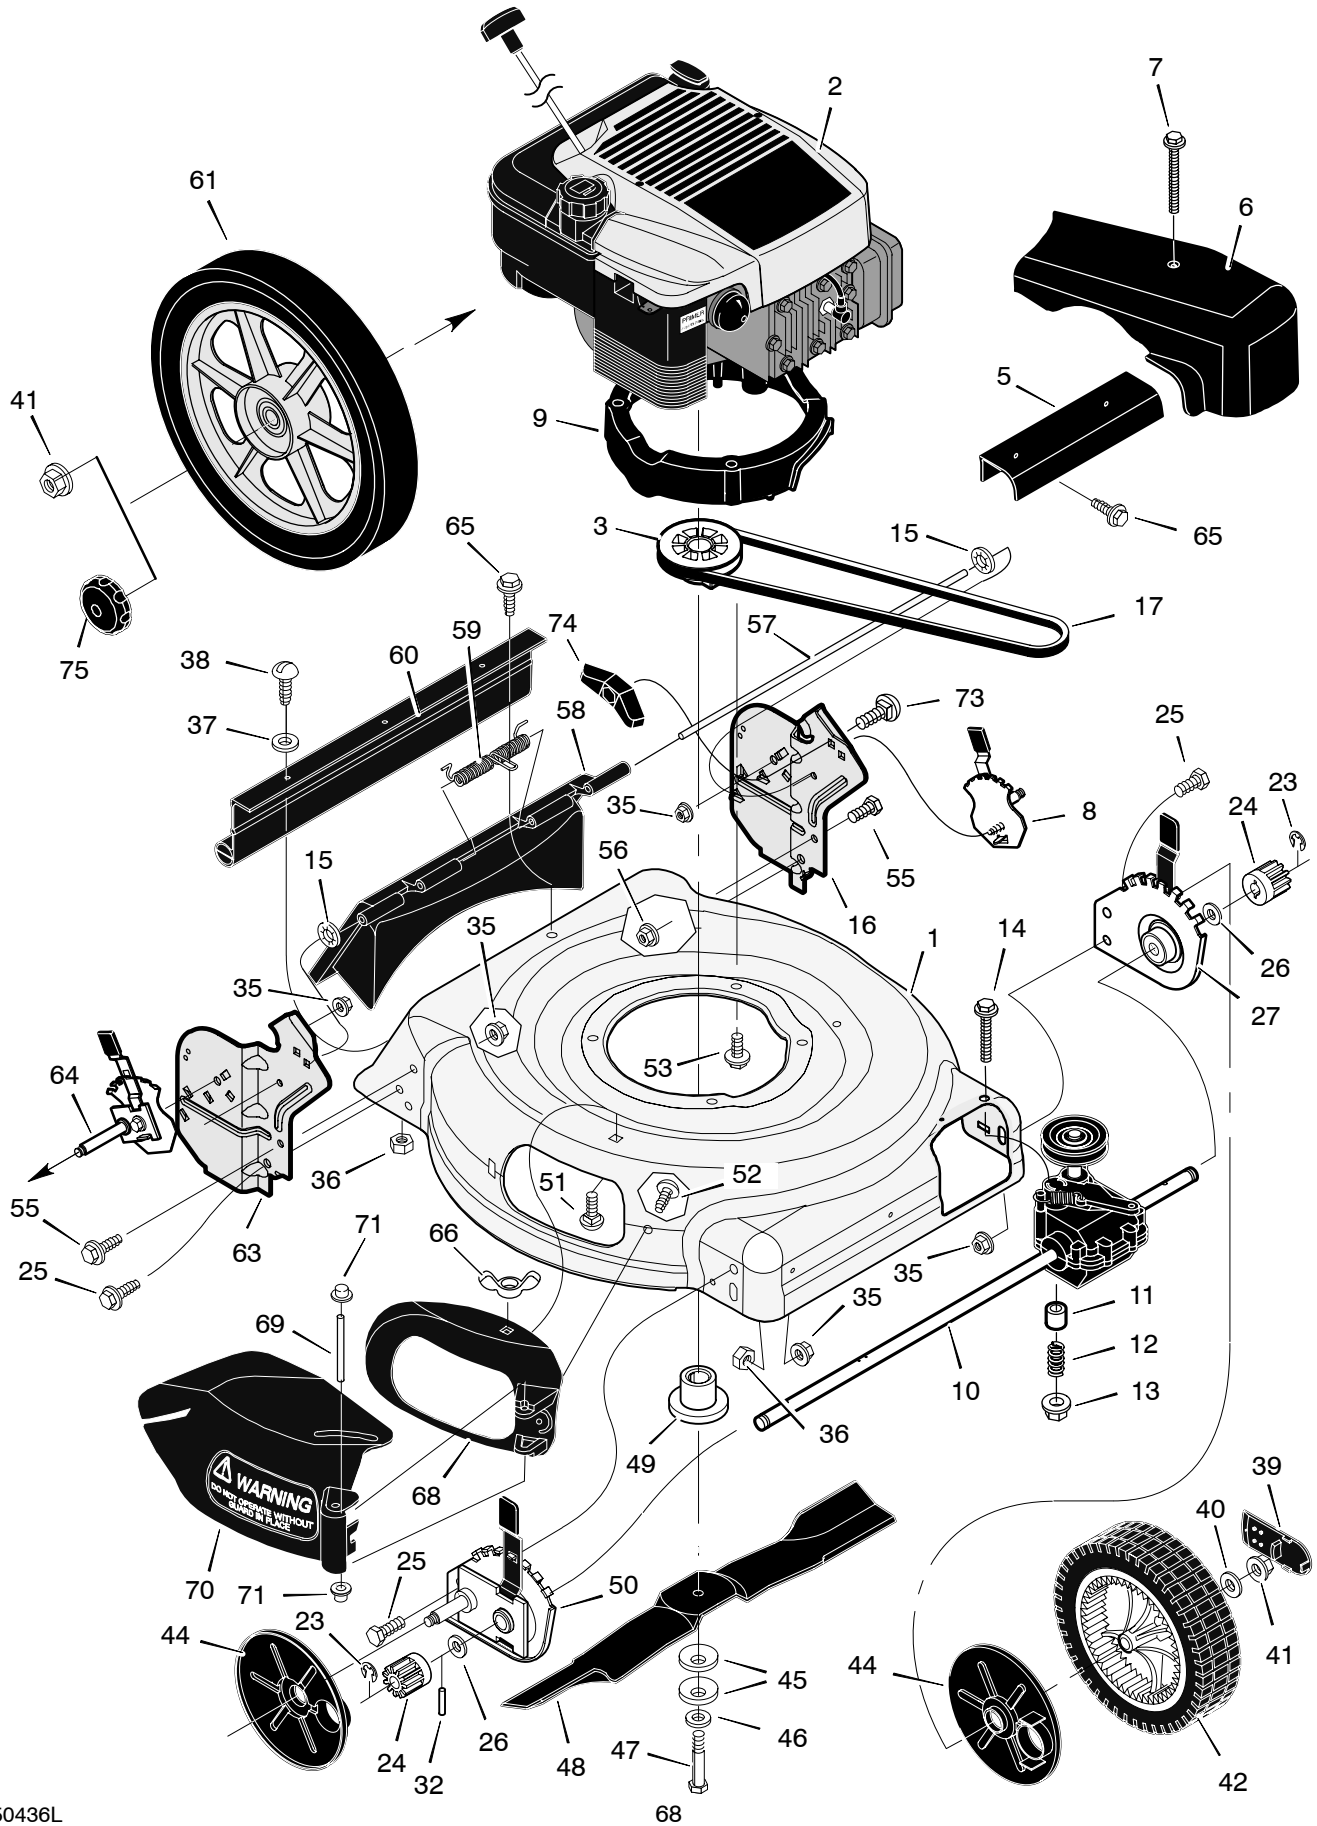

# 207610x52A

## MOWER HOUSING ASSEMBLY

KEY NO.	PART NO.	DESCRIPTION	KEY NO.	PART NO.	DESCRIPTION
1	_____	Housing	42	071133	Wheel, Drive
2	*	Engine *	44	071780	Cover, Dust
3	1101653	Pulley, Crankshaft	45	17x137	Washer, Belleville
4	032x64	Pin, Spring	46	17x124	Washer
5	1101625	Cover, Axle (Black)	47	01x144	Bolt
6	1101623	Cover, Belt (Black)	48	672763E701	Blade
7	26x304	Screw	49	1101336	Adapter, Blade
8	1102161	Adjuster, Left Height	50	672602	Adjuster, Right Frt. Height
9	1101639	Spacer, Engine	51	002x16	Bolt, Carriage
10	1101619	Transmission - <b>Note: There are no internal serviceable parts for the transmission.</b>	52	26x221	Screw
11	043844	Spacer	53	025x11	Bolt, Engine
12	164x27	Spring	55	001x45	Bolt
13	015x88	Nut	56	015x79	Nut, Flange
14	01x156	Bolt	57	215x17 Z	Rod, Pivot +
15	028x49	Retainer, Push +	58	672610	Door, Rear (Gray)
16	1102123E701	Bracket, Left Handle	59	166x44	Spring +
17	37x128	Belt	60	671969	Deflector, Rear
23	011x16	E-Ring	61	1102159	Wheel, Rear
24	071792	Gear, Pinion	63	1102122E701	Bracket, Right Handle
25	001x85	Bolt	64	1102160	Adjuster, Right Height
26	17x186	Washer	65	26x245	Screw
27	672603	Adjuster, Left Frt. Height	66	014x86	Wingnut
32	043629	Pin, Drive	68	671926	Bezel
35	015x68	Nut, Flange	69	215x18 Z	Pin, Pivot
36	15x102	Nut, Hex	70	671927	Deflector, Chute (Black)
37	017x38	Washer	71	028x42	Cap, Push
38	004x21	Screw	73	002x81	Bolt, Carriage
39	043615	Cap, Hub	74	071495	Knob
40	17x169	Washer	75	672449	Knob
41	015x84	Nut, Flange	--	F-050436L	Instruction Book

## HANDLE & BAG ASSEMBLY

KEY NO.	PART NO.	DESCRIPTION
1	1101555E701	Handle, Upper (Black)
2	1102085E701	Handle, Lower (Black)
3	025x14	Bolt
4	1101678	Cable, Drive
5	15x116	Locknut
6	1101183	Cable, Stop
7	1101353	Fastener, Cable
8	672878E701	Engine Stop Lever