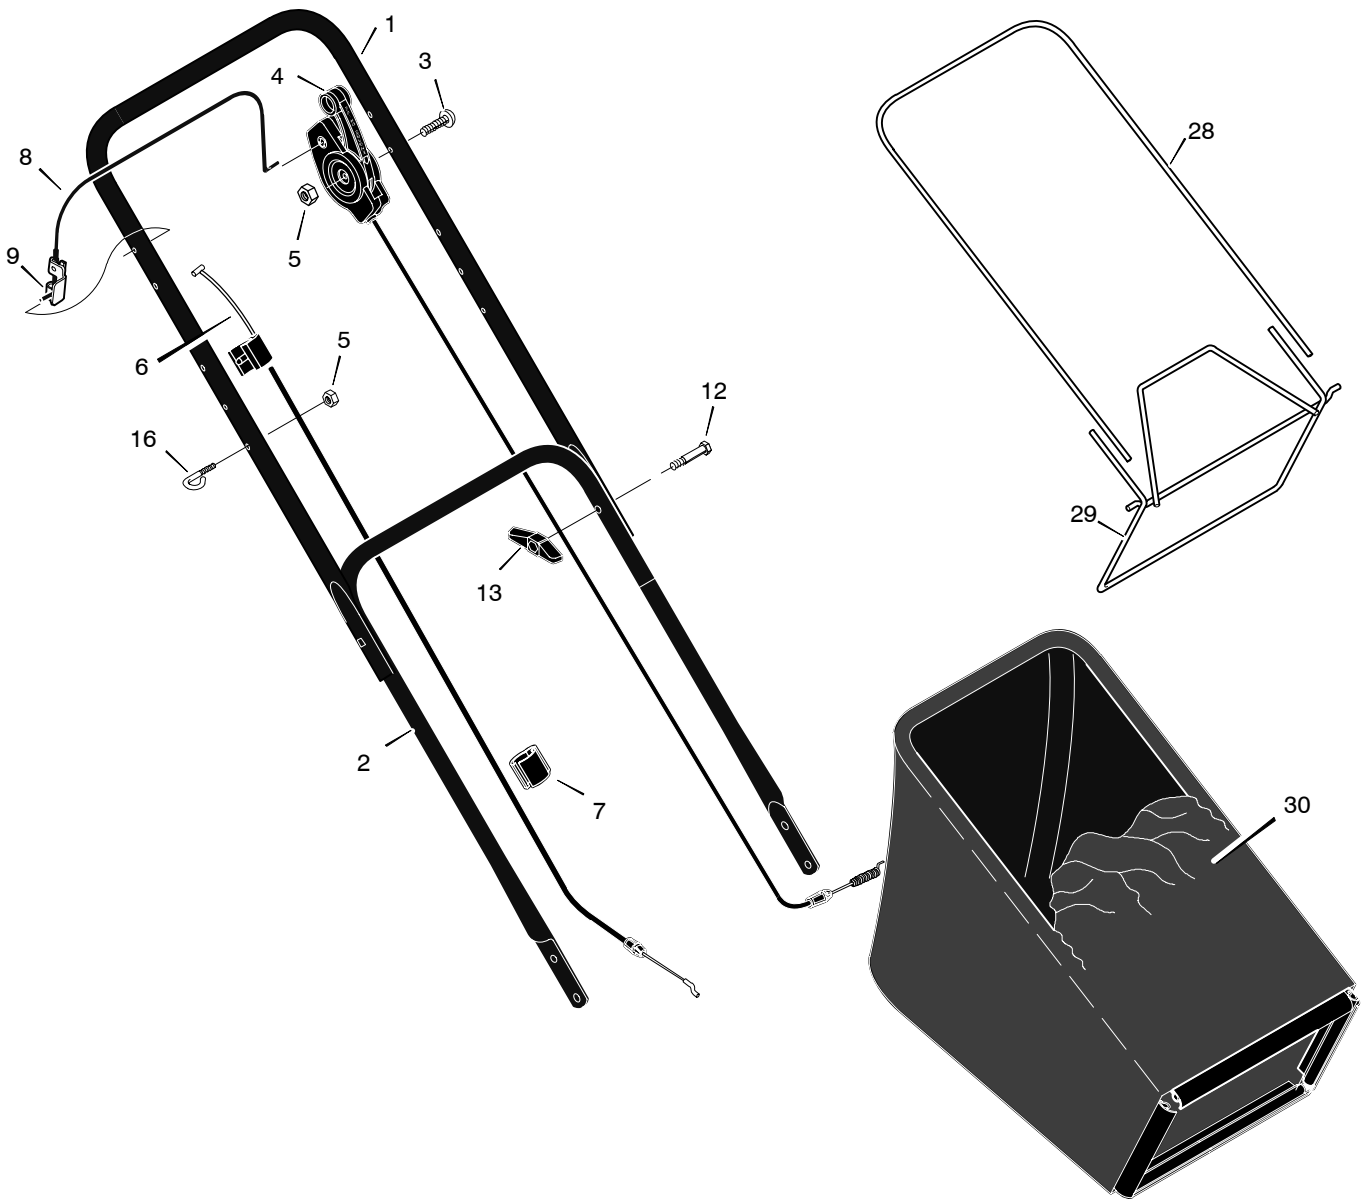

207610x52A

HANDLE & BAG ASSEMBLY

KEY NO.	PART NO.	DESCRIPTION
1	1101555E701	Handle, Upper (Black)
2	1102085E701	Handle, Lower (Black)
3	025x14	Bolt
4	1101678	Cable, Drive
5	15x116	Locknut
6	1101183	Cable, Stop
7	1101353	Fastener, Cable
8	672878E701	Engine Stop Lever

KEY NO.	PART NO.	DESCRIPTION
9	1101454	Bracket, Stop Lever
12	002x77	Bolt
13	071294	Knob
16	071530	Guide, Rope
28	071592	Frame, Top
29	672905	Frame Assembly
30	1101117	Bag, Cloth