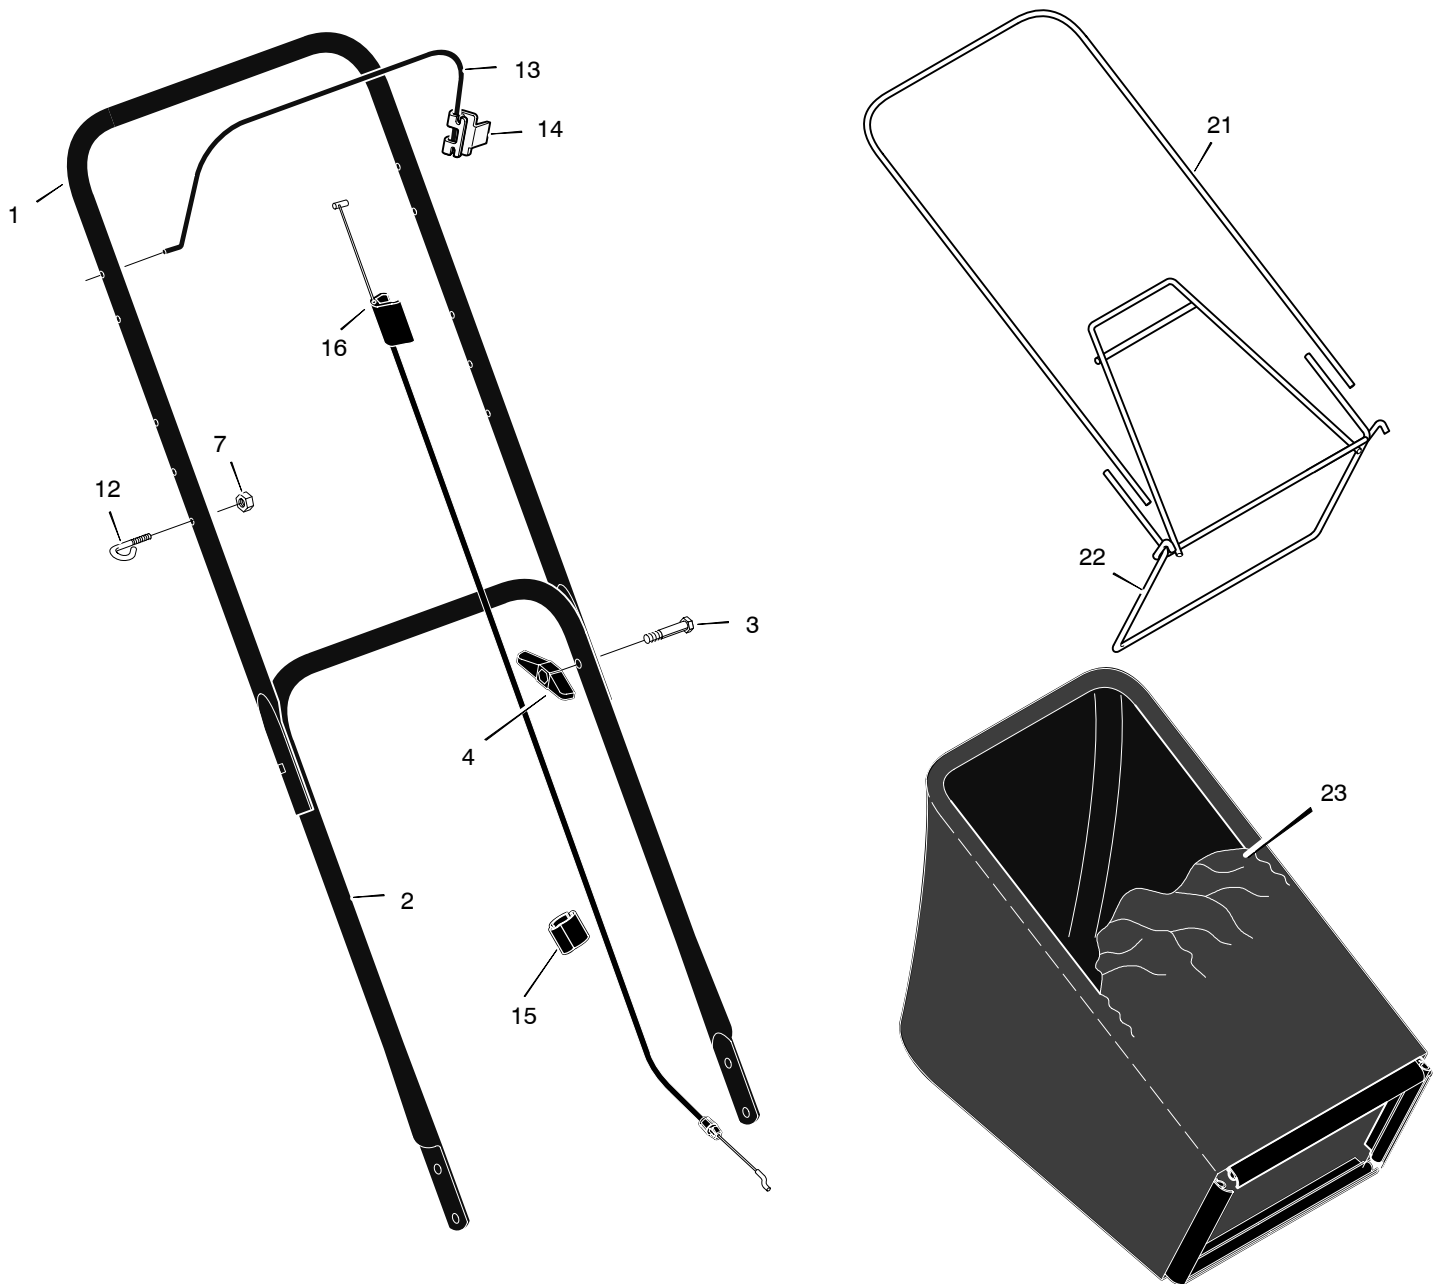

204110x52A

MOWER HOUSING ASSEMBLY

1	776151	Housing	17	672763E701	Blade	33	26x217	Screw
2	+	Engine	18	672503	Adapter, Blade	51	002x16	Bolt, Carriage
3	002x81	Bolt, Carriage	19	672600	Adjuster, Right Front Height	52	26x221	Screw
4	672605	Adjuster, Left Rear Height	20	0025x6	Bolt, Engine	53	028x42	Push On Cap
5	028x49	Push Retainer *	22	001x45	Bolt	66	014x86	Wingnut
6	1101239E245	Bracket, Left Handle	23	015x79	Nut, Flange	--	672158	Chute Assembly **
7	672601	Adjuster, Left Front Height	24	215x17 Z	Rod, Pivot *	68	671926	Bezel (Black)
8	015x68	Nut, Flange	25	672610	Door, Rear	69	215x18 Z	Pin, Pivot
9	15x102	Nut, Hex	26	166x44	Spring *	70	671927	Deflector, Chute (Black)
11	004x21	Screw	27	671970	Guard, Rear	74	071495	Knob
12	672122	Hub Cap - Optional	28	071597	Wheel	--	F-040437L	Instruction Book
13	015x84	Nut, Flange	29	1101238E245	Bracket, Right Handle			
14	17x137	Washer, Belleville	30	672604	Adjuster, Right Rear Height			
15	17x124	Washer	31	26x245	Screw			
16	01x153	Bolt	32	671990	Guard, Rear			

+ Parts are available from the Engine manufacturer.

* Included with Rear Door, Item number 25.

** Included with Chute Assembly, Item 53, 68, 69, 70.

204110x52A HANDLE ASSEMBLY & OPTIONAL BAG KIT

1	1101555E701	Handle, Upper (Black)	12	071530	Guide, Rope	16	1101360	Engine Stop Cable
2	672874E701	Handle, Lower (Black)	13	671924E701	Engine Stop Lever	21	071592	Frame, Top (Optional)
3	002x77	Bolt	14	1101454	Bracket, Stop Lever	22	672905	Frame Assembly (Optional)
4	071294	Knob, Plastic	15	1101353	Fastener, Cable	23	1101032	Bag, Cloth (Optional)
7	15x116	Locknut						