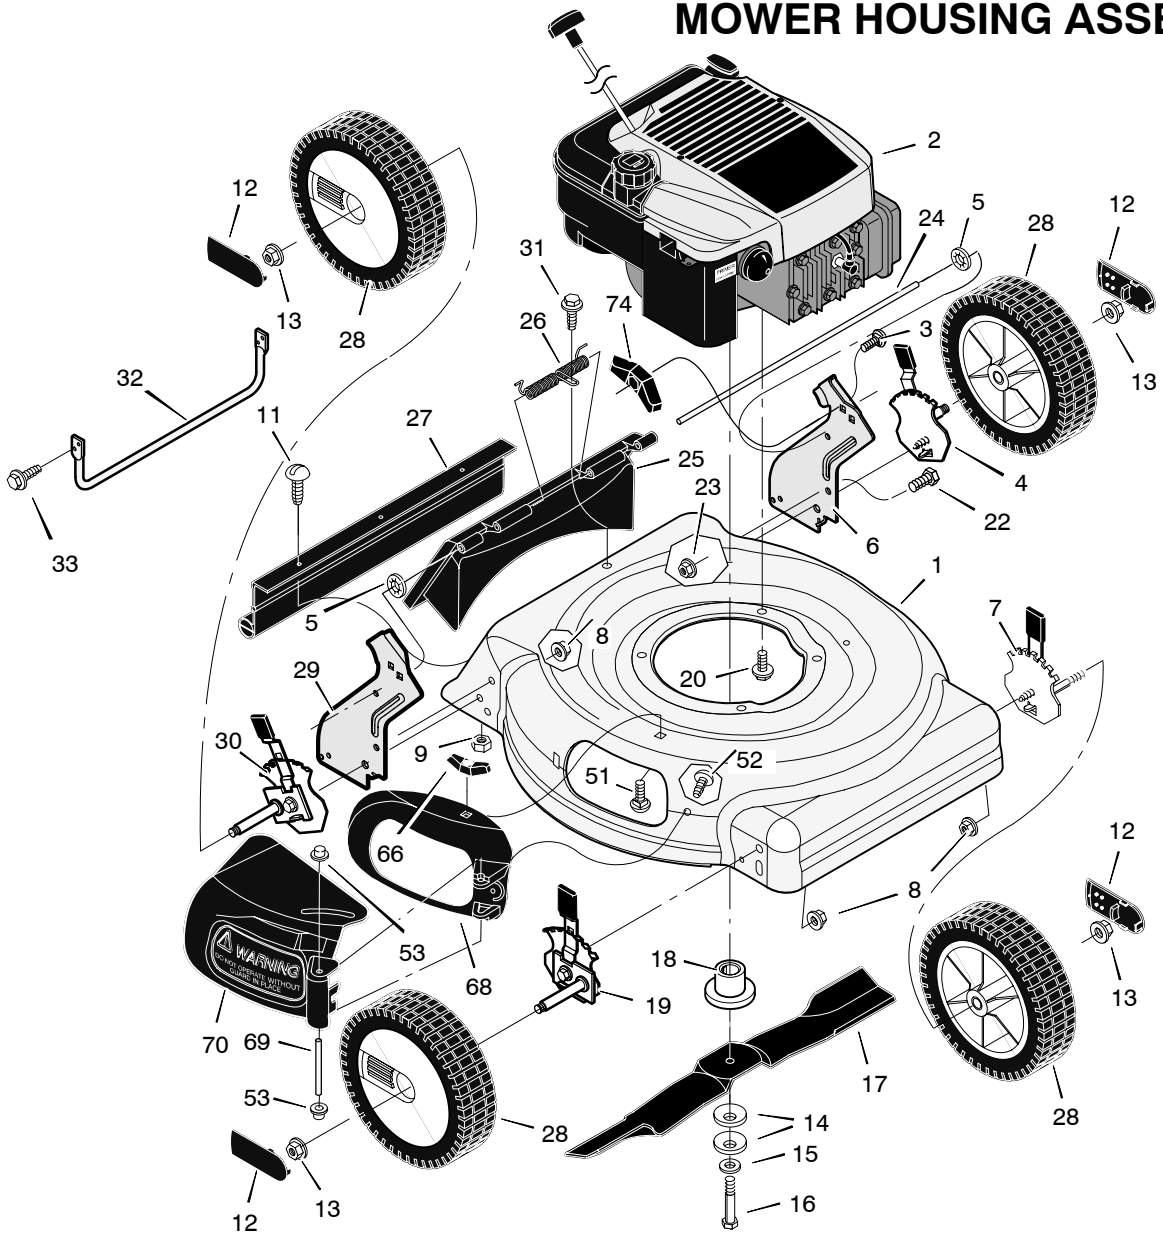

204110x52A

MOWER HOUSING ASSEMBLY

1	776151	Housing	17	672763E701	Blade	33	26x217	Screw
2	+	Engine	18	672503	Adapter, Blade	51	002x16	Bolt, Carriage
3	002x81	Bolt, Carriage	19	672600	Adjuster, Right Front Height	52	26x221	Screw
4	672605	Adjuster, Left Rear Height	20	0025x6	Bolt, Engine	53	028x42	Push On Cap
5	028x49	Push Retainer *	22	001x45	Bolt	66	014x86	Wingnut
6	1101239E245	Bracket, Left Handle	23	015x79	Nut, Flange	--	672158	Chute Assembly **
7	672601	Adjuster, Left Front Height	24	215x17 Z	Rod, Pivot *	68	671926	Bezel (Black)
8	015x68	Nut, Flange	25	672610	Door, Rear	69	215x18 Z	Pin, Pivot
9	15x102	Nut, Hex	26	166x44	Spring *	70	671927	Deflector, Chute (Black)
11	004x21	Screw	27	671970	Guard, Rear	74	071495	Knob
12	672122	Hub Cap - Optional	28	071597	Wheel	--	F-040437L	Instruction Book
13	015x84	Nut, Flange	29	1101238E245	Bracket, Right Handle			
14	17x137	Washer, Belleville	30	672604	Adjuster, Right Rear Height			
15	17x124	Washer	31	26x245	Screw			
16	01x153	Bolt	32	671990	Guard, Rear			

+ Parts are available from the Engine manufacturer.

* Included with Rear Door, Item number 25.

** Included with Chute Assembly, Item 53, 68, 69, 70.

204110x52A HANDLE ASSEMBLY & OPTIONAL BAG KIT

1	1101555E701	Handle, Upper (Black)	12	071530	Guide, Rope	16	1101360	Engine Stop Cable
2	672874E701	Handle, Lower (Black)	13	671924E701	Engine Stop Lever	21	071592	Frame, Top (Optional)
3	002x77	Bolt	14	1101454	Bracket, Stop Lever	22	672905	Frame Assembly (Optional)
4	071294	Knob, Plastic	15	1101353	Fastener, Cable	23	1101032	Bag, Cloth (Optional)
7	15x116	Locknut						