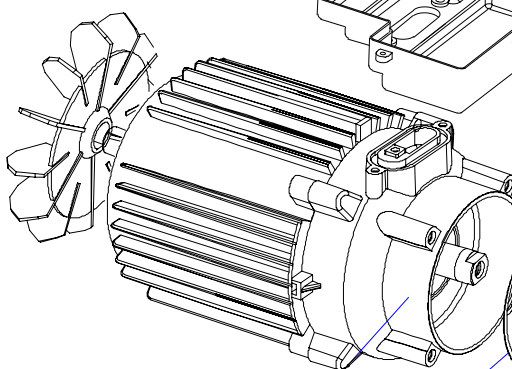

51

50

49

48

47

46

45

44

43

42

41

40

39

38

37

36

35

34

1

2

3

4

5

6

7

8

9

10

11

12

13

14

15

16

17

18

19