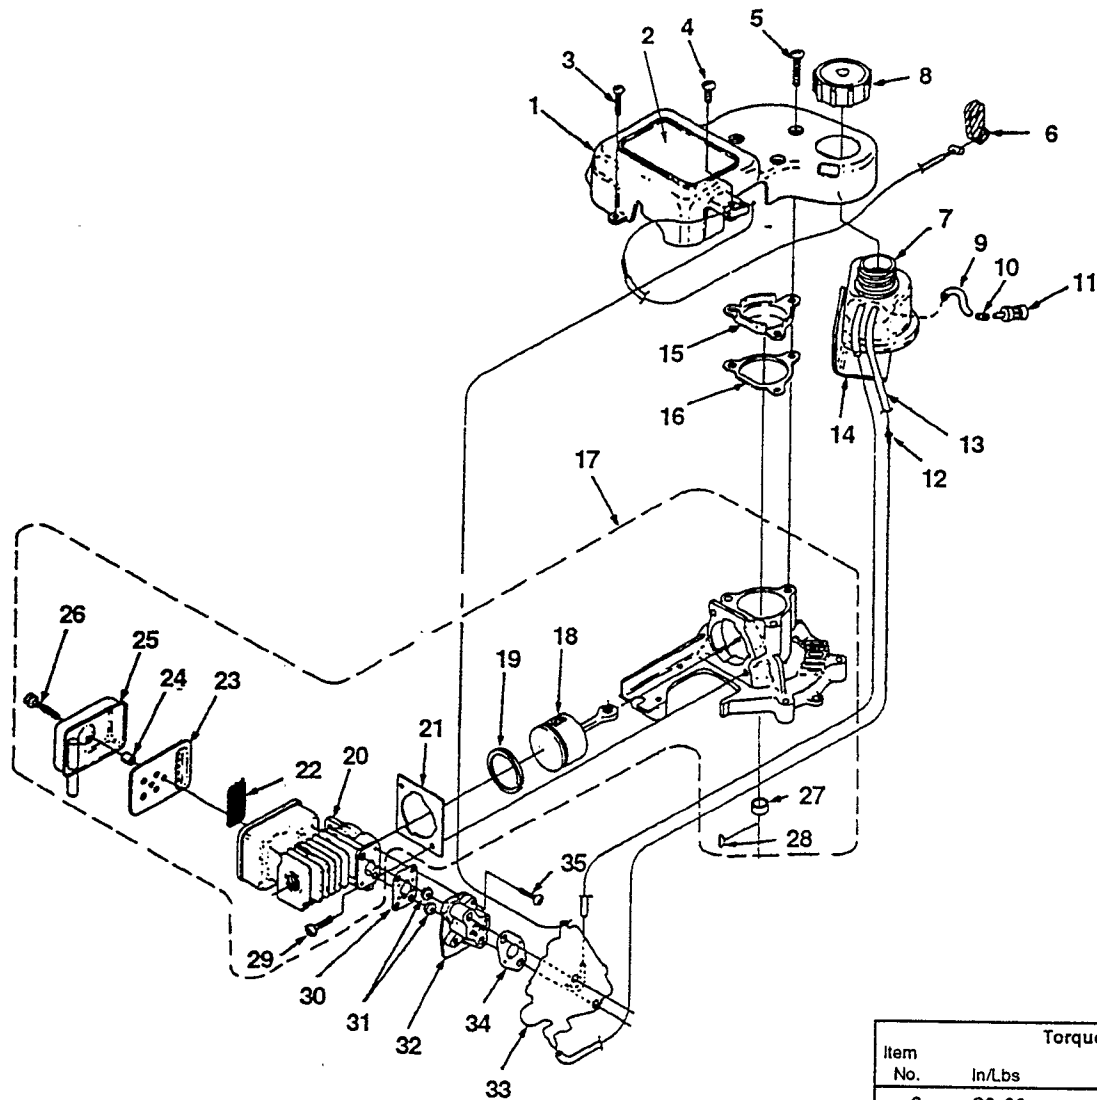

Item No.	Torque Specs		Required Locite
	In/Lbs	Nm	
3	20-30	2.3-3.4	
4	20-30	2.3-3.4	
5	40-50	4.5-5.6	Red 262
26	30-40	3.4-4.5	
29	45-55	5.1-6.2	
35	55-65	6.2-7.3	

No.	Part No.	Description	Qty.
1	00947 1A	COVER-Engine	1
2	04342 B	DECAL-Prod. Ident (HTS43)	1
	01976 B	DECAL-Prod. Ident (HTS53)	1
3	82536	SCREW-Thread Form. (#8 X 3/4")	1
4	82541	SCREW-Thread Form. (#10 X 1/2")	1
5	82538	SCREW-Thread Form. (10-24 X 3/4")	3
6	00959 A	LEVER-Trigger	1
7	• A 08454	FUEL TANK ASSEMBLY	1
8	DA 00099 A	CAP-Fuel	1
9	01439 21	TUBING-Rubber (5 1/2")	1
10	98268	CLAMP-Wire	1
11	49422	FILTER-Fuel	1
12	01327	FITTING	A/R
13	94772 25	TUBING-Rubber (6 1/4")	1
14	00927 A	SPACER-Fuel Tank	1
15	• A 04820 A	CRANKCASE COVER	1
16	00946	GASKET-Crankcase	1

No.	Part No.	Description	Qty.
17	• A 08217	SHORT BLOCK	1
18	• A 08479	PISTON & ROD	1
19	08476	RING-Piston	1
20	• A 08211	CYLINDER & MUFFLER ASSEMBLY	1
21	08159	GASKET-Cylinder	1
22	00921	SCREEN-Spark Arrestor	1
23	00920	BAFFLE-Muffler	1
24	00931	SPACER-Muffler	1
25	A 01838	COVER-Muffler	1
26	82540	SCREW-Thread Form. (8-32 X 1")	1
27	01971	SPACER	1
28	69250	KEY-Woodruff	1
29	82568	SCREW-Machine (10-24 X 3/4")	2
30	00932 B	GASKET-Heat Dam	1
31	81208	NUT-Hex (10-24)	2
32	00917 C	HEAT DAM	1
33	• A 08212	CARBURETOR KIT	1
34	98766 A	GASKET-Carburetor	1
35	82549 1	SCREW-Thread Form. (10-24 X 1")	2