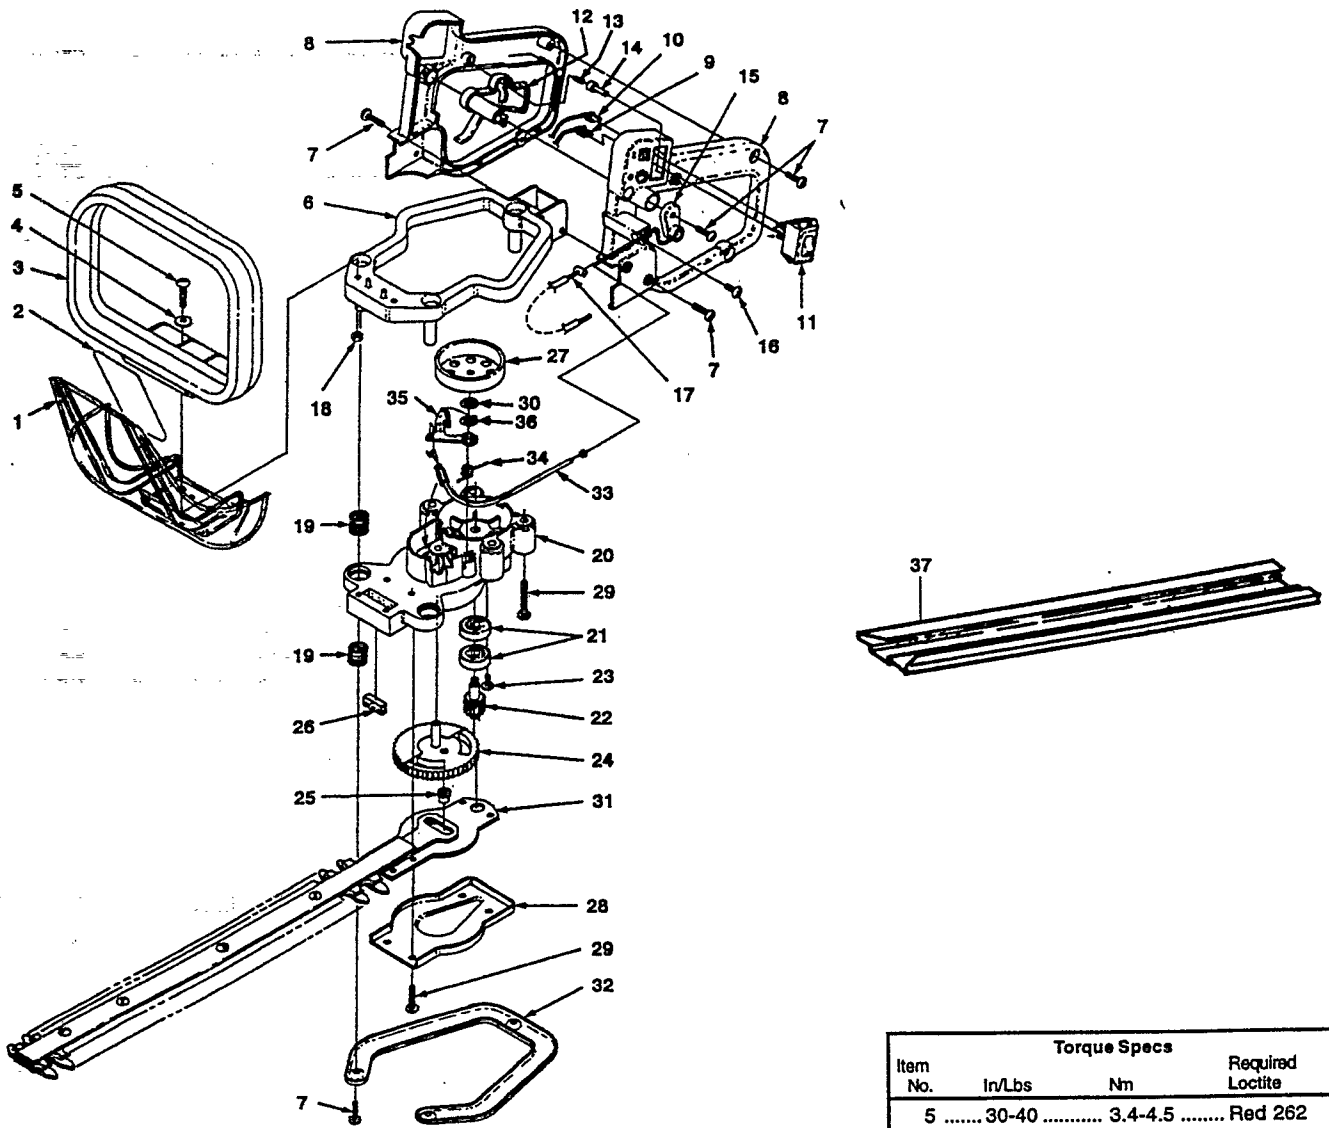

Item No.	Torque Specs		Required Loctite
	In/Lbs	Nm	
5	30-40	3.4-4.5	Red 262
7	20-30	2.3-3.4	
16	15-25	1.7-2.9	
23	20-30	2.3-3.4	
29	30-40	3.4-4.5	

No.	Part No.	Description	Qty.
1	01972	GUARD-Hand	1
2	02745	DECAL-Caution	1
	02916 A	DECAL-Warning	1
3	00936 A	HANDLE-Front	1
4	95249	WASHER-Flat (10-24)	2
5	82538	SCREW-Thread Form. (10-24 X 3/4")	2
6	01007	BASE-Vibration Isolator	1
7	82536	SCREW-Thread Form. (#8 X 3/4")	7
8	A 09232	HANDLE Assembly	1
9	A 00942	LEAD-Electrical	1
10	A 00943	LEAD-Ground	1
11	02497	SWITCH	1
12	08918	TRIGGER	1
13	08920	SPRING	1
14	08919	BUTTON-Lock	1
15	00959 A	LEVER, Trigger	1
16	82541	SCREW-Thread Form. (#10 X 1/2")	1
17	01973	CABLE-Throttle	1
18	81208	NUT-Hex (10-24)	2
19	01009	SPRING-Compression	6

No.	Part No.	Description	Qty.
20	A 01526 A	GEAR BOX ASSEMBLY	1
	UP 00037	GEAR BOX BASE ASSEMBLY	1
21	98843	BEARING-Ball	2
22	A 01313	PINION & SCREW ASSEMBLY	1
23	82541	SCREW-Thread Form. (#10 X 1/2")	1
24	A 01312	GEAR & PIN ASSEMBLY	1
25	00955	BUSHING	1
26	00935	BLADE-Seal	1
27	00949 B	DRUM-Clutch	1
28	00954	COVER-Gear Box	1
29	82537	SCREW-Thread Form. (#10 X 7/8")	4
30	07487	WASHER	1
31	07210	BLADE ASSY. (17")	1
	A 01841 A	BLADE ASSY. (21")	1
32	01013	BRACE	1
33	08924	BRAKE	1
34	08923	SPRING-Torsion	1
35	A 08928	BRAKE ARM	1
36	09153	PUSH NUT	1
37	08922 01	GUARD-Blade (17")	1
	08922 02	GUARD-Blade (21")	1