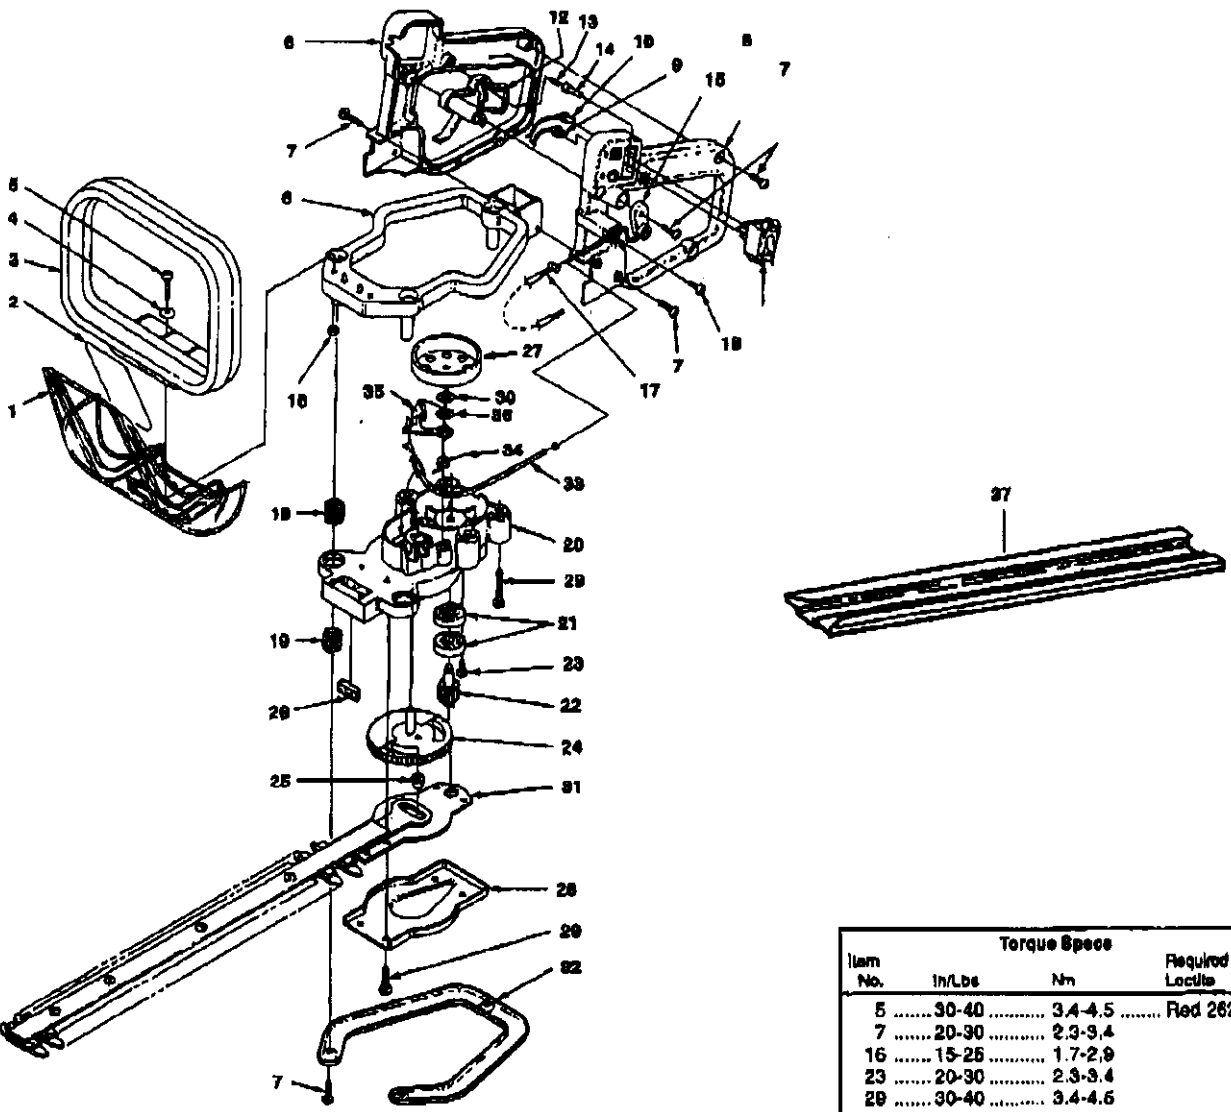

HANDLES - GEAR BOX - BLADES

Item No.	Torque Specs		Required Loctite
	In/Lbs	Nm	
5	30-40	3.4-4.5	Red 262
7	20-30	2.3-3.4	
16	15-25	1.7-2.9	
23	20-30	2.3-3.4	
29	30-40	3.4-4.5	

No.	Part No.	Description	Qty.
1	01972	GUARD-Hand	
2	02745	DECAL-Caution	1
	02916 A	DECAL-Warning	1
3	00936 A	HANDLE-Front	1
4	95249	WASHER-Flat (10-24)	2
5	82538	SCREW-Thread Form. (10-24 X 3/4")	2
6	01007	BASE-Vibration Isolator	1
7	82536	SCREW-Thread Form. (#8 X 3/4")	7
8	A 09232	HANDLE Assembly	1
9	A 00942	LEAD-Electrical	1
10	A 00949	LEAD-Ground	1
11	02487	SWITCH	1
12	08918	TRIGGER	1
13	08920	SPRING	1
14	08919	BUTTON-Lock	1
15	00950 A	LEVER, Trigger	1
16	82541	SCREW-Thread Form. (#10 X 1/2")	1
17	01873	CABLE-Throttle	1
18	81208	NUT-Hex (10-24)	2
19	01009	SPRING-Compression	8

No.	Part No.	Description	Qty.
20	A 01526 A	GEAR BOX ASSEMBLY	1
	UP 00037	GEAR BOX BASE ASSEMBLY	1
21	98843	BEARING-Ball	2
22	A 01313	PINION & SCREW ASSEMBLY	1
23	82541	SCREW-Thread Form. (#10 X 1/2")	1
24	A 01312	GEAR & PIN ASSEMBLY	1
25	00855	BUSHING	1
26	00995	BLADE-Seal	1
27	00849 B	DRUM-Clutch	1
28	00854	COVER-Gear Box	1
29	82537	SCREW-Thread Form. (#10 X 7/8")	4
30	07487	WASHER	1
31	07210	BLADE ASSY. (17")	1
	A 01841 A	BLADE ASSY. (21")	1
32	01013	BRACE	1
33	08824	BRAKE	1
34	08923	SPRING-Torsion	1
35	A 08928	BRAKE ARM	1
36	09153	PUSH NUT	1
37	08922 01	GUARD-Blade (17")	1
	08922 02	GUARD-Blade (21")	1