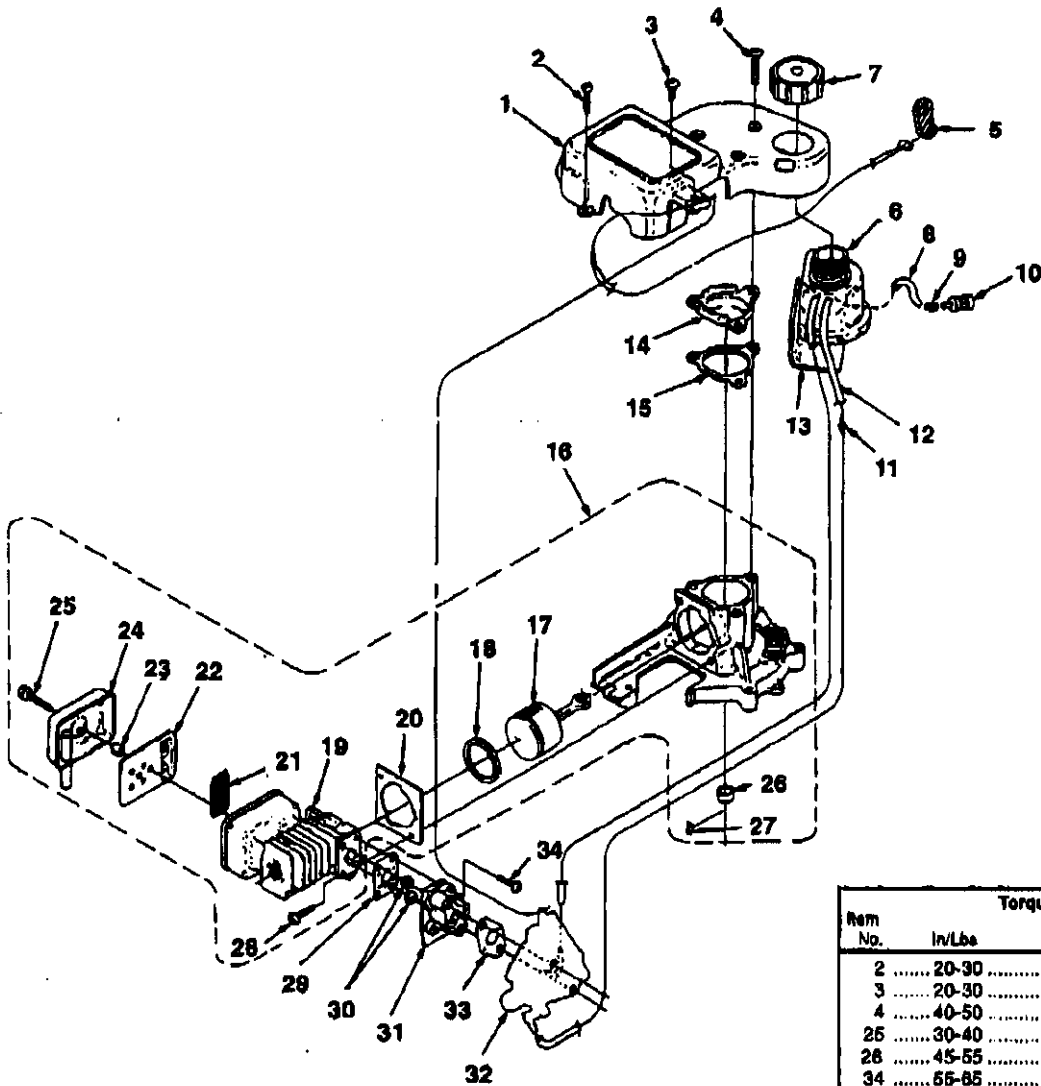

# ENGINE INTERNAL - FUEL TANK - MUFFLER - CARBURETOR

Rem No.	Torque Specs		Required Loctite
	In/Lbs	Nm	
2	20-30	2.3-3.4	
3	20-30	2.3-3.4	
4	40-50	4.5-5.6	Red 262
25	30-40	3.4-4.5	
26	45-55	5.1-6.2	
34	55-65	6.2-7.3	

No.	Part No.	Description	Qty.
1	A 08178	COVER-Engine	1
2	82536	SCREW-Thread Form. (#8 X 3/4")	1
3	82541	SCREW-Thread Form. (#10 X 1/2")	1
4	82538	SCREW-Thread Form. (10-24 X 3/4")	3
5	00859 A	LEVER-Trigger	1
6	A 08454	FUEL TANK ASSEMBLY	1
7	DA 00099 A	CAP-Fuel	1
8	01439 21	TUBING-Rubber (5 1/2")	1
9	98288	CLAMP-Wire	1
10	48422	FILTER-Fuel	1
11	01327	FITTING	A/R
12	94772 25	TUBING-Rubber (6 1/4")	1
13	00927 A	SPACER-Fuel Tank	1
14	A 04820 A	CRANKCASE COVER	1
15	00946	GASKET-Crankcase	1

No.	Part No.	Description	Qty.
16	A 08217	SHORT BLOCK	1
17	A 08479	PISTON & ROD	1
18	08478	RING-Platon	1
19	A 08211	CYLINDER & MUFFLER ASSEMBLY	1
20	08159	GASKET-Cylinder	1
21	00921	SCREEN-Spark Arrestor	1
22	00920	BAFFLE-Muffler	1
23	00931	SPACER-Muffler	1
24	A 01838	COVER-Muffler	1
25	82540	SCREW-Thread Form. (8-32 X 1")	1
26	01871	SPACER	1
27	59250	KEY-Woodruff	1
28	82568	SCREW-Machine (10-24 X 3/4")	2
29	00932 B	GASKET-Heat Dam	1
30	81208	NUT-Hex (10-24)	2
31	00917 C	HEAT DAM	1
32	A 08212	CARBURETOR KIT	1
33	98766 A	GASKET-Carburetor	1
34	82549 1	SCREW-Thread Form. (10-24 X 1")	2

No.	Part No.	Description	Qty.
20	A 01526 A	GEAR BOX ASSEMBLY	1
	UP 00037	GEAR BOX BASE ASSEMBLY	1
21	98843	BEARING-Ball	2
22	A 01313	PINION & SCREW ASSEMBLY	1
23	82541	SCREW-Thread Form. (#10 X 1/2")	1
24	A 01312	GEAR & PIN ASSEMBLY	1
25	00855	BUSHING	1
26	00995	BLADE-Seal	1
27	00849 B	DRUM-Clutch	1
28	00854	COVER-Gear Box	1
29	82537	SCREW-Thread Form. (#10 X 7/8")	4
30	07487	WASHER	1
31	07210	BLADE ASSY. (17")	1
	A 01841 A	BLADE ASSY. (21")	1
32	01013	BRACE	1
33	08824	BRAKE	1
34	08923	SPRING-Torsion	1
35	A 08928	BRAKE ARM	1
36	09153	PUSH NUT	1
37	08922 01	GUARD-Blade (17")	1
	08922 02	GUARD-Blade (21")	1