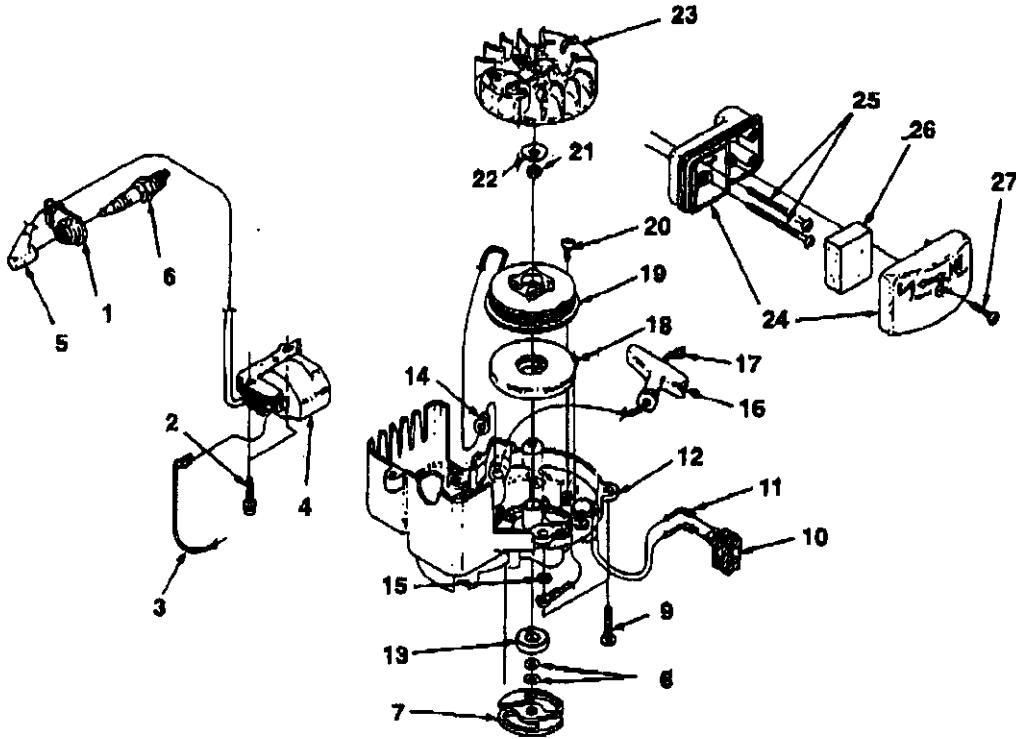

IGNITION - STARTER - AIR CLEANER - CLUTCH

No.	Part No.	Description	Qty.
1	01010 A	SHIELD-Spark Plug	1
2	82540	SCREW-Thread Form. (8-32 X 1")	2
3	A 00842	LEAD-Electrical	1
	A 04446	IGNITION KIT	1
4	94711 CS	MODULE-Ignition	1
5	A 02597	SPARK PLUG BOOT KIT	1
6	79252	SPARK PLUG (RDY-7Y)	1
7	03586 1	CLUTCH "S"	1
8	70788	WASHER-Bellville	2
9	82538	SCREW-Taplite (10-24 X 3/4")	4
10	00941	SWITCH	1
11	02497	SWITCH (HT171, HT191, HT211)	1
11	A 00943	LEAD-Ground	1
12	A 08183 A	HOUSING-Engine & Pulley	1
13	98843	BEARING-Ball	1
14	98981 1A	BUSHING-Starter	1
15	84003	WASHER-Flat (#10)	1
18	06508 A	GRIP-Starter Rope	1
17	97899 02	ROPE-Starter (42")	1
18	A 97908	SPRING & CONTAINER	1
19	00924	PULLEY-Starter	1
20	82541	SCREW-Thread Form. (#10 X 1/2")	2
21	81191	NUT-Hex (7/16-20)	1
22	01325	WASHER-Conical	1
23	A 01015 A	ROTOR	1
24	A 00335 A	AIR FILTER HOUSING	1
25	82542	SCREW-Machine (10-24 X 2 1/4")	2
26	00934	FILTER-Air	1
27	82369	SCREW-Thread Form. (#8 X .750)	1

Item No.	Torque Specs		Required Loctite
	In/Lbs	Nm	
2	30-40	3.4-4.5	
6	120-180	13.6-20.3	
9	40-50	4.5-5.6	Red 262
20	20-30	2.3-3.4	
21	180-200	20.8-22.6	
25	30-40	3.4-4.5	
27	20-30	2.3-3.4